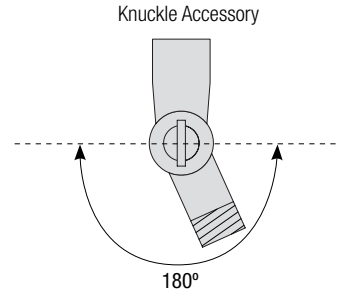

ANGLE REFLECTOR

Aluminum Shade
with Glass and Guard Options

Catalog #:

Project:

Date:

Type:

Notes:

Knuckle Accessory Order Matrix (Example: 2KNLRD)

Pipe	Finish	Finish	Coastal Coating Option
2 (1/2" IP)	KNL (Adjustable 180° Knuckle for Arm Mounts)	ABL (Aegean Blue)	(blank) (No coating)
3 (3/4" IP)		BB (Burnished Bronze)	-C* (Coating)
		BK (Gloss Black)	
		BLU (Blue)	
		DVG (Dove Gray)	
		FLG (Flannel Gray)	
		GA (Galvanized)	
		LG (Lime Green)	
		MB (Matte Black)	
		MBL (Midnight Blue)	
		PNA (Painted Natural Aluminum)	
		PNC (Painted Natural Copper)	
		RD (Red)	
		SA (Satin Aluminum)	
		SGR (Sage Green)	
		SGW (Semi Gloss White)	
		SND (Sand)	
		SS (Satin Silver)	
		TBZ (Textured Bronze)	
		TGP (Textured Graphite)	
		TNG (Tangerine)	
		TTL (Tahitian Teal)	
		WT (Gloss White)	

Description

Adjustable knuckle for arm mounts that allow luminaire to be rotated up to 180°.

4. Satin aluminum cannot be coated

Standard Finishes

ABL (Aegean Blue)	PNC (Painted Natural Copper)
BB (Burnished Bronze)	RD (Red)
BK (Gloss Black)	SGR (Sage Green)
BLU (Blue)	SGW (Semi Gloss White)
DVG (Dove Gray)	SND (Sand)
FLG (Flannel Gray)	SS (Satin Silver)
LG (Lime Green)	TBZ (Textured Bronze)
MB (Matte Black)	TGP (Textured Graphite)
MBL (Midnight Blue)	TNG (Tangerine)
PNA (Painted Natural Aluminum)	TTL (Tahitian Teal)
	WT (Gloss White)

Specialty Finishes

GA (Galvanized)	SA (Satin Aluminum)

Revised 06/01/2018