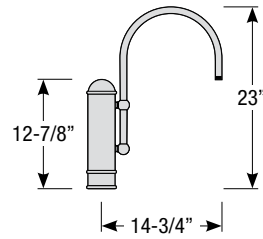

ANGLE REFLECTOR

Aluminum Shade
with Glass and Guard Options

Catalog #:

Project:

Date:

Type:

Notes:

Post / Wall Mount Order Matrix (Example: 2W1RD)

Pipe	Mount Type	Finish	Input Voltage
2 (1/2" IP)	P1 (Single Post Mount) P2 (Double Post Mount) W1 (Traditional Wall Mount)	ABL (Aegean Blue)	(blank) (120V)
		BB (Burnished Bronze)	-27^s (277V)
		BK (Gloss Black)	
	BLU (Blue)		
	DVG (Dove Gray)		
	FLG (Flannel Gray)		
	GA (Galvanized)		
	LG (Lime Green)		
	MB (Matte Black)		
	MBL (Midnight Blue)		
	PNA (Painted Natural Aluminum)		
	PNC (Painted Natural Copper)		
	RD (Red)		
	SA (Satin Aluminum)		
	SGR (Sage Green)		
	SGW (Semi Gloss White)		
	SND (Sand)		
SS (Satin Silver)			
TBZ (Textured Bronze)			
TGP (Textured Graphite)			
TNG (Tangerine)			
TTL (Tahitian Teal)			
WT (Gloss White)			

5. Post mount only

Single Post Mount