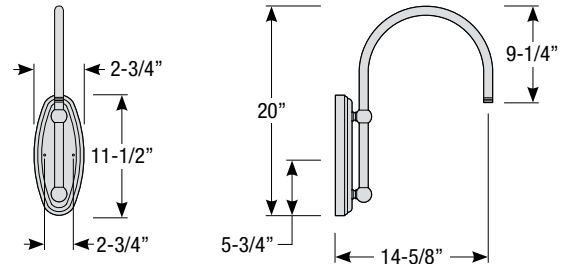

5. Post mount only

Single Post Mount

Double Post Mount

Traditional Wall Mount

Post Type Order Matrix (Example: P8683-96RD)

Post Type	Finish
PM4946 (Cast Aluminum Post)	ABL (Aegean Blue)
P8683-96 (Cast Aluminum Base w/ 96" Aluminum Post)	BB (Burnished Bronze)
P8683-120 (Cast Aluminum Base w/ 120" Aluminum Post)	BK (Gloss Black)
P8684-96 (96" Straight Aluminum Post)	BLU (Blue)
P8684-120 (120" Straight Aluminum Post)	DVG (Dove Gray)
PM8685 (Cast Aluminum Pier Mount - must be used with straight aluminum post, P8683)	FLG (Flannel Gray)
	GA (Galvanized)
	LG (Lime Green)
	MB (Matte Black)
	MBL (Midnight Blue)
	PNA (Painted Natural Aluminum)
	PNC (Painted Natural Copper)
	RD (Red)
	SA (Satin Aluminum)
	SGR (Sage Green)
	SGW (Semi Gloss White)
	SND (Sand)
	SS (Satin Silver)
	TBZ (Textured Bronze)
	TGP (Textured Graphite)
	TNG (Tangerine)
	TTL (Tahitian Teal)
	WT (Gloss White)