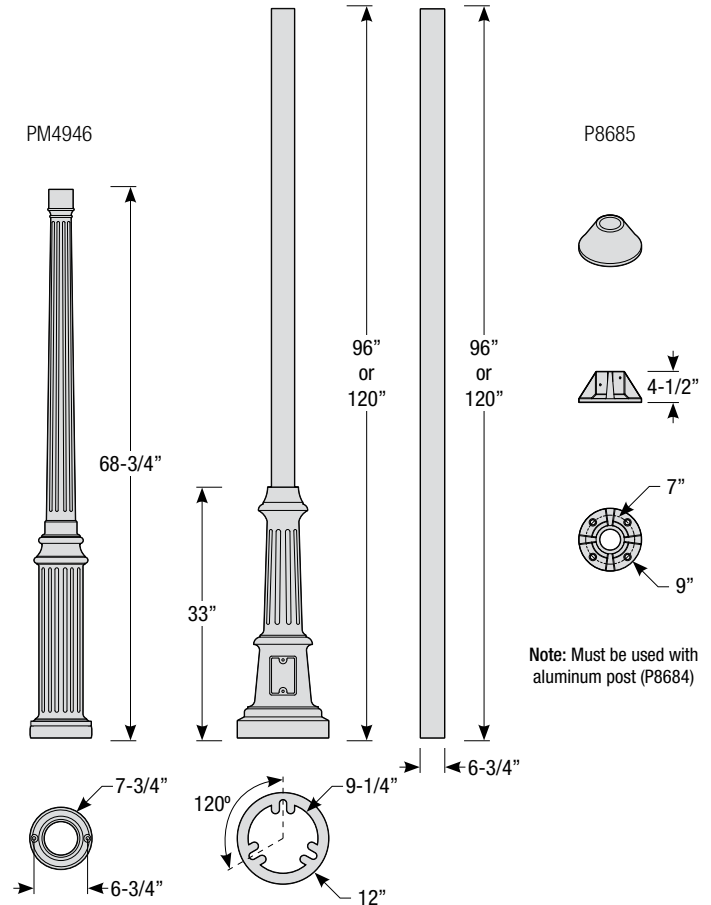

P8683

P8684

Note: Must be used with aluminum post (P8684)

Revised 06/01/2018