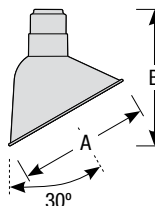

ANGLE REFLECTOR

Aluminum Shade
with Glass and Guard Options

Catalog #:

Project:

Type:

Date:

Notes:

Electrical

- 120V input (277V available in arm and post option only)
- Integrated power supply allows the fixture to be connected directly into line voltage
- Pre-wired and ready for install
- LED is dimmable with Incandescent/Triac dimmers

Mounting

- 1/2" or 3/4" IP for arms. Flush mount and post available only in 1/2"

Finishes

- Shade and mounting finish options
- Available in 21 standard and 2 specialty finishes with optional coastal coating to protect finish in coastal environments (add "-C" to the finish)
- Inner shade is painted gloss white
- Consult factory for custom finish options

Optional Accessories

- Glass, Cast Guard, Wire Cage or Wire Guard options available

Listing

UL listed to US and Canadian standards for wet locations

	A	B
RA8	8"	9"
RA10	10"	11"
RA12	12"	12-1/2"

Angle Reflector Order Matrix (Example: RA10MGA-2)

Diameter	Lamp / LED	Finish	Coastal Coating Option	Accessories	Mounting Type
RA8 (8") RA10 (10") RA12 (12")	M (Medium Base, 100W max.)	ABL (Aegean Blue)	(blank) (No coating)	(blank) (No Accessories)	-2 (1/2" IP) -3 (3/4" IP) -F (Flush Mount)
	GU2413¹ (13W GU24 / 2700K)	BB (Burnished Bronze)	-C (Coating)	-CG (Clear Glass)	
	GU2418¹ (18W GU24 / 2700K)	BK (Gloss Black)		-FG (Frosted Glass)	
	GU2426¹ (26W GU24 / 2700K)	BLU (Blue)		-OG (Opal Glass)	
	GU2432^{1,2} (32W GU24 / 2700K)	DVG (Dove Gray)		-CGG (Clear Glass w/ Cast Guard)	
	GU2442^{1,2} (42W GU24 / 2700K)	FLG (Flannel Gray)		-FGG (Frosted Glass w/ Cast Guard)	
	LED1127^{1,3} (11W LED / 2700K / 90 CRI / 1188lm)	GA (Galvanized)		-OGG (Opal Glass w/ Cast Guard)	
	LED1130^{1,3} (11W LED / 3000K / 90 CRI / 1265lm)	LG (Lime Green)		-CGWC (Clear Glass w/ Wire Cage)	
	LED1135^{1,3} (11W LED / 3500K / 90 CRI / 1305lm)	MB (Matte Black)		-FGWC (Frosted Glass w/ Wire Cage)	
	LED1140^{1,3} (11W LED / 4000K / 90 CRI / 1364lm)	MBL (Midnight Blue)		-OGWC (Opal Glass w/ Wire Cage)	
	LED1527^{1,3} (15W LED / 2700K / 90 CRI / 1620lm)	PNA (Painted Natural Aluminum)		-WG (Wire Guard)	
	LED1530^{1,3} (15W LED / 3000K / 90 CRI / 1725lm)	PNC (Painted Natural Copper)			
	LED1535^{1,3} (15W LED / 3500K / 90 CRI / 1780lm)	RD (Red)			
	LED1540^{1,3} (15W LED / 4000K / 90 CRI / 1860lm)	SA (Satin Aluminum)			
		SGR (Sage Green)			
		SGW (Semi Gloss White)			
		SND (Sand)			
	SS (Satin Silver)				
	TBZ (Textured Bronze)				
	TGP (Textured Graphite)				
	TNG (Tangerine)				
	TTL (Tahitian Teal)				
	WT (Gloss White)				

1. Lamp/LED included
2. Not for use in glass/cast guard/wire cage
3. Glass enclosure must be specified

4. Satin aluminum cannot be coated

KEY: Standard Finishes

ABL (Aegean Blue)	LG (Lime Green)	SGR (Sage Green)
BB (Burnished Bronze)	MB (Matte Black)	SGW (Semi Gloss White)
BK (Gloss Black)	MBL (Midnight Blue)	SND (Sand)
BLU (Blue)	PNA (Painted Natural Aluminum)	SS (Satin Silver)
DVG (Dove Gray)	PNC (Painted Natural Copper)	TBZ (Textured Bronze)
FLG (Flannel Gray)	RD (Red)	TGP (Textured Graphite)

Specialty Finishes

TNG (Tangerine)	GA (Galvanized)
TTL (Tahitian Teal)	SA (Satin Aluminum)
WT (Gloss White)	

Revised 06/01/2018