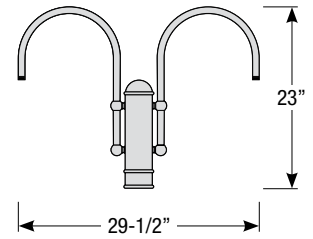

Double Post Mount