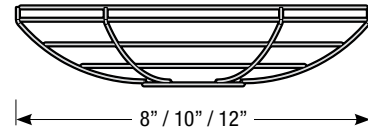

Wire Guard (-WG)

- Wire cage can be specified in all standard and specialized finishes, and will match shade finish unless otherwise specified (Note: For galvanized shade finishes, wire guard is finished in Painted Natural Aluminum)

Revised 06/01/2018