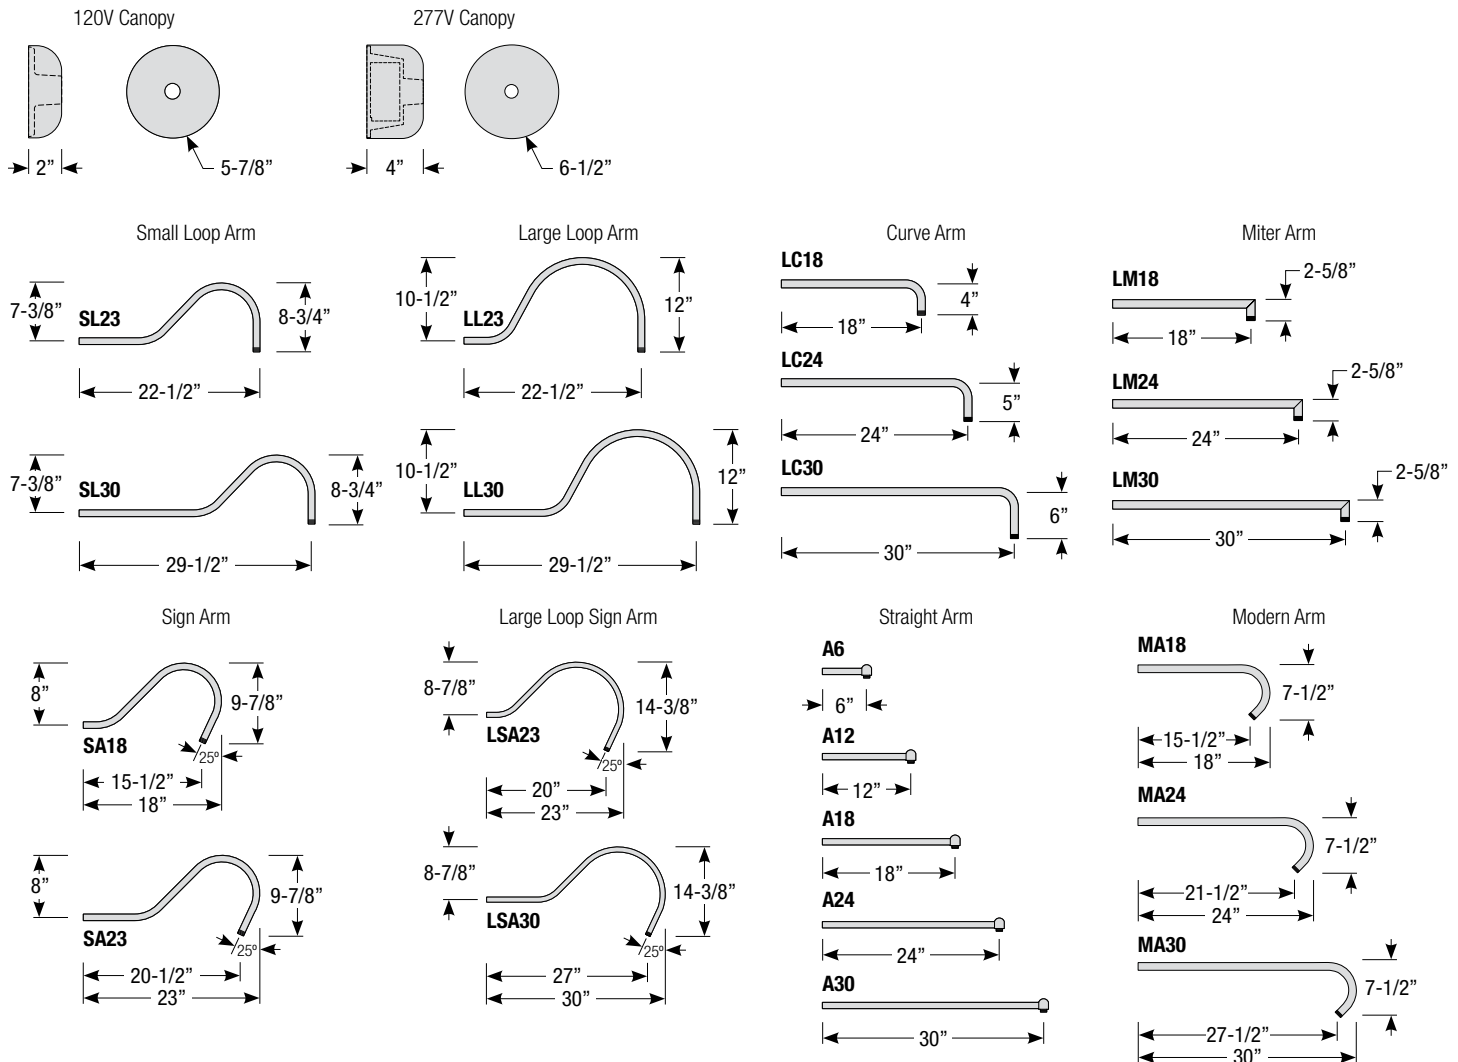

Standard Finishes

	ABL (Aegean Blue)		PNC (Painted Natural Copper)
	BB (Burnished Bronze)		RD (Red)
	BK (Gloss Black)		SGR (Sage Green)
	BLU (Blue)		SGW (Semi Gloss White)
	DVG (Dove Gray)		SND (Sand)
	FLG (Flannel Gray)		SS (Satin Silver)
	LG (Lime Green)		TBZ (Textured Bronze)
	MB (Matte Black)		TGP (Textured Graphite)
	MBL (Midnight Blue)		TNG (Tangerine)
	PNA (Painted Natural Aluminum)		TTL (Tahitian Teal)
			WT (Gloss White)

Specialty Finishes

	GA (Galvanized)		SA (Satin Aluminum)

4. Satin aluminum cannot be coated

Note: All arm mounts include canopy

Revised 06/01/2018