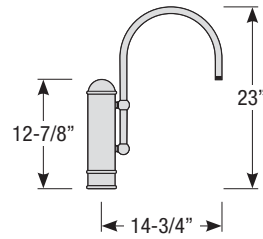

ANGLE REFLECTOR

Aluminum Shade
with Glass and Guard Options

Catalog #:

Project:

Date:

Type:

Notes:

Post / Wall Mount Order Matrix (Example: 2W1RD)

Pipe	Mount Type	Finish	Input Voltage
2 (1/2" IP)	P1 (Single Post Mount) P2 (Double Post Mount) W1 (Traditional Wall Mount)	ABL (Aegean Blue)	(blank) (120V)
		BB (Burnished Bronze)	-27^s (277V)
		BK (Gloss Black)	
	BLU (Blue)		
	DVG (Dove Gray)		
	FLG (Flannel Gray)		
	GA (Galvanized)		
	LG (Lime Green)		
	MB (Matte Black)		
	MBL (Midnight Blue)		
	PNA (Painted Natural Aluminum)		
	PNC (Painted Natural Copper)		
	RD (Red)		
	SGR (Sage Green)		
	SGW (Semi Gloss White)		
	SND (Sand)		
SS (Satin Silver)			
TBZ (Textured Bronze)			
TGP (Textured Graphite)			
TNG (Tangerine)			
TTL (Tahitian Teal)			
WT (Gloss White)			

5. Post mount only

Single Post Mount