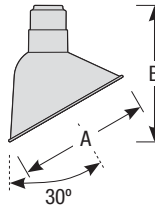

ANGLE REFLECTOR

Aluminum Shade
with Glass and Guard Options

Catalog #:

Project:

Date:

Type:

Notes:

Electrical

- 120V input (277V available in arm and post option only)
- Integrated power supply allows the fixture to be connected directly into line voltage
- Pre-wired and ready for install
- LED is dimmable with Incandescent/Triac dimmers

Mounting

- 1/2" or 3/4" IP for arms. Flush mount and post available only in 1/2"

Finishes

- Shade and mounting finish options
- Available in 21 standard and 2 specialty finishes with optional coastal coating to protect finish in coastal environments (add "-C" to the finish)
- Inner shade is painted gloss white
- Consult factory for custom finish options

Optional Accessories

- Glass, Cast Guard, Wire Cage or Wire Guard options available

Listing

UL listed to US and Canadian standards for wet locations

	A	B
RA8	8"	9"
RA10	10"	11"
RA12	12"	12-1/2"

Angle Reflector Order Matrix (Example: RA10LED1227GA-2)

Diameter	Lamp / LED	Finish	Coastal Coating Option	Accessories	Mounting Type
RA8 (8") RA10 (10") RA12 (12")	M (Medium Base, 100W max.)	ABL (Aegean Blue)	(blank) (No coating)	(blank) (No Accessories)	-2 (1/2" IP) -3 (3/4" IP) -F (Flush Mount)
	GU2413¹ (13W GU24 / 2700K)	BB (Burnished Bronze)	-C (Coating)	-CG (Clear Glass)	
	GU2418¹ (18W GU24 / 2700K)	BK (Gloss Black)		-FG (Frosted Glass)	
	GU2426¹ (26W GU24 / 2700K)	BLU (Blue)		-CGG (Clear Glass w/ Cast Guard)	
	GU2432^{1,2} (32W GU24 / 2700K)	DVG (Dove Gray)		-FGG (Frosted Glass w/ Cast Guard)	
	GU2442^{1,2} (42W GU24 / 2700K)	FLG (Flannel Gray)		-CGWC (Clear Glass w/ Wire Cage)	
	LED1227^{1,3,4} (12W LED / 2700K / 90 CRI / 844lm)	GA (Galvanized)		-FGWC (Frosted Glass w/ Wire Cage)	
	LED1230^{1,3,4} (12W LED / 3000K / 90 CRI / 861lm)	LG (Lime Green)		-WG (Wire Guard)	
	LED1235^{1,3,4} (12W LED / 3500K / 90 CRI / 872lm)	MB (Matte Black)			
	LED1240^{1,3,4} (12W LED / 4000K / 90 CRI / 889lm)	MBL (Midnight Blue)			
	LED1827^{1,3,4} (18W LED / 2700K / 90 CRI / 1265lm)	PNA (Painted Natural Aluminum)			
	LED1830^{1,3,4} (18W LED / 3000K / 90 CRI / 1288lm)	PNC (Painted Natural Copper)			
	LED1835^{1,3,4} (18W LED / 3500K / 90 CRI / 1311lm)	RD (Red)			
	LED1840^{1,3,4} (18W LED / 4000K / 90 CRI / 1334lm)	SGR (Sage Green)			
		SGW (Semi Gloss White)			
		SND (Sand)			
		SS (Satin Silver)			
		TBZ (Textured Bronze)			
		TGP (Textured Graphite)			
		TNG (Tangerine)			
		TTL (Tahitian Teal)			
	WT (Gloss White)				

1. Lamps must be specified, and are not included in shade cost
2. Not for use in glass/cast guard/wire cage
3. Glass enclosure must be specified
4. Lumen are raw LED value

KEY: Standard Finishes

ABL (Aegean Blue)	LG (Lime Green)	SGR (Sage Green)
BB (Burnished Bronze)	MB (Matte Black)	SGW (Semi Gloss White)
BK (Gloss Black)	MBL (Midnight Blue)	SND (Sand)
BLU (Blue)	PNA (Painted Natural Aluminum)	SS (Satin Silver)
DVG (Dove Gray)	PNC (Painted Natural Copper)	TBZ (Textured Bronze)
FLG (Flannel Gray)	RD (Red)	TGP (Textured Graphite)

Specialty Finishes

TNG (Tangerine)	GA (Galvanized)
TTL (Tahitian Teal)	
WT (Gloss White)	

Spec-00021 Revised 03/27/2020

14508 Nelson Ave. City of Industry, CA 91744 • tel: 626.336.4511 • fax: 626.330.4266 • www.TroyRLM.com
©2020 Troy-RLM Lighting, A Division of Troy-CSL Lighting, Inc.
All rights reserved. Subject to change without notice.