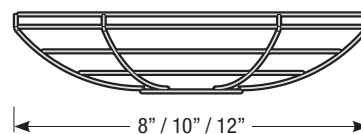

Wire Guard (-WG)

- Wire cage can be specified in all standard and specialized finishes, and will match shade finish unless otherwise specified (Note: For galvanized shade finishes, wire guard is finished in Painted Natural Aluminum)