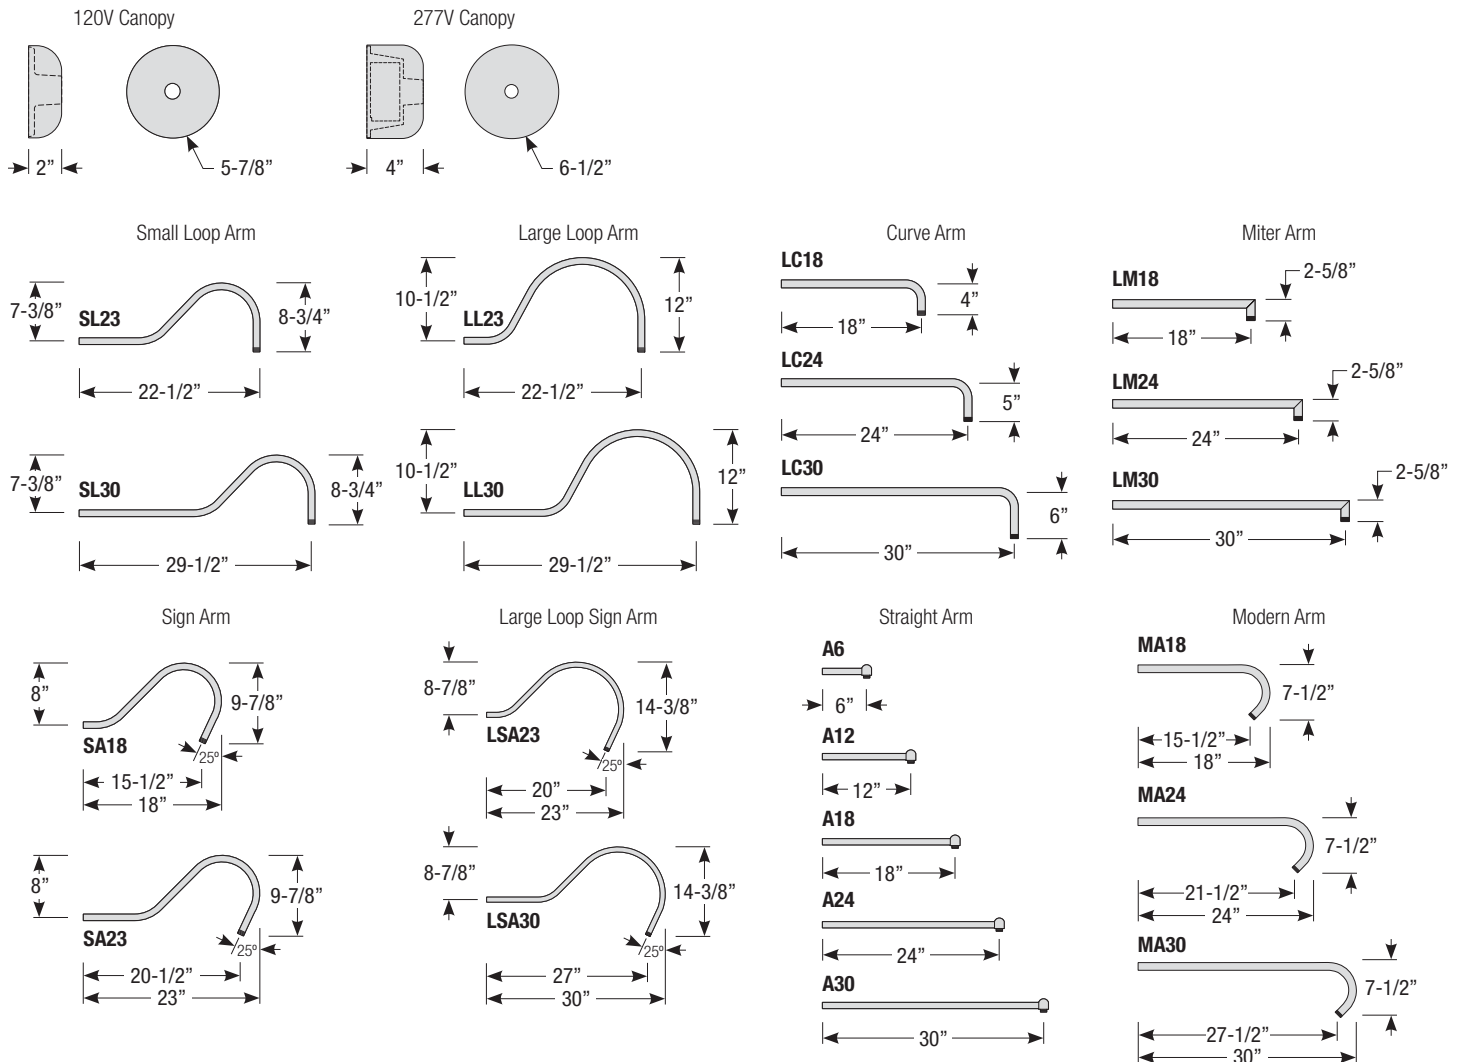

Standard Finishes

	ABL (Aegean Blue)		PNC (Painted Natural Copper)
	BB (Burnished Bronze)		RD (Red)
	BK (Gloss Black)		SGR (Sage Green)
	BLU (Blue)		SGW (Semi Gloss White)
	DVG (Dove Gray)		SND (Sand)
	FLG (Flannel Gray)		SS (Satin Silver)
	LG (Lime Green)		TBZ (Textured Bronze)
	MB (Matte Black)		TGP (Textured Graphite)
	MBL (Midnight Blue)		TNG (Tangerine)
	PNA (Painted Natural Aluminum)		TTL (Tahitian Teal)
			WT (Gloss White)

Specialty Finishes

	GA (Galvanized)

Note: All arm mounts include canopy

Spec-00021 Revised 03/27/2020