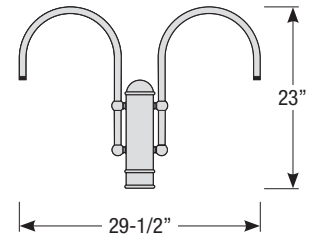

Double Post Mount