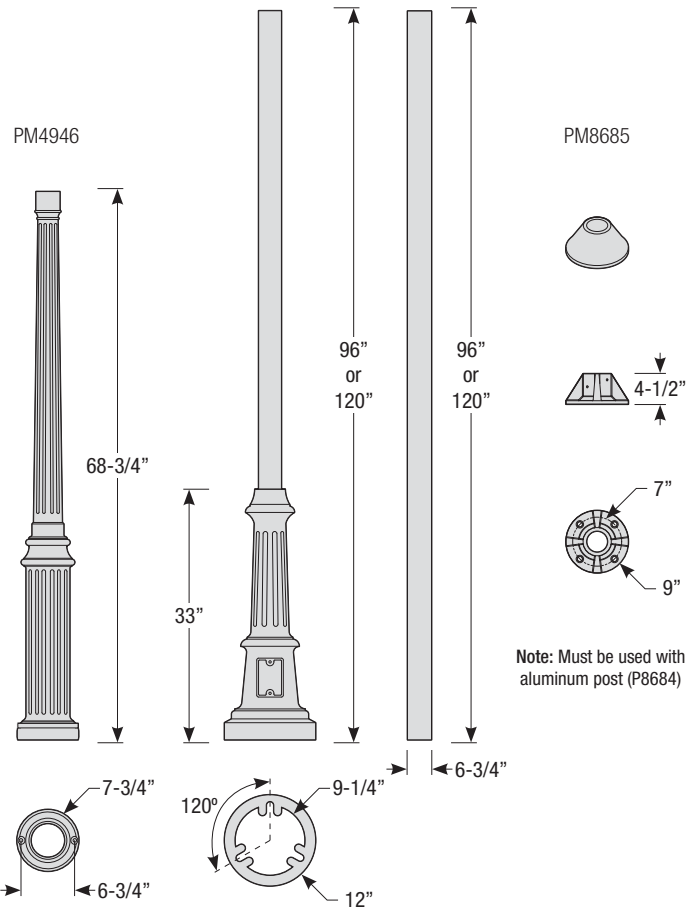

P8683

P8684

Note: Must be used with aluminum post (P8684)

Spec-00021 Revised 03/27/2020