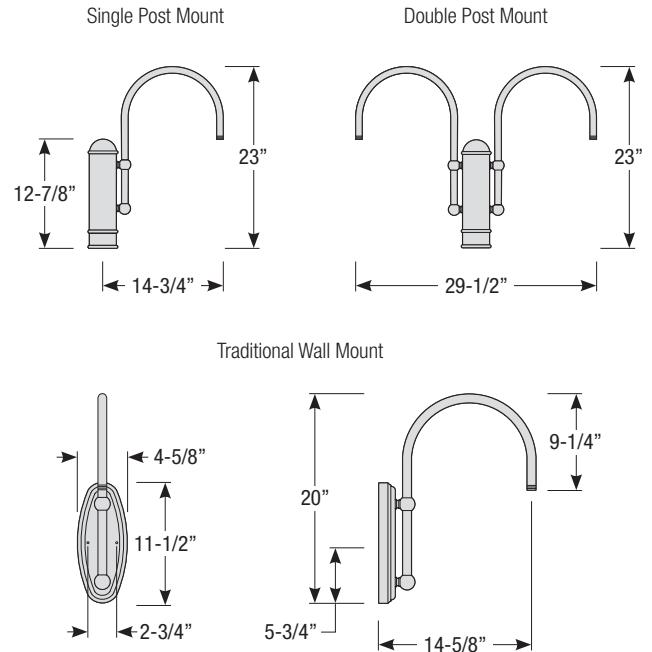

ANGLE REFLECTOR

Aluminum Shade
with Glass and Guard Options

Catalog #:

Project:

Date:

Type:

Notes:

Post / Wall Mount Order Matrix (Example: 2W1RD)

Pipe	Mount Type	Finish	Input Voltage
2 (1/2" IP)	P1 (Single Post Mount) P2 (Double Post Mount) W1 (Traditional Wall Mount)	ABL (Aegean Blue)	(blank) (120V)
		BB (Burnished Bronze)	-27^s (277V)
		BK (Gloss Black)	
	BLU (Blue)		
	DVG (Dove Gray)		
	FLG (Flannel Gray)		
	GA (Galvanized)		
	LG (Lime Green)		
	MB (Matte Black)		
	MBL (Midnight Blue)		
	PNA (Painted Natural Aluminum)		
	PNC (Painted Natural Copper)		
	RD (Red)		
	SGR (Sage Green)		
	SGW (Semi Gloss White)		
SND (Sand)			
SS (Satin Silver)			
TBZ (Textured Bronze)			
TGP (Textured Graphite)			
TNG (Tangerine)			
TTL (Tahitian Teal)			
WT (Gloss White)			
YEL (Yellow)			

5. Post mount only

Post Type Order Matrix (Example: P8683-96RD)

Post Type	Finish
PM4946 (Cast Aluminum Post)	ABL (Aegean Blue)
P8683-96 (Cast Aluminum Base w/ 96" Aluminum Post)	BB (Burnished Bronze)
P8683-120 (Cast Aluminum Base w/ 120" Aluminum Post)	BK (Gloss Black)
P8684-96 (96" Straight Aluminum Post)	BLU (Blue)
P8684-120 (120" Straight Aluminum Post)	DVG (Dove Gray)
PM8685 (Cast Aluminum Pier Mount - must be used with straight aluminum post, P8684)	FLG (Flannel Gray)
	GA (Galvanized)
	LG (Lime Green)
	MB (Matte Black)
	MBL (Midnight Blue)
	PNA (Painted Natural Aluminum)
	PNC (Painted Natural Copper)
	RD (Red)
	SGR (Sage Green)
	SGW (Semi Gloss White)
	SND (Sand)
	SS (Satin Silver)
	TBZ (Textured Bronze)
	TGP (Textured Graphite)
	TNG (Tangerine)
	TTL (Tahitian Teal)
	WT (Gloss White)
	YEL (Yellow)