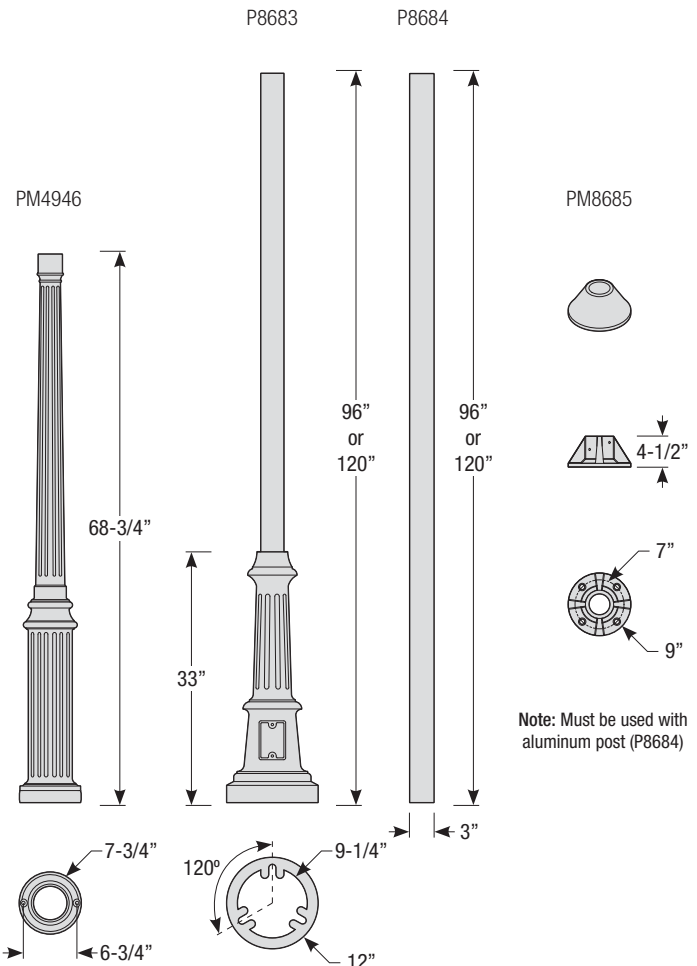

Note: Must be used with aluminum post (P8684)

Standard Finishes

■ ABL (Aegean Blue)	■ RD (Red)
■ BB (Burnished Bronze)	■ SGR (Sage Green)
■ BK (Gloss Black)	■ SGW (Semi Gloss White)
■ BLU (Blue)	■ SND (Sand)
■ DVG (Dove Gray)	■ SS (Satin Silver)
■ FLG (Flannel Gray)	■ TBZ (Textured Bronze)
■ LG (Lime Green)	■ TGP (Textured Graphite)
■ MB (Matte Black)	■ TNG (Tangerine)
■ MBL (Midnight Blue)	■ TTL (Tahitian Teal)
■ PNA (Painted Natural Aluminum)	■ WT (Gloss White)
■ PNC (Painted Natural Copper)	■ YEL (Yellow)

Specialty Finishes

■ GA (Galvanized)

Spec-00021 Revised 08/11/2020