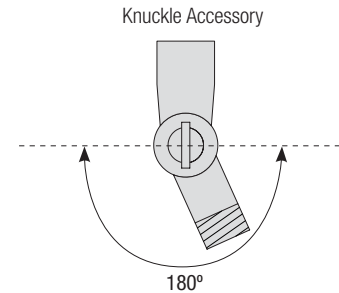

### Description

Adjustable knuckle for arm mounts that allow luminaire to be rotated up to 180°.