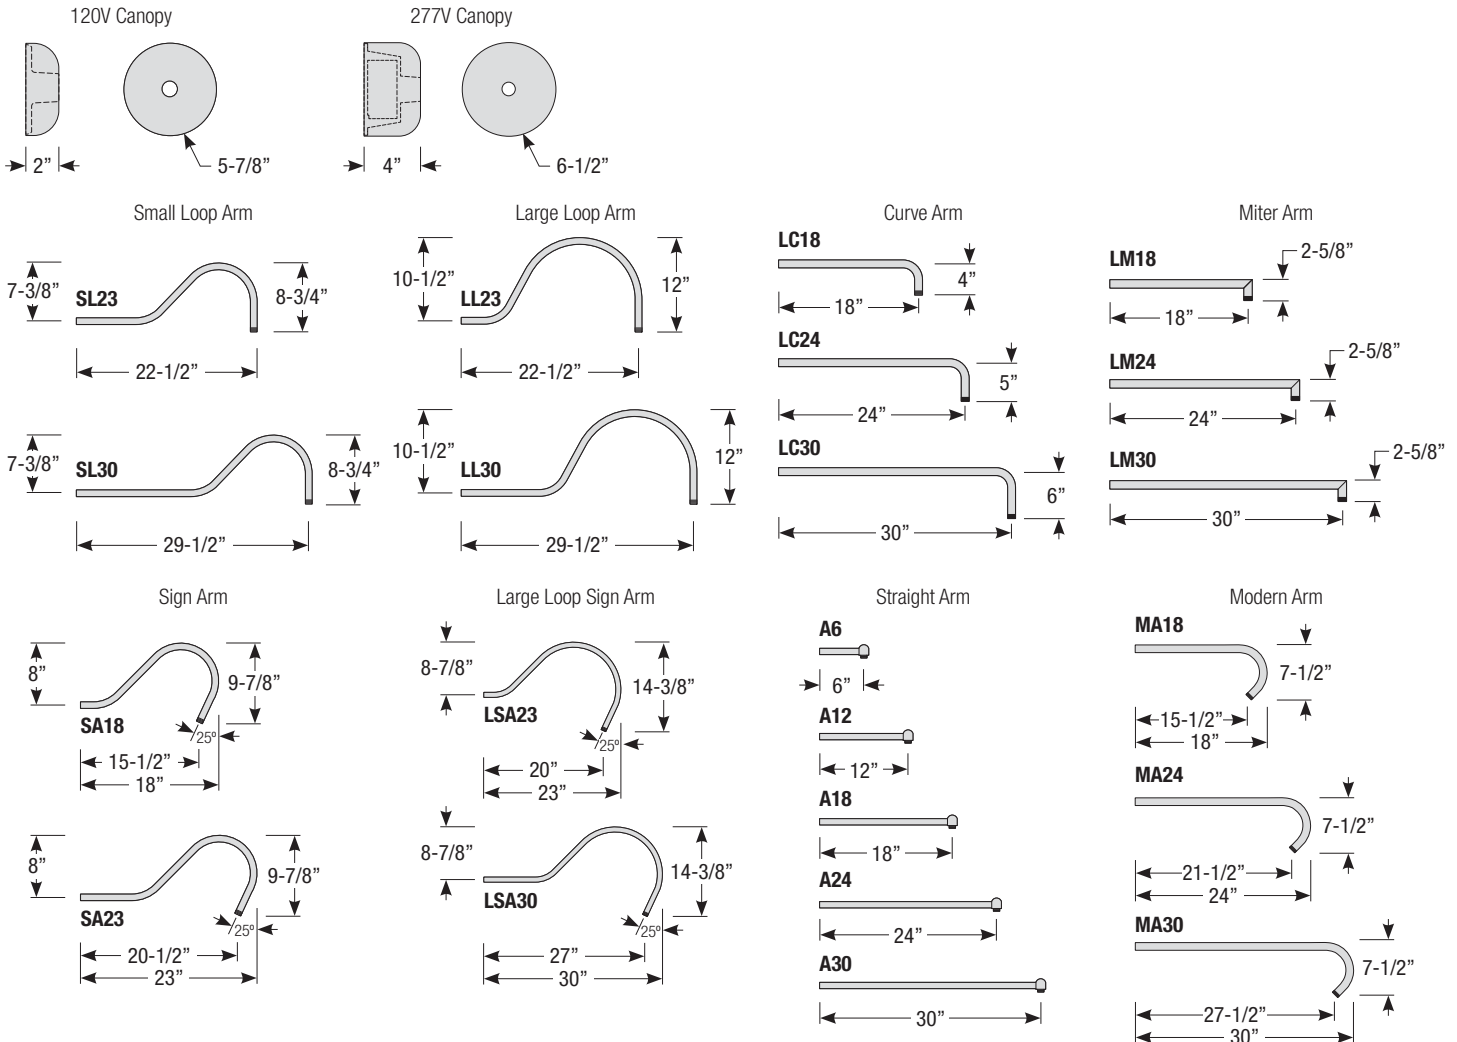

Standard Finishes

	ABL (Aegean Blue)		RD (Red)
	BB (Burnished Bronze)		SGR (Sage Green)
	BK (Gloss Black)		SGW (Semi Gloss White)
	BLU (Blue)		SND (Sand)
	DVG (Dove Gray)		SS (Satin Silver)
	FLG (Flannel Gray)		TBZ (Textured Bronze)
	LG (Lime Green)		TGP (Textured Graphite)
	MB (Matte Black)		TNG (Tangerine)
	MBL (Midnight Blue)		TTL (Tahitian Teal)
	PNA (Painted Natural Aluminum)		WT (Gloss White)
	PNC (Painted Natural Copper)		YEL (Yellow)

Specialty Finishes

	GA (Galvanized)

Note: All arm mounts include canopy

Spec-00021 Revised 08/11/2020

14508 Nelson Ave. City of Industry, CA 91744 • tel: 626.336.4511 • fax: 626.330.4266 • www.TroyRLM.com
©2020 Troy-RLM Lighting, A Division of Troy-CSL Lighting, Inc. All rights reserved. Subject to change without notice.