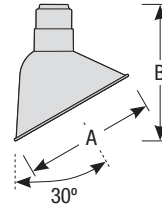

ANGLE REFLECTOR

Aluminum Shade
with Glass and Guard Options

Catalog #:

Project:

Type:

Date:

Notes:

Electrical

- 120V input (277V available in arm and post option only)
- Integrated power supply allows the fixture to be connected directly into line voltage
- Pre-wired and ready for install
- LED is dimmable with Incandescent/Triac dimmers

Mounting

- 1/2" or 3/4" IP for arms. Flush mount and post available only in 1/2"

Finishes

- Shade and mounting finish options
- Available in 21 standard and 2 specialty finishes with optional coastal coating to protect finish in coastal environments (add "-C" to the finish)
- Inner shade is painted gloss white
- Consult factory for custom finish options

Optional Accessories

- Glass, Cast Guard, Wire Cage or Wire Guard options available

Listing

UL listed to US and Canadian standards for wet locations

	A	B
RA8	8"	9"
RA10	10"	11"
RA12	12"	12-1/2"

Angle Reflector Order Matrix (Example: RA10LED1227GA-2)

Diameter	Lamp / LED	Finish	Coastal Coating Option	Accessories	Mounting Type
RA8 (8")	M (Medium Base, 100W max.)	ABL Aegean Blue	(blank) (No coating)	(blank) (No Accessories)	-2 (1/2" IP)
RA10 (10")	GU2413¹ (13W GU24 / 2700K)	BB (Burnished Bronze)	-C (Coating)	-CG (Clear Glass)	-3 (3/4" IP)
RA12 (12")	GU2418¹ (18W GU24 / 2700K)	BK (Gloss Black)		-FG (Frosted Glass)	-F (Flush Mount)
	GU2426¹ (26W GU24 / 2700K)	BLU (Blue)		-CGG (Clear Glass w/ Cast Guard)	
	GU2432^{1,2} (32W GU24 / 2700K)	DVG (Dove Gray)		-FGG (Frosted Glass w/ Cast Guard)	
	GU2442^{1,2} (42W GU24 / 2700K)	FLG (Flannel Gray)		-CGWC (Clear Glass w/ Wire Cage)	
	LED1227^{1,3,4} (12W LED / 2700K / 90 CRI / 844lm)	GA (Galvanized)		-FGWC (Frosted Glass w/ Wire Cage)	
	LED1230^{1,3,4} (12W LED / 3000K / 90 CRI / 861lm)	LG (Lime Green)		-WG (Wire Guard)	
	LED1235^{1,3,4} (12W LED / 3500K / 90 CRI / 872lm)	MB (Matte Black)			
	LED1240^{1,3,4} (12W LED / 4000K / 90 CRI / 889lm)	MBL (Midnight Blue)			
	LED1827^{1,3,4} (18W LED / 2700K / 90 CRI / 1265lm)	PNA (Painted Natural Aluminum)			
	LED1830^{1,3,4} (18W LED / 3000K / 90 CRI / 1288lm)	PNC (Painted Natural Copper)			
	LED1835^{1,3,4} (18W LED / 3500K / 90 CRI / 1311lm)	RD (Red)			
	LED1840^{1,3,4} (18W LED / 4000K / 90 CRI / 1334lm)	SGR (Sage Green)			
		SGW (Semi Gloss White)			
		SND (Sand)			
		SS (Satin Silver)			
		TBZ (Textured Bronze)			
		TGP (Textured Graphite)			
		TNG (Tangerine)			
		TTL (Tahitian Teal)			
		WT (Gloss White)			
		YEL (Yellow)			

1. Lamps must be specified, and are not included in shade cost
2. Not for use in glass/cast guard/wire cage
3. Glass enclosure must be specified
4. Lumen are raw LED value

KEY: Standard Finishes

ABL (Aegean Blue)	LG (Lime Green)	SGR (Sage Green)
BB (Burnished Bronze)	MB (Matte Black)	SGW (Semi Gloss White)
BK (Gloss Black)	MBL (Midnight Blue)	SND (Sand)
BLU (Blue)	PNA (Painted Natural Aluminum)	SS (Satin Silver)
DVG (Dove Gray)	PNC (Painted Natural Copper)	TBZ (Textured Bronze)
FLG (Flannel Gray)	RD (Red)	TGP (Textured Graphite)

Specialty Finishes

TNG (Tangerine)	GA (Galvanized)
TTL (Tahitian Teal)	
WT (Gloss White)	
YEL (Yellow)	

Spec-00021 Revised 08/11/2020

14508 Nelson Ave. City of Industry, CA 91744 • tel: 626.336.4511 • fax: 626.330.4266 • www.TroyRLM.com
©2020 Troy-RLM Lighting, A Division of Troy-CSL Lighting, Inc. All rights reserved. Subject to change without notice.