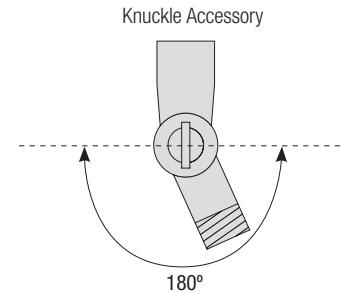

ANGLE REFLECTOR

Aluminum Shade
with Glass and Guard Options

Catalog #:

Project:

Type:

Date:

Notes:

Knuckle Accessory Order Matrix (Example: 2KNLRD)

Pipe	Finish	Finish	Coastal Coating Option
2 (1/2" IP)	KNL (Adjustable 180° Knuckle for Arm Mounts)	ABL (Aegean Blue)	(blank) (No coating)
3 (3/4" IP)		BB (Burnished Bronze)	-C (Coating)
		BK (Gloss Black)	
		BLU (Blue)	
		DVG (Dove Gray)	
		FLG (Flannel Gray)	
		GA (Galvanized)	
		LG (Lime Green)	
		MB (Matte Black)	
		MBL (Midnight Blue)	
		PNA (Painted Natural Aluminum)	
		PNC (Painted Natural Copper)	
		RD (Red)	
		SGR (Sage Green)	
		SGW (Semi Gloss White)	
		SND (Sand)	
		SS (Satin Silver)	
		TBZ (Textured Bronze)	
		TGP (Textured Graphite)	
		TNG (Tangerine)	
		TTL (Tahitian Teal)	
		WT (Gloss White)	
		YEL (Yellow)	

Description

Adjustable knuckle for arm mounts that allow luminaire to be rotated up to 180°.

KEY: Standard Finishes

ABL (Aegean Blue)	LG (Lime Green)	SGR (Sage Green)
BB (Burnished Bronze)	MB (Matte Black)	SGW (Semi Gloss White)
BK (Gloss Black)	MBL (Midnight Blue)	SND (Sand)
BLU (Blue)	PNA (Painted Natural Aluminum)	SS (Satin Silver)
DVG (Dove Gray)	PNC (Painted Natural Copper)	TBZ (Textured Bronze)
FLG (Flannel Gray)	RD (Red)	TGP (Textured Graphite)

Specialty Finishes

TNG (Tangerine)	GA (Galvanized)
TTL (Tahitian Teal)	
WT (Gloss White)	
YEL (Yellow)