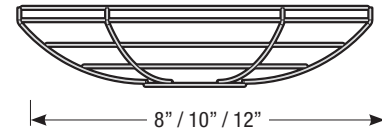

Wire Guard (-WG)

- Wire cage can be specified in all standard and specialized finishes, and will match shade finish unless otherwise specified (Note: For galvanized shade finishes, wire guard is finished in Painted Natural Aluminum)