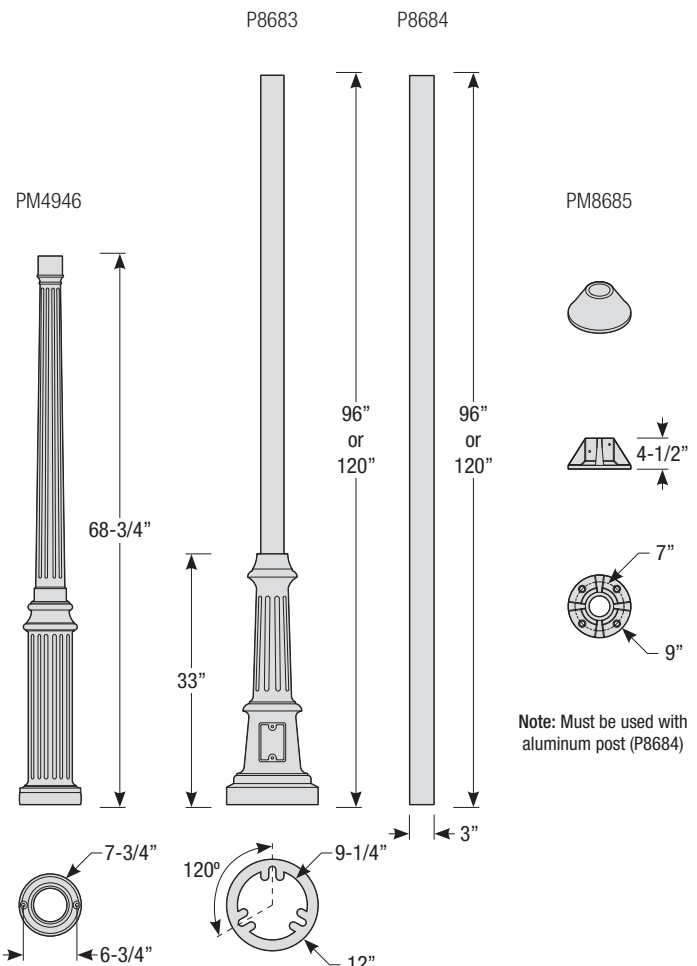

Note: Must be used with aluminum post (P8684)

Standard Finishes

	ABL (Aegean Blue)		RD (Red)
	BB (Burnished Bronze)		SGR (Sage Green)
	BK (Gloss Black)		SGW (Semi Gloss White)
	BLU (Blue)		SND (Sand)
	DVG (Dove Gray)		SS (Satin Silver)
	FLG (Flannel Gray)		TBZ (Textured Bronze)
	LG (Lime Green)		TGP (Textured Graphite)
	MB (Matte Black)		TNG (Tangerine)
	MBL (Midnight Blue)		TTL (Tahitian Teal)
	PNA (Painted Natural Aluminum)		WT (Gloss White)
	PNC (Painted Natural Copper)		YEL (Yellow)

Specialty Finishes

	GA (Galvanized)

Spec-00021 Revised 09/16/2020

14508 Nelson Ave. City of Industry, CA 91744 • tel: 626.336.4511 • fax: 626.330.4266 • www.TroyRLM.com
©2020 Troy-RLM Lighting, A Division of Troy-CSL Lighting, Inc. All rights reserved. Subject to change without notice.