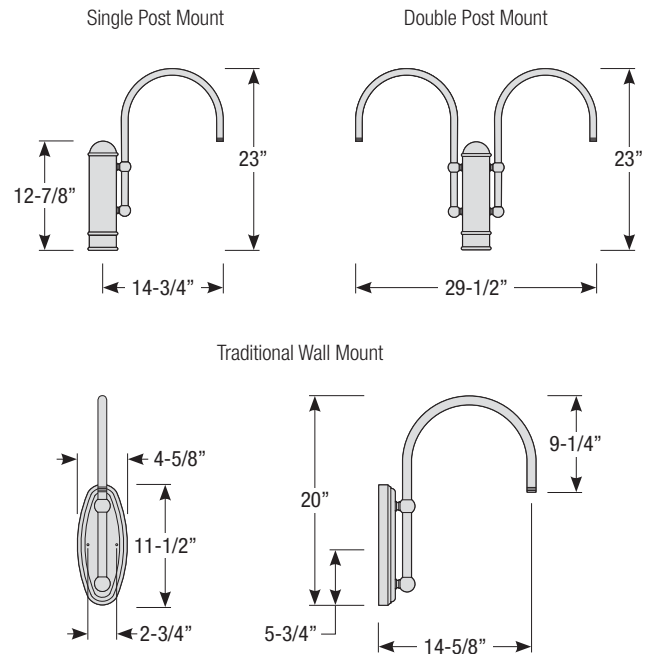

Notes:

Post / Wall Mount Order Matrix (Example: 2W1RD)

Pipe	Mount Type	Finish	Input Voltage
2 (1/2" IP)	P1 (Single Post Mount) P2 (Double Post Mount) W1 (Traditional Wall Mount)	ABL (Aegean Blue)	(blank) (120V)
		BB (Burnished Bronze)	-27 ^s (277V)
		BK (Gloss Black)	
	BLU (Blue)		
	DVG (Dove Gray)		
	FLG (Flannel Gray)		
	GA (Galvanized)		
	LG (Lime Green)		
	MB (Matte Black)		
	MBL (Midnight Blue)		
	PNA (Painted Natural Aluminum)		
	PNC (Painted Natural Copper)		
	RD (Red)		
	SGR (Sage Green)		
	SGW (Semi Gloss White)		
SND (Sand)			
SS (Satin Silver)			
TBZ (Textured Bronze)			
TGP (Textured Graphite)			
TNG (Tangerine)			
TTL (Tahitian Teal)			
WT (Gloss White)			
YEL (Yellow)			