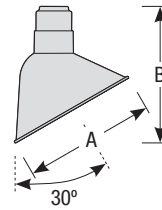

ANGLE REFLECTOR

Aluminum Shade
with Glass and Guard Options

Catalog #:

Project:

Date:

Type:

Notes:

Electrical

- 120V input (277V available in arm and post option only)
- Integrated power supply allows the fixture to be connected directly into line voltage
- Pre-wired and ready for install
- LED is dimmable with Incandescent/Triac dimmers

Mounting

- 1/2" or 3/4" IP for arms. Flush mount and post available only in 1/2"

Finishes

- Shade and mounting finish options
- Available in 21 standard and 2 specialty finishes with optional coastal coating to protect finish in coastal environments (add "-C" to the finish)
- Inner shade is painted gloss white
- Consult factory for custom finish options

Optional Accessories

- Glass, Cast Guard, Wire Cage or Wire Guard options available

Listing

UL listed to US and Canadian standards for wet locations

	A	B
RA8	8"	9"
RA10	10"	11"
RA12	12"	12-1/2"

Angle Reflector Order Matrix (Example: RA10LED1227GA-2)

Diameter	Lamp / LED	Finish	Coastal Coating Option	Accessories	Mounting Type
RA8 (8")	M (Medium Base, 100W max.)	ABL Aegean Blue	(blank) (No coating)	(blank) (No Accessories)	-2 (1/2" IP)
RA10 (10")	LED1227^{1,2,3} (12W LED / 2700K / 90 CRI / 844lm)	BB (Burnished Bronze)	-C (Coating)	-CG (Clear Glass)	-3 (3/4" IP)
RA12 (12")	LED1230^{1,2,3} (12W LED / 3000K / 90 CRI / 861lm)	BK (Gloss Black)		-FG (Frosted Glass)	-F (Flush Mount)
	LED1235^{1,2,3} (12W LED / 3500K / 90 CRI / 872lm)	BLU (Blue)		-CGG (Clear Glass w/ Cast Guard)	
	LED1240^{1,2,3} (12W LED / 4000K / 90 CRI / 889lm)	DVG (Dove Gray)		-FGG (Frosted Glass w/ Cast Guard)	
	LED1827^{1,2,3} (18W LED / 2700K / 90 CRI / 1265lm)	FLG (Flannel Gray)		-CGWC (Clear Glass w/ Wire Cage)	
	LED1830^{1,2,3} (18W LED / 3000K / 90 CRI / 1288lm)	GA (Galvanized)		-FGWC (Frosted Glass w/ Wire Cage)	
	LED1835^{1,2,3} (18W LED / 3500K / 90 CRI / 1311lm)	LG (Lime Green)		-WG (Wire Guard)	
	LED1840^{1,2,3} (18W LED / 4000K / 90 CRI / 1334lm)	MB (Matte Black)			
		MBL (Midnight Blue)			
		PNA (Painted Natural Aluminum)			
		PNC (Painted Natural Copper)			
		RD (Red)			
		SGR (Sage Green)			
		SGW (Semi Gloss White)			
		SND (Sand)			
		SS (Satin Silver)			
		TBZ (Textured Bronze)			
		TGP (Textured Graphite)			
		TNG (Tangerine)			
		TTL (Tahitian Teal)			
		WT (Gloss White)			
		YEL (Yellow)			

1. Lamps must be specified, and are not included in shade cost
2. Glass enclosure must be specified
3. Lumen are raw LED value

KEY: Standard Finishes

ABL (Aegean Blue)	LG (Lime Green)	SGR (Sage Green)
BB (Burnished Bronze)	MB (Matte Black)	SGW (Semi Gloss White)
BK (Gloss Black)	MBL (Midnight Blue)	SND (Sand)
BLU (Blue)	PNA (Painted Natural Aluminum)	SS (Satin Silver)
DVG (Dove Gray)	PNC (Painted Natural Copper)	TBZ (Textured Bronze)
FLG (Flannel Gray)	RD (Red)	TGP (Textured Graphite)

Specialty Finishes

TNG (Tangerine)	GA (Galvanized)
TTL (Tahitian Teal)	
WT (Gloss White)	
YEL (Yellow)	

Spec-00021 Revised 09/16/2020

14508 Nelson Ave. City of Industry, CA 91744 • tel: 626.336.4511 • fax: 626.330.4266 • www.TroyRLM.com
©2020 Troy-RLM Lighting, A Division of Troy-CSL Lighting, Inc. All rights reserved. Subject to change without notice.