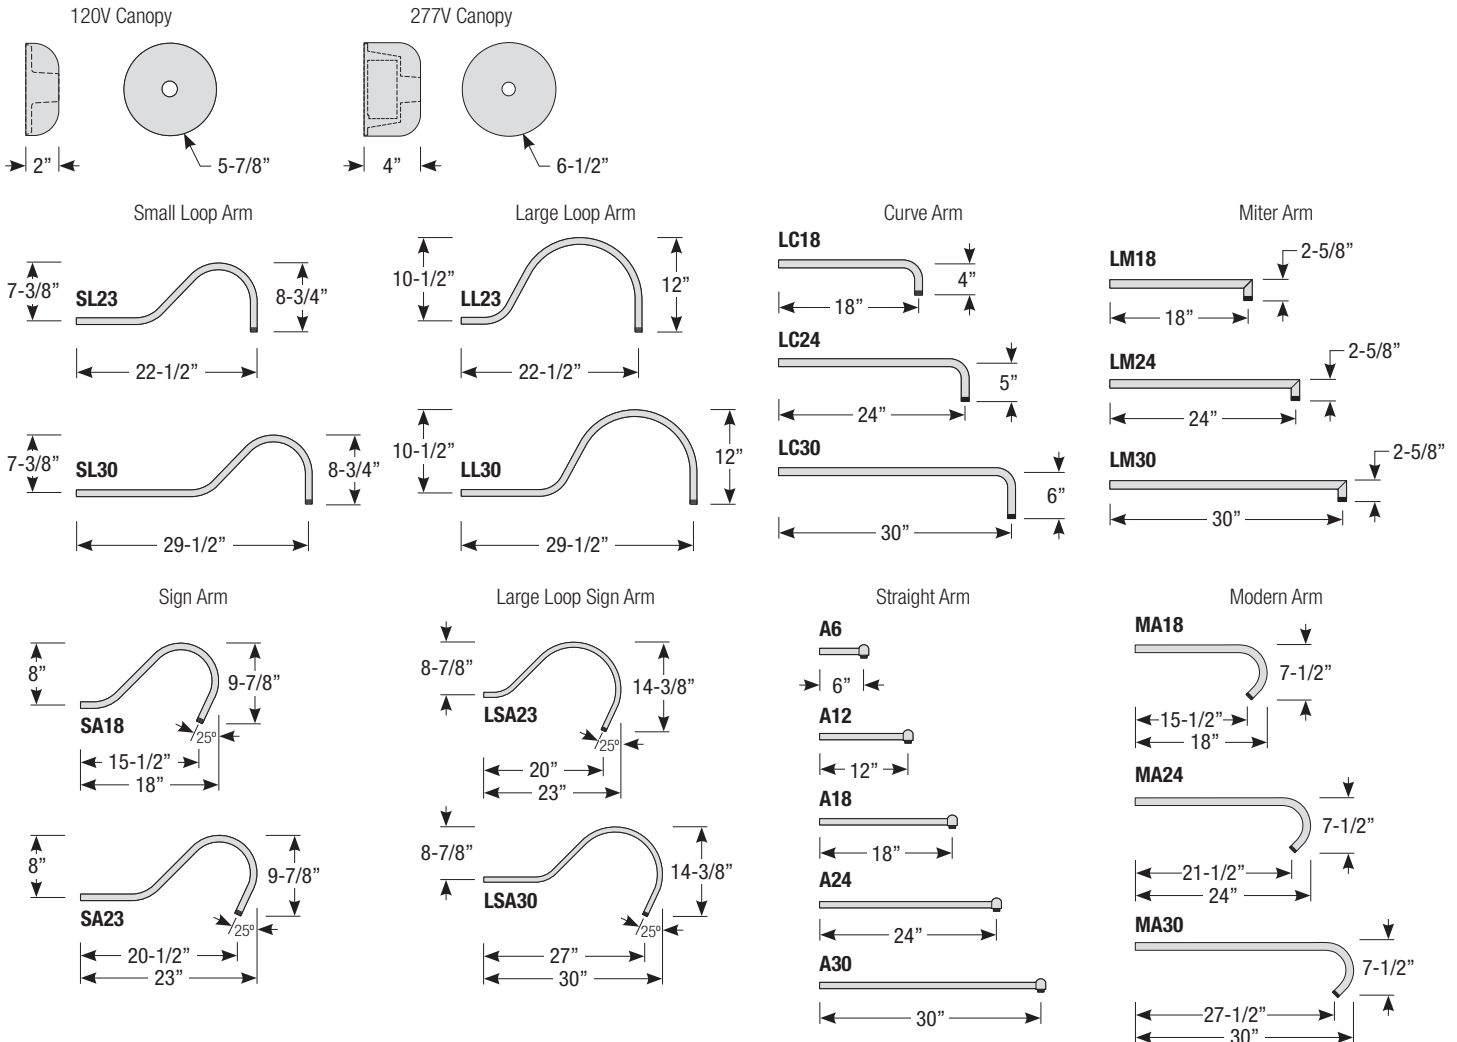

Standard Finishes

	ABL (Aegean Blue)		RD (Red)
	BB (Burnished Bronze)		SGR (Sage Green)
	BK (Gloss Black)		SGW (Semi Gloss White)
	BLU (Blue)		SND (Sand)
	DVG (Dove Gray)		SS (Satin Silver)
	FLG (Flannel Gray)		TBZ (Textured Bronze)
	LG (Lime Green)		TGP (Textured Graphite)
	MB (Matte Black)		TNG (Tangerine)
	MBL (Midnight Blue)		TTL (Tahitian Teal)
	PNA (Painted Natural Aluminum)		WT (Gloss White)
	PNC (Painted Natural Copper)		YEL (Yellow)

Specialty Finishes

	GA (Galvanized)

Note: All arm mounts include canopy

Spec-00021 Revised 09/16/2020

14508 Nelson Ave. City of Industry, CA 91744 • tel: 626.336.4511 • fax: 626.330.4266 • www.TroyRLM.com
©2020 Troy-RLM Lighting, A Division of Troy-CSL Lighting, Inc. All rights reserved. Subject to change without notice.