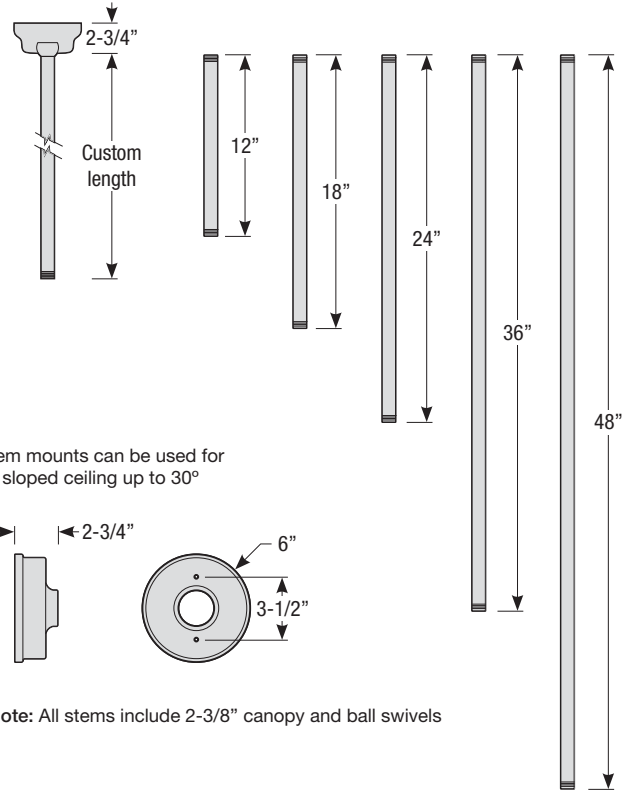

Catalog #:

Project:

Date:

Type:

Notes:

Stem Mount Order Matrix (Example: 2HS18TBZ)

| Pipe | Stem Length | Finish | Coastal Coating Option |
|-------------|---------------------------------------|--------------------------------|------------------------|
| 2 (1/2" IP) | HS12 (12") | ABL (Aegean Blue) | (blank) (No coating) |
| | HS18 (18") | BB (Burnished Bronze) | -C (Coating) |
| | HS24 (24") | BK (Gloss Black) | |
| | HS36 (36") | BLU (Blue) | |
| | HS48 (48") | DVG (Dove Gray) | |
| | HS_ (Custom length from 2" up to 60") | FLG (Flannel Gray) | |
| | | GA (Galvanized) | |
| | | LG (Lime Green) | |
| | | MB (Matte Black) | |
| | | MBL (Midnight Blue) | |
| | | PNA (Painted Natural Aluminum) | |
| | | PNC (Painted Natural Copper) | |
| | | RD (Red) | |
| | | SGR (Sage Green) | |
| | | SGW (Semi Gloss White) | |
| | SND (Sand) | | |
| | SS (Satin Silver) | | |
| | TBZ (Textured Bronze) | | |
| | TGP (Textured Graphite) | | |
| | TNG (Tangerine) | | |
| | TTL (Tahitian Teal) | | |
| | WT (Gloss White) | | |