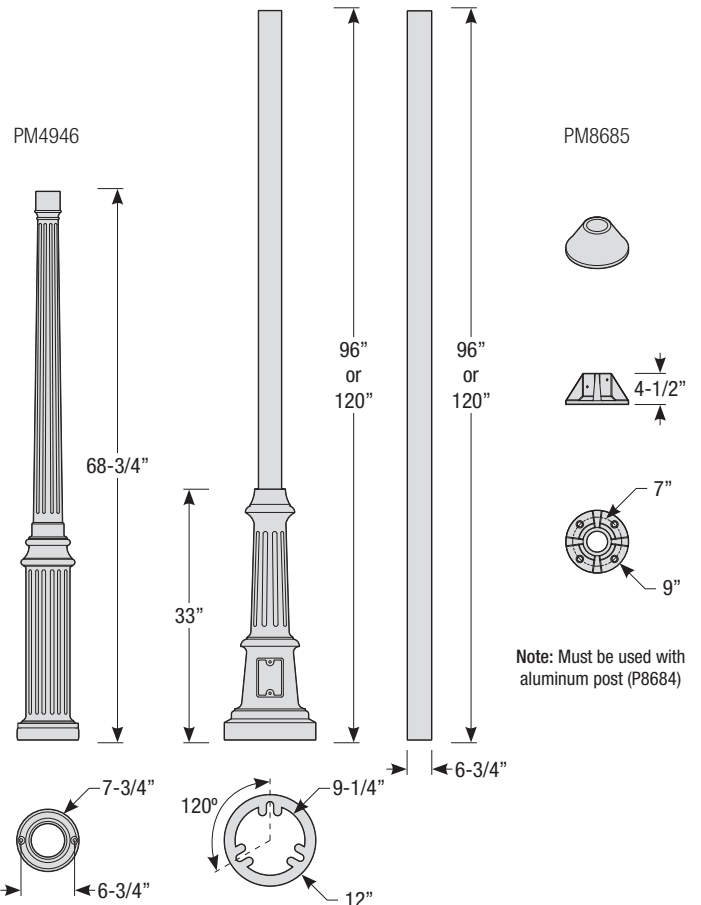

P8683

P8684

Note: Must be used with aluminum post (P8684)

Spec-00022 Revised 03/27/2020