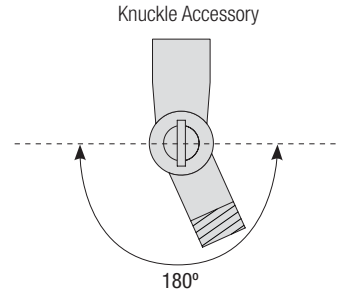

ARCHETYPE

Aluminum Shade
with Glass and Guard Options

Catalog #:

Project:

Date:

Type:

Notes:

Knuckle Accessory Order Matrix (Example: 2KNLBTZ)

Pipe	Finish	Finish	Coastal Coating Option
2 (1/2" IP)	KNL (Adjustable 180° Knuckle for Arm Mounts)	ABL (Aegean Blue)	(blank) (No coating)
3 (3/4" IP)		BB (Burnished Bronze)	-C (Coating)
		BK (Gloss Black)	
		BLU (Blue)	
		DVG (Dove Gray)	
		FLG (Flannel Gray)	
		GA (Galvanized)	
		LG (Lime Green)	
		MB (Matte Black)	
		MBL (Midnight Blue)	
		PNA (Painted Natural Aluminum)	
		PNC (Painted Natural Copper)	
		RD (Red)	
		SGR (Sage Green)	
		SGW (Semi Gloss White)	
		SND (Sand)	
		SS (Satin Silver)	
		TBZ (Textured Bronze)	
		TGP (Textured Graphite)	
		TNG (Tangerine)	
		TTL (Tahitian Teal)	
		WT (Gloss White)	

Description

Adjustable knuckle for arm mounts that allow luminaire to be rotated up to 180°.

KEY: Standard Finishes

ABL (Aegean Blue)	LG (Lime Green)	SGR (Sage Green)
BB (Burnished Bronze)	MB (Matte Black)	SGW (Semi Gloss White)
BK (Gloss Black)	MBL (Midnight Blue)	SND (Sand)
BLU (Blue)	PNA (Painted Natural Aluminum)	SS (Satin Silver)
DVG (Dove Gray)	PNC (Painted Natural Copper)	TBZ (Textured Bronze)
FLG (Flannel Gray)	RD (Red)	TGP (Textured Graphite)

Specialty Finishes

TNG (Tangerine)	GA (Galvanized)
TTL (Tahitian Teal)	
WT (Gloss White)