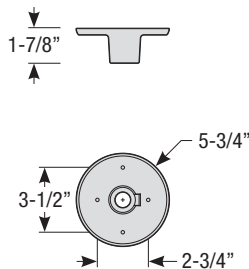

Ceiling Flush Mount Canopy

Note: Ceiling flush mount canopy includes 2" stem

Pendant Canopy