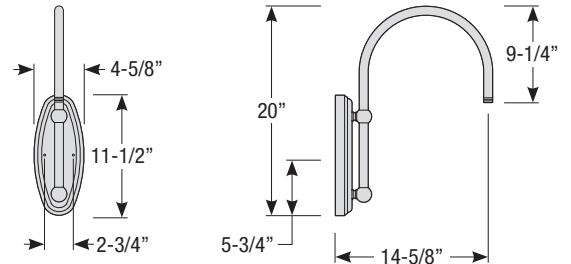

5. Post mount only

Single Post Mount

Double Post Mount

Traditional Wall Mount

Post Type Order Matrix (Example: P8683-96TBZ)

| Post Type | Finish |
|--|---------------------------------------|
| PM4946 (Cast Aluminum Post) | ABL (Aegean Blue) |
| P8683-96 (Cast Aluminum Base w/ 96" Aluminum Post) | BB (Burnished Bronze) |
| P8683-120 (Cast Aluminum Base w/ 120" Aluminum Post) | BK (Gloss Black) |
| P8684-96 (96" Straight Aluminum Post) | BLU (Blue) |
| P8684-120 (120" Straight Aluminum Post) | DVG (Dove Gray) |
| PM8685 (Cast Aluminum Pier Mount - must be used with straight aluminum post, P8684) | FLG (Flannel Gray) |
| | GA (Galvanized) |
| | LG (Lime Green) |
| | MB (Matte Black) |
| | MBL (Midnight Blue) |
| | PNA (Painted Natural Aluminum) |
| | PNC (Painted Natural Copper) |
| | RD (Red) |
| | SGR (Sage Green) |
| | SGW (Semi Gloss White) |
| | SND (Sand) |
| | SS (Satin Silver) |
| | TBZ (Textured Bronze) |
| | TGP (Textured Graphite) |
| | TNG (Tangerine) |
| | TTL (Tahitian Teal) |
| | WT (Gloss White) |