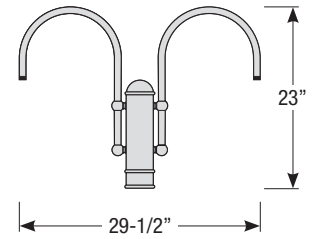

Double Post Mount