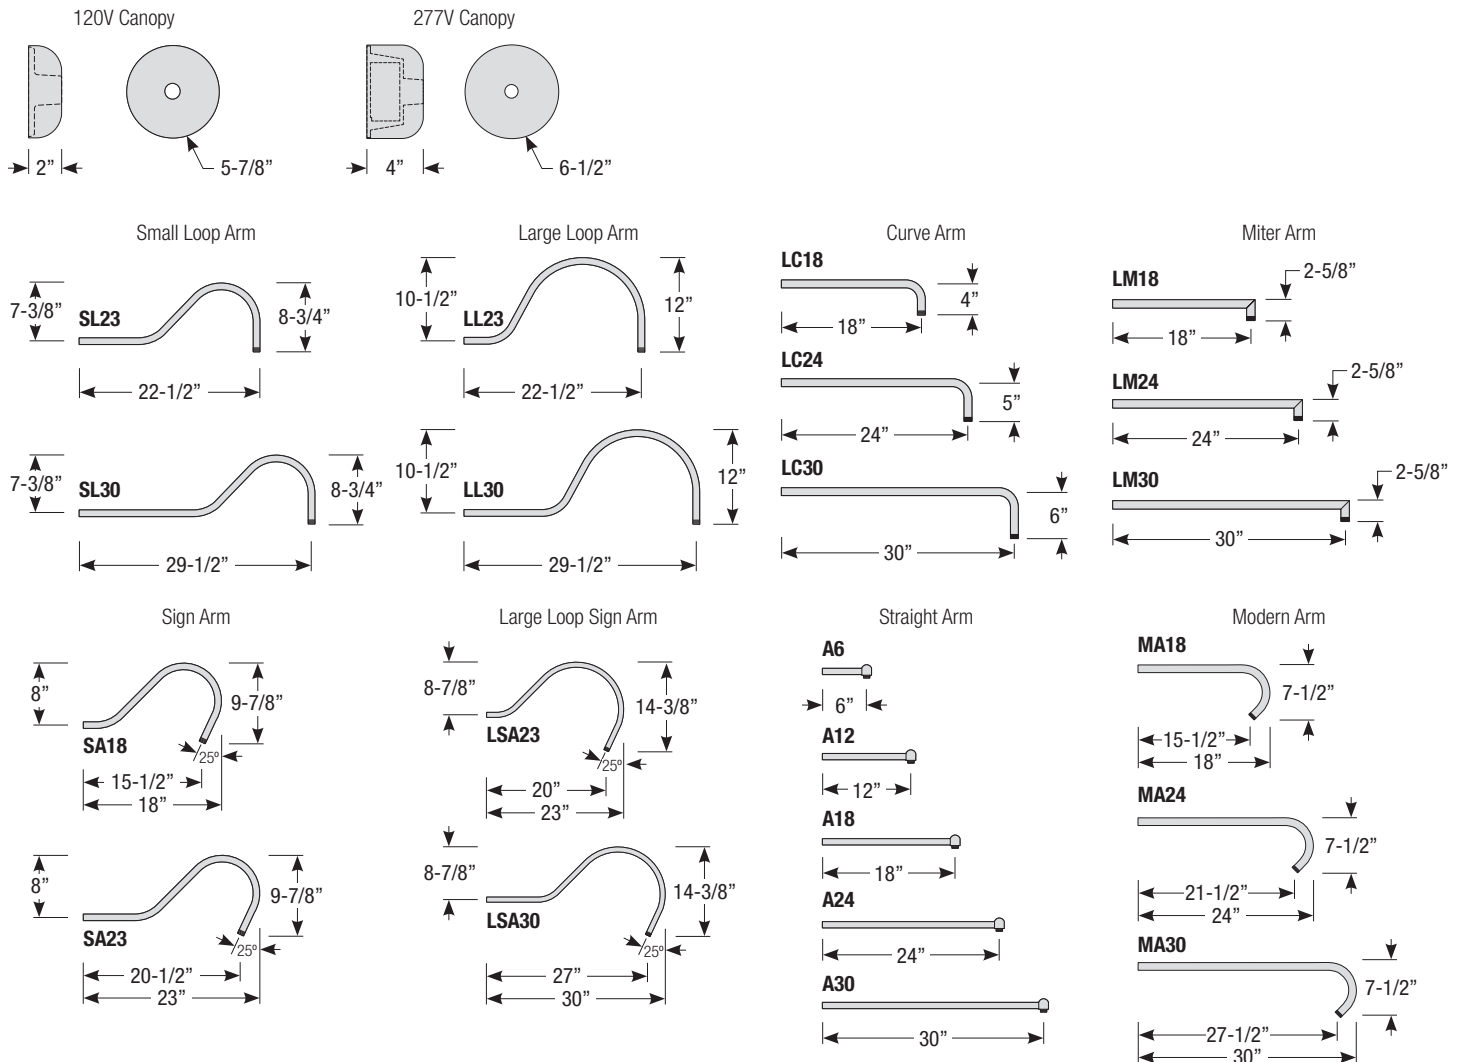

Standard Finishes

	ABL (Aegean Blue)		PNC (Painted Natural Copper)
	BB (Burnished Bronze)		RD (Red)
	BK (Gloss Black)		SGR (Sage Green)
	BLU (Blue)		SGW (Semi Gloss White)
	DVG (Dove Gray)		SND (Sand)
	FLG (Flannel Gray)		SS (Satin Silver)
	LG (Lime Green)		TBZ (Textured Bronze)
	MB (Matte Black)		TGP (Textured Graphite)
	MBL (Midnight Blue)		TNG (Tangerine)
	PNA (Painted Natural Aluminum)		TTL (Tahitian Teal)
			WT (Gloss White)

Specialty Finishes

	GA (Galvanized)

Note: All arm mounts include canopy

Spec-00022 Revised 03/27/2020