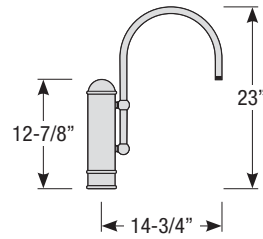

ARCHETYPE

Aluminum Shade
with Glass and Guard Options

Catalog #:

Project:

Date:

Type:

Notes:

Post / Wall Mount Order Matrix (Example: 2W1TBZ)

Pipe	Mount Type	Finish	Input Voltage
2 (1/2" IP)	P1 (Single Post Mount) P2 (Double Post Mount) W1 (Traditional Wall Mount)	ABL (Aegean Blue)	(blank) (120V)
		BB (Burnished Bronze)	-27^s (277V)
		BK (Gloss Black)	
	BLU (Blue)		
	DVG (Dove Gray)		
	FLG (Flannel Gray)		
	GA (Galvanized)		
	LG (Lime Green)		
	MB (Matte Black)		
	MBL (Midnight Blue)		
	PNA (Painted Natural Aluminum)		
	PNC (Painted Natural Copper)		
	RD (Red)		
	SGR (Sage Green)		
	SGW (Semi Gloss White)		
	SND (Sand)		
SS (Satin Silver)			
TBZ (Textured Bronze)			
TGP (Textured Graphite)			
TNG (Tangerine)			
TTL (Tahitian Teal)			
WT (Gloss White)			

5. Post mount only

Single Post Mount