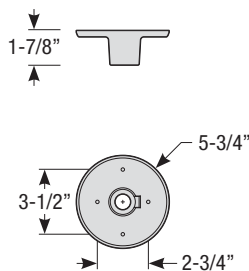

Ceiling Flush Mount Canopy

Note: Ceiling flush mount canopy includes 2" stem

Pendant Canopy