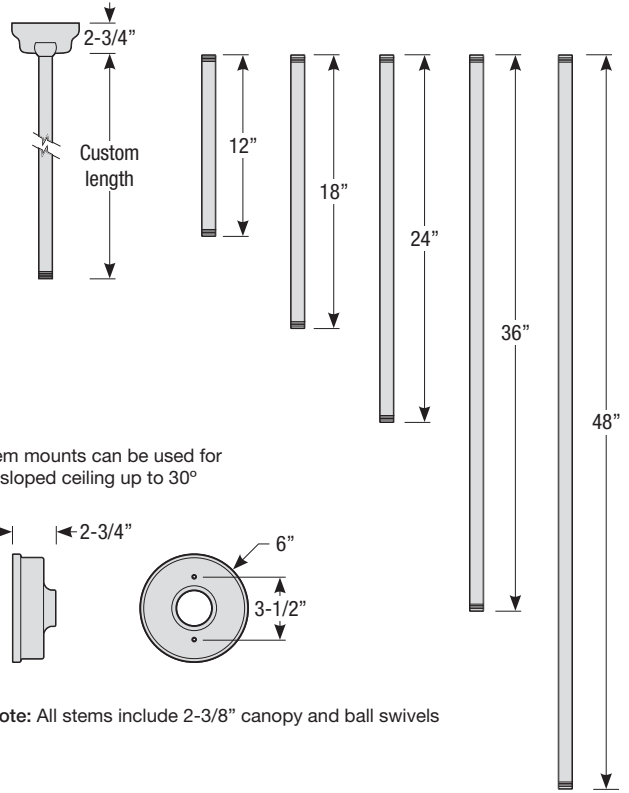

ARCHETYPE

Aluminum Shade
with Glass and Guard Options

Catalog #:

Project:

Date:

Type:

Notes:

Stem Mount Order Matrix (Example: 2HS18TBZ)

Pipe	Stem Length	Finish	Coastal Coating Option
2 (1/2" IP)	HS12 (12")	ABL (Aegean Blue)	(blank) (No coating)
	HS18 (18")	BB (Burnished Bronze)	-C (Coating)
	HS24 (24")	BK (Gloss Black)	
	HS36 (36")	BLU (Blue)	
	HS48 (48")	DVG (Dove Gray)	
	HS_ (Custom length from 2" up to 60")	FLG (Flannel Gray)	
		GA (Galvanized)	
		LG (Lime Green)	
		MB (Matte Black)	
		MBL (Midnight Blue)	
		PNA (Painted Natural Aluminum)	
		PNC (Painted Natural Copper)	
		RD (Red)	
		SGR (Sage Green)	
		SGW (Semi Gloss White)	
		SND (Sand)	
	SS (Satin Silver)		
	TBZ (Textured Bronze)		
	TGP (Textured Graphite)		
	TNG (Tangerine)		
	TTL (Tahitian Teal)		
	WT (Gloss White)		
	YEL (Yellow)		

Note: All stems include 2-3/8" canopy and ball swivels

KEY: Standard Finishes

ABL (Aegean Blue)	LG (Lime Green)	SGR (Sage Green)
BB (Burnished Bronze)	MB (Matte Black)	SGW (Semi Gloss White)
BK (Gloss Black)	MBL (Midnight Blue)	SND (Sand)
BLU (Blue)	PNA (Painted Natural Aluminum)	SS (Satin Silver)
DVG (Dove Gray)	PNC (Painted Natural Copper)	TBZ (Textured Bronze)
FLG (Flannel Gray)	RD (Red)	TGP (Textured Graphite)

Specialty Finishes

TNG (Tangerine)	GA (Galvanized)
TTL (Tahitian Teal)	
WT (Gloss White)	
YEL (Yellow)