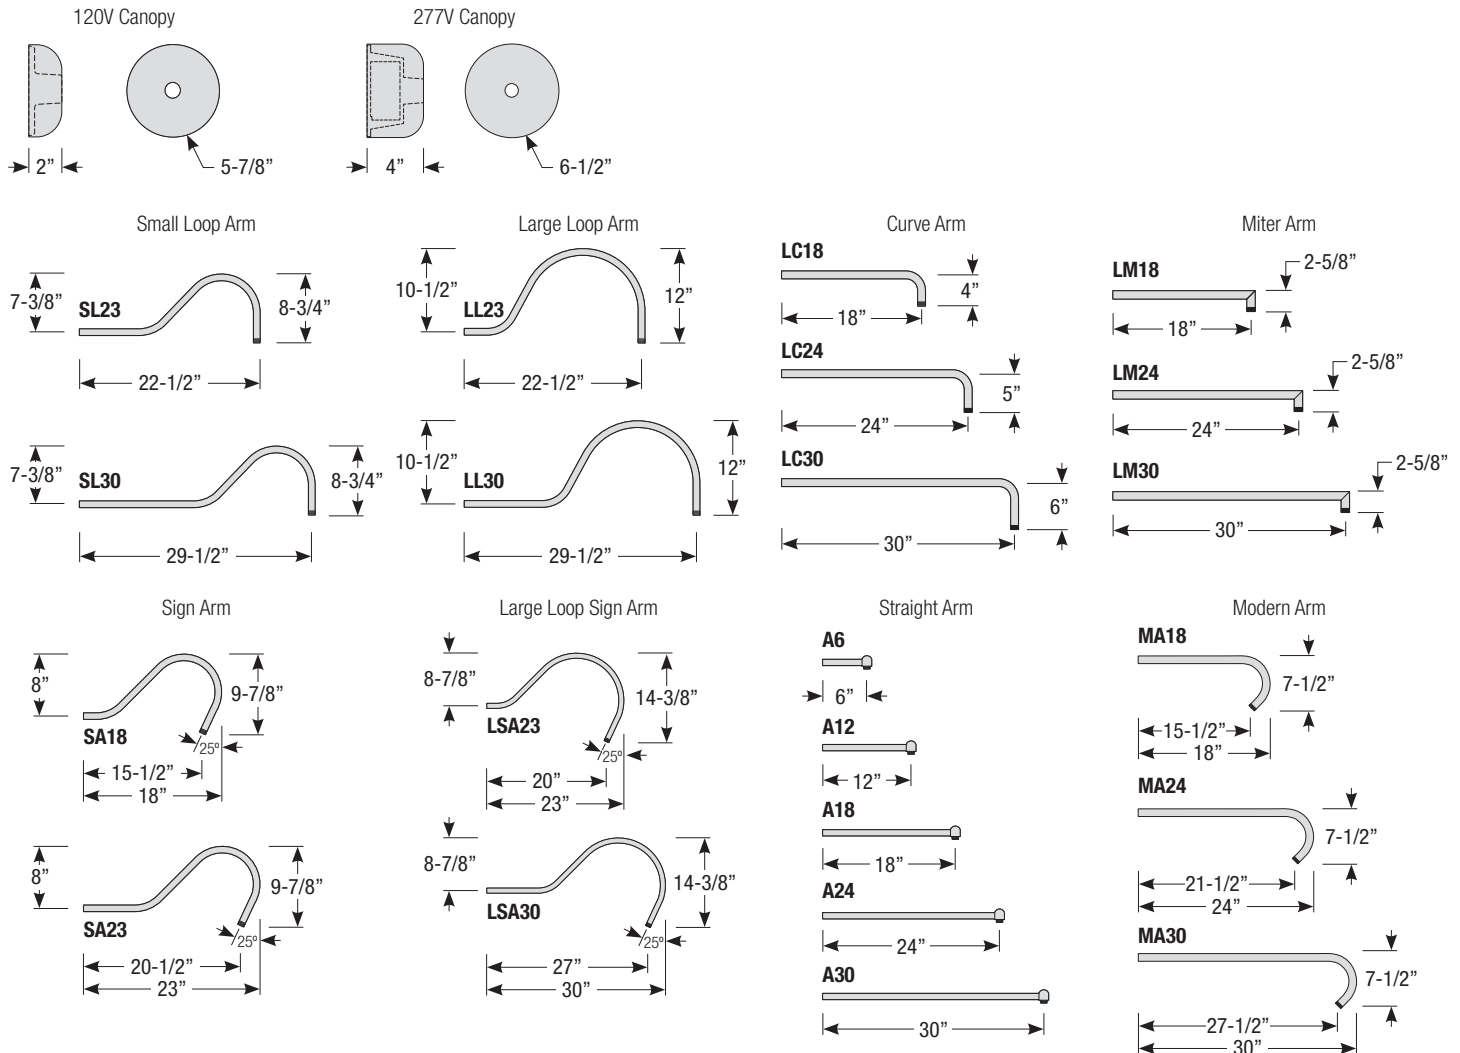

Standard Finishes

	ABL (Aegean Blue)		RD (Red)
	BB (Burnished Bronze)		SGR (Sage Green)
	BK (Gloss Black)		SGW (Semi Gloss White)
	BLU (Blue)		SND (Sand)
	DVG (Dove Gray)		SS (Satin Silver)
	FLG (Flannel Gray)		TBZ (Textured Bronze)
	LG (Lime Green)		TGP (Textured Graphite)
	MB (Matte Black)		TNG (Tangerine)
	MBL (Midnight Blue)		TTL (Tahitian Teal)
	PNA (Painted Natural Aluminum)		WT (Gloss White)
	PNC (Painted Natural Copper)		YEL (Yellow)

Specialty Finishes

	GA (Galvanized)

Note: All arm mounts include canopy

Spec-00022 Revised 08/11/2020

14508 Nelson Ave. City of Industry, CA 91744 • tel: 626.336.4511 • fax: 626.330.4266 • www.TroyRLM.com
©2020 Troy-RLM Lighting, A Division of Troy-CSL Lighting, Inc. All rights reserved. Subject to change without notice.