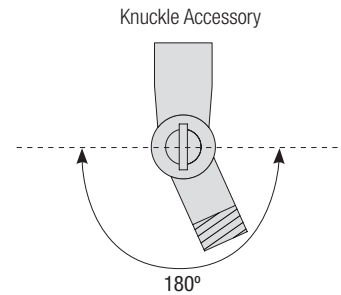

ARCHETYPE

Aluminum Shade
with Glass and Guard Options

Catalog #:

Project:

Type:

Date:

Notes:

Knuckle Accessory Order Matrix (Example: 2KNLTBZ)

Pipe	Finish	Finish	Coastal Coating Option
2 (1/2" IP)	KNL (Adjustable 180° Knuckle for Arm Mounts)	ABL (Aegean Blue)	(blank) (No coating)
3 (3/4" IP)		BB (Burnished Bronze)	-C (Coating)
		BK (Gloss Black)	
		BLU (Blue)	
		DVG (Dove Gray)	
		FLG (Flannel Gray)	
		GA (Galvanized)	
		LG (Lime Green)	
		MB (Matte Black)	
		MBL (Midnight Blue)	
		PNA (Painted Natural Aluminum)	
		PNC (Painted Natural Copper)	
		RD (Red)	
		SGR (Sage Green)	
		SGW (Semi Gloss White)	
		SND (Sand)	
		SS (Satin Silver)	
		TBZ (Textured Bronze)	
		TGP (Textured Graphite)	
		TNG (Tangerine)	
		TTL (Tahitian Teal)	
		WT (Gloss White)	
		YEL (Yellow)	

Description

Adjustable knuckle for arm mounts that allow luminaire to be rotated up to 180°.

KEY: Standard Finishes

ABL (Aegean Blue)	LG (Lime Green)	SGR (Sage Green)
BB (Burnished Bronze)	MB (Matte Black)	SGW (Semi Gloss White)
BK (Gloss Black)	MBL (Midnight Blue)	SND (Sand)
BLU (Blue)	PNA (Painted Natural Aluminum)	SS (Satin Silver)
DVG (Dove Gray)	PNC (Painted Natural Copper)	TBZ (Textured Bronze)
FLG (Flannel Gray)	RD (Red)	TGP (Textured Graphite)

Specialty Finishes

TNG (Tangerine)	GA (Galvanized)
TTL (Tahitian Teal)	
WT (Gloss White)	
YEL (Yellow)