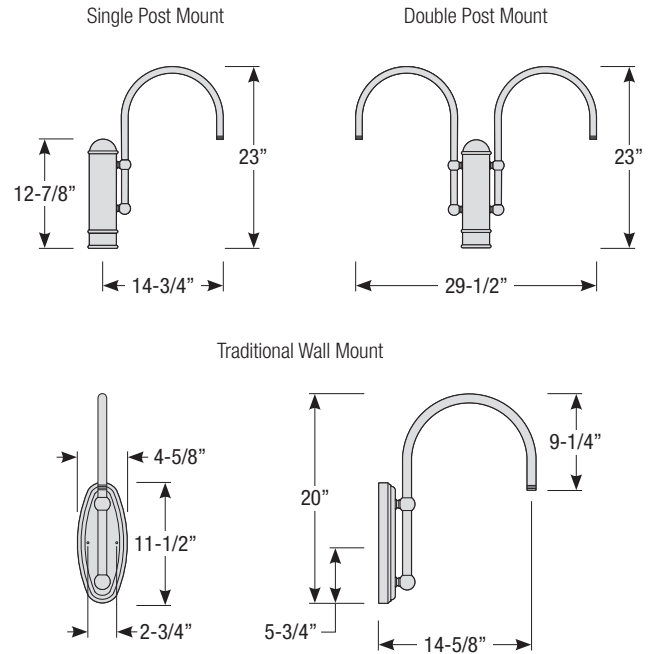

5. Post mount only

Post Type Order Matrix (Example: P8683-96TBZ)

Post Type	Finish
PM4946 (Cast Aluminum Post)	ABL (Aegean Blue)
P8683-96 (Cast Aluminum Base w/ 96" Aluminum Post)	BB (Burnished Bronze)
P8683-120 (Cast Aluminum Base w/ 120" Aluminum Post)	BK (Gloss Black)
P8684-96 (96" Straight Aluminum Post)	BLU (Blue)
P8684-120 (120" Straight Aluminum Post)	DVG (Dove Gray)
PM8685 (Cast Aluminum Pier Mount - must be used with straight aluminum post, P8684)	FLG (Flannel Gray)
	GA (Galvanized)
	LG (Lime Green)
	MB (Matte Black)
	MBL (Midnight Blue)
	PNA (Painted Natural Aluminum)
	PNC (Painted Natural Copper)
	RD (Red)
	SGR (Sage Green)
	SGW (Semi Gloss White)
	SND (Sand)
	SS (Satin Silver)
	TBZ (Textured Bronze)
	TGP (Textured Graphite)
	TNG (Tangerine)
	TTL (Tahitian Teal)
	WT (Gloss White)
	YEL (Yellow)

Standard Finishes

	ABL (Aegean Blue)		RD (Red)
	BB (Burnished Bronze)		SGR (Sage Green)
	BK (Gloss Black)		SGW (Semi Gloss White)
	BLU (Blue)		SND (Sand)
	DVG (Dove Gray)		SS (Satin Silver)
	FLG (Flannel Gray)		TBZ (Textured Bronze)
	LG (Lime Green)		TGP (Textured Graphite)
	MB (Matte Black)		TNG (Tangerine)
	MBL (Midnight Blue)		TTL (Tahitian Teal)
	PNA (Painted Natural Aluminum)		WT (Gloss White)
	PNC (Painted Natural Copper)		YEL (Yellow)

Specialty Finishes

	GA (Galvanized)

Spec-00022 Revised 08/11/2020

14508 Nelson Ave. City of Industry, CA 91744 • tel: 626.336.4511 • fax: 626.330.4266 • www.TroyRLM.com
©2020 Troy-RLM Lighting, A Division of Troy-CSL Lighting, Inc. All rights reserved. Subject to change without notice.