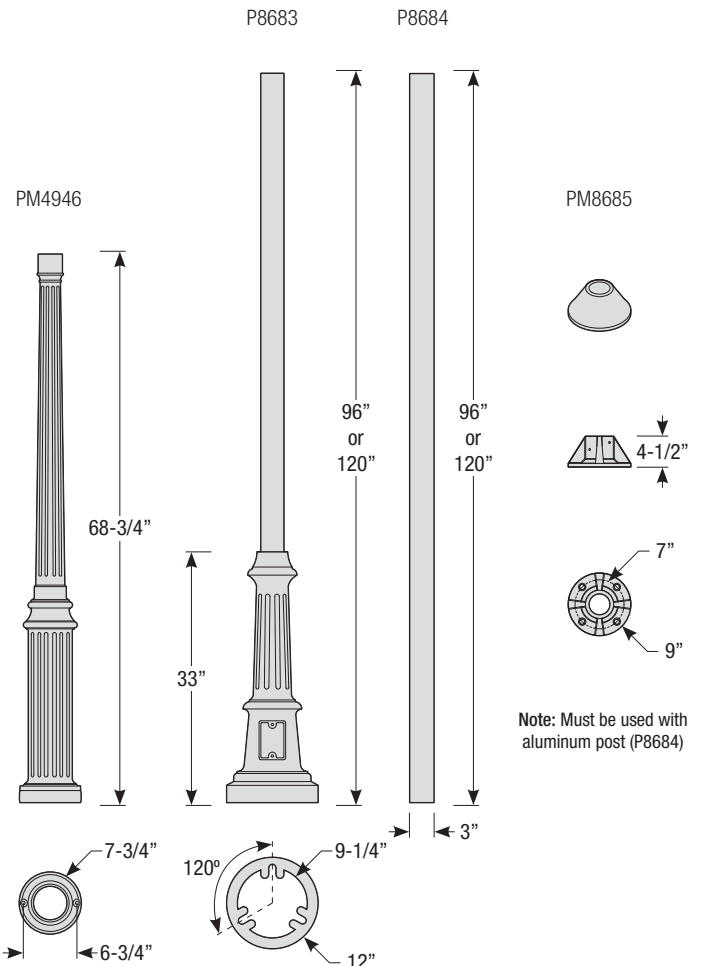

5. Post mount only

Post Type Order Matrix (Example: P8683-96TBZ)

Post Type	Finish
PM4946 (Cast Aluminum Post)	ABL (Aegean Blue)
P8683-96 (Cast Aluminum Base w/ 96" Aluminum Post)	BB (Burnished Bronze)
P8683-120 (Cast Aluminum Base w/ 120" Aluminum Post)	BK (Gloss Black)
P8684-96 (96" Straight Aluminum Post)	BLU (Blue)
P8684-120 (120" Straight Aluminum Post)	DVG (Dove Gray)
PM8685 (Cast Aluminum Pier Mount - must be used with straight aluminum post, P8684)	FLG (Flannel Gray)
	GA (Galvanized)
	LG (Lime Green)
	MB (Matte Black)
	MBL (Midnight Blue)
	PNA (Painted Natural Aluminum)
	PNC (Painted Natural Copper)
	RD (Red)
	SGR (Sage Green)
	SGW (Semi Gloss White)
	SND (Sand)
	SS (Satin Silver)
	TBZ (Textured Bronze)
	TGP (Textured Graphite)
	TNG (Tangerine)
	TTL (Tahitian Teal)
	WT (Gloss White)
	YEL (Yellow)

Standard Finishes

	ABL (Aegean Blue)		RD (Red)
	BB (Burnished Bronze)		SGR (Sage Green)
	BK (Gloss Black)		SGW (Semi Gloss White)
	BLU (Blue)		SND (Sand)
	DVG (Dove Gray)		SS (Satin Silver)
	FLG (Flannel Gray)		TBZ (Textured Bronze)
	LG (Lime Green)		TGP (Textured Graphite)
	MB (Matte Black)		TNG (Tangerine)
	MBL (Midnight Blue)		TTL (Tahitian Teal)
	PNA (Painted Natural Aluminum)		WT (Gloss White)
	PNC (Painted Natural Copper)		YEL (Yellow)

Specialty Finishes

	GA (Galvanized)

Spec-00022 Revised 08/11/2020

14508 Nelson Ave. City of Industry, CA 91744 • tel: 626.336.4511 • fax: 626.330.4266 • www.TroyRLM.com
©2020 Troy-RLM Lighting, A Division of Troy-CSL Lighting, Inc. All rights reserved. Subject to change without notice.