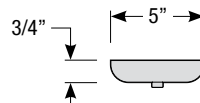

Pendant Canopy