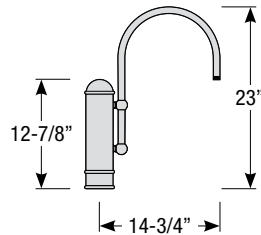

ARCHETYPE

Aluminum Shade
with Glass and Guard Options

Catalog #:

Project:

Date:

Type:

Notes:

Post / Wall Mount Order Matrix (Example: 2W1TBZ)

Pipe	Mount Type	Finish	Input Voltage
2 (1/2" IP)	P1 (Single Post Mount) P2 (Double Post Mount) W1 (Traditional Wall Mount)	ABL (Aegean Blue)	(blank) (120V) -27^s (277V)
		BB (Burnished Bronze)	
		BK (Gloss Black)	
	BLU (Blue)		
	DVG (Dove Gray)		
	FLG (Flannel Gray)		
	GA (Galvanized)		
	LG (Lime Green)		
	MB (Matte Black)		
	MBL (Midnight Blue)		
	PNA (Painted Natural Aluminum)		
	PNC (Painted Natural Copper)		
	RD (Red)		
	SA (Satin Aluminum)		
	SGR (Sage Green)		
	SGW (Semi Gloss White)		
	SND (Sand)		
SS (Satin Silver)			
TBZ (Textured Bronze)			
TGP (Textured Graphite)			
TNG (Tangerine)			
TTL (Tahitian Teal)			
WT (Gloss White)			

5. Post mount only

Single Post Mount