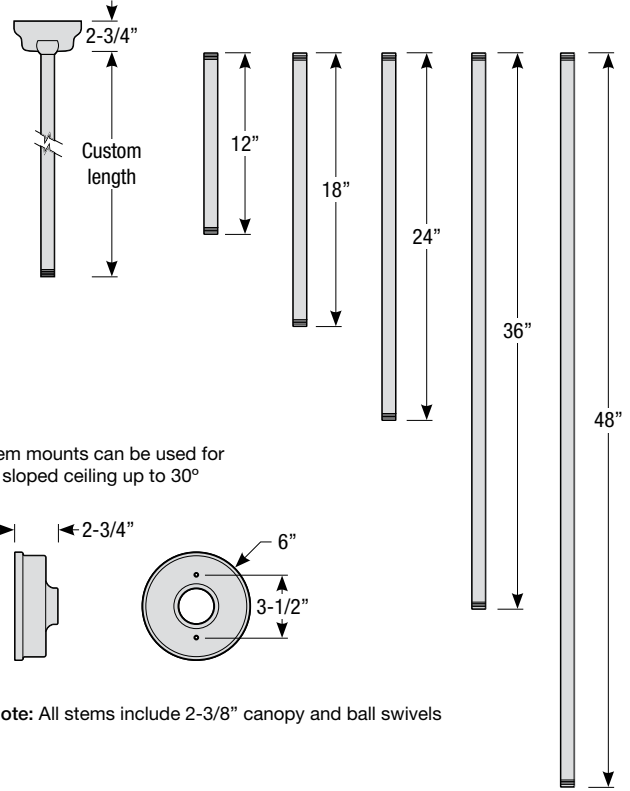

ARCHETYPE

Aluminum Shade
with Glass and Guard Options

Catalog #:

Project:

Date:

Type:

Notes:

Stem Mount Order Matrix (Example: 2HS18TBZ)

Pipe	Stem Length	Finish	Coastal Coating Option
2 (1/2" IP)	HS12 (12")	ABL (Aegean Blue)	(blank) (No coating)
	HS18 (18")	BB (Burnished Bronze)	-C⁴ (Coating)
	HS24 (24")	BK (Gloss Black)	
	HS36 (36")	BLU (Blue)	
	HS48 (48")	DVG (Dove Gray)	
	HS_ (Custom length from 2" up to 60")	FLG (Flannel Gray)	
		GA (Galvanized)	
		LG (Lime Green)	
		MB (Matte Black)	
		MBL (Midnight Blue)	
		PNA (Painted Natural Aluminum)	
		PNC (Painted Natural Copper)	
		RD (Red)	
		SA (Satin Aluminum)	
		SGR (Sage Green)	
		SGW (Semi Gloss White)	
	SND (Sand)		
	SS (Satin Silver)		
	TBZ (Textured Bronze)		
	TGP (Textured Graphite)		
	TNG (Tangerine)		
	TTL (Tahitian Teal)		
	WT (Gloss White)		

4. Satin aluminum cannot be coated

Stem mounts can be used for sloped ceiling up to 30°

Note: All stems include 2-3/8" canopy and ball swivels

KEY: Standard Finishes

ABL (Aegean Blue)	LG (Lime Green)	SGR (Sage Green)
BB (Burnished Bronze)	MB (Matte Black)	SGW (Semi Gloss White)
BK (Gloss Black)	MBL (Midnight Blue)	SND (Sand)
BLU (Blue)	PNA (Painted Natural Aluminum)	SS (Satin Silver)
DVG (Dove Gray)	PNC (Painted Natural Copper)	TBZ (Textured Bronze)
FLG (Flannel Gray)	RD (Red)	TGP (Textured Graphite)

Specialty Finishes

TNG (Tangerine)	GA (Galvanized)
TTL (Tahitian Teal)	SA (Satin Aluminum)
WT (Gloss White)