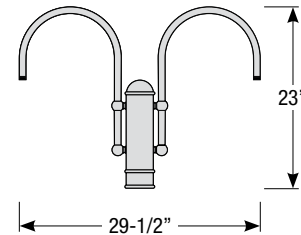

### Post / Wall Mount Order Matrix (Example: 2W1TBZ)

Pipe	Mount Type	Finish	Input Voltage
2 (1/2" IP)	P1 (Single Post Mount) P2 (Double Post Mount) W1 (Traditional Wall Mount)	ABL (Aegean Blue)	(blank) (120V) -27 <sup>s</sup> (277V)
		BB (Burnished Bronze)	
		BK (Gloss Black)	
	BLU (Blue)		
	DVG (Dove Gray)		
	FLG (Flannel Gray)		
	GA (Galvanized)		
	LG (Lime Green)		
	MB (Matte Black)		
	MBL (Midnight Blue)		
	PNA (Painted Natural Aluminum)		
	PNC (Painted Natural Copper)		
	RD (Red)		
	SA (Satin Aluminum)		
	SGR (Sage Green)		
	SGW (Semi Gloss White)		
	SND (Sand)		
SS (Satin Silver)			
TBZ (Textured Bronze)			
TGP (Textured Graphite)			
TNG (Tangerine)			
TTL (Tahitian Teal)			
WT (Gloss White)			

5. Post mount only

Single Post Mount

Double Post Mount

Traditional Wall Mount