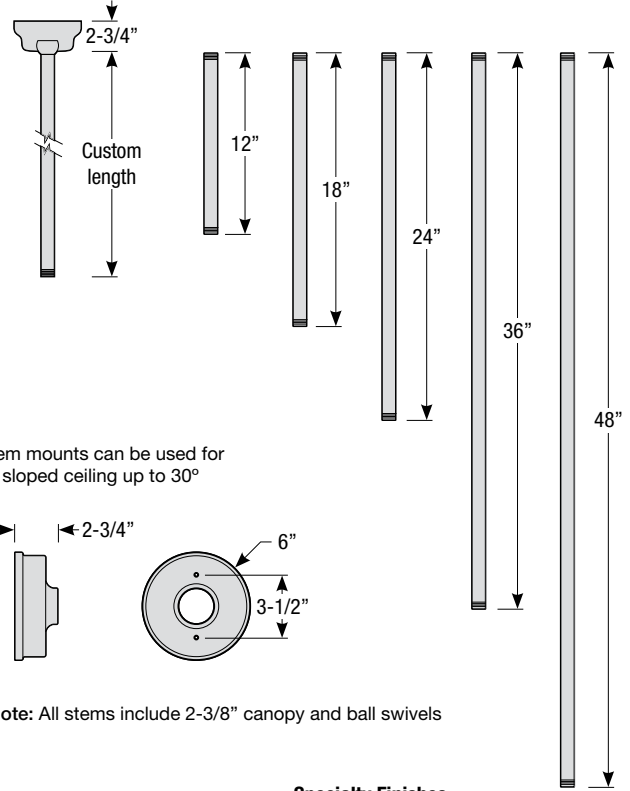

BELL

Aluminum Shade with Solite Lens,
Two-Toned Shade and Lens Ring Option

Catalog #:

Project:

Date:

Type:

Notes:

Stem Mount Order Matrix (Example: 2HS18SGW)

Pipe	Stem Length	Finish	Coastal Coating Option
2 (1/2" IP)	HS12 (12")	ABL (Aegean Blue)	(blank) (No coating)
	HS18 (18")	BB (Burnished Bronze)	-C⁴ (Coating)
	HS24 (24")	BK (Gloss Black)	
	HS36 (36")	BLU (Blue)	
	HS48 (48")	DVG (Dove Gray)	
	HS__ (Custom length from 2" up to 60")	FLG (Flannel Gray)	
		GA (Galvanized)	
		LG (Lime Green)	
		MB (Matte Black)	
		MBL (Midnight Blue)	
		PNA (Painted Natural Aluminum)	
		PNC (Painted Natural Copper)	
		RD (Red)	
		SA (Satin Aluminum)	
		SGR (Sage Green)	
		SGW (Semi Gloss White)	
	SND (Sand)		
	SS (Satin Silver)		
	TBZ (Textured Bronze)		
	TGP (Textured Graphite)		
	TNG (Tangerine)		
	TTL (Tahitian Teal)		
	TTL (Tahitian Teal)		
	WT (Gloss White)		

4. Satin aluminum cannot be coated

Stem mounts can be used for sloped ceiling up to 30°

Note: All stems include 2-3/8" canopy and ball swivels

KEY: Standard Finishes

ABL (Aegean Blue)	LG (Lime Green)	SGR (Sage Green)
BB (Burnished Bronze)	MB (Matte Black)	SGW (Semi Gloss White)
BK (Gloss Black)	MBL (Midnight Blue)	SND (Sand)
BLU (Blue)	PNA (Painted Natural Aluminum)	SS (Satin Silver)
DVG (Dove Gray)	PNC (Painted Natural Copper)	TBZ (Textured Bronze)
FLG (Flannel Gray)	RD (Red)	TGP (Textured Graphite)

Specialty Finishes

TNG (Tangerine)	GA (Galvanized)
TTL (Tahitian Teal)	SA (Satin Aluminum)
WT (Gloss White)