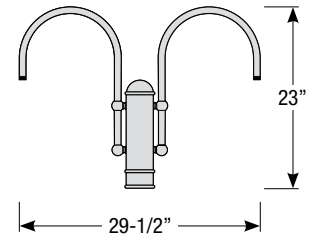

### Post / Wall Mount Order Matrix (Example: 2W1SGW)

Pipe	Mount Type	Finish	Input Voltage
2 (1/2" IP)	P1 (Single Post Mount) P2 (Double Post Mount) W1 (Traditional Wall Mount)	ABL (Aegean Blue)	(blank) (120V)
		BB (Burnished Bronze)	-27 <sup>s</sup> (277V)
		BK (Gloss Black)	
	BLU (Blue)		
	DVG (Dove Gray)		
	FLG (Flannel Gray)		
	GA (Galvanized)		
	LG (Lime Green)		
	MB (Matte Black)		
	MBL (Midnight Blue)		
	PNA (Painted Natural Aluminum)		
	PNC (Painted Natural Copper)		
	RD (Red)		
	SA (Satin Aluminum)		
	SGR (Sage Green)		
	SGW (Semi Gloss White)		
	SND (Sand)		
SS (Satin Silver)			
TBZ (Textured Bronze)			
TGP (Textured Graphite)			
TNG (Tangerine)			
TTL (Tahitian Teal)			
WT (Gloss White)			

5. Post mount only

Single Post Mount

Double Post Mount

Traditional Wall Mount