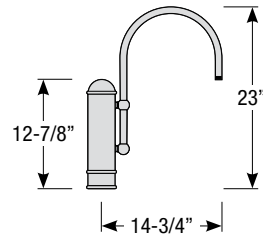

BELL

Aluminum Shade with Solite Lens,
Two-Toned Shade and Lens Ring Option

Catalog #:

Project:

Date:

Type:

Notes:

Post / Wall Mount Order Matrix (Example: 2W1SGW)

Pipe	Mount Type	Finish	Input Voltage
2 (1/2" IP)	P1 (Single Post Mount) P2 (Double Post Mount) W1 (Traditional Wall Mount)	ABL (Aegean Blue)	(blank) (120V)
		BB (Burnished Bronze)	-27^s (277V)
		BK (Gloss Black)	
	BLU (Blue)		
	DVG (Dove Gray)		
	FLG (Flannel Gray)		
	GA (Galvanized)		
	LG (Lime Green)		
	MB (Matte Black)		
	MBL (Midnight Blue)		
	PNA (Painted Natural Aluminum)		
	PNC (Painted Natural Copper)		
	RD (Red)		
	SA (Satin Aluminum)		
	SGR (Sage Green)		
	SGW (Semi Gloss White)		
	SND (Sand)		
SS (Satin Silver)			
TBZ (Textured Bronze)			
TGP (Textured Graphite)			
TNG (Tangerine)			
TTL (Tahitian Teal)			
WT (Gloss White)			

5. Post mount only

Single Post Mount