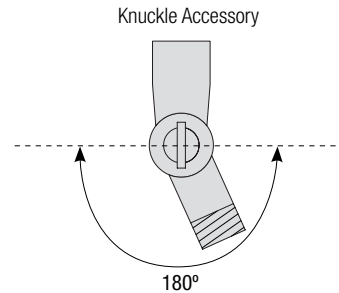

BELL

Aluminum Shade with Solite Lens,
Two-Toned Shade and Lens Ring Option

Catalog #:

Project:

Date:

Type:

Notes:

Knuckle Accessory Order Matrix (Example: 2KNLSGW)

Pipe	Finish	Finish	Coastal Coating Option
2 (1/2" IP)	KNL (Adjustable 180° Knuckle for Arm Mounts)	ABL (Aegean Blue)	(blank) (No coating)
3 (3/4" IP)		BB (Burnished Bronze)	-C* (Coating)
		BK (Gloss Black)	
		BLU (Blue)	
		DVG (Dove Gray)	
		FLG (Flannel Gray)	
		GA (Galvanized)	
		LG (Lime Green)	
		MB (Matte Black)	
		MBL (Midnight Blue)	
		PNA (Painted Natural Aluminum)	
		PNC (Painted Natural Copper)	
		RD (Red)	
		SA (Satin Aluminum)	
		SGR (Sage Green)	
		SGW (Semi Gloss White)	
		SND (Sand)	
		SS (Satin Silver)	
		TBZ (Textured Bronze)	
		TGP (Textured Graphite)	
		TNG (Tangerine)	
		TTL (Tahitian Teal)	
		WT (Gloss White)	

4. Satin aluminum cannot be coated

Description

Adjustable knuckle for arm mounts that allow luminaire to be rotated up to 180°.

KEY: Standard Finishes

ABL (Aegean Blue)	LG (Lime Green)	SGR (Sage Green)
BB (Burnished Bronze)	MB (Matte Black)	SGW (Semi Gloss White)
BK (Gloss Black)	MBL (Midnight Blue)	SND (Sand)
BLU (Blue)	PNA (Painted Natural Aluminum)	SS (Satin Silver)
DVG (Dove Gray)	PNC (Painted Natural Copper)	TBZ (Textured Bronze)
FLG (Flannel Gray)	RD (Red)	TGP (Textured Graphite)

Specialty Finishes

TNG (Tangerine)	GA (Galvanized)
TTL (Tahitian Teal)	SA (Satin Aluminum)
WT (Gloss White)