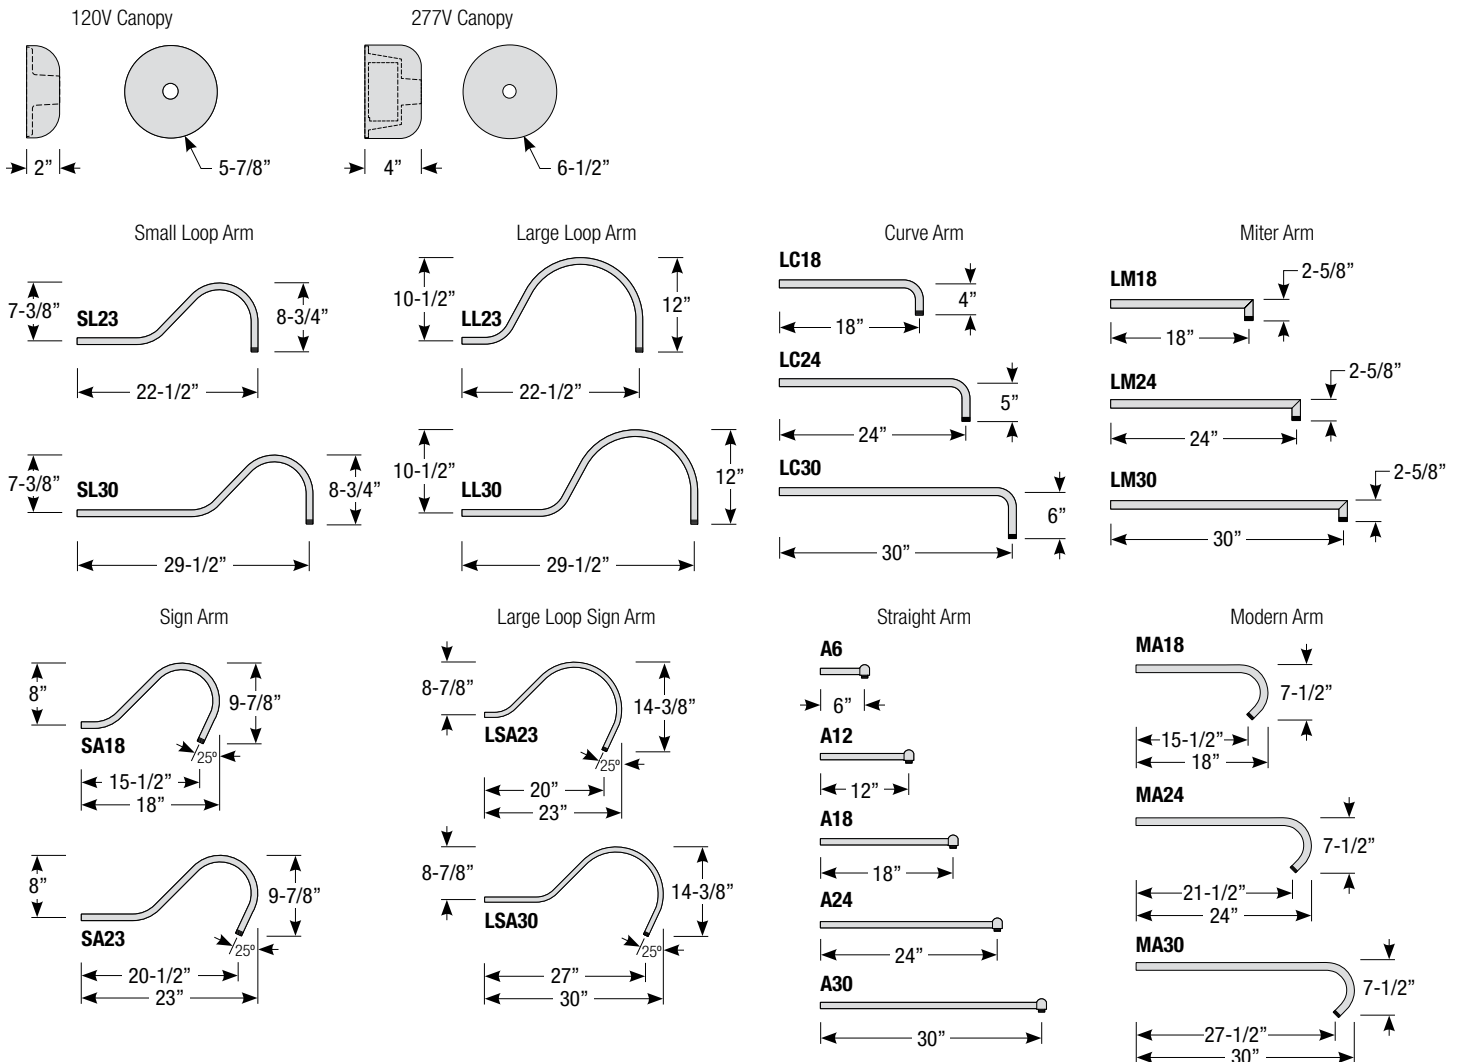

Standard Finishes

- **ABL** (Aegean Blue)
- **BB** (Burnished Bronze)
- **BK** (Gloss Black)
- **BLU** (Blue)
- **DVG** (Dove Gray)
- **FLG** (Flannel Gray)
- **LG** (Lime Green)
- **MB** (Matte Black)
- **MBL** (Midnight Blue)
- **PNA** (Painted Natural Aluminum)
- **PNC** (Painted Natural Copper)
- **RD** (Red)
- **SGR** (Sage Green)
- **SGW** (Semi Gloss White)
- **SND** (Sand)
- **SS** (Satin Silver)
- **TBZ** (Textured Bronze)
- **TGP** (Textured Graphite)
- **TNG** (Tangerine)
- **TTL** (Tahitian Teal)
- **WT** (Gloss White)

Specialty Finishes

- **GA** (Galvanized)
- **SA** (Satin Aluminum)

4. Satin aluminum cannot be coated

Note: All arm mounts include canopy

Revised 06/01/2018