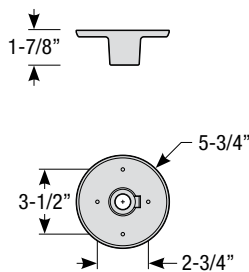

Ceiling Flush Mount Canopy

Note: Ceiling flush mount canopy includes 2" stem

Pendant Canopy

Revised 06/01/2018