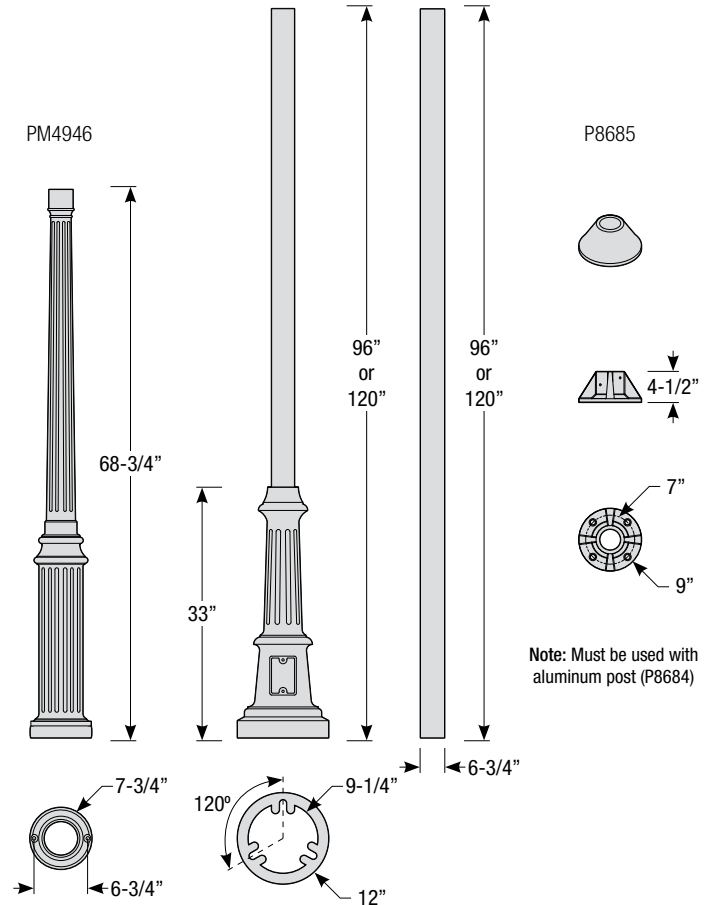

P8683

P8684