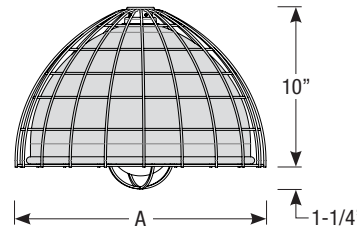

BIRD CAGE

Aluminum Shade with Outer Wire Cage with Glass and Guard Options

Catalog #:

Project:

Type:

Date:

Notes:

Electrical

- 120V input (277V available in arm and post option only)
- Integrated power supply allows the fixture to be connected directly into line voltage
- Pre-wired and ready for install
- LED is dimmable with Incandescent/Triac dimmers

Mounting

- 1/2" or 3/4" IP for arms. Flush mount, stems and post available only in 1/2"
- 9' Pendant cord available in black or white cord (includes 5" canopy with the same finish as the shade)

Finishes

- Two-toned shade and outer wire cage
- Available in 21 standard and 2 specialty finishes with optional coastal coating to protect finish in coastal environments (add "-C" to the finish)
- Inner shade is painted gloss white
- Consult factory for custom finish options

Optional Accessories

- Glass, Cast Guard, or Wire Cage options available

Listing

UL listed to US and Canadian standards for wet locations

	A
BC14	14"
BC16	16"
BC18	18"

Bird Cage Order Matrix (Example: BC14MTBZRD-CGG-3)

Diameter	Lamp / LED	Shade Finish	Outer Cage Finish	Coastal Coating Option	Accessories	Mounting Type
BC14 (14")	M (Medium Base, 100W max.)	ABL Aegean Blue	ABL	(blank) (No coating)	(blank) (No accessories)	-2 (1/2" IP)
BC16 (16")	GU2413¹ (13W GU24 / 2700K)	BB (Burnished Bronze)	BB	-C (Coating)	-CG (Clear Glass)	-3 (3/4" IP)
BC18 (18")	GU2418¹ (18W GU24 / 2700K)	BK (Gloss Black)	BK		-FG (Frosted Glass)	-B (Black Cord Pendant)
	GU2426¹ (26W GU24 / 2700K)	BLU (Blue)	BLU		-CGG (Clear Glass w/ Cast Guard)	-W (White Cord Pendant)
	GU2432^{1,2} (32W GU24 / 2700K)	DVG (Dove Gray)	DVG		-FGG (Frosted Glass w/ Cast Guard)	-F (Flush Mount)
	GU2442^{1,2} (42W GU24 / 2700K)	FLG (Flannel Gray)	FLG		-CGWC (Clear Glass w/ Wire Cage)	
	LED1227^{1,3,5} (12W LED / 2700K / 90 CRI / 844lm)	GA (Galvanized)	GA		-FGWC (Frosted Glass w/ Wire Cage)	
	LED1230^{1,3,5} (12W LED / 3000K / 90 CRI / 861lm)	LG (Lime Green)	LG			
	LED1235^{1,3,5} (12W LED / 3500K / 90 CRI / 872lm)	MB (Matte Black)	MB			
	LED1240^{1,3,5} (12W LED / 4000K / 90 CRI / 889lm)	MBL (Midnight Blue)	MBL			
	LED1827^{1,3,5} (18W LED / 2700K / 90 CRI / 1265lm)	PNA (Painted Natural Aluminum)	PNA			
	LED1830^{1,3,5} (18W LED / 3000K / 90 CRI / 1288lm)	PNC (Painted Natural Copper)	PNC			
	LED1835^{1,3,5} (18W LED / 3500K / 90 CRI / 1311lm)	RD (Red)	RD			
	LED1840^{1,3,5} (18W LED / 4000K / 90 CRI / 1334lm)	SGR (Sage Green)	SGR			
		SGW (Semi Gloss White)	SGW			
		SND (Sand)	SND			
		SS (Satin Silver)	SS			
		TBZ (Textured Bronze)	TBZ			
		TGP (Textured Graphite)	TGP			
		TNG (Tangerine)	TNG			
		TTL (Tahitian Teal)	TTL			
		WT (Gloss White)	WT			
		YEL (Yellow)	YEL			

1. Lamps must be specified, and are not included in shade cost
2. Not for use in glass/cast guard/wire cage
3. Glass enclosure must be specified
4. Lumen are raw LED value

KEY: Standard Finishes

ABL (Aegean Blue)	LG (Lime Green)	SGR (Sage Green)
BB (Burnished Bronze)	MB (Matte Black)	SGW (Semi Gloss White)
BK (Gloss Black)	MBL (Midnight Blue)	SND (Sand)
BLU (Blue)	PNA (Painted Natural Aluminum)	SS (Satin Silver)
DVG (Dove Gray)	PNC (Painted Natural Copper)	TBZ (Textured Bronze)
FLG (Flannel Gray)	RD (Red)	TGP (Textured Graphite)

Specialty Finishes

TNG (Tangerine)	GA (Galvanized)
TTL (Tahitian Teal)	
WT (Gloss White)	
YEL (Yellow)	

Spec-00024 Revised 08/11/2020

14508 Nelson Ave. City of Industry, CA 91744 • tel: 626.336.4511 • fax: 626.330.4266 • www.TroyRLM.com
©2020 Troy-RLM Lighting, A Division of Troy-CSL Lighting, Inc. All rights reserved. Subject to change without notice.