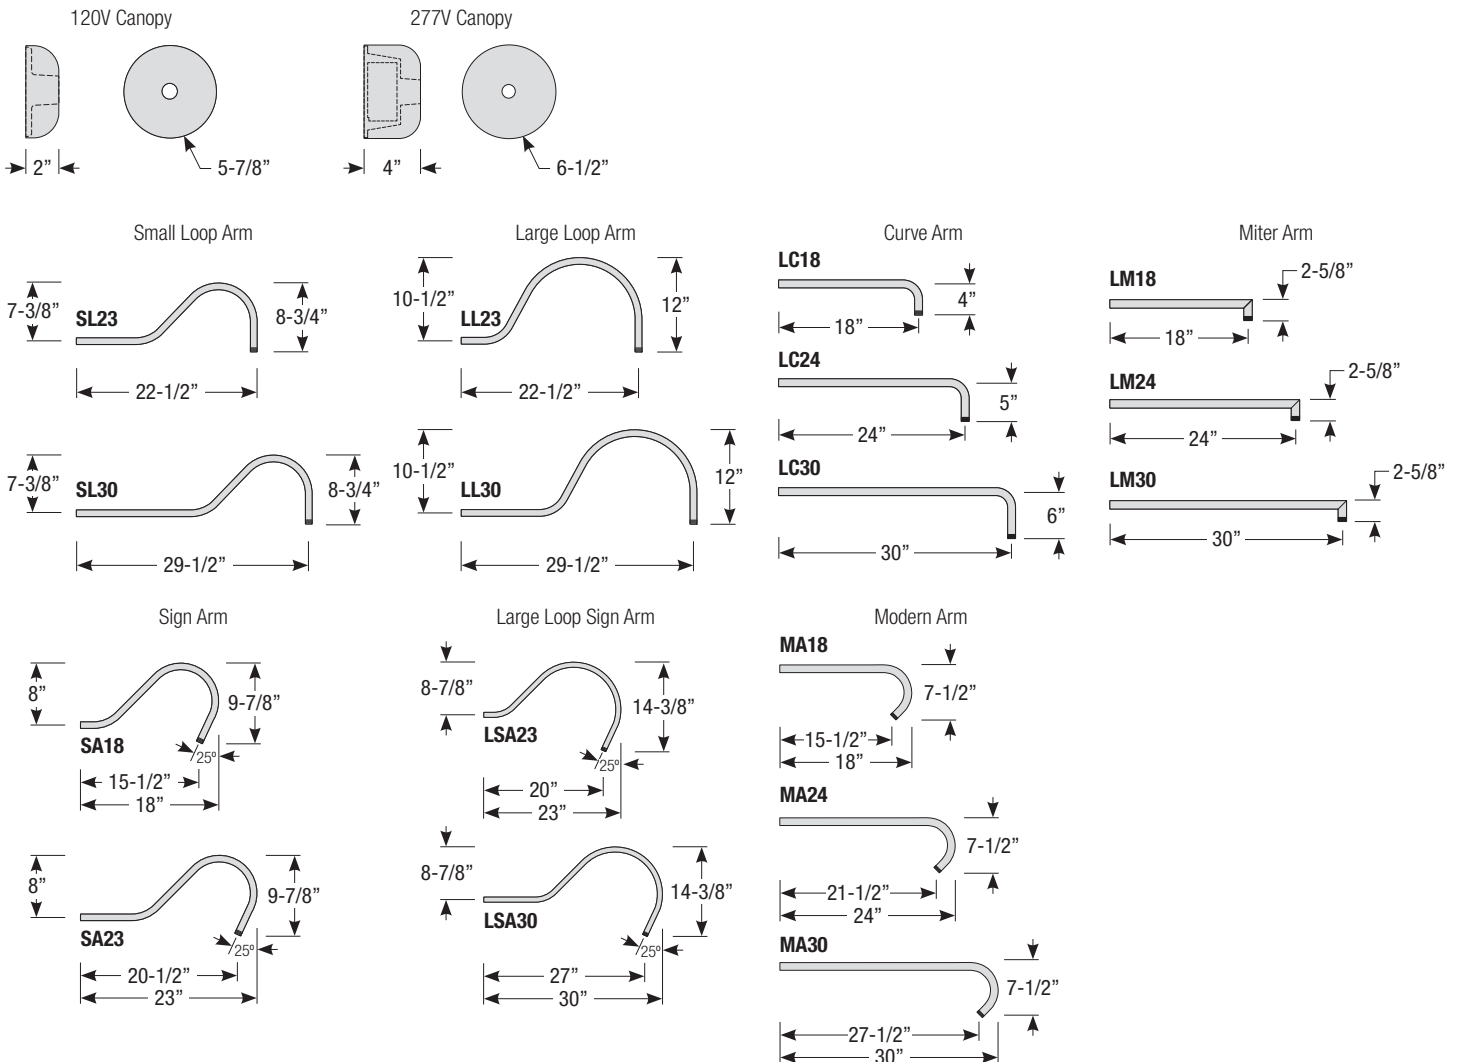

Standard Finishes

	ABL (Aegean Blue)		RD (Red)
	BB (Burnished Bronze)		SGR (Sage Green)
	BK (Gloss Black)		SGW (Semi Gloss White)
	BLU (Blue)		SND (Sand)
	DVG (Dove Gray)		SS (Satin Silver)
	FLG (Flannel Gray)		TBZ (Textured Bronze)
	LG (Lime Green)		TGP (Textured Graphite)
	MB (Matte Black)		TNG (Tangerine)
	MBL (Midnight Blue)		TTL (Tahitian Teal)
	PNA (Painted Natural Aluminum)		WT (Gloss White)
	PNC (Painted Natural Copper)		YEL (Yellow)

Specialty Finishes

	GA (Galvanized)

Note: All arm mounts include canopy

Spec-00024 Revised 08/11/2020

14508 Nelson Ave. City of Industry, CA 91744 • tel: 626.336.4511 • fax: 626.330.4266 • www.TroyRLM.com
©2020 Troy-RLM Lighting, A Division of Troy-CSL Lighting, Inc. All rights reserved. Subject to change without notice.