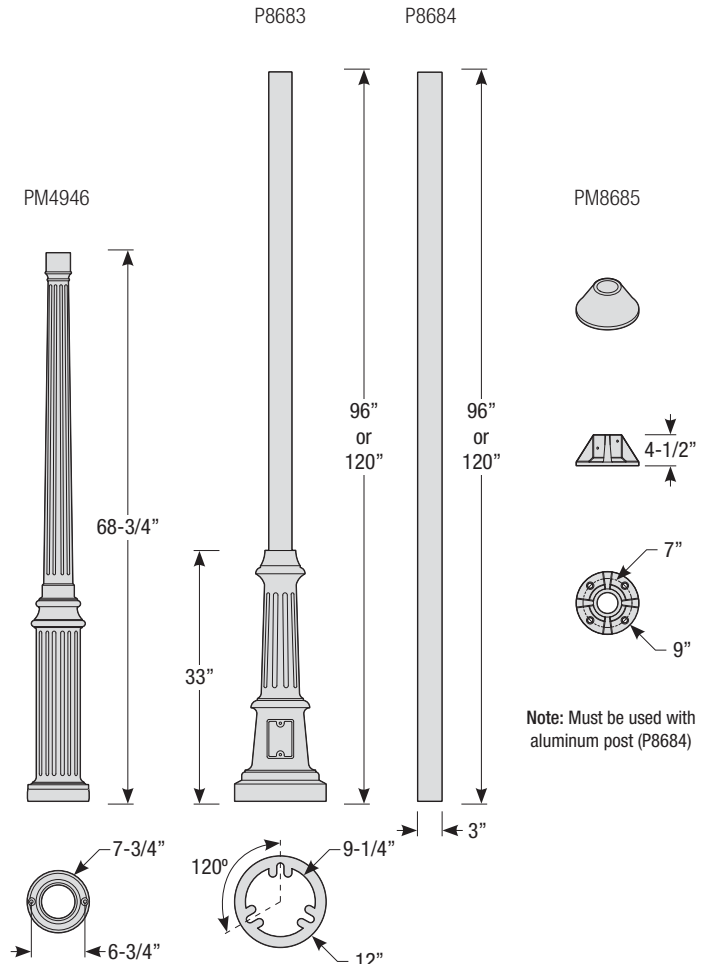

5. Post mount only

Post Type Order Matrix (Example: P8683-96RD)

Post Type	Finish
PM4946 (Cast Aluminum Post)	ABL (Aegean Blue)
P8683-96 (Cast Aluminum Base w/ 96" Aluminum Post)	BB (Burnished Bronze)
P8683-120 (Cast Aluminum Base w/ 120" Aluminum Post)	BK (Gloss Black)
P8684-96 (96" Straight Aluminum Post)	BLU (Blue)
P8684-120 (120" Straight Aluminum Post)	DVG (Dove Gray)
PM8685 (Cast Aluminum Pier Mount - must be used with straight aluminum post, P8684)	FLG (Flannel Gray)
	GA (Galvanized)
	LG (Lime Green)
	MB (Matte Black)
	MBL (Midnight Blue)
	PNA (Painted Natural Aluminum)
	PNC (Painted Natural Copper)
	RD (Red)
	SGR (Sage Green)
	SGW (Semi Gloss White)
	SND (Sand)
	SS (Satin Silver)
	TBZ (Textured Bronze)
	TGP (Textured Graphite)
	TNG (Tangerine)
	TTL (Tahitian Teal)
	WT (Gloss White)
	YEL (Yellow)

Standard Finishes

	ABL (Aegean Blue)		RD (Red)
	BB (Burnished Bronze)		SGR (Sage Green)
	BK (Gloss Black)		SGW (Semi Gloss White)
	BLU (Blue)		SND (Sand)
	DVG (Dove Gray)		SS (Satin Silver)
	FLG (Flannel Gray)		TBZ (Textured Bronze)
	LG (Lime Green)		TGP (Textured Graphite)
	MB (Matte Black)		TNG (Tangerine)
	MBL (Midnight Blue)		TTL (Tahitian Teal)
	PNA (Painted Natural Aluminum)		WT (Gloss White)
	PNC (Painted Natural Copper)		YEL (Yellow)

Specialty Finishes

	GA (Galvanized)

Note: Must be used with aluminum post (P8684)

Spec: 00024 Revised 08/11/2020

14508 Nelson Ave. City of Industry, CA 91744 • tel: 626.336.4511 • fax: 626.330.4266 • www.TroyRLM.com
©2020 Troy-RLM Lighting, A Division of Troy-CSL Lighting, Inc. All rights reserved. Subject to change without notice.