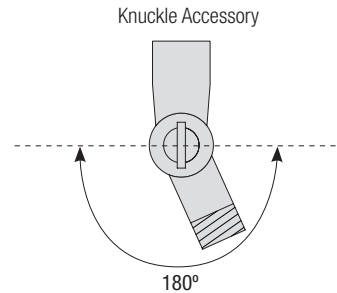

BIRD CAGE

Aluminum Shade with Outer Wire Cage
with Glass and Guard Options

Catalog #:

Project:

Type:

Date:

Notes:

Knuckle Accessory Order Matrix (Example: 2KNLRD)

Pipe	Finish	Finish	Coastal Coating Option
2 (1/2" IP)	KNL (Adjustable 180° Knuckle for Arm Mounts)	ABL (Aegean Blue)	(blank) (No coating)
3 (3/4" IP)		BB (Burnished Bronze) BK (Gloss Black) BLU (Blue) DVG (Dove Gray) FLG (Flannel Gray) GA (Galvanized) LG (Lime Green) MB (Matte Black) MBL (Midnight Blue) PNA (Painted Natural Aluminum) PNC (Painted Natural Copper) RD (Red) SGR (Sage Green) SGW (Semi Gloss White) SND (Sand) SS (Satin Silver) TBZ (Textured Bronze) TGP (Textured Graphite) TNG (Tangerine) TTL (Tahitian Teal) WT (Gloss White) YEL (Yellow)	-C (Coating)

Description

Adjustable knuckle for arm mounts that allow luminaire to be rotated up to 180°.

KEY: Standard Finishes

ABL (Aegean Blue)	LG (Lime Green)	SGR (Sage Green)
BB (Burnished Bronze)	MB (Matte Black)	SGW (Semi Gloss White)
BK (Gloss Black)	MBL (Midnight Blue)	SND (Sand)
BLU (Blue)	PNA (Painted Natural Aluminum)	SS (Satin Silver)
DVG (Dove Gray)	PNC (Painted Natural Copper)	TBZ (Textured Bronze)
FLG (Flannel Gray)	RD (Red)	TGP (Textured Graphite)

Specialty Finishes

TNG (Tangerine)	GA (Galvanized)
TTL (Tahitian Teal)	
WT (Gloss White)	
YEL (Yellow)