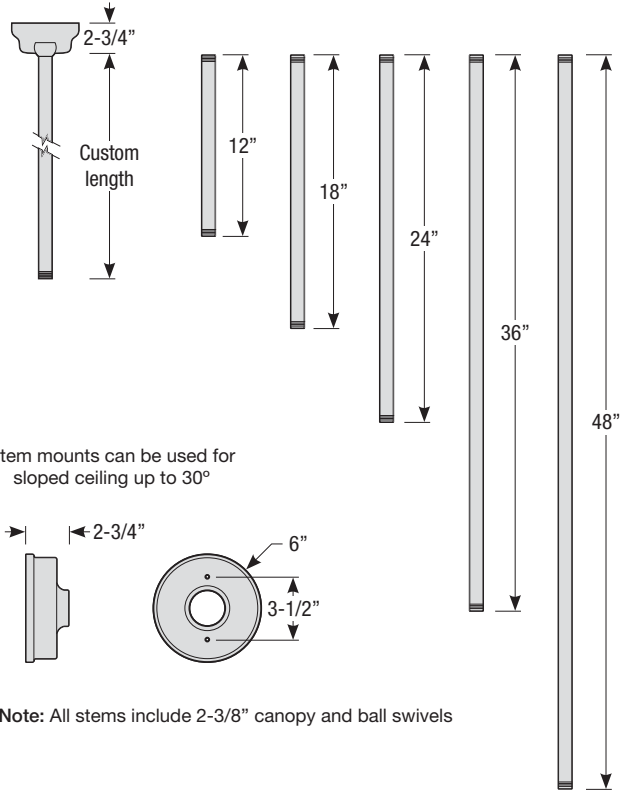

BIRD CAGE

Aluminum Shade with Outer Wire Cage
with Glass and Guard Options

Catalog #:

Project:

Date:

Type:

Notes:

Stem Mount Order Matrix (Example: 2HS18RD)

Pipe	Stem Length	Finish	Coastal Coating Option
2 (1/2" IP)	HS12 (12")	ABL (Aegean Blue)	(blank) (No coating)
	HS18 (18")	BB (Burnished Bronze)	-C (Coating)
	HS24 (24")	BK (Gloss Black)	
	HS36 (36")	BLU (Blue)	
	HS48 (48")	DVG (Dove Gray)	
	HS__ (Custom length from 2" up to 60")	FLG (Flannel Gray)	
		GA (Galvanized)	
		LG (Lime Green)	
		MB (Matte Black)	
		MBL (Midnight Blue)	
		PNA (Painted Natural Aluminum)	
		PNC (Painted Natural Copper)	
		RD (Red)	
		SGR (Sage Green)	
	SGW (Semi Gloss White)		
	SND (Sand)		
	SS (Satin Silver)		
	TBZ (Textured Bronze)		
	TGP (Textured Graphite)		
	TNG (Tangerine)		
	TTL (Tahitian Teal)		
	WT (Gloss White)		
	YEL (Yellow)		

Stem mounts can be used for sloped ceiling up to 30°

Note: All stems include 2-3/8" canopy and ball swivels

KEY: Standard Finishes

ABL (Aegean Blue)	LG (Lime Green)	SGR (Sage Green)
BB (Burnished Bronze)	MB (Matte Black)	SGW (Semi Gloss White)
BK (Gloss Black)	MBL (Midnight Blue)	SND (Sand)
BLU (Blue)	PNA (Painted Natural Aluminum)	SS (Satin Silver)
DVG (Dove Gray)	PNC (Painted Natural Copper)	TBZ (Textured Bronze)
FLG (Flannel Gray)	RD (Red)	TGP (Textured Graphite)

Specialty Finishes

TNG (Tangerine)	GA (Galvanized)
TTL (Tahitian Teal)	
WT (Gloss White)	
YEL (Yellow)