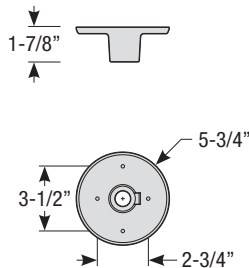

Ceiling Flush Mount Canopy

Note: Ceiling flush mount canopy includes 2" stem

Pendant Canopy