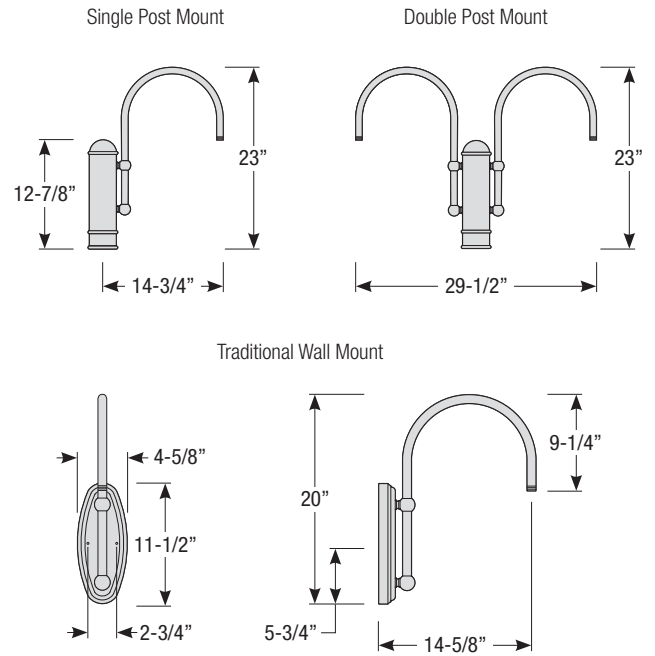

5. Post mount only

Post Type Order Matrix (Example: P8683-96RD)

Post Type	Finish
PM4946 (Cast Aluminum Post)	ABL (Aegean Blue)
P8683-96 (Cast Aluminum Base w/ 96" Aluminum Post)	BB (Burnished Bronze)
P8683-120 (Cast Aluminum Base w/ 120" Aluminum Post)	BK (Gloss Black)
P8684-96 (96" Straight Aluminum Post)	BLU (Blue)
P8684-120 (120" Straight Aluminum Post)	DVG (Dove Gray)
PM8685 (Cast Aluminum Pier Mount - must be used with straight aluminum post, P8684)	FLG (Flannel Gray)
	GA (Galvanized)
	LG (Lime Green)
	MB (Matte Black)
	MBL (Midnight Blue)
	PNA (Painted Natural Aluminum)
	PNC (Painted Natural Copper)
	RD (Red)
	SGR (Sage Green)
	SGW (Semi Gloss White)
	SND (Sand)
	SS (Satin Silver)
	TBZ (Textured Bronze)
	TGP (Textured Graphite)
	TNG (Tangerine)
	TTL (Tahitian Teal)
	WT (Gloss White)
	YEL (Yellow)

Standard Finishes

	ABL (Aegean Blue)		RD (Red)
	BB (Burnished Bronze)		SGR (Sage Green)
	BK (Gloss Black)		SGW (Semi Gloss White)
	BLU (Blue)		SND (Sand)
	DVG (Dove Gray)		SS (Satin Silver)
	FLG (Flannel Gray)		TBZ (Textured Bronze)
	LG (Lime Green)		TGP (Textured Graphite)
	MB (Matte Black)		TNG (Tangerine)
	MBL (Midnight Blue)		TTL (Tahitian Teal)
	PNA (Painted Natural Aluminum)		WT (Gloss White)
	PNC (Painted Natural Copper)		YEL (Yellow)

Specialty Finishes

	GA (Galvanized)

Note: Must be used with aluminum post (P8684)

Spec: 00024 Revised 08/11/2020

14508 Nelson Ave. City of Industry, CA 91744 • tel: 626.336.4511 • fax: 626.330.4266 • www.TroyRLM.com
©2020 Troy-RLM Lighting, A Division of Troy-CSL Lighting, Inc. All rights reserved. Subject to change without notice.