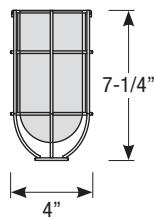

Wire Cage with Glass Enclosure

- Wire cage can be specified in all standard and specialized finishes, and will match shade finish unless otherwise specified (Note: For galvanized shade finishes, wire cage is finished in Painted Natural Aluminum)
- Glass is available in clear (-CGWC) and frosted (-FGWC)