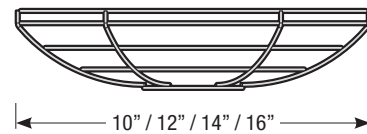

Wire Guard (-WG)

- Wire cage can be specified in all standard and specialized finishes, and will match shade finish unless otherwise specified (Note: For galvanized shade finishes, wire guard is finished in Painted Natural Aluminum)