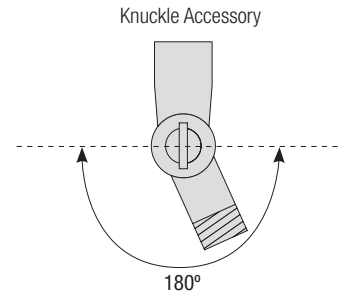

DEEP REFLECTOR

Aluminum Shade
with Glass and Guard Options

Catalog #:

Project:

Date:

Type:

Notes:

Knuckle Accessory Order Matrix (Example: 2KNLMBL)

Pipe	Finish	Finish	Coastal Coating Option
2 (1/2" IP)	KNL (Adjustable 180° Knuckle for Arm Mounts)	ABL (Aegean Blue)	(blank) (No coating)
3 (3/4" IP)		BB (Burnished Bronze) BK (Gloss Black) BLU (Blue) DVG (Dove Gray) FLG (Flannel Gray) GA (Galvanized) LG (Lime Green) MB (Matte Black) MBL (Midnight Blue) PNA (Painted Natural Aluminum) PNC (Painted Natural Copper) RD (Red) SGR (Sage Green) SGW (Semi Gloss White) SND (Sand) SS (Satin Silver) TBZ (Textured Bronze) TGP (Textured Graphite) TNG (Tangerine) TTL (Tahitian Teal) WT (Gloss White) YEL (Yellow)	-C (Coating)

Description

Adjustable knuckle for arm mounts that allow luminaire to be rotated up to 180°.

KEY: Standard Finishes

ABL (Aegean Blue)	LG (Lime Green)	SGR (Sage Green)
BB (Burnished Bronze)	MB (Matte Black)	SGW (Semi Gloss White)
BK (Gloss Black)	MBL (Midnight Blue)	SND (Sand)
BLU (Blue)	PNA (Painted Natural Aluminum)	SS (Satin Silver)
DVG (Dove Gray)	PNC (Painted Natural Copper)	TBZ (Textured Bronze)
FLG (Flannel Gray)	RD (Red)	TGP (Textured Graphite)

Specialty Finishes

TNG (Tangerine)	GA (Galvanized)
TTL (Tahitian Teal)	
WT (Gloss White)	
YEL (Yellow)