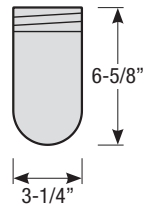

DEEP REFLECTOR

Aluminum Shade
with Glass and Guard Options

Catalog #:

Project:

Date:

Type:

Notes:

Glass Enclosure

- Glass is available in clear (-CG) and frosted (-FG)