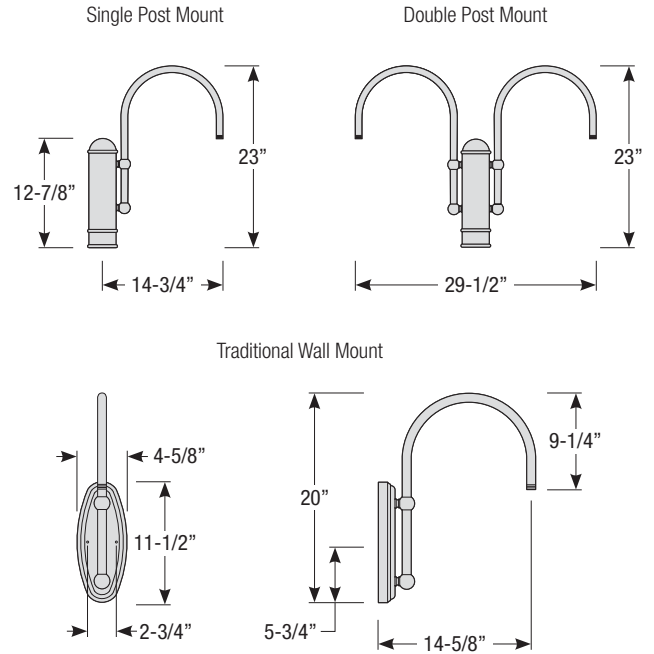

DEEP REFLECTOR

Aluminum Shade
with Glass and Guard Options

Catalog #:

Project:

Date:

Type:

Notes:

Post / Wall Mount Order Matrix (Example: 2W1MBL)

Pipe	Mount Type	Finish	Input Voltage
2 (1/2" IP)	P1 (Single Post Mount) P2 (Double Post Mount) W1 (Traditional Wall Mount)	ABL (Aegean Blue)	(blank) (120V)
		BB (Burnished Bronze)	-27* (277V)
		BK (Gloss Black)	
		BLU (Blue)	
		DVG (Dove Gray)	
		FLG (Flannel Gray)	
		GA (Galvanized)	
		LG (Lime Green)	
		MB (Matte Black)	
		MBL (Midnight Blue)	
		PNA (Painted Natural Aluminum)	
		PNC (Painted Natural Copper)	
		RD (Red)	
SGR (Sage Green)			
SGW (Semi Gloss White)			
SND (Sand)			
SS (Satin Silver)			
TBZ (Textured Bronze)			
TGP (Textured Graphite)			
TNG (Tangerine)			
TTL (Tahitian Teal)			
WT (Gloss White)			
YEL (Yellow)			

5. Wall mount only   6. Post mount only