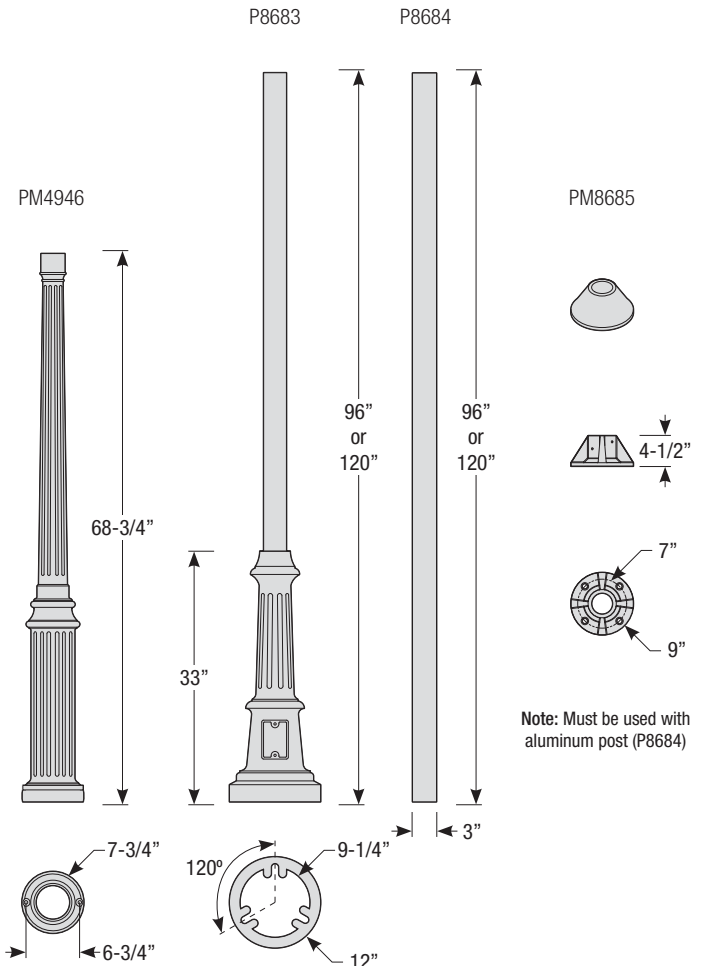

Post Type Order Matrix (Example: P8683-96MBL)

Post Type	Finish
PM4946 (Cast Aluminum Post)	ABL (Aegean Blue)
P8683-96 (Cast Aluminum Base w/ 96" Aluminum Post)	BB (Burnished Bronze)
P8683-120 (Cast Aluminum Base w/ 120" Aluminum Post)	BK (Gloss Black)
P8684-96 (96" Straight Aluminum Post)	BLU (Blue)
P8684-120 (120" Straight Aluminum Post)	DVG (Dove Gray)
PM8685 (Cast Aluminum Pier Mount - must be used with straight aluminum post, P8684)	FLG (Flannel Gray)
	GA (Galvanized)
	LG (Lime Green)
	MB (Matte Black)
	MBL (Midnight Blue)
	PNA (Painted Natural Aluminum)
	PNC (Painted Natural Copper)
	RD (Red)
	SGR (Sage Green)
	SGW (Semi Gloss White)
	SND (Sand)
	SS (Satin Silver)
	TBZ (Textured Bronze)
	TGP (Textured Graphite)
	TNG (Tangerine)
	TTL (Tahitian Teal)
	WT (Gloss White)
	YEL (Yellow)