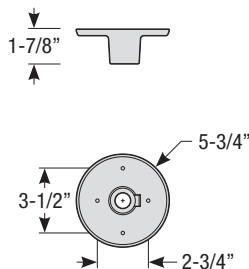

Ceiling Flush Mount Canopy

Note: Ceiling flush mount canopy includes 2" stem

Pendant Canopy