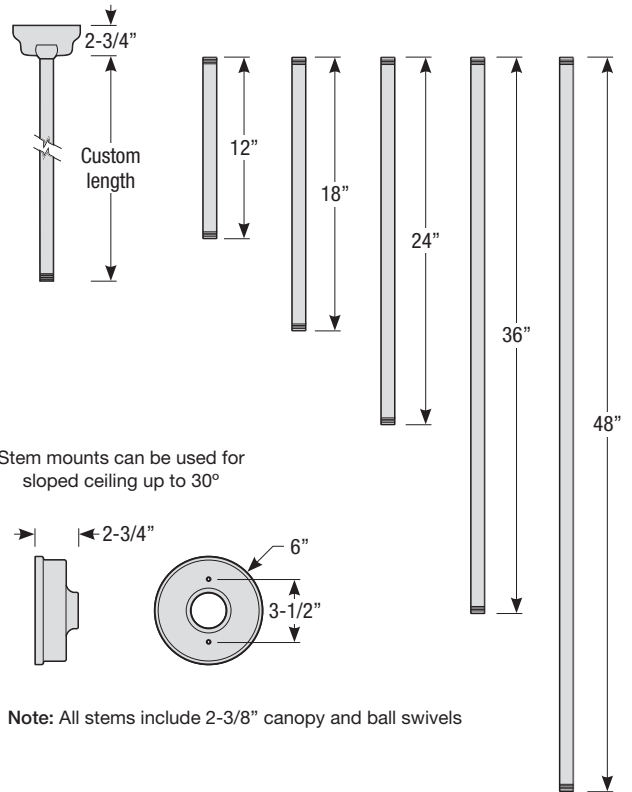

DEEP REFLECTOR

Aluminum Shade
with Glass and Guard Options

Catalog #:

Project:

Date:

Type:

Notes:

Stem Mount Order Matrix (Example: 2HS18MBL)

Pipe	Stem Length	Finish	Coastal Coating Option
2 (1/2" IP)	HS12 (12")	ABL (Aegean Blue)	(blank) (No coating)
	HS18 (18")	BB (Burnished Bronze)	-C (Coating)
	HS24 (24")	BK (Gloss Black)	
	HS36 (36")	BLU (Blue)	
	HS48 (48")	DVG (Dove Gray)	
	HS__ (Custom length from 2" up to 60")	FLG (Flannel Gray)	
		GA (Galvanized)	
		LG (Lime Green)	
		MB (Matte Black)	
		MBL (Midnight Blue)	
		PNA (Painted Natural Aluminum)	
		PNC (Painted Natural Copper)	
		RD (Red)	
		SGR (Sage Green)	
	SGW (Semi Gloss White)		
	SND (Sand)		
	SS (Satin Silver)		
	TBZ (Textured Bronze)		
	TGP (Textured Graphite)		
	TNG (Tangerine)		
	TTL (Tahitian Teal)		
	WT (Gloss White)		
	YEL (Yellow)		

Stem mounts can be used for sloped ceiling up to 30°

Note: All stems include 2-3/8" canopy and ball swivels

KEY: Standard Finishes

ABL (Aegean Blue)	LG (Lime Green)	SGR (Sage Green)
BB (Burnished Bronze)	MB (Matte Black)	SGW (Semi Gloss White)
BK (Gloss Black)	MBL (Midnight Blue)	SND (Sand)
BLU (Blue)	PNA (Painted Natural Aluminum)	SS (Satin Silver)
DVG (Dove Gray)	PNC (Painted Natural Copper)	TBZ (Textured Bronze)
FLG (Flannel Gray)	RD (Red)	TGP (Textured Graphite)

Specialty Finishes

TNG (Tangerine)	GA (Galvanized)
TTL (Tahitian Teal)	
WT (Gloss White)	
YEL (Yellow)