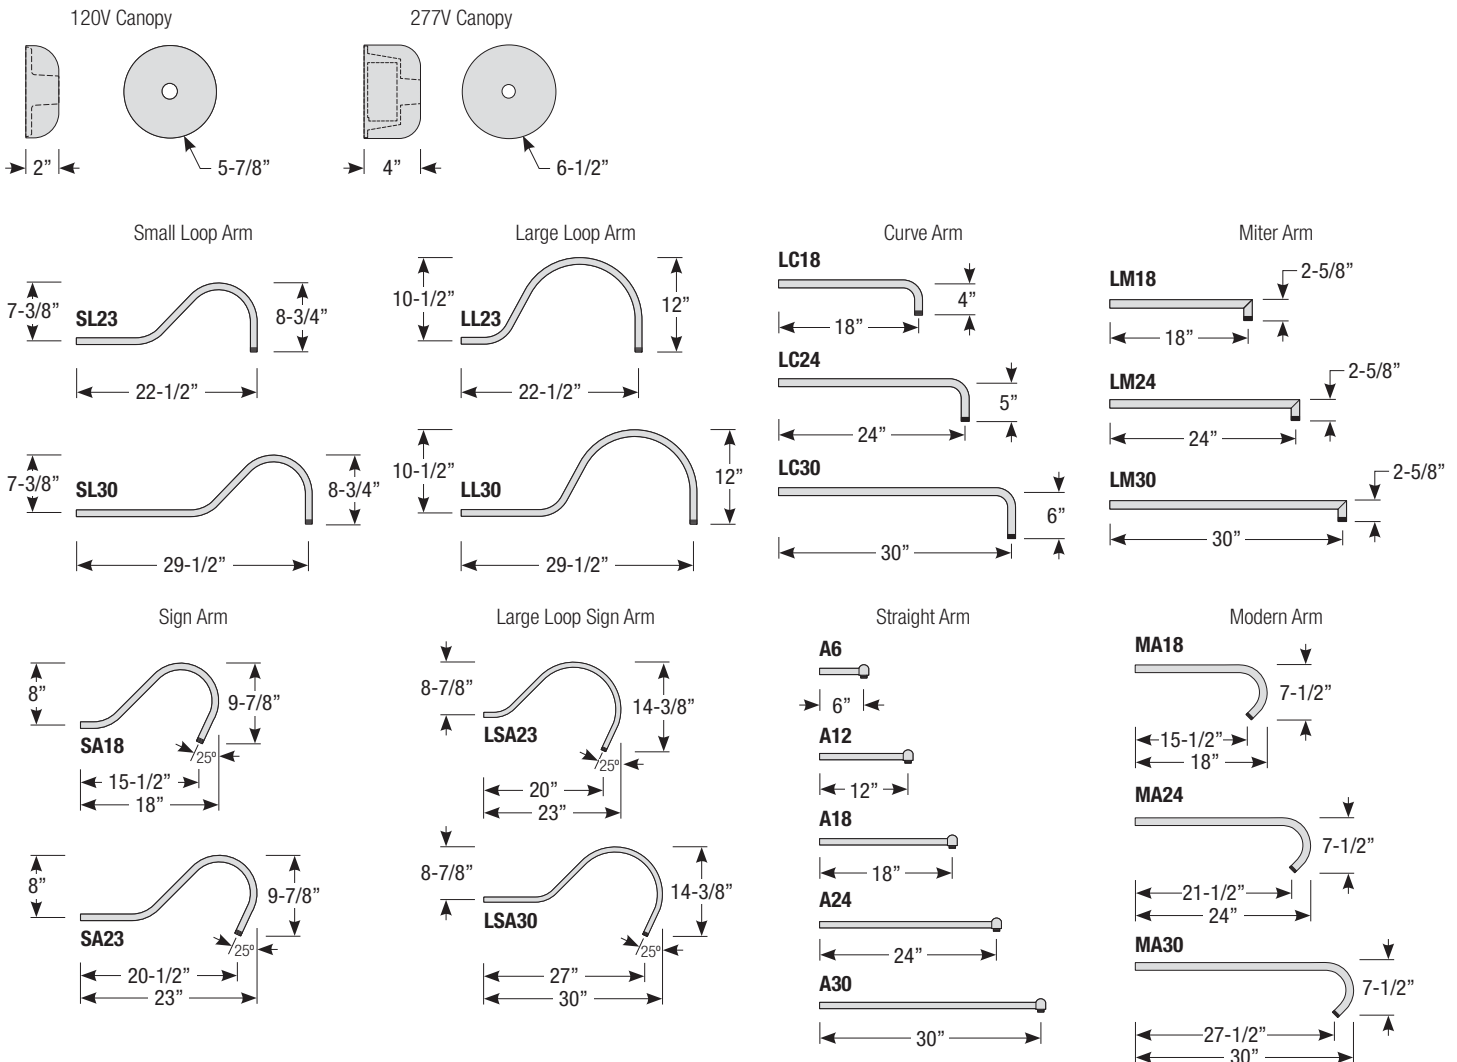

Standard Finishes

- **ABL** (Aegean Blue)
- **BB** (Burnished Bronze)
- **BK** (Gloss Black)
- **BLU** (Blue)
- **DVG** (Dove Gray)
- **FLG** (Flannel Gray)
- **LG** (Lime Green)
- **MB** (Matte Black)
- **MBL** (Midnight Blue)
- **PNA** (Painted Natural Aluminum)
- **PNC** (Painted Natural Copper)
- **RD** (Red)
- **SGR** (Sage Green)
- **SGW** (Semi Gloss White)
- **SND** (Sand)
- **SS** (Satin Silver)
- **TBZ** (Textured Bronze)
- **TGP** (Textured Graphite)
- **TNG** (Tangerine)
- **TTL** (Tahitian Teal)
- **WT** (Gloss White)
- **YEL** (Yellow)

Specialty Finishes

- **GA** (Galvanized)

Note: All arm mounts include canopy

Spec-00027 Revised 08/11/2020

14508 Nelson Ave. City of Industry, CA 91744 • tel: 626.336.4511 • fax: 626.330.4266 • www.TroyRLM.com
©2020 Troy-RLM Lighting, A Division of Troy-CSL Lighting, Inc. All rights reserved. Subject to change without notice.