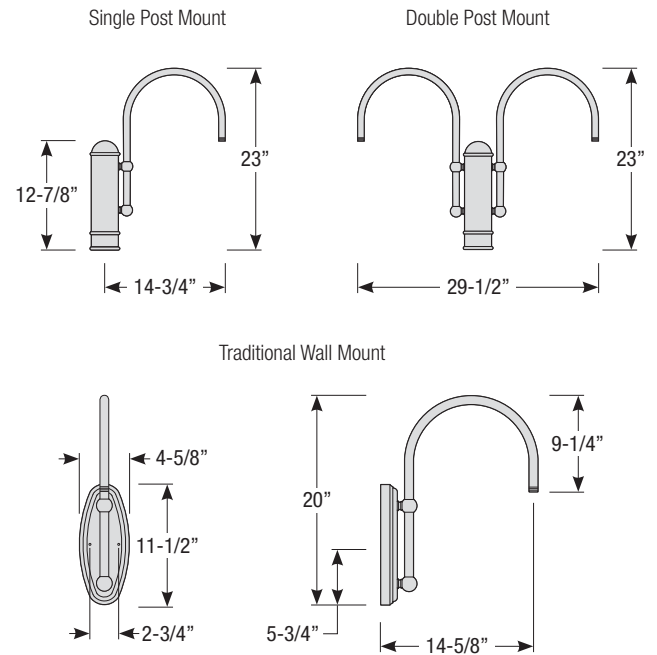

3. Post mount only

Post Type Order Matrix (Example: P8683-96TTL)

Post Type	Finish
PM4946 (Cast Aluminum Post)	ABL (Aegean Blue)
P8683-96 (Cast Aluminum Base w/ 96" Aluminum Post)	BB (Burnished Bronze)
P8683-120 (Cast Aluminum Base w/ 120" Aluminum Post)	BK (Gloss Black)
P8684-96 (96" Straight Aluminum Post)	BLU (Blue)
P8684-120 (120" Straight Aluminum Post)	DVG (Dove Gray)
PM8685 (Cast Aluminum Pier Mount - must be used with straight aluminum post, P8684)	FLG (Flannel Gray)
	GA (Galvanized)
	LG (Lime Green)
	MB (Matte Black)
	MBL (Midnight Blue)
	PNA (Painted Natural Aluminum)
	PNC (Painted Natural Copper)
	RD (Red)
	SGR (Sage Green)
	SGW (Semi Gloss White)
	SND (Sand)
	SS (Satin Silver)
	TBZ (Textured Bronze)
	TGP (Textured Graphite)
	TNG (Tangerine)
	TTL (Tahitian Teal)
	WT (Gloss White)
	YEL (Yellow)

Standard Finishes

ABL (Aegean Blue)	RD (Red)
BB (Burnished Bronze)	SGR (Sage Green)
BK (Gloss Black)	SGW (Semi Gloss White)
BLU (Blue)	SND (Sand)
DVG (Dove Gray)	SS (Satin Silver)
FLG (Flannel Gray)	TBZ (Textured Bronze)
LG (Lime Green)	TGP (Textured Graphite)
MB (Matte Black)	TNG (Tangerine)
MBL (Midnight Blue)	TTL (Tahitian Teal)
PNA (Painted Natural Aluminum)	WT (Gloss White)
PNC (Painted Natural Copper)	YEL (Yellow)

Specialty Finishes

GA (Galvanized)

Spec-00027 Revised 08/11/2020

14508 Nelson Ave. City of Industry, CA 91744 • tel: 626.336.4511 • fax: 626.330.4266 • www.TroyRLM.com
©2020 Troy-RLM Lighting, A Division of Troy-CSL Lighting, Inc. All rights reserved. Subject to change without notice.