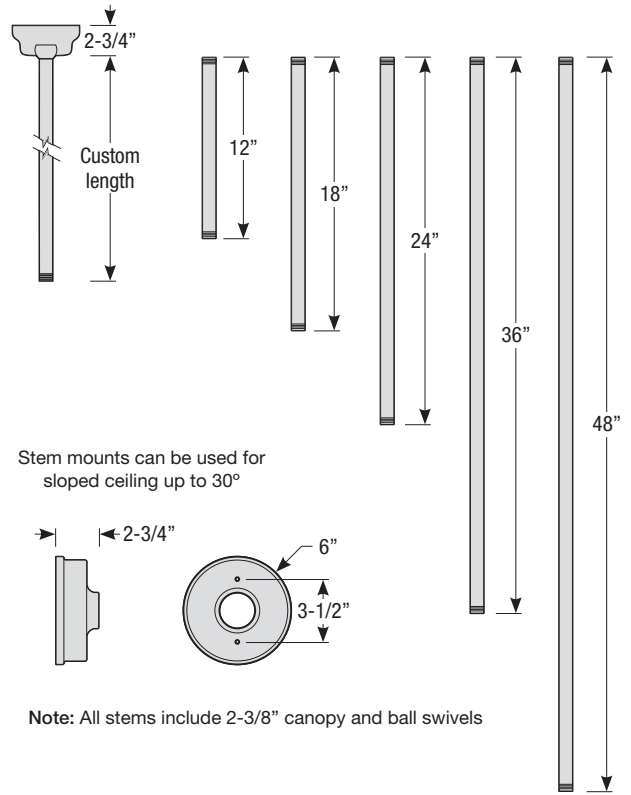

DOME

Aluminum Shade with Solite Lens,
Two-Toned Shade and Lens Ring Option

Catalog #:

Project:

Date:

Type:

Notes:

Stem Mount Order Matrix (Example: 2HS36TTL)

Pipe	Stem Length	Finish	Coastal Coating Option
2 (1/2" IP)	HS12 (12")	ABL (Aegean Blue)	(blank) (No coating)
	HS18 (18")	BB (Burnished Bronze)	-C (Coating)
	HS24 (24")	BK (Gloss Black)	
	HS36 (36")	BLU (Blue)	
	HS48 (48")	DVG (Dove Gray)	
	HS_ (Custom length from 2" up to 60")	FLG (Flannel Gray)	
		GA (Galvanized)	
		LG (Lime Green)	
		MB (Matte Black)	
		MBL (Midnight Blue)	
		PNA (Painted Natural Aluminum)	
		PNC (Painted Natural Copper)	
		RD (Red)	
		SGR (Sage Green)	
	SGW (Semi Gloss White)		
	SND (Sand)		
	SS (Satin Silver)		
	TBZ (Textured Bronze)		
	TGP (Textured Graphite)		
	TNG (Tangerine)		
	TTL (Tahitian Teal)		
	WT (Gloss White)		
	YEL (Yellow)		

Note: All stems include 2-3/8" canopy and ball swivels

KEY: Standard Finishes

ABL (Aegean Blue)	LG (Lime Green)	SGR (Sage Green)
BB (Burnished Bronze)	MB (Matte Black)	SGW (Semi Gloss White)
BK (Gloss Black)	MBL (Midnight Blue)	SND (Sand)
BLU (Blue)	PNA (Painted Natural Aluminum)	SS (Satin Silver)
DVG (Dove Gray)	PNC (Painted Natural Copper)	TBZ (Textured Bronze)
FLG (Flannel Gray)	RD (Red)	TGP (Textured Graphite)

Specialty Finishes

TNG (Tangerine)	TTL (Tahitian Teal)	GA (Galvanized)
WT (Gloss White)	YEL (Yellow)