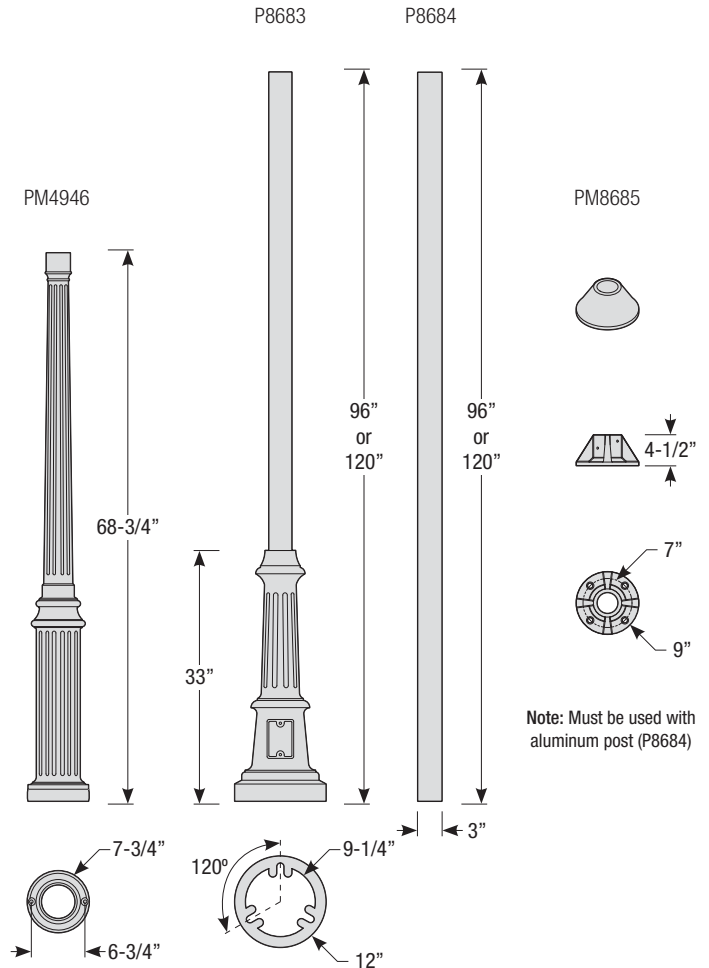

3. Post mount only

Post Type Order Matrix (Example: P8683-96TTL)

Post Type	Finish
PM4946 (Cast Aluminum Post)	ABL (Aegean Blue)
P8683-96 (Cast Aluminum Base w/ 96" Aluminum Post)	BB (Burnished Bronze)
P8683-120 (Cast Aluminum Base w/ 120" Aluminum Post)	BK (Gloss Black)
P8684-96 (96" Straight Aluminum Post)	BLU (Blue)
P8684-120 (120" Straight Aluminum Post)	DVG (Dove Gray)
PM8685 (Cast Aluminum Pier Mount - must be used with straight aluminum post, P8684)	FLG (Flannel Gray)
	GA (Galvanized)
	LG (Lime Green)
	MB (Matte Black)
	MBL (Midnight Blue)
	PNA (Painted Natural Aluminum)
	PNC (Painted Natural Copper)
	RD (Red)
	SGR (Sage Green)
	SGW (Semi Gloss White)
	SND (Sand)
	SS (Satin Silver)
	TBZ (Textured Bronze)
	TGP (Textured Graphite)
	TNG (Tangerine)
	TTL (Tahitian Teal)
	WT (Gloss White)
	YEL (Yellow)

Standard Finishes

ABL (Aegean Blue)	RD (Red)
BB (Burnished Bronze)	SGR (Sage Green)
BK (Gloss Black)	SGW (Semi Gloss White)
BLU (Blue)	SND (Sand)
DVG (Dove Gray)	SS (Satin Silver)
FLG (Flannel Gray)	TBZ (Textured Bronze)
LG (Lime Green)	TGP (Textured Graphite)
MB (Matte Black)	TNG (Tangerine)
MBL (Midnight Blue)	TTL (Tahitian Teal)
PNA (Painted Natural Aluminum)	WT (Gloss White)
PNC (Painted Natural Copper)	YEL (Yellow)

Specialty Finishes

GA (Galvanized)

Spec-00027 Revised 08/11/2020

14508 Nelson Ave. City of Industry, CA 91744 • tel: 626.336.4511 • fax: 626.330.4266 • www.TroyRLM.com
©2020 Troy-RLM Lighting, A Division of Troy-CSL Lighting, Inc. All rights reserved. Subject to change without notice.