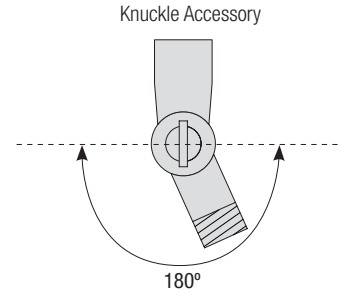

DOME

Aluminum Shade with Solite Lens,
Two-Toned Shade and Lens Ring Option

Catalog #:

Project:

Type:

Date:

Notes:

Knuckle Accessory Order Matrix (Example: 2KNLTTL)

Pipe	Finish	Finish	Coastal Coating Option
2 (1/2" IP)	KNL (Adjustable 180° Knuckle for Arm Mounts)	ABL (Aegean Blue)	(blank) (No coating)
3 (3/4" IP)		BB (Burnished Bronze)	-C (Coating)
		BK (Gloss Black)	
		BLU (Blue)	
		DVG (Dove Gray)	
		FLG (Flannel Gray)	
		GA (Galvanized)	
		LG (Lime Green)	
		MB (Matte Black)	
		MBL (Midnight Blue)	
		PNA (Painted Natural Aluminum)	
		PNC (Painted Natural Copper)	
		RD (Red)	
		SGR (Sage Green)	
		SGW (Semi Gloss White)	
		SND (Sand)	
		SS (Satin Silver)	
		TBZ (Textured Bronze)	
		TGP (Textured Graphite)	
		TNG (Tangerine)	
		TTL (Tahitian Teal)	
		WT (Gloss White)	
		YEL (Yellow)	

Description

Adjustable knuckle for arm mounts that allow luminaire to be rotated up to 180°.

KEY: Standard Finishes

ABL (Aegean Blue)	LG (Lime Green)	SGR (Sage Green)
BB (Burnished Bronze)	MB (Matte Black)	SGW (Semi Gloss White)
BK (Gloss Black)	MBL (Midnight Blue)	SND (Sand)
BLU (Blue)	PNA (Painted Natural Aluminum)	SS (Satin Silver)
DVG (Dove Gray)	PNC (Painted Natural Copper)	TBZ (Textured Bronze)
FLG (Flannel Gray)	RD (Red)	TGP (Textured Graphite)

Specialty Finishes

TNG (Tangerine)	GA (Galvanized)
TTL (Tahitian Teal)	
WT (Gloss White)	
YEL (Yellow)