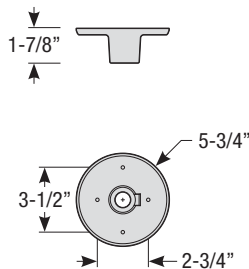

Ceiling Flush Mount Canopy

Note: Ceiling flush mount canopy includes 2" stem

Pendant Canopy