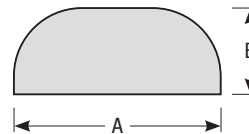

DOME

Aluminum Shade with Solite Lens,
Two-Toned Shade and Lens Ring Option

Catalog #:

Project:

Type:

Date:

Notes:

Electrical

- 120V input (277V available in arm and post option only)
- Integrated power supply allows the fixture to be connected directly into line voltage
- Pre-wired and ready for install
- LED is dimmable with Incandescent/Triac dimmers

Mounting

- 1/2" or 3/4" IP for arms. Flush mount, stems and post available only in 1/2"
- 9' Pendant cord available in black or white cord (includes 5" canopy with the same finish as the shade)

Finishes

- Two-toned shade and lens ring finish options
- Available in 21 standard and 2 specialty finishes with optional coastal coating to protect finish in coastal environments (add "-C" to the finish)
- Consult factory for custom finish options

Listing

UL listed to US and Canadian standards for wet locations