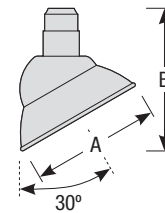

EMBLEM

Aluminum Shade
with Glass and Guard Options

Catalog #:

Project:

Date:

Type:

Notes:

Electrical

- 120V input (277V available in arm and post option only)
- Integrated power supply allows the fixture to be connected directly into line voltage
- Pre-wired and ready for install
- LED is dimmable with Incandescent/Triac dimmers

Mounting

- 1/2" or 3/4" IP for arms. Flush mount and post available only in 1/2"

Finishes

- Shade and mounting finish options
- Available in 21 standard and 2 specialty finishes with optional coastal coating to protect finish in coastal environments (add "-C" to the finish)
- Inner shade is painted gloss white
- Consult factory for custom finish options

Optional Accessories

- Glass, Cast Guard, Wire Cage or Wire Guard options available

Listing

UL listed to US and Canadian standards for wet location

	A	B
RE8	8"	9-3/8"
RE10	10"	11-5/8"
RE12	12"	13"

Emblem Order Matrix (Example: RE10LED1227MB-3)

Diameter	Lamp / LED	Finish	Coastal Coating Option	Accessories	Mounting Type
RE8 (8")	M (Medium Base, 100W max.)	ABL (Aegean Blue)	(blank) (No coating)	(blank) (No accessories)	-2 (1/2" IP)
RE10 (10")	GU2413¹ (13W GU24 / 2700K)	BB (Burnished Bronze)	-C (Coating)	-CG (Clear Glass)	-3 (3/4" IP)
RE12 (12")	GU2418¹ (18W GU24 / 2700K)	BK (Gloss Black)		-FG (Frosted Glass)	-F (Flush Mount)
	GU2426¹ (26W GU24 / 2700K)	BLU (Blue)		-CGG (Clear Glass w/ Cast Guard)	
	GU2432^{1,2} (32W GU24 / 2700K)	DVG (Dove Gray)		-FGG (Frosted Glass w/ Cast Guard)	
	GU2442^{1,2} (42W GU24 / 2700K)	FLG (Flannel Gray)		-CGWC (Clear Glass w/ Wire Cage)	
	LED1227^{1,3,4} (12W LED / 2700K / 90 CRI / 844lm)	GA (Galvanized)		-FGWC (Frosted Glass w/ Wire Cage)	
	LED1230^{1,3,4} (12W LED / 3000K / 90 CRI / 861lm)	LG (Lime Green)		-WG (Wire Guard)	
	LED1235^{1,3,4} (12W LED / 3500K / 90 CRI / 872lm)	MB (Matte Black)			
	LED1240^{1,3,4} (12W LED / 4000K / 90 CRI / 889lm)	MBL (Midnight Blue)			
	LED1827^{1,3,4} (18W LED / 2700K / 90 CRI / 1265lm)	PNA (Painted Natural Aluminum)			
	LED1830^{1,3,4} (18W LED / 3000K / 90 CRI / 1288lm)	PNC (Painted Natural Copper)			
	LED1835^{1,3,4} (18W LED / 3500K / 90 CRI / 1311lm)	RD (Red)			
	LED1840^{1,3,4} (18W LED / 4000K / 90 CRI / 1334lm)	SGR (Sage Green)			
		SGW (Semi Gloss White)			
		SND (Sand)			
		SS (Satin Silver)			
		TBZ (Textured Bronze)			
		TGP (Textured Graphite)			
		TNG (Tangerine)			
		TTL (Tahitian Teal)			
		WT (Gloss White)			

1. Lamps must be specified, and are not included in shade cost
2. Not for use in glass/cast guard/wire cage
3. Glass enclosure must be specified
4. Lumen are raw LED value

KEY: Standard Finishes

ABL (Aegean Blue)	LG (Lime Green)	SGR (Sage Green)
BB (Burnished Bronze)	MB (Matte Black)	SGW (Semi Gloss White)
BK (Gloss Black)	MBL (Midnight Blue)	SND (Sand)
BLU (Blue)	PNA (Painted Natural Aluminum)	SS (Satin Silver)
DVG (Dove Gray)	PNC (Painted Natural Copper)	TBZ (Textured Bronze)
FLG (Flannel Gray)	RD (Red)	TGP (Textured Graphite)

Specialty Finishes

TNG (Tangerine)	GA (Galvanized)
TTL (Tahitian Teal)	
WT (Gloss White)	

Spec-00028 Revised 03/27/2020

14508 Nelson Ave. City of Industry, CA 91744 • tel: 626.336.4511 • fax: 626.330.4266 • www.TroyRLM.com
©2020 Troy-RLM Lighting, A Division of Troy-CSL Lighting, Inc.
All rights reserved. Subject to change without notice.