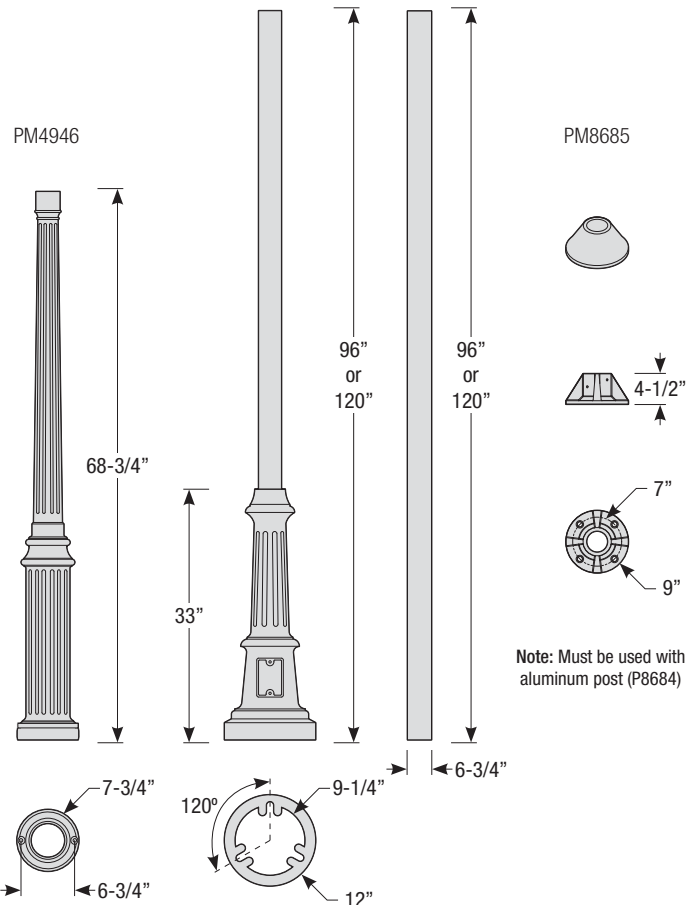

P8683

P8684

Spec-00028 Revised 03/27/2020