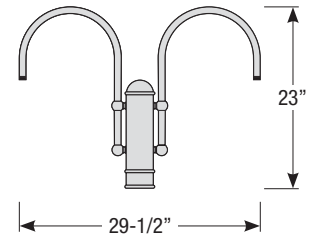

## Post / Wall Mount Order Matrix (Example: 2W1MB)

Pipe	Mount Type	Finish	Input Voltage
2 (1/2" IP)	P1 (Single Post Mount) P2 (Double Post Mount) W1 (Traditional Wall Mount)	ABL (Aegean Blue)	(blank) (120V)
		BB (Burnished Bronze)	-27 <sup>s</sup> (277V)
		BK (Gloss Black)	
	BLU (Blue)		
	DVG (Dove Gray)		
	FLG (Flannel Gray)		
	GA (Galvanized)		
	LG (Lime Green)		
	MB (Matte Black)		
	MBL (Midnight Blue)		
	PNA (Painted Natural Aluminum)		
	PNC (Painted Natural Copper)		
	RD (Red)		
	SGR (Sage Green)		
	SGW (Semi Gloss White)		
	SND (Sand)		
	SS (Satin Silver)		
TBZ (Textured Bronze)			
TGP (Textured Graphite)			
TNG (Tangerine)			
TTL (Tahitian Teal)			
WT (Gloss White)			

5. Post mount only

Single Post Mount

Double Post Mount

Traditional Wall Mount