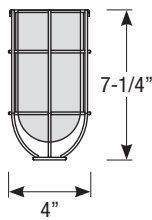

## Glass Enclosure

- Glass is available in clear (-CG) and frosted (-FG)