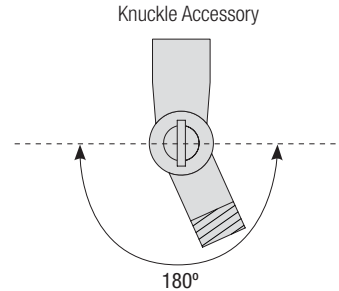

### Description

Adjustable knuckle for arm mounts that allow luminaire to be rotated up to 180°.