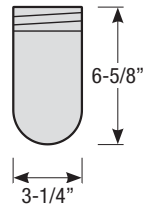

## Glass Enclosure

- Glass is available in clear (-CG) and frosted (-FG)