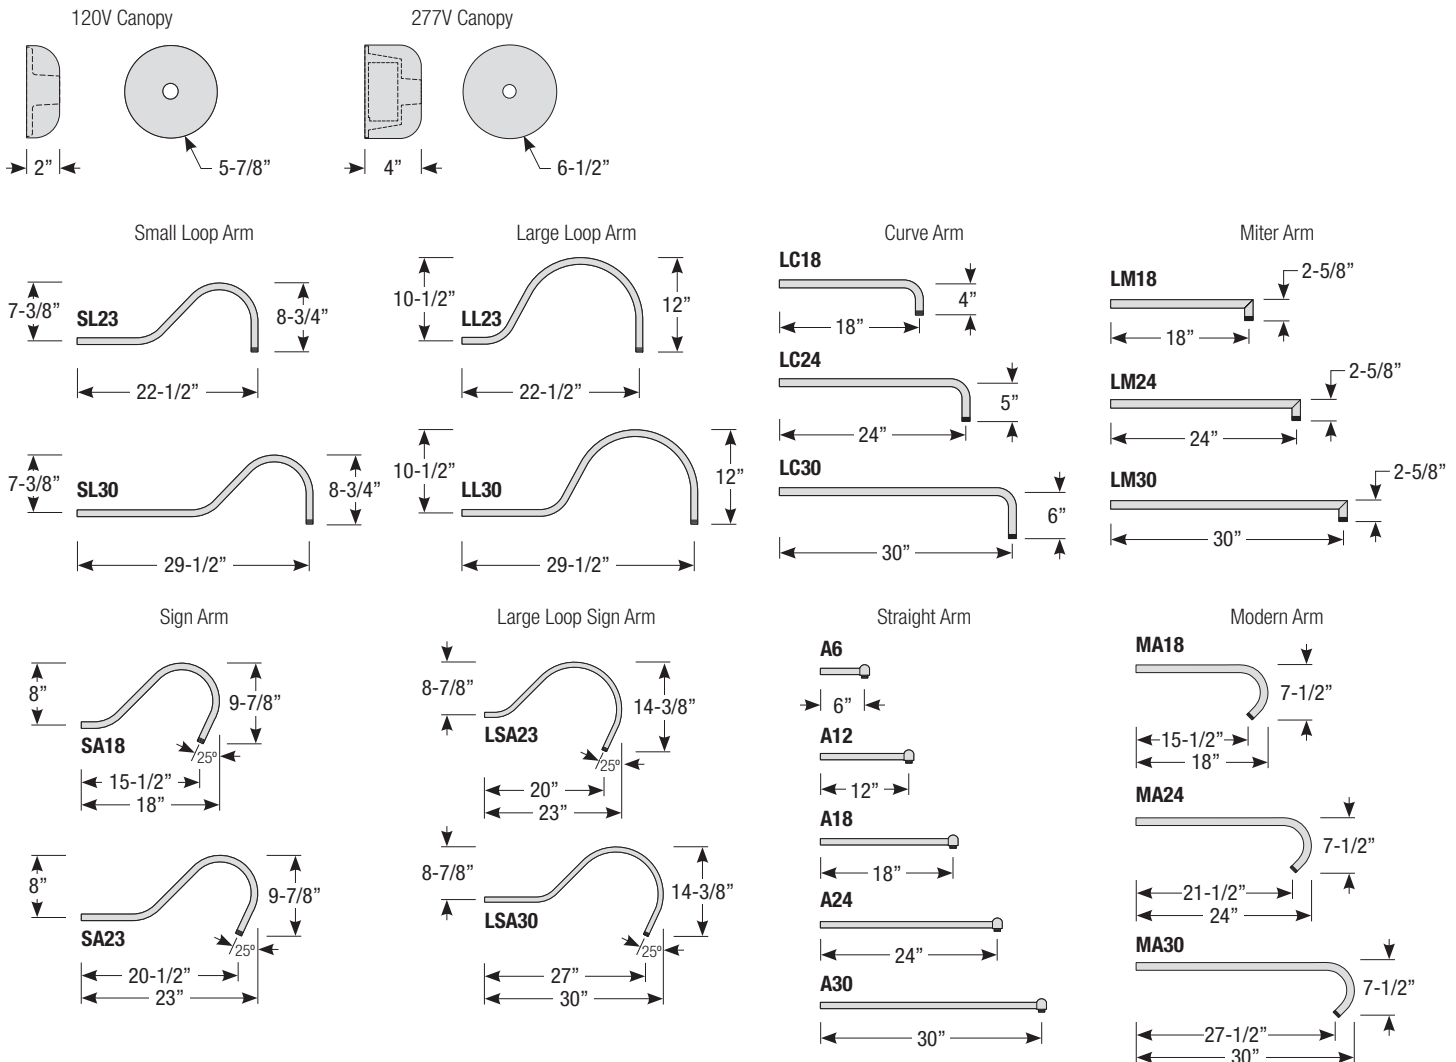

Standard Finishes

	ABL (Aegean Blue)		PNC (Painted Natural Copper)
	BB (Burnished Bronze)		RD (Red)
	BK (Gloss Black)		SGR (Sage Green)
	BLU (Blue)		SGW (Semi Gloss White)
	DVG (Dove Gray)		SND (Sand)
	FLG (Flannel Gray)		SS (Satin Silver)
	LG (Lime Green)		TBZ (Textured Bronze)
	MB (Matte Black)		TGP (Textured Graphite)
	MBL (Midnight Blue)		TNG (Tangerine)
	PNA (Painted Natural Aluminum)		TTL (Tahitian Teal)
			WT (Gloss White)

Specialty Finishes

	GA (Galvanized)

Note: All arm mounts include canopy

Spec-00028 Revised 03/27/2020