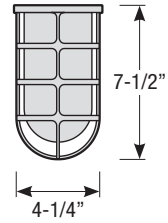

Cast Guard with Glass Enclosure

- Cast guard can be specified in all standard and specialized finishes, and will match shade finish unless otherwise specified (Note: For galvanized shade finishes, cast guard is unfinished Raw Aluminum)
- Glass is available in clear (-CGG) and frosted (-FGG)