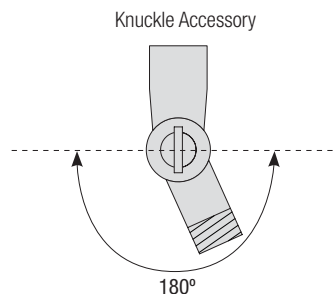

### Description

Adjustable knuckle for arm mounts that allow luminaire to be rotated up to 180°.