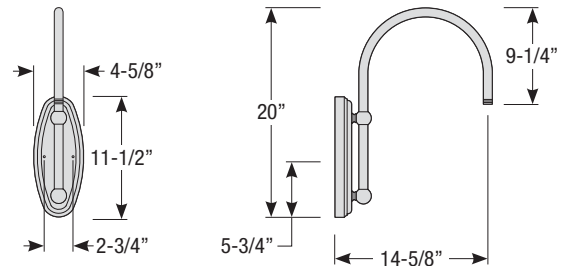

### Specialty Finishes

 <b>GA</b> (Galvanized)
--

Single Post Mount

Double Post Mount

Traditional Wall Mount

Spec-00028 Revised 09/16/2020

14508 Nelson Ave. City of Industry, CA 91744 • tel: 626.336.4511 • fax: 626.330.4266 • www.TroyRLM.com  
©2020 Troy-RLM Lighting, A Division of Troy-CSL Lighting, Inc. All rights reserved. Subject to change without notice.