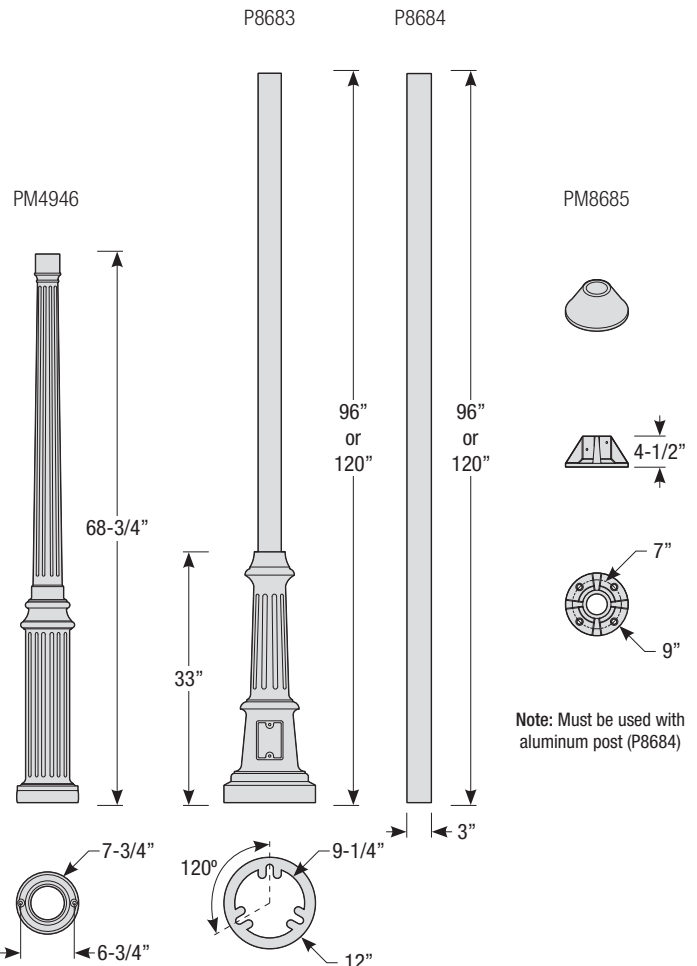

### Post Type Order Matrix (Example: P8683-96MB)

Post Type	Finish
<b>PM4946</b> (Cast Aluminum Post)	<b>ABL</b> (Aegean Blue)
<b>P8683-96</b> (Cast Aluminum Base w/ 96" Aluminum Post)	<b>BB</b> (Burnished Bronze)
<b>P8683-120</b> (Cast Aluminum Base w/ 120" Aluminum Post)	<b>BK</b> (Gloss Black)
<b>P8684-96</b> (96" Straight Aluminum Post)	<b>BLU</b> (Blue)
<b>P8684-120</b> (120" Straight Aluminum Post)	<b>DVG</b> (Dove Gray)
<b>PM8685</b> (Cast Aluminum Pier Mount - must be used with straight aluminum post, P8684)	<b>FLG</b> (Flannel Gray)
	<b>GA</b> (Galvanized)
	<b>LG</b> (Lime Green)
	<b>MB</b> (Matte Black)
	<b>MBL</b> (Midnight Blue)
	<b>PNA</b> (Painted Natural Aluminum)
	<b>PNC</b> (Painted Natural Copper)
	<b>RD</b> (Red)
	<b>SGR</b> (Sage Green)
	<b>SGW</b> (Semi Gloss White)
	<b>SND</b> (Sand)
	<b>SS</b> (Satin Silver)
	<b>TBZ</b> (Textured Bronze)
	<b>TGP</b> (Textured Graphite)
	<b>TNG</b> (Tangerine)
	<b>TTL</b> (Tahitian Teal)
	<b>WT</b> (Gloss White)
	<b>YEL</b> (Yellow)

### Specialty Finishes

 <b>GA</b> (Galvanized)
--

Single Post Mount

Double Post Mount

Traditional Wall Mount

Spec-00028 Revised 09/16/2020

14508 Nelson Ave. City of Industry, CA 91744 • tel: 626.336.4511 • fax: 626.330.4266 • www.TroyRLM.com  
©2020 Troy-RLM Lighting, A Division of Troy-CSL Lighting, Inc. All rights reserved. Subject to change without notice.