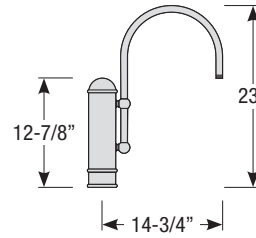

5. Post mount only

Post Type Order Matrix (Example: P8683-96MB)

Post Type	Finish
PM4946 (Cast Aluminum Post)	ABL (Aegean Blue)
P8683-96 (Cast Aluminum Base w/ 96" Aluminum Post)	BB (Burnished Bronze)
P8683-120 (Cast Aluminum Base w/ 120" Aluminum Post)	BK (Gloss Black)
P8684-96 (96" Straight Aluminum Post)	BLU (Blue)
P8684-120 (120" Straight Aluminum Post)	DVG (Dove Gray)
PM8685 (Cast Aluminum Pier Mount - must be used with straight aluminum post, P8684)	FLG (Flannel Gray)
	GA (Galvanized)
	LG (Lime Green)
	MB (Matte Black)
	MBL (Midnight Blue)
	PNA (Painted Natural Aluminum)
	PNC (Painted Natural Copper)
	RD (Red)
	SGR (Sage Green)
	SGW (Semi Gloss White)
	SND (Sand)
	SS (Satin Silver)
	TBZ (Textured Bronze)
	TGP (Textured Graphite)
	TNG (Tangerine)
	TTL (Tahitian Teal)
	WT (Gloss White)
	YEL (Yellow)

Standard Finishes

ABL (Aegean Blue)	RD (Red)
BB (Burnished Bronze)	SGR (Sage Green)
BK (Gloss Black)	SGW (Semi Gloss White)
BLU (Blue)	SND (Sand)
DVG (Dove Gray)	SS (Satin Silver)
FLG (Flannel Gray)	TBZ (Textured Bronze)
LG (Lime Green)	TGP (Textured Graphite)
MB (Matte Black)	TNG (Tangerine)
MBL (Midnight Blue)	TTL (Tahitian Teal)
PNA (Painted Natural Aluminum)	WT (Gloss White)
PNC (Painted Natural Copper)	YEL (Yellow)

Specialty Finishes

GA (Galvanized)

Single Post Mount