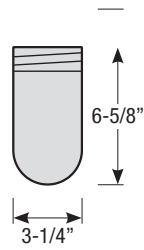

EMBLEM

Aluminum Shade with Glass and Guard Options

Catalog #:

Project:

Date:

Type:

Notes:

Glass Enclosure

- Glass is available in clear (-CG) and frosted (-FG)