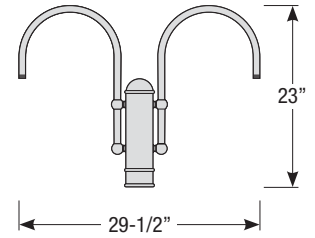

Double Post Mount