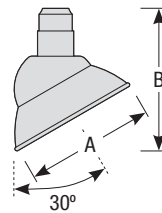

EMBLEM

Aluminum Shade
with Glass and Guard Options

Catalog #:

Project:

Date:

Type:

Notes:

Electrical

- 120V input (277V available in arm and post option only)
- Integrated power supply allows the fixture to be connected directly into line voltage
- Pre-wired and ready for install
- LED is dimmable with Incandescent/Triac dimmers

Mounting

- 1/2" or 3/4" IP for arms. Flush mount and post available only in 1/2"

Finishes

- Shade and mounting finish options
- Available in 21 standard and 2 specialty finishes with optional coastal coating to protect finish in coastal environments (add "-C" to the finish)
- Inner shade is painted gloss white
- Consult factory for custom finish options

Optional Accessories

- Glass, Cast Guard, Wire Cage or Wire Guard options available

Listing

UL listed to US and Canadian standards for wet location

	A	B
RE8	8"	9-3/8"
RE10	10"	11-5/8"
RE12	12"	13"

Emblem Order Matrix (Example: RE10LED1227MB-3)

Diameter	Lamp / LED	Finish	Coastal Coating Option	Accessories	Mounting Type
RE8 (8")	M (Medium Base, 100W max.)	ABL Aegean Blue)	(blank) (No coating)	(blank) (No accessories)	-2 (1/2" IP)
RE10 (10")	LED1227^{1,2,3} (12W LED / 2700K / 90 CRI / 844lm)	BB (Burnished Bronze)	-C (Coating)	-CG (Clear Glass)	-3 (3/4" IP)
RE12 (12")	LED1230^{1,2,3} (12W LED / 3000K / 90 CRI / 861lm)	BK (Gloss Black)		-FG (Frosted Glass)	-F (Flush Mount)
	LED1235^{1,2,3} (12W LED / 3500K / 90 CRI / 872lm)	BLU (Blue)		-CGG (Clear Glass w/ Cast Guard)	
	LED1240^{1,2,3} (12W LED / 4000K / 90 CRI / 889lm)	DVG (Dove Gray)		-FGG (Frosted Glass w/ Cast Guard)	
	LED1827^{1,2,3} (18W LED / 2700K / 90 CRI / 1265lm)	FLG (Flannel Gray)		-CGWC (Clear Glass w/ Wire Cage)	
	LED1830^{1,2,3} (18W LED / 3000K / 90 CRI / 1288lm)	GA (Galvanized)		-FGWC (Frosted Glass w/ Wire Cage)	
	LED1835^{1,2,3} (18W LED / 3500K / 90 CRI / 1311lm)	LG (Lime Green)		-WG (Wire Guard)	
	LED1840^{1,2,3} (18W LED / 4000K / 90 CRI / 1334lm)	MB (Matte Black)			
		MBL (Midnight Blue)			
		PNA (Painted Natural Aluminum)			
		PNC (Painted Natural Copper)			
		RD (Red)			
		SGR (Sage Green)			
		SGW (Semi Gloss White)			
		SND (Sand)			
		SS (Satin Silver)			
		TBZ (Textured Bronze)			
		TGP (Textured Graphite)			
		TNG (Tangerine)			
		TTL (Tahitian Teal)			
		WT (Gloss White)			
		YEL (Yellow)			

1. Lamps must be specified, and are not included in shade cost
2. Glass enclosure must be specified
3. Lumen are raw LED value

KEY: Standard Finishes

ABL (Aegean Blue)	LG (Lime Green)	SGR (Sage Green)
BB (Burnished Bronze)	MB (Matte Black)	SGW (Semi Gloss White)
BK (Gloss Black)	MBL (Midnight Blue)	SND (Sand)
BLU (Blue)	PNA (Painted Natural Aluminum)	SS (Satin Silver)
DVG (Dove Gray)	PNC (Painted Natural Copper)	TBZ (Textured Bronze)
FLG (Flannel Gray)	RD (Red)	TGP (Textured Graphite)

Specialty Finishes

TNG (Tangerine)	GA (Galvanized)
TTL (Tahitian Teal)	
WT (Gloss White)	
YEL (Yellow)	

Spec-00028 Revised 09/16/2020