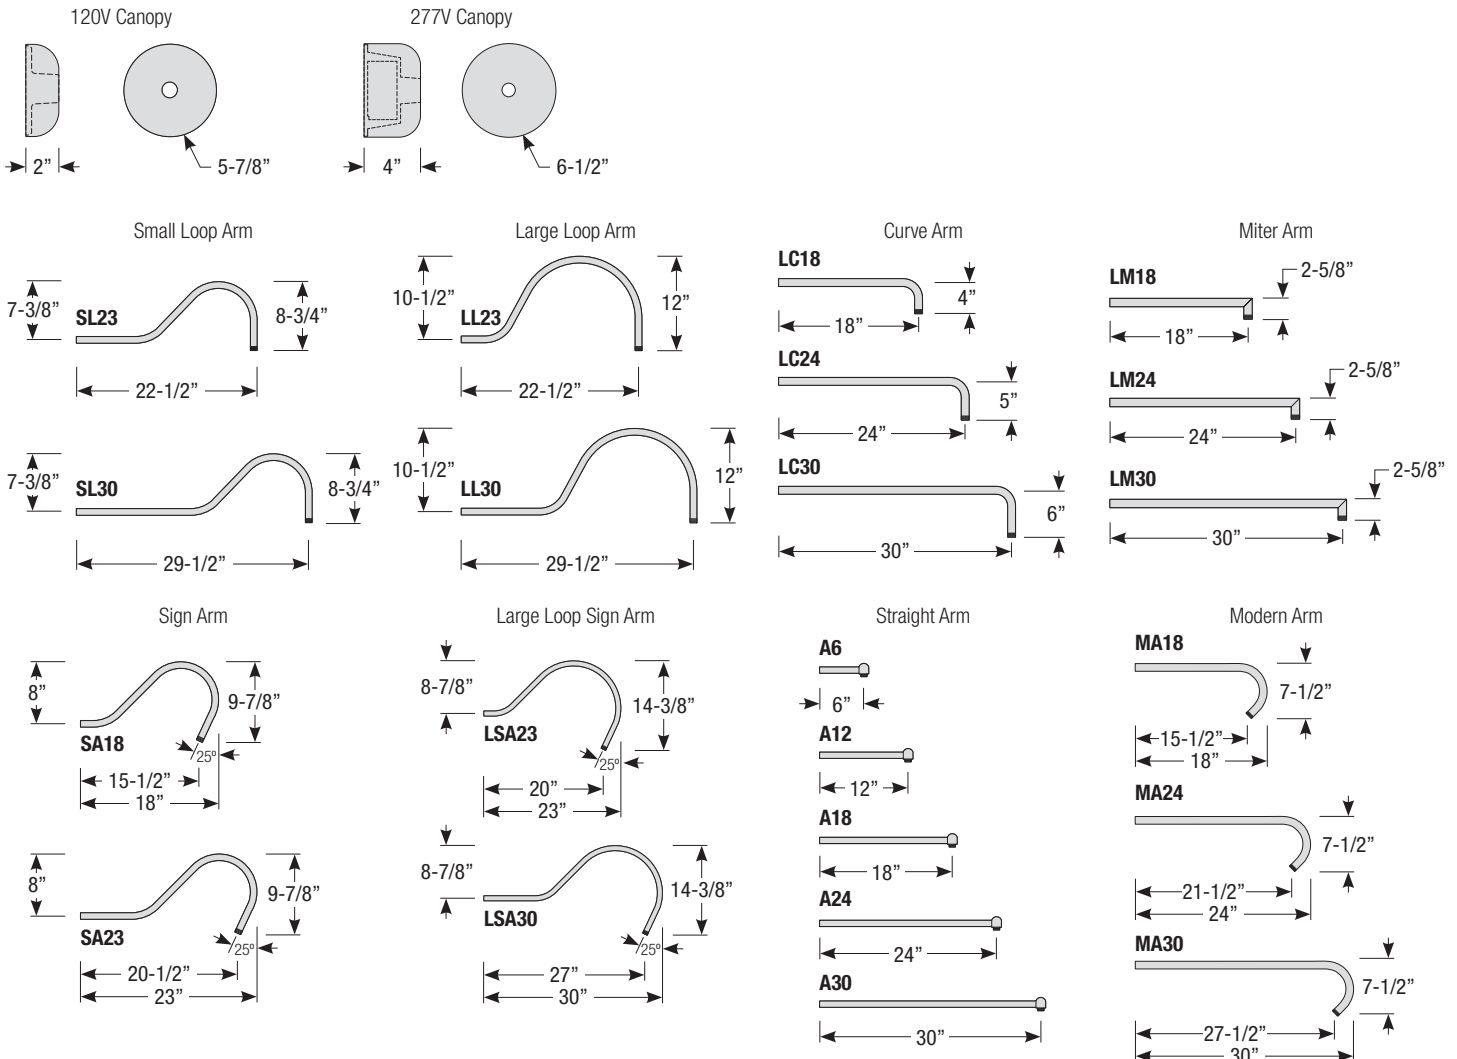

Standard Finishes

	ABL (Aegean Blue)		RD (Red)
	BB (Burnished Bronze)		SGR (Sage Green)
	BK (Gloss Black)		SGW (Semi Gloss White)
	BLU (Blue)		SND (Sand)
	DVG (Dove Gray)		SS (Satin Silver)
	FLG (Flannel Gray)		TBZ (Textured Bronze)
	LG (Lime Green)		TGP (Textured Graphite)
	MB (Matte Black)		TNG (Tangerine)
	MBL (Midnight Blue)		TTL (Tahitian Teal)
	PNA (Painted Natural Aluminum)		WT (Gloss White)
	PNC (Painted Natural Copper)		YEL (Yellow)

Specialty Finishes

	GA (Galvanized)

Note: All arm mounts include canopy

Spec-00028 Revised 09/16/2020