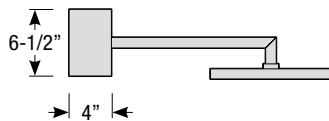

Standard Finishes

	ABL (Aegean Blue)		PNC (Painted Natural Copper)
	BB (Burnished Bronze)		RD (Red)
	BK (Gloss Black)		SGR (Sage Green)
	BLU (Blue)		SGW (Semi Gloss White)
	DVG (Dove Gray)		SND (Sand)
	FLG (Flannel Gray)		SS (Satin Silver)
	LG (Lime Green)		TBZ (Textured Bronze)
	MB (Matte Black)		TGP (Textured Graphite)
	MBL (Midnight Blue)		TNG (Tangerine)
	PNA (Painted Natural Aluminum)		TTL (Tahitian Teal)
			WT (Gloss White)

Specialty Finishes

	GA (Galvanized)		SA (Satin Aluminum)

2. Satin aluminum cannot be coated

Note: All arm mounts include 4" deep canopy

Revised 06/01/2018