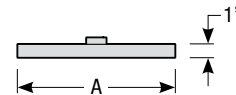

FRESH

Aluminum Shade with Solite Lens, Two-Toned Shade and Lens Ring Option

Catalog #:

Project:

Date:

Type:

Notes:

Electrical

- 120/277V input
- Integrated power supply allows the fixture to be connected directly into line voltage
- Pre-wired and ready for install
- Dimmable with 120V Incandescent/Triac/0-10V dimmers

Mounting

- 1/2" IP or 3/4" IP for arms. Stems available only in 1/2"

Finishes

- Two-toned shade and lens ring finish options
- Available in 21 standard and 2 specialty finishes with optional coastal coating to protect finish in coastal environments (add "-C" to the finish)
- Consult factory for custom finish options

Listing

UL listed to US and Canadian standards for wet locations

	A
FR12	12"
FR16	16"

Fresh Order Matrix (Example: FR16LED44SGWSGW-3)

Diameter / LED Light Engine	Shade Finish	Lens Ring Finish	Coastal Coating	Mounting Type
FR12 (12") LED20' (20W LED / 2800K / 80 CRI / 1200lm)	ABL (Aegean Blue)	ABL (Aegean Blue)	(blank) (No coating)	-2 (1/2" IP)
FR16 (16") LED44' (44W LED / 2800K / 80 CRI / 2800lm - FR16 only)	BB (Burnished Bronze)	BB (Burnished Bronze)	-C² (Coating)	-3 (3/4" IP)
	BK (Gloss Black)	BK (Gloss Black)		
	BLU (Blue)	BLU (Blue)		
	DVG (Dove Gray)	DVG (Dove Gray)		
	FLG (Flannel Gray)	FLG (Flannel Gray)		
	GA (Galvanized)	GA (Galvanized)		
	LG (Lime Green)	LG (Lime Green)		
	MB (Matte Black)	MB (Matte Black)		
	MBL (Midnight Blue)	MBL (Midnight Blue)		
	PNA (Painted Natural Aluminum)	PNA (Painted Natural Aluminum)		
	PNC (Painted Natural Copper)	PNC (Painted Natural Copper)		
	RD (Red)	RD (Red)		
	SA (Satin Aluminum)	SA (Satin Aluminum)		
	SGR (Sage Green)	SGR (Sage Green)		
	SGW (Semi Gloss White)	SGW (Semi Gloss White)		
	SND (Sand)	SND (Sand)		
	SS (Satin Silver)	SS (Satin Silver)		
	TBZ (Textured Bronze)	TBZ (Textured Bronze)		
	TGP (Textured Graphite)	TGP (Textured Graphite)		
	TNG (Tangerine)	TNG (Tangerine)		
	TTL (Tahitian Teal)	TTL (Tahitian Teal)		
	WT (Gloss White)	WT (Gloss White)		

1. Lamp/LED included

2. Satin aluminum cannot be coated

KEY: Standard Finishes

ABL (Aegean Blue)	LG (Lime Green)	SGR (Sage Green)
BB (Burnished Bronze)	MB (Matte Black)	SGW (Semi Gloss White)
BK (Gloss Black)	MBL (Midnight Blue)	SND (Sand)
BLU (Blue)	PNA (Painted Natural Aluminum)	SS (Satin Silver)
DVG (Dove Gray)	PNC (Painted Natural Copper)	TBZ (Textured Bronze)
FLG (Flannel Gray)	RD (Red)	TGP (Textured Graphite)

Specialty Finishes

TNG (Tangerine)	GA (Galvanized)
TTL (Tahitian Teal)	SA (Satin Aluminum)
WT (Gloss White)	

Revised 06/01/2018