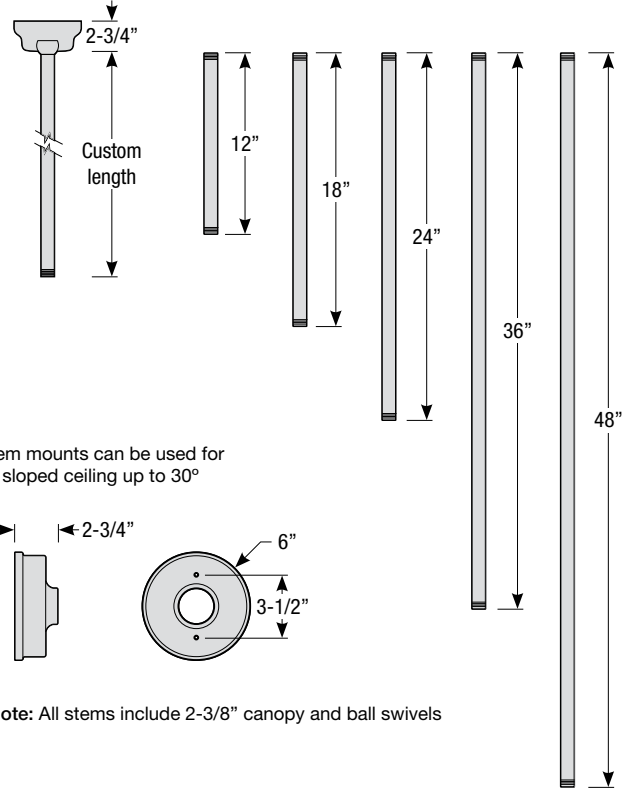

FRESH

Aluminum Shade with Solite Lens,
Two-Toned Shade and Lens Ring Option

Catalog #:

Project:

Date:

Type:

Notes:

Stem Mount Order Matrix (Example: 2HSB18SGW)

Pipe	Stem Length	Finish	Coastal Coating Option
2 (1/2" IP)	HSB12 (12")	ABL (Aegean Blue)	(blank) (No coating)
	HSB18 (18")	BB (Burnished Bronze)	-C² (Coating)
	HSB24 (24")	BK (Gloss Black)	
	HSB36 (36")	BLU (Blue)	
	HSB48 (48")	DVG (Dove Gray)	
	HSB_ (Custom length from 2" up to 60")	FLG (Flannel Gray)	
		GA (Galvanized)	
		LG (Lime Green)	
		MB (Matte Black)	
		MBL (Midnight Blue)	
		PNA (Painted Natural Aluminum)	
		PNC (Painted Natural Copper)	
		RD (Red)	
		SA (Satin Aluminum)	
		SGR (Sage Green)	
	SGW (Semi Gloss White)		
	SND (Sand)		
	SS (Satin Silver)		
	TBZ (Textured Bronze)		
	TGP (Textured Graphite)		
	TNG (Tangerine)		
	TTL (Tahitian Teal)		
	WT (Gloss White)		

2. Satin aluminum cannot be coated

KEY: Standard Finishes

ABL (Aegean Blue)	LG (Lime Green)	SGR (Sage Green)
BB (Burnished Bronze)	MB (Matte Black)	SGW (Semi Gloss White)
BK (Gloss Black)	MBL (Midnight Blue)	SND (Sand)
BLU (Blue)	PNA (Painted Natural Aluminum)	SS (Satin Silver)
DVG (Dove Gray)	PNC (Painted Natural Copper)	TBZ (Textured Bronze)
FLG (Flannel Gray)	RD (Red)	TGP (Textured Graphite)

Specialty Finishes

TNG (Tangerine)	GA (Galvanized)
TTL (Tahitian Teal)	SA (Satin Aluminum)
WT (Gloss White)