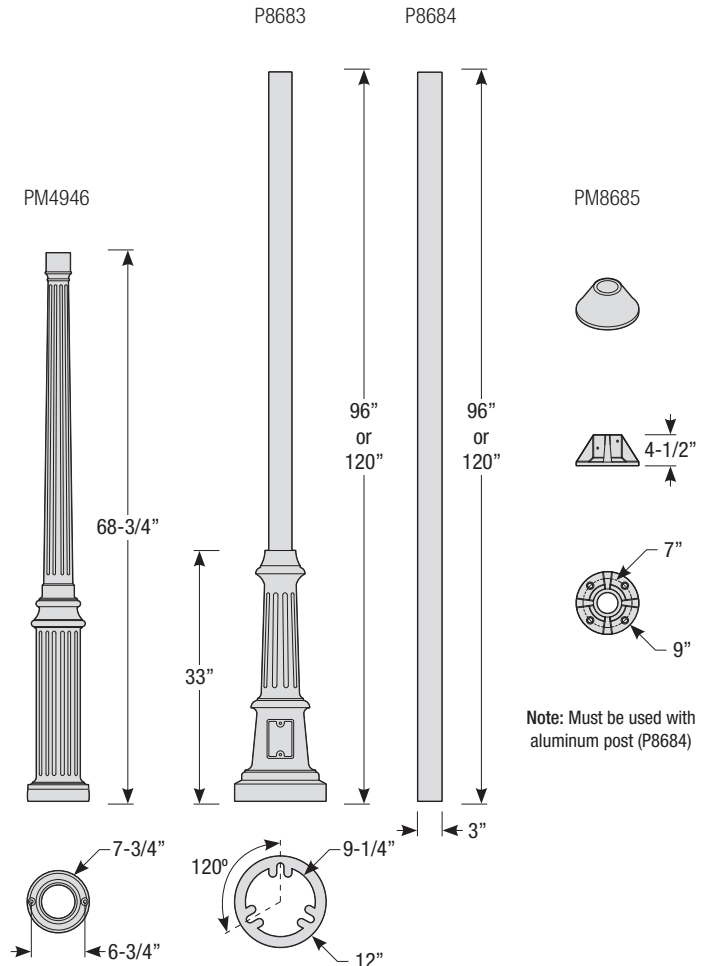

3. Post mount only

Post Type Order Matrix (Example: P8683-96TBZ)

Post Type	Finish
PM4946 (Cast Aluminum Post)	ABL (Aegean Blue)
P8683-96 (Cast Aluminum Base w/ 96" Aluminum Post)	BB (Burnished Bronze)
P8683-120 (Cast Aluminum Base w/ 120" Aluminum Post)	BK (Gloss Black)
P8684-96 (96" Straight Aluminum Post)	BLU (Blue)
P8684-120 (120" Straight Aluminum Post)	DVG (Dove Gray)
PM8685 (Cast Aluminum Pier Mount - must be used with straight aluminum post, P8684)	FLG (Flannel Gray)
	GA (Galvanized)
	LG (Lime Green)
	MB (Matte Black)
	MBL (Midnight Blue)
	PNA (Painted Natural Aluminum)
	PNC (Painted Natural Copper)
	RD (Red)
	SGR (Sage Green)
	SGW (Semi Gloss White)
	SND (Sand)
	SS (Satin Silver)
	TBZ (Textured Bronze)
	TGP (Textured Graphite)
	TNG (Tangerine)
	TTL (Tahitian Teal)
	WT (Gloss White)
	YEL (Yellow)

Standard Finishes

	ABL (Aegean Blue)		RD (Red)
	BB (Burnished Bronze)		SGR (Sage Green)
	BK (Gloss Black)		SGW (Semi Gloss White)
	BLU (Blue)		SND (Sand)
	DVG (Dove Gray)		SS (Satin Silver)
	FLG (Flannel Gray)		TBZ (Textured Bronze)
	LG (Lime Green)		TGP (Textured Graphite)
	MB (Matte Black)		TNG (Tangerine)
	MBL (Midnight Blue)		TTL (Tahitian Teal)
	PNA (Painted Natural Aluminum)		WT (Gloss White)
	PNC (Painted Natural Copper)		YEL (Yellow)

Specialty Finishes

	GA (Galvanized)

Spec-00030 Revised 08/11/2020

14508 Nelson Ave. City of Industry, CA 91744 • tel: 626.336.4511 • fax: 626.330.4266 • www.TroyRLM.com
©2020 Troy-RLM Lighting, A Division of Troy-CSL Lighting, Inc. All rights reserved. Subject to change without notice.