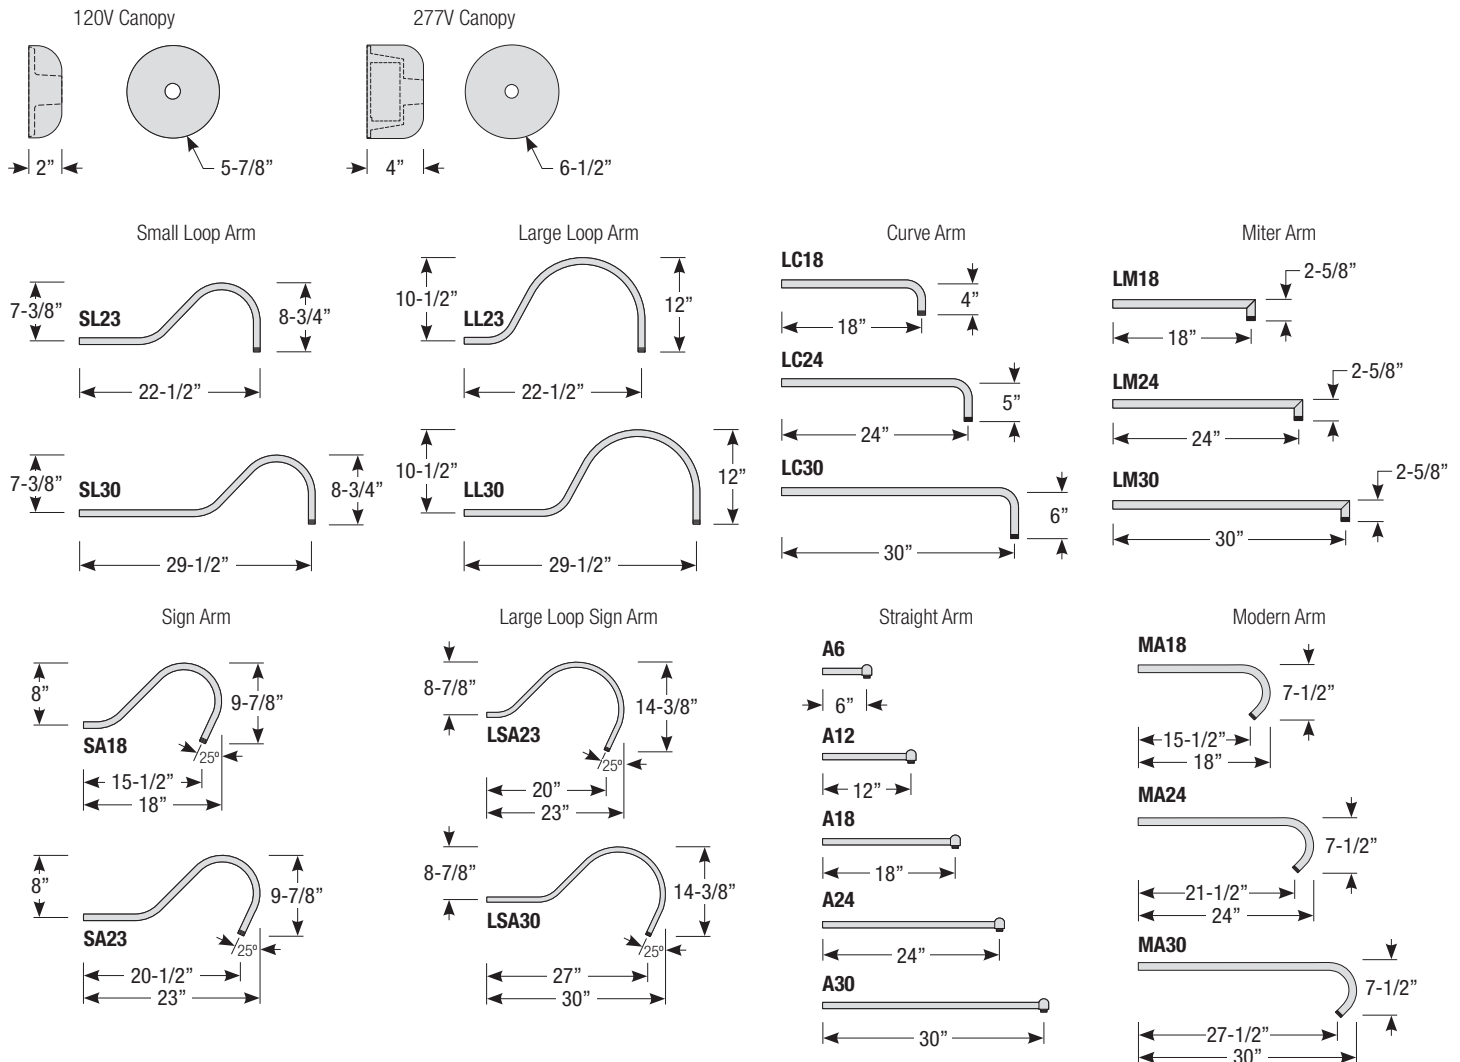

Standard Finishes

	ABL (Aegean Blue)		RD (Red)
	BB (Burnished Bronze)		SGR (Sage Green)
	BK (Gloss Black)		SGW (Semi Gloss White)
	BLU (Blue)		SND (Sand)
	DVG (Dove Gray)		SS (Satin Silver)
	FLG (Flannel Gray)		TBZ (Textured Bronze)
	LG (Lime Green)		TGP (Textured Graphite)
	MB (Matte Black)		TNG (Tangerine)
	MBL (Midnight Blue)		TTL (Tahitian Teal)
	PNA (Painted Natural Aluminum)		WT (Gloss White)
	PNC (Painted Natural Copper)		YEL (Yellow)

Specialty Finishes

	GA (Galvanized)

Note: All arm mounts include canopy

Spec-00030 Revised 08/11/2020

14508 Nelson Ave. City of Industry, CA 91744 • tel: 626.336.4511 • fax: 626.330.4266 • www.TroyRLM.com
©2020 Troy-RLM Lighting, A Division of Troy-CSL Lighting, Inc. All rights reserved. Subject to change without notice.