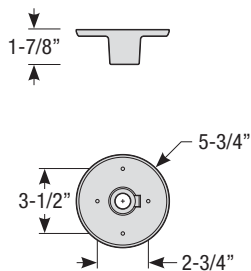

Ceiling Flush Mount Canopy

Note: Ceiling flush mount canopy includes 2" stem

Pendant Canopy