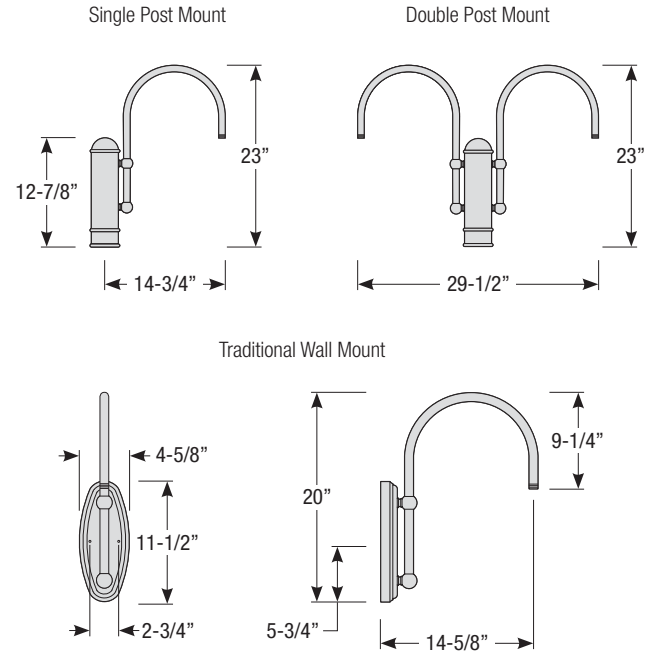

3. Post mount only

Post Type Order Matrix (Example: P8683-96TBZ)

Post Type	Finish
PM4946 (Cast Aluminum Post)	ABL (Aegean Blue)
P8683-96 (Cast Aluminum Base w/ 96" Aluminum Post)	BB (Burnished Bronze)
P8683-120 (Cast Aluminum Base w/ 120" Aluminum Post)	BK (Gloss Black)
P8684-96 (96" Straight Aluminum Post)	BLU (Blue)
P8684-120 (120" Straight Aluminum Post)	DVG (Dove Gray)
PM8685 (Cast Aluminum Pier Mount - must be used with straight aluminum post, P8684)	FLG (Flannel Gray)
	GA (Galvanized)
	LG (Lime Green)
	MB (Matte Black)
	MBL (Midnight Blue)
	PNA (Painted Natural Aluminum)
	PNC (Painted Natural Copper)
	RD (Red)
	SGR (Sage Green)
	SGW (Semi Gloss White)
	SND (Sand)
	SS (Satin Silver)
	TBZ (Textured Bronze)
	TGP (Textured Graphite)
	TNG (Tangerine)
	TTL (Tahitian Teal)
	WT (Gloss White)
	YEL (Yellow)

Standard Finishes

	ABL (Aegean Blue)		RD (Red)
	BB (Burnished Bronze)		SGR (Sage Green)
	BK (Gloss Black)		SGW (Semi Gloss White)
	BLU (Blue)		SND (Sand)
	DVG (Dove Gray)		SS (Satin Silver)
	FLG (Flannel Gray)		TBZ (Textured Bronze)
	LG (Lime Green)		TGP (Textured Graphite)
	MB (Matte Black)		TNG (Tangerine)
	MBL (Midnight Blue)		TTL (Tahitian Teal)
	PNA (Painted Natural Aluminum)		WT (Gloss White)
	PNC (Painted Natural Copper)		YEL (Yellow)

Specialty Finishes

	GA (Galvanized)

Spec-00030 Revised 08/11/2020

14508 Nelson Ave. City of Industry, CA 91744 • tel: 626.336.4511 • fax: 626.330.4266 • www.TroyRLM.com
©2020 Troy-RLM Lighting, A Division of Troy-CSL Lighting, Inc. All rights reserved. Subject to change without notice.