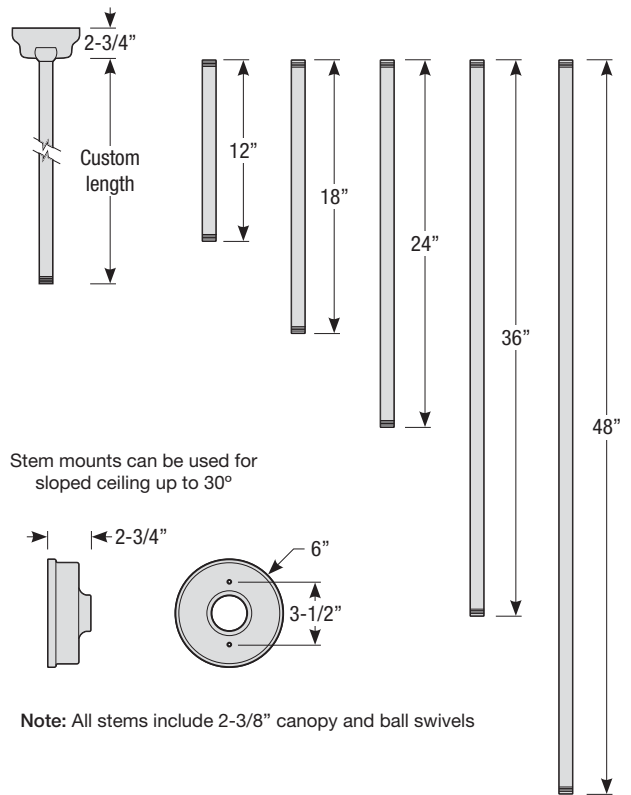

GLOBE

White Acrylic Globe
with Machined Top Cover

Catalog #:

Project:

Type:

Date:

Notes:

Stem Mount Order Matrix (Example: 2HS36TBZ)

Pipe	Stem Length	Finish	Coastal Coating Option
2 (1/2" IP)	HS12 (12")	ABL (Aegean Blue)	(blank) (No coating)
	HS18 (18")	BB (Burnished Bronze)	-C (Coating)
	HS24 (24")	BK (Gloss Black)	
	HS36 (36")	BLU (Blue)	
	HS48 (48")	DVG (Dove Gray)	
	HS__ (Custom length from 2" up to 60")	FLG (Flannel Gray)	
		GA (Galvanized)	
		LG (Lime Green)	
		MB (Matte Black)	
		MBL (Midnight Blue)	
		PNA (Painted Natural Aluminum)	
		PNC (Painted Natural Copper)	
		RD (Red)	
		SGR (Sage Green)	
		SGW (Semi Gloss White)	
	SND (Sand)		
	SS (Satin Silver)		
	TBZ (Textured Bronze)		
	TGP (Textured Graphite)		
	TNG (Tangerine)		
	TTL (Tahitian Teal)		
	WT (Gloss White)		
	YEL (Yellow)		

KEY: Standard Finishes

ABL (Aegean Blue)	LG (Lime Green)	SGR (Sage Green)
BB (Burnished Bronze)	MB (Matte Black)	SGW (Semi Gloss White)
BK (Gloss Black)	MBL (Midnight Blue)	SND (Sand)
BLU (Blue)	PNA (Painted Natural Aluminum)	SS (Satin Silver)
DVG (Dove Gray)	PNC (Painted Natural Copper)	TBZ (Textured Bronze)
FLG (Flannel Gray)	RD (Red)	TGP (Textured Graphite)

Specialty Finishes

TNG (Tangerine)	GA (Galvanized)
TTL (Tahitian Teal)	
WT (Gloss White)	
YEL (Yellow)