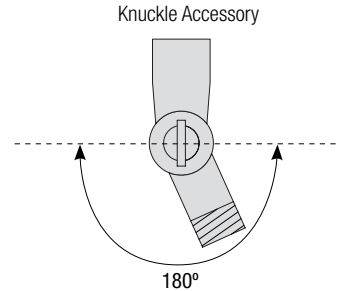

GLOBE

White Acrylic Globe
with Machined Top Cover

Catalog #:

Project:

Date:

Type:

Notes:

Knuckle Accessory Order Matrix (Example: 2KNLTBZ)

Pipe	Finish	Finish	Coastal Coating Option
2 (1/2" IP)	KNL (Adjustable 180° Knuckle for Arm Mounts)	ABL (Aegean Blue)	(blank) (No coating)
3 (3/4" IP)		BB (Burnished Bronze)	-C² (Coating)
		BK (Gloss Black)	
		BLU (Blue)	
		DVG (Dove Gray)	
		FLG (Flannel Gray)	
		GA (Galvanized)	
		LG (Lime Green)	
		MB (Matte Black)	
		MBL (Midnight Blue)	
		PNA (Painted Natural Aluminum)	
		PNC (Painted Natural Copper)	
		RD (Red)	
		SA (Satin Aluminum)	
		SGR (Sage Green)	
		SGW (Semi Gloss White)	
		SND (Sand)	
		SS (Satin Silver)	
		TBZ (Textured Bronze)	
		TGP (Textured Graphite)	
		TNG (Tangerine)	
		TTL (Tahitian Teal)	
		TTL (Tahitian Teal)	
		WT (Gloss White)	

2. Satin aluminum cannot be coated

Description

Adjustable knuckle for arm mounts that allow luminaire to be rotated up to 180°.

KEY: Standard Finishes

ABL (Aegean Blue)	LG (Lime Green)	SGR (Sage Green)
BB (Burnished Bronze)	MB (Matte Black)	SGW (Semi Gloss White)
BK (Gloss Black)	MBL (Midnight Blue)	SND (Sand)
BLU (Blue)	PNA (Painted Natural Aluminum)	SS (Satin Silver)
DVG (Dove Gray)	PNC (Painted Natural Copper)	TBZ (Textured Bronze)
FLG (Flannel Gray)	RD (Red)	TGP (Textured Graphite)

Specialty Finishes

TNG (Tangerine)	GA (Galvanized)
TTL (Tahitian Teal)	SA (Satin Aluminum)
WT (Gloss White)	

Revised 06/01/2018