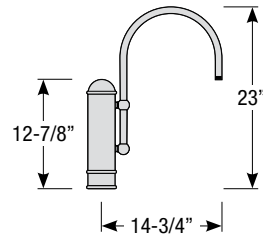

GLOBE

White Acrylic Globe
with Machined Top Cover

Catalog #:

Project:

Date:

Type:

Notes:

Post / Wall Mount Order Matrix (Example: 2P1TBZ)

Pipe	Mount Type	Finish	Input Voltage
2 (1/2" IP)	P1 (Single Post Mount) P2 (Double Post Mount) W1 (Traditional Wall Mount)	ABL (Aegean Blue)	(blank) (120V)
		BB (Burnished Bronze)	-27³ (277V)
		BK (Gloss Black)	
	BLU (Blue)		
	DVG (Dove Gray)		
	FLG (Flannel Gray)		
	GA (Galvanized)		
	LG (Lime Green)		
	MB (Matte Black)		
	MBL (Midnight Blue)		
	PNA (Painted Natural Aluminum)		
	PNC (Painted Natural Copper)		
	RD (Red)		
	SA (Satin Aluminum)		
	SGR (Sage Green)		
	SGW (Semi Gloss White)		
	SND (Sand)		
SS (Satin Silver)			
TBZ (Textured Bronze)			
TGP (Textured Graphite)			
TNG (Tangerine)			
TTL (Tahitian Teal)			
WT (Gloss White)			

3. Post only

Single Post Mount