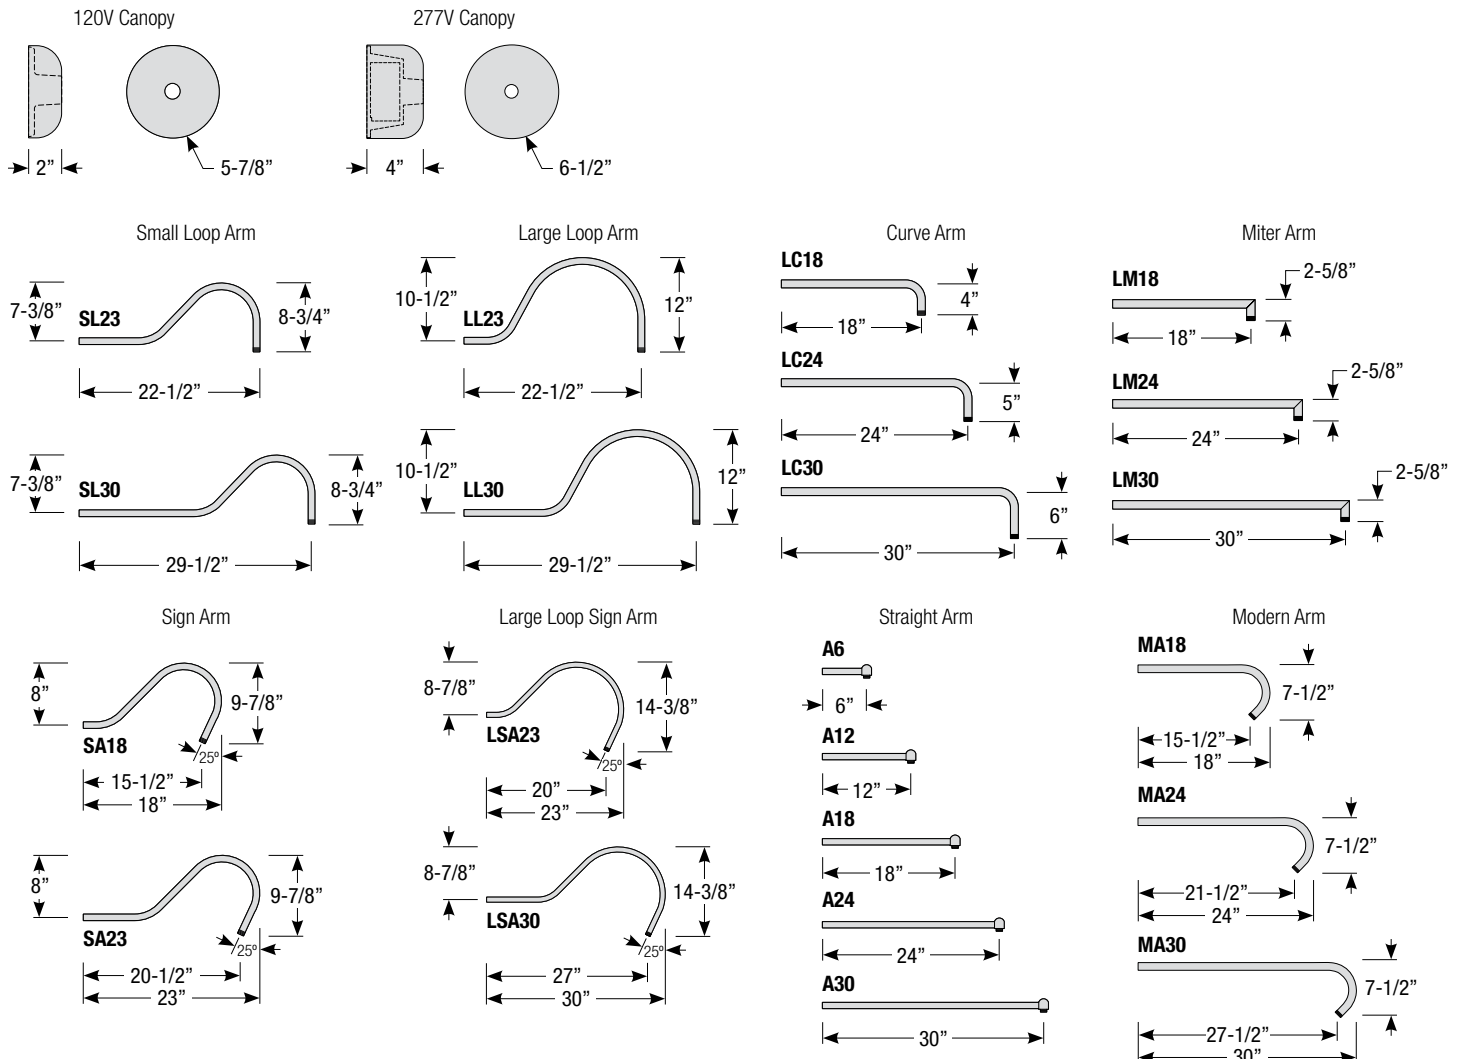

Standard Finishes

	ABL (Aegean Blue)		PNC (Painted Natural Copper)
	BB (Burnished Bronze)		RD (Red)
	BK (Gloss Black)		SGR (Sage Green)
	BLU (Blue)		SGW (Semi Gloss White)
	DVG (Dove Gray)		SND (Sand)
	FLG (Flannel Gray)		SS (Satin Silver)
	LG (Lime Green)		TBZ (Textured Bronze)
	MB (Matte Black)		TGP (Textured Graphite)
	MBL (Midnight Blue)		TNG (Tangerine)
	PNA (Painted Natural Aluminum)		TTL (Tahitian Teal)
			WT (Gloss White)

Specialty Finishes

	GA (Galvanized)		SA (Satin Aluminum)

Note: All arm mounts include canopy

2. Satin aluminum cannot be coated

Revised 06/01/2018