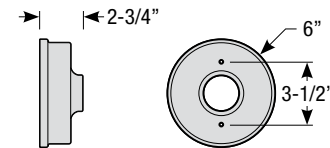

GLOBE

White Acrylic Globe
with Machined Top Cover

Catalog #:

Project:

Date:

Type:

Notes:

Stem Mount Order Matrix (Example: 2HS36TBZ)

Pipe	Stem Length	Finish	Coastal Coating Option
2 (1/2" IP)	HS12 (12")	ABL (Aegean Blue)	(blank) (No coating)
	HS18 (18")	BB (Burnished Bronze)	-C² (Coating)
	HS24 (24")	BK (Gloss Black)	
	HS36 (36")	BLU (Blue)	
	HS48 (48")	DVG (Dove Gray)	
	HS_ (Custom length from 2" up to 60")	FLG (Flannel Gray)	
		GA (Galvanized)	
		LG (Lime Green)	
		MB (Matte Black)	
		MBL (Midnight Blue)	
		PNA (Painted Natural Aluminum)	
		PNC (Painted Natural Copper)	
		RD (Red)	
		SA (Satin Aluminum)	
		SGR (Sage Green)	
		SGW (Semi Gloss White)	
		SND (Sand)	
	SS (Satin Silver)		
	TBZ (Textured Bronze)		
	TGP (Textured Graphite)		
	TNG (Tangerine)		
	TTL (Tahitian Teal)		
	TTL (Tahitian Teal)		
	WT (Gloss White)		

2. Satin aluminum cannot be coated

Stem mounts can be used for sloped ceiling up to 30°

Note: All stems include 2-3/8" canopy and ball swivels

KEY: Standard Finishes

ABL (Aegean Blue)	LG (Lime Green)	SGR (Sage Green)
BB (Burnished Bronze)	MB (Matte Black)	SGW (Semi Gloss White)
BK (Gloss Black)	MBL (Midnight Blue)	SND (Sand)
BLU (Blue)	PNA (Painted Natural Aluminum)	SS (Satin Silver)
DVG (Dove Gray)	PNC (Painted Natural Copper)	TBZ (Textured Bronze)
FLG (Flannel Gray)	RD (Red)	TGP (Textured Graphite)

Specialty Finishes

TNG (Tangerine)	GA (Galvanized)
TTL (Tahitian Teal)	SA (Satin Aluminum)
WT (Gloss White)	

Ceiling Flush Mount Canopy

Note: Ceiling flush mount canopy includes 2" stem

Pendant Canopy

Revised 06/01/2018