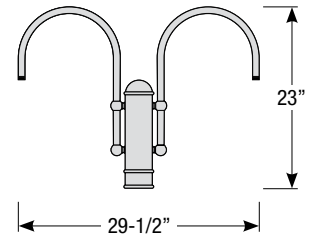

Double Post Mount