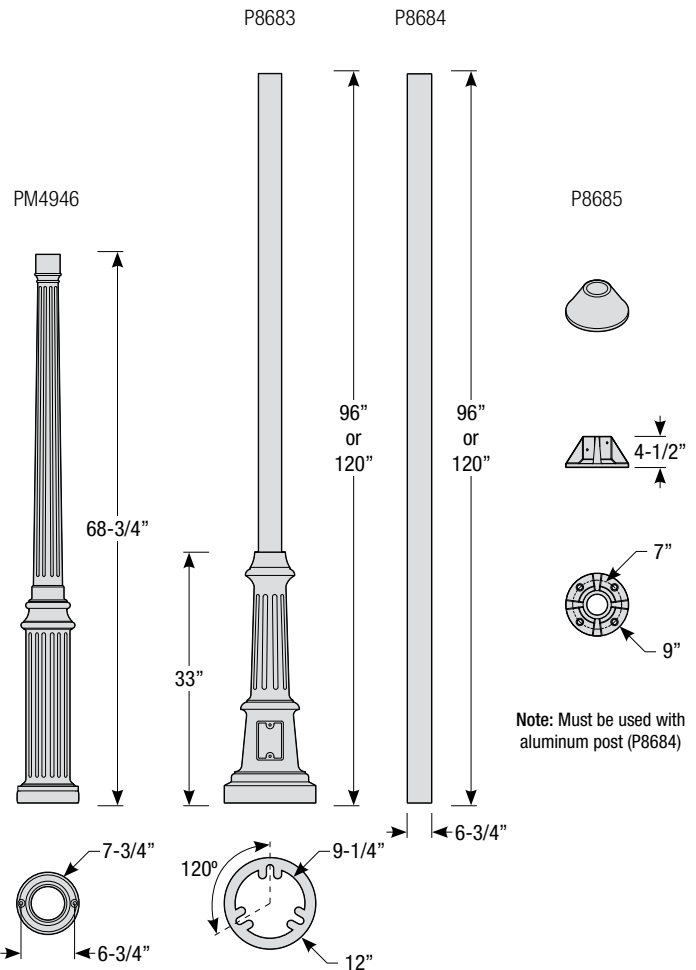

Specialty Finishes

GA (Galvanized)	SA (Satin Aluminum)

Revised 06/01/2018

Note: Must be used with aluminum post (P8684)