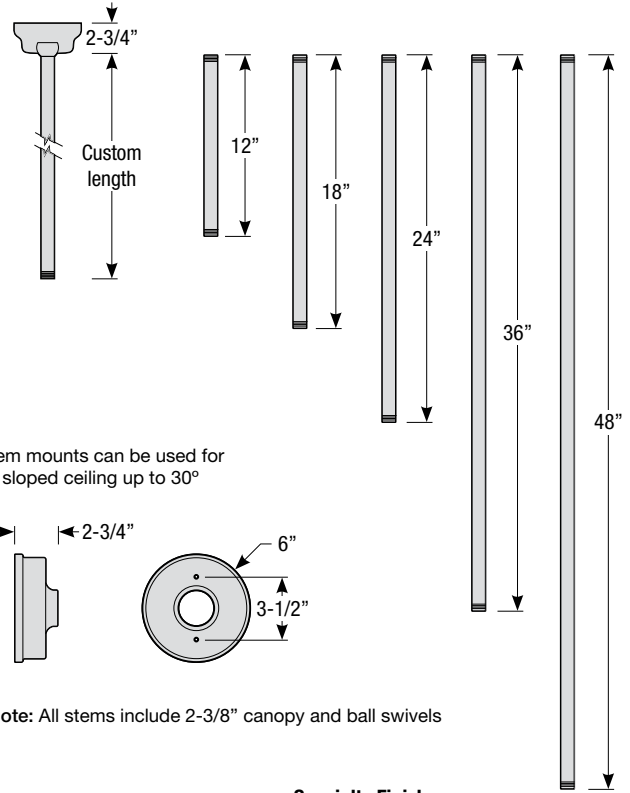

GLOBE

White Acrylic Globe
with Machined Top Cover

Catalog #:

Project:

Date:

Type:

Notes:

Stem Mount Order Matrix (Example: 2HS36TBZ)

Pipe	Stem Length	Finish	Coastal Coating Option
2 (1/2" IP)	HS12 (12")	ABL (Aegean Blue)	(blank) (No coating)
	HS18 (18")	BB (Burnished Bronze)	-C² (Coating)
	HS24 (24")	BK (Gloss Black)	
	HS36 (36")	BLU (Blue)	
	HS48 (48")	DVG (Dove Gray)	
	HS_ (Custom length from 2" up to 60")	FLG (Flannel Gray)	
		GA (Galvanized)	
		LG (Lime Green)	
		MB (Matte Black)	
		MBL (Midnight Blue)	
		PNA (Painted Natural Aluminum)	
		PNC (Painted Natural Copper)	
		RD (Red)	
		SA (Satin Aluminum)	
		SGR (Sage Green)	
		SGW (Semi Gloss White)	
		SND (Sand)	
	SS (Satin Silver)		
	TBZ (Textured Bronze)		
	TGP (Textured Graphite)		
	TNG (Tangerine)		
	TTL (Tahitian Teal)		
	TTL (Tahitian Teal)		
	WT (Gloss White)		

2. Satin aluminum cannot be coated

Stem mounts can be used for sloped ceiling up to 30°

Note: All stems include 2-3/8" canopy and ball swivels

KEY: Standard Finishes

ABL (Aegean Blue)	LG (Lime Green)	SGR (Sage Green)
BB (Burnished Bronze)	MB (Matte Black)	SGW (Semi Gloss White)
BK (Gloss Black)	MBL (Midnight Blue)	SND (Sand)
BLU (Blue)	PNA (Painted Natural Aluminum)	SS (Satin Silver)
DVG (Dove Gray)	PNC (Painted Natural Copper)	TBZ (Textured Bronze)
FLG (Flannel Gray)	RD (Red)	TGP (Textured Graphite)

Specialty Finishes

TNG (Tangerine)	GA (Galvanized)
TTL (Tahitian Teal)	SA (Satin Aluminum)
WT (Gloss White)