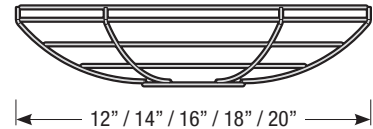

Wire Guard (-WG)

- Wire cage can be specified in all standard and specialized finishes, and will match shade finish unless otherwise specified (Note: For galvanized shade finishes, wire guard is finished in Painted Natural Aluminum)