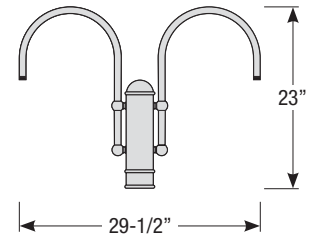

Double Post Mount