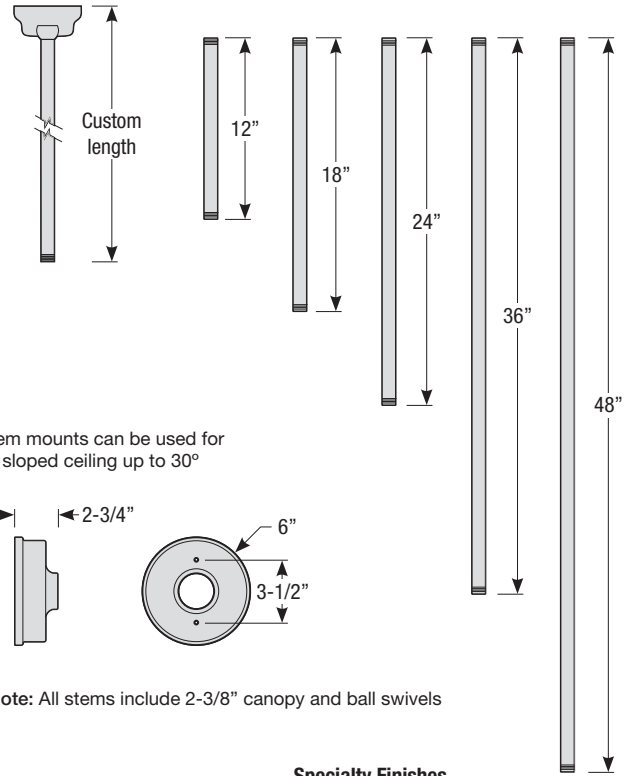

HEAVY DUTY

Aluminum Shade
with Glass and Guard Options

Catalog #:

Project:

Date:

Type:

Notes:

Stem Mount Order Matrix (Example: 2HS18PNA)

Pipe	Stem Length	Finish	Coastal Coating Option
2 (1/2" IP)	HS12 (12")	ABL (Aegean Blue)	(blank) (No coating)
	HS18 (18")	BB (Burnished Bronze)	-C (Coating)
	HS24 (24")	BK (Gloss Black)	
	HS36 (36")	BLU (Blue)	
	HS48 (48")	DVG (Dove Gray)	
	HS__ (Custom length from 2" up to 60")	FLG (Flannel Gray)	
		GA (Galvanized)	
		LG (Lime Green)	
		MB (Matte Black)	
		MBL (Midnight Blue)	
		PNA (Painted Natural Aluminum)	
		PNC (Painted Natural Copper)	
		RD (Red)	
		SGR (Sage Green)	
	SGW (Semi Gloss White)		
	SND (Sand)		
	SS (Satin Silver)		
	TBZ (Textured Bronze)		
	TGP (Textured Graphite)		
	TNG (Tangerine)		
	TTL (Tahitian Teal)		
	WT (Gloss White)		

Note: All stems include 2-3/8" canopy and ball swivels

KEY: Standard Finishes

ABL (Aegean Blue)	LG (Lime Green)	SGR (Sage Green)
BB (Burnished Bronze)	MB (Matte Black)	SGW (Semi Gloss White)
BK (Gloss Black)	MBL (Midnight Blue)	SND (Sand)
BLU (Blue)	PNA (Painted Natural Aluminum)	SS (Satin Silver)
DVG (Dove Gray)	PNC (Painted Natural Copper)	TBZ (Textured Bronze)
FLG (Flannel Gray)	RD (Red)	TGP (Textured Graphite)

Specialty Finishes

TNG (Tangerine)	GA (Galvanized)
TTL (Tahitian Teal)	
WT (Gloss White)