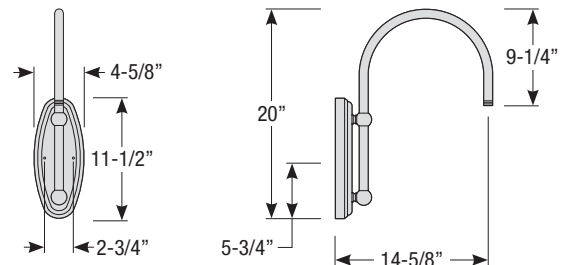

1. Post mount only

Single Post Mount

Double Post Mount

Traditional Wall Mount

Post Type Order Matrix (Example: P8683-96PNA)

Post Type	Finish
PM4946 (Cast Aluminum Post)	ABL (Aegean Blue)
P8683-96 (Cast Aluminum Base w/ 96" Aluminum Post)	BB (Burnished Bronze)
P8683-120 (Cast Aluminum Base w/ 120" Aluminum Post)	BK (Gloss Black)
P8684-96 (96" Straight Aluminum Post)	BLU (Blue)
P8684-120 (120" Straight Aluminum Post)	DVG (Dove Gray)
PM8685 (Cast Aluminum Pier Mount - must be used with straight aluminum post, P8684)	FLG (Flannel Gray)
	GA (Galvanized)
	LG (Lime Green)
	MB (Matte Black)
	MBL (Midnight Blue)
	PNA (Painted Natural Aluminum)
	PNC (Painted Natural Copper)
	RD (Red)
	SGR (Sage Green)
	SGW (Semi Gloss White)
	SND (Sand)
	SS (Satin Silver)
	TBZ (Textured Bronze)
	TGP (Textured Graphite)
	TNG (Tangerine)
	TTL (Tahitian Teal)
	WT (Gloss White)