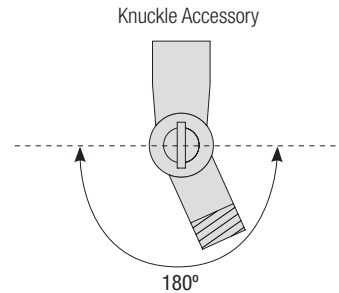

HEAVY DUTY

Aluminum Shade
with Glass and Guard Options

Catalog #:

Project:

Date:

Type:

Notes:

Knuckle Accessory Order Matrix (Example: 2KNLPNA)

Pipe	Finish	Finish	Coastal Coating Option
2 (1/2" IP)	KNL (Adjustable 180° Knuckle for Arm Mounts)	ABL (Aegean Blue)	(blank) (No coating)
3 (3/4" IP)		BB (Burnished Bronze)	-C (Coating)
		BK (Gloss Black)	
		BLU (Blue)	
		DVG (Dove Gray)	
		FLG (Flannel Gray)	
		GA (Galvanized)	
		LG (Lime Green)	
		MB (Matte Black)	
		MBL (Midnight Blue)	
		PNA (Painted Natural Aluminum)	
		PNC (Painted Natural Copper)	
		RD (Red)	
		SGR (Sage Green)	
		SGW (Semi Gloss White)	
		SND (Sand)	
		SS (Satin Silver)	
		TBZ (Textured Bronze)	
		TGP (Textured Graphite)	
		TNG (Tangerine)	
		TTL (Tahitian Teal)	
		WT (Gloss White)	

Description

Adjustable knuckle for arm mounts that allow luminaire to be rotated up to 180°.

KEY: Standard Finishes

ABL (Aegean Blue)	LG (Lime Green)	SGR (Sage Green)
BB (Burnished Bronze)	MB (Matte Black)	SGW (Semi Gloss White)
BK (Gloss Black)	MBL (Midnight Blue)	SND (Sand)
BLU (Blue)	PNA (Painted Natural Aluminum)	SS (Satin Silver)
DVG (Dove Gray)	PNC (Painted Natural Copper)	TBZ (Textured Bronze)
FLG (Flannel Gray)	RD (Red)	TGP (Textured Graphite)

Specialty Finishes

TNG (Tangerine)	GA (Galvanized)
TTL (Tahitian Teal)	
WT (Gloss White)