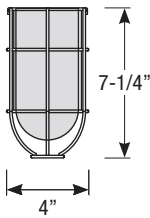

Wire Cage with Glass Enclosure

- Wire cage can be specified in all standard and specialized finishes, and will match shade finish unless otherwise specified (Note: For galvanized shade finishes, wire cage is finished in Painted Natural Aluminum)
- Glass is available in clear (-CGWC) and frosted (-FGWC)