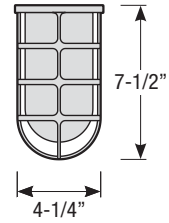

Type:

Notes:

Glass Enclosure

- Glass is available in clear (-CG) and frosted (-FG)

Wire Cage with Glass Enclosure

- Wire cage can be specified in all standard and specialized finishes, and will match shade finish unless otherwise specified (Note: For galvanized shade finishes, wire cage is finished in Painted Natural Aluminum)
- Glass is available in clear (-CGWC) and frosted (-FGWC)