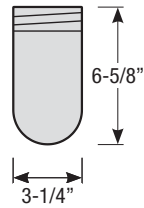

HEAVY DUTY

Aluminum Shade
with Glass and Guard Options

Catalog #:

Project:

Date:

Type:

Notes:

Glass Enclosure

- Glass is available in clear (-CG) and frosted (-FG)