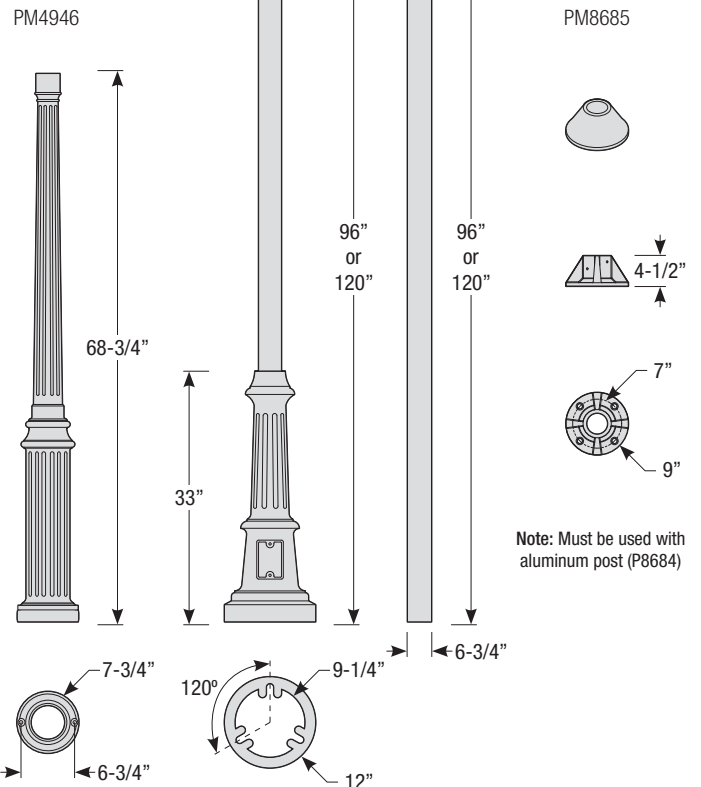

HEAVY DUTY

Aluminum Shade
with Glass and Guard Options

Catalog #:

Project:

Date:

Type:

Notes:

Post / Wall Mount Order Matrix (Example: 2W1PNA)

Pipe	Mount Type	Finish	Input Voltage
2 (1/2" IP)	P1 (Single Post Mount) P2 (Double Post Mount) W1 (Traditional Wall Mount)	ABL (Aegean Blue)	(blank) (120V)
		BB (Burnished Bronze)	-27' (277V)
		BK (Gloss Black)	
	BLU (Blue)		
	DVG (Dove Gray)		
	FLG (Flannel Gray)		
	GA (Galvanized)		
	LG (Lime Green)		
	MB (Matte Black)		
	MBL (Midnight Blue)		
	PNA (Painted Natural Aluminum)		
	PNC (Painted Natural Copper)		
	RD (Red)		
	SGR (Sage Green)		
	SGW (Semi Gloss White)		
	SND (Sand)		
	SS (Satin Silver)		
TBZ (Textured Bronze)			
TGP (Textured Graphite)			
TNG (Tangerine)			
TTL (Tahitian Teal)			
WT (Gloss White)			

1. Post mount only

Post Type Order Matrix (Example: P8683-96PNA)

Post Type	Finish
PM4946 (Cast Aluminum Post)	ABL (Aegean Blue)
P8683-96 (Cast Aluminum Base w/ 96" Aluminum Post)	BB (Burnished Bronze)
P8683-120 (Cast Aluminum Base w/ 120" Aluminum Post)	BK (Gloss Black)
P8684-96 (96" Straight Aluminum Post)	BLU (Blue)
P8684-120 (120" Straight Aluminum Post)	DVG (Dove Gray)
PM8685 (Cast Aluminum Pier Mount - must be used with straight aluminum post, P8684)	FLG (Flannel Gray)
	GA (Galvanized)
	LG (Lime Green)
	MB (Matte Black)
	MBL (Midnight Blue)
	PNA (Painted Natural Aluminum)
	PNC (Painted Natural Copper)
	RD (Red)
	SGR (Sage Green)
	SGW (Semi Gloss White)
	SND (Sand)
	SS (Satin Silver)
	TBZ (Textured Bronze)
	TGP (Textured Graphite)
	TNG (Tangerine)
	TTL (Tahitian Teal)
	WT (Gloss White)

Standard Finishes