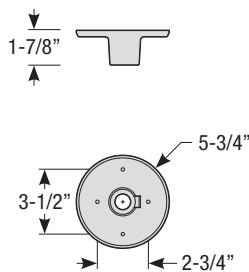

Ceiling Flush Mount Canopy

Note: Ceiling flush mount canopy includes 2" stem

Pendant Canopy