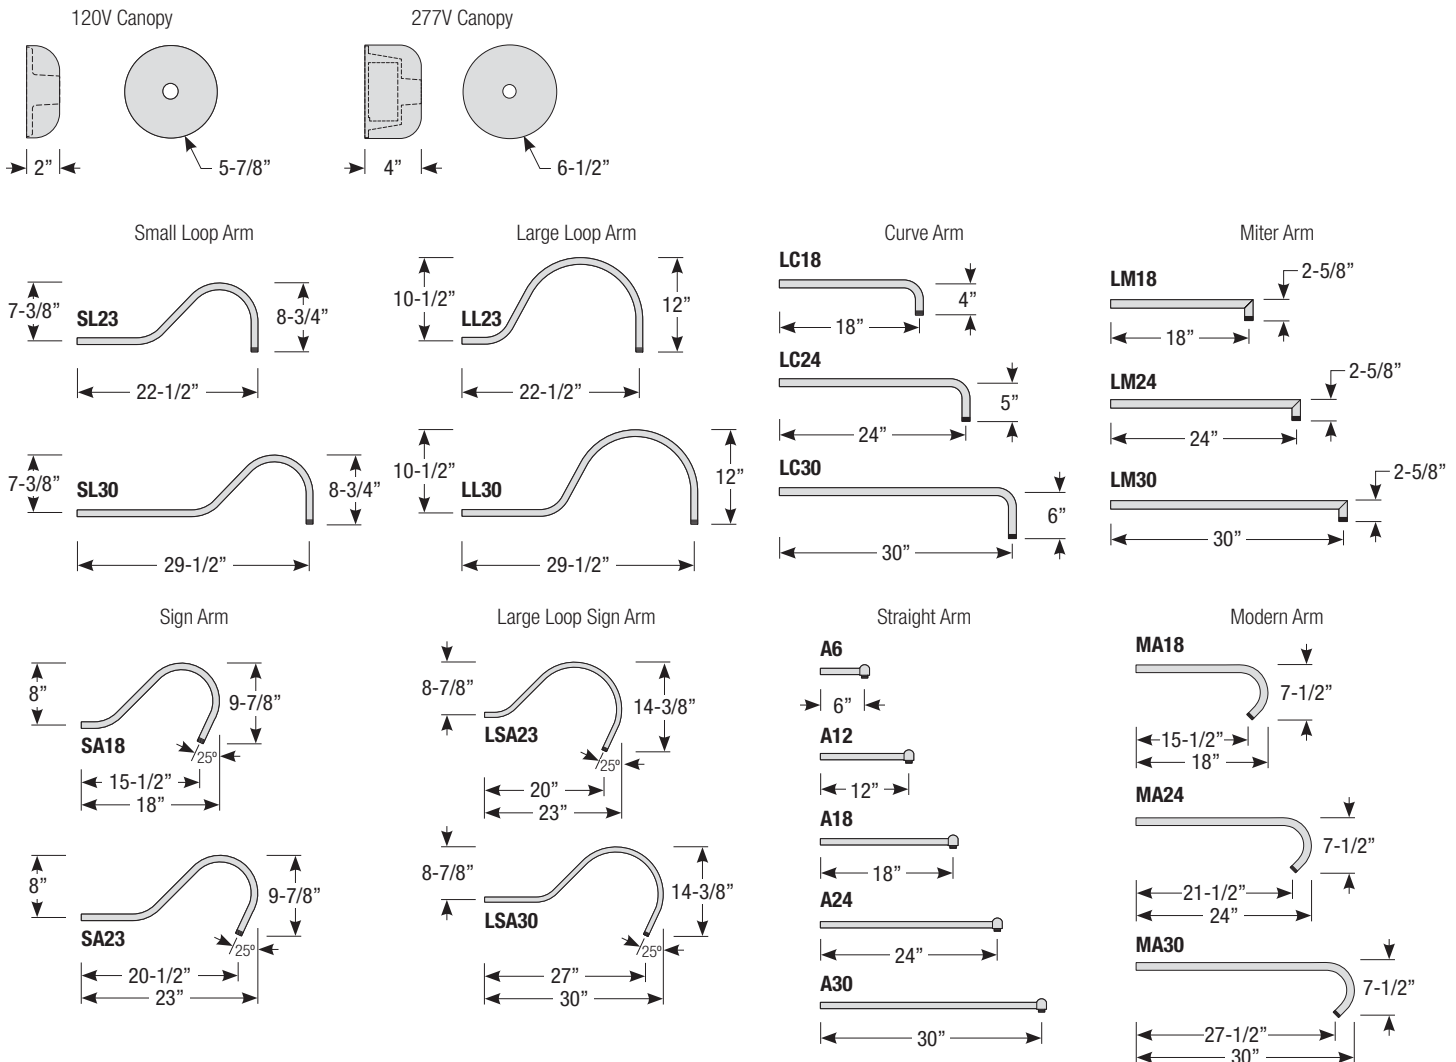

Standard Finishes

	ABL (Aegean Blue)		PNC (Painted Natural Copper)
	BB (Burnished Bronze)		RD (Red)
	BK (Gloss Black)		SGR (Sage Green)
	BLU (Blue)		SGW (Semi Gloss White)
	DVG (Dove Gray)		SND (Sand)
	FLG (Flannel Gray)		SS (Satin Silver)
	LG (Lime Green)		TBZ (Textured Bronze)
	MB (Matte Black)		TGP (Textured Graphite)
	MBL (Midnight Blue)		TNG (Tangerine)
	PNA (Painted Natural Aluminum)		TTL (Tahitian Teal)
			WT (Gloss White)

Specialty Finishes

	GA (Galvanized)

Note: All arm mounts include canopy

Spec-00019_REV A Revised 03/27/2020