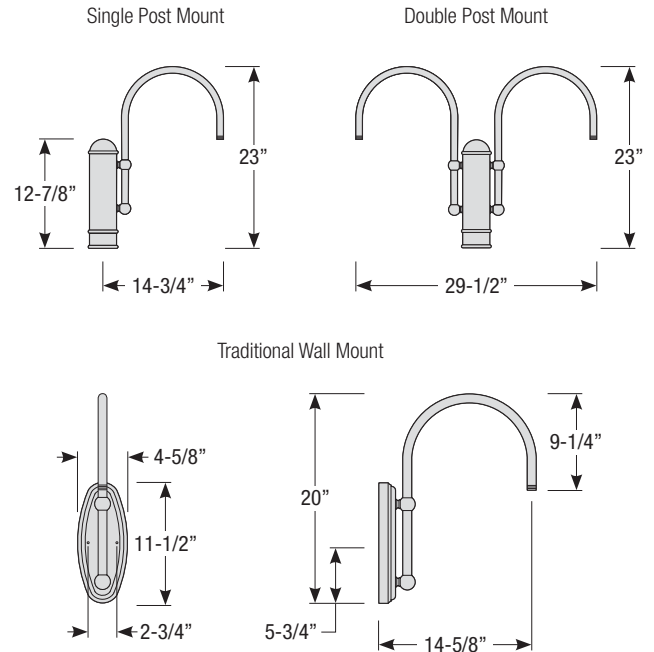

1. Post mount only

Post Type Order Matrix (Example: P8683-96PNA)

Post Type	Finish
PM4946 (Cast Aluminum Post)	ABL (Aegean Blue)
P8683-96 (Cast Aluminum Base w/ 96" Aluminum Post)	BB (Burnished Bronze)
P8683-120 (Cast Aluminum Base w/ 120" Aluminum Post)	BK (Gloss Black)
P8684-96 (96" Straight Aluminum Post)	BLU (Blue)
P8684-120 (120" Straight Aluminum Post)	DVG (Dove Gray)
PM8685 (Cast Aluminum Pier Mount - must be used with straight aluminum post, P8684)	FLG (Flannel Gray)
	GA (Galvanized)
	LG (Lime Green)
	MB (Matte Black)
	MBL (Midnight Blue)
	PNA (Painted Natural Aluminum)
	PNC (Painted Natural Copper)
	RD (Red)
	SGR (Sage Green)
	SGW (Semi Gloss White)
	SND (Sand)
	SS (Satin Silver)
	TBZ (Textured Bronze)
	TGP (Textured Graphite)
	TNG (Tangerine)
	TTL (Tahitian Teal)
	WT (Gloss White)
	YEL (Yellow)

Standard Finishes

	ABL (Aegean Blue)		RD (Red)
	BB (Burnished Bronze)		SGR (Sage Green)
	BK (Gloss Black)		SGW (Semi Gloss White)
	BLU (Blue)		SND (Sand)
	DVG (Dove Gray)		SS (Satin Silver)
	FLG (Flannel Gray)		TBZ (Textured Bronze)
	LG (Lime Green)		TGP (Textured Graphite)
	MB (Matte Black)		TNG (Tangerine)
	MBL (Midnight Blue)		TTL (Tahitian Teal)
	PNA (Painted Natural Aluminum)		WT (Gloss White)
	PNC (Painted Natural Copper)		YEL (Yellow)

Specialty Finishes

	GA (Galvanized)

Spec-00019 Revised 08/11/2020

14508 Nelson Ave. City of Industry, CA 91744 • tel: 626.336.4511 • fax: 626.330.4266 • www.TroyRLM.com
©2020 Troy-RLM Lighting, A Division of Troy-CSL Lighting, Inc. All rights reserved. Subject to change without notice.