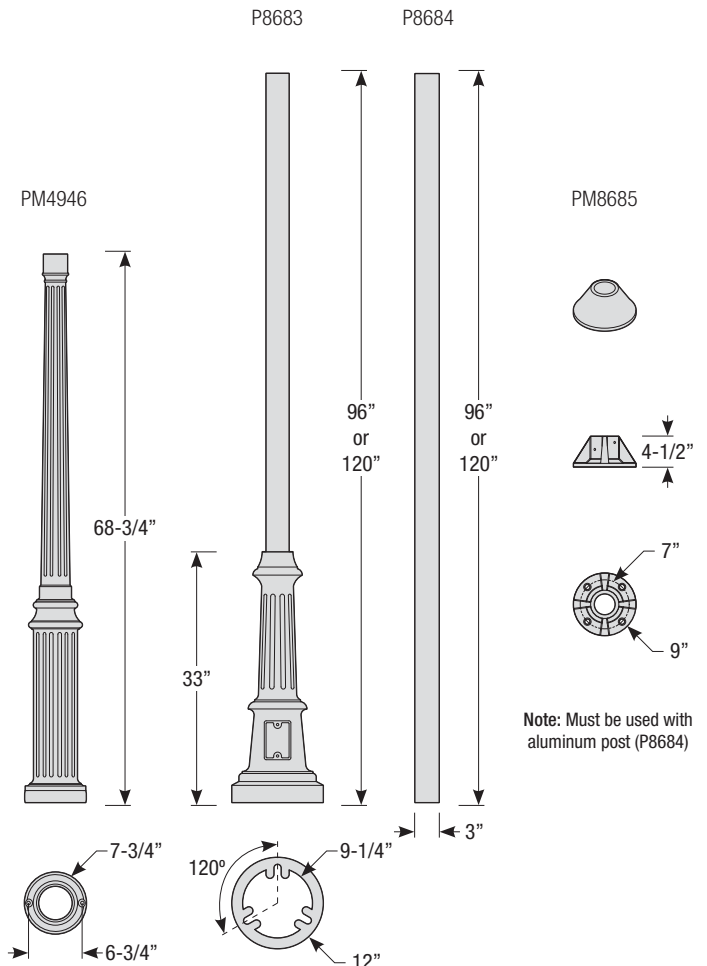

1. Post mount only

Post Type Order Matrix (Example: P8683-96PNA)

Post Type	Finish
PM4946 (Cast Aluminum Post)	ABL (Aegean Blue)
P8683-96 (Cast Aluminum Base w/ 96" Aluminum Post)	BB (Burnished Bronze)
P8683-120 (Cast Aluminum Base w/ 120" Aluminum Post)	BK (Gloss Black)
P8684-96 (96" Straight Aluminum Post)	BLU (Blue)
P8684-120 (120" Straight Aluminum Post)	DVG (Dove Gray)
PM8685 (Cast Aluminum Pier Mount - must be used with straight aluminum post, P8684)	FLG (Flannel Gray)
	GA (Galvanized)
	LG (Lime Green)
	MB (Matte Black)
	MBL (Midnight Blue)
	PNA (Painted Natural Aluminum)
	PNC (Painted Natural Copper)
	RD (Red)
	SGR (Sage Green)
	SGW (Semi Gloss White)
	SND (Sand)
	SS (Satin Silver)
	TBZ (Textured Bronze)
	TGP (Textured Graphite)
	TNG (Tangerine)
	TTL (Tahitian Teal)
	WT (Gloss White)
	YEL (Yellow)

Standard Finishes

	ABL (Aegean Blue)		RD (Red)
	BB (Burnished Bronze)		SGR (Sage Green)
	BK (Gloss Black)		SGW (Semi Gloss White)
	BLU (Blue)		SND (Sand)
	DVG (Dove Gray)		SS (Satin Silver)
	FLG (Flannel Gray)		TBZ (Textured Bronze)
	LG (Lime Green)		TGP (Textured Graphite)
	MB (Matte Black)		TNG (Tangerine)
	MBL (Midnight Blue)		TTL (Tahitian Teal)
	PNA (Painted Natural Aluminum)		WT (Gloss White)
	PNC (Painted Natural Copper)		YEL (Yellow)

Specialty Finishes

	GA (Galvanized)

Spec-00019 Revised 08/11/2020

14508 Nelson Ave. City of Industry, CA 91744 • tel: 626.336.4511 • fax: 626.330.4266 • www.TroyRLM.com
©2020 Troy-RLM Lighting, A Division of Troy-CSL Lighting, Inc. All rights reserved. Subject to change without notice.