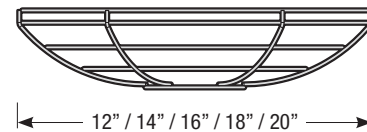

Wire Guard (-WG)

- Wire cage can be specified in all standard and specialized finishes, and will match shade finish unless otherwise specified (Note: For galvanized shade finishes, wire guard is finished in Painted Natural Aluminum)