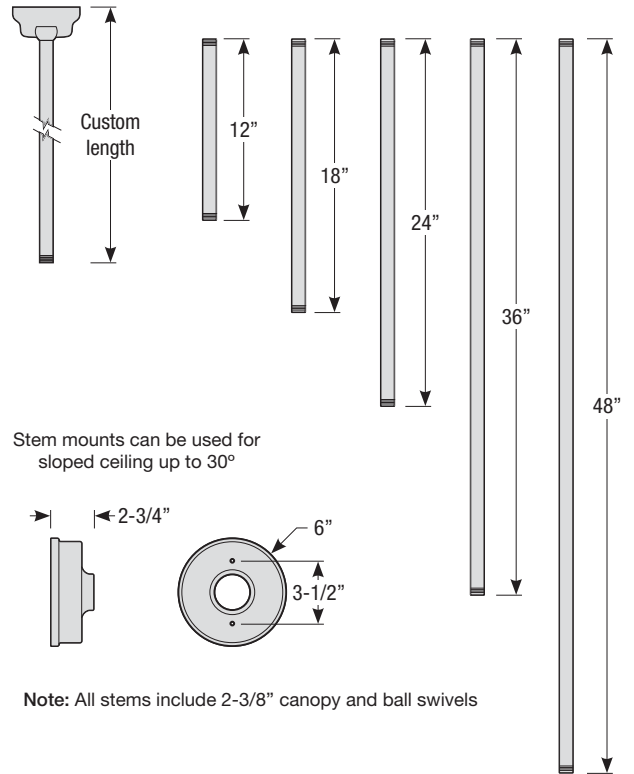

HEAVY DUTY

Aluminum Shade
with Glass and Guard Options

Catalog #:

Project:

Date:

Type:

Notes:

Stem Mount Order Matrix (Example: 2HS18PNA)

Pipe	Stem Length	Finish	Coastal Coating Option
2 (1/2" IP)	HS12 (12")	ABL (Aegean Blue)	(blank) (No coating)
	HS18 (18")	BB (Burnished Bronze)	-C (Coating)
	HS24 (24")	BK (Gloss Black)	
	HS36 (36")	BLU (Blue)	
	HS48 (48")	DVG (Dove Gray)	
	HS_ (Custom length from 2" up to 60")	FLG (Flannel Gray)	
		GA (Galvanized)	
		LG (Lime Green)	
		MB (Matte Black)	
		MBL (Midnight Blue)	
		PNA (Painted Natural Aluminum)	
		PNC (Painted Natural Copper)	
		RD (Red)	
		SGR (Sage Green)	
	SGW (Semi Gloss White)		
	SND (Sand)		
	SS (Satin Silver)		
	TBZ (Textured Bronze)		
	TGP (Textured Graphite)		
	TNG (Tangerine)		
	TTL (Tahitian Teal)		
	WT (Gloss White)		
	YEL (Yellow)		

KEY: Standard Finishes

ABL (Aegean Blue)	LG (Lime Green)	SGR (Sage Green)
BB (Burnished Bronze)	MB (Matte Black)	SGW (Semi Gloss White)
BK (Gloss Black)	MBL (Midnight Blue)	SND (Sand)
BLU (Blue)	PNA (Painted Natural Aluminum)	SS (Satin Silver)
DVG (Dove Gray)	PNC (Painted Natural Copper)	TBZ (Textured Bronze)
FLG (Flannel Gray)	RD (Red)	TGP (Textured Graphite)

Specialty Finishes

TNG (Tangerine)	GA (Galvanized)
TTL (Tahitian Teal)	
WT (Gloss White)	
YEL (Yellow)