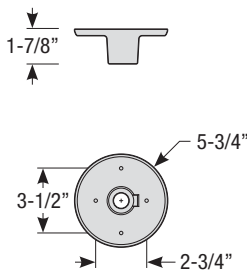

Ceiling Flush Mount Canopy

Note: Ceiling flush mount canopy includes 2" stem

Pendant Canopy