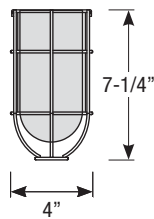

Wire Cage with Glass Enclosure

- Wire cage can be specified in all standard and specialized finishes, and will match shade finish unless otherwise specified (Note: For galvanized shade finishes, wire cage is finished in Painted Natural Aluminum)
- Glass is available in clear (-CGWC) and frosted (-FGWC)