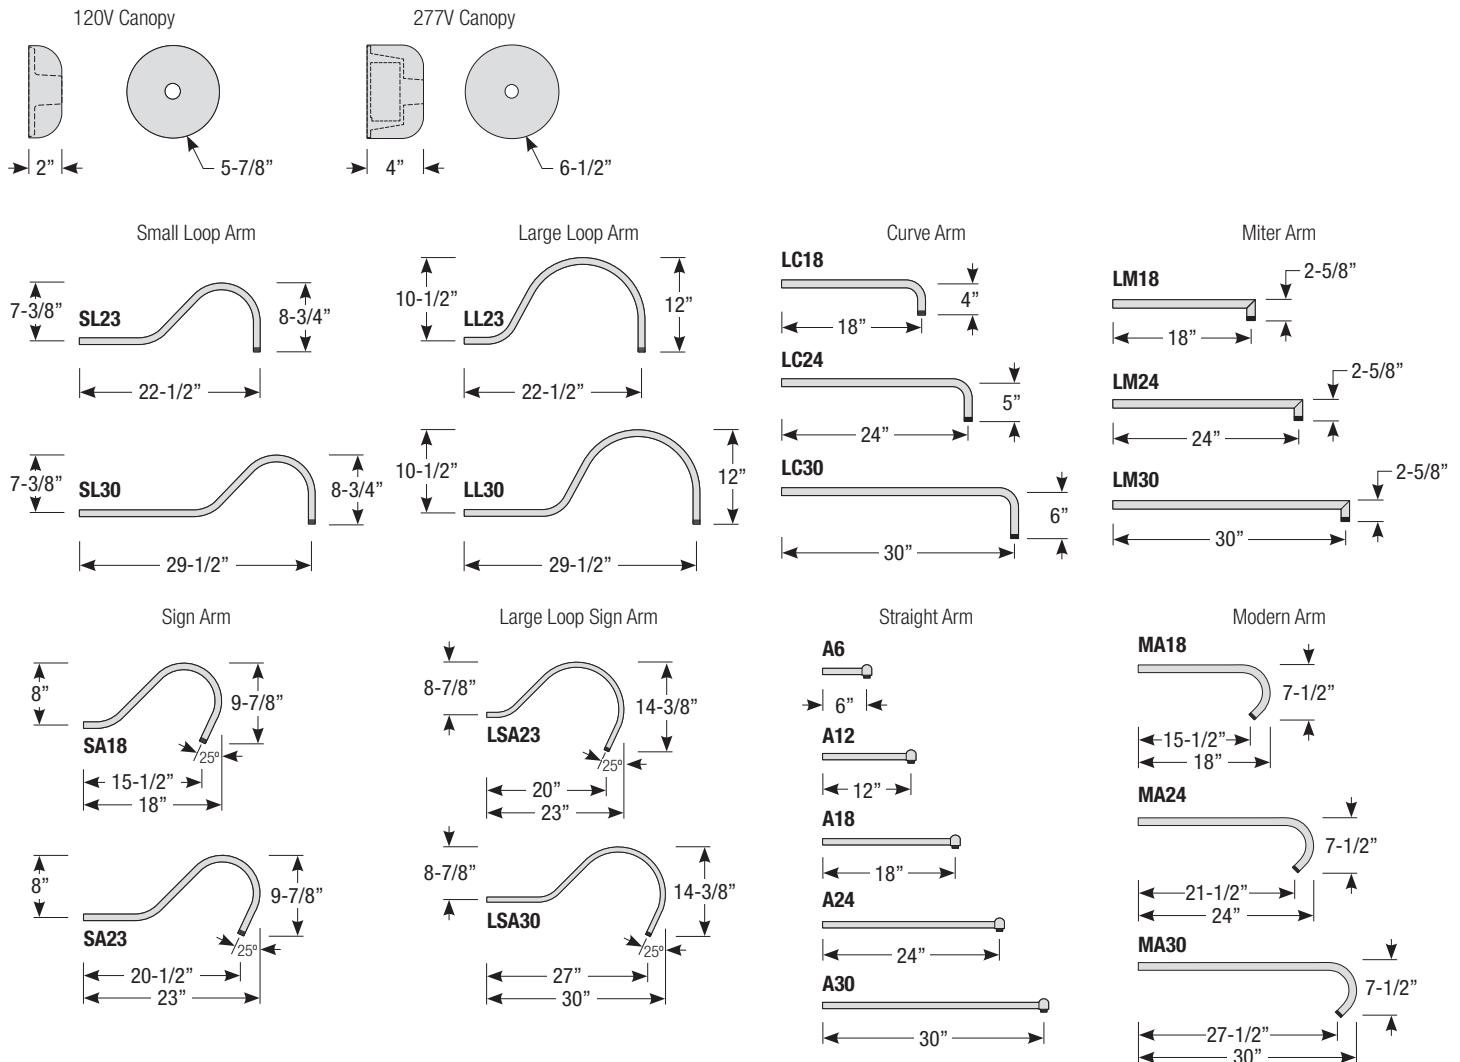

Standard Finishes

	ABL (Aegean Blue)		RD (Red)
	BB (Burnished Bronze)		SGR (Sage Green)
	BK (Gloss Black)		SGW (Semi Gloss White)
	BLU (Blue)		SND (Sand)
	DVG (Dove Gray)		SS (Satin Silver)
	FLG (Flannel Gray)		TBZ (Textured Bronze)
	LG (Lime Green)		TGP (Textured Graphite)
	MB (Matte Black)		TNG (Tangerine)
	MBL (Midnight Blue)		TTL (Tahitian Teal)
	PNA (Painted Natural Aluminum)		WT (Gloss White)
	PNC (Painted Natural Copper)		YEL (Yellow)

Specialty Finishes

	GA (Galvanized)

Note: All arm mounts include canopy

Spec-00019 Revised 08/11/2020

14508 Nelson Ave. City of Industry, CA 91744 • tel: 626.336.4511 • fax: 626.330.4266 • www.TroyRLM.com
©2020 Troy-RLM Lighting, A Division of Troy-CSL Lighting, Inc. All rights reserved. Subject to change without notice.