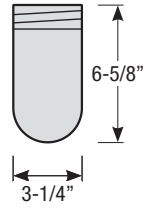

HEAVY DUTY

Aluminum Shade
with Glass and Guard Options

Catalog #:

Project:

Date:

Type:

Notes:

Glass Enclosure

- Glass is available in clear (-CG) and frosted (-FG)