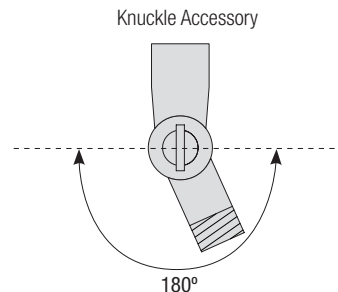

HEAVY DUTY

Aluminum Shade
with Glass and Guard Options

Catalog #:

Project:

Type:

Date:

Notes:

Knuckle Accessory Order Matrix (Example: 2KNLPNA)

Pipe	Finish	Finish	Coastal Coating Option
2 (1/2" IP)	KNL (Adjustable 180° Knuckle for Arm Mounts)	ABL (Aegean Blue)	(blank) (No coating)
3 (3/4" IP)		BB (Burnished Bronze) BK (Gloss Black) BLU (Blue) DVG (Dove Gray) FLG (Flannel Gray) GA (Galvanized) LG (Lime Green) MB (Matte Black) MBL (Midnight Blue) PNA (Painted Natural Aluminum) PNC (Painted Natural Copper) RD (Red) SGR (Sage Green) SGW (Semi Gloss White) SND (Sand) SS (Satin Silver) TBZ (Textured Bronze) TGP (Textured Graphite) TNG (Tangerine) TTL (Tahitian Teal) WT (Gloss White) YEL (Yellow)	-C (Coating)

Description

Adjustable knuckle for arm mounts that allow luminaire to be rotated up to 180°.

KEY: Standard Finishes

ABL (Aegean Blue)	LG (Lime Green)	SGR (Sage Green)
BB (Burnished Bronze)	MB (Matte Black)	SGW (Semi Gloss White)
BK (Gloss Black)	MBL (Midnight Blue)	SND (Sand)
BLU (Blue)	PNA (Painted Natural Aluminum)	SS (Satin Silver)
DVG (Dove Gray)	PNC (Painted Natural Copper)	TBZ (Textured Bronze)
FLG (Flannel Gray)	RD (Red)	TGP (Textured Graphite)

Specialty Finishes

TNG (Tangerine)	GA (Galvanized)
TTL (Tahitian Teal)	
WT (Gloss White)	
YEL (Yellow)