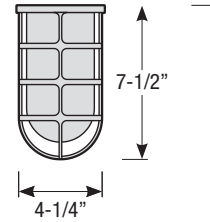

Cast Guard with Glass Enclosure

- Cast guard can be specified in all standard and specialized finishes, and will match shade finish unless otherwise specified (Note: For galvanized shade finishes, cast guard is unfinished Raw Aluminum)
- Glass is available in clear (-CGG) and frosted (-FGG)