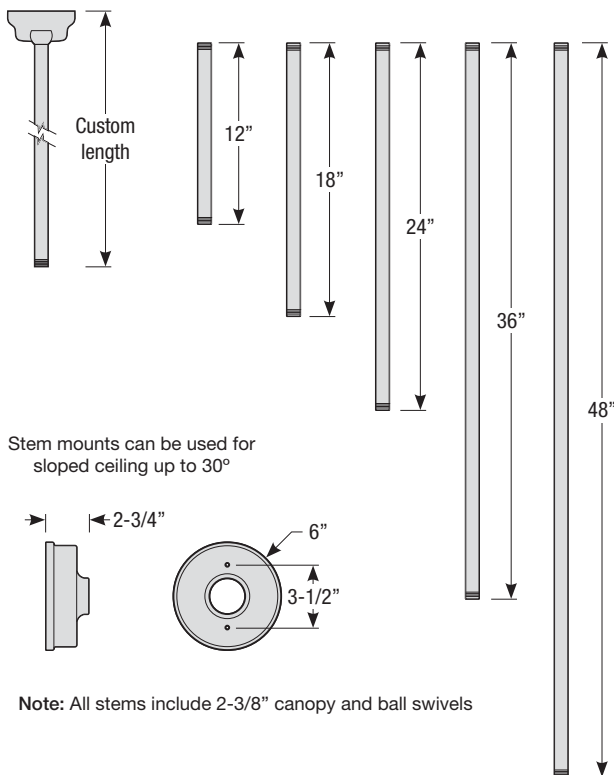

HEAVY DUTY

Aluminum Shade
with Glass and Guard Options

Catalog #:

Project:

Date:

Type:

Notes:

Stem Mount Order Matrix (Example: 2HS18PNA)

Pipe	Stem Length	Finish	Coastal Coating Option
2 (1/2" IP)	HS12 (12")	ABL (Aegean Blue)	(blank) (No coating)
	HS18 (18")	BB (Burnished Bronze)	-C (Coating)
	HS24 (24")	BK (Gloss Black)	
	HS36 (36")	BLU (Blue)	
	HS48 (48")	DVG (Dove Gray)	
	HS_ (Custom length from 2" up to 60")	FLG (Flannel Gray)	
		GA (Galvanized)	
		LG (Lime Green)	
		MB (Matte Black)	
		MBL (Midnight Blue)	
		PNA (Painted Natural Aluminum)	
		PNC (Painted Natural Copper)	
		RD (Red)	
		SGR (Sage Green)	
	SGW (Semi Gloss White)		
	SND (Sand)		
	SS (Satin Silver)		
	TBZ (Textured Bronze)		
	TGP (Textured Graphite)		
	TNG (Tangerine)		
	TTL (Tahitian Teal)		
	WT (Gloss White)		
	YEL (Yellow)		

KEY: Standard Finishes

ABL (Aegean Blue)	LG (Lime Green)	SGR (Sage Green)
BB (Burnished Bronze)	MB (Matte Black)	SGW (Semi Gloss White)
BK (Gloss Black)	MBL (Midnight Blue)	SND (Sand)
BLU (Blue)	PNA (Painted Natural Aluminum)	SS (Satin Silver)
DVG (Dove Gray)	PNC (Painted Natural Copper)	TBZ (Textured Bronze)
FLG (Flannel Gray)	RD (Red)	TGP (Textured Graphite)

Specialty Finishes

TNG (Tangerine)	GA (Galvanized)
TTL (Tahitian Teal)	
WT (Gloss White)	
YEL (Yellow)