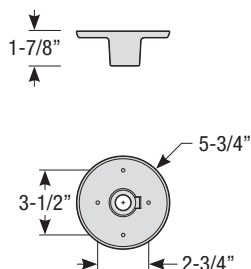

Ceiling Flush Mount Canopy

Note: Ceiling flush mount canopy includes 2" stem

Pendant Canopy