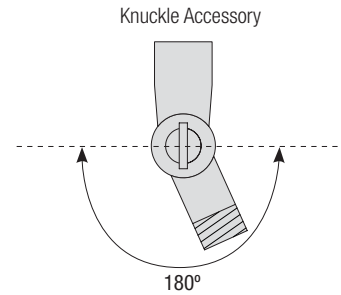

HEAVY DUTY

Aluminum Shade
with Glass and Guard Options

Catalog #:

Project:

Type:

Date:

Notes:

Knuckle Accessory Order Matrix (Example: 2KNLPNA)

Pipe	Finish	Finish	Coastal Coating Option
2 (1/2" IP)	KNL (Adjustable 180° Knuckle for Arm Mounts)	ABL (Aegean Blue)	(blank) (No coating)
3 (3/4" IP)		BB (Burnished Bronze) BK (Gloss Black) BLU (Blue) DVG (Dove Gray) FLG (Flannel Gray) GA (Galvanized) LG (Lime Green) MB (Matte Black) MBL (Midnight Blue) PNA (Painted Natural Aluminum) PNC (Painted Natural Copper) RD (Red) SGR (Sage Green) SGW (Semi Gloss White) SND (Sand) SS (Satin Silver) TBZ (Textured Bronze) TGP (Textured Graphite) TNG (Tangerine) TTL (Tahitian Teal) WT (Gloss White) YEL (Yellow)	-C (Coating)

Description

Adjustable knuckle for arm mounts that allow luminaire to be rotated up to 180°.

KEY: Standard Finishes

ABL (Aegean Blue)	LG (Lime Green)	SGR (Sage Green)
BB (Burnished Bronze)	MB (Matte Black)	SGW (Semi Gloss White)
BK (Gloss Black)	MBL (Midnight Blue)	SND (Sand)
BLU (Blue)	PNA (Painted Natural Aluminum)	SS (Satin Silver)
DVG (Dove Gray)	PNC (Painted Natural Copper)	TBZ (Textured Bronze)
FLG (Flannel Gray)	RD (Red)	TGP (Textured Graphite)

Specialty Finishes

TNG (Tangerine)	GA (Galvanized)
TTL (Tahitian Teal)	
WT (Gloss White)	
YEL (Yellow)