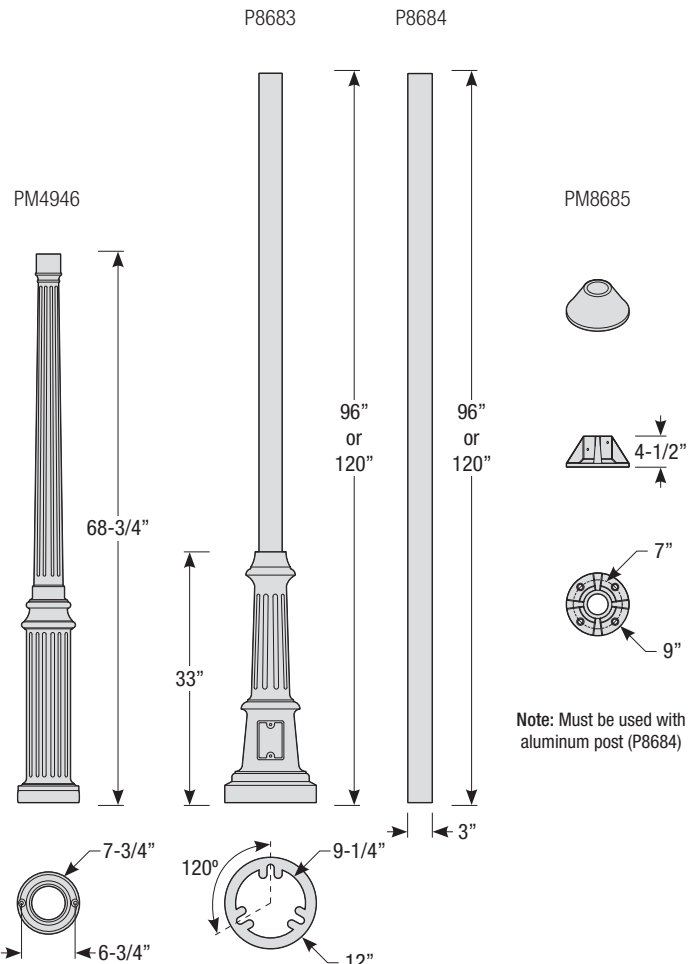

Post Type Order Matrix (Example: P8683-96PNA)

Post Type	Finish
PM4946 (Cast Aluminum Post)	ABL (Aegean Blue)
P8683-96 (Cast Aluminum Base w/ 96" Aluminum Post)	BB (Burnished Bronze)
P8683-120 (Cast Aluminum Base w/ 120" Aluminum Post)	BK (Gloss Black)
P8684-96 (96" Straight Aluminum Post)	BLU (Blue)
P8684-120 (120" Straight Aluminum Post)	DVG (Dove Gray)
PM8685 (Cast Aluminum Pier Mount - must be used with straight aluminum post, P8684)	FLG (Flannel Gray)
	GA (Galvanized)
	LG (Lime Green)
	MB (Matte Black)
	MBL (Midnight Blue)
	PNA (Painted Natural Aluminum)
	PNC (Painted Natural Copper)
	RD (Red)
	SGR (Sage Green)
	SGW (Semi Gloss White)
	SND (Sand)
	SS (Satin Silver)
	TBZ (Textured Bronze)
	TGP (Textured Graphite)
	TNG (Tangerine)
	TTL (Tahitian Teal)
	WT (Gloss White)
	YEL (Yellow)