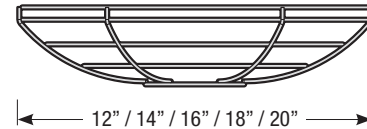

Wire Guard (-WG)

- Wire cage can be specified in all standard and specialized finishes, and will match shade finish unless otherwise specified (Note: For galvanized shade finishes, wire guard is finished in Painted Natural Aluminum)