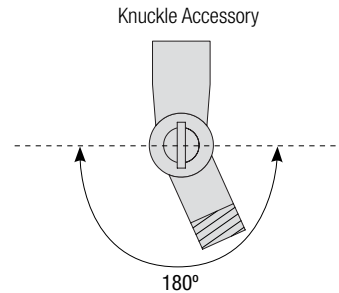

HEAVY DUTY

Aluminum Shade

with Glass and Guard Options

Catalog #:

Project:

Date:

Type:

Notes:

Knuckle Accessory Order Matrix (Example: 2KNLPNA)

Pipe	Finish	Finish	Coastal Coating Option
2 (1/2" IP)	KNL (Adjustable 180° Knuckle for Arm Mounts)	ABL (Aegean Blue)	(blank) (No coating)
3 (3/4" IP)		BB (Burnished Bronze)	-C* (Coating)
		BK (Gloss Black)	
		BLU (Blue)	
		DVG (Dove Gray)	
		FLG (Flannel Gray)	
		GA (Galvanized)	
		LG (Lime Green)	
		MB (Matte Black)	
		MBL (Midnight Blue)	
		PNA (Painted Natural Aluminum)	
		PNC (Painted Natural Copper)	
		RD (Red)	
		SA (Satin Aluminum)	
		SGR (Sage Green)	
		SGW (Semi Gloss White)	
		SND (Sand)	
		SS (Satin Silver)	
		TBZ (Textured Bronze)	
		TGP (Textured Graphite)	
		TNG (Tangerine)	
		TTL (Tahitian Teal)	
		WT (Gloss White)	

4. Satin aluminum cannot be coated

Description

Adjustable knuckle for arm mounts that allow luminaire to be rotated up to 180°.

KEY: Standard Finishes

ABL (Aegean Blue)	LG (Lime Green)	SGR (Sage Green)
BB (Burnished Bronze)	MB (Matte Black)	SGW (Semi Gloss White)
BK (Gloss Black)	MBL (Midnight Blue)	SND (Sand)
BLU (Blue)	PNA (Painted Natural Aluminum)	SS (Satin Silver)
DVG (Dove Gray)	PNC (Painted Natural Copper)	TBZ (Textured Bronze)
FLG (Flannel Gray)	RD (Red)	TGP (Textured Graphite)

Specialty Finishes

TNG (Tangerine)	GA (Galvanized)
TTL (Tahitian Teal)	SA (Satin Aluminum)
WT (Gloss White)