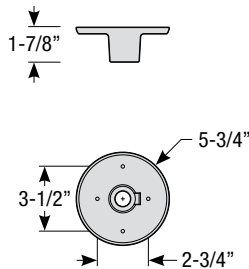

Ceiling Flush Mount Canopy

Note: Ceiling flush mount canopy includes 2" stem

Pendant Canopy

Revised 06/01/2018