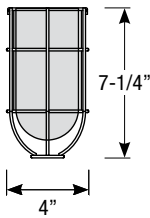

Wire Cage with Glass Enclosure

- Wire cage can be specified in all standard and specialized finishes, and will match shade finish unless otherwise specified (Note: For galvanized shade finishes, wire cage is finished in Painted Natural Aluminum)
- Glass is available in clear (-CGWC), frosted (-FGWC) or opal (-OGWC)