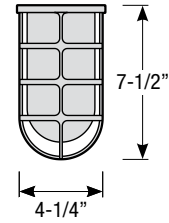

Cast Guard with Glass Enclosure

- Cast guard can be specified in all standard and specialized finishes, and will match shade finish unless otherwise specified (Note: For galvanized shade finishes, cast guard is unfinished Raw Aluminum)
- Glass is available in clear (-CGG), frosted (-FGG) or opal (-OGG)