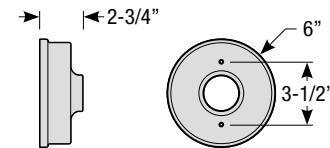

HEAVY DUTY

Aluminum Shade

with Glass and Guard Options

Catalog #:

Project:

Date:

Type:

Notes:

Stem Mount Order Matrix (Example: 2HS18PNA)

Pipe	Stem Length	Finish	Coastal Coating Option
2 (1/2" IP)	HS12 (12")	ABL (Aegean Blue)	(blank) (No coating)
	HS18 (18")	BB (Burnished Bronze)	-C⁴ (Coating)
	HS24 (24")	BK (Gloss Black)	
	HS36 (36")	BLU (Blue)	
	HS48 (48")	DVG (Dove Gray)	
	HS_ (Custom length from 2" up to 60")	FLG (Flannel Gray)	
		GA (Galvanized)	
		LG (Lime Green)	
		MB (Matte Black)	
		MBL (Midnight Blue)	
		PNA (Painted Natural Aluminum)	
		PNC (Painted Natural Copper)	
		RD (Red)	
		SA (Satin Aluminum)	
		SGR (Sage Green)	
	SGW (Semi Gloss White)		
	SND (Sand)		
	SS (Satin Silver)		
	TBZ (Textured Bronze)		
	TGP (Textured Graphite)		
	TNG (Tangerine)		
	TTL (Tahitian Teal)		
	TTL (Tahitian Teal)		
	WT (Gloss White)		

4. Satin aluminum cannot be coated

Stem mounts can be used for sloped ceiling up to 30°

Note: All stems include 2-3/8" canopy and ball swivels

KEY: Standard Finishes

ABL (Aegean Blue)	LG (Lime Green)	SGR (Sage Green)
BB (Burnished Bronze)	MB (Matte Black)	SGW (Semi Gloss White)
BK (Gloss Black)	MBL (Midnight Blue)	SND (Sand)
BLU (Blue)	PNA (Painted Natural Aluminum)	SS (Satin Silver)
DVG (Dove Gray)	PNC (Painted Natural Copper)	TBZ (Textured Bronze)
FLG (Flannel Gray)	RD (Red)	TGP (Textured Graphite)

Specialty Finishes

TNG (Tangerine)	GA (Galvanized)
TTL (Tahitian Teal)	SA (Satin Aluminum)
WT (Gloss White)	

Ceiling Flush Mount Canopy

Note: Ceiling flush mount canopy includes 2" stem

Pendant Canopy

Revised 06/01/2018