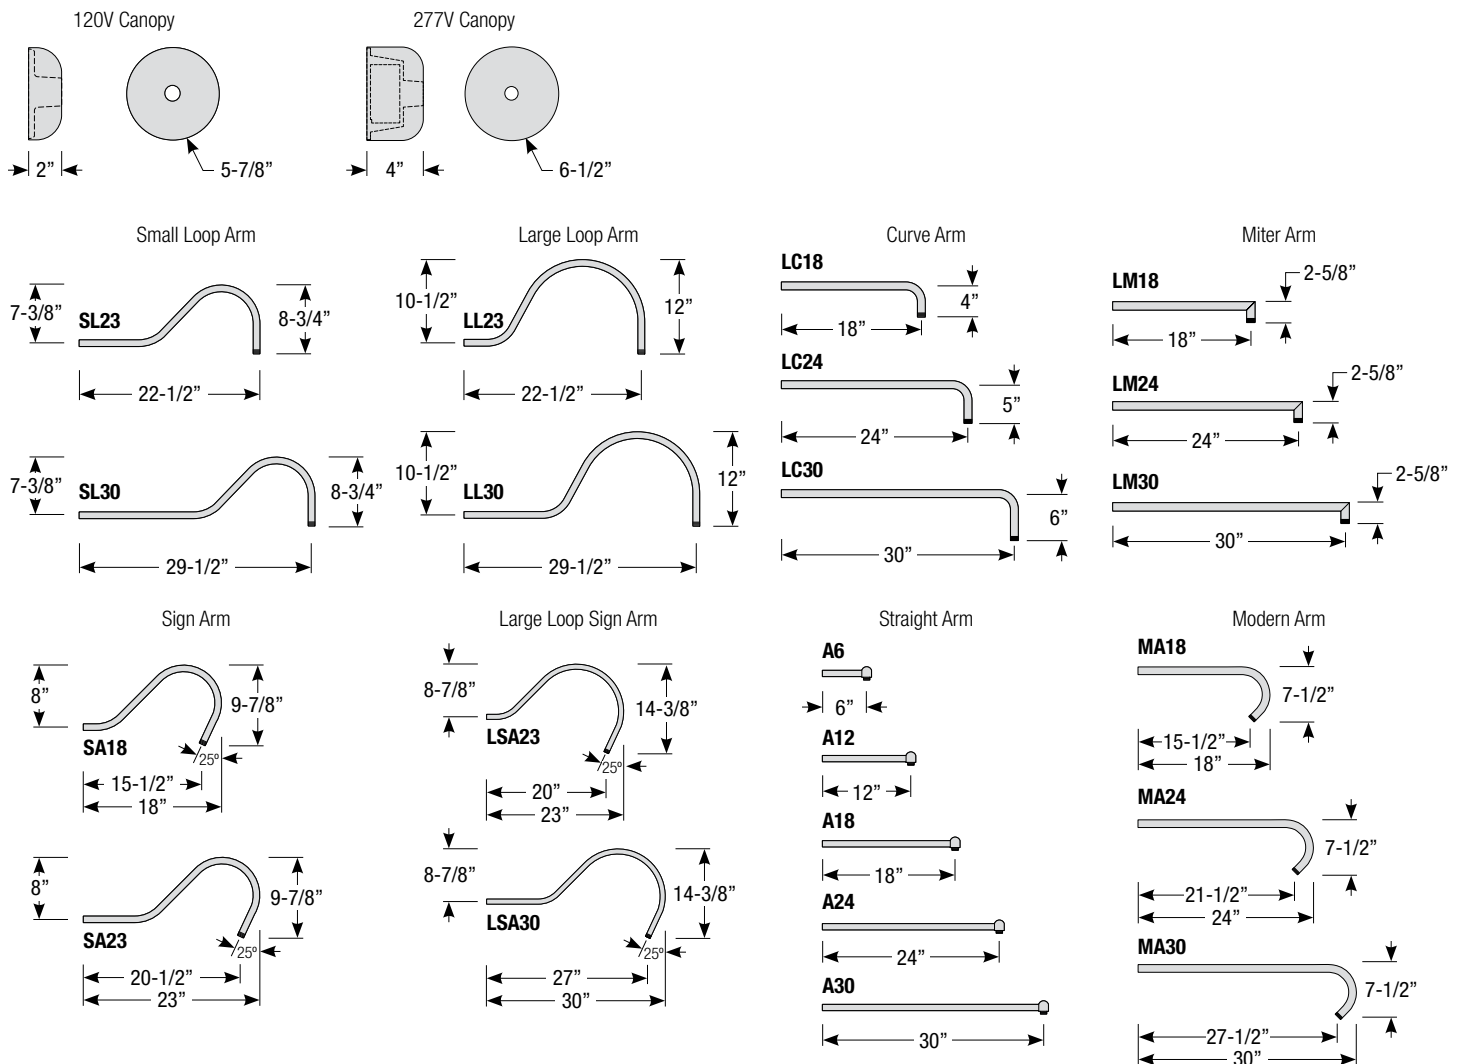

Standard Finishes

	ABL (Aegean Blue)		PNC (Painted Natural Copper)
	BB (Burnished Bronze)		RD (Red)
	BK (Gloss Black)		SGR (Sage Green)
	BLU (Blue)		SGW (Semi Gloss White)
	DVG (Dove Gray)		SND (Sand)
	FLG (Flannel Gray)		SS (Satin Silver)
	LG (Lime Green)		TBZ (Textured Bronze)
	MB (Matte Black)		TGP (Textured Graphite)
	MBL (Midnight Blue)		TNG (Tangerine)
	PNA (Painted Natural Aluminum)		TTL (Tahitian Teal)
			WT (Gloss White)

Specialty Finishes

	GA (Galvanized)		SA (Satin Aluminum)

Note: All arm mounts include canopy

4. Satin aluminum cannot be coated

Revised 06/01/2018