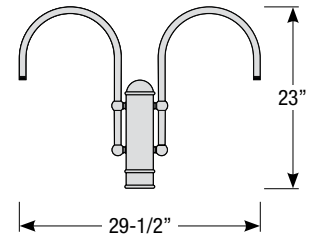

Double Post Mount