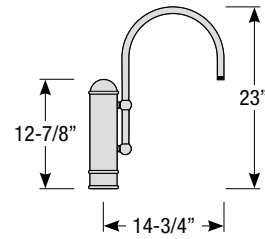

5. Post mount only

Post Type Order Matrix (Example: P8683-96PNA)

Post Type	Finish
PM4946 (Cast Aluminum Post)	ABL (Aegean Blue)
P8683-96 (Cast Aluminum Base w/ 96" Aluminum Post)	BB (Burnished Bronze)
P8683-120 (Cast Aluminum Base w/ 120" Aluminum Post)	BK (Gloss Black)
P8684-96 (96" Straight Aluminum Post)	BLU (Blue)
P8684-120 (120" Straight Aluminum Post)	DVG (Dove Gray)
PM8685 (Cast Aluminum Pier Mount - must be used with straight aluminum post, P8683)	FLG (Flannel Gray)
	GA (Galvanized)
	LG (Lime Green)
	MB (Matte Black)
	MBL (Midnight Blue)
	PNA (Painted Natural Aluminum)
	PNC (Painted Natural Copper)
	RD (Red)
	SA (Satin Aluminum)
	SGR (Sage Green)
	SGW (Semi Gloss White)
	SND (Sand)
	SS (Satin Silver)
	TBZ (Textured Bronze)
	TGP (Textured Graphite)
	TNG (Tangerine)
	TTL (Tahitian Teal)
	WT (Gloss White)

Standard Finishes

ABL (Aegean Blue)	PNC (Painted Natural Copper)
BB (Burnished Bronze)	RD (Red)
BK (Gloss Black)	SGR (Sage Green)
BLU (Blue)	SGW (Semi Gloss White)
DVG (Dove Gray)	SND (Sand)
FLG (Flannel Gray)	SS (Satin Silver)
LG (Lime Green)	TBZ (Textured Bronze)
MB (Matte Black)	TGP (Textured Graphite)
MBL (Midnight Blue)	TNG (Tangerine)
PNA (Painted Natural Aluminum)	TTL (Tahitian Teal)
WT (Gloss White)	SA (Satin Aluminum)

Specialty Finishes

GA (Galvanized)	SA (Satin Aluminum)

Revised 06/01/2018

Single Post Mount