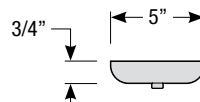

Pendant Canopy