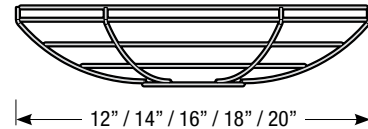

Wire Guard (-WG)

- Wire cage can be specified in all standard and specialized finishes, and will match shade finish unless otherwise specified (Note: For galvanized shade finishes, wire guard is finished in Painted Natural Aluminum)