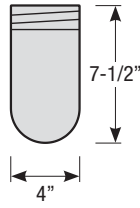

HEAVY METAL

Aluminum Shade with Casted Aluminum Top
w/ Glass and Guard Options

Catalog #:

Project:

Date:

Type:

Notes:

Glass Enclosure

- Glass is available in clear (-CG), frosted (-FG) or opal (-OG)