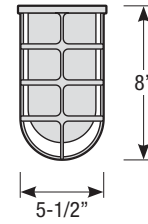

Cast Guard with Glass Enclosure

- Cast guard can be specified in all standard and specialized finishes, and will match shade finish unless otherwise specified (Note: For galvanized shade finishes, cast guard is unfinished Raw Aluminum)
- Glass is available in clear (-CGG), frosted (-FGG) or opal (-OGG)