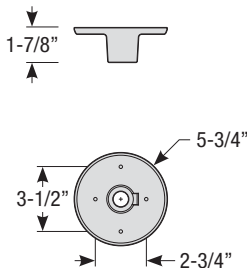

Ceiling Flush Mount Canopy

Note: Ceiling flush mount canopy includes 2" stem

Pendant Canopy