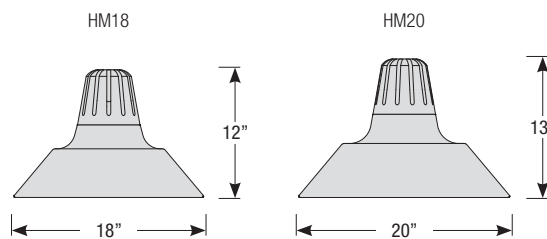

HEAVY METAL

Aluminum Shade with Casted Aluminum Top
w/ Glass and Guard Options

Catalog #:

Project:

Type:

Date:

Notes:

Electrical

- 120V input (277V available in arm and post option only)
- Integrated power supply allows the fixture to be connected directly into line voltage
- Pre-wired and ready for install
- LED is dimmable with Incandescent/Triac dimmers

Mounting

- 1/2" or 3/4" IP for arms. Flush mount, stems and post available only in 1/2"
- 9' Pendant cord available in black or white cord (includes 5" canopy with the same finish as the shade)

Finishes

- Two toned shade and top option
- Available in 21 standard and 2 specialty finishes with optional coastal coating to protect finish in coastal environments (add "-C" to the finish)
- Inner shade is painted gloss white
- Consult factory for custom finish options

Optional Accessories

- Glass or Cast Guard options available

Listing

UL listed to US and Canadian standards for wet locations

Heavy Metal Order Matrix (Example: HM18LED3627RDSS-FGG-3)

Diameter	Lamp / LED	Shade Finish	Top Finish	Coastal Coating Option	Accessories	Mounting Type
HM18 (18") HM20 (20")	M (Medium Base, 100W max.)	ABL Aegean Blue	ABL	(blank) (No coating)	(blank) (No accessories)	-2 (1/2" IP)
	GU2413¹ (13W GU24 / 2700K)	BB (Burnished Bronze)	BB	-C (Coating)	-CG (Clear Glass)	-3 (3/4" IP)
	GU2418¹ (18W GU24 / 2700K)	BK (Gloss Black)	BK		-FG (Frosted Glass)	-B (Black Cord Pendant)
	GU2426¹ (26W GU24 / 2700K)	BLU (Blue)	BLU		-OG (Opal Glass)	-W (White Cord Pendant)
	GU2432^{1,2} (32W GU24 / 2700K)	DVG (Dove Gray)	DVG		-CGG (Clear Glass w/ Cast Guard)	-F (Flush Mount)
	GU2442^{1,2} (42W GU24 / 2700K)	FLG (Flannel Gray)	FLG		-FGG (Frosted Glass w/ Cast Guard)	
	LED1227^{1,3,4} (12W LED / 2700K / 90 CRI / 844lm)	GA (Galvanized)	GA		-OGG (Opal Glass w/ Cast Guard)	
	LED1230^{1,3,4} (12W LED / 3000K / 90 CRI / 861lm)	LG (Lime Green)	LG			
	LED1235^{1,3,4} (12W LED / 3500K / 90 CRI / 872lm)	MB (Matte Black)	MB			
	LED1240^{1,3,4} (12W LED / 4000K / 90 CRI / 889lm)	MBL (Midnight Blue)	MBL			
	LED1240^{1,3,4} (12W LED / 4000K / 90 CRI / 889lm)	PNA (Painted Natural Aluminum)	PNA			
	LED1827^{1,3,4} (18W LED / 2700K / 90 CRI / 1265lm)	PNC (Painted Natural Copper)	PNC			
	LED1830^{1,3,4} (18W LED / 3000K / 90 CRI / 1288lm)	RD (Red)	RD			
	LED1835^{1,3,4} (18W LED / 3500K / 90 CRI / 1311lm)	SGR (Sage Green)	SGR			
	LED1835^{1,3,4} (18W LED / 3500K / 90 CRI / 1311lm)	SGW (Semi Gloss White)	SGW			
	LED1840^{1,3,4} (18W LED / 4000K / 90 CRI / 1334lm)	SND (Sand)	SND			
	LED2427^{1,3,4} (24W LED / 2700K / 90 CRI / 1485lm)	SS (Satin Silver)	SS			
	LED2430^{1,3,4} (24W LED / 3000K / 90 CRI / 1510lm)	TBZ (Textured Bronze)	TBZ			
	LED2435^{1,3,4} (24W LED / 3500K / 90 CRI / 1535lm)	TGP (Textured Graphite)	TGP			
	LED2440^{1,3,4} (24W LED / 4000K / 90 CRI / 1560lm)	TNG (Tangerine)	TNG			
	LED3627^{1,3,4} (36W LED / 2700K / 90 CRI / 2230lm)	TTL (Tahitian Teal)	TTL			
	LED3630^{1,3,4} (36W LED / 3000K / 90 CRI / 2265lm)	WT (Gloss White)	WT			
	LED3635^{1,3,4} (36W LED / 3500K / 90 CRI / 2300lm)	YEL (Yellow)	YEL			
	LED3640^{1,3,4} (36W LED / 4000K / 90 CRI / 2340lm)					

1. Lamps must be specified, and are not included in shade cost
2. Not for use in glass/cast guard/wire cage
3. Glass enclosure must be specified
4. Lumen are raw LED value

KEY: Standard Finishes

ABL (Aegean Blue)	LG (Lime Green)	SGR (Sage Green)
BB (Burnished Bronze)	MB (Matte Black)	SGW (Semi Gloss White)
BK (Gloss Black)	MBL (Midnight Blue)	SND (Sand)
BLU (Blue)	PNA (Painted Natural Aluminum)	SS (Satin Silver)
DVG (Dove Gray)	PNC (Painted Natural Copper)	TBZ (Textured Bronze)
FLG (Flannel Gray)	RD (Red)	TGP (Textured Graphite)

Specialty Finishes

TNG (Tangerine)	GA (Galvanized)
TTL (Tahitian Teal)	
WT (Gloss White)	
YEL (Yellow)	

Spec-00042 Revised 08/11/2020

14508 Nelson Ave. City of Industry, CA 91744 • tel: 626.336.4511 • fax: 626.330.4266 • www.TroyRLM.com
©2020 Troy-RLM Lighting, A Division of Troy-CSL Lighting, Inc. All rights reserved. Subject to change without notice.