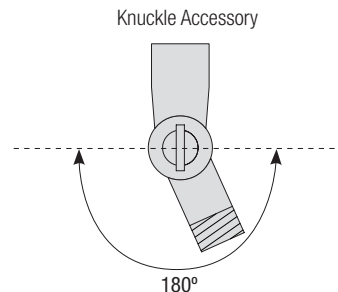

HEAVY METAL

Aluminum Shade with Casted Aluminum Top
w/ Glass and Guard Options

Catalog #:

Project:

Type:

Date:

Notes:

Knuckle Accessory Order Matrix (Example: 2KNLSS)

Pipe	Finish	Finish	Coastal Coating Option
2 (1/2" IP)	KNL (Adjustable 180° Knuckle for Arm Mounts)	ABL (Aegean Blue)	(blank) (No coating)
3 (3/4" IP)		BB (Burnished Bronze)	-C (Coating)
		BK (Gloss Black)	
		BLU (Blue)	
		DVG (Dove Gray)	
		FLG (Flannel Gray)	
		GA (Galvanized)	
		LG (Lime Green)	
		MB (Matte Black)	
		MBL (Midnight Blue)	
		PNA (Painted Natural Aluminum)	
		PNC (Painted Natural Copper)	
		RD (Red)	
		SGR (Sage Green)	
		SGW (Semi Gloss White)	
		SND (Sand)	
		SS (Satin Silver)	
		TBZ (Textured Bronze)	
		TGP (Textured Graphite)	
		TNG (Tangerine)	
		TTL (Tahitian Teal)	
		WT (Gloss White)	
		YEL (Yellow)	

Description

Adjustable knuckle for arm mounts that allow luminaire to be rotated up to 180°.

KEY: Standard Finishes

ABL (Aegean Blue)	LG (Lime Green)	SGR (Sage Green)
BB (Burnished Bronze)	MB (Matte Black)	SGW (Semi Gloss White)
BK (Gloss Black)	MBL (Midnight Blue)	SND (Sand)
BLU (Blue)	PNA (Painted Natural Aluminum)	SS (Satin Silver)
DVG (Dove Gray)	PNC (Painted Natural Copper)	TBZ (Textured Bronze)
FLG (Flannel Gray)	RD (Red)	TGP (Textured Graphite)

Specialty Finishes

TNG (Tangerine)	GA (Galvanized)
TTL (Tahitian Teal)	
WT (Gloss White)	
YEL (Yellow)