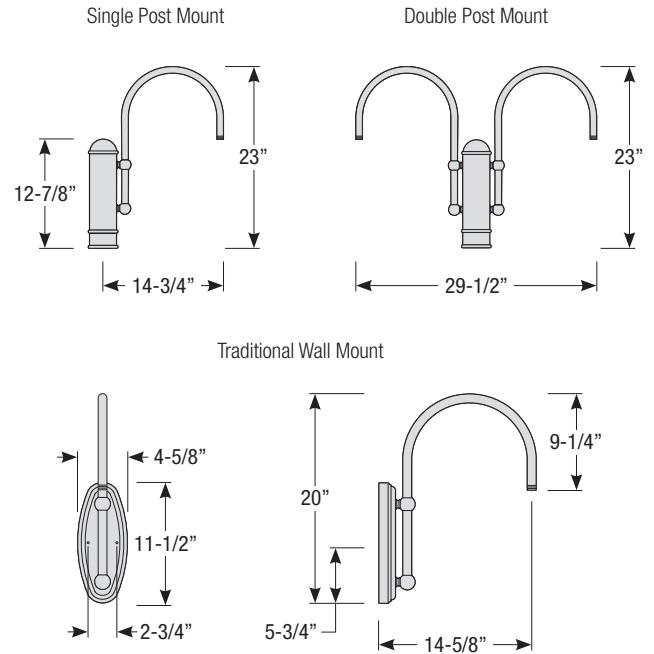

5. Post mount only

Post Type Order Matrix (Example: P8683-96SS)

Post Type	Finish
PM4946 (Cast Aluminum Post)	ABL (Aegean Blue)
P8683-96 (Cast Aluminum Base w/ 96" Aluminum Post)	BB (Burnished Bronze)
P8683-120 (Cast Aluminum Base w/ 120" Aluminum Post)	BK (Gloss Black)
P8684-96 (96" Straight Aluminum Post)	BLU (Blue)
P8684-120 (120" Straight Aluminum Post)	DVG (Dove Gray)
PM8685 (Cast Aluminum Pier Mount - must be used with straight aluminum post, P8684)	FLG (Flannel Gray)
	GA (Galvanized)
	LG (Lime Green)
	MB (Matte Black)
	MBL (Midnight Blue)
	PNA (Painted Natural Aluminum)
	PNC (Painted Natural Copper)
	RD (Red)
	SGR (Sage Green)
	SGW (Semi Gloss White)
	SND (Sand)
	SS (Satin Silver)
	TBZ (Textured Bronze)
	TGP (Textured Graphite)
	TNG (Tangerine)
	TTL (Tahitian Teal)
	WT (Gloss White)
	YEL (Yellow)

Standard Finishes

ABL (Aegean Blue)	RD (Red)
BB (Burnished Bronze)	SGR (Sage Green)
BK (Gloss Black)	SGW (Semi Gloss White)
BLU (Blue)	SND (Sand)
DVG (Dove Gray)	SS (Satin Silver)
FLG (Flannel Gray)	TBZ (Textured Bronze)
LG (Lime Green)	TGP (Textured Graphite)
MB (Matte Black)	TNG (Tangerine)
MBL (Midnight Blue)	TTL (Tahitian Teal)
PNA (Painted Natural Aluminum)	WT (Gloss White)
PNC (Painted Natural Copper)	YEL (Yellow)

Specialty Finishes

GA (Galvanized)

Note: Must be used with aluminum post (P8684)

Spec: 00042 Revised 08/11/2020

14508 Nelson Ave. City of Industry, CA 91744 • tel: 626.336.4511 • fax: 626.330.4266 • www.TroyRLM.com
©2020 Troy-RLM Lighting, A Division of Troy-CSL Lighting, Inc. All rights reserved. Subject to change without notice.