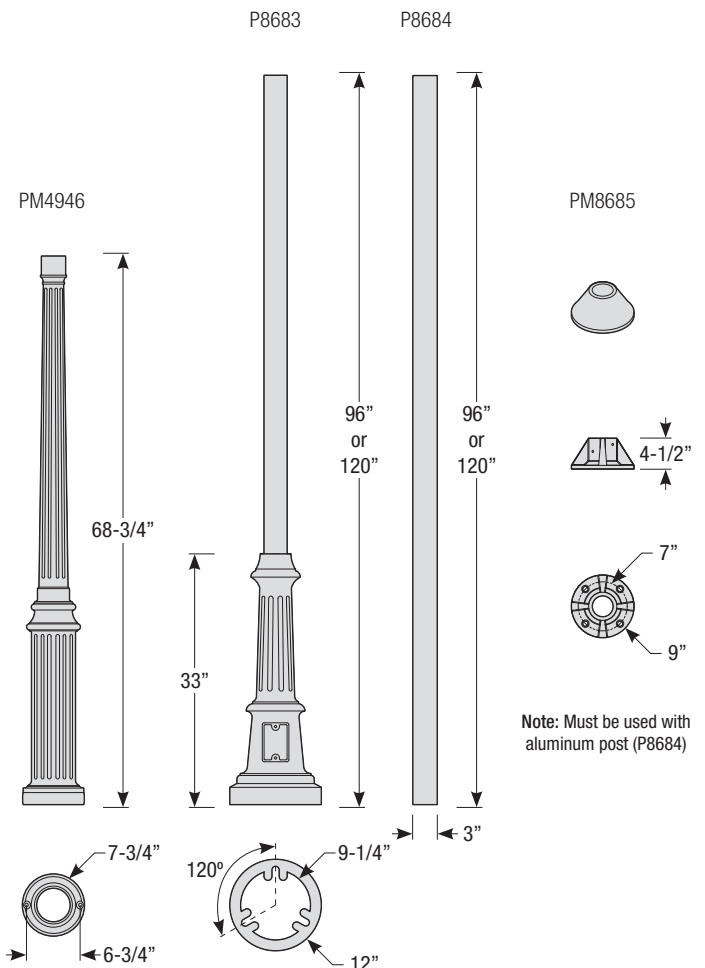

5. Post mount only

Post Type Order Matrix (Example: P8683-96SS)

Post Type	Finish
PM4946 (Cast Aluminum Post)	ABL (Aegean Blue)
P8683-96 (Cast Aluminum Base w/ 96" Aluminum Post)	BB (Burnished Bronze)
P8683-120 (Cast Aluminum Base w/ 120" Aluminum Post)	BK (Gloss Black)
P8684-96 (96" Straight Aluminum Post)	BLU (Blue)
P8684-120 (120" Straight Aluminum Post)	DVG (Dove Gray)
PM8685 (Cast Aluminum Pier Mount - must be used with straight aluminum post, P8684)	FLG (Flannel Gray)
	GA (Galvanized)
	LG (Lime Green)
	MB (Matte Black)
	MBL (Midnight Blue)
	PNA (Painted Natural Aluminum)
	PNC (Painted Natural Copper)
	RD (Red)
	SGR (Sage Green)
	SGW (Semi Gloss White)
	SND (Sand)
	SS (Satin Silver)
	TBZ (Textured Bronze)
	TGP (Textured Graphite)
	TNG (Tangerine)
	TTL (Tahitian Teal)
	WT (Gloss White)
	YEL (Yellow)

Standard Finishes

ABL (Aegean Blue)	RD (Red)
BB (Burnished Bronze)	SGR (Sage Green)
BK (Gloss Black)	SGW (Semi Gloss White)
BLU (Blue)	SND (Sand)
DVG (Dove Gray)	SS (Satin Silver)
FLG (Flannel Gray)	TBZ (Textured Bronze)
LG (Lime Green)	TGP (Textured Graphite)
MB (Matte Black)	TNG (Tangerine)
MBL (Midnight Blue)	TTL (Tahitian Teal)
PNA (Painted Natural Aluminum)	WT (Gloss White)
PNC (Painted Natural Copper)	YEL (Yellow)

Specialty Finishes

GA (Galvanized)

Note: Must be used with aluminum post (P8684)

Spec: 00042 Revised 08/11/2020

14508 Nelson Ave. City of Industry, CA 91744 • tel: 626.336.4511 • fax: 626.330.4266 • www.TroyRLM.com
©2020 Troy-RLM Lighting, A Division of Troy-CSL Lighting, Inc. All rights reserved. Subject to change without notice.