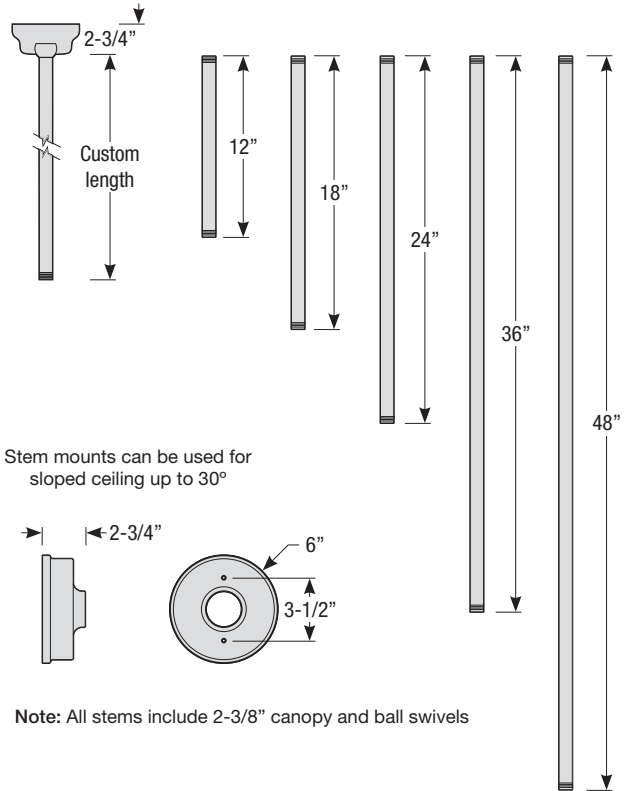

HEAVY METAL

Aluminum Shade with Casted Aluminum Top
w/ Glass and Guard Options

Catalog #:

Project:

Date:

Type:

Notes:

Stem Mount Order Matrix (Example: 2HS18SS)

Pipe	Stem Length	Finish	Coastal Coating Option
2 (1/2" IP)	HS12 (12")	ABL (Aegean Blue)	(blank) (No coating)
	HS18 (18")	BB (Burnished Bronze)	-C (Coating)
	HS24 (24")	BK (Gloss Black)	
	HS36 (36")	BLU (Blue)	
	HS48 (48")	DVG (Dove Gray)	
	HS_ (Custom length from 2" up to 60")	FLG (Flannel Gray)	
		GA (Galvanized)	
		LG (Lime Green)	
		MB (Matte Black)	
		MBL (Midnight Blue)	
		PNA (Painted Natural Aluminum)	
		PNC (Painted Natural Copper)	
		RD (Red)	
	SGR (Sage Green)		
	SGW (Semi Gloss White)		
	SND (Sand)		
	SS (Satin Silver)		
	TBZ (Textured Bronze)		
	TGP (Textured Graphite)		
	TNG (Tangerine)		
	TTL (Tahitian Teal)		
	WT (Gloss White)		
	YEL (Yellow)		

Stem mounts can be used for sloped ceiling up to 30°

Note: All stems include 2-3/8" canopy and ball swivels

KEY: Standard Finishes

ABL (Aegean Blue)	LG (Lime Green)	SGR (Sage Green)
BB (Burnished Bronze)	MB (Matte Black)	SGW (Semi Gloss White)
BK (Gloss Black)	MBL (Midnight Blue)	SND (Sand)
BLU (Blue)	PNA (Painted Natural Aluminum)	SS (Satin Silver)
DVG (Dove Gray)	PNC (Painted Natural Copper)	TBZ (Textured Bronze)
FLG (Flannel Gray)	RD (Red)	TGP (Textured Graphite)

Specialty Finishes

TNG (Tangerine)	GA (Galvanized)
TTL (Tahitian Teal)	
WT (Gloss White)	
YEL (Yellow)