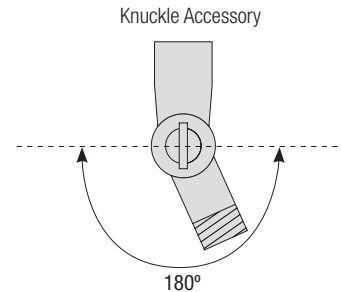

HEAVY METAL

Aluminum Shade with Casted Aluminum Top
w/ Glass and Guard Options

Catalog #:

Project:

Type:

Date:

Notes:

Knuckle Accessory Order Matrix (Example: 2KNLSS)

Pipe	Finish	Finish	Coastal Coating Option
2 (1/2" IP)	KNL (Adjustable 180° Knuckle for Arm Mounts)	ABL (Aegean Blue)	(blank) (No coating)
3 (3/4" IP)		BB (Burnished Bronze)	-C (Coating)
		BK (Gloss Black)	
		BLU (Blue)	
		DVG (Dove Gray)	
		FLG (Flannel Gray)	
		GA (Galvanized)	
		LG (Lime Green)	
		MB (Matte Black)	
		MBL (Midnight Blue)	
		PNA (Painted Natural Aluminum)	
		PNC (Painted Natural Copper)	
		RD (Red)	
		SGR (Sage Green)	
		SGW (Semi Gloss White)	
		SND (Sand)	
		SS (Satin Silver)	
		TBZ (Textured Bronze)	
		TGP (Textured Graphite)	
		TNG (Tangerine)	
		TTL (Tahitian Teal)	
		WT (Gloss White)	
		YEL (Yellow)	

Description

Adjustable knuckle for arm mounts that allow luminaire to be rotated up to 180°.

KEY: Standard Finishes

ABL (Aegean Blue)	LG (Lime Green)	SGR (Sage Green)
BB (Burnished Bronze)	MB (Matte Black)	SGW (Semi Gloss White)
BK (Gloss Black)	MBL (Midnight Blue)	SND (Sand)
BLU (Blue)	PNA (Painted Natural Aluminum)	SS (Satin Silver)
DVG (Dove Gray)	PNC (Painted Natural Copper)	TBZ (Textured Bronze)
FLG (Flannel Gray)	RD (Red)	TGP (Textured Graphite)

Specialty Finishes

TNG (Tangerine)	GA (Galvanized)
TTL (Tahitian Teal)	
WT (Gloss White)	
YEL (Yellow)