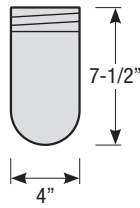

HEAVY METAL

Aluminum Shade with Casted Aluminum Top
w/ Glass and Guard Options

Catalog #:

Project:

Date:

Type:

Notes:

Glass Enclosure

- Glass is available in clear (-CG), frosted (-FG) or opal (-OG)