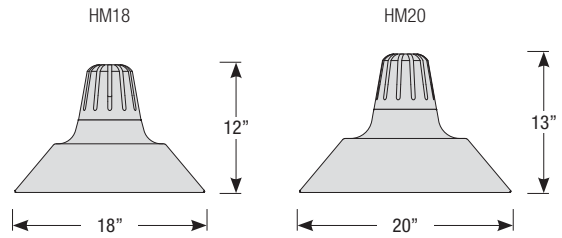

HEAVY METAL

Aluminum Shade with Casted Aluminum Top
w/ Glass and Guard Options

Catalog #:

Project:

Type:

Date:

Notes:

Electrical

- 120V input (277V available in arm and post option only)
- Integrated power supply allows the fixture to be connected directly into line voltage
- Pre-wired and ready for install
- LED is dimmable with Incandescent/Triac dimmers

Mounting

- 1/2" or 3/4" IP for arms. Flush mount, stems and post available only in 1/2"
- 9' Pendant cord available in black or white cord (includes 5" canopy with the same finish as the shade)

Finishes

- Two toned shade and top option
- Available in 21 standard and 2 specialty finishes with optional coastal coating to protect finish in coastal environments (add "-C" to the finish)
- Inner shade is painted gloss white
- Consult factory for custom finish options

Optional Accessories

- Glass or Cast Guard options available

Listing

UL listed to US and Canadian standards for wet locations

Heavy Metal Order Matrix (Example: HM18LED3627RDSS-FGG-3)

Diameter	Lamp / LED	Shade Finish	Top Finish	Coastal Coating Option	Accessories	Mounting Type
HM18 (18") HM20 (20")	M (Medium Base, 100W max.)	ABL Aegean Blue	ABL	(blank) (No coating)	(blank) (No accessories)	-2 (1/2" IP)
	LED1227^{1,2,3} (12W LED / 2700K / 90 CRI / 844lm)	BB (Burnished Bronze)	BB	-C (Coating)	-CG (Clear Glass)	-3 (3/4" IP)
	LED1230^{1,2,3} (12W LED / 3000K / 90 CRI / 861lm)	BK (Gloss Black)	BK		-FG (Frosted Glass)	-B (Black Cord Pendant)
	LED1235^{1,2,3} (12W LED / 3500K / 90 CRI / 872lm)	BLU (Blue)	BLU		-OG (Opal Glass)	-W (White Cord Pendant)
	LED1240^{1,2,3} (12W LED / 4000K / 90 CRI / 889lm)	DVG (Dove Gray)	DVG		-CGG (Clear Glass w/ Cast Guard)	-F (Flush Mount)
	LED1827^{1,2,3} (18W LED / 2700K / 90 CRI / 1265lm)	FLG (Flannel Gray)	FLG		-FGG (Frosted Glass w/ Cast Guard)	
	LED1830^{1,2,3} (18W LED / 3000K / 90 CRI / 1288lm)	GA (Galvanized)	GA		-OGG (Opal Glass w/ Cast Guard)	
	LED1835^{1,2,3} (18W LED / 3500K / 90 CRI / 1311lm)	LG (Lime Green)	LG			
	LED1840^{1,2,3} (18W LED / 4000K / 90 CRI / 1334lm)	MB (Matte Black)	MB			
	LED2427^{1,2,3} (24W LED / 2700K / 90 CRI / 1485lm)	MBL (Midnight Blue)	MBL			
	LED2430^{1,2,3} (24W LED / 3000K / 90 CRI / 1510lm)	PNA (Painted Natural Aluminum)	PNA			
	LED2435^{1,2,3} (24W LED / 3500K / 90 CRI / 1535lm)	PNC (Painted Natural Copper)	PNC			
	LED2440^{1,2,3} (24W LED / 4000K / 90 CRI / 1560lm)	RD (Red)	RD			
	LED3627^{1,2,3} (36W LED / 2700K / 90 CRI / 2230lm)	SGR (Sage Green)	SGR			
	LED3630^{1,2,3} (36W LED / 3000K / 90 CRI / 2265lm)	SGW (Semi Gloss White)	SGW			
	LED3635^{1,2,3} (36W LED / 3500K / 90 CRI / 2300lm)	SND (Sand)	SND			
	LED3640^{1,2,3} (36W LED / 4000K / 90 CRI / 2340lm)	SS (Satin Silver)	SS			
		TBZ (Textured Bronze)	TBZ			
		TGP (Textured Graphite)	TGP			
		TNG (Tangerine)	TNG			
	TTL (Tahitian Teal)	TTL				
	WT (Gloss White)	WT				
	YEL (Yellow)	YEL				

1. Lamps must be specified, and are not included in shade cost
2. Glass enclosure must be specified
3. Lumen are raw LED value

KEY: Standard Finishes

ABL (Aegean Blue)	LG (Lime Green)	SGR (Sage Green)
BB (Burnished Bronze)	MB (Matte Black)	SGW (Semi Gloss White)
BK (Gloss Black)	MBL (Midnight Blue)	SND (Sand)
BLU (Blue)	PNA (Painted Natural Aluminum)	SS (Satin Silver)
DVG (Dove Gray)	PNC (Painted Natural Copper)	TBZ (Textured Bronze)
FLG (Flannel Gray)	RD (Red)	TGP (Textured Graphite)

Specialty Finishes

TNG (Tangerine)	GA (Galvanized)

TTL (Tahitian Teal)
WT (Gloss White)
YEL (Yellow)

Spec-00042 Revised 09/16/2020

14508 Nelson Ave. City of Industry, CA 91744 • tel: 626.336.4511 • fax: 626.330.4266 • www.TroyRLM.com
©2020 Troy-RLM Lighting, A Division of Troy-CSL Lighting, Inc. All rights reserved. Subject to change without notice.