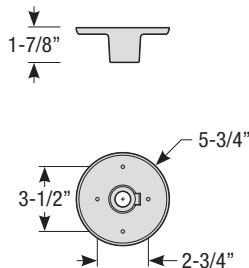

Ceiling Flush Mount Canopy

Note: Ceiling flush mount canopy includes 2" stem

Pendant Canopy