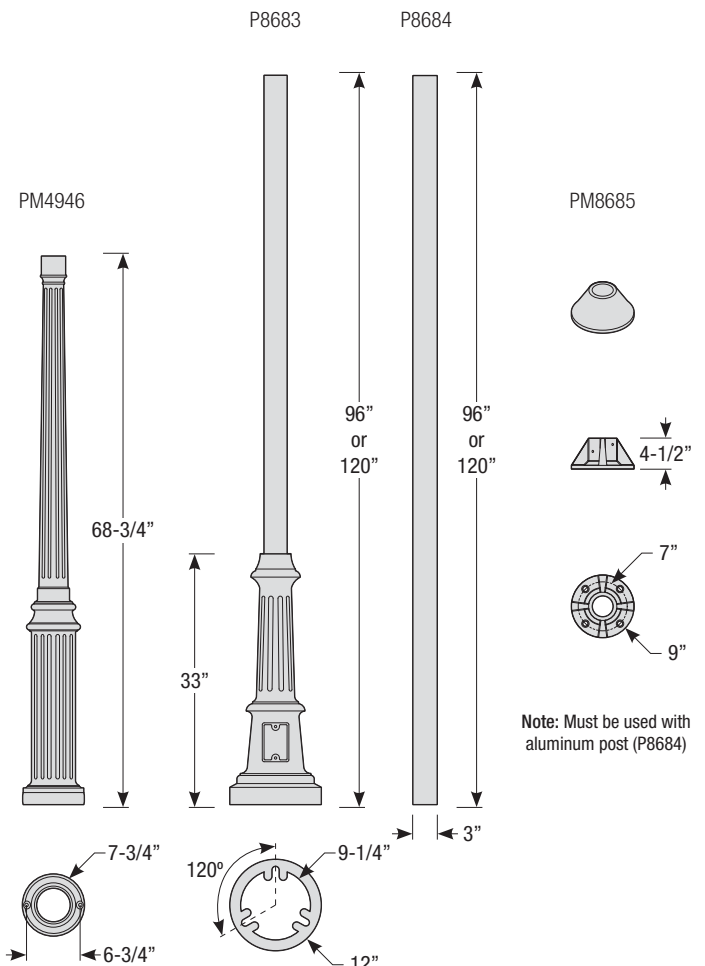

5. Post mount only

Post Type Order Matrix (Example: P8683-96SS)

Post Type	Finish
PM4946 (Cast Aluminum Post)	ABL (Aegean Blue)
P8683-96 (Cast Aluminum Base w/ 96" Aluminum Post)	BB (Burnished Bronze)
P8683-120 (Cast Aluminum Base w/ 120" Aluminum Post)	BK (Gloss Black)
P8684-96 (96" Straight Aluminum Post)	BLU (Blue)
P8684-120 (120" Straight Aluminum Post)	DVG (Dove Gray)
PM8685 (Cast Aluminum Pier Mount - must be used with straight aluminum post, P8684)	FLG (Flannel Gray)
	GA (Galvanized)
	LG (Lime Green)
	MB (Matte Black)
	MBL (Midnight Blue)
	PNA (Painted Natural Aluminum)
	PNC (Painted Natural Copper)
	RD (Red)
	SGR (Sage Green)
	SGW (Semi Gloss White)
	SND (Sand)
	SS (Satin Silver)
	TBZ (Textured Bronze)
	TGP (Textured Graphite)
	TNG (Tangerine)
	TTL (Tahitian Teal)
	WT (Gloss White)
	YEL (Yellow)

Standard Finishes

ABL (Aegean Blue)	RD (Red)
BB (Burnished Bronze)	SGR (Sage Green)
BK (Gloss Black)	SGW (Semi Gloss White)
BLU (Blue)	SND (Sand)
DVG (Dove Gray)	SS (Satin Silver)
FLG (Flannel Gray)	TBZ (Textured Bronze)
LG (Lime Green)	TGP (Textured Graphite)
MB (Matte Black)	TNG (Tangerine)
MBL (Midnight Blue)	TTL (Tahitian Teal)
PNA (Painted Natural Aluminum)	WT (Gloss White)
PNC (Painted Natural Copper)	YEL (Yellow)

Specialty Finishes

GA (Galvanized)

Spec-00042 Revised 09/16/2020

14508 Nelson Ave. City of Industry, CA 91744 • tel: 626.336.4511 • fax: 626.330.4266 • www.TroyRLM.com
©2020 Troy-RLM Lighting, A Division of Troy-CSL Lighting, Inc. All rights reserved. Subject to change without notice.