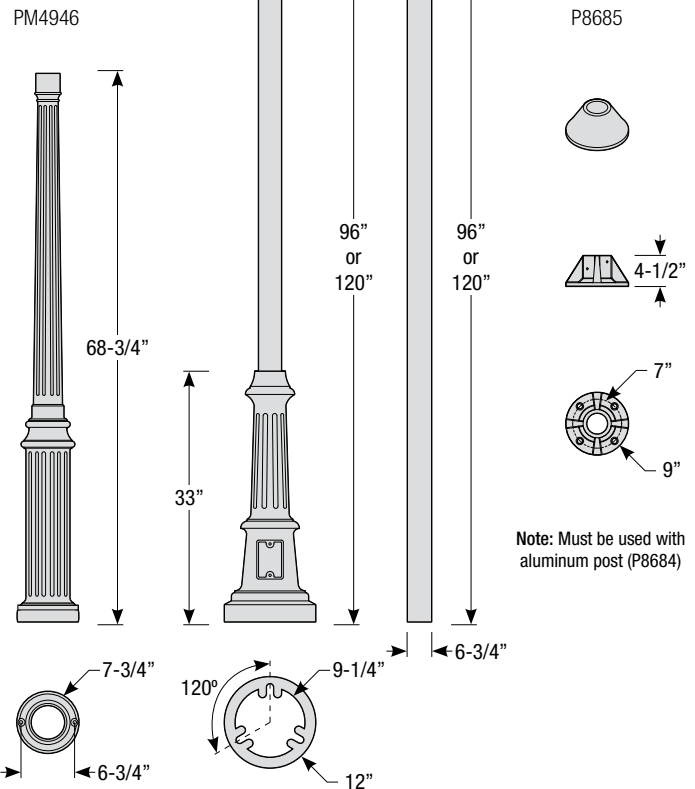

Mounting

- 1/2" or 3/4" IP for arms. Flush mount, stems and post available only in 1/2"
- 9' Pendant cord available in black or white cord (includes 5" canopy with the same finish as the shade)

Finishes

Revised 06/01/2018

Single Post Mount

Double Post Mount

Traditional Wall Mount

P8683

P8684

HEAVY METAL

Aluminum Shade with Casted Aluminum Top
w/ Glass and Guard Options

Catalog #:

Project:

Date:

Type:

Notes:

Stem Mount Order Matrix (Example: 2HS18SS)

Pipe	Stem Length	Finish	Coastal Coating Option
2 (1/2" IP)	HS12 (12")	ABL (Aegean Blue)	(blank) (No coating)
	HS18 (18")	BB (Burnished Bronze)	-C ⁴ (Coating)
	HS24 (24")	BK (Gloss Black)	
	HS36 (36")	BLU (Blue)	
	HS48 (48")	DVG (Dove Gray)	
	HS_ (Custom length from 2" up to 60")	FLG (Flannel Gray)	
		GA (Galvanized)	
		LG (Lime Green)	
		MB (Matte Black)	
		MBL (Midnight Blue)	
		PNA (Painted Natural Aluminum)	
		PNC (Painted Natural Copper)	
		RD (Red)	
		SA (Satin Aluminum)	
		SGR (Sage Green)	
	SGW (Semi Gloss White)		
	SND (Sand)		
	SS (Satin Silver)		
	TBZ (Textured Bronze)		
	TGP (Textured Graphite)		
	TNG (Tangerine)		
	TTL (Tahitian Teal)		
	WT (Gloss White)		