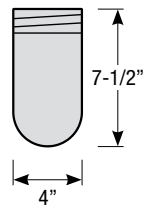

HEAVY METAL

Aluminum Shade with Casted Aluminum Top
w/ Glass and Guard Options

Catalog #:

Project:

Date:

Type:

Notes:

Glass Enclosure

- Glass is available in clear (-CG), frosted (-FG) or opal (-OG)