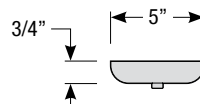

Pendant Canopy