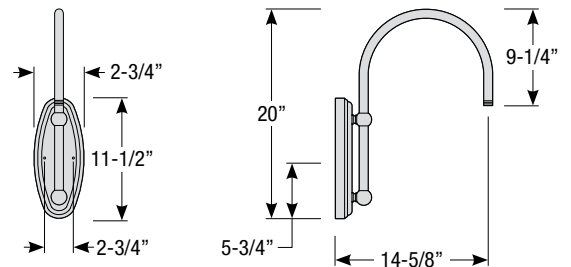

Traditional Wall Mount

P8683

P8684