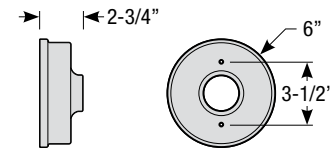

HEAVY METAL

Aluminum Shade with Casted Aluminum Top
w/ Glass and Guard Options

Catalog #:

Project:

Date:

Type:

Notes:

Stem Mount Order Matrix (Example: 2HS18SS)

Pipe	Stem Length	Finish	Coastal Coating Option
2 (1/2" IP)	HS12 (12")	ABL (Aegean Blue)	(blank) (No coating)
	HS18 (18")	BB (Burnished Bronze)	-C⁴ (Coating)
	HS24 (24")	BK (Gloss Black)	
	HS36 (36")	BLU (Blue)	
	HS48 (48")	DVG (Dove Gray)	
	HS_ (Custom length from 2" up to 60")	FLG (Flannel Gray)	
		GA (Galvanized)	
		LG (Lime Green)	
		MB (Matte Black)	
		MBL (Midnight Blue)	
		PNA (Painted Natural Aluminum)	
		PNC (Painted Natural Copper)	
		RD (Red)	
		SA (Satin Aluminum)	
		SGR (Sage Green)	
	SGW (Semi Gloss White)		
	SND (Sand)		
	SS (Satin Silver)		
	TBZ (Textured Bronze)		
	TGP (Textured Graphite)		
	TNG (Tangerine)		
	TTL (Tahitian Teal)		
	WT (Gloss White)		

4. Satin aluminum cannot be coated

Stem mounts can be used for sloped ceiling up to 30°

Note: All stems include 2-3/8" canopy and ball swivels

KEY: Standard Finishes

ABL (Aegean Blue)	LG (Lime Green)	SGR (Sage Green)
BB (Burnished Bronze)	MB (Matte Black)	SGW (Semi Gloss White)
BK (Gloss Black)	MBL (Midnight Blue)	SND (Sand)
BLU (Blue)	PNA (Painted Natural Aluminum)	SS (Satin Silver)
DVG (Dove Gray)	PNC (Painted Natural Copper)	TBZ (Textured Bronze)
FLG (Flannel Gray)	RD (Red)	TGP (Textured Graphite)

Specialty Finishes

TNG (Tangerine)	GA (Galvanized)
TTL (Tahitian Teal)	SA (Satin Aluminum)
WT (Gloss White)	

Ceiling Flush Mount Canopy

Note: Ceiling flush mount canopy includes 2" stem

Pendant Canopy

Revised 06/01/2018