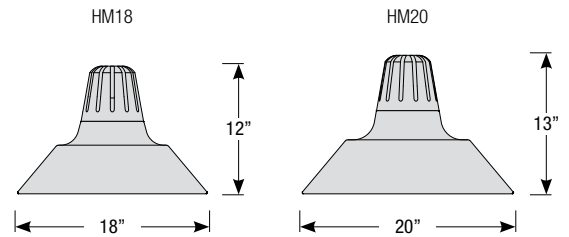

HEAVY METAL

Aluminum Shade with Casted Aluminum Top
w/ Glass and Guard Options

Catalog #:

Project:

Date:

Type:

Notes:

Electrical

- 120V input (277V available in arm and post option only)
- Integrated power supply allows the fixture to be connected directly into line voltage
- Pre-wired and ready for install
- LED is dimmable with Incandescent/Triac dimmers

Mounting

- 1/2" or 3/4" IP for arms. Flush mount, stems and post available only in 1/2"
- 9' Pendant cord available in black or white cord (includes 5" canopy with the same finish as the shade)

Finishes

- Two toned shade and top option
- Available in 21 standard and 2 specialty finishes with optional coastal coating to protect finish in coastal environments (add "-C" to the finish)
- Inner shade is painted gloss white
- Consult factory for custom finish options

Optional Accessories

- Glass or Cast Guard options available

Listing

UL listed to US and Canadian standards for wet locations

Heavy Metal Order Matrix (Example: HM18LED3627RDSS-FGG-3)

Diameter	Lamp / LED	Shade Finish	Top Finish	Coastal Coating Option	Accessories	Mounting Type
HM18 (18") HM20 (20")	M (Medium Base, 100W max.)	ABL (Aegean Blue)	ABL	(blank) (No coating)	(blank) (No Coating)	-2 (1/2" IP)
	GU2413¹ (13W GU24 / 2700K)	BB (Burnished Bronze)	BB	-C⁴ (Coating)	-CG (Clear Glass)	-3 (3/4" IP)
	GU2418¹ (18W GU24 / 2700K)	BK (Gloss Black)	BK		-FG (Frosted Glass)	-B (Black Cord Pendant)
	GU2426¹ (26W GU24 / 2700K)	BLU (Blue)	BLU		-OG (Opal Glass)	-W (White Cord Pendant)
	GU2432^{1,2} (32W GU24 / 2700K)	DVG (Dove Gray)	DVG		-CGG (Clear Glass w/ Cast Guard)	-F (Flush Mount)
	GU2442^{1,2} (42W GU24 / 2700K)	FLG (Flannel Gray)	FLG		-FGG (Frosted Glass w/ Cast Guard)	
	LED1127^{1,3} (11W LED / 2700K / 90 CRI / 1188lm)	GA (Galvanized)	GA		-OGG (Opal Glass w/ Cast Guard)	
	LED1130^{1,3} (11W LED / 3000K / 90 CRI / 1265lm)	LG (Lime Green)	LG			
	LED1135^{1,3} (11W LED / 3500K / 90 CRI / 1305lm)	MB (Matte Black)	MB			
	LED1140^{1,3} (11W LED / 4000K / 90 CRI / 1364lm)	MBL (Midnight Blue)	MBL			
	LED1527^{1,3} (15W LED / 2700K / 90 CRI / 1620lm)	PNA (Painted Natural Aluminum)	PNA			
	LED1530^{1,3} (15W LED / 3000K / 90 CRI / 1725lm)	PNC (Painted Natural Copper)	PNC			
	LED1535^{1,3} (15W LED / 3500K / 90 CRI / 1780lm)	RD (Red)	RD			
	LED1540^{1,3} (15W LED / 4000K / 90 CRI / 1860lm)	SA (Satin Aluminum)	SA			
	LED2427^{1,3} (24W LED / 2700K / 90 CRI / 1840lm)	SGR (Sage Green)	SGR			
	LED2430^{1,3} (24W LED / 3000K / 90 CRI / 1920lm)	SGW (Semi Gloss White)	SGW			
	LED2435^{1,3} (24W LED / 3500K / 90 CRI / 2000lm)	SND (Sand)	SND			
	LED2440^{1,3} (24W LED / 4000K / 90 CRI / 2080lm)	SS (Satin Silver)	SS			
	LED3627^{1,3} (36W LED / 2700K / 90 CRI / 2470lm)	TBZ (Textured Bronze)	TBZ			
	LED3630^{1,3} (36W LED / 3000K / 90 CRI / 2595lm)	TGP (Textured Graphite)	TGP			
	LED3635^{1,3} (36W LED / 3500K / 90 CRI / 2720lm)	TNG (Tangerine)	TNG			
	LED3640^{1,3} (36W LED / 4000K / 90 CRI / 2845lm)	TTL (Tahitian Teal)	TTL			
		WT (Gloss White)	WT			

1. Lamp included
2. Not for use in glass/cast guard/wire cage
3. Glass enclosure must be specified

4. Satin aluminum cannot be coated

KEY: Standard Finishes

ABL (Aegean Blue)	LG (Lime Green)	SGR (Sage Green)
BB (Burnished Bronze)	MB (Matte Black)	SGW (Semi Gloss White)
BK (Gloss Black)	MBL (Midnight Blue)	SND (Sand)
BLU (Blue)	PNA (Painted Natural Aluminum)	SS (Satin Silver)
DVG (Dove Gray)	PNC (Painted Natural Copper)	TBZ (Textured Bronze)
FLG (Flannel Gray)	RD (Red)	TGP (Textured Graphite)

Specialty Finishes

TNG (Tangerine)	GA (Galvanized)
TTL (Tahitian Teal)	SA (Satin Aluminum)
WT (Gloss White)	

Revised 06/01/2018