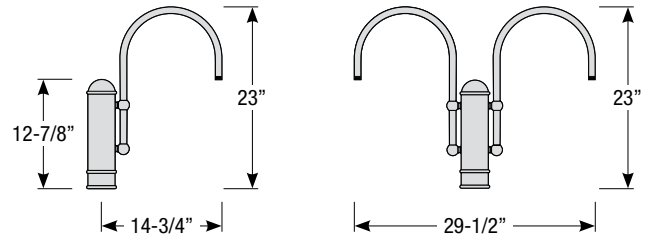

5. Post mount only

Post Type Order Matrix (Example: P8683-96SS)

Post Type	Finish
PM4946 (Cast Aluminum Post)	ABL (Aegean Blue)
P8683-96 (Cast Aluminum Base w/ 96" Aluminum Post)	BB (Burnished Bronze)
P8683-120 (Cast Aluminum Base w/ 120" Aluminum Post)	BK (Gloss Black)
P8684-96 (96" Straight Aluminum Post)	BLU (Blue)
P8684-120 (120" Straight Aluminum Post)	DVG (Dove Gray)
PM8685 (Cast Aluminum Pier Mount - must be used with straight aluminum post, P8683)	FLG (Flannel Gray)
	GA (Galvanized)
	LG (Lime Green)
	MB (Matte Black)
	MBL (Midnight Blue)
	PNA (Painted Natural Aluminum)
	PNC (Painted Natural Copper)
	RD (Red)
	SA (Satin Aluminum)
	SGR (Sage Green)
	SGW (Semi Gloss White)
	SND (Sand)
	SS (Satin Silver)
	TBZ (Textured Bronze)
	TGP (Textured Graphite)
	TNG (Tangerine)
	TTL (Tahitian Teal)
	WT (Gloss White)

Standard Finishes

ABL (Aegean Blue)	PNC (Painted Natural Copper)
BB (Burnished Bronze)	RD (Red)
BK (Gloss Black)	SGR (Sage Green)
BLU (Blue)	SGW (Semi Gloss White)
DVG (Dove Gray)	SND (Sand)
FLG (Flannel Gray)	SS (Satin Silver)
LG (Lime Green)	TBZ (Textured Bronze)
MB (Matte Black)	TGP (Textured Graphite)
MBL (Midnight Blue)	TNG (Tangerine)
PNA (Painted Natural Aluminum)	TTL (Tahitian Teal)
WT (Gloss White)	WT (Gloss White)

Specialty Finishes

GA (Galvanized)	SA (Satin Aluminum)

Revised 06/01/2018

Single Post Mount

Double Post Mount