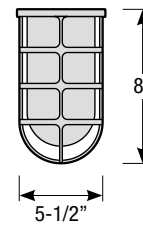

Cast Guard with Glass Enclosure

- Cast guard can be specified in all standard and specialized finishes, and will match shade finish unless otherwise specified (Note: For galvanized shade finishes, cast guard is unfinished Raw Aluminum)
- Glass is available in clear (-CGG), frosted (-FGG) or opal (-OGG)