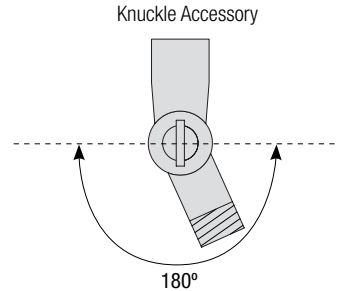

HEAVY METAL

Aluminum Shade with Casted Aluminum Top
w/ Glass and Guard Options

Catalog #:

Project:

Date:

Type:

Notes:

Knuckle Accessory Order Matrix (Example: 2KNLSS)

Pipe	Finish	Finish	Coastal Coating Option
2 (1/2" IP)	KNL (Adjustable 180° Knuckle for Arm Mounts)	ABL (Aegean Blue)	(blank) (No coating)
3 (3/4" IP)		BB (Burnished Bronze)	-C⁴ (Coating)
		BK (Gloss Black)	
		BLU (Blue)	
		DVG (Dove Gray)	
		FLG (Flannel Gray)	
		GA (Galvanized)	
		LG (Lime Green)	
		MB (Matte Black)	
		MBL (Midnight Blue)	
		PNA (Painted Natural Aluminum)	
		PNC (Painted Natural Copper)	
		RD (Red)	
		SA (Satin Aluminum)	
		SGR (Sage Green)	
		SGW (Semi Gloss White)	
		SND (Sand)	
		SS (Satin Silver)	
		TBZ (Textured Bronze)	
		TGP (Textured Graphite)	
		TNG (Tangerine)	
		TTL (Tahitian Teal)	
		WT (Gloss White)	

Description

Adjustable knuckle for arm mounts that allow luminaire to be rotated up to 180°.

4. Satin aluminum cannot be coated

KEY: Standard Finishes

ABL (Aegean Blue)	LG (Lime Green)	SGR (Sage Green)
BB (Burnished Bronze)	MB (Matte Black)	SGW (Semi Gloss White)
BK (Gloss Black)	MBL (Midnight Blue)	SND (Sand)
BLU (Blue)	PNA (Painted Natural Aluminum)	SS (Satin Silver)
DVG (Dove Gray)	PNC (Painted Natural Copper)	TBZ (Textured Bronze)
FLG (Flannel Gray)	RD (Red)	TGP (Textured Graphite)

Specialty Finishes

TNG (Tangerine)	GA (Galvanized)
TTL (Tahitian Teal)	SA (Satin Aluminum)
WT (Gloss White)