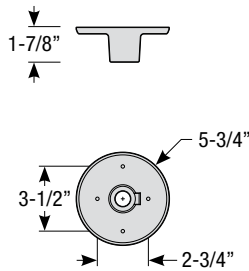

Ceiling Flush Mount Canopy

Note: Ceiling flush mount canopy includes 2" stem

Pendant Canopy

Revised 06/01/2018