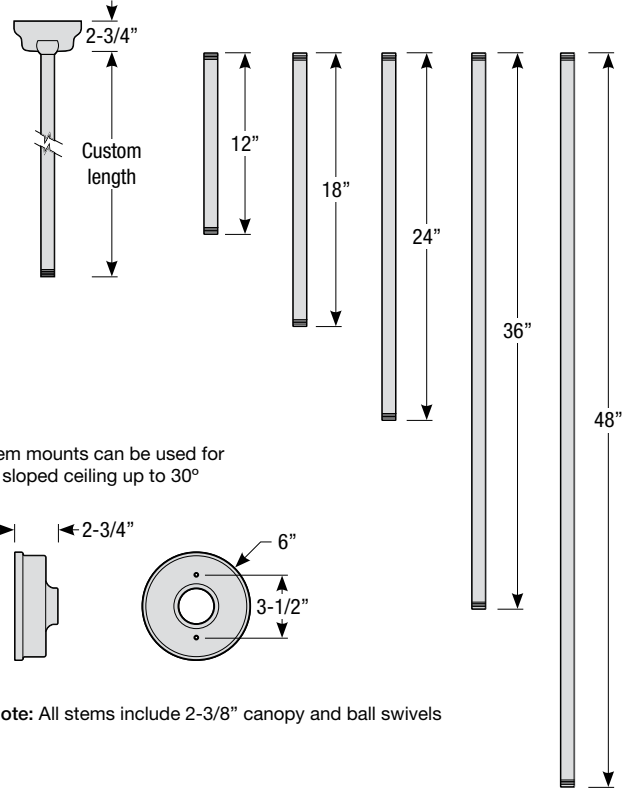

HEAVY METAL

Aluminum Shade with Casted Aluminum Top
w/ Glass and Guard Options

Catalog #:

Project:

Date:

Type:

Notes:

Stem Mount Order Matrix (Example: 2HS18SS)

Pipe	Stem Length	Finish	Coastal Coating Option
2 (1/2" IP)	HS12 (12")	ABL (Aegean Blue)	(blank) (No coating)
	HS18 (18")	BB (Burnished Bronze)	-C⁴ (Coating)
	HS24 (24")	BK (Gloss Black)	
	HS36 (36")	BLU (Blue)	
	HS48 (48")	DVG (Dove Gray)	
	HS_ (Custom length from 2" up to 60")	FLG (Flannel Gray)	
		GA (Galvanized)	
		LG (Lime Green)	
		MB (Matte Black)	
		MBL (Midnight Blue)	
		PNA (Painted Natural Aluminum)	
		PNC (Painted Natural Copper)	
		RD (Red)	
		SA (Satin Aluminum)	
		SGR (Sage Green)	
	SGW (Semi Gloss White)		
	SND (Sand)		
	SS (Satin Silver)		
	TBZ (Textured Bronze)		
	TGP (Textured Graphite)		
	TNG (Tangerine)		
	TTL (Tahitian Teal)		
	WT (Gloss White)		

4. Satin aluminum cannot be coated

Stem mounts can be used for sloped ceiling up to 30°

Note: All stems include 2-3/8" canopy and ball swivels

KEY: Standard Finishes

ABL (Aegean Blue)	LG (Lime Green)	SGR (Sage Green)
BB (Burnished Bronze)	MB (Matte Black)	SGW (Semi Gloss White)
BK (Gloss Black)	MBL (Midnight Blue)	SND (Sand)
BLU (Blue)	PNA (Painted Natural Aluminum)	SS (Satin Silver)
DVG (Dove Gray)	PNC (Painted Natural Copper)	TBZ (Textured Bronze)
FLG (Flannel Gray)	RD (Red)	TGP (Textured Graphite)

Specialty Finishes

TNG (Tangerine)	GA (Galvanized)
TTL (Tahitian Teal)	SA (Satin Aluminum)
WT (Gloss White)