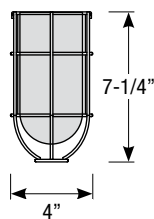

Wire Cage with Glass Enclosure

- Wire cage can be specified in all standard and specialized finishes, and will match shade finish unless otherwise specified (Note: For galvanized shade finishes, wire cage is finished in Painted Natural Aluminum)
- Glass is available in clear (-CGWC), frosted (-FGWC) or opal (-OGWC)

Revised 06/01/2018