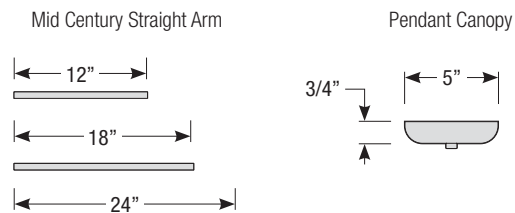

MID CENTURY

Aluminum Shade with
Machined Aluminum Center Adapter

Catalog #:

Project:

Date:

Type:

Notes:

Arm Mount Order Matrix (Example: 3MCA24FLG)

Pipe	Arm Type	Finish	Coastal Coating Option	Input Voltage
2 (1/2" IP) 3 (3/4" IP)	MCA18 (Mid Century Straight Arm - 18") MCA24 (Mid Century Straight Arm - 24") MCA30 (Mid Century Straight Arm - 30") MCA ____ (Mid Century Straight Arm - Custom length)	ABL (Aegean Blue) BB (Burnished Bronze) BK (Gloss Black) BLU (Blue) DVG (Dove Gray) FLG (Flannel Gray) GA (Galvanized) LG (Lime Green) MB (Matte Black) MBL (Midnight Blue) PNA (Painted Natural Aluminum) PNC (Painted Natural Copper) RD (Red) SGR (Sage Green) SGW (Semi Gloss White) SND (Sand) SS (Satin Silver) TBZ (Textured Bronze) TGP (Textured Graphite) TNG (Tangerine) TTL (Tahitian Teal) WT (Gloss White) YEL (Yellow)	(blank) (No coating) -C (Coating)	(blank) (120V) -27 (277V)

Note: All arm mounts include canopy