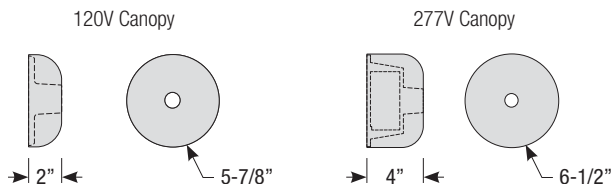

MID CENTURY

Aluminum Shade with
Machined Aluminum Center Adapter

Catalog #:

Project:

Date:

Type:

Notes:

Arm Mount Order Matrix (Example: 3MCA24FLG)

Pipe	Arm Type	Finish	Coastal Coating Option	Input Voltage
2 (1/2" IP) 3 (3/4" IP)	MCA18 (Mid Century Straight Arm - 18") MCA24 (Mid Century Straight Arm - 24") MCA30 (Mid Century Straight Arm - 30") MCA ____ (Mid Century Straight Arm - Custom length)	ABL (Aegean Blue) BB (Burnished Bronze) BK (Gloss Black) BLU (Blue) DVG (Dove Gray) FLG (Flannel Gray) GA (Galvanized) LG (Lime Green) MB (Matte Black) MBL (Midnight Blue) PNA (Painted Natural Aluminum) PNC (Painted Natural Copper) RD (Red) SGR (Sage Green) SGW (Semi Gloss White) SND (Sand) SS (Satin Silver) TBZ (Textured Bronze) TGP (Textured Graphite) TNG (Tangerine) TTL (Tahitian Teal) WT (Gloss White) YEL (Yellow)	(blank) (No coating) -C (Coating)	(blank) (120V) -27 (277V)

Note: All arm mounts include canopy