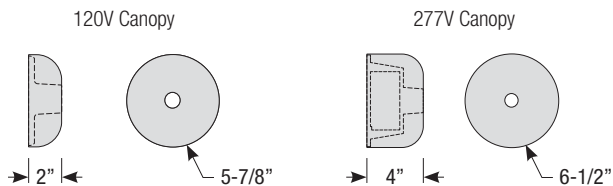

MID CENTURY

Aluminum Shade with
Machined Aluminum Center Adapter

Catalog #:

Project:

Date:

Type:

Notes:

Arm Mount Order Matrix (Example: 3MCA24FLG)

Pipe	Arm Type	Finish	Coastal Coating Option	Input Voltage
2 (1/2" IP) 3 (3/4" IP)	MCA18 (Mid Century Straight Arm - 18") MCA24 (Mid Century Straight Arm - 24") MCA30 (Mid Century Straight Arm - 30") MCA ____ (Mid Century Straight Arm - Custom length)	ABL (Aegean Blue) BB (Burnished Bronze) BK (Gloss Black) BLU (Blue) DVG (Dove Gray) FLG (Flannel Gray) GA (Galvanized) LG (Lime Green) MB (Matte Black) MBL (Midnight Blue) PNA (Painted Natural Aluminum) PNC (Painted Natural Copper) RD (Red) SGR (Sage Green) SGW (Semi Gloss White) SND (Sand) SS (Satin Silver) TBZ (Textured Bronze) TGP (Textured Graphite) TNG (Tangerine) TTL (Tahitian Teal) WT (Gloss White) YEL (Yellow)	(blank) (No coating) -C (Coating)	(blank) (120V) -27 (277V)

Note: All arm mounts include canopy

Mid Century Straight Arm

Pendant Canopy

Knuckle Accessory Order Matrix (Example: 3KNLFLG)

Pipe	Finish	Finish	Coastal Coating Option
2 (1/2" IP) 3 (3/4" IP)	KNL (Adjustable 180° Knuckle for Arm Mounts)	ABL (Aegean Blue) BB (Burnished Bronze) BK (Gloss Black) BLU (Blue) DVG (Dove Gray) FLG (Flannel Gray) GA (Galvanized) LG (Lime Green) MB (Matte Black) MBL (Midnight Blue) PNA (Painted Natural Aluminum) PNC (Painted Natural Copper) RD (Red) SGR (Sage Green) SGW (Semi Gloss White) SND (Sand) SS (Satin Silver) TBZ (Textured Bronze) TGP (Textured Graphite) TNG (Tangerine) TTL (Tahitian Teal) WT (Gloss White) YEL (Yellow)	(blank) (No coating) -C (Coating)