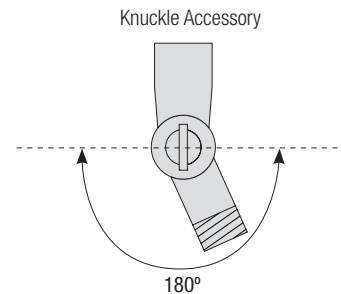

Description

Adjustable knuckle for arm mounts that allow luminaire to be rotated up to 180°.

KEY: Standard Finishes

ABL (Aegean Blue)	LG (Lime Green)	SGR (Sage Green)
BB (Burnished Bronze)	MB (Matte Black)	SGW (Semi Gloss White)
BK (Gloss Black)	MBL (Midnight Blue)	SND (Sand)
BLU (Blue)	PNA (Painted Natural Aluminum)	SS (Satin Silver)
DVG (Dove Gray)	PNC (Painted Natural Copper)	TBZ (Textured Bronze)
FLG (Flannel Gray)	RD (Red)	TGP (Textured Graphite)

Specialty Finishes

TNG (Tangerine)	GA (Galvanized)
TTL (Tahitian Teal)	
WT (Gloss White)	
YEL (Yellow)	

Spec-00032 Revised 09/16/2020

14508 Nelson Ave. City of Industry, CA 91744 • tel: 626.336.4511 • fax: 626.330.4266 • www.TroyRLM.com
©2020 Troy-RLM Lighting, A Division of Troy-CSL Lighting, Inc. All rights reserved. Subject to change without notice.