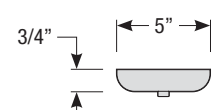

Pendant Canopy