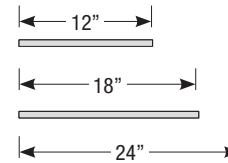

Mid Century Straight Arm