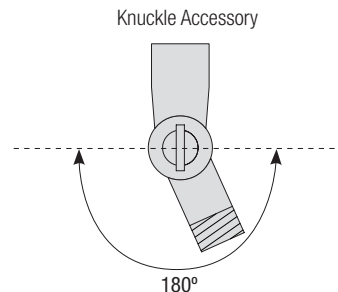

NEO

Aluminum Shade with Glass and Guard Options

Catalog #:

Project:

Type:

Date:

Notes:

Knuckle Accessory Order Matrix (Example: 2KNLSGW)

Pipe	Finish	Finish	Coastal Coating Option
2 (1/2" IP)	KNL (Adjustable 180° Knuckle for Arm Mounts)	ABL (Aegean Blue)	(blank) (No coating)
3 (3/4" IP)		BB (Burnished Bronze) BK (Gloss Black) BLU (Blue) DVG (Dove Gray) FLG (Flannel Gray) GA (Galvanized) LG (Lime Green) MB (Matte Black) MBL (Midnight Blue) PNA (Painted Natural Aluminum) PNC (Painted Natural Copper) RD (Red) SGR (Sage Green) SGW (Semi Gloss White) SND (Sand) SS (Satin Silver) TBZ (Textured Bronze) TGP (Textured Graphite) TNG (Tangerine) TTL (Tahitian Teal) WT (Gloss White) YEL (Yellow)	-C (Coating)

Description

Adjustable knuckle for arm mounts that allow luminaire to be rotated up to 180°.

KEY: Standard Finishes

ABL (Aegean Blue)	LG (Lime Green)	SGR (Sage Green)
BB (Burnished Bronze)	MB (Matte Black)	SGW (Semi Gloss White)
BK (Gloss Black)	MBL (Midnight Blue)	SND (Sand)
BLU (Blue)	PNA (Painted Natural Aluminum)	SS (Satin Silver)
DVG (Dove Gray)	PNC (Painted Natural Copper)	TBZ (Textured Bronze)
FLG (Flannel Gray)	RD (Red)	TGP (Textured Graphite)

Specialty Finishes

TNG (Tangerine)	GA (Galvanized)
TTL (Tahitian Teal)	
WT (Gloss White)	
YEL (Yellow)