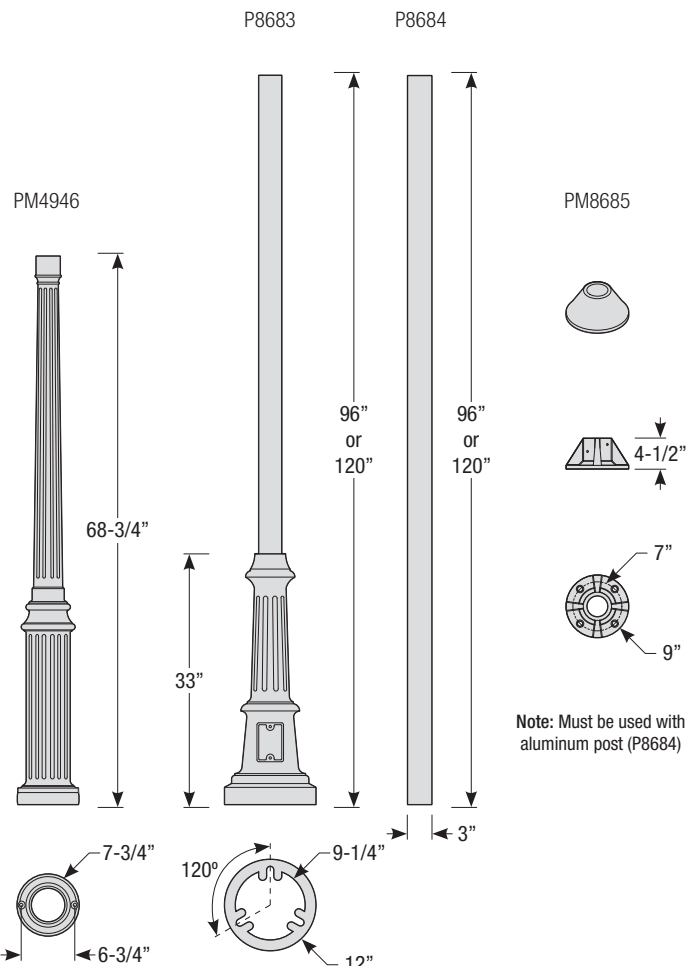

5. Post mount only

Post Type Order Matrix (Example: P8683-96SA)

Post Type	Finish
PM4946 (Cast Aluminum Post)	ABL (Aegean Blue)
P8683-96 (Cast Aluminum Base w/ 96" Aluminum Post)	BB (Burnished Bronze)
P8683-120 (Cast Aluminum Base w/ 120" Aluminum Post)	BK (Gloss Black)
P8684-96 (96" Straight Aluminum Post)	BLU (Blue)
P8684-120 (120" Straight Aluminum Post)	DVG (Dove Gray)
PM8685 (Cast Aluminum Pier Mount - must be used with straight aluminum post, P8684)	FLG (Flannel Gray)
	GA (Galvanized)
	LG (Lime Green)
	MB (Matte Black)
	MBL (Midnight Blue)
	PNA (Painted Natural Aluminum)
	PNC (Painted Natural Copper)
	RD (Red)
	SGR (Sage Green)
	SGW (Semi Gloss White)
	SND (Sand)
	SS (Satin Silver)
	TBZ (Textured Bronze)
	TGP (Textured Graphite)
	TNG (Tangerine)
	TTL (Tahitian Teal)
	WT (Gloss White)
	YEL (Yellow)

Standard Finishes

	ABL (Aegean Blue)		RD (Red)
	BB (Burnished Bronze)		SGR (Sage Green)
	BK (Gloss Black)		SGW (Semi Gloss White)
	BLU (Blue)		SND (Sand)
	DVG (Dove Gray)		SS (Satin Silver)
	FLG (Flannel Gray)		TBZ (Textured Bronze)
	LG (Lime Green)		TGP (Textured Graphite)
	MB (Matte Black)		TNG (Tangerine)
	MBL (Midnight Blue)		TTL (Tahitian Teal)
	PNA (Painted Natural Aluminum)		WT (Gloss White)
	PNC (Painted Natural Copper)		YEL (Yellow)

Specialty Finishes

	GA (Galvanized)

Note: Must be used with aluminum post (P8684)

Spec-00033 Revised 08/11/2020

14508 Nelson Ave. City of Industry, CA 91744 • tel: 626.336.4511 • fax: 626.330.4266 • www.TroyRLM.com
©2020 Troy-RLM Lighting, A Division of Troy-CSL Lighting, Inc. All rights reserved. Subject to change without notice.