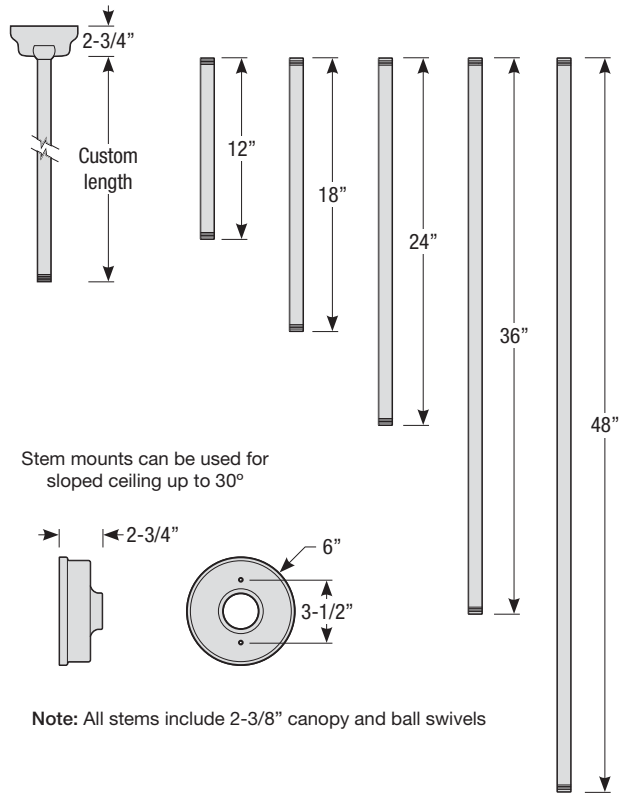

NEO

Aluminum Shade with Glass and Guard Options

Catalog #:

Project:

Date:

Type:

Notes:

Stem Mount Order Matrix (Example: 2HS18SGW)

Pipe	Stem Length	Finish	Coastal Coating Option
2 (1/2" IP)	HS12 (12")	ABL (Aegean Blue)	(blank) (No coating)
	HS18 (18")	BB (Burnished Bronze)	-C (Coating)
	HS24 (24")	BK (Gloss Black)	
	HS36 (36")	BLU (Blue)	
	HS48 (48")	DVG (Dove Gray)	
	HS__ (Custom length from 2" up to 60")	FLG (Flannel Gray)	
		GA (Galvanized)	
		LG (Lime Green)	
		MB (Matte Black)	
		MBL (Midnight Blue)	
		PNA (Painted Natural Aluminum)	
		PNC (Painted Natural Copper)	
		RD (Red)	
		SGR (Sage Green)	
	SGW (Semi Gloss White)		
	SND (Sand)		
	SS (Satin Silver)		
	TBZ (Textured Bronze)		
	TGP (Textured Graphite)		
	TNG (Tangerine)		
	TTL (Tahitian Teal)		
	WT (Gloss White)		
	YEL (Yellow)		

Stem mounts can be used for sloped ceiling up to 30°

Note: All stems include 2-3/8" canopy and ball swivels

KEY: Standard Finishes

- **ABL** (Aegean Blue)
- **LG** (Lime Green)
- **SGR** (Sage Green)
- **TNG** (Tangerine)
- **BB** (Burnished Bronze)
- **MB** (Matte Black)
- **SGW** (Semi Gloss White)
- **TTL** (Tahitian Teal)
- **BK** (Gloss Black)
- **MBL** (Midnight Blue)
- **WT** (Gloss White)
- **BLU** (Blue)
- **PNA** (Painted Natural Aluminum)
- **SND** (Sand)
- **SS** (Satin Silver)
- **YEL** (Yellow)
- **DVG** (Dove Gray)
- **PNC** (Painted Natural Copper)
- **TBZ** (Textured Bronze)
- **TGP** (Textured Graphite)
- **FLG** (Flannel Gray)
- **RD** (Red)

Specialty Finishes

- **GA** (Galvanized)