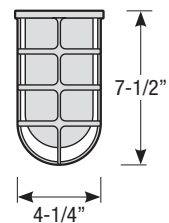

NEO

Aluminum Shade with Glass and Guard Options

Catalog #:

Project:

Date:

Type:

Notes: