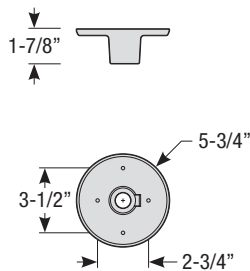

Ceiling Flush Mount Canopy

Note: Ceiling flush mount canopy includes 2" stem

Pendant Canopy