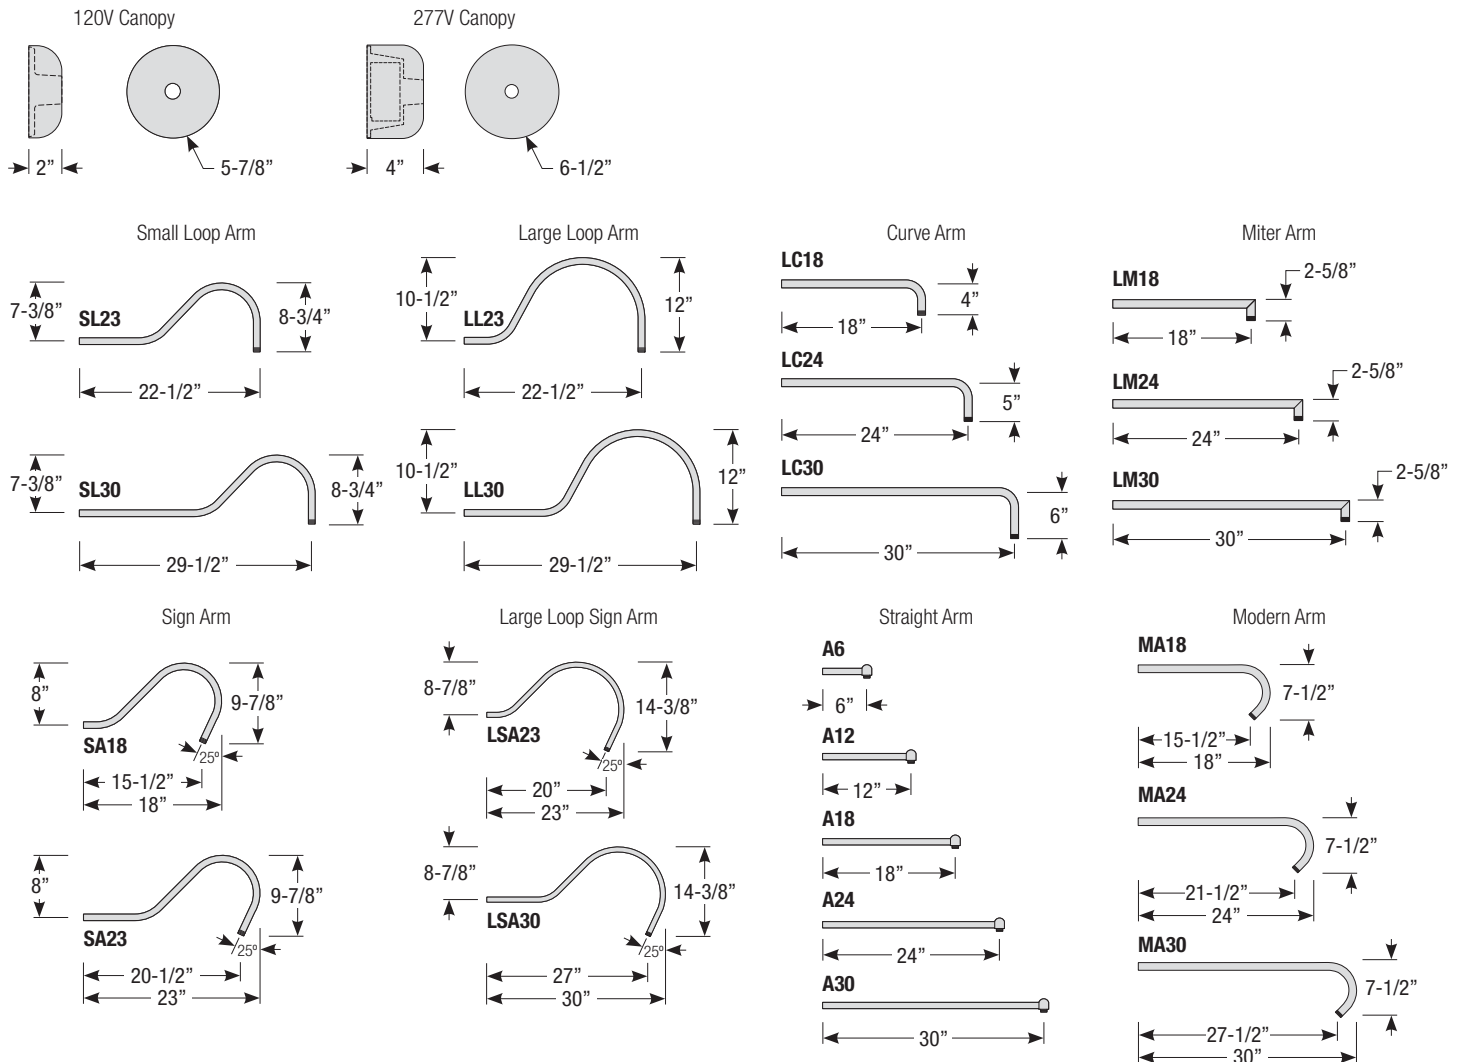

Standard Finishes

ABL (Aegean Blue)	RD (Red)
BB (Burnished Bronze)	SGR (Sage Green)
BK (Gloss Black)	SGW (Semi Gloss White)
BLU (Blue)	SND (Sand)
DVG (Dove Gray)	SS (Satin Silver)
FLG (Flannel Gray)	TBZ (Textured Bronze)
LG (Lime Green)	TGP (Textured Graphite)
MB (Matte Black)	TNG (Tangerine)
MBL (Midnight Blue)	TTL (Tahitian Teal)
PNA (Painted Natural Aluminum)	WT (Gloss White)
PNC (Painted Natural Copper)	YEL (Yellow)

Specialty Finishes

GA (Galvanized)

Note: All arm mounts include canopy

Spec-00033 Revised 08/11/2020