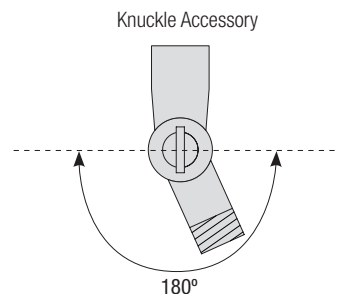

NEO

Aluminum Shade with Glass and Guard Options

Catalog #:

Project:

Type:

Date:

Notes:

Knuckle Accessory Order Matrix (Example: 2KNLSGW)

Pipe	Finish	Finish	Coastal Coating Option
2 (1/2" IP)	KNL (Adjustable 180° Knuckle for Arm Mounts)	ABL (Aegean Blue)	(blank) (No coating)
3 (3/4" IP)		BB (Burnished Bronze) BK (Gloss Black) BLU (Blue) DVG (Dove Gray) FLG (Flannel Gray) GA (Galvanized) LG (Lime Green) MB (Matte Black) MBL (Midnight Blue) PNA (Painted Natural Aluminum) PNC (Painted Natural Copper) RD (Red) SGR (Sage Green) SGW (Semi Gloss White) SND (Sand) SS (Satin Silver) TBZ (Textured Bronze) TGP (Textured Graphite) TNG (Tangerine) TTL (Tahitian Teal) WT (Gloss White) YEL (Yellow)	-C (Coating)

Description

Adjustable knuckle for arm mounts that allow luminaire to be rotated up to 180°.

KEY: Standard Finishes

ABL (Aegean Blue)	LG (Lime Green)	SGR (Sage Green)
BB (Burnished Bronze)	MB (Matte Black)	SGW (Semi Gloss White)
BK (Gloss Black)	MBL (Midnight Blue)	SND (Sand)
BLU (Blue)	PNA (Painted Natural Aluminum)	SS (Satin Silver)
DVG (Dove Gray)	PNC (Painted Natural Copper)	TBZ (Textured Bronze)
FLG (Flannel Gray)	RD (Red)	TGP (Textured Graphite)

Specialty Finishes

TNG (Tangerine)	GA (Galvanized)
TTL (Tahitian Teal)	
WT (Gloss White)	
YEL (Yellow)