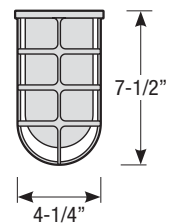

### Glass Enclosure

- Glass is available in clear (-CG) and frosted (-FG)