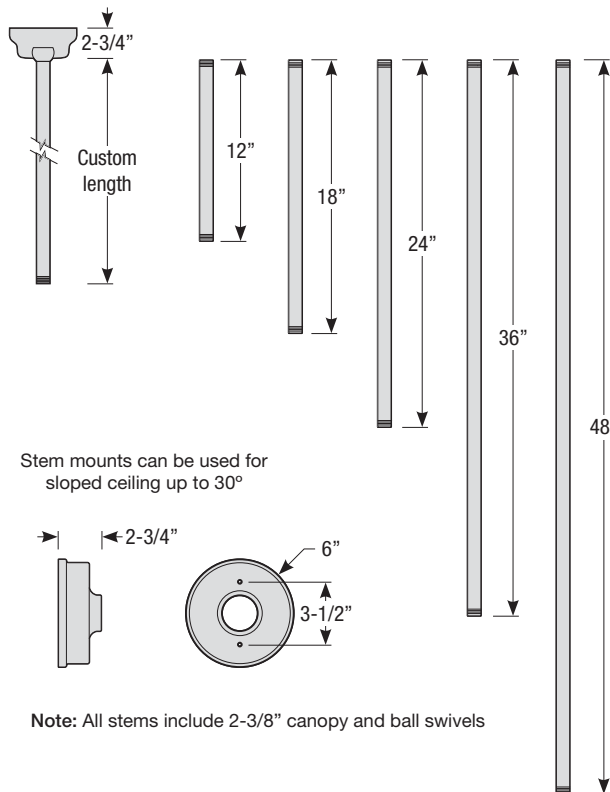

NEO

Aluminum Shade with Glass and Guard Options

Catalog #:

Project:

Type:

Date:

Notes:

Stem Mount Order Matrix (Example: 2HS18SGW)

Pipe	Stem Length	Finish	Coastal Coating Option
2 (1/2" IP)	HS12 (12")	ABL (Aegean Blue)	(blank) (No coating)
	HS18 (18")	BB (Burnished Bronze)	-C (Coating)
	HS24 (24")	BK (Gloss Black)	
	HS36 (36")	BLU (Blue)	
	HS48 (48")	DVG (Dove Gray)	
	HS_ (Custom length from 2" up to 60")	FLG (Flannel Gray)	
		GA (Galvanized)	
		LG (Lime Green)	
		MB (Matte Black)	
		MBL (Midnight Blue)	
		PNA (Painted Natural Aluminum)	
		PNC (Painted Natural Copper)	
		RD (Red)	
		SGR (Sage Green)	
	SGW (Semi Gloss White)		
	SND (Sand)		
	SS (Satin Silver)		
	TBZ (Textured Bronze)		
	TGP (Textured Graphite)		
	TNG (Tangerine)		
	TTL (Tahitian Teal)		
	WT (Gloss White)		
	YEL (Yellow)		

KEY: Standard Finishes

ABL (Aegean Blue)	LG (Lime Green)	SGR (Sage Green)
BB (Burnished Bronze)	MB (Matte Black)	SGW (Semi Gloss White)
BK (Gloss Black)	MBL (Midnight Blue)	SND (Sand)
BLU (Blue)	PNA (Painted Natural Aluminum)	SS (Satin Silver)
DVG (Dove Gray)	PNC (Painted Natural Copper)	TBZ (Textured Bronze)
FLG (Flannel Gray)	RD (Red)	TGP (Textured Graphite)

Specialty Finishes

TNG (Tangerine)	GA (Galvanized)
TTL (Tahitian Teal)	
WT (Gloss White)	
YEL (Yellow)