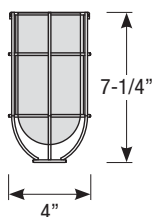

Wire Cage with Glass Enclosure

- Wire cage can be specified in all standard and specialized finishes, and will match shade finish unless otherwise specified (Note: For galvanized shade finishes, wire cage is finished in Painted Natural Aluminum)
- Glass is available in clear (-CGWC) and frosted (-FGWC)