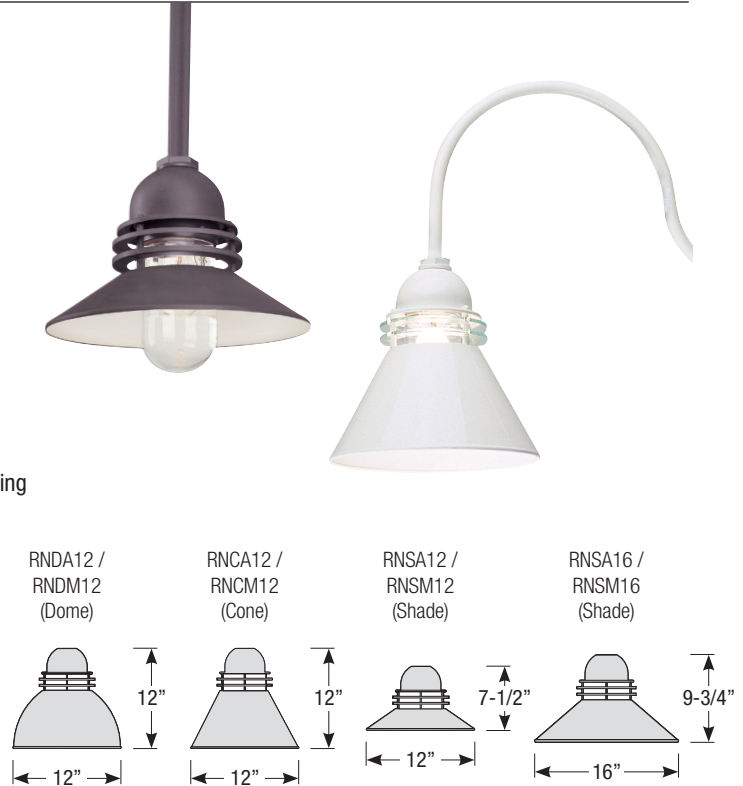

NEO

Aluminum Shade with Glass and Guard Options

Catalog #:

Project:

Type:

Date:

Notes:

Electrical

- 120V input (277V available in arm and post option only)
- Integrated power supply allows the fixture to be connected directly into line voltage
- Pre-wired and ready for install
- LED is dimmable with Incandescent/Triac dimmers

Mounting

- 1/2" or 3/4" IP for arms. Flush mount, stems and post available only in 1/2"
- 9' Pendant cord available in black or white cord (includes 5" canopy with the same finish as the shade)

Finishes

- Shade and mounting finish options
- Available in 21 standard and 2 specialty finishes with optional coastal coating to protect finish in coastal environments (add "-C" to the finish)
- Inner shade is painted gloss white
- Consult factory for custom finish options

Optional Accessories

- Glass, Cast Guard or Wire Cage options available

Listing

UL listed to US and Canadian standards for wet locations

Neo Order Matrix (Example: RNDM12LED1227SA-FG-2)

Shade Style	Lamp / LED	Finish	Coastal Coating Option	Accessories	Mounting Type
RNDA12 (12" Dome w/Acrylic Rings)	M (Medium Base, 100W max.)	ABL Aegean Blue	(blank) (No coating)	(blank) (No accessories)	-2 (1/2" IP)
RNDM12 (12" Dome w/Metal Rings)	LED1227^{1,2,3} (12W LED / 2700K / 90 CRI / 844lm)	BB (Burnished Bronze)	-C (Coating)	-CG (Clear Glass)	-3 (3/4" IP)
RNCA12 (12" Cone w/Acrylic Rings)	LED1230^{1,2,3} (12W LED / 3000K / 90 CRI / 861lm)	BK (Gloss Black)		-FG (Frosted Glass)	-B (Black Cord Pendant)
RNCM12 (12" Cone w/Metal Rings)	LED1235^{1,2,3} (12W LED / 3500K / 90 CRI / 872lm)	BLU (Blue)		-CGG (Clear Glass w/Cast Guard)	-W (White Cord Pendant)
RNSA12 (12" Shade w/Acrylic Rings)	LED1240^{1,2,3} (12W LED / 4000K / 90 CRI / 889lm)	FLG (Flannel Gray)		-FGG (Frosted Glass w/ Cast Guard)	-F (Flush Mount)
RNSM12 (12" Shade w/Metal Rings)	LED1827^{1,2,3} (18W LED / 2700K / 90 CRI / 1265lm)	GA (Galvanized)		-CGWC (Clear Glass w/Wire Cage)	
RNSA16 (16" Shade w/Acrylic Rings)	LED1830^{1,2,3} (18W LED / 3000K / 90 CRI / 1288lm)	LG (Lime Green)		-FGWC (Frosted Glass w/Wire Cage)	
RNSM16 (16" Shade w/Metal Rings)	LED1835^{1,2,3} (18W LED / 3500K / 90 CRI / 1311lm)	MB (Matte Black)			
	LED1840^{1,2,3} (18W LED / 4000K / 90 CRI / 1334lm)	MBL (Midnight Blue)			
		PNA (Painted Natural Aluminum)			
		PNC (Painted Natural Copper)			
		RD (Red)			
		SGR (Sage Green)			
		SGW (Semi Gloss White)			
		SND (Sand)			
		SS (Satin Silver)			
		TBZ (Textured Bronze)			
		TGP (Textured Graphite)			
		TNG (Tangerine)			
		TTL (Tahitian Teal)			
		WT (Gloss White)			
		YEL (Yellow)			

1. Lamps must be specified, and are not included in shade cost
2. Glass enclosure must be specified
3. Lumen are raw LED value

KEY: Standard Finishes

ABL (Aegean Blue)	LG (Lime Green)	SGR (Sage Green)
BB (Burnished Bronze)	MB (Matte Black)	SGW (Semi Gloss White)
BK (Gloss Black)	MBL (Midnight Blue)	SND (Sand)
BLU (Blue)	PNA (Painted Natural Aluminum)	SS (Satin Silver)
DVG (Dove Gray)	PNC (Painted Natural Copper)	TBZ (Textured Bronze)
FLG (Flannel Gray)	RD (Red)	TGP (Textured Graphite)

Specialty Finishes

GA (Galvanized)
TNG (Tangerine)
TTL (Tahitian Teal)
WT (Gloss White)
YEL (Yellow)

Spec-00033 Revised 09/16/2020

14508 Nelson Ave. City of Industry, CA 91744 • tel: 626.336.4511 • fax: 626.330.4266 • www.TroyRLM.com
©2020 Troy-RLM Lighting, A Division of Troy-CSL Lighting, Inc. All rights reserved. Subject to change without notice.