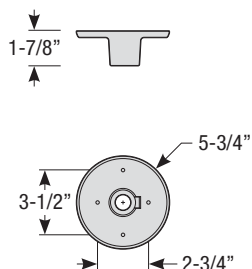

Ceiling Flush Mount Canopy

Note: Ceiling flush mount canopy includes 2" stem

Pendant Canopy