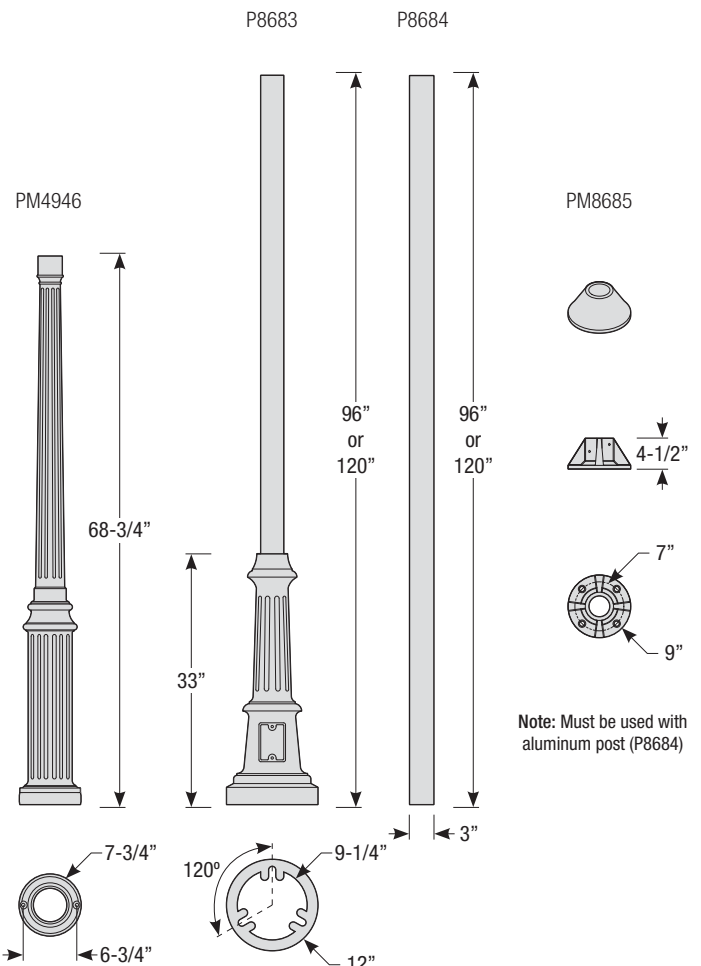

5. Post mount only

Post Type Order Matrix (Example: P8683-96SA)

Post Type	Finish
PM4946 (Cast Aluminum Post)	ABL (Aegean Blue)
P8683-96 (Cast Aluminum Base w/ 96" Aluminum Post)	BB (Burnished Bronze)
P8683-120 (Cast Aluminum Base w/ 120" Aluminum Post)	BK (Gloss Black)
P8684-96 (96" Straight Aluminum Post)	BLU (Blue)
P8684-120 (120" Straight Aluminum Post)	DVG (Dove Gray)
PM8685 (Cast Aluminum Pier Mount - must be used with straight aluminum post, P8684)	FLG (Flannel Gray)
	GA (Galvanized)
	LG (Lime Green)
	MB (Matte Black)
	MBL (Midnight Blue)
	PNA (Painted Natural Aluminum)
	PNC (Painted Natural Copper)
	RD (Red)
	SGR (Sage Green)
	SGW (Semi Gloss White)
	SND (Sand)
	SS (Satin Silver)
	TBZ (Textured Bronze)
	TGP (Textured Graphite)
	TNG (Tangerine)
	TTL (Tahitian Teal)
	WT (Gloss White)
	YEL (Yellow)

Standard Finishes

ABL (Aegean Blue)	RD (Red)
BB (Burnished Bronze)	SGR (Sage Green)
BK (Gloss Black)	SGW (Semi Gloss White)
BLU (Blue)	SND (Sand)
DVG (Dove Gray)	SS (Satin Silver)
FLG (Flannel Gray)	TBZ (Textured Bronze)
LG (Lime Green)	TGP (Textured Graphite)
MB (Matte Black)	TNG (Tangerine)
MBL (Midnight Blue)	TTL (Tahitian Teal)
PNA (Painted Natural Aluminum)	WT (Gloss White)
PNC (Painted Natural Copper)	YEL (Yellow)

Specialty Finishes

GA (Galvanized)

Spec-00033 Revised 09/16/2020