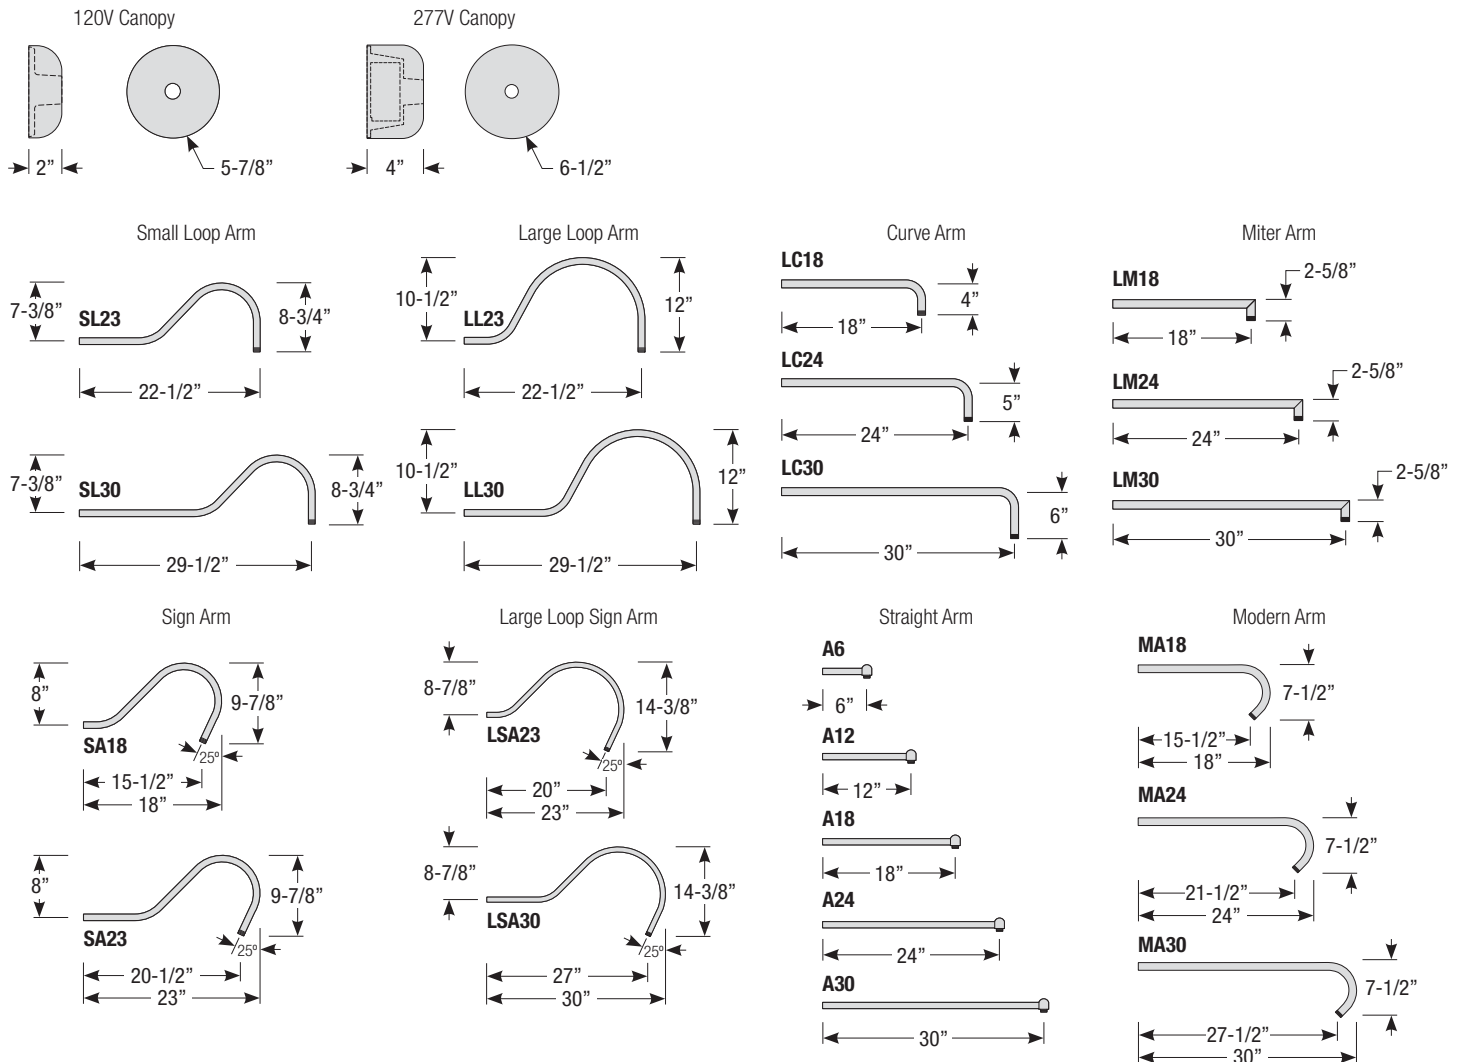

Standard Finishes

ABL (Aegean Blue)	RD (Red)
BB (Burnished Bronze)	SGR (Sage Green)
BK (Gloss Black)	SGW (Semi Gloss White)
BLU (Blue)	SND (Sand)
DVG (Dove Gray)	SS (Satin Silver)
FLG (Flannel Gray)	TBZ (Textured Bronze)
LG (Lime Green)	TGP (Textured Graphite)
MB (Matte Black)	TNG (Tangerine)
MBL (Midnight Blue)	TTL (Tahitian Teal)
PNA (Painted Natural Aluminum)	WT (Gloss White)
PNC (Painted Natural Copper)	YEL (Yellow)

Specialty Finishes

GA (Galvanized)

Note: All arm mounts include canopy

Spec-00033 Revised 09/16/2020