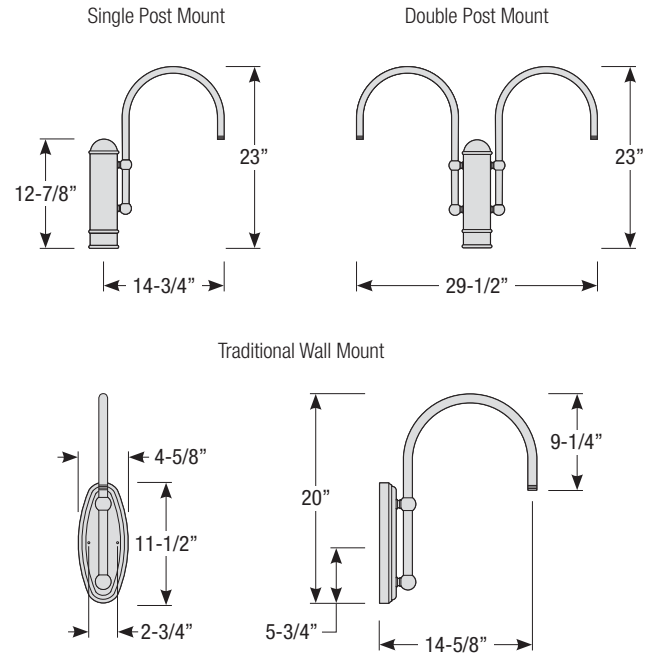

5. Post mount only

Post Type Order Matrix (Example: P8683-96SA)

Post Type	Finish
PM4946 (Cast Aluminum Post)	ABL (Aegean Blue)
P8683-96 (Cast Aluminum Base w/ 96" Aluminum Post)	BB (Burnished Bronze)
P8683-120 (Cast Aluminum Base w/ 120" Aluminum Post)	BK (Gloss Black)
P8684-96 (96" Straight Aluminum Post)	BLU (Blue)
P8684-120 (120" Straight Aluminum Post)	DVG (Dove Gray)
PM8685 (Cast Aluminum Pier Mount - must be used with straight aluminum post, P8684)	FLG (Flannel Gray)
	GA (Galvanized)
	LG (Lime Green)
	MB (Matte Black)
	MBL (Midnight Blue)
	PNA (Painted Natural Aluminum)
	PNC (Painted Natural Copper)
	RD (Red)
	SGR (Sage Green)
	SGW (Semi Gloss White)
	SND (Sand)
	SS (Satin Silver)
	TBZ (Textured Bronze)
	TGP (Textured Graphite)
	TNG (Tangerine)
	TTL (Tahitian Teal)
	WT (Gloss White)
	YEL (Yellow)

Standard Finishes

ABL (Aegean Blue)	RD (Red)
BB (Burnished Bronze)	SGR (Sage Green)
BK (Gloss Black)	SGW (Semi Gloss White)
BLU (Blue)	SND (Sand)
DVG (Dove Gray)	SS (Satin Silver)
FLG (Flannel Gray)	TBZ (Textured Bronze)
LG (Lime Green)	TGP (Textured Graphite)
MB (Matte Black)	TNG (Tangerine)
MBL (Midnight Blue)	TTL (Tahitian Teal)
PNA (Painted Natural Aluminum)	WT (Gloss White)
PNC (Painted Natural Copper)	YEL (Yellow)

Specialty Finishes

GA (Galvanized)

Spec-00033 Revised 09/16/2020