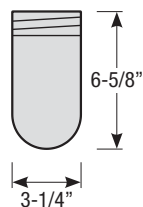

NEO

Aluminum Shade with Glass and Guard Options

Catalog #:

Project:

Date:

Type:

Notes:

Glass Enclosure

- Glass is available in clear (-CG) and frosted (-FG)