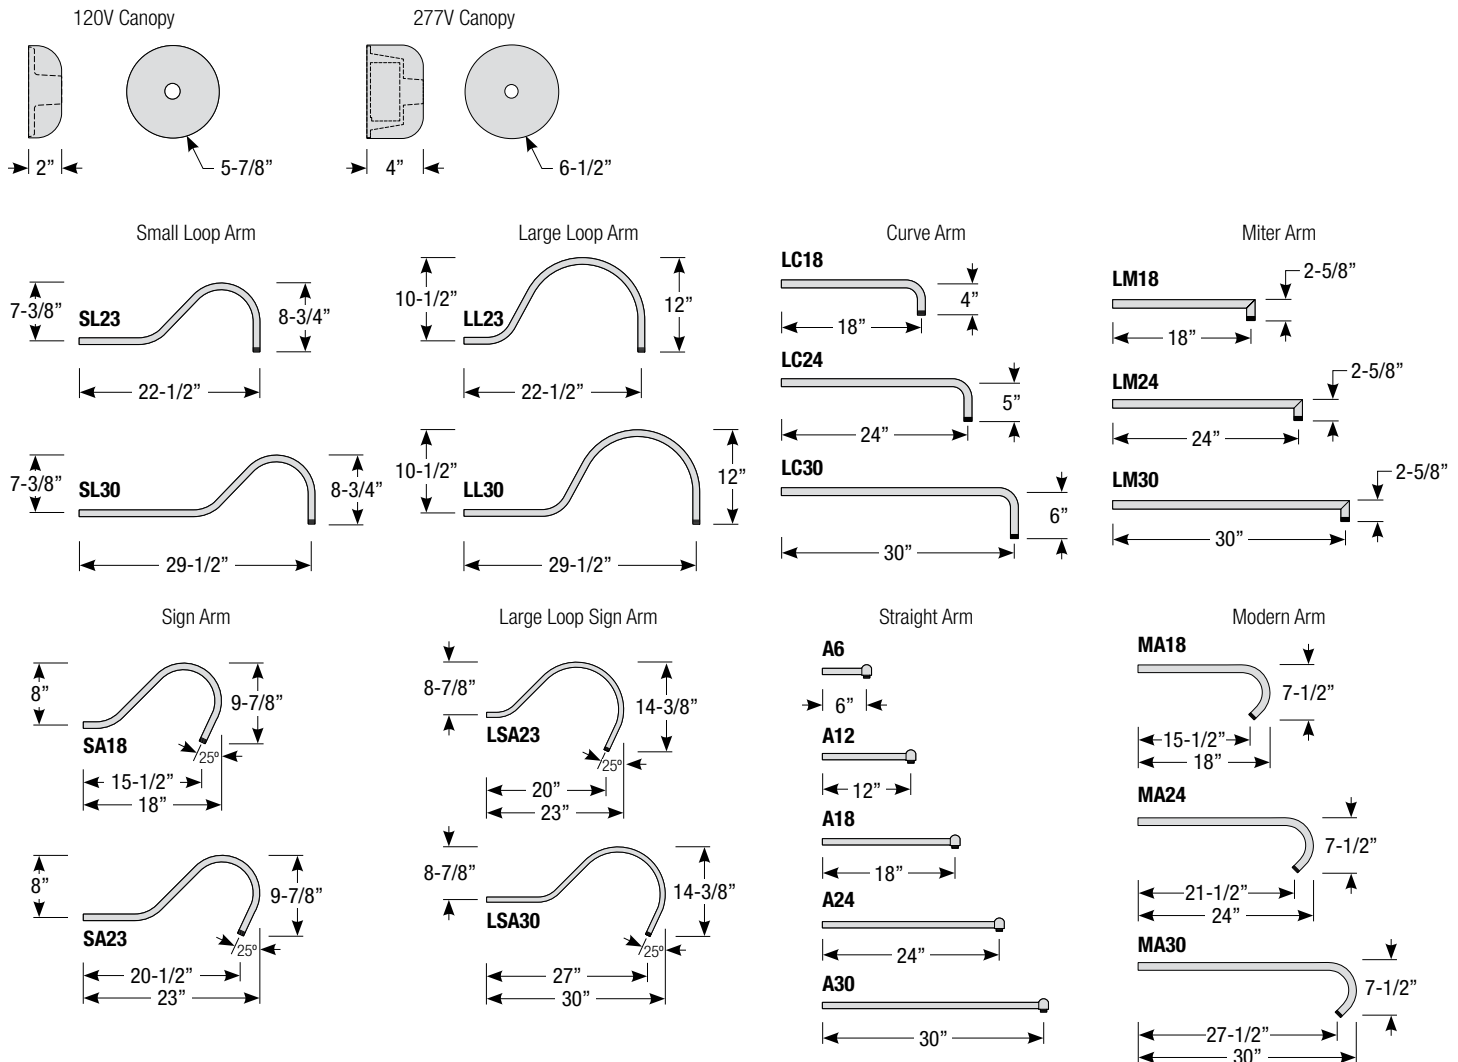

Standard Finishes

	ABL (Aegean Blue)		PNC (Painted Natural Copper)
	BB (Burnished Bronze)		RD (Red)
	BK (Gloss Black)		SGR (Sage Green)
	BLU (Blue)		SGW (Semi Gloss White)
	DVG (Dove Gray)		SND (Sand)
	FLG (Flannel Gray)		SS (Satin Silver)
	LG (Lime Green)		TBZ (Textured Bronze)
	MB (Matte Black)		TGP (Textured Graphite)
	MBL (Midnight Blue)		TNG (Tangerine)
	PNA (Painted Natural Aluminum)		TTL (Tahitian Teal)
			WT (Gloss White)

Specialty Finishes

	GA (Galvanized)		SA (Satin Aluminum)

Note: All arm mounts include canopy

4. Satin aluminum cannot be coated

Revised 06/01/2018