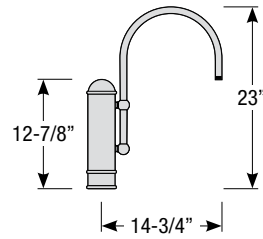

5. Post mount only

Post Type Order Matrix (Example: P8683-96SA)

Post Type	Finish
PM4946 (Cast Aluminum Post)	ABL (Aegean Blue)
P8683-96 (Cast Aluminum Base w/ 96" Aluminum Post)	BB (Burnished Bronze)
P8683-120 (Cast Aluminum Base w/ 120" Aluminum Post)	BK (Gloss Black)
P8684-96 (96" Straight Aluminum Post)	BLU (Blue)
P8684-120 (120" Straight Aluminum Post)	DVG (Dove Gray)
PM8685 (Cast Aluminum Pier Mount - must be used with straight aluminum post, P8683)	FLG (Flannel Gray)
	GA (Galvanized)
	LG (Lime Green)
	MB (Matte Black)
	MBL (Midnight Blue)
	PNA (Painted Natural Aluminum)
	PNC (Painted Natural Copper)
	RD (Red)
	SA (Satin Aluminum)
	SGR (Sage Green)
	SGW (Semi Gloss White)
	SND (Sand)
	SS (Satin Silver)
	TBZ (Textured Bronze)
	TGP (Textured Graphite)
	TNG (Tangerine)
	TTL (Tahitian Teal)
	WT (Gloss White)

Standard Finishes

ABL (Aegean Blue)	PNC (Painted Natural Copper)
BB (Burnished Bronze)	RD (Red)
BK (Gloss Black)	SGR (Sage Green)
BLU (Blue)	SGW (Semi Gloss White)
DVG (Dove Gray)	SND (Sand)
FLG (Flannel Gray)	SS (Satin Silver)
LG (Lime Green)	TBZ (Textured Bronze)
MB (Matte Black)	TGP (Textured Graphite)
MBL (Midnight Blue)	TNG (Tangerine)
PNA (Painted Natural Aluminum)	TTL (Tahitian Teal)
WT (Gloss White)	SA (Satin Aluminum)

Specialty Finishes

GA (Galvanized)	SA (Satin Aluminum)

Single Post Mount