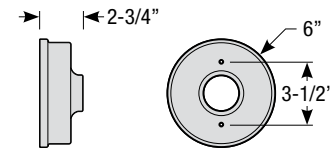

NEO

Aluminum Shade
with Glass and Guard Options

Catalog #:

Project:

Date:

Type:

Notes:

Stem Mount Order Matrix (Example: 2HS18SGW)

Pipe	Stem Length	Finish	Coastal Coating Option
2 (1/2" IP)	HS12 (12")	ABL (Aegean Blue)	(blank) (No coating)
	HS18 (18")	BB (Burnished Bronze)	-C⁴ (Coating)
	HS24 (24")	BK (Gloss Black)	
	HS36 (36")	BLU (Blue)	
	HS48 (48")	DVG (Dove Gray)	
	HS__ (Custom length from 2" up to 60")	FLG (Flannel Gray)	
		GA (Galvanized)	
		LG (Lime Green)	
		MB (Matte Black)	
		MBL (Midnight Blue)	
		PNA (Painted Natural Aluminum)	
		PNC (Painted Natural Copper)	
		RD (Red)	
		SA (Satin Aluminum)	
		SGR (Sage Green)	
		SGW (Semi Gloss White)	
	SND (Sand)		
	SS (Satin Silver)		
	TBZ (Textured Bronze)		
	TGP (Textured Graphite)		
	TNG (Tangerine)		
	TTL (Tahitian Teal)		
	WT (Gloss White)		

4. Satin aluminum cannot be coated

Stem mounts can be used for sloped ceiling up to 30°

Note: All stems include 2-3/8" canopy and ball swivels

KEY: Standard Finishes

ABL (Aegean Blue)	LG (Lime Green)	SGR (Sage Green)
BB (Burnished Bronze)	MB (Matte Black)	SGW (Semi Gloss White)
BK (Gloss Black)	MBL (Midnight Blue)	SND (Sand)
BLU (Blue)	PNA (Painted Natural Aluminum)	SS (Satin Silver)
DVG (Dove Gray)	PNC (Painted Natural Copper)	TBZ (Textured Bronze)
FLG (Flannel Gray)	RD (Red)	TGP (Textured Graphite)

Specialty Finishes

TNG (Tangerine)	GA (Galvanized)
TTL (Tahitian Teal)	SA (Satin Aluminum)
WT (Gloss White)	

Ceiling Flush Mount Canopy

Note: Ceiling flush mount canopy includes 2" stem

Pendant Canopy

Revised 06/01/2018