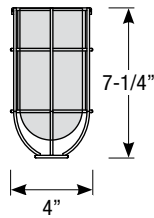

Cast Guard with Glass Enclosure

- Cast guard can be specified in all standard and specialized finishes, and will match shade finish unless otherwise specified (Note: For galvanized shade finishes, cast guard is unfinished Raw Aluminum)
- Glass is available in clear (-CGG), frosted (-FGG) or opal (-OGG)

Wire Cage with Glass Enclosure

- Wire cage can be specified in all standard and specialized finishes, and will match shade finish unless otherwise specified (Note: For galvanized shade finishes, wire cage is finished in Painted Natural Aluminum)
- Glass is available in clear (-CGWC), frosted (-FGWC) or opal (-OGWC)

Revised 06/01/2018