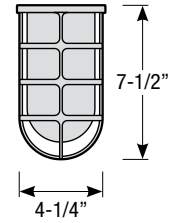

NEO

Aluminum Shade with Glass and Guard Options

Catalog #:

Project:

Date:

Type:

Notes: