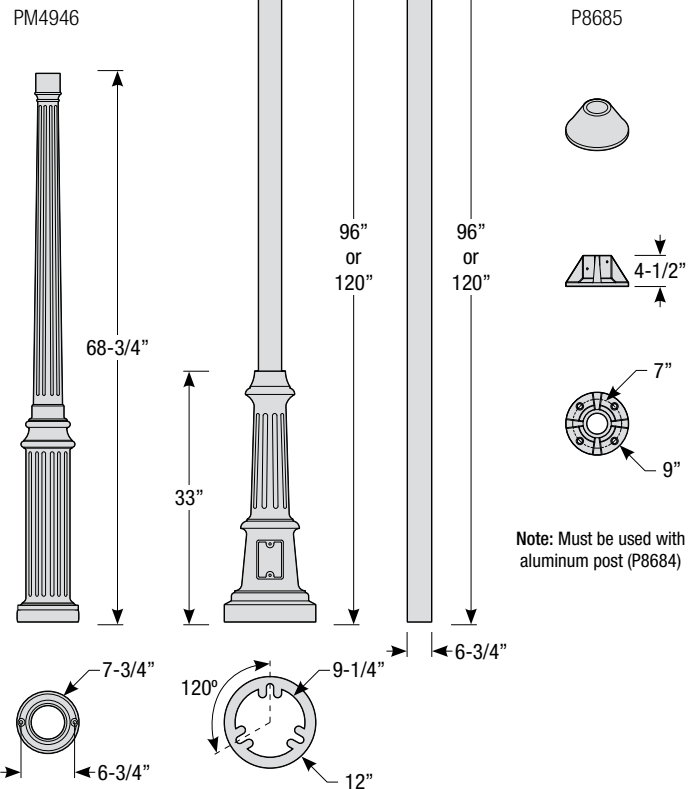

Note: Must be used with aluminum post (P8684)

Revised 06/01/2018