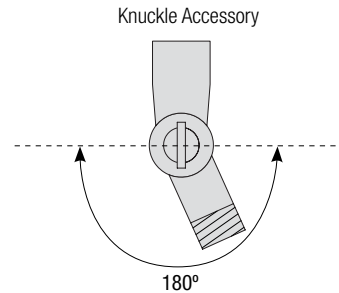

NEO

Aluminum Shade with Glass and Guard Options

Catalog #:

Project:

Date:

Type:

Notes:

Knuckle Accessory Order Matrix (Example: 2KNLSGW)

Pipe	Finish	Finish	Coastal Coating Option
2 (1/2" IP) 3 (3/4" IP)	KNL (Adjustable 180° Knuckle for Arm Mounts)	ABL (Aegean Blue)	(blank) (No coating)
		BB (Burnished Bronze)	-C* (Coating)
		BK (Gloss Black)	
		BLU (Blue)	
		DVG (Dove Gray)	
		FLG (Flannel Gray)	
		GA (Galvanized)	
		LG (Lime Green)	
		MB (Matte Black)	
		MBL (Midnight Blue)	
		PNA (Painted Natural Aluminum)	
		PNC (Painted Natural Copper)	
		RD (Red)	
		SA (Satin Aluminum)	
		SGR (Sage Green)	
		SGW (Semi Gloss White)	
		SND (Sand)	
		SS (Satin Silver)	
		TBZ (Textured Bronze)	
		TGP (Textured Graphite)	
	TNG (Tangerine)		
	TTL (Tahitian Teal)		
	WT (Gloss White)		

4. Satin aluminum cannot be coated

Description

Adjustable knuckle for arm mounts that allow luminaire to be rotated up to 180°.

KEY: Standard Finishes

ABL (Aegean Blue)	LG (Lime Green)	SGR (Sage Green)
BB (Burnished Bronze)	MB (Matte Black)	SGW (Semi Gloss White)
BK (Gloss Black)	MBL (Midnight Blue)	SND (Sand)
BLU (Blue)	PNA (Painted Natural Aluminum)	SS (Satin Silver)
DVG (Dove Gray)	PNC (Painted Natural Copper)	TBZ (Textured Bronze)
FLG (Flannel Gray)	RD (Red)	TGP (Textured Graphite)

Specialty Finishes

TNG (Tangerine)	GA (Galvanized)
TTL (Tahitian Teal)	SA (Satin Aluminum)
WT (Gloss White)	

Revised 06/01/2018