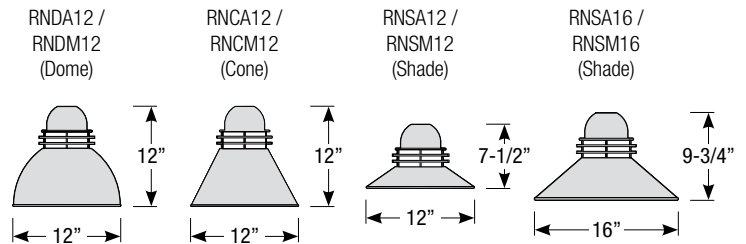

NEO

Aluminum Shade with Glass and Guard Options

Catalog #:

Project:

Type:

Date:

Notes:

Electrical

- 120V input (277V available in arm and post option only)
- Integrated power supply allows the fixture to be connected directly into line voltage
- Pre-wired and ready for install
- LED is dimmable with Incandescent/Triac dimmers

Mounting

- 1/2" or 3/4" IP for arms. Flush mount, stems and post available only in 1/2"
- 9' Pendant cord available in black or white cord (includes 5" canopy with the same finish as the shade)

Finishes

- Shade and mounting finish options
- Available in 21 standard and 2 specialty finishes with optional coastal coating to protect finish in coastal environments (add "-C" to the finish)
- Inner shade is painted gloss white
- Consult factory for custom finish options

Optional Accessories

- Glass, Cast Guard or Wire Cage options available

Listing

UL listed to US and Canadian standards for wet locations

Neo Order Matrix (Example: RNDM12GU2426SA-FG-2)

Shade Style	Lamp / LED	Finish	Coastal Coating Option	Accessories	Mounting Type
RNDA12 (12" Dome w/Acrylic Rings)	M (Medium Base, 100W max.)	ABL (Aegean Blue)	(blank) (No coating)	-CG (Clear Glass)	-2 (1/2" IP)
RNDM12 (12" Dome w/Metal Rings)	GU2413¹ (13W GU24 / 2700K)	BB (Burnished Bronze)	-C⁴ (Coating)	-FG (Frosted Glass)	-3 (3/4" IP)
RNCA12 (12" Cone w/Acrylic Rings)	GU2418¹ (18W GU24 / 2700K)	BK (Gloss Black)		-OG (Opal Glass)	-B (Black Cord Pendant)
RNCA12 (12" Cone w/Acrylic Rings)	GU2426¹ (26W GU24 / 2700K)	BLU (Blue)		-CGG (Clear Glass w/Cast Guard)	-W (White Cord Pendant)
RNCM12 (12" Cone w/Metal Rings)	GU2432^{1,2} (32W GU24 / 2700K)	DVG (Dove Gray)		-FGG (Frosted Glass w/Cast Guard)	-P (Pendant)
RNCM12 (12" Cone w/Metal Rings)	GU2442^{1,2} (42W GU24 / 2700K)	FLG (Flannel Gray)		-OGG (Opal Glass w/Cast Guard)	-F (Flush Mount)
RNSA12 (12" Shade w/Acrylic Rings)	LED1127^{1,3} (11W LED / 2700K / 90 CRI / 1188lm)	GA (Galvanized)		-CGWC (Clear Glass w/Wire Cage)	
RNSA12 (12" Shade w/Acrylic Rings)	LED1130^{1,3} (11W LED / 3000K / 90 CRI / 1265lm)	LG (Lime Green)		-FGWC (Frosted Glass w/Wire Cage)	
RNSM12 (12" Shade w/Metal Rings)	LED1135^{1,3} (11W LED / 3500K / 90 CRI / 1305lm)	MB (Matte Black)		-OGWC (Opal Glass w/Wire Cage)	
RNSM12 (12" Shade w/Metal Rings)	LED1140^{1,3} (11W LED / 4000K / 90 CRI / 1364lm)	MBL (Midnight Blue)			
RNSA16 (16" Shade w/Acrylic Rings)	LED1140^{1,3} (11W LED / 4000K / 90 CRI / 1364lm)	PNA (Painted Natural Aluminum)			
RNSA16 (16" Shade w/Acrylic Rings)	LED1527^{1,3} (15W LED / 2700K / 90 CRI / 1620lm)	PNC (Painted Natural Copper)			
RNSM16 (16" Shade w/Metal Rings)	LED1530^{1,3} (15W LED / 3000K / 90 CRI / 1725lm)	RD (Red)			
RNSM16 (16" Shade w/Metal Rings)	LED1535^{1,3} (15W LED / 3500K / 90 CRI / 1780lm)	SA (Satin Aluminum)			
	LED1540^{1,3} (15W LED / 4000K / 90 CRI / 1860lm)	SGR (Sage Green)			
		SGW (Semi Gloss White)			
		SND (Sand)			
		SS (Satin Silver)			
		TBZ (Textured Bronze)			
		TGP (Textured Graphite)			
		TNG (Tangerine)			
		TTL (Tahitian Teal)			
		WT (Gloss White)			

1. Lamp/LED included
2. Not for use in glass/cast guard/wire cage
3. Glass enclosure must be specified

4. Satin aluminum cannot be coated

KEY: Standard Finishes

ABL (Aegean Blue)	LG (Lime Green)	SGR (Sage Green)
BB (Burnished Bronze)	MB (Matte Black)	SGW (Semi Gloss White)
BK (Gloss Black)	MBL (Midnight Blue)	SND (Sand)
BLU (Blue)	PNA (Painted Natural Aluminum)	SS (Satin Silver)
DVG (Dove Gray)	PNC (Painted Natural Copper)	TBZ (Textured Bronze)
FLG (Flannel Gray)	RD (Red)	TGP (Textured Graphite)

Specialty Finishes

GA (Galvanized)
SA (Satin Aluminum)

Revised 06/01/2018