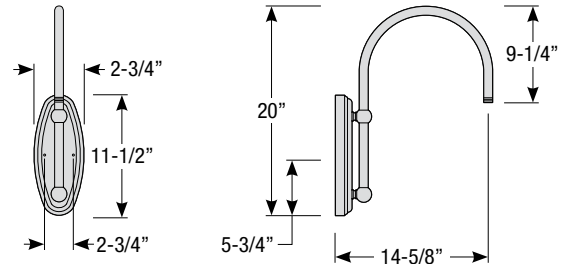

Traditional Wall Mount

P8683

P8684