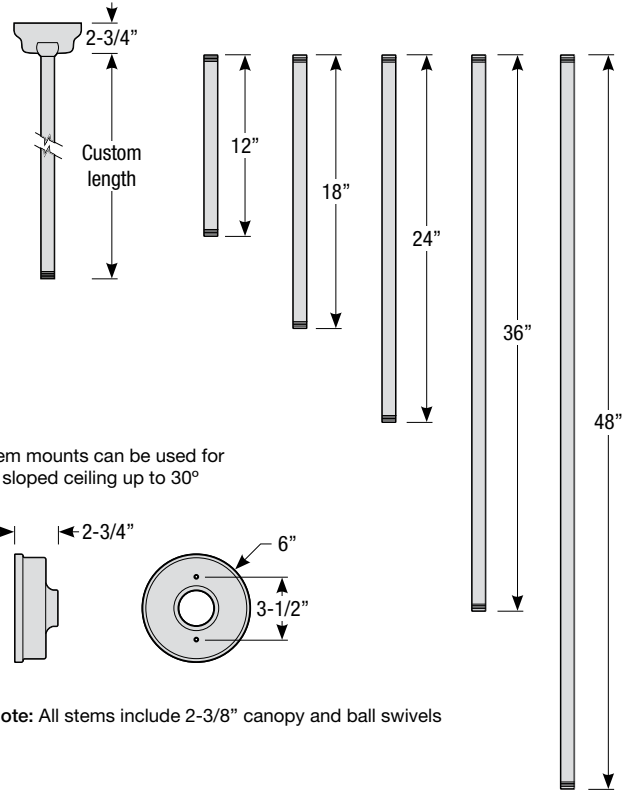

NEO

Aluminum Shade
with Glass and Guard Options

Catalog #:

Project:

Date:

Type:

Notes:

Stem Mount Order Matrix (Example: 2HS18SGW)

Pipe	Stem Length	Finish	Coastal Coating Option
2 (1/2" IP)	HS12 (12")	ABL (Aegean Blue)	(blank) (No coating)
	HS18 (18")	BB (Burnished Bronze)	-C⁴ (Coating)
	HS24 (24")	BK (Gloss Black)	
	HS36 (36")	BLU (Blue)	
	HS48 (48")	DVG (Dove Gray)	
	HS__ (Custom length from 2" up to 60")	FLG (Flannel Gray)	
		GA (Galvanized)	
		LG (Lime Green)	
		MB (Matte Black)	
		MBL (Midnight Blue)	
		PNA (Painted Natural Aluminum)	
		PNC (Painted Natural Copper)	
		RD (Red)	
		SA (Satin Aluminum)	
		SGR (Sage Green)	
		SGW (Semi Gloss White)	
	SND (Sand)		
	SS (Satin Silver)		
	TBZ (Textured Bronze)		
	TGP (Textured Graphite)		
	TNG (Tangerine)		
	TTL (Tahitian Teal)		
	WT (Gloss White)		

4. Satin aluminum cannot be coated

Stem mounts can be used for sloped ceiling up to 30°

Note: All stems include 2-3/8" canopy and ball swivels

KEY: Standard Finishes

ABL (Aegean Blue)	LG (Lime Green)	SGR (Sage Green)
BB (Burnished Bronze)	MB (Matte Black)	SGW (Semi Gloss White)
BK (Gloss Black)	MBL (Midnight Blue)	SND (Sand)
BLU (Blue)	PNA (Painted Natural Aluminum)	SS (Satin Silver)
DVG (Dove Gray)	PNC (Painted Natural Copper)	TBZ (Textured Bronze)
FLG (Flannel Gray)	RD (Red)	TGP (Textured Graphite)

Specialty Finishes

TNG (Tangerine)	GA (Galvanized)
TTL (Tahitian Teal)	SA (Satin Aluminum)
WT (Gloss White)