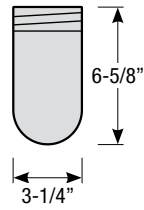

NEO

Aluminum Shade with Glass and Guard Options

Catalog #:

Project:

Date:

Type:

Notes: