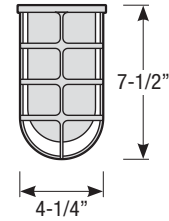

Cast Guard with Glass Enclosure

- Cast guard can be specified in all standard and specialized finishes, and will match shade finish unless otherwise specified (Note: For galvanized shade finishes, cast guard is unfinished Raw Aluminum)
- Glass is available in clear (-CGG) and frosted (-FGG)