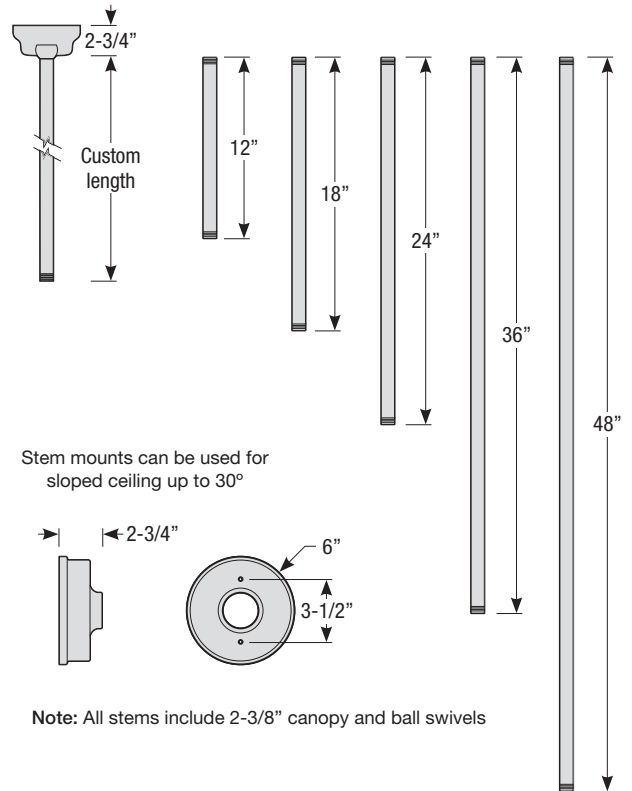

NOSTALGIA

Aluminum Shade
with Glass and Guard Options

Catalog #:

Project:

Type:

Date:

Notes:

Stem Mount Order Matrix (Example: 2HS18TGP)

Pipe	Stem Length	Finish	Coastal Coating Option
2 (1/2" IP)	HS12 (12")	ABL (Aegean Blue)	(blank) (No coating)
	HS18 (18")	BB (Burnished Bronze)	-C (Coating)
	HS24 (24")	BK (Gloss Black)	
	HS36 (36")	BLU (Blue)	
	HS48 (48")	DVG (Dove Gray)	
	HS__ (Custom length from 2" up to 60")	FLG (Flannel Gray)	
		GA (Galvanized)	
		LG (Lime Green)	
		MB (Matte Black)	
		MBL (Midnight Blue)	
		PNA (Painted Natural Aluminum)	
		PNC (Painted Natural Copper)	
		RD (Red)	
		SGR (Sage Green)	
	SGW (Semi Gloss White)		
	SND (Sand)		
	SS (Satin Silver)		
	TBZ (Textured Bronze)		
	TGP (Textured Graphite)		
	TNG (Tangerine)		
	TTL (Tahitian Teal)		
	WT (Gloss White)		
	YEL (Yellow)		

Stem mounts can be used for sloped ceiling up to 30°

Note: All stems include 2-3/8" canopy and ball swivels

KEY: Standard Finishes

ABL (Aegean Blue)	LG (Lime Green)	SGR (Sage Green)
BB (Burnished Bronze)	MB (Matte Black)	SGW (Semi Gloss White)
BK (Gloss Black)	MBL (Midnight Blue)	SND (Sand)
BLU (Blue)	PNA (Painted Natural Aluminum)	SS (Satin Silver)
DVG (Dove Gray)	PNC (Painted Natural Copper)	TBZ (Textured Bronze)
FLG (Flannel Gray)	RD (Red)	TGP (Textured Graphite)

Specialty Finishes

TNG (Tangerine)	GA (Galvanized)
TTL (Tahitian Teal)	
WT (Gloss White)	
YEL (Yellow)