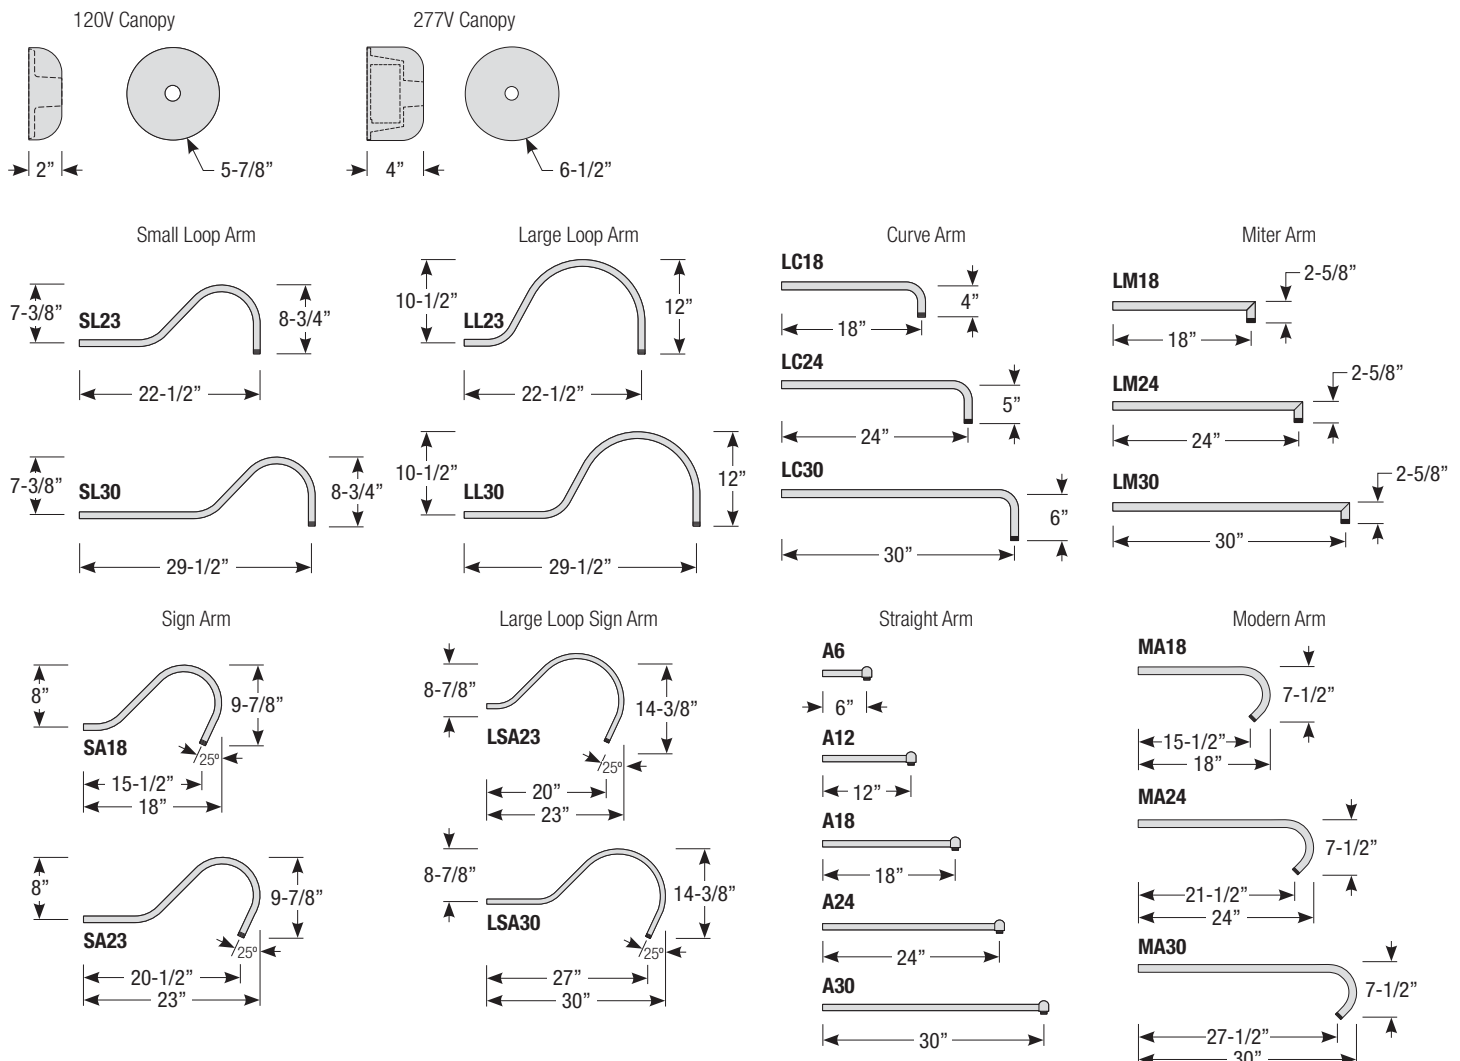

Standard Finishes

	ABL (Aegean Blue)		RD (Red)
	BB (Burnished Bronze)		SGR (Sage Green)
	BK (Gloss Black)		SGW (Semi Gloss White)
	BLU (Blue)		SND (Sand)
	DVG (Dove Gray)		SS (Satin Silver)
	FLG (Flannel Gray)		TBZ (Textured Bronze)
	LG (Lime Green)		TGP (Textured Graphite)
	MB (Matte Black)		TNG (Tangerine)
	MBL (Midnight Blue)		TTL (Tahitian Teal)
	PNA (Painted Natural Aluminum)		WT (Gloss White)
	PNC (Painted Natural Copper)		YEL (Yellow)

Specialty Finishes

	GA (Galvanized)

Note: All arm mounts include canopy

Spec-00034 Revised 08/11/2020

14508 Nelson Ave. City of Industry, CA 91744 • tel: 626.336.4511 • fax: 626.330.4266 • www.TroyRLM.com
©2020 Troy-RLM Lighting, A Division of Troy-CSL Lighting, Inc. All rights reserved. Subject to change without notice.