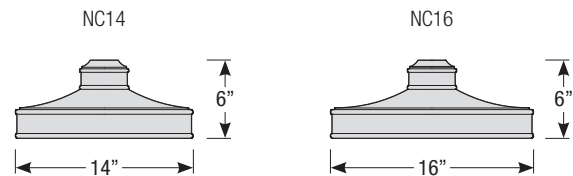

NOSTALGIA

Aluminum Shade
with Glass and Guard Options

Catalog #:

Project:

Type:

Date:

Notes:

Electrical

- 120V input (277V available in arm and post option only)
- Integrated power supply allows the fixture to be connected directly into line voltage
- Pre-wired and ready for install
- LED is dimmable with Incandescent/Triac dimmers

Mounting

- 1/2" or 3/4" IP for arms. Flush mount, stems and post available only in 1/2"
- 9' Pendant cord available in black or white cord (includes 5" canopy with the same finish as the shade)

Finishes

- Shade and mounting finish options
- Available in 21 standard and 2 specialty finishes with optional coastal coating to protect finish in coastal environments (add "-C" to the finish)
- Inner shade is painted gloss white
- Consult factory for custom finish options

Optional Accessories

- Glass, Cast Guard or Wire Cage options available

Listing

UL listed to US and Canadian standards for wet locations

Nostalgia Order Matrix (Example: NC16MTGP-FGWC-3)

Diameter	Lamp / LED	Finish	Coastal Coating Option	Accessories	Mounting Type
NC14 (14")	M (Medium Base, 100W max.)	ABL Aegean Blue	(blank) (No coating)	(blank) (No accessories)	-2 (1/2" IP)
NC16 (16")	GU2413¹ (13W GU24 / 2700K)	BB (Burnished Bronze)	-C (Coating)	-CG (Clear Glass)	-3 (3/4" IP)
	GU2418¹ (18W GU24 / 2700K)	BK (Gloss Black)		-FG (Frosted Glass)	-B (Black Cord Pendant)
	GU2426¹ (26W GU24 / 2700K)	BLU (Blue)		-CGG (Clear Glass w/ Cast Guard)	-W (White Cord Pendant)
	GU2432^{1,2} (32W GU24 / 2700K)	DVG (Dove Gray)		-FGG (Frosted Glass w/ Cast Guard)	-F (Flush Mount)
	GU2442^{1,2} (42W GU24 / 2700K)	FLG (Flannel Gray)		-CGWC (Clear Glass w/ Wire Cage)	
	LED1227^{1,3,4} (12W LED / 2700K / 90 CRI / 844lm)	GA (Galvanized)		-FGWC (Frosted Glass w/ Wire Cage)	
	LED1230^{1,3,4} (12W LED / 3000K / 90 CRI / 861lm)	LG (Lime Green)			
	LED1235^{1,3,4} (12W LED / 3500K / 90 CRI / 872lm)	MB (Matte Black)			
	LED1240^{1,3,4} (12W LED / 4000K / 90 CRI / 889lm)	MBL (Midnight Blue)			
	LED1827^{1,3,4} (18W LED / 2700K / 90 CRI / 1265lm)	PNA (Painted Natural Aluminum)			
	LED1830^{1,3,4} (18W LED / 3000K / 90 CRI / 1288lm)	PNC (Painted Natural Copper)			
	LED1835^{1,3,4} (18W LED / 3500K / 90 CRI / 1311lm)	RD (Red)			
	LED1840^{1,3,4} (18W LED / 4000K / 90 CRI / 1334lm)	SGR (Sage Green)			
		SGW (Semi Gloss White)			
		SND (Sand)			
		SS (Satin Silver)			
		TBZ (Textured Bronze)			
		TGP (Textured Graphite)			
		TNG (Tangerine)			
		TTL (Tahitian Teal)			
		WT (Gloss White)			
		YEL (Yellow)			

1. Lamps must be specified, and are not included in shade cost
2. Not for use in glass/cast guard/wire cage
3. Glass enclosure must be specified
4. Lumen are raw LED value

KEY: Standard Finishes

ABL (Aegean Blue)	LG (Lime Green)	SGR (Sage Green)
BB (Burnished Bronze)	MB (Matte Black)	SGW (Semi Gloss White)
BK (Gloss Black)	MBL (Midnight Blue)	SND (Sand)
BLU (Blue)	PNA (Painted Natural Aluminum)	SS (Satin Silver)
DVG (Dove Gray)	PNC (Painted Natural Copper)	TBZ (Textured Bronze)
FLG (Flannel Gray)	RD (Red)	TGP (Textured Graphite)

Specialty Finishes

TNG (Tangerine)	GA (Galvanized)
TTL (Tahitian Teal)	
WT (Gloss White)	
YEL (Yellow)	

Spec-00034 Revised 08/11/2020

14508 Nelson Ave. City of Industry, CA 91744 • tel: 626.336.4511 • fax: 626.330.4266 • www.TroyRLM.com
©2020 Troy-RLM Lighting, A Division of Troy-CSL Lighting, Inc. All rights reserved. Subject to change without notice.