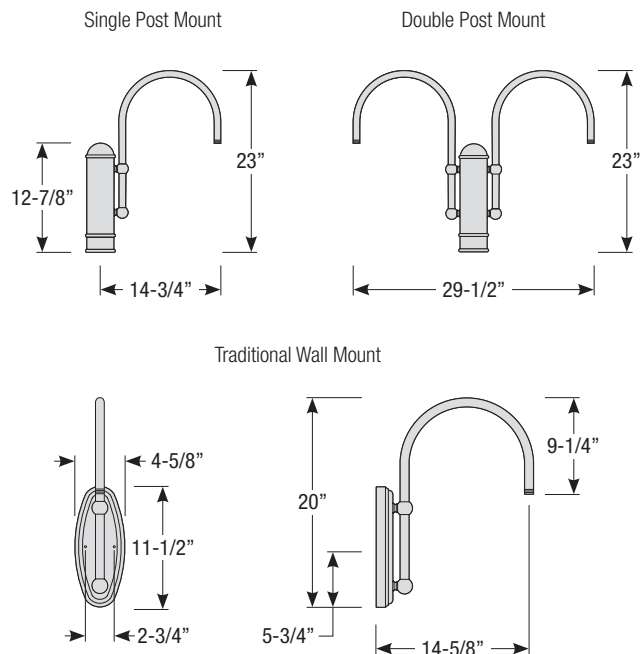

5. Post mount only

Post Type Order Matrix (Example: P8683-96TGP)

Post Type	Finish
PM4946 (Cast Aluminum Post)	ABL (Aegean Blue)
P8683-96 (Cast Aluminum Base w/ 96" Aluminum Post)	BB (Burnished Bronze)
P8683-120 (Cast Aluminum Base w/ 120" Aluminum Post)	BK (Gloss Black)
P8684-96 (96" Straight Aluminum Post)	BLU (Blue)
P8684-120 (120" Straight Aluminum Post)	DVG (Dove Gray)
PM8685 (Cast Aluminum Pier Mount - must be used with straight aluminum post, P8684)	FLG (Flannel Gray)
	GA (Galvanized)
	LG (Lime Green)
	MB (Matte Black)
	MBL (Midnight Blue)
	PNA (Painted Natural Aluminum)
	PNC (Painted Natural Copper)
	RD (Red)
	SGR (Sage Green)
	SGW (Semi Gloss White)
	SND (Sand)
	SS (Satin Silver)
	TBZ (Textured Bronze)
	TGP (Textured Graphite)
	TNG (Tangerine)
	TTL (Tahitian Teal)
	WT (Gloss White)
	YEL (Yellow)

Standard Finishes

	ABL (Aegean Blue)		RD (Red)
	BB (Burnished Bronze)		SGR (Sage Green)
	BK (Gloss Black)		SGW (Semi Gloss White)
	BLU (Blue)		SND (Sand)
	DVG (Dove Gray)		SS (Satin Silver)
	FLG (Flannel Gray)		TBZ (Textured Bronze)
	LG (Lime Green)		TGP (Textured Graphite)
	MB (Matte Black)		TNG (Tangerine)
	MBL (Midnight Blue)		TTL (Tahitian Teal)
	PNA (Painted Natural Aluminum)		WT (Gloss White)
	PNC (Painted Natural Copper)		YEL (Yellow)

Specialty Finishes

	GA (Galvanized)

Note: Must be used with aluminum post (P8684)

Spec: 00034 Revised 08/11/2020

14508 Nelson Ave. City of Industry, CA 91744 • tel: 626.336.4511 • fax: 626.330.4266 • www.TroyRLM.com
©2020 Troy-RLM Lighting, A Division of Troy-CSL Lighting, Inc. All rights reserved. Subject to change without notice.