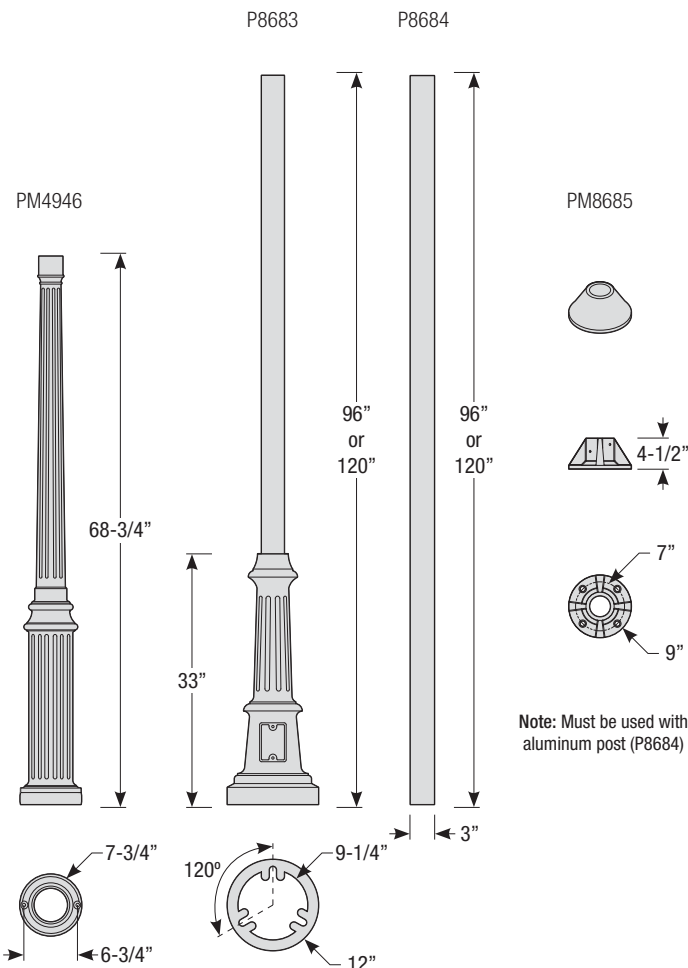

5. Post mount only

Post Type Order Matrix (Example: P8683-96TGP)

Post Type	Finish
PM4946 (Cast Aluminum Post)	ABL (Aegean Blue)
P8683-96 (Cast Aluminum Base w/ 96" Aluminum Post)	BB (Burnished Bronze)
P8683-120 (Cast Aluminum Base w/ 120" Aluminum Post)	BK (Gloss Black)
P8684-96 (96" Straight Aluminum Post)	BLU (Blue)
P8684-120 (120" Straight Aluminum Post)	DVG (Dove Gray)
PM8685 (Cast Aluminum Pier Mount - must be used with straight aluminum post, P8684)	FLG (Flannel Gray)
	GA (Galvanized)
	LG (Lime Green)
	MB (Matte Black)
	MBL (Midnight Blue)
	PNA (Painted Natural Aluminum)
	PNC (Painted Natural Copper)
	RD (Red)
	SGR (Sage Green)
	SGW (Semi Gloss White)
	SND (Sand)
	SS (Satin Silver)
	TBZ (Textured Bronze)
	TGP (Textured Graphite)
	TNG (Tangerine)
	TTL (Tahitian Teal)
	WT (Gloss White)
	YEL (Yellow)

Standard Finishes

	ABL (Aegean Blue)		RD (Red)
	BB (Burnished Bronze)		SGR (Sage Green)
	BK (Gloss Black)		SGW (Semi Gloss White)
	BLU (Blue)		SND (Sand)
	DVG (Dove Gray)		SS (Satin Silver)
	FLG (Flannel Gray)		TBZ (Textured Bronze)
	LG (Lime Green)		TGP (Textured Graphite)
	MB (Matte Black)		TNG (Tangerine)
	MBL (Midnight Blue)		TTL (Tahitian Teal)
	PNA (Painted Natural Aluminum)		WT (Gloss White)
	PNC (Painted Natural Copper)		YEL (Yellow)

Specialty Finishes

	GA (Galvanized)

Note: Must be used with aluminum post (P8684)

Spec: 00034 Revised 08/11/2020

14508 Nelson Ave. City of Industry, CA 91744 • tel: 626.336.4511 • fax: 626.330.4266 • www.TroyRLM.com
©2020 Troy-RLM Lighting, A Division of Troy-CSL Lighting, Inc. All rights reserved. Subject to change without notice.