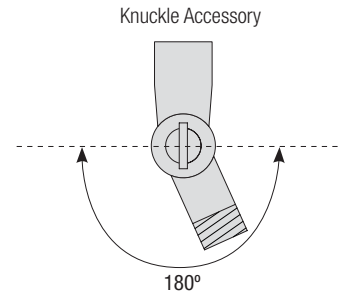

NOSTALGIA

Aluminum Shade
with Glass and Guard Options

Catalog #:

Project:

Type:

Date:

Notes:

Knuckle Accessory Order Matrix (Example: 2KNTGP)

Pipe	Finish	Finish	Coastal Coating Option
2 (1/2" IP)	KNL (Adjustable 180° Knuckle for Arm Mounts)	ABL (Aegean Blue)	(blank) (No coating)
3 (3/4" IP)		BB (Burnished Bronze) BK (Gloss Black) BLU (Blue) DVG (Dove Gray) FLG (Flannel Gray) GA (Galvanized) LG (Lime Green) MB (Matte Black) MBL (Midnight Blue) PNA (Painted Natural Aluminum) PNC (Painted Natural Copper) RD (Red) SGR (Sage Green) SGW (Semi Gloss White) SND (Sand) SS (Satin Silver) TBZ (Textured Bronze) TGP (Textured Graphite) TNG (Tangerine) TTL (Tahitian Teal) WT (Gloss White) YEL (Yellow)	-C (Coating)

Description

Adjustable knuckle for arm mounts that allow luminaire to be rotated up to 180°.

KEY: Standard Finishes

ABL (Aegean Blue)	LG (Lime Green)	SGR (Sage Green)
BB (Burnished Bronze)	MB (Matte Black)	SGW (Semi Gloss White)
BK (Gloss Black)	MBL (Midnight Blue)	SND (Sand)
BLU (Blue)	PNA (Painted Natural Aluminum)	SS (Satin Silver)
DVG (Dove Gray)	PNC (Painted Natural Copper)	TBZ (Textured Bronze)
FLG (Flannel Gray)	RD (Red)	TGP (Textured Graphite)

Specialty Finishes

TNG (Tangerine)	GA (Galvanized)
TTL (Tahitian Teal)	
WT (Gloss White)	
YEL (Yellow)