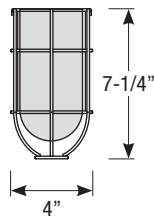

Wire Cage with Glass Enclosure

- Wire cage can be specified in all standard and specialized finishes, and will match shade finish unless otherwise specified (Note: For galvanized shade finishes, wire cage is finished in Painted Natural Aluminum)
- Glass is available in clear (-CGWC) and frosted (-FGWC)