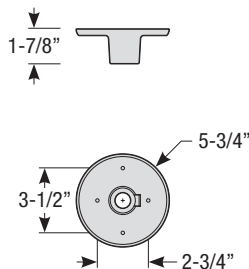

Ceiling Flush Mount Canopy

Note: Ceiling flush mount canopy includes 2" stem

Pendant Canopy