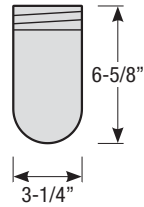

NOSTALGIA

Aluminum Shade
with Glass and Guard Options

Catalog #:

Project:

Date:

Type:

Notes:

Glass Enclosure

- Glass is available in clear (-CG) and frosted (-FG)