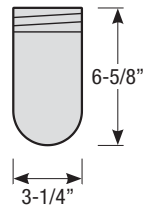

NOSTALGIA

Aluminum Shade
with Glass and Guard Options

Catalog #:

Project:

Date:

Type:

Notes:

Glass Enclosure

- Glass is available in clear (-CG) and frosted (-FG)