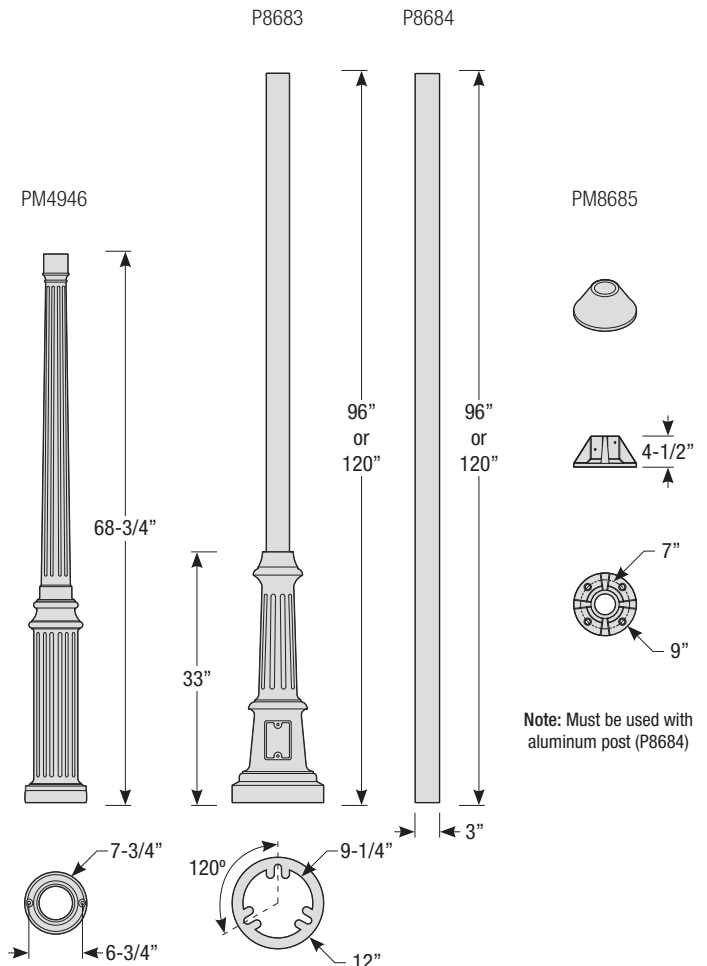

5. Post mount only

Post Type Order Matrix (Example: P8683-96TGP)

Post Type	Finish
PM4946 (Cast Aluminum Post)	ABL (Aegean Blue)
P8683-96 (Cast Aluminum Base w/ 96" Aluminum Post)	BB (Burnished Bronze)
P8683-120 (Cast Aluminum Base w/ 120" Aluminum Post)	BK (Gloss Black)
P8684-96 (96" Straight Aluminum Post)	BLU (Blue)
P8684-120 (120" Straight Aluminum Post)	DVG (Dove Gray)
PM8685 (Cast Aluminum Pier Mount - must be used with straight aluminum post, P8684)	FLG (Flannel Gray)
	GA (Galvanized)
	LG (Lime Green)
	MB (Matte Black)
	MBL (Midnight Blue)
	PNA (Painted Natural Aluminum)
	PNC (Painted Natural Copper)
	RD (Red)
	SGR (Sage Green)
	SGW (Semi Gloss White)
	SND (Sand)
	SS (Satin Silver)
	TBZ (Textured Bronze)
	TGP (Textured Graphite)
	TNG (Tangerine)
	TTL (Tahitian Teal)
	WT (Gloss White)
	YEL (Yellow)

Standard Finishes

ABL (Aegean Blue)	RD (Red)
BB (Burnished Bronze)	SGR (Sage Green)
BK (Gloss Black)	SGW (Semi Gloss White)
BLU (Blue)	SND (Sand)
DVG (Dove Gray)	SS (Satin Silver)
FLG (Flannel Gray)	TBZ (Textured Bronze)
LG (Lime Green)	TGP (Textured Graphite)
MB (Matte Black)	TNG (Tangerine)
MBL (Midnight Blue)	TTL (Tahitian Teal)
PNA (Painted Natural Aluminum)	WT (Gloss White)
PNC (Painted Natural Copper)	YEL (Yellow)

Specialty Finishes

GA (Galvanized)

Note: Must be used with aluminum post (P8684)

Spec-00034 Revised 09/16/2020

14508 Nelson Ave. City of Industry, CA 91744 • tel: 626.336.4511 • fax: 626.330.4266 • www.TroyRLM.com
©2020 Troy-RLM Lighting, A Division of Troy-CSL Lighting, Inc. All rights reserved. Subject to change without notice.