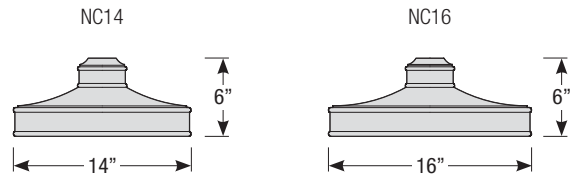

NOSTALGIA

Aluminum Shade
with Glass and Guard Options

Catalog #:

Project:

Type:

Date:

Notes:

Electrical

- 120V input (277V available in arm and post option only)
- Integrated power supply allows the fixture to be connected directly into line voltage
- Pre-wired and ready for install
- LED is dimmable with Incandescent/Triac dimmers

Mounting

- 1/2" or 3/4" IP for arms. Flush mount, stems and post available only in 1/2"
- 9' Pendant cord available in black or white cord (includes 5" canopy with the same finish as the shade)

Finishes

- Shade and mounting finish options
- Available in 21 standard and 2 specialty finishes with optional coastal coating to protect finish in coastal environments (add "-C" to the finish)
- Inner shade is painted gloss white
- Consult factory for custom finish options

Optional Accessories

- Glass, Cast Guard or Wire Cage options available

Listing

UL listed to US and Canadian standards for wet locations

Nostalgia Order Matrix (Example: NC16MTGP-FGWC-3)

Diameter	Lamp / LED	Finish	Coastal Coating Option	Accessories	Mounting Type
NC14 (14")	M (Medium Base, 100W max.)	ABL Aegean Blue	(blank) (No coating)	(blank) (No accessories)	-2 (1/2" IP)
NC16 (16")	LED1227^{1,2,3} (12W LED / 2700K / 90 CRI / 844lm)	BB (Burnished Bronze)	-C (Coating)	-CG (Clear Glass)	-3 (3/4" IP)
	LED1230^{1,2,3} (12W LED / 3000K / 90 CRI / 861lm)	BK (Gloss Black)		-FG (Frosted Glass)	-B (Black Cord Pendant)
	LED1235^{1,2,3} (12W LED / 3500K / 90 CRI / 872lm)	BLU (Blue)		-CGG (Clear Glass w/ Cast Guard)	-W (White Cord Pendant)
	LED1240^{1,2,3} (12W LED / 4000K / 90 CRI / 889lm)	DVG (Dove Gray)		-FGG (Frosted Glass w/ Cast Guard)	-F (Flush Mount)
	LED1827^{1,2,3} (18W LED / 2700K / 90 CRI / 1265lm)	FLG (Flannel Gray)		-CGWC (Clear Glass w/ Wire Cage)	
	LED1830^{1,2,3} (18W LED / 3000K / 90 CRI / 1288lm)	GA (Galvanized)		-FGWC (Frosted Glass w/ Wire Cage)	
	LED1835^{1,2,3} (18W LED / 3500K / 90 CRI / 1311lm)	LG (Lime Green)			
	LED1840^{1,2,3} (18W LED / 4000K / 90 CRI / 1334lm)	MB (Matte Black)			
		MBL (Midnight Blue)			
		PNA (Painted Natural Aluminum)			
		PNC (Painted Natural Copper)			
		RD (Red)			
		SGR (Sage Green)			
		SGW (Semi Gloss White)			
		SND (Sand)			
		SS (Satin Silver)			
		TBZ (Textured Bronze)			
		TGP (Textured Graphite)			
		TNG (Tangerine)			
		TTL (Tahitian Teal)			
		WT (Gloss White)			
		YEL (Yellow)			

1. Lamps must be specified, and are not included in shade cost
2. Glass enclosure must be specified
3. Lumen are raw LED value

KEY: Standard Finishes

ABL (Aegean Blue)	LG (Lime Green)	SGR (Sage Green)
BB (Burnished Bronze)	MB (Matte Black)	SGW (Semi Gloss White)
BK (Gloss Black)	MBL (Midnight Blue)	SND (Sand)
BLU (Blue)	PNA (Painted Natural Aluminum)	SS (Satin Silver)
DVG (Dove Gray)	PNC (Painted Natural Copper)	TBZ (Textured Bronze)
FLG (Flannel Gray)	RD (Red)	TGP (Textured Graphite)

Specialty Finishes

TNG (Tangerine)	GA (Galvanized)
TTL (Tahitian Teal)	
WT (Gloss White)	
YEL (Yellow)	

Spec-00034 Revised 09/16/2020

14508 Nelson Ave. City of Industry, CA 91744 • tel: 626.336.4511 • fax: 626.330.4266 • www.TroyRLM.com
©2020 Troy-RLM Lighting, A Division of Troy-CSL Lighting, Inc. All rights reserved. Subject to change without notice.