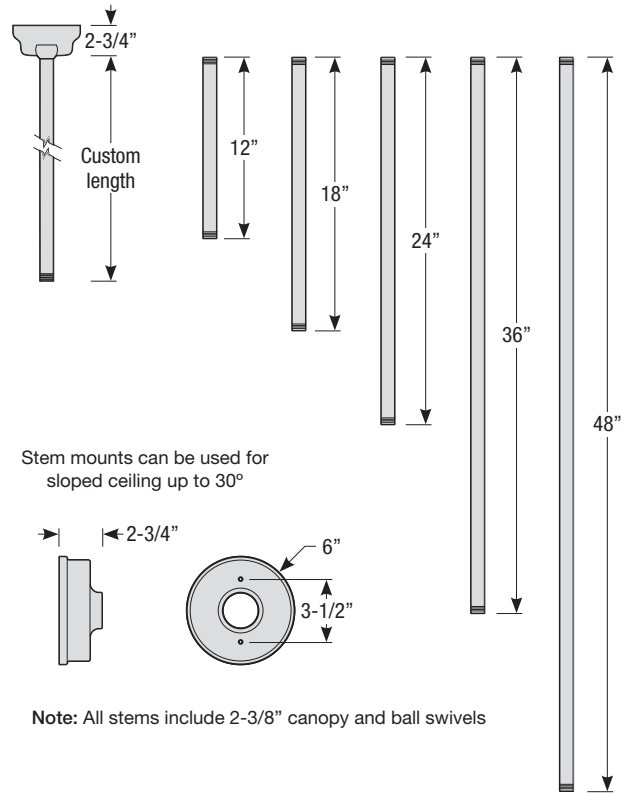

NOSTALGIA

Aluminum Shade
with Glass and Guard Options

Catalog #:

Project:

Type:

Date:

Notes:

Stem Mount Order Matrix (Example: 2HS18TGP)

Pipe	Stem Length	Finish	Coastal Coating Option
2 (1/2" IP)	HS12 (12")	ABL (Aegean Blue)	(blank) (No coating)
	HS18 (18")	BB (Burnished Bronze)	-C (Coating)
	HS24 (24")	BK (Gloss Black)	
	HS36 (36")	BLU (Blue)	
	HS48 (48")	DVG (Dove Gray)	
	HS__ (Custom length from 2" up to 60")	FLG (Flannel Gray)	
		GA (Galvanized)	
		LG (Lime Green)	
		MB (Matte Black)	
		MBL (Midnight Blue)	
		PNA (Painted Natural Aluminum)	
		PNC (Painted Natural Copper)	
		RD (Red)	
		SGR (Sage Green)	
	SGW (Semi Gloss White)		
	SND (Sand)		
	SS (Satin Silver)		
	TBZ (Textured Bronze)		
	TGP (Textured Graphite)		
	TNG (Tangerine)		
	TTL (Tahitian Teal)		
	WT (Gloss White)		
	YEL (Yellow)		

Stem mounts can be used for sloped ceiling up to 30°

Note: All stems include 2-3/8" canopy and ball swivels

KEY: Standard Finishes

ABL (Aegean Blue)	LG (Lime Green)	SGR (Sage Green)
BB (Burnished Bronze)	MB (Matte Black)	SGW (Semi Gloss White)
BK (Gloss Black)	MBL (Midnight Blue)	SND (Sand)
BLU (Blue)	PNA (Painted Natural Aluminum)	SS (Satin Silver)
DVG (Dove Gray)	PNC (Painted Natural Copper)	TBZ (Textured Bronze)
FLG (Flannel Gray)	RD (Red)	TGP (Textured Graphite)

Specialty Finishes

TNG (Tangerine)	GA (Galvanized)
TTL (Tahitian Teal)	
WT (Gloss White)	
YEL (Yellow)