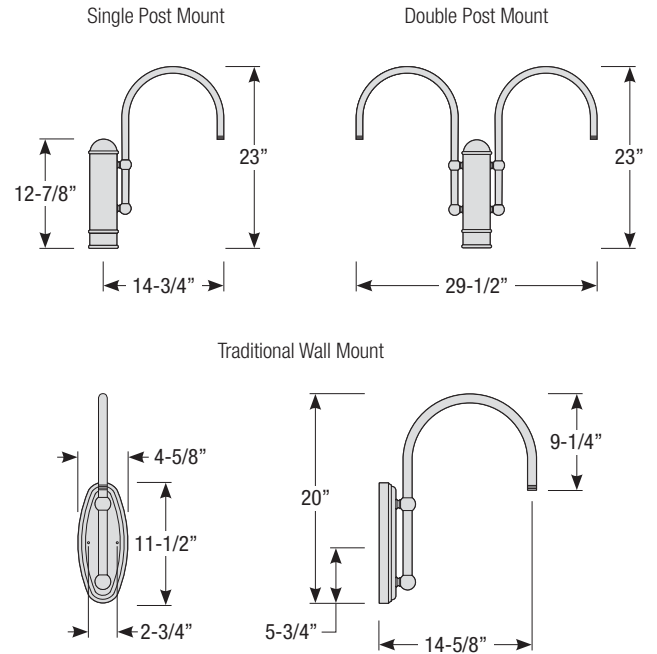

5. Post mount only

Post Type Order Matrix (Example: P8683-96TGP)

Post Type	Finish
PM4946 (Cast Aluminum Post)	ABL (Aegean Blue)
P8683-96 (Cast Aluminum Base w/ 96" Aluminum Post)	BB (Burnished Bronze)
P8683-120 (Cast Aluminum Base w/ 120" Aluminum Post)	BK (Gloss Black)
P8684-96 (96" Straight Aluminum Post)	BLU (Blue)
P8684-120 (120" Straight Aluminum Post)	DVG (Dove Gray)
PM8685 (Cast Aluminum Pier Mount - must be used with straight aluminum post, P8684)	FLG (Flannel Gray)
	GA (Galvanized)
	LG (Lime Green)
	MB (Matte Black)
	MBL (Midnight Blue)
	PNA (Painted Natural Aluminum)
	PNC (Painted Natural Copper)
	RD (Red)
	SGR (Sage Green)
	SGW (Semi Gloss White)
	SND (Sand)
	SS (Satin Silver)
	TBZ (Textured Bronze)
	TGP (Textured Graphite)
	TNG (Tangerine)
	TTL (Tahitian Teal)
	WT (Gloss White)
	YEL (Yellow)

Standard Finishes

ABL (Aegean Blue)	RD (Red)
BB (Burnished Bronze)	SGR (Sage Green)
BK (Gloss Black)	SGW (Semi Gloss White)
BLU (Blue)	SND (Sand)
DVG (Dove Gray)	SS (Satin Silver)
FLG (Flannel Gray)	TBZ (Textured Bronze)
LG (Lime Green)	TGP (Textured Graphite)
MB (Matte Black)	TNG (Tangerine)
MBL (Midnight Blue)	TTL (Tahitian Teal)
PNA (Painted Natural Aluminum)	WT (Gloss White)
PNC (Painted Natural Copper)	YEL (Yellow)

Specialty Finishes

GA (Galvanized)

Note: Must be used with aluminum post (P8684)

Spec-00034 Revised 09/16/2020

14508 Nelson Ave. City of Industry, CA 91744 • tel: 626.336.4511 • fax: 626.330.4266 • www.TroyRLM.com
©2020 Troy-RLM Lighting, A Division of Troy-CSL Lighting, Inc. All rights reserved. Subject to change without notice.