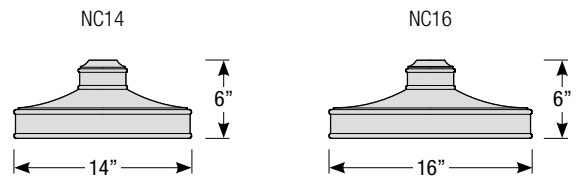

NOSTALGIA

Aluminum Shade with Glass and Guard Options

Catalog #:

Project:

Date:

Type:

Notes:

Electrical

- 120V input (277V available in arm and post option only)
- Integrated power supply allows the fixture to be connected directly into line voltage
- Pre-wired and ready for install
- LED is dimmable with Incandescent/Triac dimmers

Mounting

- 1/2" or 3/4" IP for arms. Flush mount, stems and post available only in 1/2"
- 9' Pendant cord available in black or white cord (includes 5" canopy with the same finish as the shade)

Finishes

- Shade and mounting finish options
- Available in 21 standard and 2 specialty finishes with optional coastal coating to protect finish in coastal environments (add "-C" to the finish)
- Inner shade is painted gloss white
- Consult factory for custom finish options

Optional Accessories

- Glass, Cast Guard or Wire Cage options available

Listing

UL listed to US and Canadian standards for wet locations

Nostalgia Order Matrix (Example: NC16MTGP-FGWC-3)

Diameter	Lamp / LED	Finish	Coastal Coating Option	Accessories	Mounting Type
NC14 (14") NC16 (16")	M (Medium Base, 100W max.)	ABL (Aegean Blue)	(blank) (No coating)	(blank) (No accessories)	-2 (1/2" IP) -3 (3/4" IP) -B (Black Cord Pendant) -W (White Cord Pendant) -F (Flush Mount)
	GU2413¹ (13W GU24 / 2700K)	BB (Burnished Bronze)	-C* (Coating)	-CG (Clear Glass)	
	GU2418¹ (18W GU24 / 2700K)	BK (Gloss Black)		-FG (Frosted Glass)	
	GU2426¹ (26W GU24 / 2700K)	BLU (Blue)		-OG (Opal Glass)	
	GU2432^{1,2} (32W GU24 / 2700K)	DVG (Dove Gray)		-CGG (Clear Glass w/ Cast Guard)	
	GU2442^{1,2} (42W GU24 / 2700K)	FLG (Flannel Gray)		-FGG (Frosted Glass w/ Cast Guard)	
	LED1127^{1,3} (11W LED / 2700K / 90 CRI / 1188lm)	GA (Galvanized)		-OGG (Opal Glass w/ Cast Guard)	
	LED1130^{1,3} (11W LED / 3000K / 90 CRI / 1265lm)	LG (Lime Green)		-CGWC (Clear Glass w/ Wire Cage)	
	LED1135^{1,3} (11W LED / 3500K / 90 CRI / 1305lm)	MB (Matte Black)		-FGWC (Frosted Glass w/ Wire Cage)	
	LED1140^{1,3} (11W LED / 4000K / 90 CRI / 1364lm)	MBL (Midnight Blue)		-OGWC (Opal Glass w/ Wire Cage)	
	LED1527^{1,3} (15W LED / 2700K / 90 CRI / 1620lm)	PNA (Painted Natural Aluminum)		-WG (Wire Guard)	
	LED1530^{1,3} (15W LED / 3000K / 90 CRI / 1725lm)	PNC (Painted Natural Copper)			
	LED1535^{1,3} (15W LED / 3500K / 90 CRI / 1780lm)	RD (Red)			
	LED1540^{1,3} (15W LED / 4000K / 90 CRI / 1860lm)	SA (Satin Aluminum)			
		SGR (Sage Green)			
		SGW (Semi Gloss White)			
	SND (Sand)				
	SS (Satin Silver)				
	TBZ (Textured Bronze)				
	TGP (Textured Graphite)				
	TNG (Tangerine)				
	TTL (Tahitian Teal)				
	WT (Gloss White)				

1. Lamp included
2. Not for use in glass/cast guard/wire cage
3. Glass enclosure must be specified

4. Satin aluminum cannot be coated

KEY: Standard Finishes

ABL (Aegean Blue)	LG (Lime Green)	SGR (Sage Green)
BB (Burnished Bronze)	MB (Matte Black)	SGW (Semi Gloss White)
BK (Gloss Black)	MBL (Midnight Blue)	SND (Sand)
BLU (Blue)	PNA (Painted Natural Aluminum)	SS (Satin Silver)
DVG (Dove Gray)	PNC (Painted Natural Copper)	TBZ (Textured Bronze)
FLG (Flannel Gray)	RD (Red)	TGP (Textured Graphite)

Specialty Finishes

TNG (Tangerine)	GA (Galvanized)
TTL (Tahitian Teal)	SA (Satin Aluminum)
WT (Gloss White)	

Revised 06/01/2018