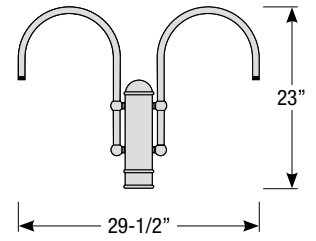

Double Post Mount