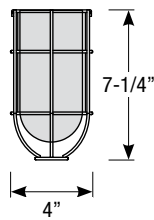

Wire Cage with Glass Enclosure

- Wire cage can be specified in all standard and specialized finishes, and will match shade finish unless otherwise specified (Note: For galvanized shade finishes, wire cage is finished in Painted Natural Aluminum)
- Glass is available in clear (-CGWC), frosted (-FGWC) or opal (-OGWC)

Revised 06/01/2018