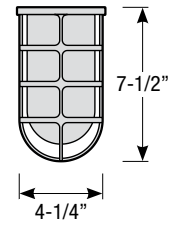

Cast Guard with Glass Enclosure

- Cast guard can be specified in all standard and specialized finishes, and will match shade finish unless otherwise specified (Note: For galvanized shade finishes, cast guard is unfinished Raw Aluminum)
- Glass is available in clear (-CGG), frosted (-FGG) or opal (-OGG)