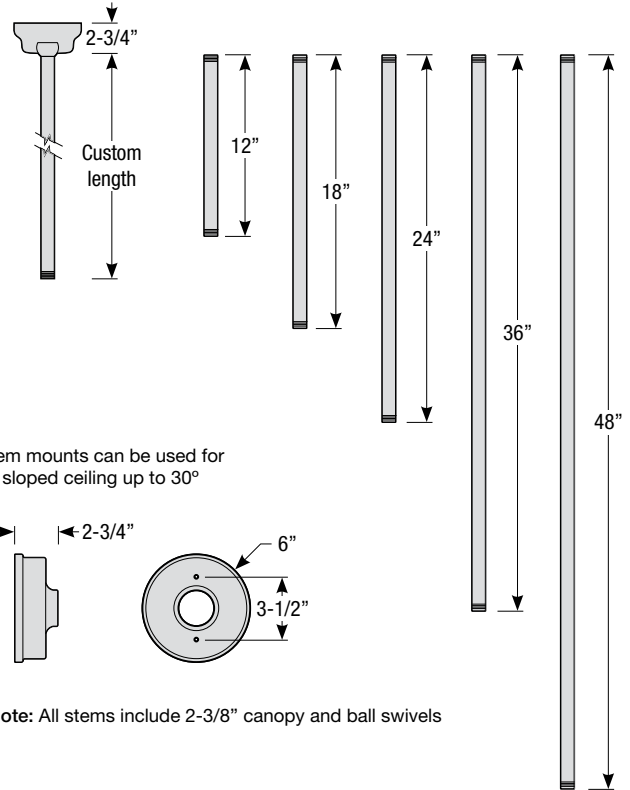

NOSTALGIA

Aluminum Shade
with Glass and Guard Options

Catalog #:

Project:

Date:

Type:

Notes:

Stem Mount Order Matrix (Example: 2HS18TGP)

Pipe	Stem Length	Finish	Coastal Coating Option
2 (1/2" IP)	HS12 (12")	ABL (Aegean Blue)	(blank) (No coating)
	HS18 (18")	BB (Burnished Bronze)	-C⁴ (Coating)
	HS24 (24")	BK (Gloss Black)	
	HS36 (36")	BLU (Blue)	
	HS48 (48")	DVG (Dove Gray)	
	HS_ (Custom length from 2" up to 60")	FLG (Flannel Gray)	
		GA (Galvanized)	
		LG (Lime Green)	
		MB (Matte Black)	
		MBL (Midnight Blue)	
		PNA (Painted Natural Aluminum)	
		PNC (Painted Natural Copper)	
		RD (Red)	
		SA (Satin Aluminum)	
		SGR (Sage Green)	
		SGW (Semi Gloss White)	
	SND (Sand)		
	SS (Satin Silver)		
	TBZ (Textured Bronze)		
	TGP (Textured Graphite)		
	TNG (Tangerine)		
	TTL (Tahitian Teal)		
	TTL (Tahitian Teal)		
	WT (Gloss White)		

4. Satin aluminum cannot be coated

Stem mounts can be used for sloped ceiling up to 30°

Note: All stems include 2-3/8" canopy and ball swivels

KEY: Standard Finishes

ABL (Aegean Blue)	LG (Lime Green)	SGR (Sage Green)
BB (Burnished Bronze)	MB (Matte Black)	SGW (Semi Gloss White)
BK (Gloss Black)	MBL (Midnight Blue)	SND (Sand)
BLU (Blue)	PNA (Painted Natural Aluminum)	SS (Satin Silver)
DVG (Dove Gray)	PNC (Painted Natural Copper)	TBZ (Textured Bronze)
FLG (Flannel Gray)	RD (Red)	TGP (Textured Graphite)

Specialty Finishes

TNG (Tangerine)	GA (Galvanized)
TTL (Tahitian Teal)	SA (Satin Aluminum)
WT (Gloss White)