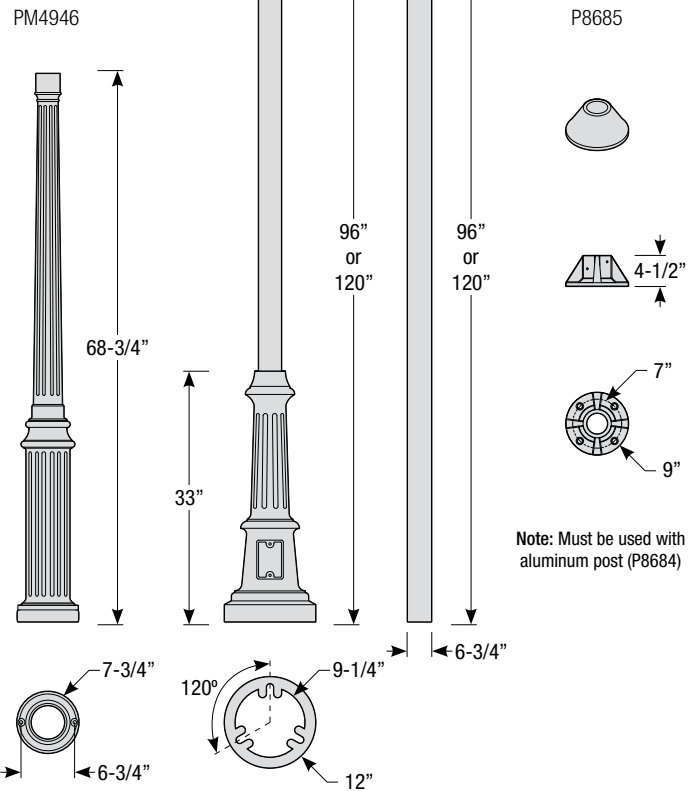

Revised 06/01/2018

Single Post Mount

Double Post Mount

Traditional Wall Mount

P8683

P8684

Note: Must be used with aluminum post (P8684)

# NOSTALGIA

Aluminum Shade  
with Glass and Guard Options

Catalog #:

Project:

Date:

Type:

Notes: