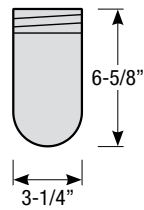

NOSTALGIA

Aluminum Shade with Glass and Guard Options

Catalog #:

Project:

Date:

Type:

Notes:

Glass Enclosure

- Glass is available in clear (-CG), frosted (-FG) or opal (-OG)