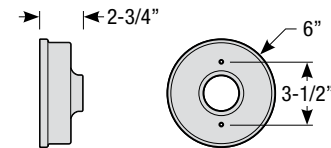

NOSTALGIA

Aluminum Shade
with Glass and Guard Options

Catalog #:

Project:

Date:

Type:

Notes:

Stem Mount Order Matrix (Example: 2HS18TGP)

Pipe	Stem Length	Finish	Coastal Coating Option
2 (1/2" IP)	HS12 (12")	ABL (Aegean Blue)	(blank) (No coating)
	HS18 (18")	BB (Burnished Bronze)	-C⁴ (Coating)
	HS24 (24")	BK (Gloss Black)	
	HS36 (36")	BLU (Blue)	
	HS48 (48")	DVG (Dove Gray)	
	HS_ (Custom length from 2" up to 60")	FLG (Flannel Gray)	
		GA (Galvanized)	
		LG (Lime Green)	
		MB (Matte Black)	
		MBL (Midnight Blue)	
		PNA (Painted Natural Aluminum)	
		PNC (Painted Natural Copper)	
		RD (Red)	
		SA (Satin Aluminum)	
		SGR (Sage Green)	
		SGW (Semi Gloss White)	
	SND (Sand)		
	SS (Satin Silver)		
	TBZ (Textured Bronze)		
	TGP (Textured Graphite)		
	TNG (Tangerine)		
	TTL (Tahitian Teal)		
	TTL (Tahitian Teal)		
	WT (Gloss White)		

4. Satin aluminum cannot be coated

Stem mounts can be used for sloped ceiling up to 30°

Note: All stems include 2-3/8" canopy and ball swivels

KEY: Standard Finishes

ABL (Aegean Blue)	LG (Lime Green)	SGR (Sage Green)
BB (Burnished Bronze)	MB (Matte Black)	SGW (Semi Gloss White)
BK (Gloss Black)	MBL (Midnight Blue)	SND (Sand)
BLU (Blue)	PNA (Painted Natural Aluminum)	SS (Satin Silver)
DVG (Dove Gray)	PNC (Painted Natural Copper)	TBZ (Textured Bronze)
FLG (Flannel Gray)	RD (Red)	TGP (Textured Graphite)

Specialty Finishes

TNG (Tangerine)	GA (Galvanized)
TTL (Tahitian Teal)	SA (Satin Aluminum)
WT (Gloss White)	

Ceiling Flush Mount Canopy

Note: Ceiling flush mount canopy includes 2" stem

Pendant Canopy

Revised 06/01/2018