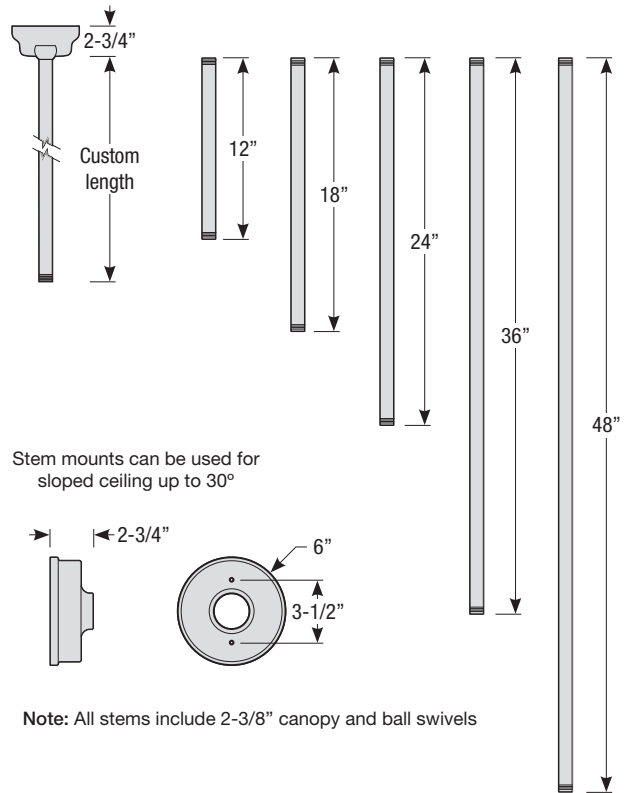

RDX

Aluminum Shade with Casted Aluminum Top
w/ Glass and Guard Options

Catalog #:

Project:

Date:

Type:

Notes:

Stem Mount Order Matrix (Example: 2HS18SGW)

Pipe	Stem Length	Finish	Coastal Coating Option
2 (1/2" IP)	HS12 (12")	ABL (Aegean Blue)	(blank) (No coating)
	HS18 (18")	BB (Burnished Bronze)	-C (Coating)
	HS24 (24")	BK (Gloss Black)	
	HS36 (36")	BLU (Blue)	
	HS48 (48")	DVG (Dove Gray)	
	HS_ (Custom length from 2" up to 60")	FLG (Flannel Gray)	
		GA (Galvanized)	
		LG (Lime Green)	
		MB (Matte Black)	
		MBL (Midnight Blue)	
		PNA (Painted Natural Aluminum)	
		PNC (Painted Natural Copper)	
		RD (Red)	
		SGR (Sage Green)	
	SGW (Semi Gloss White)		
	SND (Sand)		
	SS (Satin Silver)		
	TBZ (Textured Bronze)		
	TGP (Textured Graphite)		
	TNG (Tangerine)		
	TTL (Tahitian Teal)		
	WT (Gloss White)		
	YEL (Yellow)		

KEY: Standard Finishes

ABL (Aegean Blue)	LG (Lime Green)	SGR (Sage Green)
BB (Burnished Bronze)	MB (Matte Black)	SGW (Semi Gloss White)
BK (Gloss Black)	MBL (Midnight Blue)	SND (Sand)
BLU (Blue)	PNA (Painted Natural Aluminum)	SS (Satin Silver)
DVG (Dove Gray)	PNC (Painted Natural Copper)	TBZ (Textured Bronze)
FLG (Flannel Gray)	RD (Red)	TGP (Textured Graphite)

Specialty Finishes

TNG (Tangerine)	GA (Galvanized)
TTL (Tahitian Teal)	
WT (Gloss White)	
YEL (Yellow)