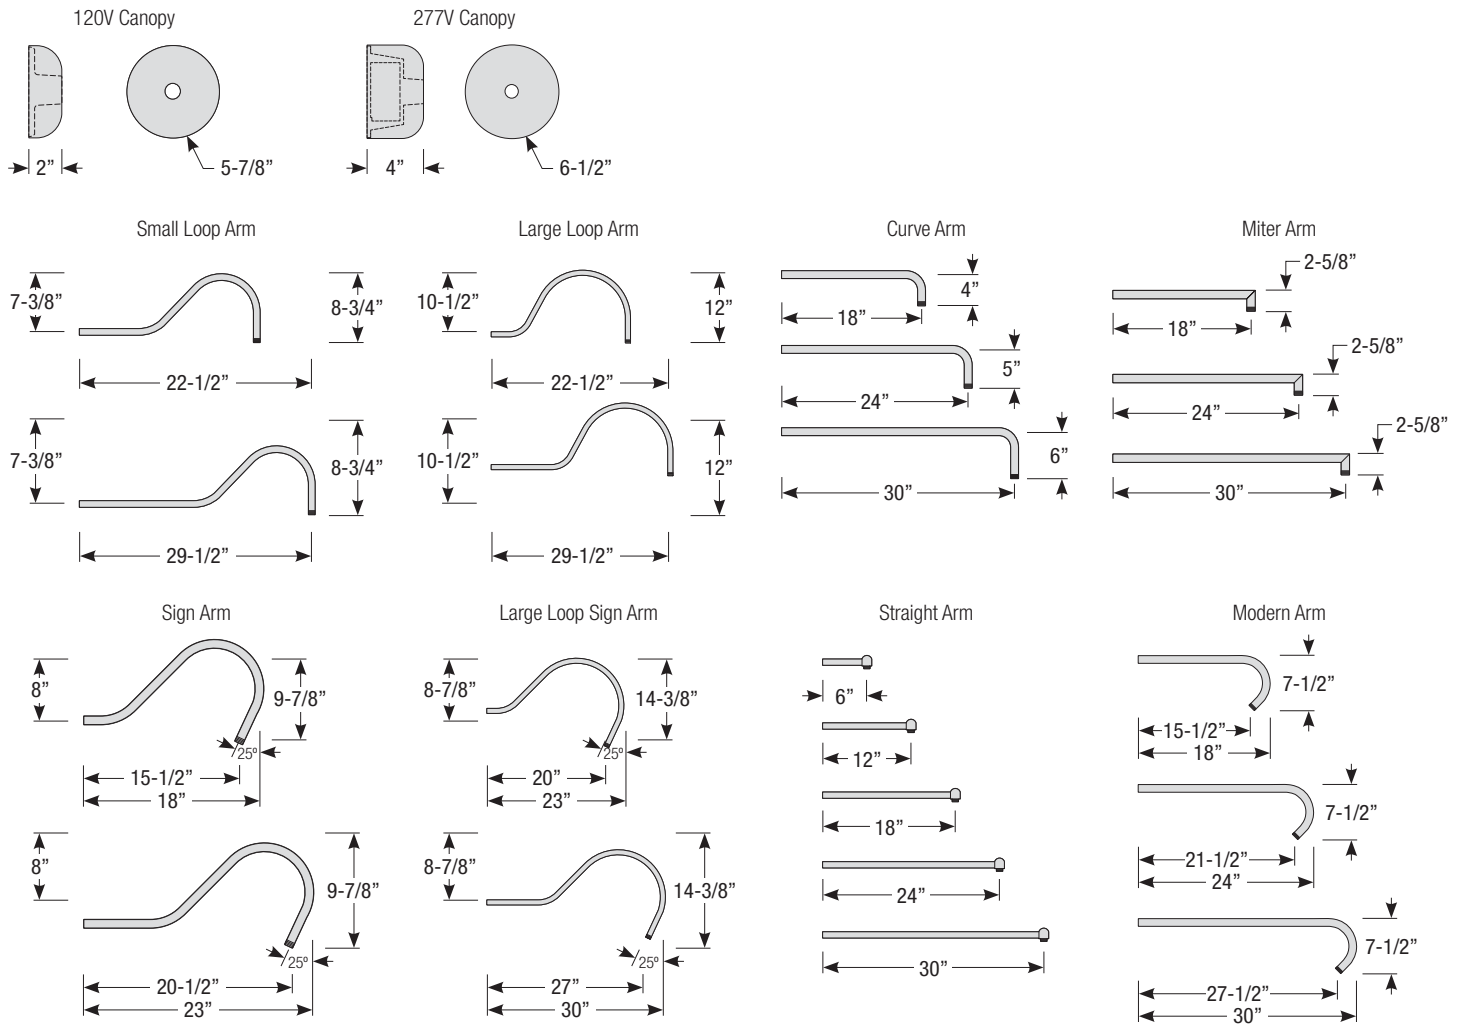

Standard Finishes

- **ABL** (Aegean Blue)
- **BB** (Burnished Bronze)
- **BK** (Gloss Black)
- **BLU** (Blue)
- **DVG** (Dove Gray)
- **FLG** (Flannel Gray)
- **LG** (Lime Green)
- **MB** (Matte Black)
- **MBL** (Midnight Blue)
- **PNA** (Painted Natural Aluminum)
- **PNC** (Painted Natural Copper)
- **RD** (Red)
- **SGR** (Sage Green)
- **SGW** (Semi Gloss White)
- **SND** (Sand)
- **SS** (Satin Silver)
- **TBZ** (Textured Bronze)
- **TGP** (Textured Graphite)
- **TNG** (Tangerine)
- **TTL** (Tahitian Teal)
- **WT** (Gloss White)
- **YEL** (Yellow)

Specialty Finishes

- **GA** (Galvanized)

Note: All arm mounts include canopy

Spec-00037 Revised 09/16/2020