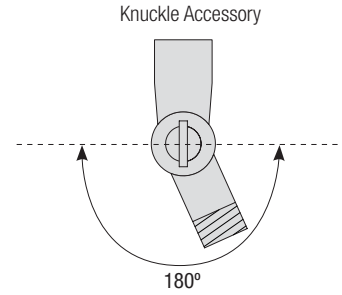

RDX

Aluminum Shade with Casted Aluminum Top w/ Glass and Guard Options

Catalog #:

Project:

Type:

Date:

Notes:

Knuckle Accessory Order Matrix (Example: 2KNLSGW)

Pipe	Finish	Finish	Coastal Coating Option
2 (1/2" IP)	KNL (Adjustable 180° Knuckle for Arm Mounts)	ABL (Aegean Blue)	(blank) (No coating)
3 (3/4" IP)		BB (Burnished Bronze) BK (Gloss Black) BLU (Blue) DVG (Dove Gray) FLG (Flannel Gray) GA (Galvanized) LG (Lime Green) MB (Matte Black) MBL (Midnight Blue) PNA (Painted Natural Aluminum) PNC (Painted Natural Copper) RD (Red) SGR (Sage Green) SGW (Semi Gloss White) SND (Sand) SS (Satin Silver) TBZ (Textured Bronze) TGP (Textured Graphite) TNG (Tangerine) TTL (Tahitian Teal) WT (Gloss White) YEL (Yellow)	-C (Coating)

Description

Adjustable knuckle for arm mounts that allow luminaire to be rotated up to 180°.

KEY: Standard Finishes

ABL (Aegean Blue)	LG (Lime Green)	SGR (Sage Green)
BB (Burnished Bronze)	MB (Matte Black)	SGW (Semi Gloss White)
BK (Gloss Black)	MBL (Midnight Blue)	SND (Sand)
BLU (Blue)	PNA (Painted Natural Aluminum)	SS (Satin Silver)
DVG (Dove Gray)	PNC (Painted Natural Copper)	TBZ (Textured Bronze)
FLG (Flannel Gray)	RD (Red)	TGP (Textured Graphite)

Specialty Finishes

TNG (Tangerine)	GA (Galvanized)
TTL (Tahitian Teal)	
WT (Gloss White)	
YEL (Yellow)