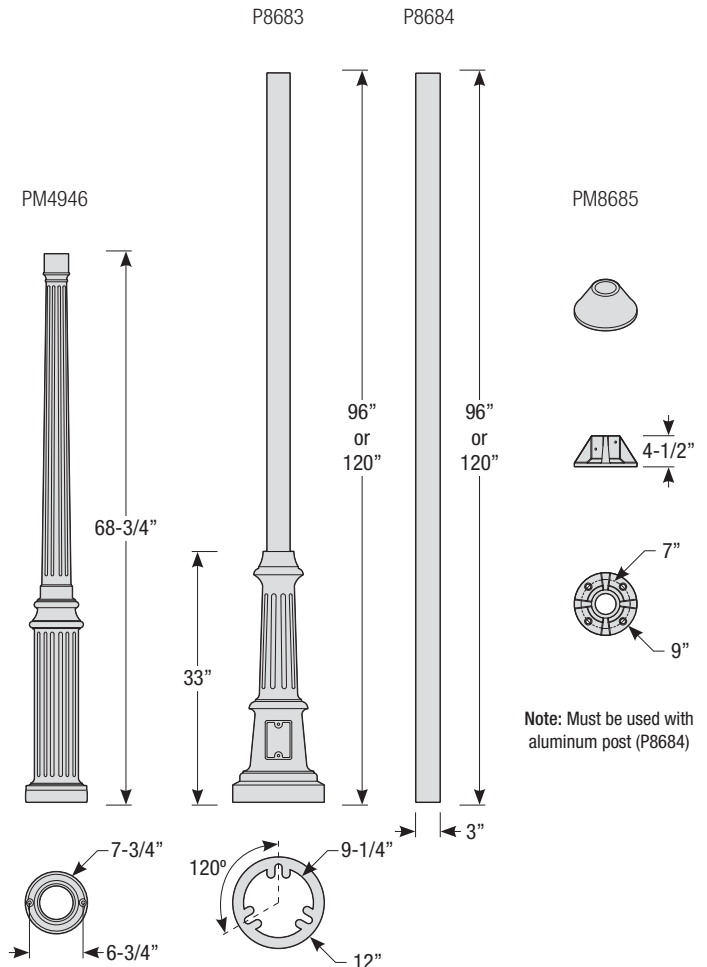

5. Post mount only

Post Type Order Matrix (Example: P8683-96SGW)

Post Type	Finish
PM4946 (Cast Aluminum Post)	ABL (Aegean Blue)
P8683-96 (Cast Aluminum Base w/ 96" Aluminum Post)	BB (Burnished Bronze)
P8683-120 (Cast Aluminum Base w/ 120" Aluminum Post)	BK (Gloss Black)
P8684-96 (96" Straight Aluminum Post)	BLU (Blue)
P8684-120 (120" Straight Aluminum Post)	DVG (Dove Gray)
PM8685 (Cast Aluminum Pier Mount - must be used with straight aluminum post, P8684)	FLG (Flannel Gray)
	GA (Galvanized)
	LG (Lime Green)
	MB (Matte Black)
	MBL (Midnight Blue)
	PNA (Painted Natural Aluminum)
	PNC (Painted Natural Copper)
	RD (Red)
	SGR (Sage Green)
	SGW (Semi Gloss White)
	SND (Sand)
	SS (Satin Silver)
	TBZ (Textured Bronze)
	TGP (Textured Graphite)
	TNG (Tangerine)
	TTL (Tahitian Teal)
	WT (Gloss White)
	YEL (Yellow)

Standard Finishes

ABL (Aegean Blue)	RD (Red)
BB (Burnished Bronze)	SGR (Sage Green)
BK (Gloss Black)	SGW (Semi Gloss White)
BLU (Blue)	SND (Sand)
DVG (Dove Gray)	SS (Satin Silver)
FLG (Flannel Gray)	TBZ (Textured Bronze)
LG (Lime Green)	TGP (Textured Graphite)
MB (Matte Black)	TNG (Tangerine)
MBL (Midnight Blue)	TTL (Tahitian Teal)
PNA (Painted Natural Aluminum)	WT (Gloss White)
PNC (Painted Natural Copper)	YEL (Yellow)

Specialty Finishes

GA (Galvanized)

Note: Must be used with aluminum post (P8684)

Spec-00037 Revised 09/16/2020

14508 Nelson Ave. City of Industry, CA 91744 • tel: 626.336.4511 • fax: 626.330.4266 • www.TroyRLM.com
©2020 Troy-RLM Lighting, A Division of Troy-CSL Lighting, Inc. All rights reserved. Subject to change without notice.