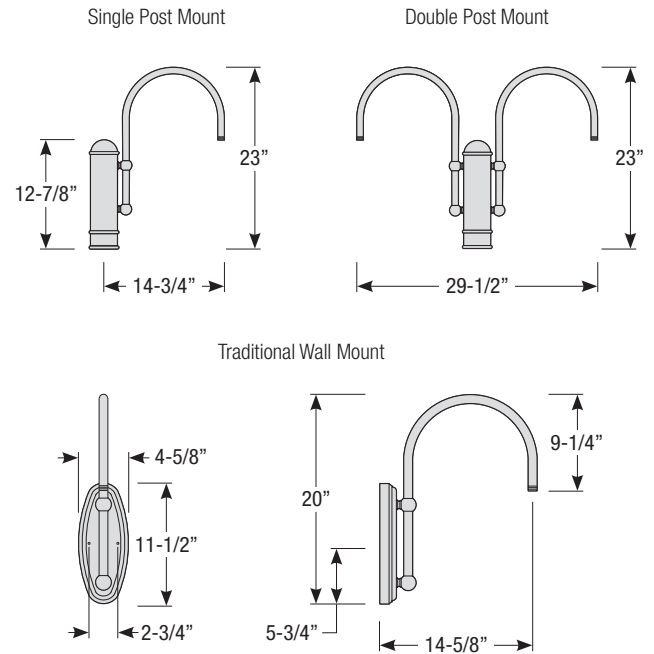

5. Post mount only

Post Type Order Matrix (Example: P8683-96SGW)

Post Type	Finish
PM4946 (Cast Aluminum Post)	ABL (Aegean Blue)
P8683-96 (Cast Aluminum Base w/ 96" Aluminum Post)	BB (Burnished Bronze)
P8683-120 (Cast Aluminum Base w/ 120" Aluminum Post)	BK (Gloss Black)
P8684-96 (96" Straight Aluminum Post)	BLU (Blue)
P8684-120 (120" Straight Aluminum Post)	DVG (Dove Gray)
PM8685 (Cast Aluminum Pier Mount - must be used with straight aluminum post, P8684)	FLG (Flannel Gray)
	GA (Galvanized)
	LG (Lime Green)
	MB (Matte Black)
	MBL (Midnight Blue)
	PNA (Painted Natural Aluminum)
	PNC (Painted Natural Copper)
	RD (Red)
	SGR (Sage Green)
	SGW (Semi Gloss White)
	SND (Sand)
	SS (Satin Silver)
	TBZ (Textured Bronze)
	TGP (Textured Graphite)
	TNG (Tangerine)
	TTL (Tahitian Teal)
	WT (Gloss White)
	YEL (Yellow)

Standard Finishes

ABL (Aegean Blue)	RD (Red)
BB (Burnished Bronze)	SGR (Sage Green)
BK (Gloss Black)	SGW (Semi Gloss White)
BLU (Blue)	SND (Sand)
DVG (Dove Gray)	SS (Satin Silver)
FLG (Flannel Gray)	TBZ (Textured Bronze)
LG (Lime Green)	TGP (Textured Graphite)
MB (Matte Black)	TNG (Tangerine)
MBL (Midnight Blue)	TTL (Tahitian Teal)
PNA (Painted Natural Aluminum)	WT (Gloss White)
PNC (Painted Natural Copper)	YEL (Yellow)

Specialty Finishes

GA (Galvanized)

Note: Must be used with aluminum post (P8684)

Spec-00037 Revised 09/16/2020

14508 Nelson Ave. City of Industry, CA 91744 • tel: 626.336.4511 • fax: 626.330.4266 • www.TroyRLM.com
©2020 Troy-RLM Lighting, A Division of Troy-CSL Lighting, Inc. All rights reserved. Subject to change without notice.