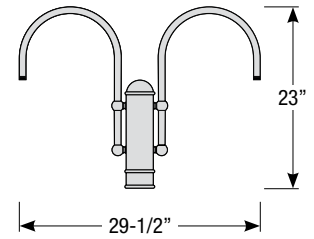

### Post / Wall Mount Order Matrix (Example: 2W1SGW)

Pipe	Mount Type	Finish	Input Voltage
2 (1/2" IP)	P1 (Single Post Mount) P2 (Double Post Mount) W1 (Traditional Wall Mount)	ABL (Aegean Blue)	(blank) (120V)
		BB (Burnished Bronze)	-27 <sup>s</sup> (277V)
		BK (Gloss Black)	
	BLU (Blue)		
	DVG (Dove Gray)		
	FLG (Flannel Gray)		
	GA (Galvanized)		
	LG (Lime Green)		
	MB (Matte Black)		
	MBL (Midnight Blue)		
	PNA (Painted Natural Aluminum)		
	PNC (Painted Natural Copper)		
	RD (Red)		
	SA (Satin Aluminum)		
	SGR (Sage Green)		
	SGW (Semi Gloss White)		
	SND (Sand)		
SS (Satin Silver)			
TBZ (Textured Bronze)			
TGP (Textured Graphite)			
TNG (Tangerine)			
TTL (Tahitian Teal)			
WT (Gloss White)			

5. Post mount only

Single Post Mount

Double Post Mount

Traditional Wall Mount