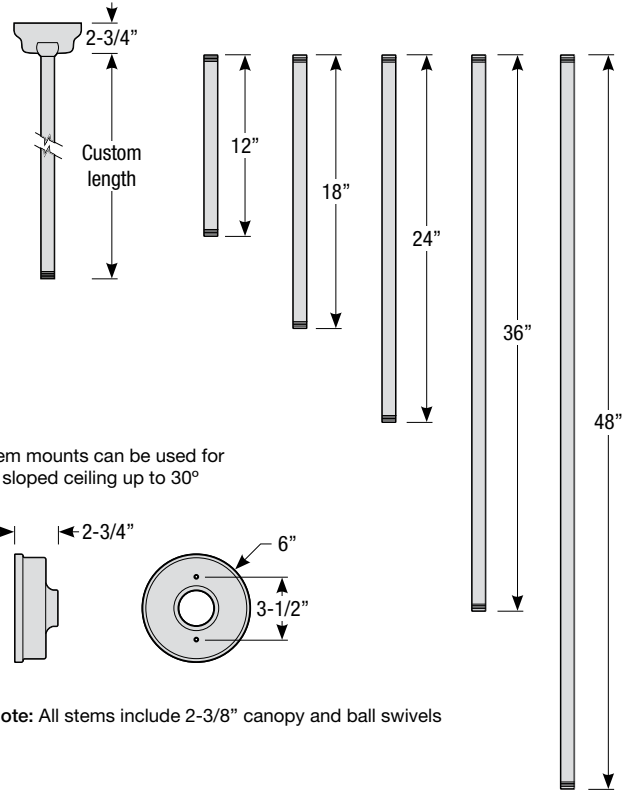

RDX

Aluminum Shade with Casted Aluminum Top
w/ Glass and Guard Options

Catalog #:

Project:

Date:

Type:

Notes:

Stem Mount Order Matrix (Example: 2HS18SGW)

Pipe	Stem Length	Finish	Coastal Coating Option
2 (1/2" IP)	HS12 (12")	ABL (Aegean Blue)	(blank) (No coating)
	HS18 (18")	BB (Burnished Bronze)	-C⁴ (Coating)
	HS24 (24")	BK (Gloss Black)	
	HS36 (36")	BLU (Blue)	
	HS48 (48")	DVG (Dove Gray)	
	HS__ (Custom length from 2" up to 60")	FLG (Flannel Gray)	
		GA (Galvanized)	
		LG (Lime Green)	
		MB (Matte Black)	
		MBL (Midnight Blue)	
		PNA (Painted Natural Aluminum)	
		PNC (Painted Natural Copper)	
		RD (Red)	
		SA (Satin Aluminum)	
		SGR (Sage Green)	
	SGW (Semi Gloss White)		
	SND (Sand)		
	SS (Satin Silver)		
	TBZ (Textured Bronze)		
	TGP (Textured Graphite)		
	TNG (Tangerine)		
	TTL (Tahitian Teal)		
	WT (Gloss White)		

4. Satin aluminum cannot be coated

Note: All stems include 2-3/8" canopy and ball swivels

KEY: Standard Finishes

ABL (Aegean Blue)	LG (Lime Green)	SGR (Sage Green)
BB (Burnished Bronze)	MB (Matte Black)	SGW (Semi Gloss White)
BK (Gloss Black)	MBL (Midnight Blue)	SND (Sand)
BLU (Blue)	PNA (Painted Natural Aluminum)	SS (Satin Silver)
DVG (Dove Gray)	PNC (Painted Natural Copper)	TBZ (Textured Bronze)
FLG (Flannel Gray)	RD (Red)	TGP (Textured Graphite)

Specialty Finishes

TNG (Tangerine)	GA (Galvanized)
TTL (Tahitian Teal)	SA (Satin Aluminum)
WT (Gloss White)	

Revised 06/01/2018