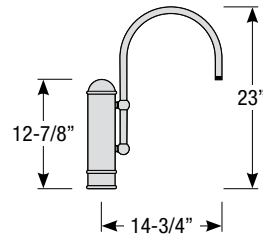

RDX

Aluminum Shade with Casted Aluminum Top w/ Glass and Guard Options

Catalog #:

Project:

Date:

Type:

Notes:

Post / Wall Mount Order Matrix (Example: 2W1SGW)

Pipe	Mount Type	Finish	Input Voltage
2 (1/2" IP)	P1 (Single Post Mount) P2 (Double Post Mount) W1 (Traditional Wall Mount)	ABL (Aegean Blue)	(blank) (120V)
		BB (Burnished Bronze)	-27^s (277V)
		BK (Gloss Black)	
	BLU (Blue)		
	DVG (Dove Gray)		
	FLG (Flannel Gray)		
	GA (Galvanized)		
	LG (Lime Green)		
	MB (Matte Black)		
	MBL (Midnight Blue)		
	PNA (Painted Natural Aluminum)		
	PNC (Painted Natural Copper)		
	RD (Red)		
	SA (Satin Aluminum)		
	SGR (Sage Green)		
	SGW (Semi Gloss White)		
	SND (Sand)		
SS (Satin Silver)			
TBZ (Textured Bronze)			
TGP (Textured Graphite)			
TNG (Tangerine)			
TTL (Tahitian Teal)			
WT (Gloss White)			

5. Post mount only

Single Post Mount