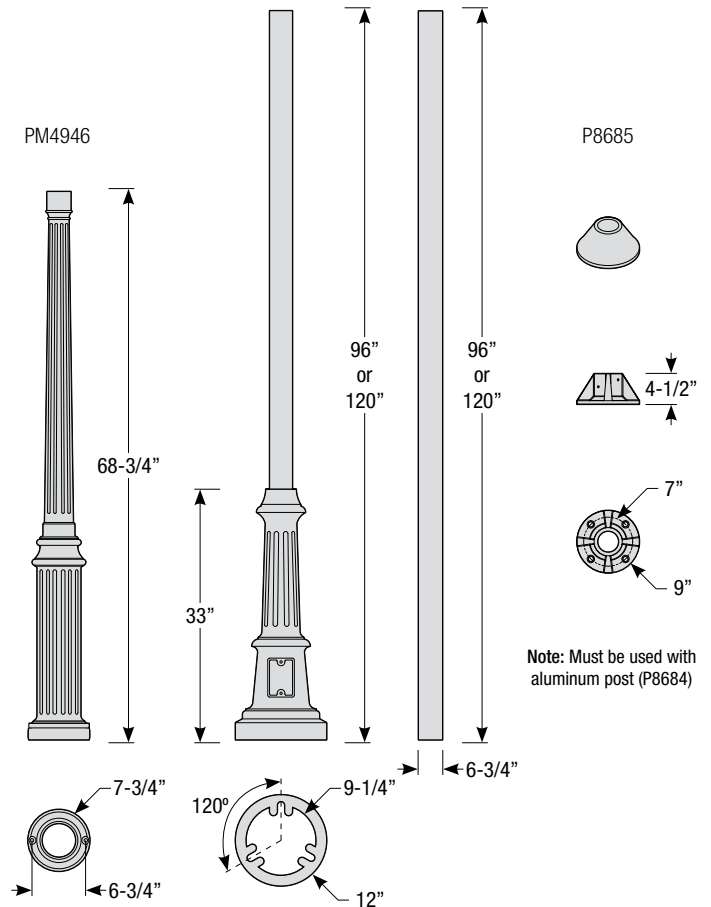

P8683

P8684

Note: Must be used with aluminum post (P8684)

Revised 06/01/2018