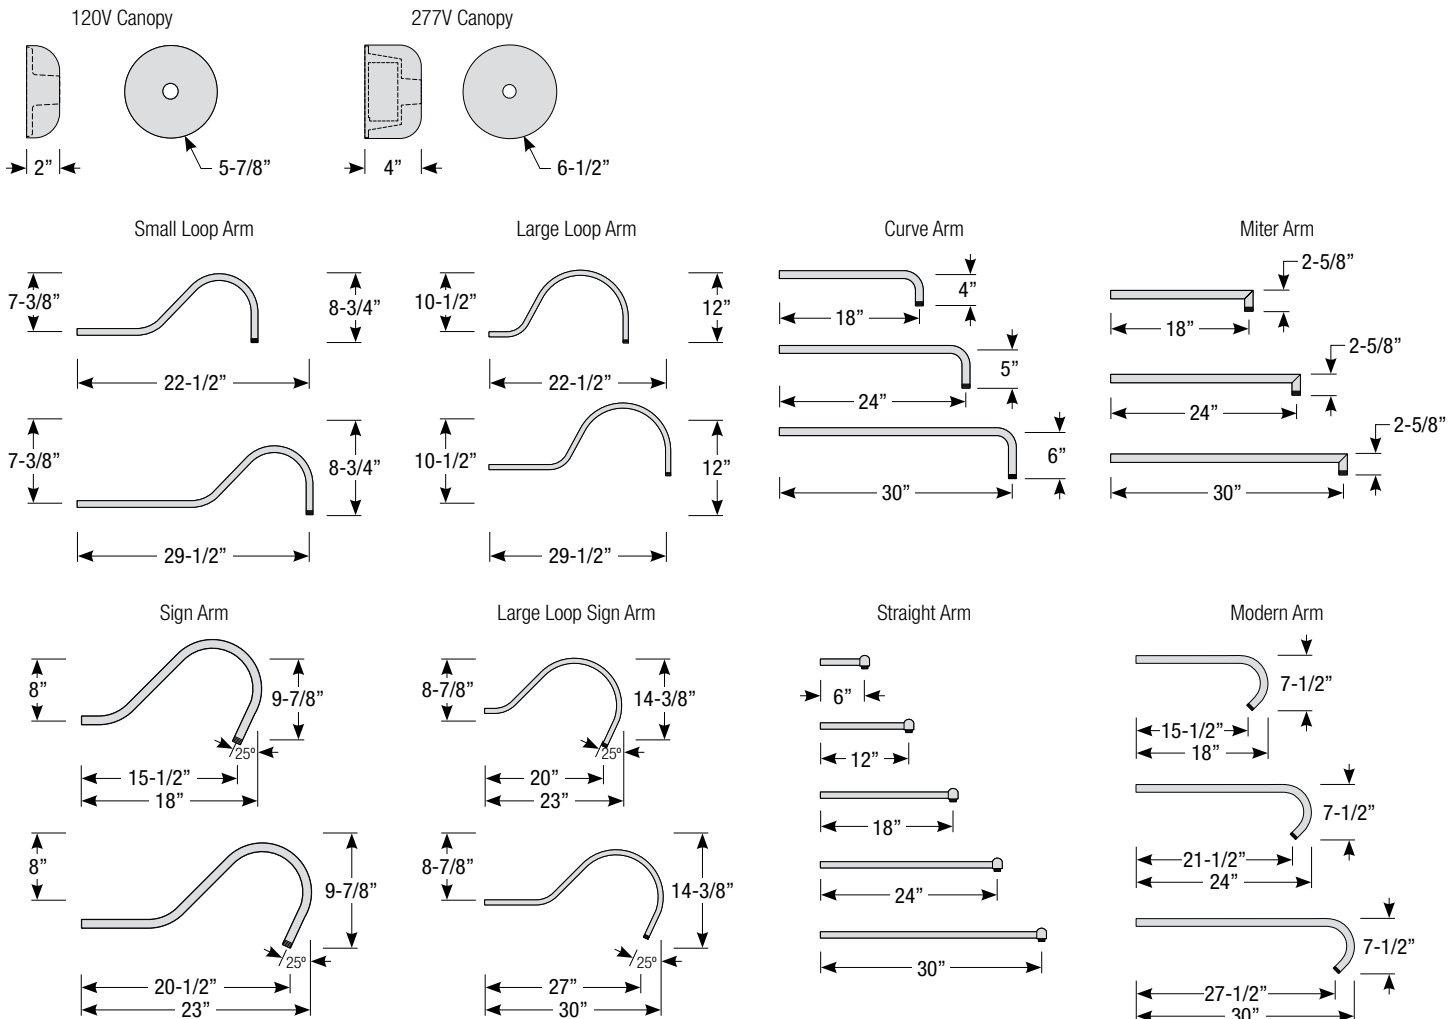

Standard Finishes

- **ABL** (Aegean Blue)
- **BB** (Burnished Bronze)
- **BK** (Gloss Black)
- **BLU** (Blue)
- **DVG** (Dove Gray)
- **FLG** (Flannel Gray)
- **LG** (Lime Green)
- **MB** (Matte Black)
- **MBL** (Midnight Blue)
- **PNA** (Painted Natural Aluminum)
- **PNC** (Painted Natural Copper)
- **RD** (Red)
- **SGR** (Sage Green)
- **SGW** (Semi Gloss White)
- **SND** (Sand)
- **SS** (Satin Silver)
- **TBZ** (Textured Bronze)
- **TGP** (Textured Graphite)
- **TNG** (Tangerine)
- **TTL** (Tahitian Teal)
- **WT** (Gloss White)

Specialty Finishes

- **GA** (Galvanized)
- **SA** (Satin Aluminum)

Note: All arm mounts include canopy

4. Satin aluminum cannot be coated

Revised 06/01/2018