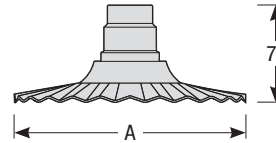

RADIAL WAVE

Aluminum Shade
with Glass and Guard Options

Catalog #:

Project:

Date:

Type:

Notes:

Electrical

- 120V input (277V available in arm and post option only)
- Integrated power supply allows the fixture to be connected directly into line voltage
- Pre-wired and ready for install
- LED is dimmable with Incandescent/Triac dimmers

Mounting

- 1/2" or 3/4" IP for arms. Flush mount, stems and post available only in 1/2"
- 9' Pendant cord available in black or white cord (includes 5" canopy with the same finish as the shade)

Finishes

- Shade and mounting finish options
- Available in 21 standard and 2 specialty finishes with optional coastal coating to protect finish in coastal environments (add "-C" to the finish)
- Inner shade is painted the same finish as shade
- Consult factory for custom finish options

Optional Accessories

- Glass, Cast Guard or Wire Cage options available,

Listing

UL listed to US and Canadian standards for wet locations

	A
RW16	16"
RW18	18"

Radial Wave Order Matrix (Example: RW18MBK-CGG-2)

Diameter	Lamp / LED	Finish	Coastal Coating Option	Accessories	Mounting Type
RW16 (16") RW18 (18")	M (Medium Base, 100W max.)	ABL (Aegean Blue)	(blank) (No coating)	(blank) (No accessories)	-2 (1/2" IP)
	GU2413¹ (13W GU24 / 2700K)	BB (Burnished Bronze)	-C (Coating)	-CG (Clear Glass)	-3 (3/4" IP)
	GU2418¹ (18W GU24 / 2700K)	BK (Gloss Black)		-FG (Frosted Glass)	-B (Black Cord Pendant)
	GU2426¹ (26W GU24 / 2700K)	BLU (Blue)		-CGG (Clear Glass w/ Cast Guard)	-W (White Cord Pendant)
	GU2432^{1,2} (32W GU24 / 2700K)	DVG (Dove Gray)		-FGG (Frosted Glass w/ Cast Guard)	-F (Flush Mount)
	GU2442^{1,2} (42W GU24 / 2700K)	FLG (Flannel Gray)		-CGWC (Clear Glass w/ Wire Cage)	
	LED1227^{1,3,4} (12W LED / 2700K / 90 CRI / 844lm)	GA (Galvanized)		-FGWC (Frosted Glass w/ Wire Cage)	
	LED1230^{1,3,4} (12W LED / 3000K / 90 CRI / 861lm)	LG (Lime Green)			
	LED1235^{1,3,4} (12W LED / 3500K / 90 CRI / 872lm)	MB (Matte Black)			
	LED1240^{1,3,4} (12W LED / 4000K / 90 CRI / 889lm)	MBL (Midnight Blue)			
	LED1827^{1,3,4} (18W LED / 2700K / 90 CRI / 1265lm)	PNA (Painted Natural Aluminum)			
	LED1830^{1,3,4} (18W LED / 3000K / 90 CRI / 1288lm)	PNC (Painted Natural Copper)			
	LED1835^{1,3,4} (18W LED / 3500K / 90 CRI / 1311lm)	RD (Red)			
	LED1840^{1,3,4} (18W LED / 4000K / 90 CRI / 1334lm)	SGR (Sage Green)			
		SGW (Semi Gloss White)			
	SND (Sand)				
	SS (Satin Silver)				
	TBZ (Textured Bronze)				
	TGP (Textured Graphite)				
	TNG (Tangerine)				
	TTL (Tahitian Teal)				
	WT (Gloss White)				

1. Lamps must be specified, and are not included in shade cost
2. Not for use in glass/cast guard/wire cage
3. Glass enclosure must be specified
4. Lumen are raw LED value

KEY: Standard Finishes

ABL (Aegean Blue)	LG (Lime Green)	SGR (Sage Green)
BB (Burnished Bronze)	MB (Matte Black)	SGW (Semi Gloss White)
BK (Gloss Black)	MBL (Midnight Blue)	SND (Sand)
BLU (Blue)	PNA (Painted Natural Aluminum)	SS (Satin Silver)
DVG (Dove Gray)	PNC (Painted Natural Copper)	TBZ (Textured Bronze)
FLG (Flannel Gray)	RD (Red)	TGP (Textured Graphite)

Specialty Finishes

TNG (Tangerine)	GA (Galvanized)
TTL (Tahitian Teal)	
WT (Gloss White)	

Spec-00036 Revised 03/27/2020