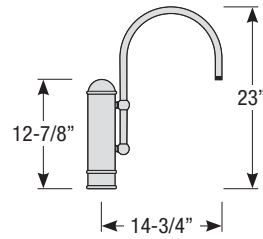

RADIAL WAVE

Aluminum Shade
with Glass and Guard Options

Catalog #:

Project:

Date:

Type:

Notes:

Post / Wall Mount Order Matrix (Example: 2W1BK)

Pipe	Mount Type	Finish	Input Voltage
2 (1/2" IP)	P1 (Single Post Mount) P2 (Double Post Mount) W1 (Traditional Wall Mount)	ABL (Aegean Blue)	(blank) (120V)
		BB (Burnished Bronze)	-27^s (277V)
		BK (Gloss Black)	
	BLU (Blue)		
	DVG (Dove Gray)		
	FLG (Flannel Gray)		
	GA (Galvanized)		
	LG (Lime Green)		
	MB (Matte Black)		
	MBL (Midnight Blue)		
	PNA (Painted Natural Aluminum)		
	PNC (Painted Natural Copper)		
	RD (Red)		
	SGR (Sage Green)		
	SGW (Semi Gloss White)		
	SND (Sand)		
	SS (Satin Silver)		
TBZ (Textured Bronze)			
TGP (Textured Graphite)			
TNG (Tangerine)			
TTL (Tahitian Teal)			
WT (Gloss White)			

5. Post mount only

Single Post Mount