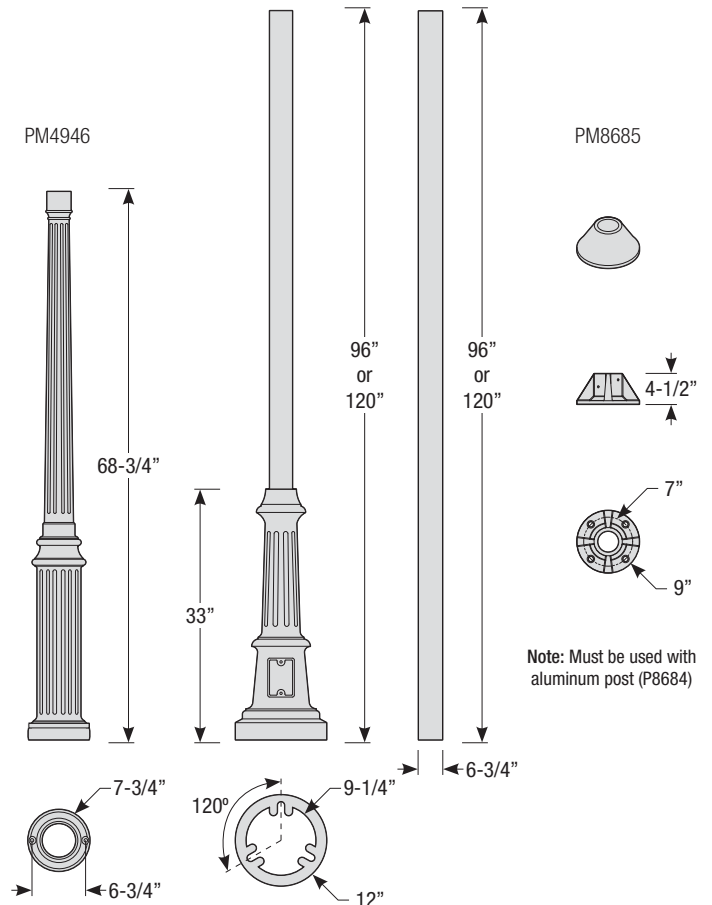

P8683

P8684

Spec-00036 Revised 03/27/2020