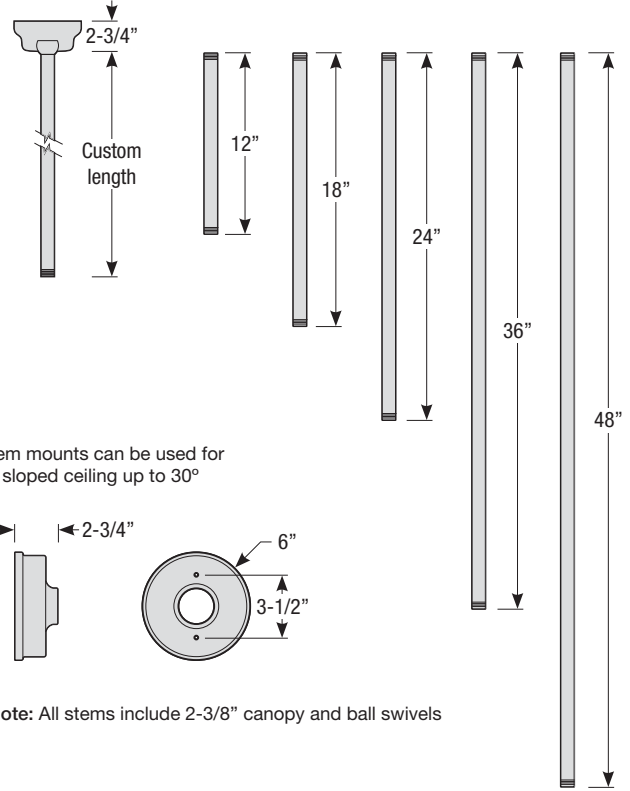

RADIAL WAVE

Aluminum Shade
with Glass and Guard Options

Catalog #:

Project:

Date:

Type:

Notes:

Stem Mount Order Matrix (Example: 2HS18BK)

Pipe	Stem Length	Finish	Coastal Coating Option
2 (1/2" IP)	HS12 (12")	ABL (Aegean Blue)	(blank) (No coating)
	HS18 (18")	BB (Burnished Bronze)	-C (Coating)
	HS24 (24")	BK (Gloss Black)	
	HS36 (36")	BLU (Blue)	
	HS48 (48")	DVG (Dove Gray)	
	HS__ (Custom length from 2" up to 60")	FLG (Flannel Gray)	
		GA (Galvanized)	
		LG (Lime Green)	
		MB (Matte Black)	
		MBL (Midnight Blue)	
		PNA (Painted Natural Aluminum)	
		PNC (Painted Natural Copper)	
		RD (Red)	
		SGR (Sage Green)	
		SGW (Semi Gloss White)	
	SND (Sand)		
	SS (Satin Silver)		
	TBZ (Textured Bronze)		
	TGP (Textured Graphite)		
	TNG (Tangerine)		
	TTL (Tahitian Teal)		
	WT (Gloss White)		

Stem mounts can be used for sloped ceiling up to 30°

Note: All stems include 2-3/8" canopy and ball swivels

KEY: Standard Finishes

ABL (Aegean Blue)	LG (Lime Green)	SGR (Sage Green)
BB (Burnished Bronze)	MB (Matte Black)	SGW (Semi Gloss White)
BK (Gloss Black)	MBL (Midnight Blue)	SND (Sand)
BLU (Blue)	PNA (Painted Natural Aluminum)	SS (Satin Silver)
DVG (Dove Gray)	PNC (Painted Natural Copper)	TBZ (Textured Bronze)
FLG (Flannel Gray)	RD (Red)	TGP (Textured Graphite)

Specialty Finishes

TNG (Tangerine)	GA (Galvanized)
TTL (Tahitian Teal)	
WT (Gloss White)	

Spec-00036 Revised 03/27/2020

14508 Nelson Ave. City of Industry, CA 91744 • tel: 626.336.4511 • fax: 626.330.4266 • www.TroyRLM.com
©2020 Troy-RLM Lighting, A Division of Troy-CSL Lighting, Inc.
All rights reserved. Subject to change without notice.