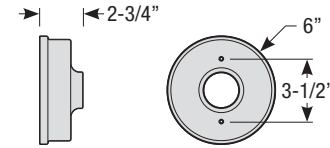

Note: All stems include 2-3/8" canopy and ball swivels

KEY: Standard Finishes

ABL (Aegean Blue)	LG (Lime Green)	SGR (Sage Green)
BB (Burnished Bronze)	MB (Matte Black)	SGW (Semi Gloss White)
BK (Gloss Black)	MBL (Midnight Blue)	SND (Sand)
BLU (Blue)	PNA (Painted Natural Aluminum)	SS (Satin Silver)
DVG (Dove Gray)	PNC (Painted Natural Copper)	TBZ (Textured Bronze)
FLG (Flannel Gray)	RD (Red)	TGP (Textured Graphite)

Specialty Finishes

TNG (Tangerine)	GA (Galvanized)
TTL (Tahitian Teal)	
WT (Gloss White)	

Spec-00036 Revised 03/27/2020

14508 Nelson Ave. City of Industry, CA 91744 • tel: 626.336.4511 • fax: 626.330.4266 • www.TroyRLM.com
©2020 Troy-RLM Lighting, A Division of Troy-CSL Lighting, Inc.
All rights reserved. Subject to change without notice.