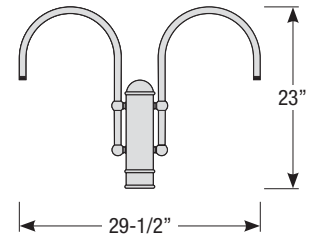

## Post / Wall Mount Order Matrix (Example: 2W1BK)

Pipe	Mount Type	Finish	Input Voltage
2 (1/2" IP)	P1 (Single Post Mount) P2 (Double Post Mount) W1 (Traditional Wall Mount)	ABL (Aegean Blue)	(blank) (120V)
		BB (Burnished Bronze)	-27 <sup>s</sup> (277V)
		BK (Gloss Black)	
	BLU (Blue)		
	DVG (Dove Gray)		
	FLG (Flannel Gray)		
	GA (Galvanized)		
	LG (Lime Green)		
	MB (Matte Black)		
	MBL (Midnight Blue)		
	PNA (Painted Natural Aluminum)		
	PNC (Painted Natural Copper)		
	RD (Red)		
	SGR (Sage Green)		
	SGW (Semi Gloss White)		
	SND (Sand)		
	SS (Satin Silver)		
TBZ (Textured Bronze)			
TGP (Textured Graphite)			
TNG (Tangerine)			
TTL (Tahitian Teal)			
WT (Gloss White)			

5. Post mount only

Single Post Mount

Double Post Mount

Traditional Wall Mount