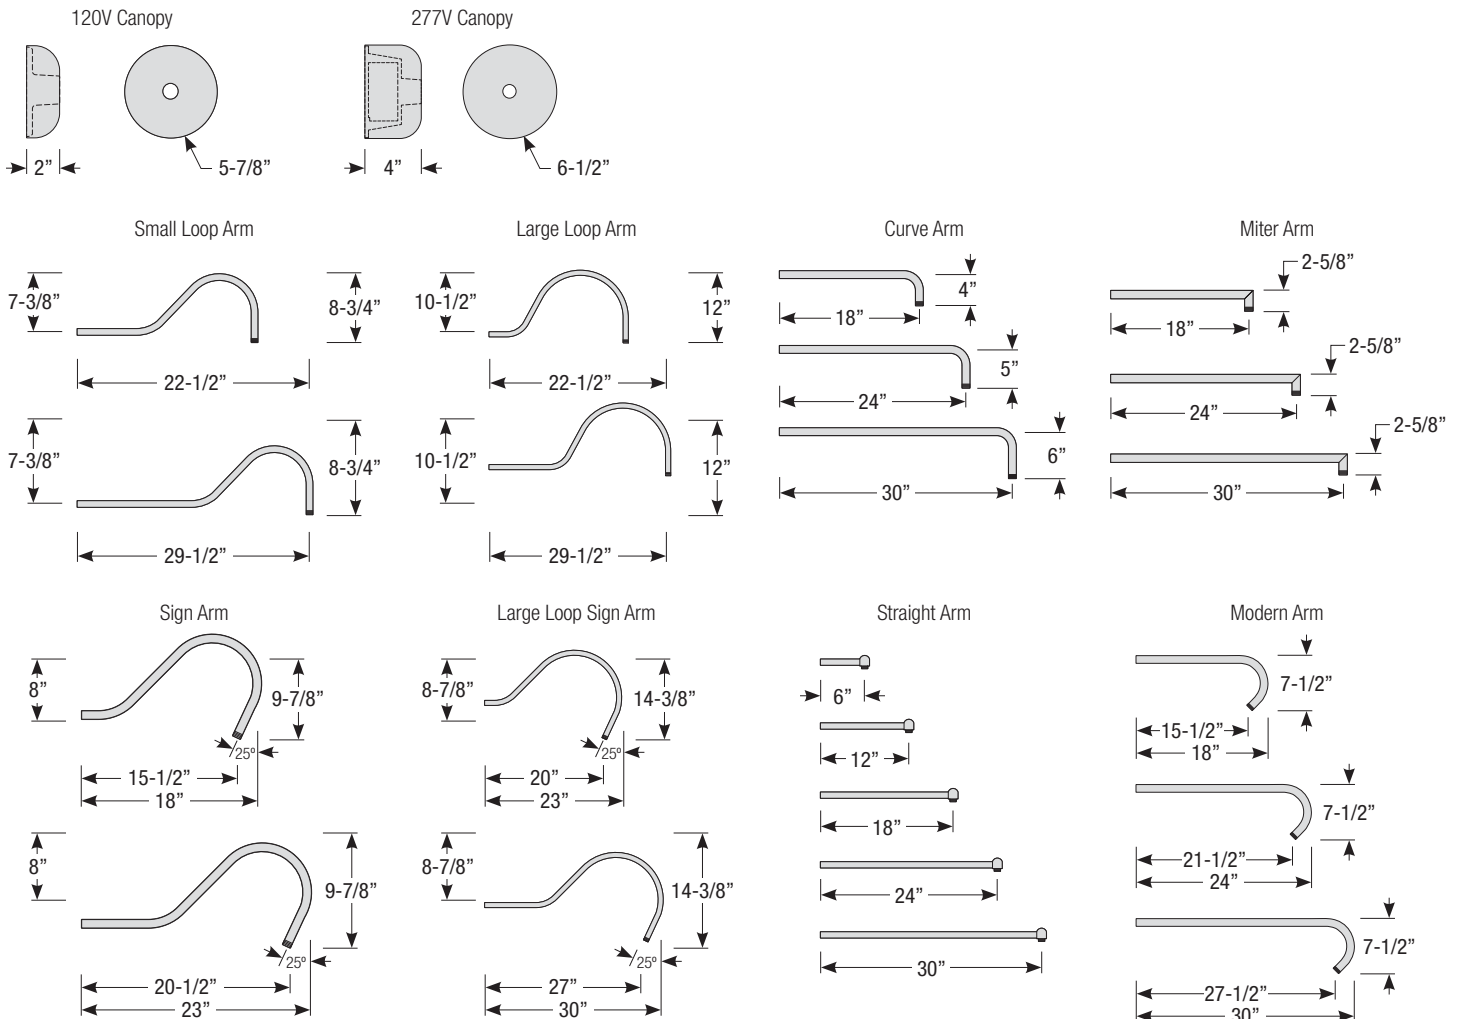

Standard Finishes

	ABL (Aegean Blue)		PNC (Painted Natural Copper)
	BB (Burnished Bronze)		RD (Red)
	BK (Gloss Black)		SGR (Sage Green)
	BLU (Blue)		SGW (Semi Gloss White)
	DVG (Dove Gray)		SND (Sand)
	FLG (Flannel Gray)		SS (Satin Silver)
	LG (Lime Green)		TBZ (Textured Bronze)
	MB (Matte Black)		TGP (Textured Graphite)
	MBL (Midnight Blue)		TNG (Tangerine)
	PNA (Painted Natural Aluminum)		TTL (Tahitian Teal)
			WT (Gloss White)

Specialty Finishes

	GA (Galvanized)

Note: All arm mounts include canopy

Spec-00036 Revised 03/27/2020