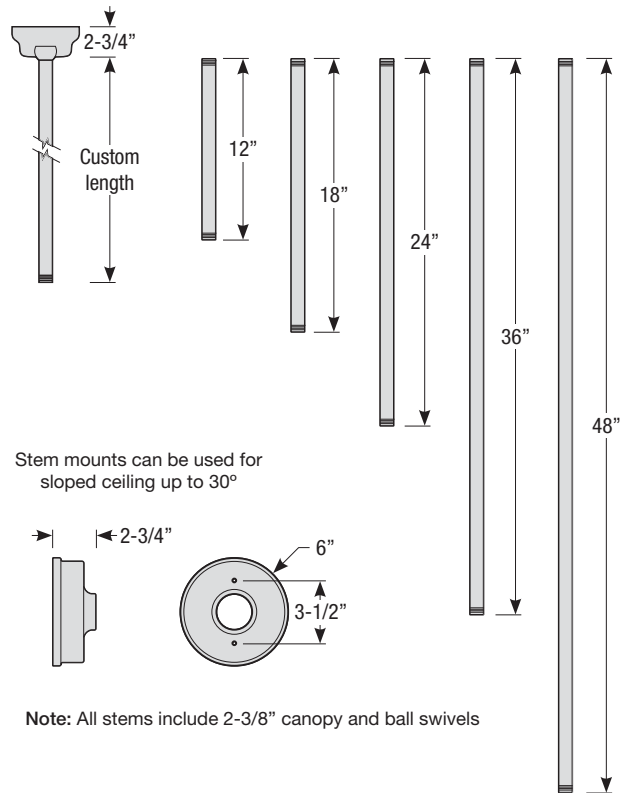

RADIAL WAVE

Aluminum Shade
with Glass and Guard Options

Catalog #:

Project:

Type:

Date:

Notes:

Stem Mount Order Matrix (Example: 2HS18BK)

Pipe	Stem Length	Finish	Coastal Coating Option
2 (1/2" IP)	HS12 (12")	ABL (Aegean Blue)	(blank) (No coating)
	HS18 (18")	BB (Burnished Bronze)	-C (Coating)
	HS24 (24")	BK (Gloss Black)	
	HS36 (36")	BLU (Blue)	
	HS48 (48")	DVG (Dove Gray)	
	HS_ (Custom length from 2" up to 60")	FLG (Flannel Gray)	
		GA (Galvanized)	
		LG (Lime Green)	
		MB (Matte Black)	
		MBL (Midnight Blue)	
		PNA (Painted Natural Aluminum)	
		PNC (Painted Natural Copper)	
		RD (Red)	
		SGR (Sage Green)	
		SGW (Semi Gloss White)	
	SND (Sand)		
	SS (Satin Silver)		
	TBZ (Textured Bronze)		
	TGP (Textured Graphite)		
	TNG (Tangerine)		
	TTL (Tahitian Teal)		
	WT (Gloss White)		
	YEL (Yellow)		

Stem mounts can be used for sloped ceiling up to 30°

Note: All stems include 2-3/8" canopy and ball swivels

KEY: Standard Finishes

ABL (Aegean Blue)	LG (Lime Green)	SGR (Sage Green)
BB (Burnished Bronze)	MB (Matte Black)	SGW (Semi Gloss White)
BK (Gloss Black)	MBL (Midnight Blue)	SND (Sand)
BLU (Blue)	PNA (Painted Natural Aluminum)	SS (Satin Silver)
DVG (Dove Gray)	PNC (Painted Natural Copper)	TBZ (Textured Bronze)
FLG (Flannel Gray)	RD (Red)	TGP (Textured Graphite)

Specialty Finishes

TNG (Tangerine)	GA (Galvanized)
TTL (Tahitian Teal)	
WT (Gloss White)	
YEL (Yellow)