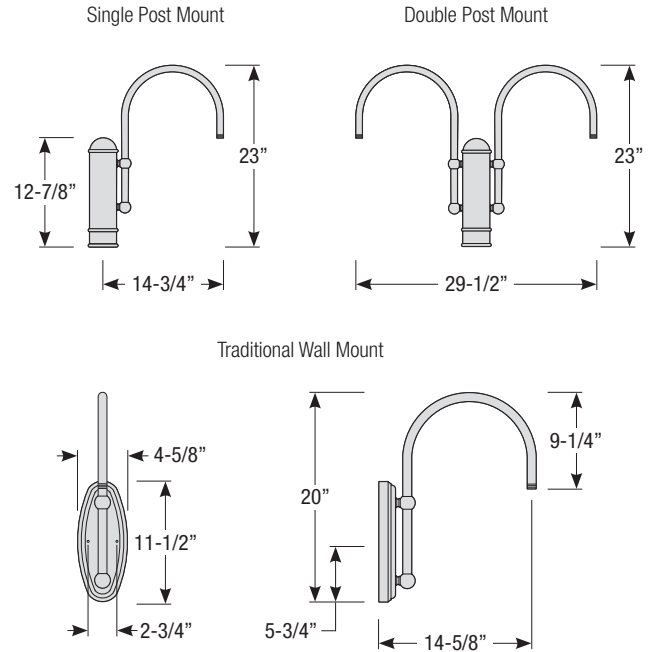

RADIAL WAVE

Aluminum Shade
with Glass and Guard Options

Catalog #:

Project:

Date:

Type:

Notes:

Post / Wall Mount Order Matrix (Example: 2W1BK)

Pipe	Mount Type	Finish	Input Voltage
2 (1/2" IP)	P1 (Single Post Mount) P2 (Double Post Mount) W1 (Traditional Wall Mount)	ABL (Aegean Blue)	(blank) (120V) -27^s (277V)
		BB (Burnished Bronze)	
		BK (Gloss Black)	
		BLU (Blue)	
		DVG (Dove Gray)	
		FLG (Flannel Gray)	
		GA (Galvanized)	
		LG (Lime Green)	
		MB (Matte Black)	
		MBL (Midnight Blue)	
		PNA (Painted Natural Aluminum)	
		PNC (Painted Natural Copper)	
		RD (Red)	
SGR (Sage Green)			
SGW (Semi Gloss White)			
SND (Sand)			
SS (Satin Silver)			
TBZ (Textured Bronze)			
TGP (Textured Graphite)			
TNG (Tangerine)			
TTL (Tahitian Teal)			
WT (Gloss White)			
YEL (Yellow)			

5. Post mount only