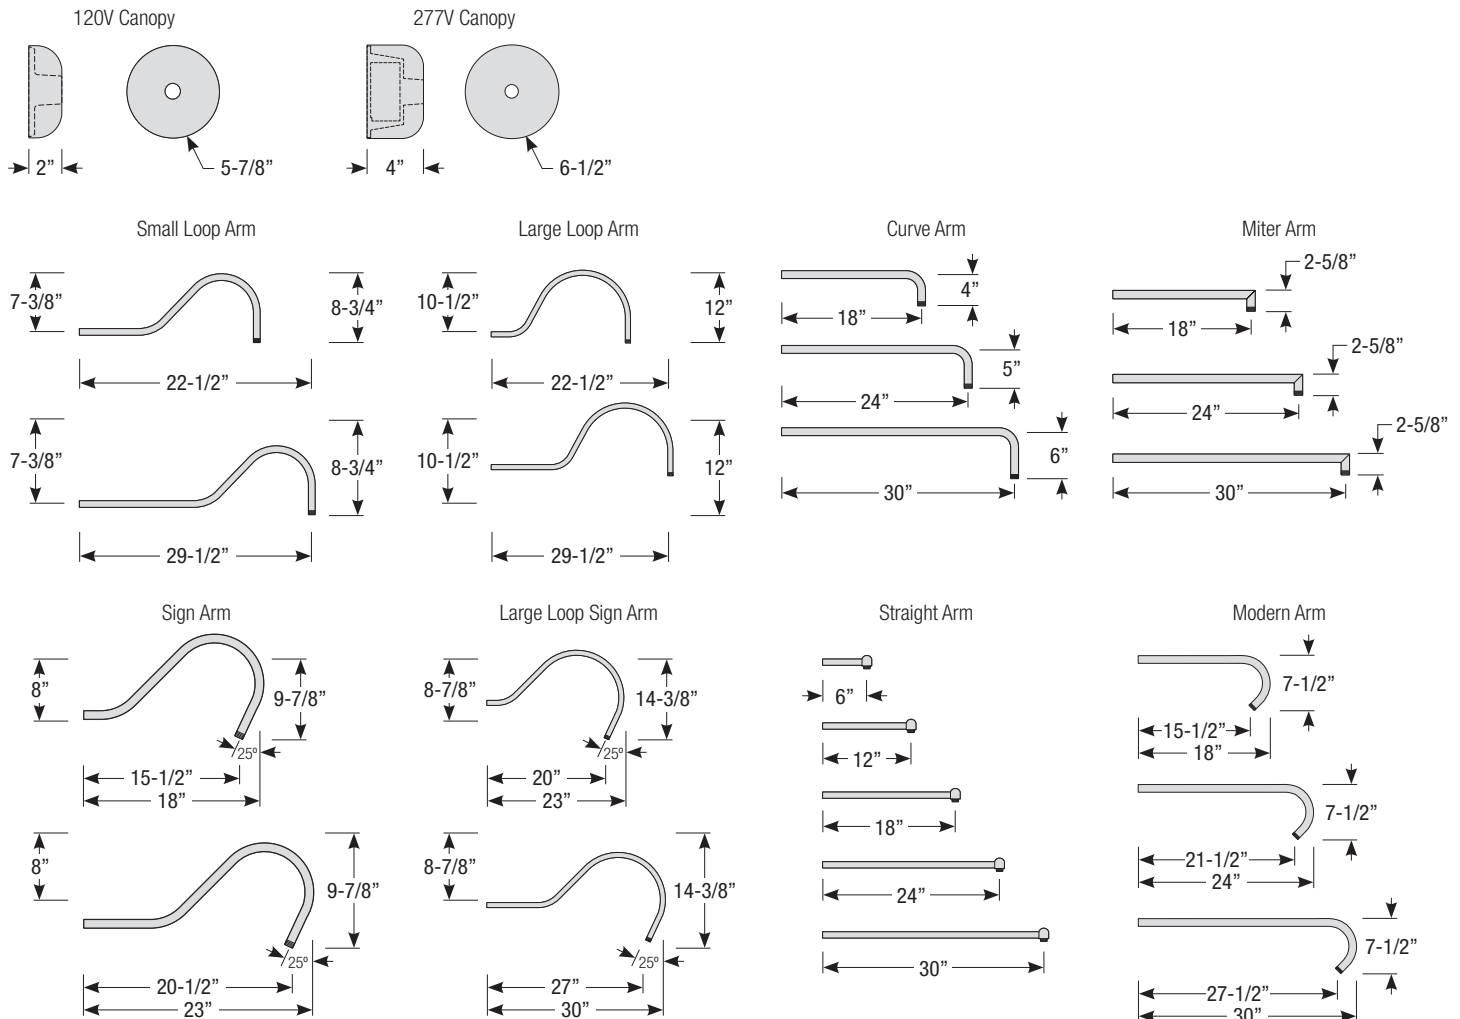

Standard Finishes

	ABL (Aegean Blue)		RD (Red)
	BB (Burnished Bronze)		SGR (Sage Green)
	BK (Gloss Black)		SGW (Semi Gloss White)
	BLU (Blue)		SND (Sand)
	DVG (Dove Gray)		SS (Satin Silver)
	FLG (Flannel Gray)		TBZ (Textured Bronze)
	LG (Lime Green)		TGP (Textured Graphite)
	MB (Matte Black)		TNG (Tangerine)
	MBL (Midnight Blue)		TTL (Tahitian Teal)
	PNA (Painted Natural Aluminum)		WT (Gloss White)
	PNC (Painted Natural Copper)		YEL (Yellow)

Specialty Finishes

	GA (Galvanized)

Note: All arm mounts include canopy

Spec-00036 Revised 08/11/2020

14508 Nelson Ave. City of Industry, CA 91744 • tel: 626.336.4511 • fax: 626.330.4266 • www.TroyRLM.com
©2020 Troy-RLM Lighting, A Division of Troy-CSL Lighting, Inc. All rights reserved. Subject to change without notice.