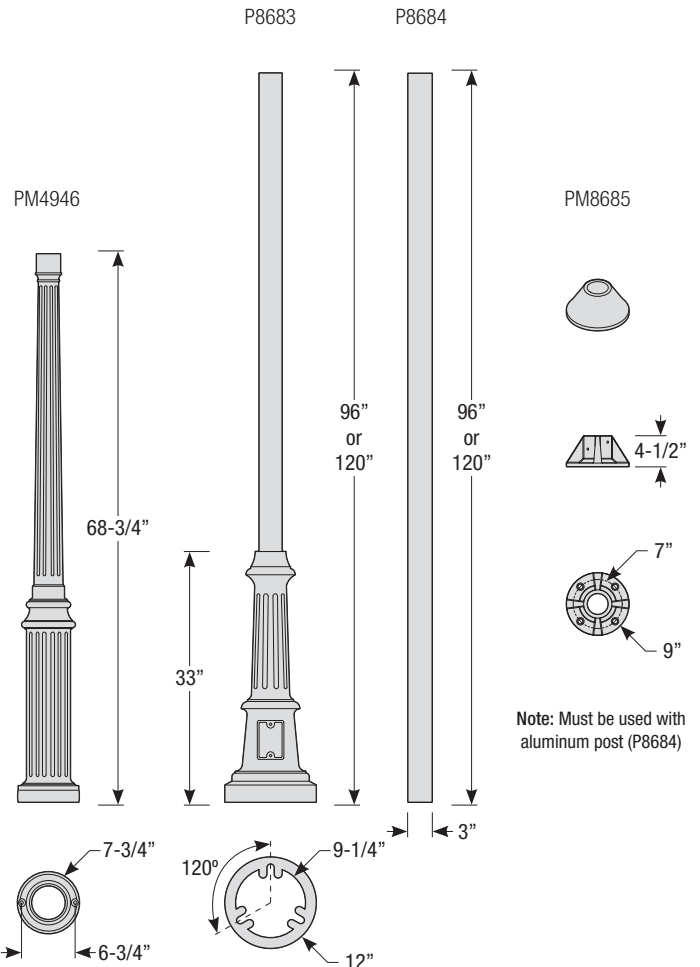

Post Type Order Matrix (Example: P8683-96BK)

Post Type	Finish
PM4946 (Cast Aluminum Post)	ABL (Aegean Blue)
P8683-96 (Cast Aluminum Base w/ 96" Aluminum Post)	BB (Burnished Bronze)
P8683-120 (Cast Aluminum Base w/ 120" Aluminum Post)	BK (Gloss Black)
P8684-96 (96" Straight Aluminum Post)	BLU (Blue)
P8684-120 (120" Straight Aluminum Post)	DVG (Dove Gray)
PM8685 (Cast Aluminum Pier Mount - must be used with straight aluminum post, P8684)	FLG (Flannel Gray)
	GA (Galvanized)
	LG (Lime Green)
	MB (Matte Black)
	MBL (Midnight Blue)
	PNA (Painted Natural Aluminum)
	PNC (Painted Natural Copper)
	RD (Red)
	SGR (Sage Green)
	SGW (Semi Gloss White)
	SND (Sand)
	SS (Satin Silver)
	TBZ (Textured Bronze)
	TGP (Textured Graphite)
	TNG (Tangerine)
	TTL (Tahitian Teal)
	WT (Gloss White)
	YEL (Yellow)