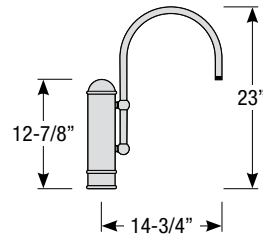

RADIAL WAVE

Aluminum Shade
with Glass and Guard Options

Catalog #:

Project:

Date:

Type:

Notes:

Post / Wall Mount Order Matrix (Example: 2W1BK)

Pipe	Mount Type	Finish	Input Voltage
2 (1/2" IP)	P1 (Single Post Mount) P2 (Double Post Mount) W1 (Traditional Wall Mount)	ABL (Aegean Blue)	(blank) (120V)
		BB (Burnished Bronze)	-27^s (277V)
		BK (Gloss Black)	
	BLU (Blue)		
	DVG (Dove Gray)		
	FLG (Flannel Gray)		
	GA (Galvanized)		
	LG (Lime Green)		
	MB (Matte Black)		
	MBL (Midnight Blue)		
	PNA (Painted Natural Aluminum)		
	PNC (Painted Natural Copper)		
	RD (Red)		
	SA (Satin Aluminum)		
	SGR (Sage Green)		
	SGW (Semi Gloss White)		
	SND (Sand)		
SS (Satin Silver)			
TBZ (Textured Bronze)			
TGP (Textured Graphite)			
TNG (Tangerine)			
TTL (Tahitian Teal)			
WT (Gloss White)			

5. Post mount only

Single Post Mount