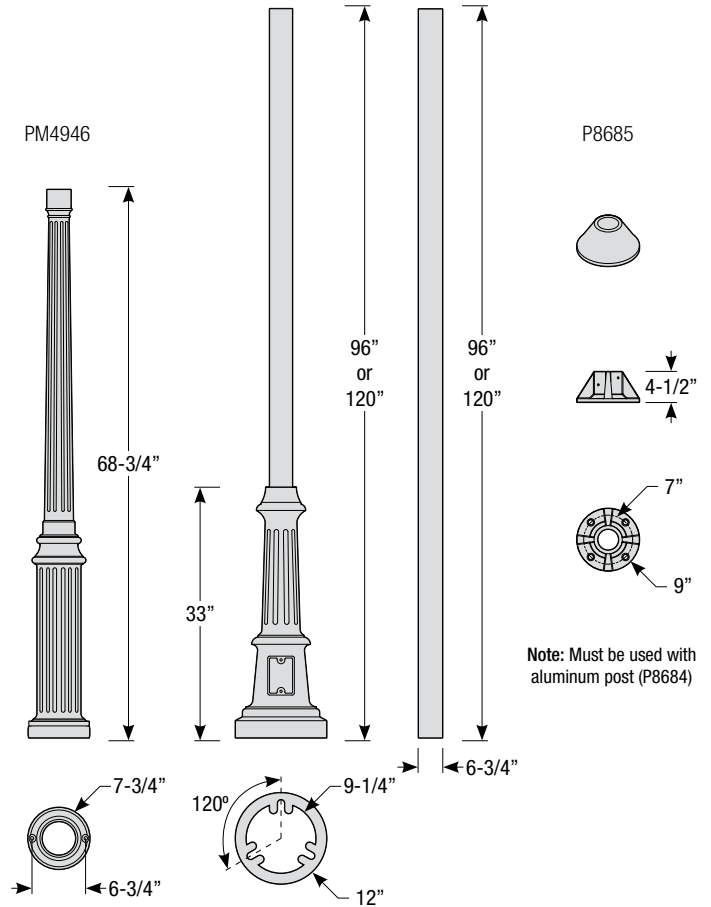

P8683

P8684

Note: Must be used with aluminum post (P8684)

Revised 06/01/2018