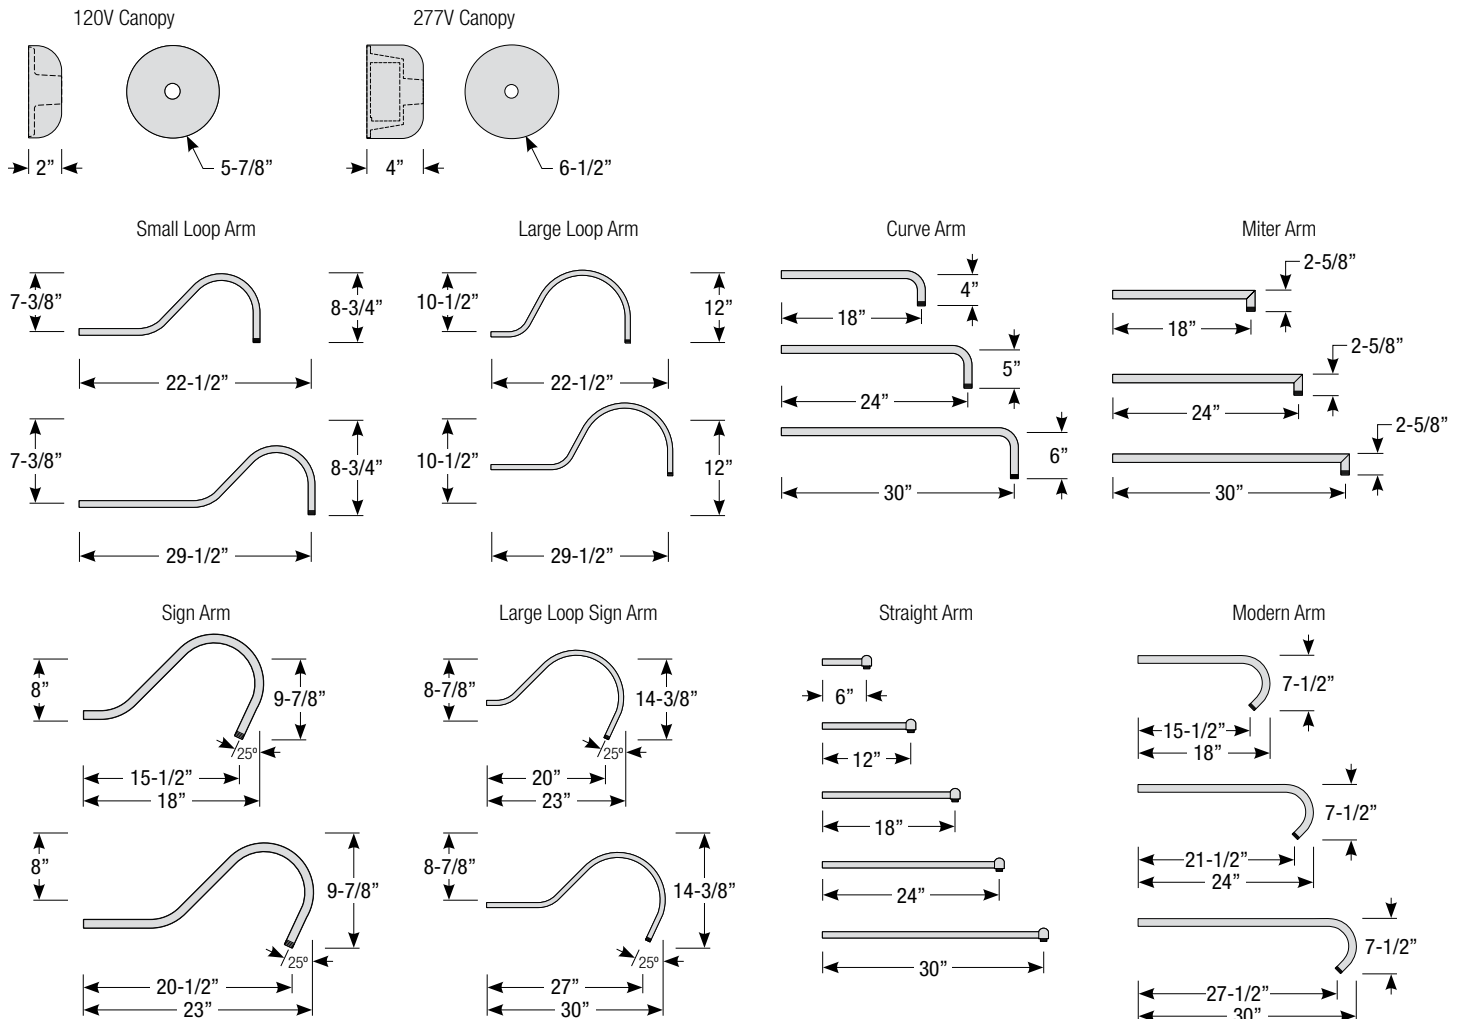

Standard Finishes

	ABL (Aegean Blue)		PNC (Painted Natural Copper)
	BB (Burnished Bronze)		RD (Red)
	BK (Gloss Black)		SGR (Sage Green)
	BLU (Blue)		SGW (Semi Gloss White)
	DVG (Dove Gray)		SND (Sand)
	FLG (Flannel Gray)		SS (Satin Silver)
	LG (Lime Green)		TBZ (Textured Bronze)
	MB (Matte Black)		TGP (Textured Graphite)
	MBL (Midnight Blue)		TNG (Tangerine)
	PNA (Painted Natural Aluminum)		TTL (Tahitian Teal)
			WT (Gloss White)

Specialty Finishes

	GA (Galvanized)		SA (Satin Aluminum)

Note: All arm mounts include canopy

4. Satin aluminum cannot be coated

Revised 06/01/2018