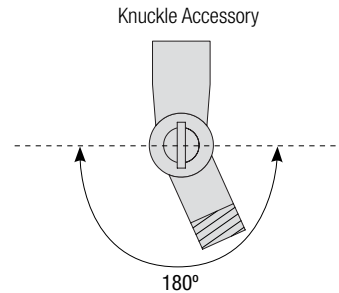

RADIAL WAVE

Aluminum Shade
with Glass and Guard Options

Catalog #:

Project:

Date:

Type:

Notes:

Knuckle Accessory Order Matrix (Example: 2KNLBK)

Pipe	Finish	Finish	Coastal Coating Option
2 (1/2" IP)	KNL (Adjustable 180° Knuckle for Arm Mounts)	ABL (Aegean Blue)	(blank) (No coating)
3 (3/4" IP)		BB (Burnished Bronze)	-C* (Coating)
		BK (Gloss Black)	
		BLU (Blue)	
		DVG (Dove Gray)	
		FLG (Flannel Gray)	
		GA (Galvanized)	
		LG (Lime Green)	
		MB (Matte Black)	
		MBL (Midnight Blue)	
		PNA (Painted Natural Aluminum)	
		PNC (Painted Natural Copper)	
		RD (Red)	
		SA (Satin Aluminum)	
		SGR (Sage Green)	
		SGW (Semi Gloss White)	
		SND (Sand)	
		SS (Satin Silver)	
		TBZ (Textured Bronze)	
		TGP (Textured Graphite)	
		TNG (Tangerine)	
		TTL (Tahitian Teal)	
		WT (Gloss White)	

Description

Adjustable knuckle for arm mounts that allow luminaire to be rotated up to 180°.

4. Satin aluminum cannot be coated

KEY: Standard Finishes

ABL (Aegean Blue)	LG (Lime Green)	SGR (Sage Green)
BB (Burnished Bronze)	MB (Matte Black)	SGW (Semi Gloss White)
BK (Gloss Black)	MBL (Midnight Blue)	SND (Sand)
BLU (Blue)	PNA (Painted Natural Aluminum)	SS (Satin Silver)
DVG (Dove Gray)	PNC (Painted Natural Copper)	TBZ (Textured Bronze)
FLG (Flannel Gray)	RD (Red)	TGP (Textured Graphite)

Specialty Finishes

TNG (Tangerine)	GA (Galvanized)
TTL (Tahitian Teal)	SA (Satin Aluminum)
WT (Gloss White)	

Revised 06/01/2018