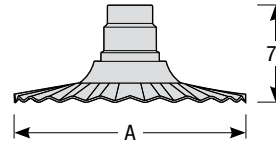

RADIAL WAVE

Aluminum Shade
with Glass and Guard Options

Catalog #:

Project:

Date:

Type:

Notes:

Electrical

- 120V input (277V available in arm and post option only)
- Integrated power supply allows the fixture to be connected directly into line voltage
- Pre-wired and ready for install
- LED is dimmable with Incandescent/Triac dimmers

Mounting

- 1/2" or 3/4" IP for arms. Flush mount, stems and post available only in 1/2"
- 9' Pendant cord available in black or white cord (includes 5" canopy with the same finish as the shade)

Finishes

- Shade and mounting finish options
- Available in 21 standard and 2 specialty finishes with optional coastal coating to protect finish in coastal environments (add "-C" to the finish)
- Inner shade is painted the same finish as shade
- Consult factory for custom finish options

Optional Accessories

- Glass, Cast Guard or Wire Cage options available,

Listing

UL listed to US and Canadian standards for wet locations

	A
RW16	16"
RW18	18"

Radial Wave Order Matrix (Example: RW18MBK-CGG-2)

Diameter	Lamp / LED	Finish	Coastal Coating Option	Accessories	Mounting Type
RW16 (16") RW18 (18")	M (Medium Base, 100W max.)	ABL (Aegean Blue)	(blank) (No coating)	-CG (Clear Glass)	-2 (1/2" IP)
	GU2413¹ (13W GU24 / 2700K)	BB (Burnished Bronze)	-C⁴ (Coating)	-FG (Frosted Glass)	-3 (3/4" IP)
	GU2418¹ (18W GU24 / 2700K)	BK (Gloss Black)		-OG (Opal Glass)	-B (Black Cord Pendant)
	GU2426¹ (26W GU24 / 2700K)	BLU (Blue)		-CGG (Clear Glass w/ Cast Guard)	-W (White Cord Pendant)
	GU2432^{1,2} (32W GU24 / 2700K)	DVG (Dove Gray)		-FGG (Frosted Glass w/ Cast Guard)	-F (Flush Mount)
	GU2442^{1,2} (42W GU24 / 2700K)	FLG (Flannel Gray)		-OGG (Opal Glass w/ Cast Guard)	
	LED1127^{1,3} (11W LED / 2700K / 90 CRI / 1188lm)	GA (Galvanized)		-CGWC (Clear Glass w/ Wire Cage)	
	LED1130^{1,3} (11W LED / 3000K / 90 CRI / 1265lm)	LG (Lime Green)		-FGWC (Frosted Glass w/ Wire Cage)	
	LED1135^{1,3} (11W LED / 3500K / 90 CRI / 1305lm)	MB (Matte Black)		-OGWC (Opal Glass w/ Wire Cage)	
	LED1140^{1,3} (11W LED / 4000K / 90 CRI / 1364lm)	MBL (Midnight Blue)			
	LED1527^{1,3} (15W LED / 2700K / 90 CRI / 1620lm)	MBL (Midnight Blue)			
	LED1530^{1,3} (15W LED / 3000K / 90 CRI / 1725lm)	PNA (Painted Natural Aluminum)			
	LED1535^{1,3} (15W LED / 3500K / 90 CRI / 1780lm)	PNC (Painted Natural Copper)			
	LED1540^{1,3} (15W LED / 4000K / 90 CRI / 1860lm)	RD (Red)			

1. Lamp/LED included
2. Not for use in glass/cast guard/wire cage
3. Glass enclosure must be specified

4. Satin aluminum cannot be coated

KEY: Standard Finishes

ABL (Aegean Blue)	LG (Lime Green)	SGR (Sage Green)
BB (Burnished Bronze)	MB (Matte Black)	SGW (Semi Gloss White)
BK (Gloss Black)	MBL (Midnight Blue)	SND (Sand)
BLU (Blue)	PNA (Painted Natural Aluminum)	SS (Satin Silver)
DVG (Dove Gray)	PNC (Painted Natural Copper)	TBZ (Textured Bronze)
FLG (Flannel Gray)	RD (Red)	TGP (Textured Graphite)

Specialty Finishes

TNG (Tangerine)	GA (Galvanized)
TTL (Tahitian Teal)	SA (Satin Aluminum)
WT (Gloss White)	

Revised 06/01/2018