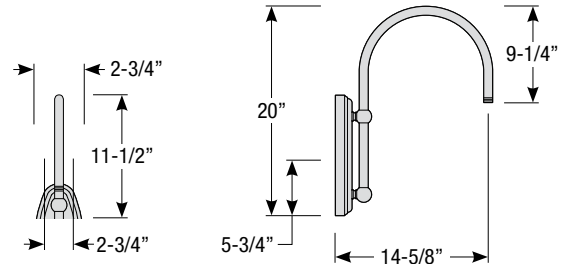

5. Post mount only

Single Post Mount

Double Post Mount

Traditional Wall Mount

Post Type Order Matrix (Example: P8683-96BK)

Post Type	Finish
PM4946 (Cast Aluminum Post)	ABL (Aegean Blue)
P8683-96 (Cast Aluminum Base w/ 96" Aluminum Post)	BB (Burnished Bronze)
P8683-120 (Cast Aluminum Base w/ 120" Aluminum Post)	BK (Gloss Black)
P8684-96 (96" Straight Aluminum Post)	BLU (Blue)
P8684-120 (120" Straight Aluminum Post)	DVG (Dove Gray)
PM8685 (Cast Aluminum Pier Mount - must be used with straight aluminum post, P8683)	FLG (Flannel Gray)
	GA (Galvanized)
	LG (Lime Green)
	MB (Matte Black)
	MBL (Midnight Blue)
	PNA (Painted Natural Aluminum)
	PNC (Painted Natural Copper)
	RD (Red)
	SA (Satin Aluminum)
	SGR (Sage Green)
	SGW (Semi Gloss White)
	SND (Sand)
	SS (Satin Silver)
	TBZ (Textured Bronze)
	TGP (Textured Graphite)
	TNG (Tangerine)
	TTL (Tahitian Teal)
	WT (Gloss White)