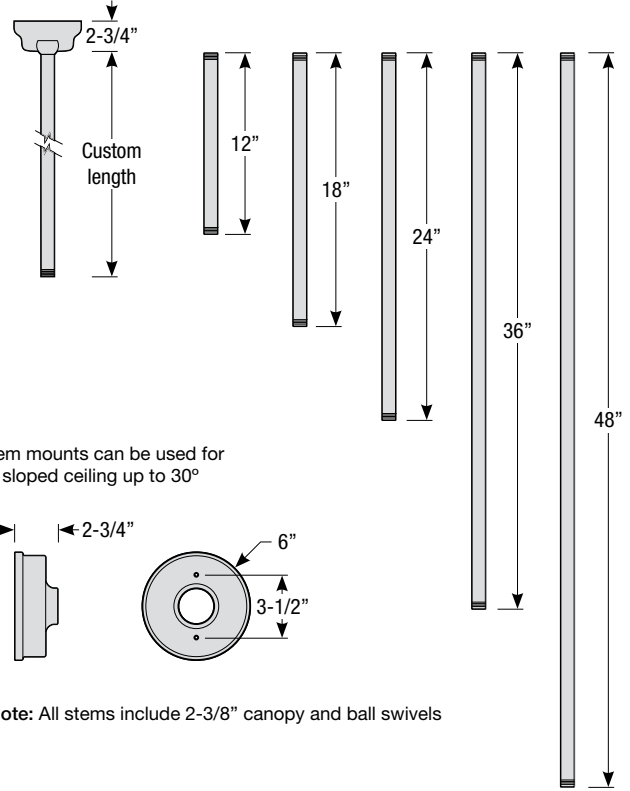

RADIAL WAVE

Aluminum Shade
with Glass and Guard Options

Catalog #:

Project:

Date:

Type:

Notes:

Stem Mount Order Matrix (Example: 2HS18BK)

Pipe	Stem Length	Finish	Coastal Coating Option
2 (1/2" IP)	HS12 (12")	ABL (Aegean Blue)	(blank) (No coating)
	HS18 (18")	BB (Burnished Bronze)	-C⁴ (Coating)
	HS24 (24")	BK (Gloss Black)	
	HS36 (36")	BLU (Blue)	
	HS48 (48")	DVG (Dove Gray)	
	HS__ (Custom length from 2" up to 60")	FLG (Flannel Gray)	
		GA (Galvanized)	
		LG (Lime Green)	
		MB (Matte Black)	
		MBL (Midnight Blue)	
		PNA (Painted Natural Aluminum)	
		PNC (Painted Natural Copper)	
		RD (Red)	
		SA (Satin Aluminum)	
		SGR (Sage Green)	
	SGW (Semi Gloss White)		
	SND (Sand)		
	SS (Satin Silver)		
	TBZ (Textured Bronze)		
	TGP (Textured Graphite)		
	TNG (Tangerine)		
	TTL (Tahitian Teal)		
	WT (Gloss White)		

4. Satin aluminum cannot be coated

Stem mounts can be used for sloped ceiling up to 30°

Note: All stems include 2-3/8" canopy and ball swivels

KEY: Standard Finishes

ABL (Aegean Blue)	LG (Lime Green)	SGR (Sage Green)
BB (Burnished Bronze)	MB (Matte Black)	SGW (Semi Gloss White)
BK (Gloss Black)	MBL (Midnight Blue)	SND (Sand)
BLU (Blue)	PNA (Painted Natural Aluminum)	SS (Satin Silver)
DVG (Dove Gray)	PNC (Painted Natural Copper)	TBZ (Textured Bronze)
FLG (Flannel Gray)	RD (Red)	TGP (Textured Graphite)

Specialty Finishes

TNG (Tangerine)	GA (Galvanized)
TTL (Tahitian Teal)	SA (Satin Aluminum)
WT (Gloss White)	

Revised 06/01/2018