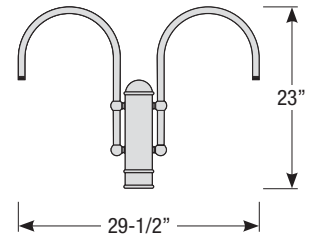

Double Post Mount