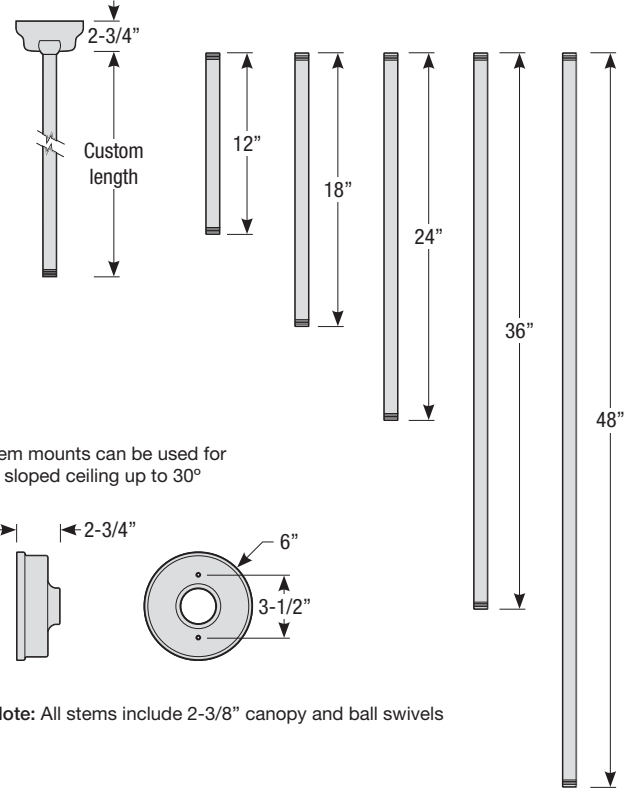

Type:

Notes:

Stem Mount Order Matrix (Example: 2HS18RD)

Pipe	Stem Length	Finish	Coastal Coating Option
2 (1/2" IP)	HS12 (12")	ABL (Aegean Blue)	(blank) (No coating)
	HS18 (18")	BB (Burnished Bronze)	-C (Coating)
	HS24 (24")	BK (Gloss Black)	
	HS36 (36")	BLU (Blue)	
	HS48 (48")	DVG (Dove Gray)	
	HS__ (Custom length from 2" up to 60")	FLG (Flannel Gray)	
		GA (Galvanized)	
		LG (Lime Green)	
		MB (Matte Black)	
		MBL (Midnight Blue)	
		PNA (Painted Natural Aluminum)	
		PNC (Painted Natural Copper)	
		RD (Red)	
		SGR (Sage Green)	
	SGW (Semi Gloss White)		
	SND (Sand)		
	SS (Satin Silver)		
	TBZ (Textured Bronze)		
	TGP (Textured Graphite)		
	TNG (Tangerine)		
	TTL (Tahitian Teal)		
	WT (Gloss White)		