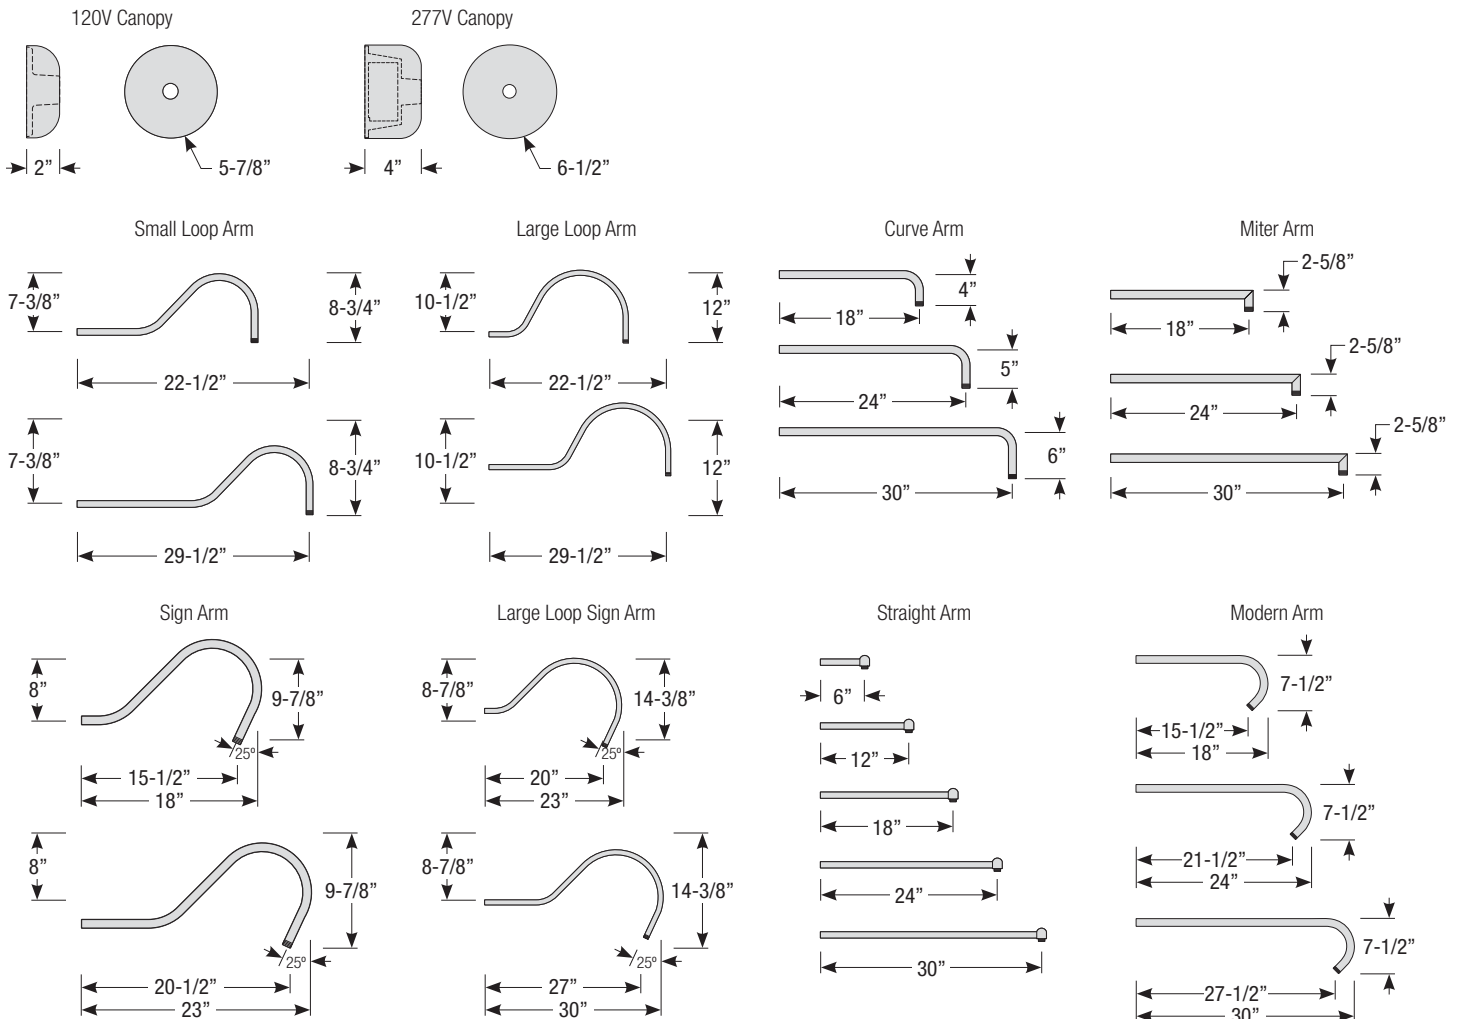

Standard Finishes

	ABL (Aegean Blue)		PNC (Painted Natural Copper)
	BB (Burnished Bronze)		RD (Red)
	BK (Gloss Black)		SGR (Sage Green)
	BLU (Blue)		SGW (Semi Gloss White)
	DVG (Dove Gray)		SND (Sand)
	FLG (Flannel Gray)		SS (Satin Silver)
	LG (Lime Green)		TBZ (Textured Bronze)
	MB (Matte Black)		TGP (Textured Graphite)
	MBL (Midnight Blue)		TNG (Tangerine)
	PNA (Painted Natural Aluminum)		TTL (Tahitian Teal)
			WT (Gloss White)

Specialty Finishes

	GA (Galvanized)

Note: All arm mounts include canopy

Spec-00038 Revised 03/27/2020