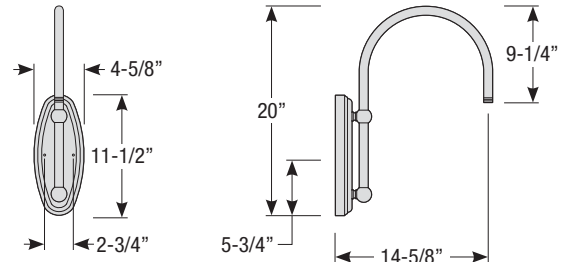

3. Post mount only

Single Post Mount

Double Post Mount

Traditional Wall Mount

Post Type Order Matrix (Example: P8683-96RD)

Post Type	Finish
PM4946 (Cast Aluminum Post)	ABL (Aegean Blue)
P8683-96 (Cast Aluminum Base w/ 96" Aluminum Post)	BB (Burnished Bronze)
P8683-120 (Cast Aluminum Base w/ 120" Aluminum Post)	BK (Gloss Black)
P8684-96 (96" Straight Aluminum Post)	BLU (Blue)
P8684-120 (120" Straight Aluminum Post)	DVG (Dove Gray)
PM8685 (Cast Aluminum Pier Mount - must be used with straight aluminum post, P8684)	FLG (Flannel Gray)
	GA (Galvanized)
	LG (Lime Green)
	MB (Matte Black)
	MBL (Midnight Blue)
	PNA (Painted Natural Aluminum)
	PNC (Painted Natural Copper)
	RD (Red)
	SGR (Sage Green)
	SGW (Semi Gloss White)
	SND (Sand)
	SS (Satin Silver)
	TBZ (Textured Bronze)
	TGP (Textured Graphite)
	TNG (Tangerine)
	TTL (Tahitian Teal)
	WT (Gloss White)