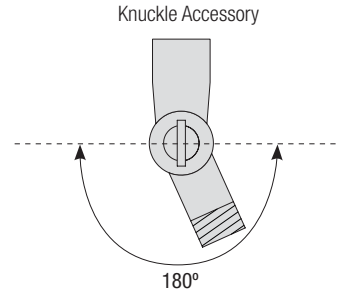

RETRO INDUSTRIAL

Aluminum Shade
with Glass Options

Catalog #:

Project:

Date:

Type:

Notes:

Knuckle Accessory Order Matrix (Example: 2KNLRD)

Pipe	Finish	Finish	Coastal Coating Option
2 (1/2" IP)	KNL (Adjustable 180° Knuckle for Arm Mounts)	ABL (Aegean Blue)	(blank) (No coating)
3 (3/4" IP)		BB (Burnished Bronze)	-C (Coating)
		BK (Gloss Black)	
		BLU (Blue)	
		DVG (Dove Gray)	
		FLG (Flannel Gray)	
		GA (Galvanized)	
		LG (Lime Green)	
		MB (Matte Black)	
		MBL (Midnight Blue)	
		PNA (Painted Natural Aluminum)	
		PNC (Painted Natural Copper)	
		RD (Red)	
		SGR (Sage Green)	
		SGW (Semi Gloss White)	
		SND (Sand)	
		SS (Satin Silver)	
		TBZ (Textured Bronze)	
		TGP (Textured Graphite)	
		TNG (Tangerine)	
		TTL (Tahitian Teal)	
		WT (Gloss White)	

Description

Adjustable knuckle for arm mounts that allow luminaire to be rotated up to 180°.

KEY: Standard Finishes

ABL (Aegean Blue)	LG (Lime Green)	SGR (Sage Green)
BB (Burnished Bronze)	MB (Matte Black)	SGW (Semi Gloss White)
BK (Gloss Black)	MBL (Midnight Blue)	SND (Sand)
BLU (Blue)	PNA (Painted Natural Aluminum)	SS (Satin Silver)
DVG (Dove Gray)	PNC (Painted Natural Copper)	TBZ (Textured Bronze)
FLG (Flannel Gray)	RD (Red)	TGP (Textured Graphite)

Specialty Finishes

TNG (Tangerine)	GA (Galvanized)
TTL (Tahitian Teal)	
WT (Gloss White)