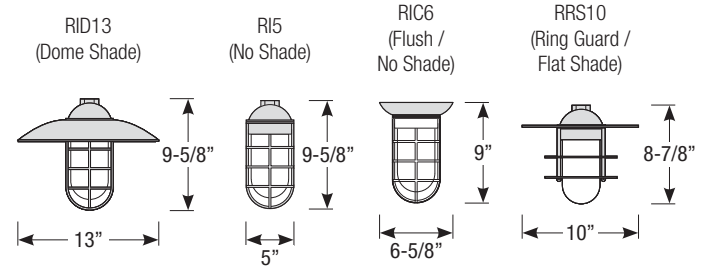

RETRO INDUSTRIAL

Aluminum Shade
with Glass Options

Catalog #:

Project:

Date:

Type:

Notes:

Electrical

- 120V input (277V available in arm and post option only)
- Integrated power supply allows the fixture to be connected directly into line voltage
- Pre-wired and ready for install
- LED is dimmable with Incandescent/Triac dimmers

Mounting

- 1/2" IP for arm, ceiling flush mount, stem or post mount options
- 9' Pendant cord available in black or white cord (includes 5" canopy with the same finish as the shade)

Finishes

- Shade and mounting finish options
- Available in 21 standard and 2 specialty finishes with optional coastal coating to protect finish in coastal environments (add "-C" to the finish)
- Consult factory for custom finish options

Glass Type

- Each luminaire includes a glass enclosure, must specify glass type. Glass is available in clear (-CG), frosted (-FG) or opal (-OG)

Listing

UL listed to US and Canadian standards for wet locations

Retro Industrial Order Matrix (Example: RID13MRD-CG-2)

Shade Style	Lamp / LED	Finish	Coastal Coating Option	Glass Type	Mounting Type
RID13 (Dome Shade)	M (Medium Base, 100W max.)	ABL (Aegean Blue)	(blank) ((No coating)	-CG (Clear Glass)	-2 (1/2" IP)
RI5 (No Shade)	GU2413¹ (13W GU24 / 2700K)	BB (Burnished Bronze)	-C (Coating)	-FG (Frosted Glass)	-B (Black Cord Pendant)
RIC6* (Flush / No Shade)	GU2418¹ (18W GU24 / 2700K)	BK (Gloss Black)			-W (White Cord Pendant)
RRS10 (Ring Guard / Flat Shade)	GU2426¹ (26W GU24 / 2700K)	BLU (Blue)			-F (Flush Mount)
	LED1227^{1,2} (12W LED / 2700K / 90 CRI / 844lm)	DVG (Dove Gray)			
	LED1230^{1,2} (12W LED / 3000K / 90 CRI / 861lm)	FLG (Flannel Gray)			
	LED1235^{1,2} (12W LED / 3500K / 90 CRI / 872lm)	GA (Galvanized)			
	LED1240^{1,2} (12W LED / 4000K / 90 CRI / 889lm)	LG (Lime Green)			
		MB (Matte Black)			
		MBL (Midnight Blue)			
		PNA (Painted Natural Aluminum)			
		PNC (Painted Natural Copper)			
		RD (Red)			
		SGR (Sage Green)			
		SGW (Semi Gloss White)			
		SND (Sand)			
		SS (Satin Silver)			
		TBZ (Textured Bronze)			
		TGP (Textured Graphite)			
		TNG (Tangerine)			
		TTL (Tahitian Teal)			
		TTL (Tahitian Teal)			
		WT (Gloss White)			

* Flush mount only

1. Lamps must be specified, and are not included in shade cost
2. Lumen are raw LED value

KEY: Standard Finishes

ABL (Aegean Blue)	LG (Lime Green)	SGR (Sage Green)
BB (Burnished Bronze)	MB (Matte Black)	SGW (Semi Gloss White)
BK (Gloss Black)	MBL (Midnight Blue)	SND (Sand)
BLU (Blue)	PNA (Painted Natural Aluminum)	SS (Satin Silver)
DVG (Dove Gray)	PNC (Painted Natural Copper)	TBZ (Textured Bronze)
FLG (Flannel Gray)	RD (Red)	TGP (Textured Graphite)

Specialty Finishes

TNG (Tangerine)	GA (Galvanized)

Spec-00038 Revised 03/27/2020

14508 Nelson Ave. City of Industry, CA 91744 • tel: 626.336.4511 • fax: 626.330.4266 • www.TroyRLM.com
©2020 Troy-RLM Lighting, A Division of Troy-CSL Lighting, Inc.
All rights reserved. Subject to change without notice.