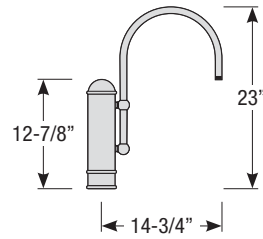

RETRO INDUSTRIAL

Aluminum Shade
with Glass Options

Catalog #:

Project:

Date:

Type:

Notes:

Post / Wall Mount Order Matrix (Example: 2P1RD)

Pipe	Mount Type	Finish	Input Voltage
2 (1/2" IP)	P1 (Single Post Mount) P2 (Double Post Mount) W1 (Traditional Wall Mount)	ABL (Aegean Blue)	(blank) (120V)
		BB (Burnished Bronze)	-27³ (277V)
		BK (Gloss Black)	
	BLU (Blue)		
	DVG (Dove Gray)		
	FLG (Flannel Gray)		
	GA (Galvanized)		
	LG (Lime Green)		
	MB (Matte Black)		
	MBL (Midnight Blue)		
	PNA (Painted Natural Aluminum)		
	PNC (Painted Natural Copper)		
	RD (Red)		
	SGR (Sage Green)		
	SGW (Semi Gloss White)		
	SND (Sand)		
SS (Satin Silver)			
TBZ (Textured Bronze)			
TGP (Textured Graphite)			
TNG (Tangerine)			
TTL (Tahitian Teal)			
WT (Gloss White)			

3. Post mount only

Single Post Mount