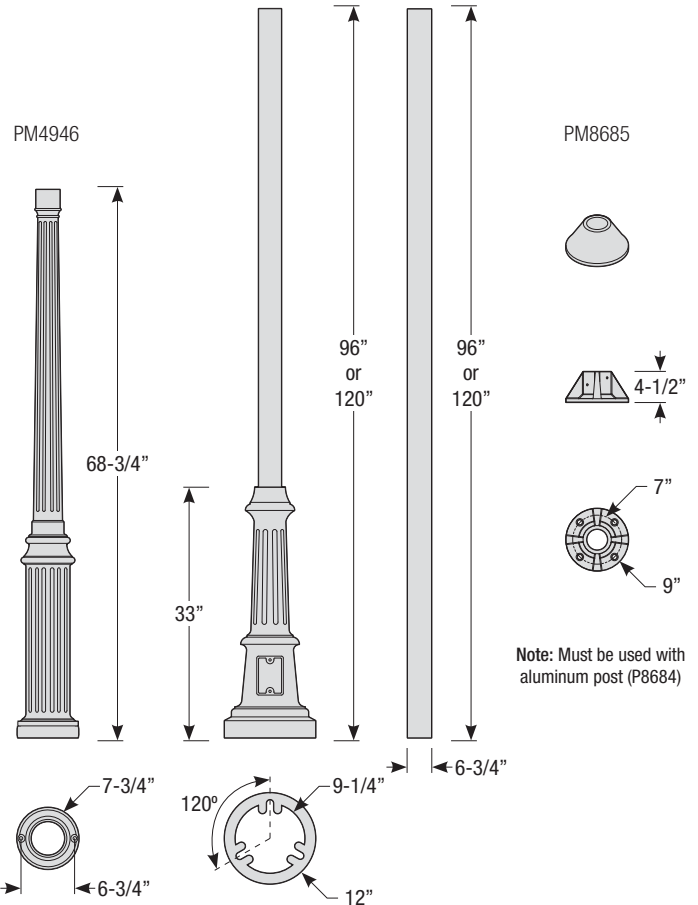

P8683

P8684

Note: Must be used with aluminum post (P8684)

Standard Finishes

■ ABL (Aegean Blue)	■ PNC (Painted Natural Copper)
■ BB (Burnished Bronze)	■ RD (Red)
■ BK (Gloss Black)	■ SGR (Sage Green)
■ BLU (Blue)	■ SGW (Semi Gloss White)
■ DVG (Dove Gray)	■ SND (Sand)
■ FLG (Flannel Gray)	■ SS (Satin Silver)
■ LG (Lime Green)	■ TBZ (Textured Bronze)
■ MB (Matte Black)	■ TGP (Textured Graphite)
■ MBL (Midnight Blue)	■ TNG (Tangerine)
■ PNA (Painted Natural Aluminum)	■ TTL (Tahitian Teal)
	■ WT (Gloss White)

Specialty Finishes

■ GA (Galvanized)

Spec-00038 Revised 03/27/2020