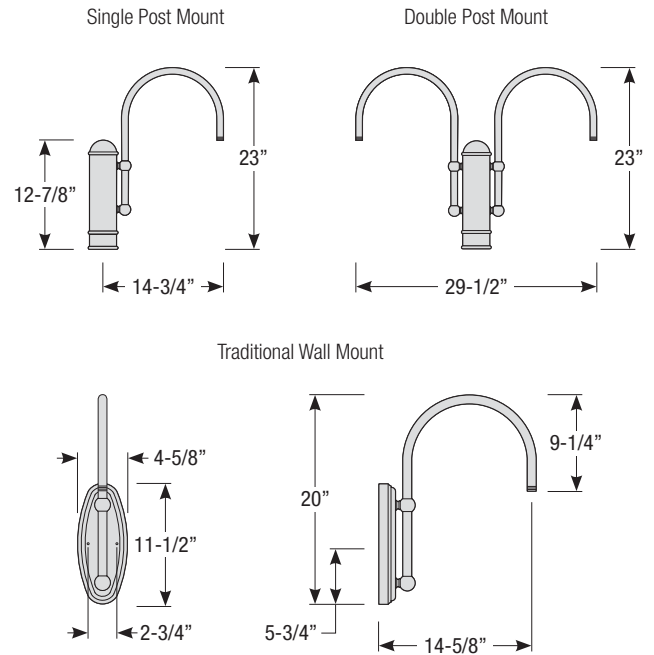

RETRO INDUSTRIAL

Aluminum Shade
with Glass Options

Catalog #:

Project:

Type:

Date:

Notes:

Post / Wall Mount Order Matrix (Example: 2P1RD)

Pipe	Mount Type	Finish	Input Voltage
2 (1/2" IP)	P1 (Single Post Mount) P2 (Double Post Mount) W1 (Traditional Wall Mount)	ABL (Aegean Blue)	(blank) (120V)
		BB (Burnished Bronze)	-27³ (277V)
		BK (Gloss Black)	
	BLU (Blue)		
	DVG (Dove Gray)		
	FLG (Flannel Gray)		
	GA (Galvanized)		
	LG (Lime Green)		
	MB (Matte Black)		
	MBL (Midnight Blue)		
	PNA (Painted Natural Aluminum)		
	PNC (Painted Natural Copper)		
	RD (Red)		
	SGR (Sage Green)		
	SGW (Semi Gloss White)		
	SND (Sand)		
	SS (Satin Silver)		
TBZ (Textured Bronze)			
TGP (Textured Graphite)			
TNG (Tangerine)			
TTL (Tahitian Teal)			
WT (Gloss White)			
YEL (Yellow)			

3. Post mount only