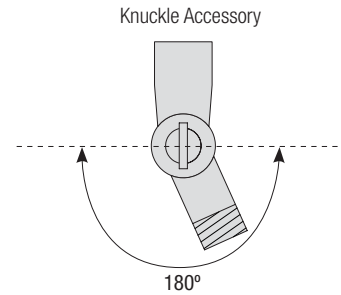

RETRO INDUSTRIAL

Aluminum Shade
with Glass Options

Catalog #:

Project:

Type:

Date:

Notes:

Knuckle Accessory Order Matrix (Example: 2KNLRD)

Pipe	Finish	Finish	Coastal Coating Option
2 (1/2" IP)	KNL (Adjustable 180° Knuckle for Arm Mounts)	ABL (Aegean Blue)	(blank) (No coating)
3 (3/4" IP)		BB (Burnished Bronze) BK (Gloss Black) BLU (Blue) DVG (Dove Gray) FLG (Flannel Gray) GA (Galvanized) LG (Lime Green) MB (Matte Black) MBL (Midnight Blue) PNA (Painted Natural Aluminum) PNC (Painted Natural Copper) RD (Red) SGR (Sage Green) SGW (Semi Gloss White) SND (Sand) SS (Satin Silver) TBZ (Textured Bronze) TGP (Textured Graphite) TNG (Tangerine) TTL (Tahitian Teal) WT (Gloss White) YEL (Yellow)	-C (Coating)

Description

Adjustable knuckle for arm mounts that allow luminaire to be rotated up to 180°.

KEY: Standard Finishes

ABL (Aegean Blue)	LG (Lime Green)	SGR (Sage Green)
BB (Burnished Bronze)	MB (Matte Black)	SGW (Semi Gloss White)
BK (Gloss Black)	MBL (Midnight Blue)	SND (Sand)
BLU (Blue)	PNA (Painted Natural Aluminum)	SS (Satin Silver)
DVG (Dove Gray)	PNC (Painted Natural Copper)	TBZ (Textured Bronze)
FLG (Flannel Gray)	RD (Red)	TGP (Textured Graphite)

Specialty Finishes

TNG (Tangerine)	GA (Galvanized)
TTL (Tahitian Teal)	
WT (Gloss White)	
YEL (Yellow)