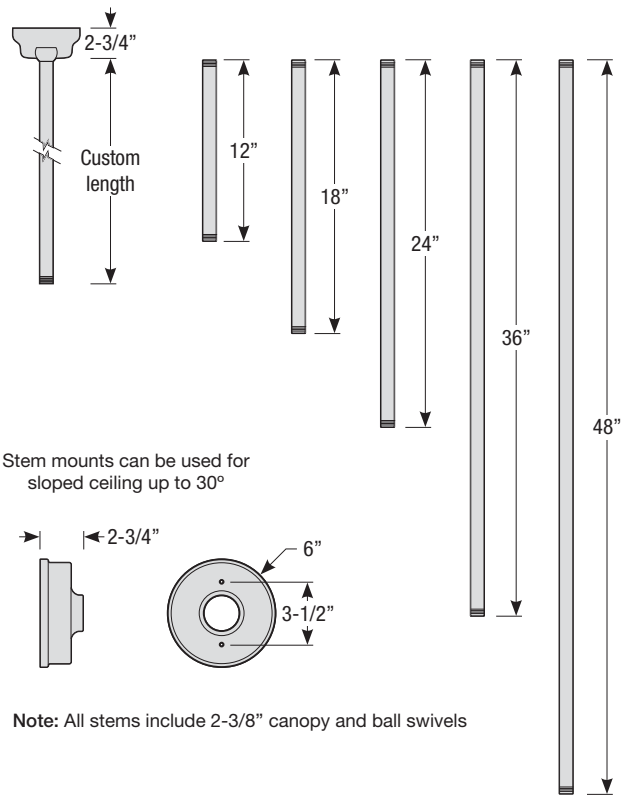

RETRO INDUSTRIAL

Aluminum Shade
with Glass Options

Catalog #:

Project:

Date:

Type:

Notes:

Stem Mount Order Matrix (Example: 2HS18RD)

Pipe	Stem Length	Finish	Coastal Coating Option
2 (1/2" IP)	HS12 (12")	ABL (Aegean Blue)	(blank) (No coating)
	HS18 (18")	BB (Burnished Bronze)	-C (Coating)
	HS24 (24")	BK (Gloss Black)	
	HS36 (36")	BLU (Blue)	
	HS48 (48")	DVG (Dove Gray)	
	HS_ (Custom length from 2" up to 60")	FLG (Flannel Gray)	
		GA (Galvanized)	
		LG (Lime Green)	
		MB (Matte Black)	
		MBL (Midnight Blue)	
		PNA (Painted Natural Aluminum)	
		PNC (Painted Natural Copper)	
		RD (Red)	
		SGR (Sage Green)	
	SGW (Semi Gloss White)		
	SND (Sand)		
	SS (Satin Silver)		
	TBZ (Textured Bronze)		
	TGP (Textured Graphite)		
	TNG (Tangerine)		
	TTL (Tahitian Teal)		
	WT (Gloss White)		
	YEL (Yellow)		

Stem mounts can be used for sloped ceiling up to 30°

Note: All stems include 2-3/8" canopy and ball swivels

KEY: Standard Finishes

ABL (Aegean Blue)	LG (Lime Green)	SGR (Sage Green)
BB (Burnished Bronze)	MB (Matte Black)	SGW (Semi Gloss White)
BK (Gloss Black)	MBL (Midnight Blue)	SND (Sand)
BLU (Blue)	PNA (Painted Natural Aluminum)	SS (Satin Silver)
DVG (Dove Gray)	PNC (Painted Natural Copper)	TBZ (Textured Bronze)
FLG (Flannel Gray)	RD (Red)	TGP (Textured Graphite)

Specialty Finishes

TNG (Tangerine)	GA (Galvanized)
TTL (Tahitian Teal)	
WT (Gloss White)	
YEL (Yellow)