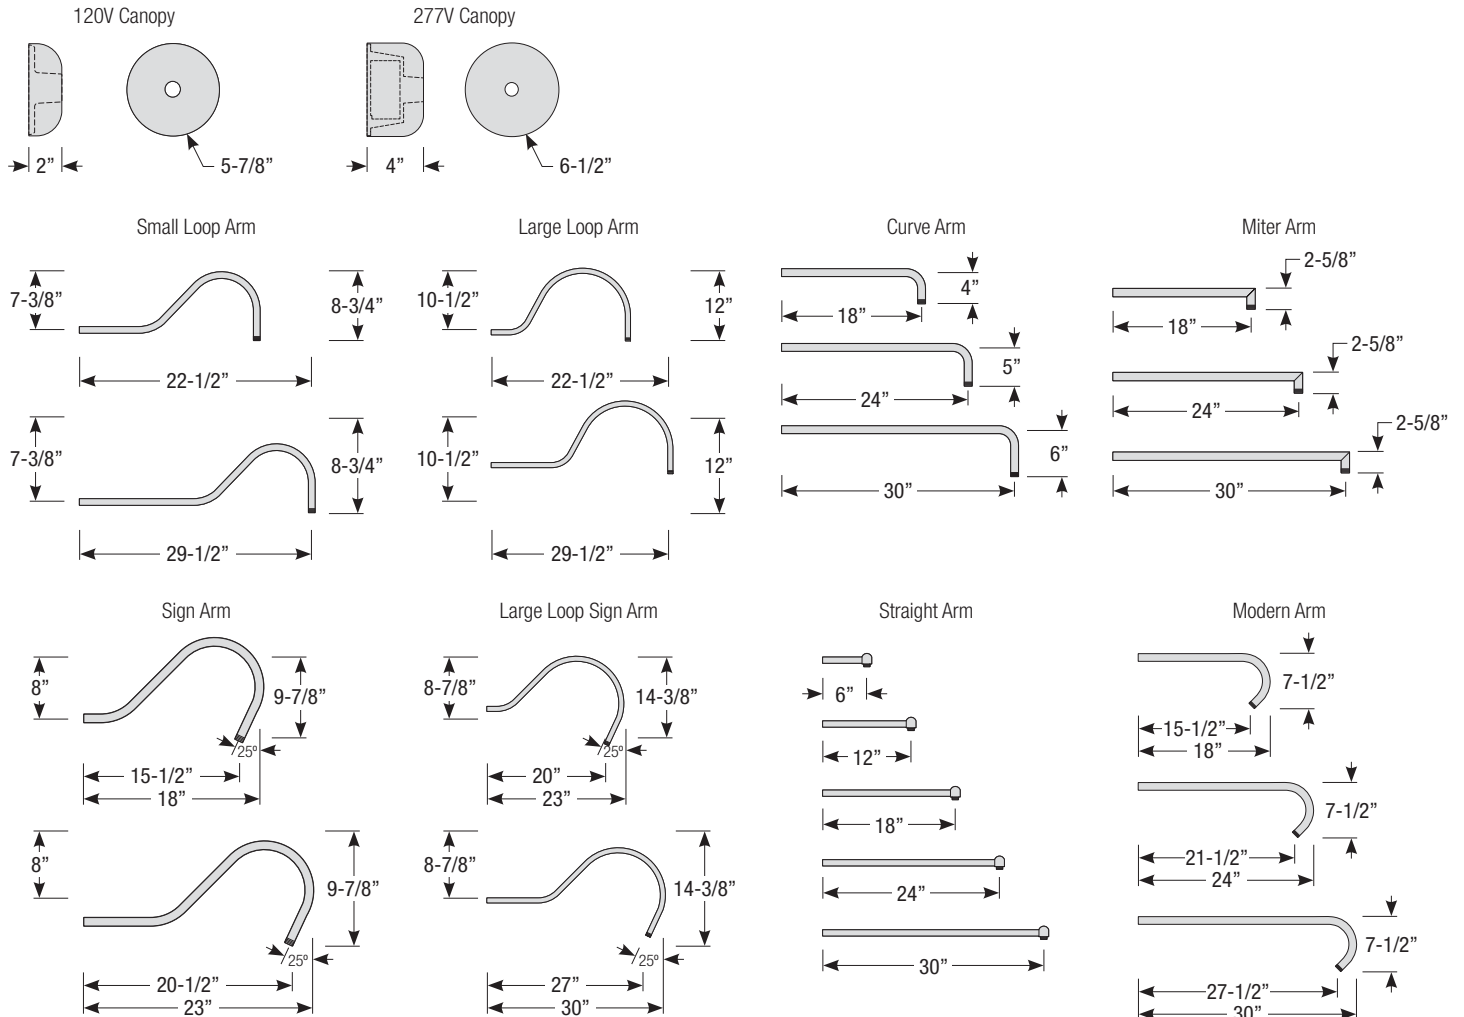

Standard Finishes

	ABL (Aegean Blue)		RD (Red)
	BB (Burnished Bronze)		SGR (Sage Green)
	BK (Gloss Black)		SGW (Semi Gloss White)
	BLU (Blue)		SND (Sand)
	DVG (Dove Gray)		SS (Satin Silver)
	FLG (Flannel Gray)		TBZ (Textured Bronze)
	LG (Lime Green)		TGP (Textured Graphite)
	MB (Matte Black)		TNG (Tangerine)
	MBL (Midnight Blue)		TTL (Tahitian Teal)
	PNA (Painted Natural Aluminum)		WT (Gloss White)
	PNC (Painted Natural Copper)		YEL (Yellow)

Specialty Finishes

	GA (Galvanized)

Note: All arm mounts include canopy

Spec-00038 Revised 09/16/2020