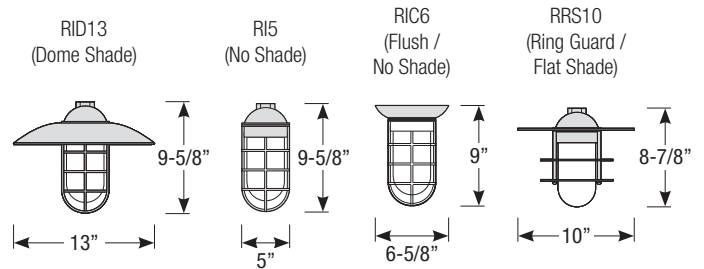

RETRO INDUSTRIAL

Aluminum Shade
with Glass Options

Catalog #:

Project:

Type:

Date:

Notes:

Electrical

- 120V input (277V available in arm and post option only)
- Integrated power supply allows the fixture to be connected directly into line voltage
- Pre-wired and ready for install
- LED is dimmable with Incandescent/Triac dimmers

Mounting

- 1/2" IP for arm, ceiling flush mount, stem or post mount options
- 9' Pendant cord available in black or white cord (includes 5" canopy with the same finish as the shade)

Finishes

- Shade and mounting finish options
- Available in 21 standard and 2 specialty finishes with optional coastal coating to protect finish in coastal environments (add "-C" to the finish)
- Consult factory for custom finish options

Glass Type

- Each luminaire includes a glass enclosure, must specify glass type. Glass is available in clear (-CG), frosted (-FG) or opal (-OG)

Listing

UL listed to US and Canadian standards for wet locations

Retro Industrial Order Matrix (Example: RID13MRD-CG-2)

Shade Style	Lamp / LED	Finish	Coastal Coating Option	Glass Type	Mounting Type
RID13 (Dome Shade)	M (Medium Base, 100W max.)	ABL Aegean Blue	(blank) (No coating)	-CG (Clear Glass)	-2 (1/2" IP)
RI5 (No Shade)	LED1227^{1,2} (12W LED / 2700K / 90 CRI / 844lm)	BB (Burnished Bronze)	-C (Coating)	-FG (Frosted Glass)	-B (Black Cord Pendant)
RIC6* (Flush / No Shade)	LED1230^{1,2} (12W LED / 3000K / 90 CRI / 861lm)	BK (Gloss Black)			-W (White Cord Pendant)
RRS10 (Ring Guard / Flat Shade)	LED1235^{1,2} (12W LED / 3500K / 90 CRI / 872lm)	BLU (Blue)			-F (Flush Mount)
	LED1240^{1,2} (12W LED / 4000K / 90 CRI / 889lm)	DVG (Dove Gray)			
		FLG (Flannel Gray)			
		GA (Galvanized)			
		LG (Lime Green)			
		MB (Matte Black)			
		MBL (Midnight Blue)			
		PNA (Painted Natural Aluminum)			
		PNC (Painted Natural Copper)			
		RD (Red)			
		SGR (Sage Green)			
		SGW (Semi Gloss White)			
		SND (Sand)			
		SS (Satin Silver)			
		TBZ (Textured Bronze)			
		TGP (Textured Graphite)			
		TNG (Tangerine)			
		TTL (Tahitian Teal)			
		WT (Gloss White)			
		YEL (Yellow)			

* Flush mount only

1. Lamps must be specified, and are not included in shade cost
2. Lumen are raw LED value

KEY: Standard Finishes

ABL (Aegean Blue)	LG (Lime Green)	SGR (Sage Green)
BB (Burnished Bronze)	MB (Matte Black)	SGW (Semi Gloss White)
BK (Gloss Black)	MBL (Midnight Blue)	SND (Sand)
BLU (Blue)	PNA (Painted Natural Aluminum)	SS (Satin Silver)
DVG (Dove Gray)	PNC (Painted Natural Copper)	TBZ (Textured Bronze)
FLG (Flannel Gray)	RD (Red)	TGP (Textured Graphite)

Specialty Finishes

TNG (Tangerine)	GA (Galvanized)

TTL (Tahitian Teal)
WT (Gloss White)
YEL (Yellow)

Spec-00038 Revised 09/16/2020

14508 Nelson Ave. City of Industry, CA 91744 • tel: 626.336.4511 • fax: 626.330.4266 • www.TroyRLM.com
©2020 Troy-RLM Lighting, A Division of Troy-CSL Lighting, Inc. All rights reserved. Subject to change without notice.