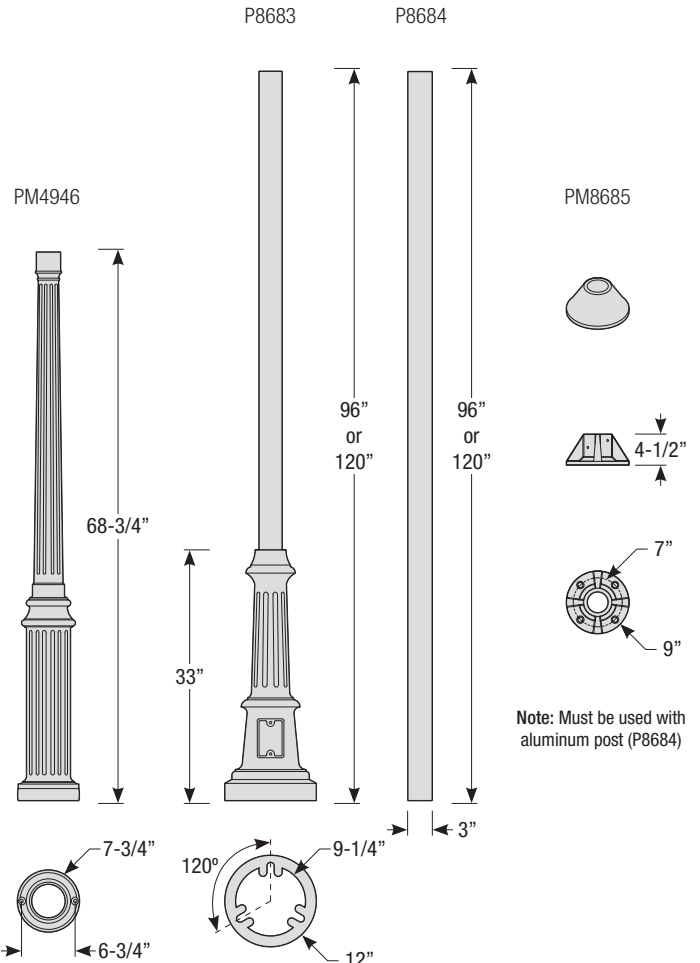

Post Type Order Matrix (Example: P8683-96RD)

Post Type	Finish
PM4946 (Cast Aluminum Post)	ABL (Aegean Blue)
P8683-96 (Cast Aluminum Base w/ 96" Aluminum Post)	BB (Burnished Bronze)
P8683-120 (Cast Aluminum Base w/ 120" Aluminum Post)	BK (Gloss Black)
P8684-96 (96" Straight Aluminum Post)	BLU (Blue)
P8684-120 (120" Straight Aluminum Post)	DVG (Dove Gray)
PM8685 (Cast Aluminum Pier Mount - must be used with straight aluminum post, P8684)	FLG (Flannel Gray)
	GA (Galvanized)
	LG (Lime Green)
	MB (Matte Black)
	MBL (Midnight Blue)
	PNA (Painted Natural Aluminum)
	PNC (Painted Natural Copper)
	RD (Red)
	SGR (Sage Green)
	SGW (Semi Gloss White)
	SND (Sand)
	SS (Satin Silver)
	TBZ (Textured Bronze)
	TGP (Textured Graphite)
	TNG (Tangerine)
	TTL (Tahitian Teal)
	WT (Gloss White)
	YEL (Yellow)