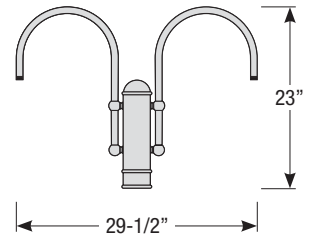

Double Post Mount