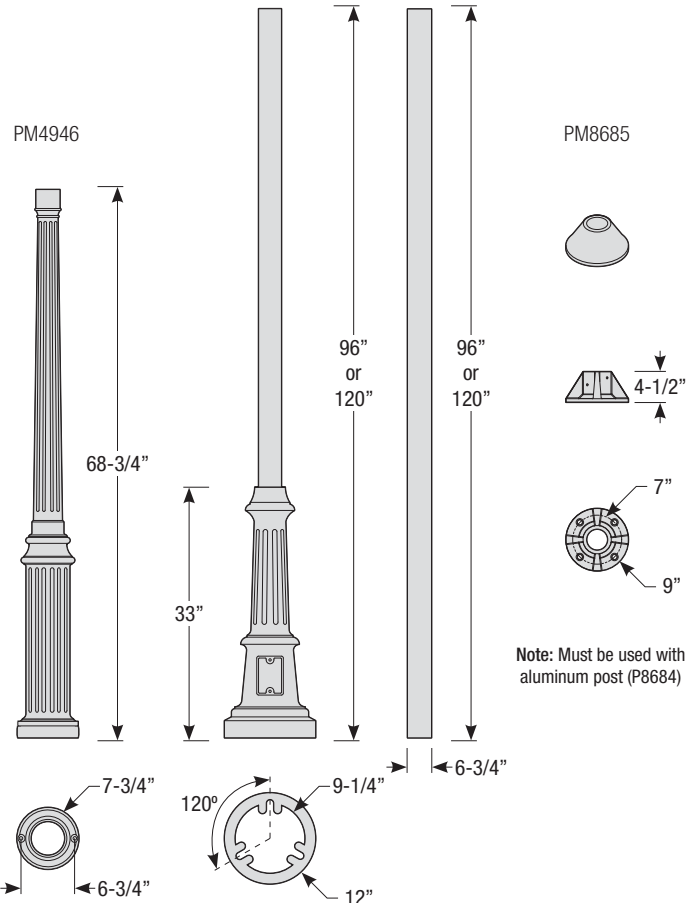

P8683

P8684

Spec-00039 Revised 03/27/2020