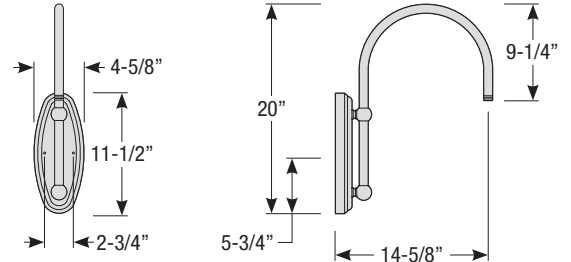

5. Post mount only

Single Post Mount

Double Post Mount

Traditional Wall Mount

Post Type Order Matrix (Example: P8683-96RD)

Post Type	Finish
PM4946 (Cast Aluminum Post)	ABL (Aegean Blue)
P8683-96 (Cast Aluminum Base w/ 96" Aluminum Post)	BB (Burnished Bronze)
P8683-120 (Cast Aluminum Base w/ 120" Aluminum Post)	BK (Gloss Black)
P8684-96 (96" Straight Aluminum Post)	BLU (Blue)
P8684-120 (120" Straight Aluminum Post)	DVG (Dove Gray)
PM8685 (Cast Aluminum Pier Mount - must be used with straight aluminum post, P8684)	FLG (Flannel Gray)
	GA (Galvanized)
	LG (Lime Green)
	MB (Matte Black)
	MBL (Midnight Blue)
	PNA (Painted Natural Aluminum)
	PNC (Painted Natural Copper)
	RD (Red)
	SGR (Sage Green)
	SGW (Semi Gloss White)
	SND (Sand)
	SS (Satin Silver)
	TBZ (Textured Bronze)
	TGP (Textured Graphite)
	TNG (Tangerine)
	TTL (Tahitian Teal)
	WT (Gloss White)