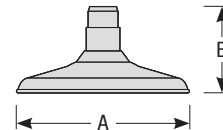

SHALLOW HEAVY DUTY

Aluminum Shade
with Glass and Guard Options

Catalog #:

Project:

Date:

Type:

Notes:

Electrical

- 120V input (277V available in arm and post option only)
- Integrated power supply allows the fixture to be connected directly into line voltage
- Pre-wired and ready for install
- LED is dimmable with Incandescent/Triac dimmers

Mounting

- 1/2" or 3/4" IP for arms. Flush mount, stems and post available only in 1/2"
- 9' Pendant cord available in black or white cord (includes 5" canopy with the same finish as the shade)

Finishes

- Shade and mounting finish options
- Available in 21 standard and 2 specialty finishes with optional coastal coating to protect finish in coastal environments (add "-C" to the finish)
- Inner shade is painted gloss white
- Consult factory for custom finish options

Optional Accessories

- Glass, Cast Guard, Wire Cage or Wire Guard options available

Listing

UL listed to US and Canadian standards for wet locations

	A	B
RHS14	14"	8-1/2"
RHS16	16"	9"

Shallow Heavy Duty Order Matrix (Example: RHS16GU2426RD-0GG-3)

Diameter	Lamp / LED	Finish	Coastal Coating Option	Accessories	Mounting Type
RHS14 (14") RHS16 (16")	M (Medium Base, 100W max.)	ABL (Aegean Blue)	(blank) (No coating)	(blank) (No accessories)	-2 (1/2" IP)
	GU2413¹ (13W GU24 / 2700K)	BB (Burnished Bronze)	-C (Coating)	-CG (Clear Glass)	-3 (3/4" IP)
	GU2418¹ (18W GU24 / 2700K)	BK (Gloss Black)		-FG (Frosted Glass)	-B (Black Cord Pendant)
	GU2426¹ (26W GU24 / 2700K)	BLU (Blue)		-CGG (Clear Glass w/ Cast Guard)	-W (White Cord Pendant)
	GU2432^{1,2} (32W GU24 / 2700K)	DVG (Dove Gray)		-FGG (Frosted Glass w/ Cast Guard)	-F (Flush Mount)
	GU2442^{1,2} (42W GU24 / 2700K)	FLG (Flannel Gray)		-CGWC (Clear Glass w/ Wire Cage)	
	LED1227^{1,3,4} (12W LED / 2700K / 90 CRI / 844lm)	GA (Galvanized)		-FGWC (Frosted Glass w/ Wire Cage)	
	LED1230^{1,3,4} (12W LED / 3000K / 90 CRI / 861lm)	LG (Lime Green)		-WG (Wire Guard)	
	LED1235^{1,3,4} (12W LED / 3500K / 90 CRI / 872lm)	MB (Matte Black)			
	LED1240^{1,3,4} (12W LED / 4000K / 90 CRI / 889lm)	MBL (Midnight Blue)			
	LED1827^{1,3,4} (18W LED / 2700K / 90 CRI / 1265lm)	PNA (Painted Natural Aluminum)			
	LED1830^{1,3,4} (18W LED / 3000K / 90 CRI / 1288lm)	PNC (Painted Natural Copper)			
	LED1835^{1,3,4} (18W LED / 3500K / 90 CRI / 1311lm)	RD (Red)			
	LED1840^{1,3,4} (18W LED / 4000K / 90 CRI / 1334lm)	SGR (Sage Green)			
		SGW (Semi Gloss White)			
		SND (Sand)			
		SS (Satin Silver)			
		TBZ (Textured Bronze)			
	TGP (Textured Graphite)				
	TNG (Tangerine)				
	TTL (Tahitian Teal)				
	WT (Gloss White)				

1. Lamps must be specified, and are not included in shade cost
2. Not for use in glass/cast guard/wire cage
3. Glass enclosure must be specified
4. Lumen are raw LED value

KEY: Standard Finishes

ABL (Aegean Blue)	LG (Lime Green)	SGR (Sage Green)
BB (Burnished Bronze)	MB (Matte Black)	SGW (Semi Gloss White)
BK (Gloss Black)	MBL (Midnight Blue)	SND (Sand)
BLU (Blue)	PNA (Painted Natural Aluminum)	SS (Satin Silver)
DVG (Dove Gray)	PNC (Painted Natural Copper)	TBZ (Textured Bronze)
FLG (Flannel Gray)	RD (Red)	TGP (Textured Graphite)

Specialty Finishes

TNG (Tangerine)	GA (Galvanized)
TTL (Tahitian Teal)	
WT (Gloss White)	

Spec-00039 Revised 03/27/2020