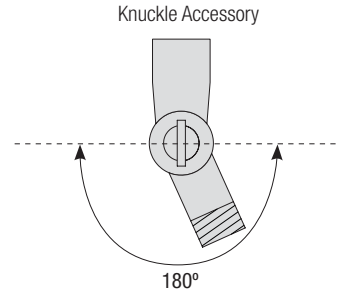

SHALLOW HEAVY DUTY

Aluminum Shade
with Glass and Guard Options

Catalog #:

Project:

Date:

Type:

Notes:

Knuckle Accessory Order Matrix (Example: 2KNLRD)

Pipe	Finish	Finish	Coastal Coating Option
2 (1/2" IP)	KNL (Adjustable 180° Knuckle for Arm Mounts)	ABL (Aegean Blue)	(blank) (No coating)
3 (3/4" IP)		BB (Burnished Bronze)	-C (Coating)
		BK (Gloss Black)	
		BLU (Blue)	
		DVG (Dove Gray)	
		FLG (Flannel Gray)	
		GA (Galvanized)	
		LG (Lime Green)	
		MB (Matte Black)	
		MBL (Midnight Blue)	
		PNA (Painted Natural Aluminum)	
		PNC (Painted Natural Copper)	
		RD (Red)	
		SGR (Sage Green)	
		SGW (Semi Gloss White)	
		SND (Sand)	
		SS (Satin Silver)	
		TBZ (Textured Bronze)	
		TGP (Textured Graphite)	
		TNG (Tangerine)	
		TTL (Tahitian Teal)	
		WT (Gloss White)	

Description

Adjustable knuckle for arm mounts that allow luminaire to be rotated up to 180°.

KEY: Standard Finishes

ABL (Aegean Blue)	LG (Lime Green)	SGR (Sage Green)
BB (Burnished Bronze)	MB (Matte Black)	SGW (Semi Gloss White)
BK (Gloss Black)	MBL (Midnight Blue)	SND (Sand)
BLU (Blue)	PNA (Painted Natural Aluminum)	SS (Satin Silver)
DVG (Dove Gray)	PNC (Painted Natural Copper)	TBZ (Textured Bronze)
FLG (Flannel Gray)	RD (Red)	TGP (Textured Graphite)

Specialty Finishes

TNG (Tangerine)	GA (Galvanized)
TTL (Tahitian Teal)	
WT (Gloss White)