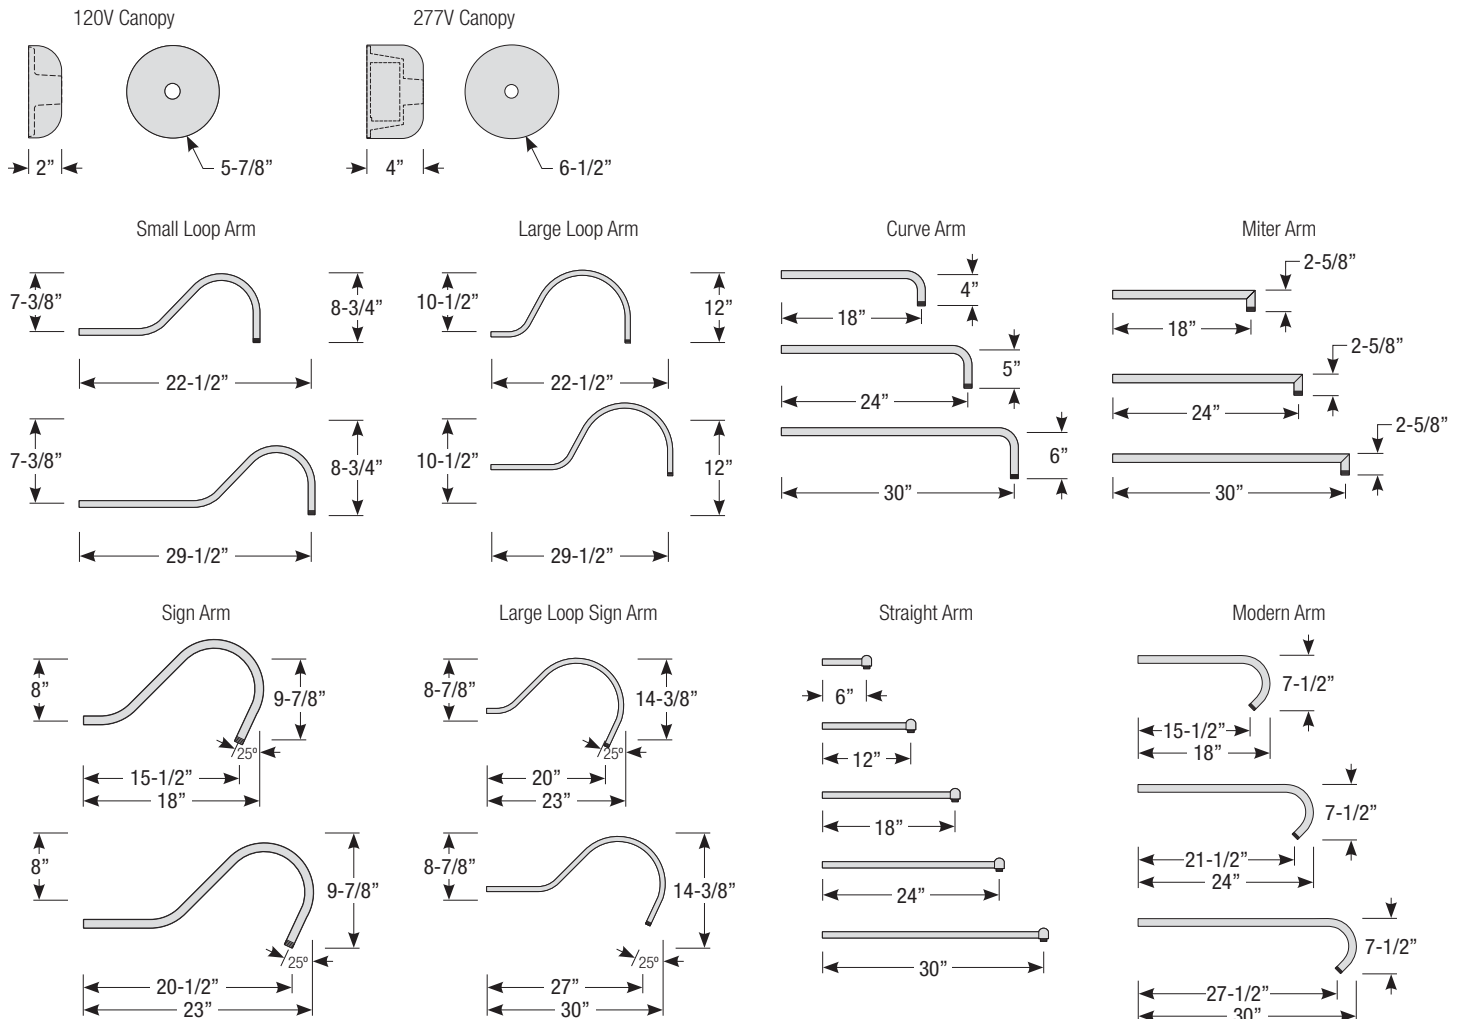

Standard Finishes

	ABL (Aegean Blue)		PNC (Painted Natural Copper)
	BB (Burnished Bronze)		RD (Red)
	BK (Gloss Black)		SGR (Sage Green)
	BLU (Blue)		SGW (Semi Gloss White)
	DVG (Dove Gray)		SND (Sand)
	FLG (Flannel Gray)		SS (Satin Silver)
	LG (Lime Green)		TBZ (Textured Bronze)
	MB (Matte Black)		TGP (Textured Graphite)
	MBL (Midnight Blue)		TNG (Tangerine)
	PNA (Painted Natural Aluminum)		TTL (Tahitian Teal)
			WT (Gloss White)

Specialty Finishes

	GA (Galvanized)

Note: All arm mounts include canopy

Spec-00039 Revised 03/27/2020