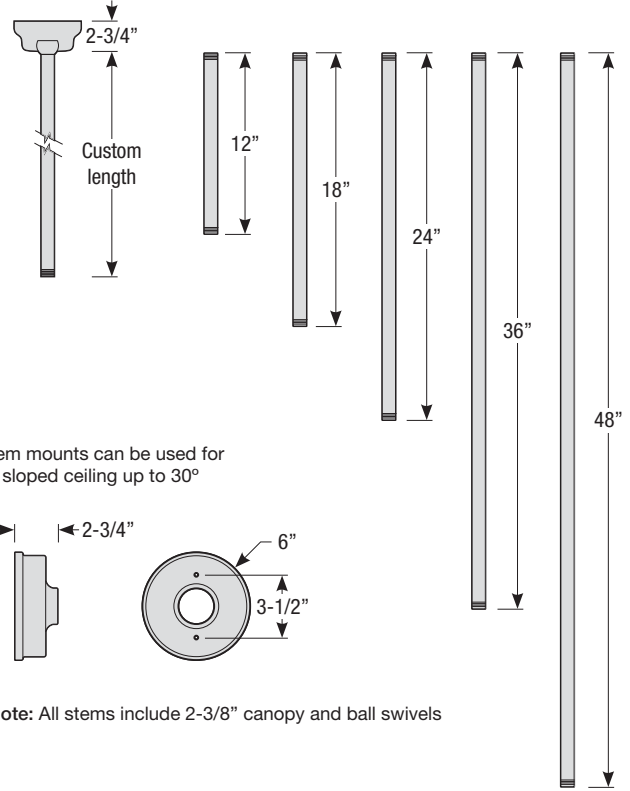

Mounting

- 1/2" or 3/4" IP for arms. Flush mount, stems and post available only in 1/2"
- 9' Pendant cord available in black or white cord (includes 5" canopy with the same finish as the shade)

Finishes

Project:

Date:

Type:

Notes:

Stem Mount Order Matrix (Example: 2HS18RD)

Pipe	Stem Length	Finish	Coastal Coating Option
2 (1/2" IP)	HS12 (12")	ABL (Aegean Blue)	(blank) (No coating)
	HS18 (18")	BB (Burnished Bronze)	-C (Coating)
	HS24 (24")	BK (Gloss Black)	
	HS36 (36")	BLU (Blue)	
	HS48 (48")	DVG (Dove Gray)	
	HS__ (Custom length from 2" up to 60")	FLG (Flannel Gray)	
		GA (Galvanized)	
		LG (Lime Green)	
		MB (Matte Black)	
		MBL (Midnight Blue)	
		PNA (Painted Natural Aluminum)	
		PNC (Painted Natural Copper)	
		RD (Red)	
		SGR (Sage Green)	
		SGW (Semi Gloss White)	
	SND (Sand)		
	SS (Satin Silver)		
	TBZ (Textured Bronze)		
	TGP (Textured Graphite)		
	TNG (Tangerine)		
	TTL (Tahitian Teal)		
	WT (Gloss White)		