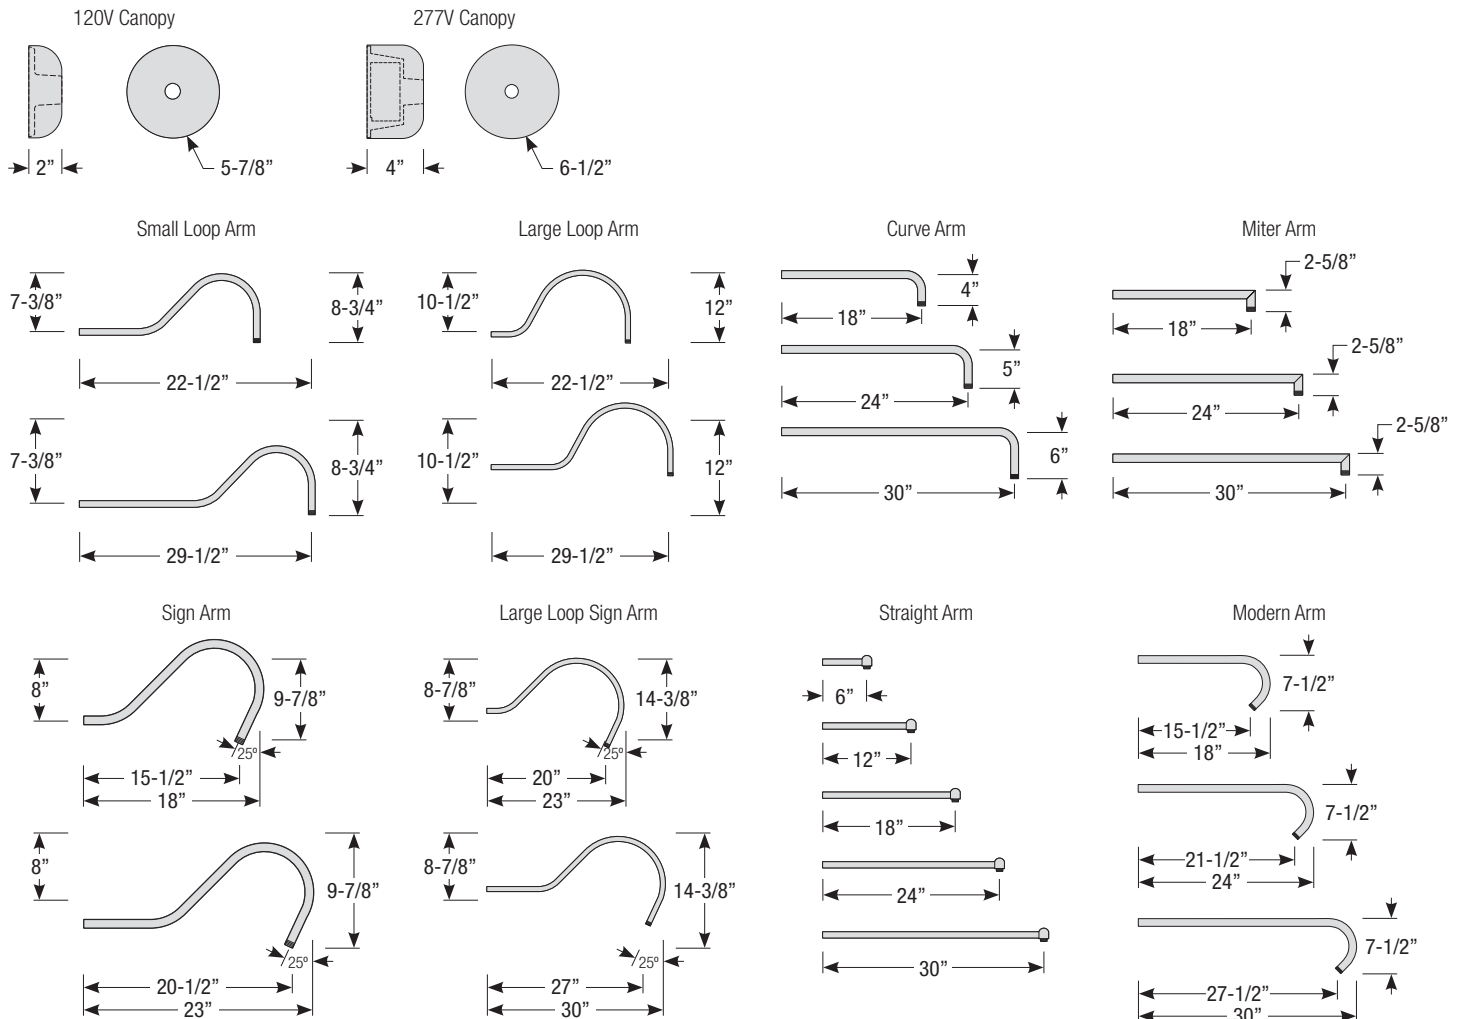

Standard Finishes

	ABL (Aegean Blue)		RD (Red)
	BB (Burnished Bronze)		SGR (Sage Green)
	BK (Gloss Black)		SGW (Semi Gloss White)
	BLU (Blue)		SND (Sand)
	DVG (Dove Gray)		SS (Satin Silver)
	FLG (Flannel Gray)		TBZ (Textured Bronze)
	LG (Lime Green)		TGP (Textured Graphite)
	MB (Matte Black)		TNG (Tangerine)
	MBL (Midnight Blue)		TTL (Tahitian Teal)
	PNA (Painted Natural Aluminum)		WT (Gloss White)
	PNC (Painted Natural Copper)		YEL (Yellow)

Specialty Finishes

	GA (Galvanized)

Note: All arm mounts include canopy

Spec-00039 Revised 09/16/2020

14508 Nelson Ave. City of Industry, CA 91744 • tel: 626.336.4511 • fax: 626.330.4266 • www.TroyRLM.com
©2020 Troy-RLM Lighting, A Division of Troy-CSL Lighting, Inc. All rights reserved. Subject to change without notice.