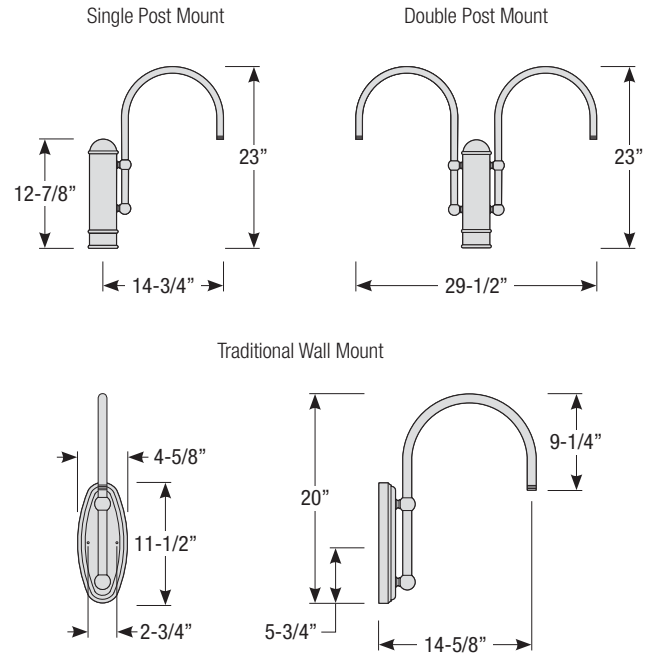

SHALLOW HEAVY DUTY

Aluminum Shade
with Glass and Guard Options

Catalog #:

Project:

Date:

Type:

Notes:

Post / Wall Mount Order Matrix (Example: 2W1RD)

Pipe	Mount Type	Finish	Input Voltage
2 (1/2" IP)	P1 (Single Post Mount) P2 (Double Post Mount) W1 (Traditional Wall Mount)	ABL (Aegean Blue)	(blank) (120V)
		BB (Burnished Bronze)	-27^s (277V)
		BK (Gloss Black)	
		BLU (Blue)	
		DVG (Dove Gray)	
		FLG (Flannel Gray)	
		GA (Galvanized)	
		LG (Lime Green)	
		MB (Matte Black)	
		MBL (Midnight Blue)	
		PNA (Painted Natural Aluminum)	
		PNC (Painted Natural Copper)	
		RD (Red)	
SGR (Sage Green)			
SGW (Semi Gloss White)			
SND (Sand)			
SS (Satin Silver)			
TBZ (Textured Bronze)			
TGP (Textured Graphite)			
TNG (Tangerine)			
TTL (Tahitian Teal)			
WT (Gloss White)			
YEL (Yellow)			

5. Post mount only

Post Type Order Matrix (Example: P8683-96RD)

Post Type	Finish
PM4946 (Cast Aluminum Post)	ABL (Aegean Blue)
P8683-96 (Cast Aluminum Base w/ 96" Aluminum Post)	BB (Burnished Bronze)
P8683-120 (Cast Aluminum Base w/ 120" Aluminum Post)	BK (Gloss Black)
P8684-96 (96" Straight Aluminum Post)	BLU (Blue)
P8684-120 (120" Straight Aluminum Post)	DVG (Dove Gray)
PM8685 (Cast Aluminum Pier Mount - must be used with straight aluminum post, P8684)	FLG (Flannel Gray)
	GA (Galvanized)
	LG (Lime Green)
	MB (Matte Black)
	MBL (Midnight Blue)
	PNA (Painted Natural Aluminum)
	PNC (Painted Natural Copper)
	RD (Red)
	SGR (Sage Green)
	SGW (Semi Gloss White)
	SND (Sand)
	SS (Satin Silver)
	TBZ (Textured Bronze)
	TGP (Textured Graphite)
	TNG (Tangerine)
	TTL (Tahitian Teal)
	WT (Gloss White)
	YEL (Yellow)

Standard Finishes

 ABL (Aegean Blue)	 RD (Red)
 BB (Burnished Bronze)	 SGR (Sage Green)
 BK (Gloss Black)	 SGW (Semi Gloss White)
 BLU (Blue)	 SND (Sand)
 DVG (Dove Gray)	 SS (Satin Silver)
 FLG (Flannel Gray)	 TBZ (Textured Bronze)
 LG (Lime Green)	 TGP (Textured Graphite)
 MB (Matte Black)	 TNG (Tangerine)
 MBL (Midnight Blue)	 TTL (Tahitian Teal)
 PNA (Painted Natural Aluminum)	 WT (Gloss White)
 PNC (Painted Natural Copper)	 YEL (Yellow)