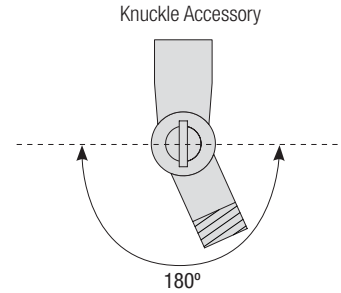

SHALLOW HEAVY DUTY

Aluminum Shade
with Glass and Guard Options

Catalog #:

Project:

Type:

Date:

Notes:

Knuckle Accessory Order Matrix (Example: 2KNLRD)

Pipe	Finish	Finish	Coastal Coating Option
2 (1/2" IP)	KNL (Adjustable 180° Knuckle for Arm Mounts)	ABL (Aegean Blue)	(blank) (No coating)
3 (3/4" IP)		BB (Burnished Bronze) BK (Gloss Black) BLU (Blue) DVG (Dove Gray) FLG (Flannel Gray) GA (Galvanized) LG (Lime Green) MB (Matte Black) MBL (Midnight Blue) PNA (Painted Natural Aluminum) PNC (Painted Natural Copper) RD (Red) SGR (Sage Green) SGW (Semi Gloss White) SND (Sand) SS (Satin Silver) TBZ (Textured Bronze) TGP (Textured Graphite) TNG (Tangerine) TTL (Tahitian Teal) WT (Gloss White) YEL (Yellow)	-C (Coating)

Description

Adjustable knuckle for arm mounts that allow luminaire to be rotated up to 180°.

KEY: Standard Finishes

ABL (Aegean Blue)	LG (Lime Green)	SGR (Sage Green)
BB (Burnished Bronze)	MB (Matte Black)	SGW (Semi Gloss White)
BK (Gloss Black)	MBL (Midnight Blue)	SND (Sand)
BLU (Blue)	PNA (Painted Natural Aluminum)	SS (Satin Silver)
DVG (Dove Gray)	PNC (Painted Natural Copper)	TBZ (Textured Bronze)
FLG (Flannel Gray)	RD (Red)	TGP (Textured Graphite)

Specialty Finishes

TNG (Tangerine)	GA (Galvanized)
TTL (Tahitian Teal)	
WT (Gloss White)	
YEL (Yellow)