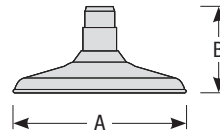

SHALLOW HEAVY DUTY

Aluminum Shade
with Glass and Guard Options

Catalog #:

Project:

Type:

Date:

Notes:

Electrical

- 120V input (277V available in arm and post option only)
- Integrated power supply allows the fixture to be connected directly into line voltage
- Pre-wired and ready for install
- LED is dimmable with Incandescent/Triac dimmers

Mounting

- 1/2" or 3/4" IP for arms. Flush mount, stems and post available only in 1/2"
- 9' Pendant cord available in black or white cord (includes 5" canopy with the same finish as the shade)

Finishes

- Shade and mounting finish options
- Available in 21 standard and 2 specialty finishes with optional coastal coating to protect finish in coastal environments (add "-C" to the finish)
- Inner shade is painted gloss white
- Consult factory for custom finish options

Optional Accessories

- Glass, Cast Guard, Wire Cage or Wire Guard options available

Listing

UL listed to US and Canadian standards for wet locations

	A	B
RHS14	14"	8-1/2"
RHS16	16"	9"

Shallow Heavy Duty Order Matrix (Example: RHS16LED1227RD-0GG-3)

Diameter	Lamp / LED	Finish	Coastal Coating Option	Accessories	Mounting Type
RHS14 (14")	M (Medium Base, 100W max.)	ABL Aegean Blue	(blank) (No coating)	(blank) (No accessories)	-2 (1/2" IP)
RHS16 (16")	LED1227^{1,2,3} (12W LED / 2700K / 90 CRI / 844lm)	BB (Burnished Bronze)	-C (Coating)	-CG (Clear Glass)	-3 (3/4" IP)
	LED1230^{1,2,3} (12W LED / 3000K / 90 CRI / 861lm)	BK (Gloss Black)		-FG (Frosted Glass)	-B (Black Cord Pendant)
	LED1235^{1,2,3} (12W LED / 3500K / 90 CRI / 872lm)	BLU (Blue)		-CGG (Clear Glass w/ Cast Guard)	-W (White Cord Pendant)
	LED1240^{1,2,3} (12W LED / 4000K / 90 CRI / 889lm)	DVG (Dove Gray)		-FGG (Frosted Glass w/ Cast Guard)	-F (Flush Mount)
	LED1827^{1,2,3} (18W LED / 2700K / 90 CRI / 1265lm)	FLG (Flannel Gray)		-CGWC (Clear Glass w/ Wire Cage)	
	LED1830^{1,2,3} (18W LED / 3000K / 90 CRI / 1288lm)	GA (Galvanized)		-FGWC (Frosted Glass w/ Wire Cage)	
	LED1835^{1,2,3} (18W LED / 3500K / 90 CRI / 1311lm)	LG (Lime Green)		-WG (Wire Guard)	
	LED1840^{1,2,3} (18W LED / 4000K / 90 CRI / 1334lm)	MB (Matte Black)			
		MBL (Midnight Blue)			
		PNA (Painted Natural Aluminum)			
		PNC (Painted Natural Copper)			
		RD (Red)			
		SGR (Sage Green)			
		SGW (Semi Gloss White)			
		SND (Sand)			
		SS (Satin Silver)			
		TBZ (Textured Bronze)			
		TGP (Textured Graphite)			
		TNG (Tangerine)			
		TTL (Tahitian Teal)			
		TTL (Tahitian Teal)			
		WT (Gloss White)			
		YEL (Yellow)			

1. Lamps must be specified, and are not included in shade cost
2. Glass enclosure must be specified
3. Lumen are raw LED value

KEY: Standard Finishes

ABL (Aegean Blue)	LG (Lime Green)	SGR (Sage Green)
BB (Burnished Bronze)	MB (Matte Black)	SGW (Semi Gloss White)
BK (Gloss Black)	MBL (Midnight Blue)	SND (Sand)
BLU (Blue)	PNA (Painted Natural Aluminum)	SS (Satin Silver)
DVG (Dove Gray)	PNC (Painted Natural Copper)	TBZ (Textured Bronze)
FLG (Flannel Gray)	RD (Red)	TGP (Textured Graphite)

Specialty Finishes

TNG (Tangerine)	GA (Galvanized)
TTL (Tahitian Teal)	
WT (Gloss White)	
YEL (Yellow)	

Spec-00039 Revised 09/16/2020

14508 Nelson Ave. City of Industry, CA 91744 • tel: 626.336.4511 • fax: 626.330.4266 • www.TroyRLM.com
©2020 Troy-RLM Lighting, A Division of Troy-CSL Lighting, Inc. All rights reserved. Subject to change without notice.