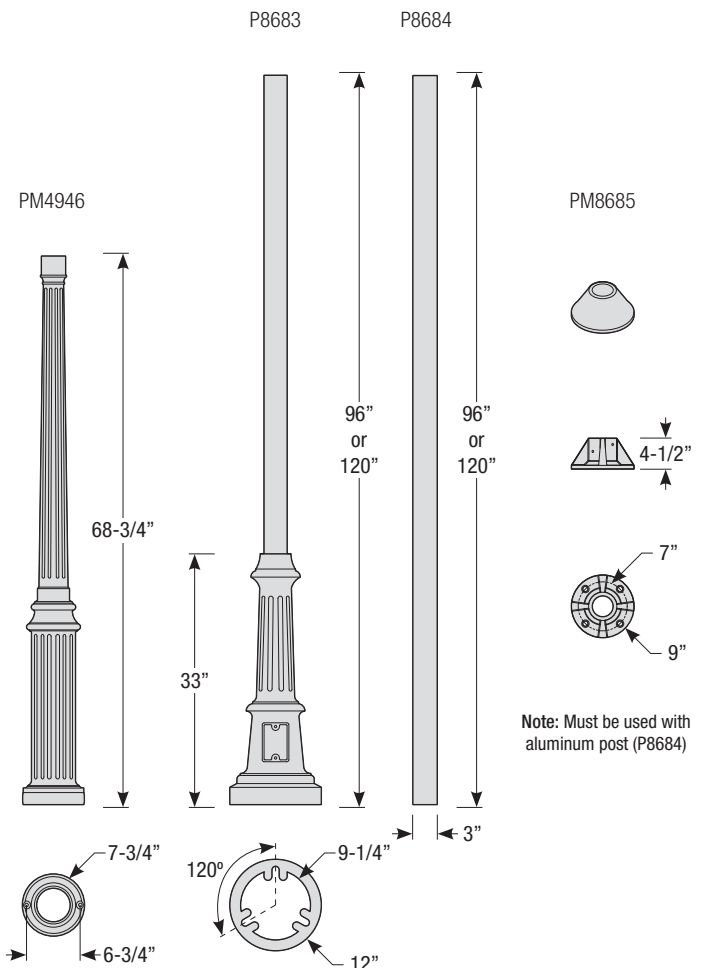

Specialty Finishes

 GA (Galvanized)

Note: Must be used with aluminum post (P8684)

Spec-00039 Revised 09/16/2020

14508 Nelson Ave. City of Industry, CA 91744 • tel: 626.336.4511 • fax: 626.330.4266 • www.TroyRLM.com
©2020 Troy-RLM Lighting, A Division of Troy-CSL Lighting, Inc. All rights reserved. Subject to change without notice.