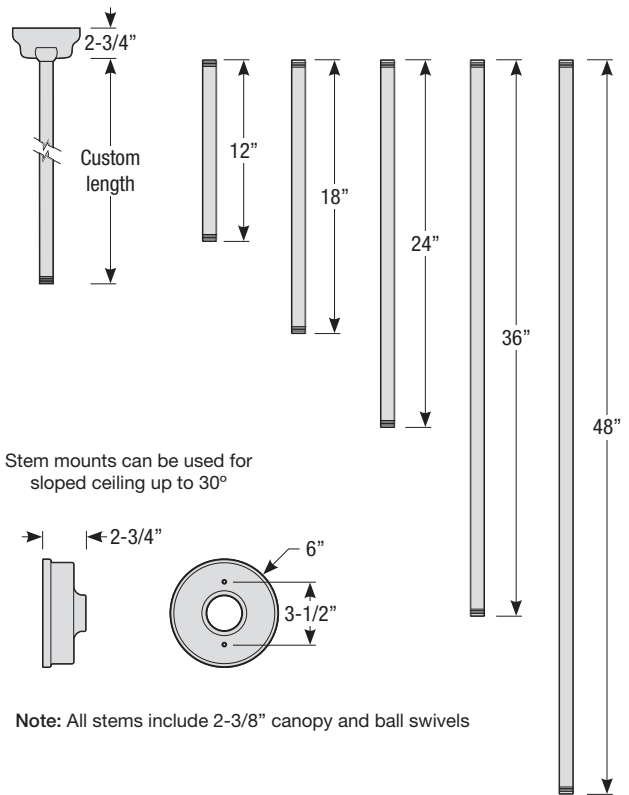

SHALLOW HEAVY DUTY

Aluminum Shade
with Glass and Guard Options

Catalog #:

Project:

Date:

Type:

Notes:

Stem Mount Order Matrix (Example: 2HS18RD)

Pipe	Stem Length	Finish	Coastal Coating Option
2 (1/2" IP)	HS12 (12")	ABL (Aegean Blue)	(blank) (No coating)
	HS18 (18")	BB (Burnished Bronze)	-C (Coating)
	HS24 (24")	BK (Gloss Black)	
	HS36 (36")	BLU (Blue)	
	HS48 (48")	DVG (Dove Gray)	
	HS (Custom length from 2" up to 60")	FLG (Flannel Gray)	
		GA (Galvanized)	
		LG (Lime Green)	
		MB (Matte Black)	
		MBL (Midnight Blue)	
		PNA (Painted Natural Aluminum)	
		PNC (Painted Natural Copper)	
		RD (Red)	
		SGR (Sage Green)	
	SGW (Semi Gloss White)		
	SND (Sand)		
	SS (Satin Silver)		
	TBZ (Textured Bronze)		
	TGP (Textured Graphite)		
	TNG (Tangerine)		
	TTL (Tahitian Teal)		
	WT (Gloss White)		
	YEL (Yellow)		

Note: All stems include 2-3/8" canopy and ball swivels

KEY: Standard Finishes

ABL (Aegean Blue)	LG (Lime Green)	SGR (Sage Green)
BB (Burnished Bronze)	MB (Matte Black)	SGW (Semi Gloss White)
BK (Gloss Black)	MBL (Midnight Blue)	SND (Sand)
BLU (Blue)	PNA (Painted Natural Aluminum)	SS (Satin Silver)
DVG (Dove Gray)	PNC (Painted Natural Copper)	TBZ (Textured Bronze)
FLG (Flannel Gray)	RD (Red)	TGP (Textured Graphite)

Specialty Finishes

TNG (Tangerine)	GA (Galvanized)
TTL (Tahitian Teal)	
WT (Gloss White)	
YEL (Yellow)