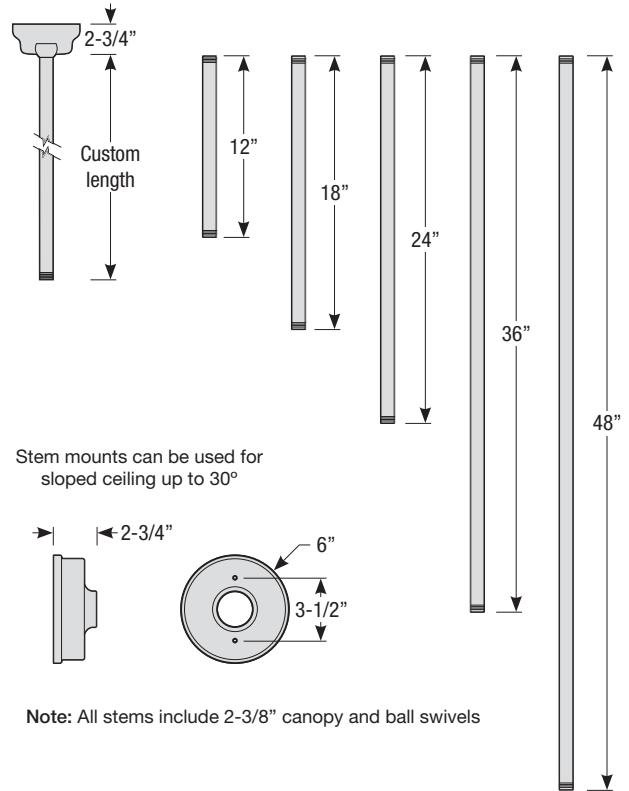

# STANDARD

Aluminum Shade  
with Glass and Guard Options

Catalog #:

Project:

Type:

Date:

Notes:

Note: All stems include 2-3/8" canopy and ball swivels