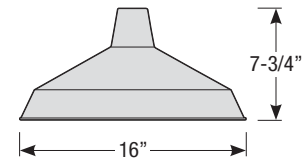

STANDARD

Aluminum Shade
with Glass and Guard Options

Catalog #:

Project:

Type:

Date:

Notes:

Electrical

- 120V input (277V available in arm and post option only)
- Integrated power supply allows the fixture to be connected directly into line voltage
- Pre-wired and ready for install
- LED is dimmable with Incandescent/Triac dimmers

Mounting

- 1/2" or 3/4" IP for arms. Flush mount, stems and post available only in 1/2"
- 9' Pendant cord available in black or white cord (includes 5" canopy with the same finish as the shade)

Finishes

- Shade and mounting finish options
- Available in 21 standard and 2 specialty finishes with optional coastal coating to protect finish in coastal environments (add "-C" to the finish)
- Inner shade is painted gloss white
- Consult factory for custom finish options

Optional Accessories

- Glass, Cast Guard, Wire Cage or Wire Guard options available

Listing

UL listed to US and Canadian standards for wet locations

Standard Order Matrix (Example: RS16MBK-2)

Diameter	Lamp	Finish	Coastal Coating Option	Optional Accessories	Mounting Type
RS16 (16")	M (Medium Base, 100W max.)	ABL Aegean Blue	(blank) (No coating)	-CG (Clear Glass)	-2 (1/2" IP)
	GU2413¹ (13W GU24 / 2700K)	BB (Burnished Bronze)	-C (Coating)	-FG (Frosted Glass)	-3 (3/4" IP)
	GU2418¹ (18W GU24 / 2700K)	BK (Gloss Black)		-CGG (Clear Glass w/ Cast Guard)	-B (Black Cord Pendant)
	GU2426¹ (26W GU24 / 2700K)	BLU (Blue)		-FGG (Frosted Glass w/ Cast Guard)	-W (White Cord Pendant)
	GU2432^{1,2} (32W GU24 / 2700K)	DVG (Dove Gray)		-CGWC (Clear Glass w/ Wire Cage)	-F (Flush Mount)
	GU2442^{1,2} (42W GU24 / 2700K)	FLG (Flannel Gray)		-FGWC (Frosted Glass w/ Wire Cage)	
	LED1227^{1,3,4} (12W LED / 2700K / 90 CRI / 844lm)	GA (Galvanized)		-WG (Wire Guard)	
	LED1230^{1,3,4} (12W LED / 3000K / 90 CRI / 861lm)	LG (Lime Green)			
	LED1235^{1,3,4} (12W LED / 3500K / 90 CRI / 872lm)	MB (Matte Black)			
	LED1240^{1,3,4} (12W LED / 4000K / 90 CRI / 889lm)	MBL (Midnight Blue)			
	LED1827^{1,3,4} (18W LED / 2700K / 90 CRI / 1265lm)	PNA (Painted Natural Aluminum)			
	LED1830^{1,3,4} (18W LED / 3000K / 90 CRI / 1288lm)	PNC (Painted Natural Copper)			
	LED1835^{1,3,4} (18W LED / 3500K / 90 CRI / 1311lm)	RD (Red)			
	LED1840^{1,3,4} (18W LED / 4000K / 90 CRI / 1334lm)	SGR (Sage Green)			
		SGW (Semi Gloss White)			
		SND (Sand)			
		SS (Satin Silver)			
		TBZ (Textured Bronze)			
		TGP (Textured Graphite)			
		TNG (Tangerine)			
		TTL (Tahitian Teal)			
	WT (Gloss White)				
	YEL (Yellow)				

1. Lamps must be specified, and are not included in shade cost
2. Not for use in glass/cast guard/wire cage
3. Glass enclosure must be specified
4. Lumen are raw LED value

KEY: Standard Finishes

ABL (Aegean Blue)	LG (Lime Green)	SGR (Sage Green)
BB (Burnished Bronze)	MB (Matte Black)	SGW (Semi Gloss White)
BK (Gloss Black)	MBL (Midnight Blue)	SND (Sand)
BLU (Blue)	PNA (Painted Natural Aluminum)	SS (Satin Silver)
DVG (Dove Gray)	PNC (Painted Natural Copper)	TBZ (Textured Bronze)
FLG (Flannel Gray)	RD (Red)	TGP (Textured Graphite)

Specialty Finishes

TNG (Tangerine)	GA (Galvanized)
TTL (Tahitian Teal)	
WT (Gloss White)	
YEL (Yellow)	

Spec-00040 Revised 08/11/2020

14508 Nelson Ave. City of Industry, CA 91744 • tel: 626.336.4511 • fax: 626.330.4266 • www.TroyRLM.com
©2020 Troy-RLM Lighting, A Division of Troy-CSL Lighting, Inc. All rights reserved. Subject to change without notice.