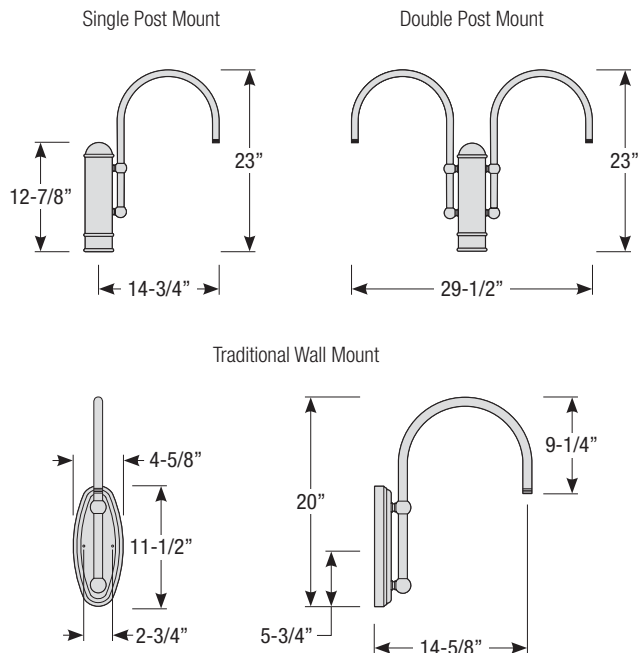

STANDARD

Aluminum Shade
with Glass and Guard Options

Catalog #:

Project:

Date:

Type:

Notes:

Post / Wall Mount Order Matrix (Example: 2W1BK)

Pipe	Mount Type	Finish	Input Voltage
2 (1/2" IP)	P1 (Single Post Mount) P2 (Double Post Mount) W1 (Traditional Wall Mount)	ABL (Aegean Blue)	(blank) (120V)
		BB (Burnished Bronze)	-27⁵ (277V)
		BK (Gloss Black)	
	BLU (Blue)		
	DVG (Dove Gray)		
	FLG (Flannel Gray)		
	GA (Galvanized)		
	LG (Lime Green)		
	MB (Matte Black)		
	MBL (Midnight Blue)		
	PNA (Painted Natural Aluminum)		
	PNC (Painted Natural Copper)		
	RD (Red)		
SGR (Sage Green)			
SGW (Semi Gloss White)			
SND (Sand)			
SS (Satin Silver)			
TBZ (Textured Bronze)			
TGP (Textured Graphite)			
TNG (Tangerine)			
TTL (Tahitian Teal)			
WT (Gloss White)			
YEL (Yellow)			

5. Post mount only