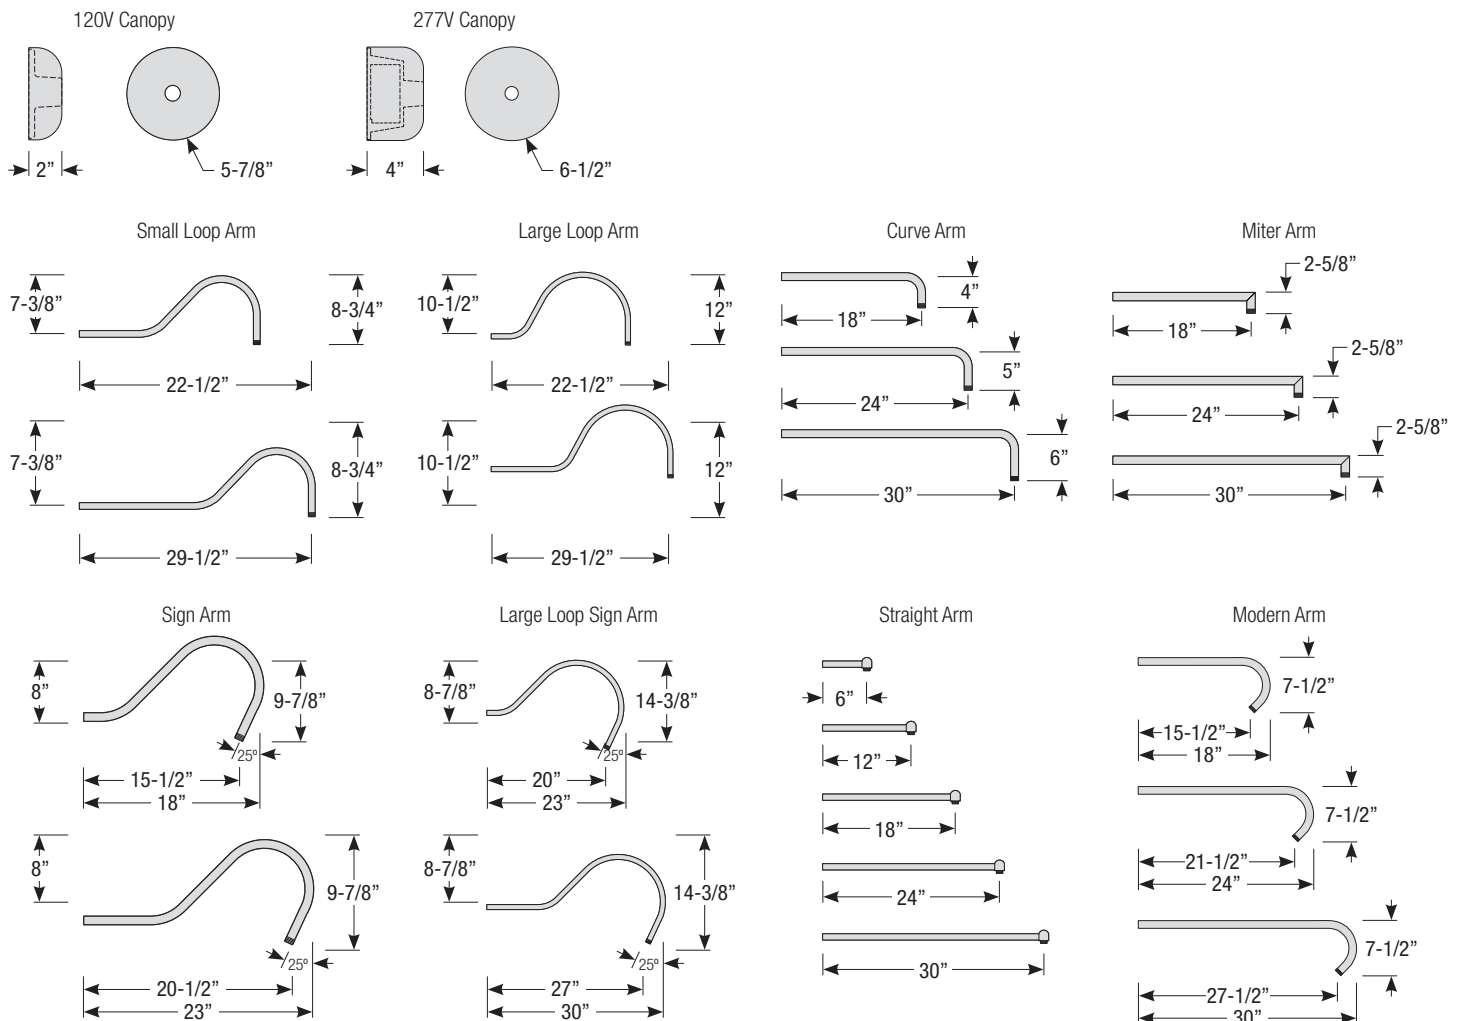

Standard Finishes

	ABL (Aegean Blue)		RD (Red)
	BB (Burnished Bronze)		SGR (Sage Green)
	BK (Gloss Black)		SGW (Semi Gloss White)
	BLU (Blue)		SND (Sand)
	DVG (Dove Gray)		SS (Satin Silver)
	FLG (Flannel Gray)		TBZ (Textured Bronze)
	LG (Lime Green)		TGP (Textured Graphite)
	MB (Matte Black)		TNG (Tangerine)
	MBL (Midnight Blue)		TTL (Tahitian Teal)
	PNA (Painted Natural Aluminum)		WT (Gloss White)
	PNC (Painted Natural Copper)		YEL (Yellow)

Specialty Finishes

	GA (Galvanized)

Note: All arm mounts include canopy

Spec-00040 Revised 08/11/2020

14508 Nelson Ave. City of Industry, CA 91744 • tel: 626.336.4511 • fax: 626.330.4266 • www.TroyRLM.com
©2020 Troy-RLM Lighting, A Division of Troy-CSL Lighting, Inc. All rights reserved. Subject to change without notice.