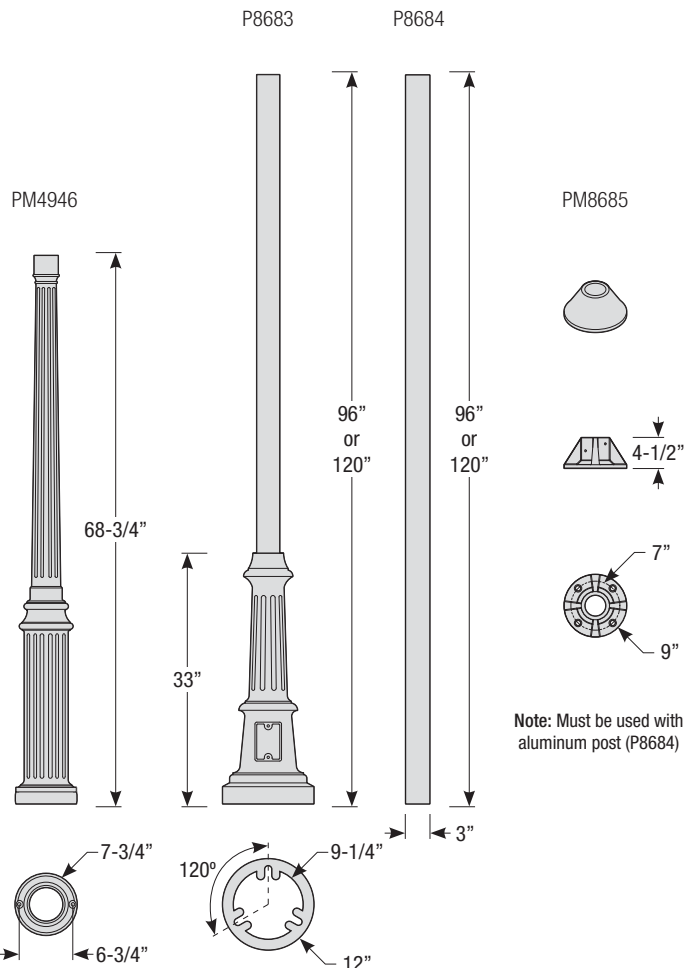

Post Type Order Matrix (Example: P8683-96BK)

Post Type	Finish
PM4946 (Cast Aluminum Post)	ABL (Aegean Blue)
P8683-96 (Cast Aluminum Base w/ 96" Aluminum Post)	BB (Burnished Bronze)
P8683-120 (Cast Aluminum Base w/ 120" Aluminum Post)	BK (Gloss Black)
P8684-96 (96" Straight Aluminum Post)	BLU (Blue)
P8684-120 (120" Straight Aluminum Post)	DVG (Dove Gray)
PM8685 (Cast Aluminum Pier Mount - must be used with straight aluminum post, P8684)	FLG (Flannel Gray)
	GA (Galvanized)
	LG (Lime Green)
	MB (Matte Black)
	MBL (Midnight Blue)
	PNA (Painted Natural Aluminum)
	PNC (Painted Natural Copper)
	RD (Red)
	SGR (Sage Green)
	SGW (Semi Gloss White)
	SND (Sand)
	SS (Satin Silver)
	TBZ (Textured Bronze)
	TGP (Textured Graphite)
	TNG (Tangerine)
	TTL (Tahitian Teal)
	WT (Gloss White)
	YEL (Yellow)