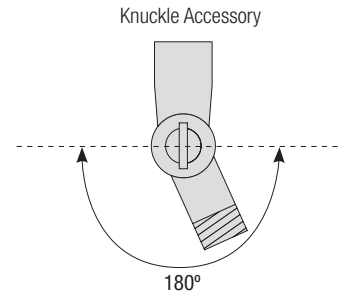

STANDARD

Aluminum Shade with Glass and Guard Options

Catalog #:

Project:

Type:

Date:

Notes:

Knuckle Accessory Order Matrix (Example: 2KNLBK)

Pipe	Finish	Finish	Coastal Coating Option
2 (1/2" IP)	KNL (Adjustable 180° Knuckle for Arm Mounts)	ABL (Aegean Blue)	(blank) (No coating)
3 (3/4" IP)		BB (Burnished Bronze) BK (Gloss Black) BLU (Blue) DVG (Dove Gray) FLG (Flannel Gray) GA (Galvanized) LG (Lime Green) MB (Matte Black) MBL (Midnight Blue) PNA (Painted Natural Aluminum) PNC (Painted Natural Copper) RD (Red) SGR (Sage Green) SGW (Semi Gloss White) SND (Sand) SS (Satin Silver) TBZ (Textured Bronze) TGP (Textured Graphite) TNG (Tangerine) TTL (Tahitian Teal) WT (Gloss White) YEL (Yellow)	-C (Coating)

Description

Adjustable knuckle for arm mounts that allow luminaire to be rotated up to 180°.

KEY: Standard Finishes

ABL (Aegean Blue)	LG (Lime Green)	SGR (Sage Green)
BB (Burnished Bronze)	MB (Matte Black)	SGW (Semi Gloss White)
BK (Gloss Black)	MBL (Midnight Blue)	SND (Sand)
BLU (Blue)	PNA (Painted Natural Aluminum)	SS (Satin Silver)
DVG (Dove Gray)	PNC (Painted Natural Copper)	TBZ (Textured Bronze)
FLG (Flannel Gray)	RD (Red)	TGP (Textured Graphite)

Specialty Finishes

TNG (Tangerine)	GA (Galvanized)
TTL (Tahitian Teal)	
WT (Gloss White)	
YEL (Yellow)