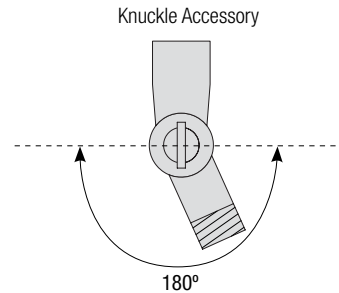

STANDARD

Aluminum Shade with Glass and Guard Options

Catalog #:

Project:

Date:

Type:

Notes:

Knuckle Accessory Order Matrix (Example: 2KNLBK)

Pipe	Finish	Finish	Coastal Coating Option
2 (1/2" IP) 3 (3/4" IP)	KNL (Adjustable 180° Knuckle for Arm Mounts)	ABL (Aegean Blue)	(blank) (No coating)
		BB (Burnished Bronze)	-C* (Coating)
		BK (Gloss Black)	
		BLU (Blue)	
		DVG (Dove Gray)	
		FLG (Flannel Gray)	
		GA (Galvanized)	
		LG (Lime Green)	
		MB (Matte Black)	
		MBL (Midnight Blue)	
		PNA (Painted Natural Aluminum)	
		PNC (Painted Natural Copper)	
		RD (Red)	
		SA (Satin Aluminum)	
		SGR (Sage Green)	
		SGW (Semi Gloss White)	
		SND (Sand)	
		SS (Satin Silver)	
		TBZ (Textured Bronze)	
		TGP (Textured Graphite)	
		TNG (Tangerine)	
		TTL (Tahitian Teal)	
		WT (Gloss White)	

4. Satin aluminum cannot be coated

Description

Adjustable knuckle for arm mounts that allow luminaire to be rotated up to 180°.

KEY: Standard Finishes

ABL (Aegean Blue)	LG (Lime Green)	SGR (Sage Green)
BB (Burnished Bronze)	MB (Matte Black)	SGW (Semi Gloss White)
BK (Gloss Black)	MBL (Midnight Blue)	SND (Sand)
BLU (Blue)	PNA (Painted Natural Aluminum)	SS (Satin Silver)
DVG (Dove Gray)	PNC (Painted Natural Copper)	TBZ (Textured Bronze)
FLG (Flannel Gray)	RD (Red)	TGP (Textured Graphite)

Specialty Finishes

TNG (Tangerine)	GA (Galvanized)
TTL (Tahitian Teal)	SA (Satin Aluminum)
WT (Gloss White)