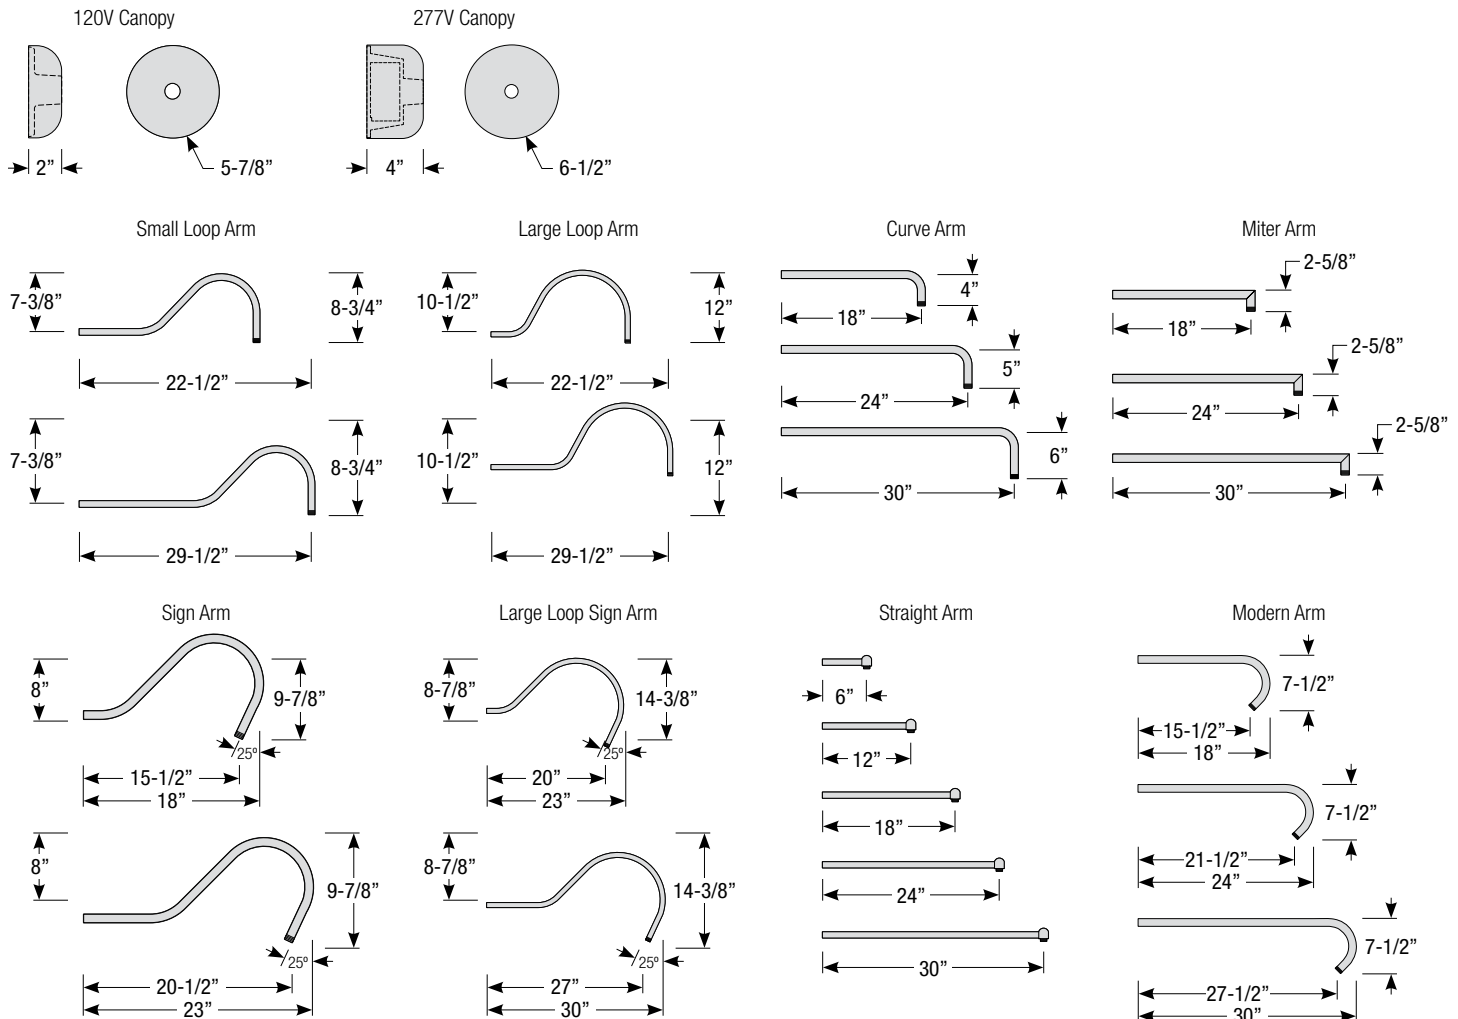

Standard Finishes

	ABL (Aegean Blue)		PNC (Painted Natural Copper)
	BB (Burnished Bronze)		RD (Red)
	BK (Gloss Black)		SGR (Sage Green)
	BLU (Blue)		SGW (Semi Gloss White)
	DVG (Dove Gray)		SND (Sand)
	FLG (Flannel Gray)		SS (Satin Silver)
	LG (Lime Green)		TBZ (Textured Bronze)
	MB (Matte Black)		TGP (Textured Graphite)
	MBL (Midnight Blue)		TNG (Tangerine)
	PNA (Painted Natural Aluminum)		TTL (Tahitian Teal)
			WT (Gloss White)

Specialty Finishes

	GA (Galvanized)		SA (Satin Aluminum)

Note: All arm mounts include canopy

4. Satin aluminum cannot be coated

Revised 06/01/2018