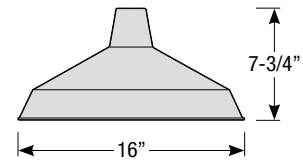

STANDARD

Aluminum Shade with Glass and Guard Options

Catalog #:

Project:

Date:

Type:

Notes:

Electrical

- 120V input (277V available in arm and post option only)
- Integrated power supply allows the fixture to be connected directly into line voltage
- Pre-wired and ready for install
- LED is dimmable with Incandescent/Triac dimmers

Mounting

- 1/2" or 3/4" IP for arms. Flush mount, stems and post available only in 1/2"
- 9' Pendant cord available in black or white cord (includes 5" canopy with the same finish as the shade)

Finishes

- Shade and mounting finish options
- Available in 21 standard and 2 specialty finishes with optional coastal coating to protect finish in coastal environments (add "-C" to the finish)
- Inner shade is painted gloss white
- Consult factory for custom finish options

Optional Accessories

- Glass, Cast Guard, Wire Cage or Wire Guard options available

Listing

UL listed to US and Canadian standards for wet locations

Standard Order Matrix (Example: RS16MBK-2)

Diameter	Lamp	Finish	Coastal Coating Option	Optional Accessories	Mounting Type
RS16 (16")	M (Medium Base, 100W max.)	ABL (Aegean Blue)	(blank) (No coating)	-CG (Clear Glass)	-2 (1/2" IP)
	GU2413¹ (13W GU24 / 2700K)	BB (Burnished Bronze)	-C⁴ (Coating)	-FG (Frosted Glass)	-3 (3/4" IP)
	GU2418¹ (18W GU24 / 2700K)	BK (Gloss Black)		-OG (Opal Glass)	-B (Black Cord Pendant)
	GU2426¹ (26W GU24 / 2700K)	BLU (Blue)		-CGG (Clear Glass w/ Cast Guard)	-W (White Cord Pendant)
	GU2432^{1,2} (32W GU24 / 2700K)	DVG (Dove Gray)		-FGG (Frosted Glass w/ Cast Guard)	-F (Flush Mount)
	GU2442^{1,2} (42W GU24 / 2700K)	FLG (Flannel Gray)		-OGG (Opal Glass w/ Cast Guard)	
	LED1127^{1,3} (11W LED / 2700K / 90 CRI / 1188lm)	GA (Galvanized)		-CGWC (Clear Glass w/ Wire Cage)	
	LED1130^{1,3} (11W LED / 3000K / 90 CRI / 1265lm)	LG (Lime Green)		-FGWC (Frosted Glass w/ Wire Cage)	
	LED1135^{1,3} (11W LED / 3500K / 90 CRI / 1305lm)	MB (Matte Black)		-OGWC (Opal Glass w/ Wire Cage)	
	LED1140^{1,3} (11W LED / 4000K / 90 CRI / 1364lm)	MBL (Midnight Blue)		-WG (Wire Guard)	
	LED1527^{1,3} (15W LED / 2700K / 90 CRI / 1620lm)	PNA (Painted Natural Aluminum)			
	LED1530^{1,3} (15W LED / 3000K / 90 CRI / 1725lm)	PNC (Painted Natural Copper)			
	LED1535^{1,3} (15W LED / 3500K / 90 CRI / 1780lm)	RD (Red)			
	LED1540^{1,3} (15W LED / 4000K / 90 CRI / 1860lm)	SA (Satin Aluminum)			
		SGR (Sage Green)			
		SGW (Semi Gloss White)			
		SND (Sand)			
	SS (Satin Silver)				
	TBZ (Textured Bronze)				
	TGP (Textured Graphite)				
	TNG (Tangerine)				
	TTL (Tahitian Teal)				
	WT (Gloss White)				

1. Lamp included
2. Not for use in glass/cast guard/wire cage
3. Glass enclosure must be specified

4. Satin aluminum cannot be coated

KEY: Standard Finishes

ABL (Aegean Blue)	LG (Lime Green)	SGR (Sage Green)
BB (Burnished Bronze)	MB (Matte Black)	SGW (Semi Gloss White)
BK (Gloss Black)	MBL (Midnight Blue)	SND (Sand)
BLU (Blue)	PNA (Painted Natural Aluminum)	SS (Satin Silver)
DVG (Dove Gray)	PNC (Painted Natural Copper)	TBZ (Textured Bronze)
FLG (Flannel Gray)	RD (Red)	TGP (Textured Graphite)

Specialty Finishes

TNG (Tangerine)	GA (Galvanized)
TTL (Tahitian Teal)	SA (Satin Aluminum)
WT (Gloss White)	

Revised 06/01/2018