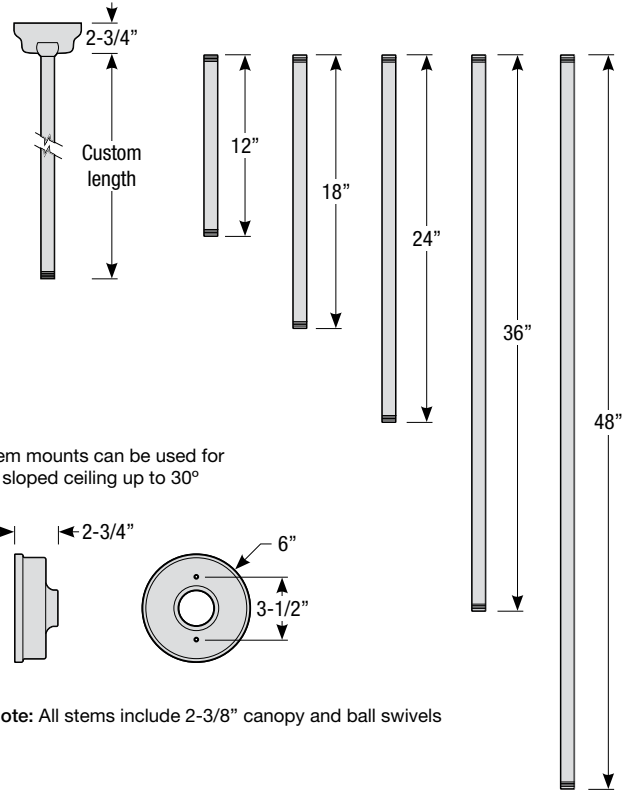

STANDARD

Aluminum Shade
with Glass and Guard Options

Catalog #:

Project:

Date:

Type:

Notes:

Stem Mount Order Matrix (Example: 2HS18BK)

Pipe	Stem Length	Finish	Coastal Coating Option
2 (1/2" IP)	HS12 (12")	ABL (Aegean Blue)	(blank) (No coating)
	HS18 (18")	BB (Burnished Bronze)	-C⁴ (Coating)
	HS24 (24")	BK (Gloss Black)	
	HS36 (36")	BLU (Blue)	
	HS48 (48")	DVG (Dove Gray)	
	HS__ (Custom length from 2" up to 60")	FLG (Flannel Gray)	
		GA (Galvanized)	
		LG (Lime Green)	
		MB (Matte Black)	
		MBL (Midnight Blue)	
		PNA (Painted Natural Aluminum)	
		PNC (Painted Natural Copper)	
		RD (Red)	
		SA (Satin Aluminum)	
		SGR (Sage Green)	
		SGW (Semi Gloss White)	
	SND (Sand)		
	SS (Satin Silver)		
	TBZ (Textured Bronze)		
	TGP (Textured Graphite)		
	TNG (Tangerine)		
	TTL (Tahitian Teal)		
	WT (Gloss White)		

4. Satin aluminum cannot be coated

Stem mounts can be used for sloped ceiling up to 30°

Note: All stems include 2-3/8" canopy and ball swivels

KEY: Standard Finishes

ABL (Aegean Blue)	LG (Lime Green)	SGR (Sage Green)
BB (Burnished Bronze)	MB (Matte Black)	SGW (Semi Gloss White)
BK (Gloss Black)	MBL (Midnight Blue)	SND (Sand)
BLU (Blue)	PNA (Painted Natural Aluminum)	SS (Satin Silver)
DVG (Dove Gray)	PNC (Painted Natural Copper)	TBZ (Textured Bronze)
FLG (Flannel Gray)	RD (Red)	TGP (Textured Graphite)

Specialty Finishes

TNG (Tangerine)	GA (Galvanized)
TTL (Tahitian Teal)	SA (Satin Aluminum)
WT (Gloss White)	

Revised 06/01/2018