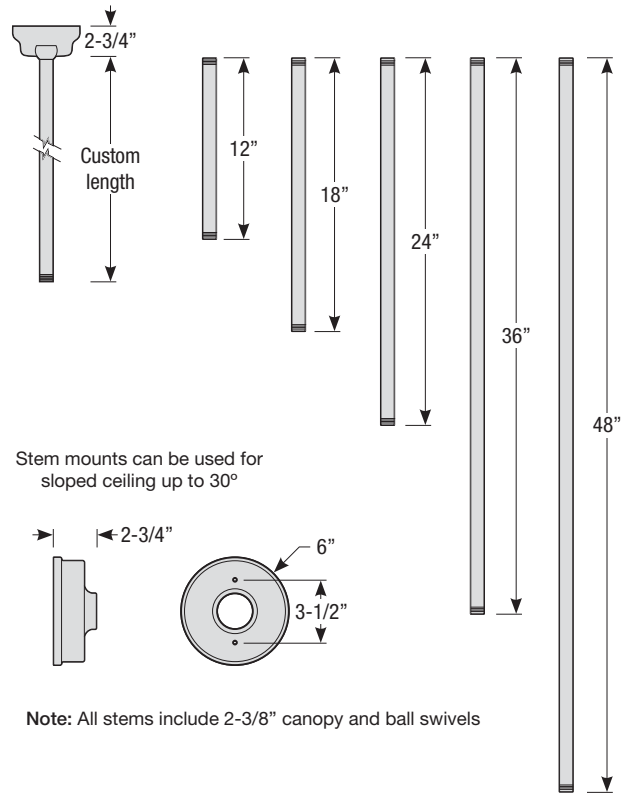

TEAR

Aluminum Shade
with White Inner Diffuser

Catalog #:

Project:

Type:

Date:

Notes:

Stem Mount Order Matrix (Example: 2HS36SS)

Pipe	Stem Length	Finish	Coastal Coating Option
2 (1/2" IP)	HS12 (12")	ABL (Aegean Blue)	(blank) (No coating)
	HS18 (18")	BB (Burnished Bronze)	-C (Coating)
	HS24 (24")	BK (Gloss Black)	
	HS36 (36")	BLU (Blue)	
	HS48 (48")	DVG (Dove Gray)	
	HS_ (Custom length from 2" up to 60")	FLG (Flannel Gray)	
		GA (Galvanized)	
		LG (Lime Green)	
		MB (Matte Black)	
		MBL (Midnight Blue)	
		PNA (Painted Natural Aluminum)	
		PNC (Painted Natural Copper)	
		RD (Red)	
		SGR (Sage Green)	
	SGW (Semi Gloss White)		
	SND (Sand)		
	SS (Satin Silver)		
	TBZ (Textured Bronze)		
	TGP (Textured Graphite)		
	TNG (Tangerine)		
	TTL (Tahitian Teal)		
	WT (Gloss White)		
	YEL (Yellow)		

Note: All stems include 2-3/8" canopy and ball swivels

KEY: Standard Finishes

ABL (Aegean Blue)	LG (Lime Green)	SGR (Sage Green)
BB (Burnished Bronze)	MB (Matte Black)	SGW (Semi Gloss White)
BK (Gloss Black)	MBL (Midnight Blue)	SND (Sand)
BLU (Blue)	PNA (Painted Natural Aluminum)	SS (Satin Silver)
DVG (Dove Gray)	PNC (Painted Natural Copper)	TBZ (Textured Bronze)
FLG (Flannel Gray)	RD (Red)	TGP (Textured Graphite)

Specialty Finishes

TNG (Tangerine)	GA (Galvanized)
TTL (Tahitian Teal)	
WT (Gloss White)	
YEL (Yellow)