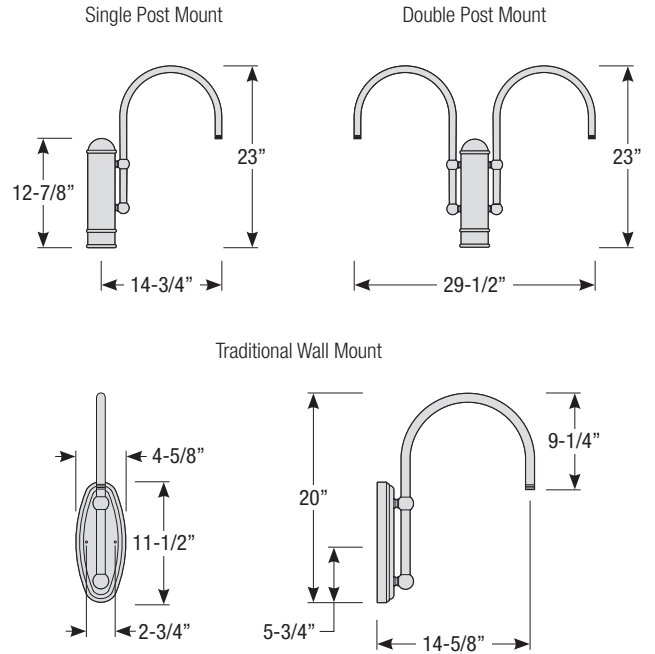

3. Post mount only

Post Type Order Matrix (Example: P8683-96SS)

Post Type	Finish
PM4946 (Cast Aluminum Post)	ABL (Aegean Blue)
P8683-96 (Cast Aluminum Base w/ 96" Aluminum Post)	BB (Burnished Bronze)
P8683-120 (Cast Aluminum Base w/ 120" Aluminum Post)	BK (Gloss Black)
P8684-96 (96" Straight Aluminum Post)	BLU (Blue)
P8684-120 (120" Straight Aluminum Post)	DVG (Dove Gray)
PM8685 (Cast Aluminum Pier Mount - must be used with straight aluminum post, P8684)	FLG (Flannel Gray)
	GA (Galvanized)
	LG (Lime Green)
	MB (Matte Black)
	MBL (Midnight Blue)
	PNA (Painted Natural Aluminum)
	PNC (Painted Natural Copper)
	RD (Red)
	SGR (Sage Green)
	SGW (Semi Gloss White)
	SND (Sand)
	SS (Satin Silver)
	TBZ (Textured Bronze)
	TGP (Textured Graphite)
	TNG (Tangerine)
	TTL (Tahitian Teal)
	WT (Gloss White)
	YEL (Yellow)

Standard Finishes

	ABL (Aegean Blue)		RD (Red)
	BB (Burnished Bronze)		SGR (Sage Green)
	BK (Gloss Black)		SGW (Semi Gloss White)
	BLU (Blue)		SND (Sand)
	DVG (Dove Gray)		SS (Satin Silver)
	FLG (Flannel Gray)		TBZ (Textured Bronze)
	LG (Lime Green)		TGP (Textured Graphite)
	MB (Matte Black)		TNG (Tangerine)
	MBL (Midnight Blue)		TTL (Tahitian Teal)
	PNA (Painted Natural Aluminum)		WT (Gloss White)
	PNC (Painted Natural Copper)		YEL (Yellow)

Specialty Finishes

	GA (Galvanized)

Note: Must be used with aluminum post (P8684)

Spec-00041 Revised 09/16/2020

14508 Nelson Ave. City of Industry, CA 91744 • tel: 626.336.4511 • fax: 626.330.4266 • www.TroyRLM.com
©2020 Troy-RLM Lighting, A Division of Troy-CSL Lighting, Inc. All rights reserved. Subject to change without notice.