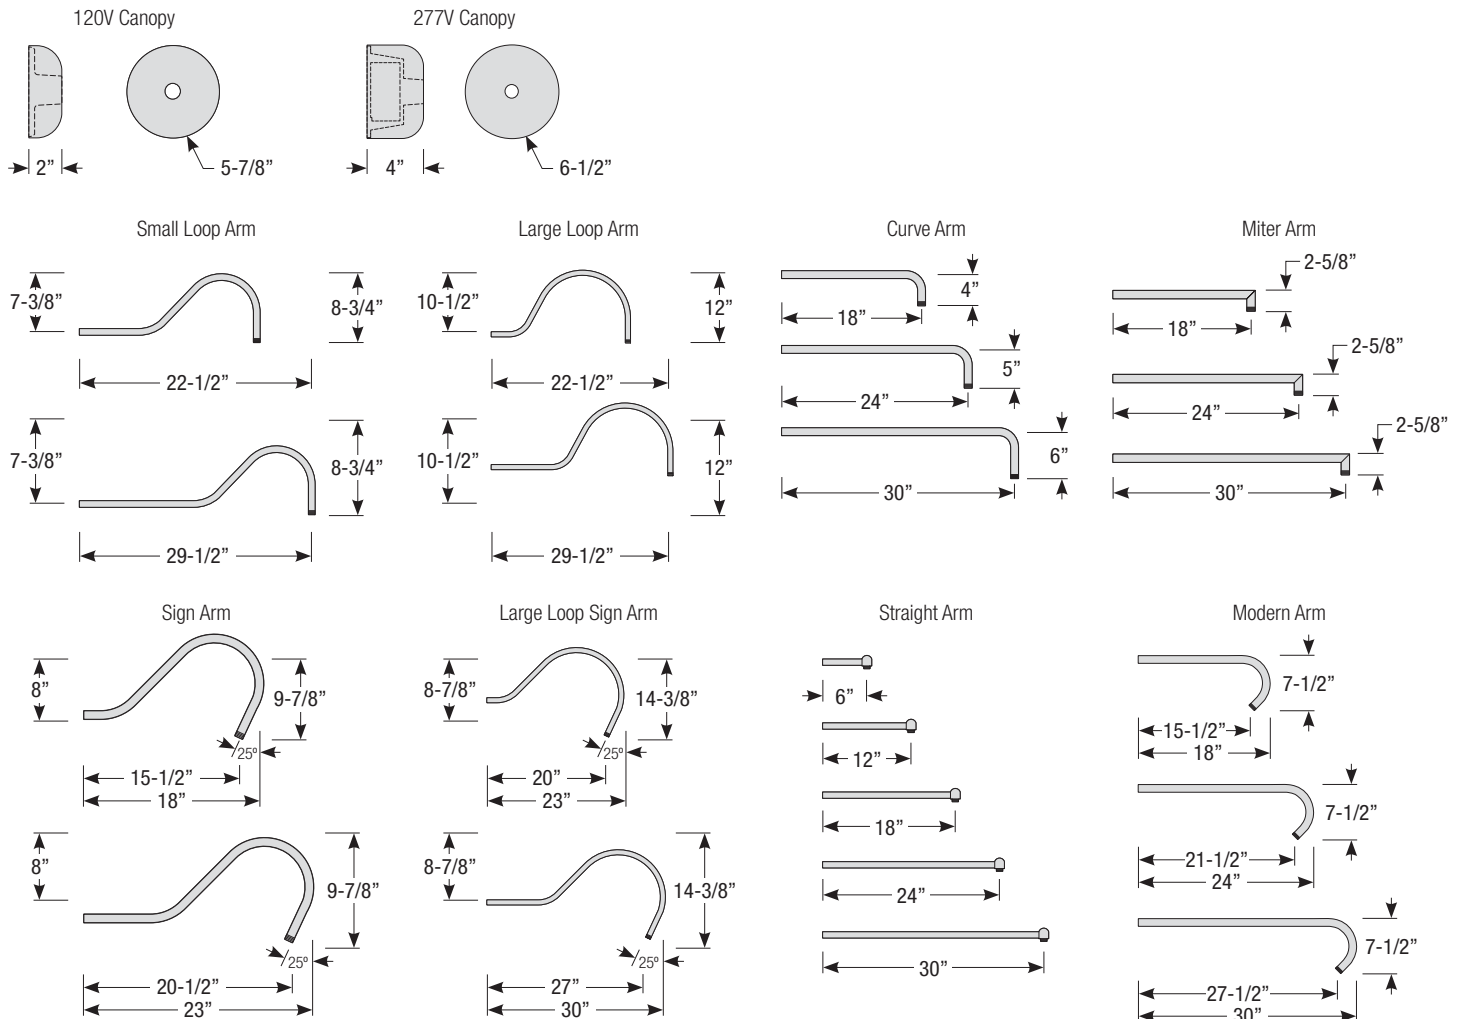

Standard Finishes

	ABL (Aegean Blue)		RD (Red)
	BB (Burnished Bronze)		SGR (Sage Green)
	BK (Gloss Black)		SGW (Semi Gloss White)
	BLU (Blue)		SND (Sand)
	DVG (Dove Gray)		SS (Satin Silver)
	FLG (Flannel Gray)		TBZ (Textured Bronze)
	LG (Lime Green)		TGP (Textured Graphite)
	MB (Matte Black)		TNG (Tangerine)
	MBL (Midnight Blue)		TTL (Tahitian Teal)
	PNA (Painted Natural Aluminum)		WT (Gloss White)
	PNC (Painted Natural Copper)		YEL (Yellow)

Specialty Finishes

	GA (Galvanized)

Note: All arm mounts include canopy

Spec-00041 Revised 09/16/2020

14508 Nelson Ave. City of Industry, CA 91744 • tel: 626.336.4511 • fax: 626.330.4266 • www.TroyRLM.com
©2020 Troy-RLM Lighting, A Division of Troy-CSL Lighting, Inc. All rights reserved. Subject to change without notice.