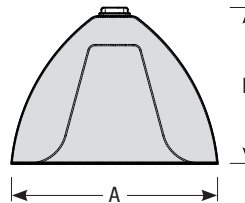

TEAR

Aluminum Shade
with White Inner Diffuser

Catalog #:

Project:

Type:

Date:

Notes:

Electrical

- 120V input (277V available in arm and post option only)
- Integrated power supply allows the fixture to be connected directly into line voltage
- Pre-wired and ready for install
- LED is dimmable with Incandescent/Triac dimmers

Mounting

- 1/2" or 3/4" IP for arms. Flush mount, stems and post available only in 1/2"
- 9' Pendant cord available in black or white cord (includes 5" canopy with the same finish as the shade)

Finishes

- Shade and mounting finish options
- Available in 21 standard and 2 specialty finishes with optional coastal coating to protect finish in coastal environments (add "-C" to the finish)
- Inner shade is painted semi gloss white
- Consult factory for custom finish options

Listing

UL listed to US and Canadian standards for wet locations

	A	B
TR12	12"	10"
TR14	14"	10"
TR16	16"	11"
TR18	18"	12"

Tear Order Matrix (Example: TR18LED1835ABL-2)

Diameter	Lamp / LED	Shade Finish	Coastal Coating Option	Mounting Type
TR12 (12")	M (Medium Base, 100W max.)	ABL Aegean Blue	(blank) (No coating)	-2 (1/2" IP)
TR14 (14")	LED1227^{1,2} (12W LED / 2700K / 90 CRI / 844lm)	BB (Burnished Bronze)	-C (Coating)	-3 (3/4" IP)
TR16 (16")	LED1230^{1,2} (12W LED / 3000K / 90 CRI / 861lm)	BK (Gloss Black)		-B (Black Cord Pendant)
TR18 (18")	LED1235^{1,2} (12W LED / 3500K / 90 CRI / 872lm)	BLU (Blue)		-W (White Cord Pendant)
	LED1240^{1,2} (12W LED / 4000K / 90 CRI / 889lm)	DVG (Dove Gray)		-F (Flush Mount)
	LED1827^{1,2} (18W LED / 2700K / 90 CRI / 1265lm)	FLG (Flannel Gray)		
	LED1830^{1,2} (18W LED / 3000K / 90 CRI / 1288lm)	GA (Galvanized)		
	LED1835^{1,2} (18W LED / 3500K / 90 CRI / 1311lm)	LG (Lime Green)		
	LED1840^{1,2} (18W LED / 4000K / 90 CRI / 1334lm)	MB (Matte Black)		
		MBL (Midnight Blue)		
		PNA (Painted Natural Aluminum)		
		PNC (Painted Natural Copper)		
		RD (Red)		
		SGR (Sage Green)		
		SGW (Semi Gloss White)		
		SND (Sand)		
		SS (Satin Silver)		
		TBZ (Textured Bronze)		
		TGP (Textured Graphite)		
		TNG (Tangerine)		
		TTL (Tahitian Teal)		
		WT (Gloss White)		
		YEL (Yellow)		

1. Lamps must be specified, and are not included in shade cost
2. Lumen are raw LED value

KEY: Standard Finishes

ABL (Aegean Blue)	LG (Lime Green)	SGR (Sage Green)
BB (Burnished Bronze)	MB (Matte Black)	SGW (Semi Gloss White)
BK (Gloss Black)	MBL (Midnight Blue)	SND (Sand)
BLU (Blue)	PNA (Painted Natural Aluminum)	SS (Satin Silver)
DVG (Dove Gray)	PNC (Painted Natural Copper)	TBZ (Textured Bronze)
FLG (Flannel Gray)	RD (Red)	TGP (Textured Graphite)

Specialty Finishes

GA (Galvanized)	TNG (Tangerine)
TTL (Tahitian Teal)	WT (Gloss White)
YEL (Yellow)	

Spec-00041 Revised 09/16/2020

14508 Nelson Ave. City of Industry, CA 91744 • tel: 626.336.4511 • fax: 626.330.4266 • www.TroyRLM.com
©2020 Troy-RLM Lighting, A Division of Troy-CSL Lighting, Inc. All rights reserved. Subject to change without notice.