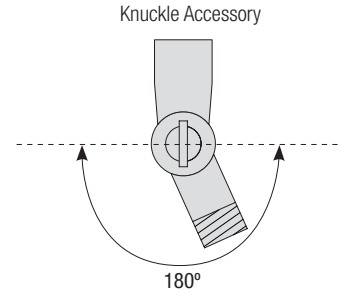

TEAR

Aluminum Shade
with White Inner Diffuser

Catalog #:

Project:

Type:

Date:

Notes:

Knuckle Accessory Order Matrix (Example: 2KNLSS)

Pipe	Finish	Finish	Coastal Coating Option
2 (1/2" IP)	KNL (Adjustable 180° Knuckle for Arm Mounts)	ABL (Aegean Blue)	(blank) (No coating)
3 (3/4" IP)		BB (Burnished Bronze) BK (Gloss Black) BLU (Blue) DVG (Dove Gray) FLG (Flannel Gray) GA (Galvanized) LG (Lime Green) MB (Matte Black) MBL (Midnight Blue) PNA (Painted Natural Aluminum) PNC (Painted Natural Copper) RD (Red) SGR (Sage Green) SGW (Semi Gloss White) SND (Sand) SS (Satin Silver) TBZ (Textured Bronze) TGP (Textured Graphite) TNG (Tangerine) TTL (Tahitian Teal) WT (Gloss White) YEL (Yellow)	-C (Coating)

Description

Adjustable knuckle for arm mounts that allow luminaire to be rotated up to 180°.

KEY: Standard Finishes

ABL (Aegean Blue)	LG (Lime Green)	SGR (Sage Green)
BB (Burnished Bronze)	MB (Matte Black)	SGW (Semi Gloss White)
BK (Gloss Black)	MBL (Midnight Blue)	SND (Sand)
BLU (Blue)	PNA (Painted Natural Aluminum)	SS (Satin Silver)
DVG (Dove Gray)	PNC (Painted Natural Copper)	TBZ (Textured Bronze)
FLG (Flannel Gray)	RD (Red)	TGP (Textured Graphite)

Specialty Finishes

TNG (Tangerine)	GA (Galvanized)
TTL (Tahitian Teal)	
WT (Gloss White)	
YEL (Yellow)