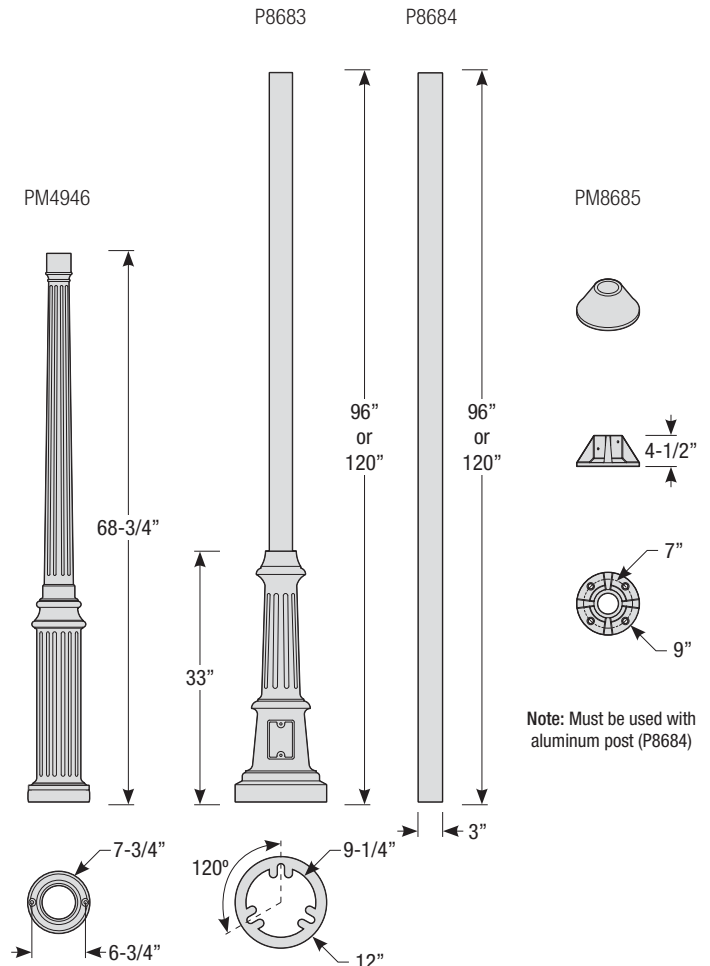

3. Post mount only

Post Type Order Matrix (Example: P8683-96SS)

Post Type	Finish
PM4946 (Cast Aluminum Post)	ABL (Aegean Blue)
P8683-96 (Cast Aluminum Base w/ 96" Aluminum Post)	BB (Burnished Bronze)
P8683-120 (Cast Aluminum Base w/ 120" Aluminum Post)	BK (Gloss Black)
P8684-96 (96" Straight Aluminum Post)	BLU (Blue)
P8684-120 (120" Straight Aluminum Post)	DVG (Dove Gray)
PM8685 (Cast Aluminum Pier Mount - must be used with straight aluminum post, P8684)	FLG (Flannel Gray)
	GA (Galvanized)
	LG (Lime Green)
	MB (Matte Black)
	MBL (Midnight Blue)
	PNA (Painted Natural Aluminum)
	PNC (Painted Natural Copper)
	RD (Red)
	SGR (Sage Green)
	SGW (Semi Gloss White)
	SND (Sand)
	SS (Satin Silver)
	TBZ (Textured Bronze)
	TGP (Textured Graphite)
	TNG (Tangerine)
	TTL (Tahitian Teal)
	WT (Gloss White)
	YEL (Yellow)

Standard Finishes

	ABL (Aegean Blue)		RD (Red)
	BB (Burnished Bronze)		SGR (Sage Green)
	BK (Gloss Black)		SGW (Semi Gloss White)
	BLU (Blue)		SND (Sand)
	DVG (Dove Gray)		SS (Satin Silver)
	FLG (Flannel Gray)		TBZ (Textured Bronze)
	LG (Lime Green)		TGP (Textured Graphite)
	MB (Matte Black)		TNG (Tangerine)
	MBL (Midnight Blue)		TTL (Tahitian Teal)
	PNA (Painted Natural Aluminum)		WT (Gloss White)
	PNC (Painted Natural Copper)		YEL (Yellow)

Specialty Finishes

	GA (Galvanized)

Note: Must be used with aluminum post (P8684)

Spec-00041 Revised 09/16/2020

14508 Nelson Ave. City of Industry, CA 91744 • tel: 626.336.4511 • fax: 626.330.4266 • www.TroyRLM.com
©2020 Troy-RLM Lighting, A Division of Troy-CSL Lighting, Inc. All rights reserved. Subject to change without notice.