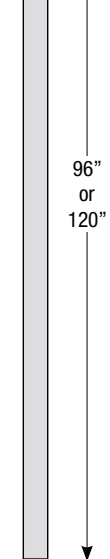

TEAR

Aluminum Shade
with White Inner Diffuser

Catalog #:

Project:

Date:

Type:

Notes:

Post / Wall Mount Order Matrix (Example: 2P1SS)

Pipe	Mount Type	Finish	Input Voltage
2 (1/2" IP)	P1 (Single Post Mount) P2 (Double Post Mount) W1 (Traditional Wall Mount)	ABL (Aegean Blue)	(blank) (120V)
		BB (Burnished Bronze)	-27³ (277V)
		BK (Gloss Black)	
	BLU (Blue)		
	DVG (Dove Gray)		
	FLG (Flannel Gray)		
	GA (Galvanized)		
	LG (Lime Green)		
	MB (Matte Black)		
	MBL (Midnight Blue)		
	PNA (Painted Natural Aluminum)		
	PNC (Painted Natural Copper)		
	RD (Red)		
	SA (Satin Aluminum)		
	SGR (Sage Green)		
	SGW (Semi Gloss White)		
	SND (Sand)		
SS (Satin Silver)			
TBZ (Textured Bronze)			
TGP (Textured Graphite)			
TNG (Tangerine)			
TTL (Tahitian Teal)			
WT (Gloss White)			

3. Post mount only

Post Type Order Matrix (Example: P8683-96SS)

Post Type	Finish
PM4946 (Cast Aluminum Post)	ABL (Aegean Blue)
P8683-96 (Cast Aluminum Base w/ 96" Aluminum Post)	BB (Burnished Bronze)
P8683-120 (Cast Aluminum Base w/ 120" Aluminum Post)	BK (Gloss Black)
P8684-96 (96" Straight Aluminum Post)	BLU (Blue)
P8684-120 (120" Straight Aluminum Post)	DVG (Dove Gray)
PM8685 (Cast Aluminum Pier Mount - must be used with straight aluminum post, P8683)	FLG (Flannel Gray)
	GA (Galvanized)
	LG (Lime Green)
	MB (Matte Black)
	MBL (Midnight Blue)
	PNA (Painted Natural Aluminum)
	PNC (Painted Natural Copper)
	RD (Red)
	SA (Satin Aluminum)
	SGR (Sage Green)
	SGW (Semi Gloss White)
	SND (Sand)
	SS (Satin Silver)
	TBZ (Textured Bronze)
	TGP (Textured Graphite)
	TNG (Tangerine)
	TTL (Tahitian Teal)
	WT (Gloss White)

Standard Finishes