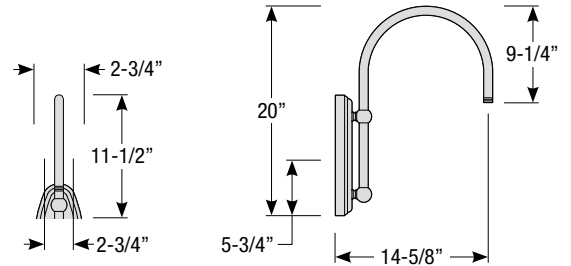

P8683

P8684

Traditional Wall Mount