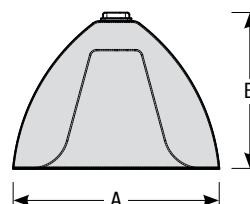

TEAR

Aluminum Shade with White Inner Diffuser

Catalog #:

Project:

Date:

Type:

Notes:

Electrical

- 120V input (277V available in arm and post option only)
- Integrated power supply allows the fixture to be connected directly into line voltage
- Pre-wired and ready for install
- LED is dimmable with Incandescent/Triac dimmers

Mounting

- 1/2" or 3/4" IP for arms. Flush mount, stems and post available only in 1/2"
- 9' Pendant cord available in black or white cord (includes 5" canopy with the same finish as the shade)

Finishes

- Shade and mounting finish options
- Available in 21 standard and 2 specialty finishes with optional coastal coating to protect finish in coastal environments (add "-C" to the finish)
- Inner shade is painted semi gloss white
- Consult factory for custom finish options

Listing

UL listed to US and Canadian standards for wet locations

	A	B
TR12	12"	10"
TR14	14"	10"
TR16	16"	11"
TR18	18"	12"

Tear Order Matrix (Example: TR18LED1535ABL-2)

Diameter	Lamp / LED	Shade Finish	Coastal Coating Option	Mounting Type
TR12 (12")	M (Medium Base, 100W max.)	ABL (Aegean Blue)	(blank) (No coating)	-2 (1/2" IP)
TR14 (14")	GU2413¹ (13W GU24 / 2700K)	BB (Burnished Bronze)	-C² (Coating)	-3 (3/4" IP)
TR16 (16")	GU2418¹ (18W GU24 / 2700K)	BK (Gloss Black)		-B (Black Cord Pendant)
TR18 (18")	GU2426¹ (26W GU24 / 2700K)	BLU (Blue)		-W (White Cord Pendant)
	GU2426¹ (26W GU24 / 2700K)	DVG (Dove Gray)		-F (Flush Mount)
	GU2432¹ (32W GU24 / 2700K)	FLG (Flannel Gray)		
	GU2442¹ (42W GU24 / 2700K)	GA (Galvanized)		
	LED1127¹ (11W LED / 2700K / 90 CRI / 1188lm)	LG (Lime Green)		
	LED1130¹ (11W LED / 3000K / 90 CRI / 1265lm)	MB (Matte Black)		
	LED1135¹ (11W LED / 3500K / 90 CRI / 1305lm)	MBL (Midnight Blue)		
	LED1140¹ (11W LED / 4000K / 90 CRI / 1364lm)	PNA (Painted Natural Aluminum)		
	LED1140¹ (11W LED / 4000K / 90 CRI / 1364lm)	PNC (Painted Natural Copper)		
	LED1527¹ (15W LED / 2700K / 90 CRI / 1620lm)	RD (Red)		
	LED1530¹ (15W LED / 3000K / 90 CRI / 1725lm)	SA (Satin Aluminum)		
	LED1535¹ (15W LED / 3500K / 90 CRI / 1780lm)	SGR (Sage Green)		
	LED1540¹ (15W LED / 4000K / 90 CRI / 1860lm)	SGW (Semi Gloss White)		
		SND (Sand)		
		SS (Satin Silver)		
		TBZ (Textured Bronze)		
		TGP (Textured Graphite)		
		TNG (Tangerine)		
		TTL (Tahitian Teal)		
		WT (Gloss White)		

1. Lamp/LED included

2. Satin aluminum cannot be coated

KEY: Standard Finishes

ABL (Aegean Blue)	LG (Lime Green)	SGR (Sage Green)
BB (Burnished Bronze)	MB (Matte Black)	SGW (Semi Gloss White)
BK (Gloss Black)	MBL (Midnight Blue)	SND (Sand)
BLU (Blue)	PNA (Painted Natural Aluminum)	SS (Satin Silver)
DVG (Dove Gray)	PNC (Painted Natural Copper)	TBZ (Textured Bronze)
FLG (Flannel Gray)	RD (Red)	TGP (Textured Graphite)

Specialty Finishes

TNG (Tangerine)	GA (Galvanized)
TTL (Tahitian Teal)	SA (Satin Aluminum)
WT (Gloss White)	

Revised 06/01/2018