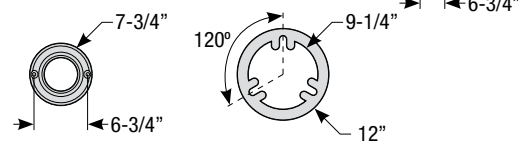

P8685

Note: Must be used with aluminum post (P8684)