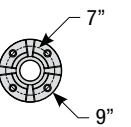

TEAR

Aluminum Shade
with White Inner Diffuser

Catalog #:

Project:

Date:

Type:

Notes:

Post / Wall Mount Order Matrix (Example: 2P1SS)

Pipe	Mount Type	Finish	Input Voltage
2 (1/2" IP)	P1 (Single Post Mount) P2 (Double Post Mount) W1 (Traditional Wall Mount)	ABL (Aegean Blue)	(blank) (120V)
		BB (Burnished Bronze)	-27³ (277V)
		BK (Gloss Black)	
	BLU (Blue)		
	DVG (Dove Gray)		
	FLG (Flannel Gray)		
	GA (Galvanized)		
	LG (Lime Green)		
	MB (Matte Black)		
	MBL (Midnight Blue)		
	PNA (Painted Natural Aluminum)		
	PNC (Painted Natural Copper)		
	RD (Red)		
	SA (Satin Aluminum)		
	SGR (Sage Green)		
	SGW (Semi Gloss White)		
	SND (Sand)		
SS (Satin Silver)			
TBZ (Textured Bronze)			
TGP (Textured Graphite)			
TNG (Tangerine)			
TTL (Tahitian Teal)			
WT (Gloss White)			

3. Post mount only

Post Type Order Matrix (Example: P8683-96SS)

Post Type	Finish
PM4946 (Cast Aluminum Post)	ABL (Aegean Blue)
P8683-96 (Cast Aluminum Base w/ 96" Aluminum Post)	BB (Burnished Bronze)
P8683-120 (Cast Aluminum Base w/ 120" Aluminum Post)	BK (Gloss Black)
P8684-96 (96" Straight Aluminum Post)	BLU (Blue)
P8684-120 (120" Straight Aluminum Post)	DVG (Dove Gray)
PM8685 (Cast Aluminum Pier Mount - must be used with straight aluminum post, P8683)	FLG (Flannel Gray)
	GA (Galvanized)
	LG (Lime Green)
	MB (Matte Black)
	MBL (Midnight Blue)
	PNA (Painted Natural Aluminum)
	PNC (Painted Natural Copper)
	RD (Red)
	SA (Satin Aluminum)
	SGR (Sage Green)
	SGW (Semi Gloss White)
	SND (Sand)
	SS (Satin Silver)
	TBZ (Textured Bronze)
	TGP (Textured Graphite)
	TNG (Tangerine)
	TTL (Tahitian Teal)
	WT (Gloss White)

Standard Finishes