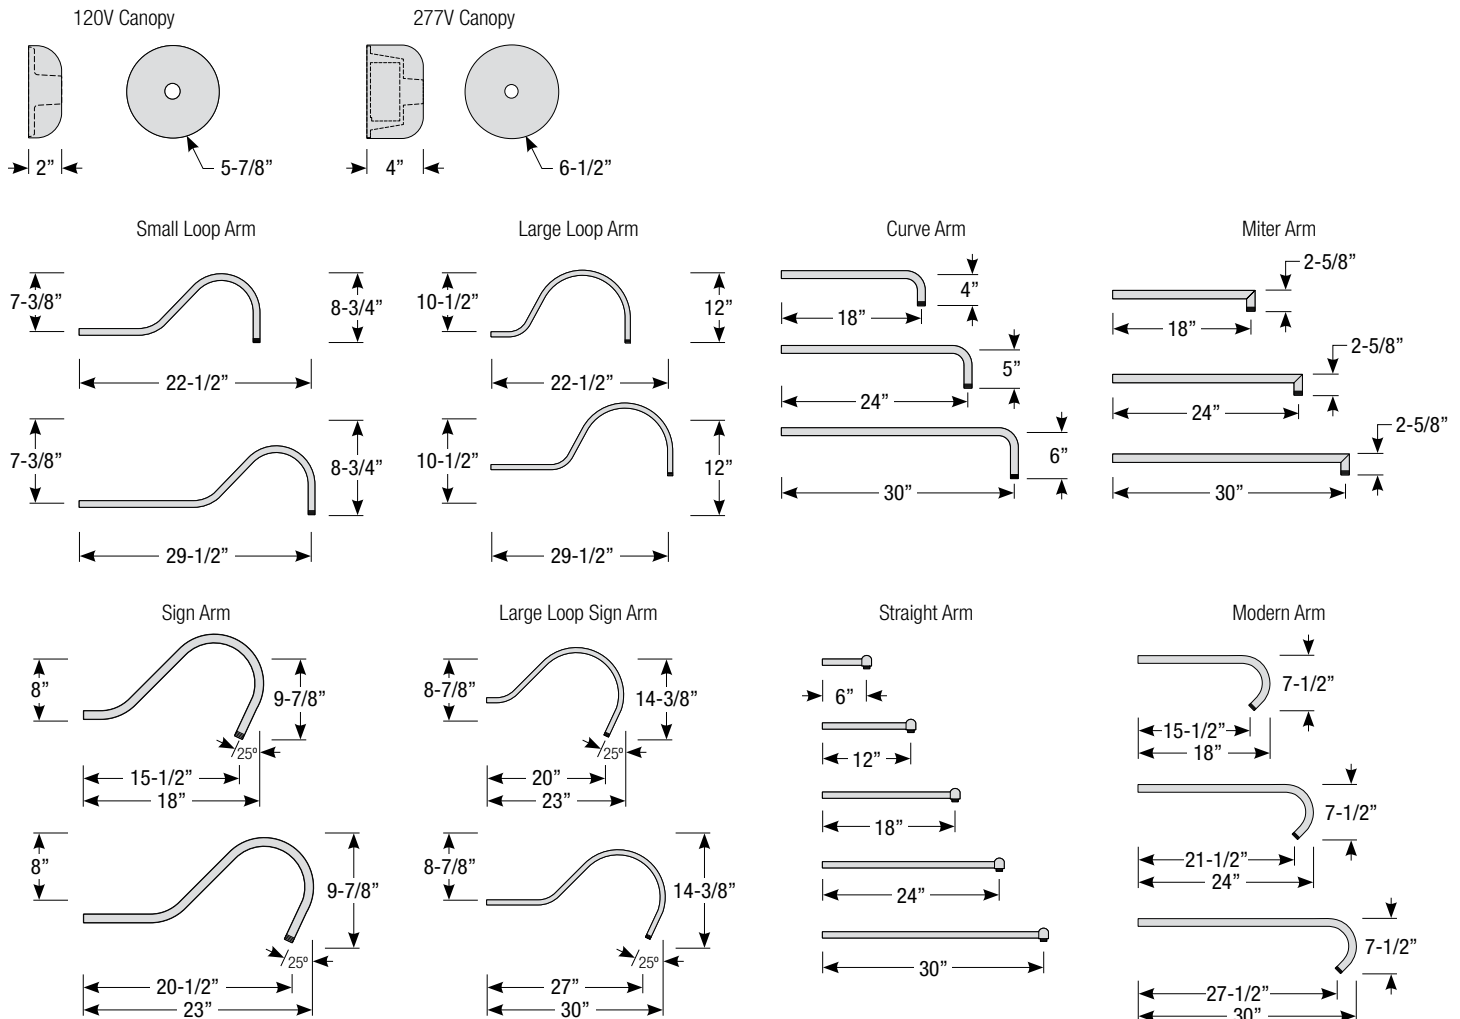

Standard Finishes

	ABL (Aegean Blue)		PNC (Painted Natural Copper)
	BB (Burnished Bronze)		RD (Red)
	BK (Gloss Black)		SGR (Sage Green)
	BLU (Blue)		SGW (Semi Gloss White)
	DVG (Dove Gray)		SND (Sand)
	FLG (Flannel Gray)		SS (Satin Silver)
	LG (Lime Green)		TBZ (Textured Bronze)
	MB (Matte Black)		TGP (Textured Graphite)
	MBL (Midnight Blue)		TNG (Tangerine)
	PNA (Painted Natural Aluminum)		TTL (Tahitian Teal)
			WT (Gloss White)

Specialty Finishes

	GA (Galvanized)		SA (Satin Aluminum)

Note: All arm mounts include canopy

2. Satin aluminum cannot be coated

Revised 06/01/2018