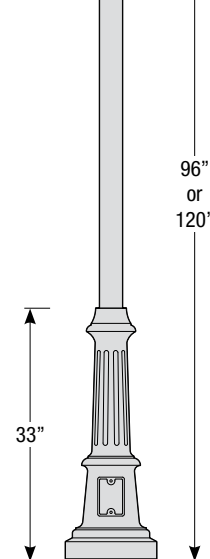

TEAR

Aluminum Shade
with White Inner Diffuser

Catalog #:

Project:

Date:

Type:

Notes:

Post / Wall Mount Order Matrix (Example: 2P1SS)

Pipe	Mount Type	Finish	Input Voltage
2 (1/2" IP)	P1 (Single Post Mount) P2 (Double Post Mount) W1 (Traditional Wall Mount)	ABL (Aegean Blue)	(blank) (120V)
		BB (Burnished Bronze)	-27³ (277V)
		BK (Gloss Black)	
	BLU (Blue)		
	DVG (Dove Gray)		
	FLG (Flannel Gray)		
	GA (Galvanized)		
	LG (Lime Green)		
	MB (Matte Black)		
	MBL (Midnight Blue)		
	PNA (Painted Natural Aluminum)		
	PNC (Painted Natural Copper)		
	RD (Red)		
	SA (Satin Aluminum)		
	SGR (Sage Green)		
	SGW (Semi Gloss White)		
	SND (Sand)		
SS (Satin Silver)			
TBZ (Textured Bronze)			
TGP (Textured Graphite)			
TNG (Tangerine)			
TTL (Tahitian Teal)			
WT (Gloss White)			

3. Post mount only

Post Type Order Matrix (Example: P8683-96SS)

Post Type	Finish
PM4946 (Cast Aluminum Post)	ABL (Aegean Blue)
P8683-96 (Cast Aluminum Base w/ 96" Aluminum Post)	BB (Burnished Bronze)
P8683-120 (Cast Aluminum Base w/ 120" Aluminum Post)	BK (Gloss Black)
P8684-96 (96" Straight Aluminum Post)	BLU (Blue)
P8684-120 (120" Straight Aluminum Post)	DVG (Dove Gray)
PM8685 (Cast Aluminum Pier Mount - must be used with straight aluminum post, P8683)	FLG (Flannel Gray)
	GA (Galvanized)
	LG (Lime Green)
	MB (Matte Black)
	MBL (Midnight Blue)
	PNA (Painted Natural Aluminum)
	PNC (Painted Natural Copper)
	RD (Red)
	SA (Satin Aluminum)
	SGR (Sage Green)
	SGW (Semi Gloss White)
	SND (Sand)
	SS (Satin Silver)
	TBZ (Textured Bronze)
	TGP (Textured Graphite)
	TNG (Tangerine)
	TTL (Tahitian Teal)
	WT (Gloss White)

Standard Finishes