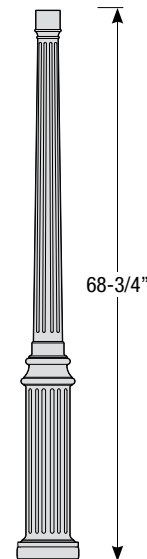

TEAR

Aluminum Shade
with White Inner Diffuser

Catalog #:

Project:

Date:

Type:

Notes:

Post / Wall Mount Order Matrix (Example: 2P1SS)

Pipe	Mount Type	Finish	Input Voltage
2 (1/2" IP)	P1 (Single Post Mount) P2 (Double Post Mount) W1 (Traditional Wall Mount)	ABL (Aegean Blue)	(blank) (120V)
		BB (Burnished Bronze)	-27³ (277V)
		BK (Gloss Black)	
	BLU (Blue)		
	DVG (Dove Gray)		
	FLG (Flannel Gray)		
	GA (Galvanized)		
	LG (Lime Green)		
	MB (Matte Black)		
	MBL (Midnight Blue)		
	PNA (Painted Natural Aluminum)		
	PNC (Painted Natural Copper)		
	RD (Red)		
	SA (Satin Aluminum)		
	SGR (Sage Green)		
	SGW (Semi Gloss White)		
	SND (Sand)		
SS (Satin Silver)			
TBZ (Textured Bronze)			
TGP (Textured Graphite)			
TNG (Tangerine)			
TTL (Tahitian Teal)			
WT (Gloss White)			

3. Post mount only

Post Type Order Matrix (Example: P8683-96SS)

Post Type	Finish
PM4946 (Cast Aluminum Post)	ABL (Aegean Blue)
P8683-96 (Cast Aluminum Base w/ 96" Aluminum Post)	BB (Burnished Bronze)
P8683-120 (Cast Aluminum Base w/ 120" Aluminum Post)	BK (Gloss Black)
P8684-96 (96" Straight Aluminum Post)	BLU (Blue)
P8684-120 (120" Straight Aluminum Post)	DVG (Dove Gray)
PM8685 (Cast Aluminum Pier Mount - must be used with straight aluminum post, P8683)	FLG (Flannel Gray)
	GA (Galvanized)
	LG (Lime Green)
	MB (Matte Black)
	MBL (Midnight Blue)
	PNA (Painted Natural Aluminum)
	PNC (Painted Natural Copper)
	RD (Red)
	SA (Satin Aluminum)
	SGR (Sage Green)
	SGW (Semi Gloss White)
	SND (Sand)
	SS (Satin Silver)
	TBZ (Textured Bronze)
	TGP (Textured Graphite)
	TNG (Tangerine)
	TTL (Tahitian Teal)
	WT (Gloss White)

Standard Finishes