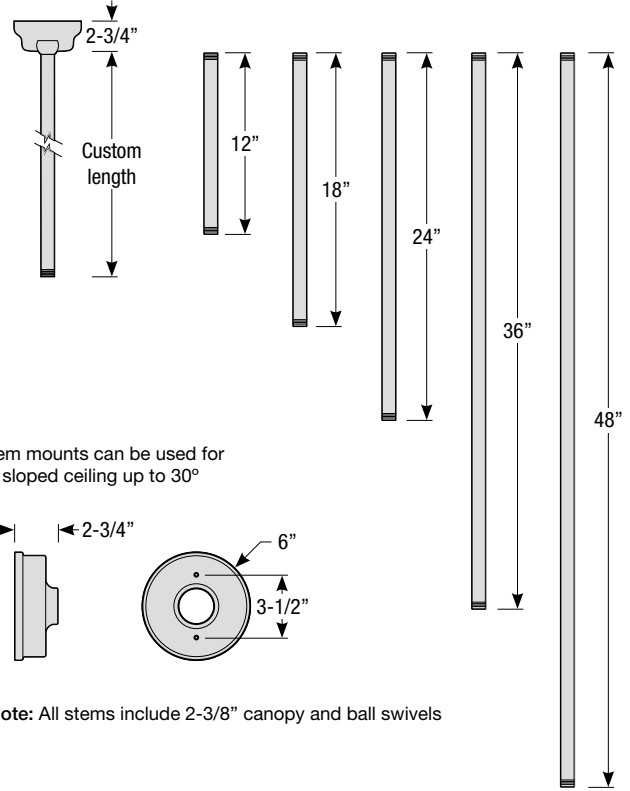

TEAR

Aluminum Shade
with White Inner Diffuser

Catalog #:

Project:

Date:

Type:

Notes:

Stem Mount Order Matrix (Example: 2HS36SS)

Pipe	Stem Length	Finish	Coastal Coating Option
2 (1/2" IP)	HS12 (12")	ABL (Aegean Blue)	(blank) (No coating)
	HS18 (18")	BB (Burnished Bronze)	-C² (Coating)
	HS24 (24")	BK (Gloss Black)	
	HS36 (36")	BLU (Blue)	
	HS48 (48")	DVG (Dove Gray)	
	HS__ (Custom length from 2" up to 60")	FLG (Flannel Gray)	
		GA (Galvanized)	
		LG (Lime Green)	
		MB (Matte Black)	
		MBL (Midnight Blue)	
		PNA (Painted Natural Aluminum)	
		PNC (Painted Natural Copper)	
		RD (Red)	
		SA (Satin Aluminum)	
		SGR (Sage Green)	
		SGW (Semi Gloss White)	
	SND (Sand)		
	SS (Satin Silver)		
	TBZ (Textured Bronze)		
	TGP (Textured Graphite)		
	TNG (Tangerine)		
	TTL (Tahitian Teal)		
	WT (Gloss White)		

2. Satin aluminum cannot be coated

KEY: Standard Finishes

ABL (Aegean Blue)	LG (Lime Green)	SGR (Sage Green)
BB (Burnished Bronze)	MB (Matte Black)	SGW (Semi Gloss White)
BK (Gloss Black)	MBL (Midnight Blue)	SND (Sand)
BLU (Blue)	PNA (Painted Natural Aluminum)	SS (Satin Silver)
DVG (Dove Gray)	PNC (Painted Natural Copper)	TBZ (Textured Bronze)
FLG (Flannel Gray)	RD (Red)	TGP (Textured Graphite)

Specialty Finishes

TNG (Tangerine)	GA (Galvanized)
TTL (Tahitian Teal)	SA (Satin Aluminum)
WT (Gloss White)	

Revised 06/01/2018