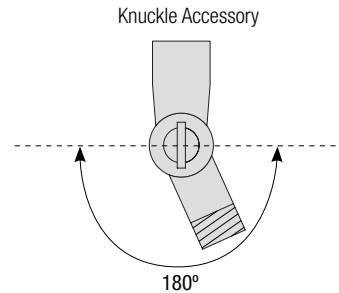

TEAR

Aluminum Shade
with White Inner Diffuser

Catalog #:

Project:

Date:

Type:

Notes:

Knuckle Accessory Order Matrix (Example: 2KNLSS)

Pipe	Finish	Finish	Coastal Coating Option
2 (1/2" IP) 3 (3/4" IP)	KNL (Adjustable 180° Knuckle for Arm Mounts)	ABL (Aegean Blue)	(blank) (No coating)
		BB (Burnished Bronze)	-C² (Coating)
		BK (Gloss Black)	
		BLU (Blue)	
		DVG (Dove Gray)	
		FLG (Flannel Gray)	
		GA (Galvanized)	
		LG (Lime Green)	
		MB (Matte Black)	
		MBL (Midnight Blue)	
		PNA (Painted Natural Aluminum)	
		PNC (Painted Natural Copper)	
		RD (Red)	
		SA (Satin Aluminum)	
		SGR (Sage Green)	
		SGW (Semi Gloss White)	
		SND (Sand)	
	SS (Satin Silver)		
	TBZ (Textured Bronze)		
	TGP (Textured Graphite)		
	TNG (Tangerine)		
	TTL (Tahitian Teal)		
	WT (Gloss White)		

2. Satin aluminum cannot be coated

Description

Adjustable knuckle for arm mounts that allow luminaire to be rotated up to 180°.

KEY: Standard Finishes

 ABL (Aegean Blue)	 LG (Lime Green)	 SGR (Sage Green)
 BB (Burnished Bronze)	 MB (Matte Black)	 SGW (Semi Gloss White)
 BK (Gloss Black)	 MBL (Midnight Blue)	 SND (Sand)
 BLU (Blue)	 PNA (Painted Natural Aluminum)	 SS (Satin Silver)
 DVG (Dove Gray)	 PNC (Painted Natural Copper)	 TBZ (Textured Bronze)
 FLG (Flannel Gray)	 RD (Red)	 TGP (Textured Graphite)

Specialty Finishes

 TNG (Tangerine)	 GA (Galvanized)
 TTL (Tahitian Teal)	 SA (Satin Aluminum)
 WT (Gloss White)