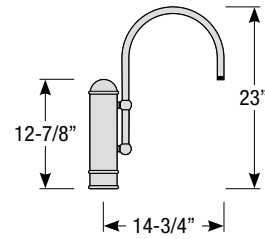

3. Post mount only

Post Type Order Matrix (Example: P8683-96SS)

Post Type	Finish
PM4946 (Cast Aluminum Post)	ABL (Aegean Blue)
P8683-96 (Cast Aluminum Base w/ 96" Aluminum Post)	BB (Burnished Bronze)
P8683-120 (Cast Aluminum Base w/ 120" Aluminum Post)	BK (Gloss Black)
P8684-96 (96" Straight Aluminum Post)	BLU (Blue)
P8684-120 (120" Straight Aluminum Post)	DVG (Dove Gray)
PM8685 (Cast Aluminum Pier Mount - must be used with straight aluminum post, P8683)	FLG (Flannel Gray)
	GA (Galvanized)
	LG (Lime Green)
	MB (Matte Black)
	MBL (Midnight Blue)
	PNA (Painted Natural Aluminum)
	PNC (Painted Natural Copper)
	RD (Red)
	SA (Satin Aluminum)
	SGR (Sage Green)
	SGW (Semi Gloss White)
	SND (Sand)
	SS (Satin Silver)
	TBZ (Textured Bronze)
	TGP (Textured Graphite)
	TNG (Tangerine)
	TTL (Tahitian Teal)
	WT (Gloss White)

Standard Finishes

ABL (Aegean Blue)	PNC (Painted Natural Copper)
BB (Burnished Bronze)	RD (Red)
BK (Gloss Black)	SGR (Sage Green)
BLU (Blue)	SGW (Semi Gloss White)
DVG (Dove Gray)	SND (Sand)
FLG (Flannel Gray)	SS (Satin Silver)
LG (Lime Green)	TBZ (Textured Bronze)
MB (Matte Black)	TGP (Textured Graphite)
MBL (Midnight Blue)	TNG (Tangerine)
PNA (Painted Natural Aluminum)	TTL (Tahitian Teal)
GA (Galvanized)	SA (Satin Aluminum)
WT (Gloss White)	

Specialty Finishes

GA (Galvanized)	SA (Satin Aluminum)

Revised 06/01/2018

Single Post Mount