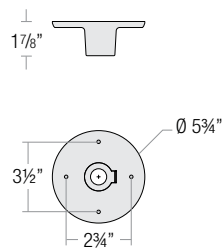

PENDANT CANOPY

CEILING FLUSH MOUNT CANOPY

Note: Ceiling flush mount canopy includes 2" stem