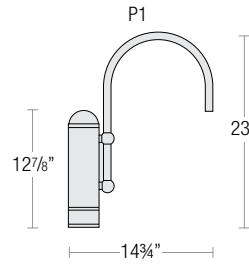

ARCHETYPE

Aluminum Shade with Glass and Guard Options

AR14, AR16

PROJECT: _____

SPEC-00022

UPDATED 02/16/2021

NOTE: _____

POST / WALL MOUNT ORDER MATRIX (EXAMPLE: 2W1TBZ)

Pipe Size	Mount Type	Finish	Input Voltage
2 (½" IP)	P1 (Single Post Mount) P2 (Double Post Mount) W1 (Traditional Wall Mount)	ABL (Aegean Blue)	(blank) (120V)
		BB (Burnished Bronze)	-27* (277V)
		BK (Gloss Black)	
		BLU (Blue)	
		DVG (Dove Gray)	
		FLG (Flannel Gray)	
		GA (Galvanized)	
		LG (Lime Green)	
		MB (Matte Black)	
		MBL (Midnight Blue)	
		PNA (Painted Natural Aluminum)	
		PNC (Painted Natural Copper)	
		RD (Red)	
SGR (Sage Green)			
SGW (Semi Gloss White)			
SND (Sand)			
SS (Satin Silver)			
TBZ (Textured Bronze)			
TGP (Textured Graphite)			
TNG (Tangerine)			
TTL (Tahitian Teal)			
WT (Gloss White)			
YEL (Yellow)			

4. Post mount only

SINGLE POST MOUNT