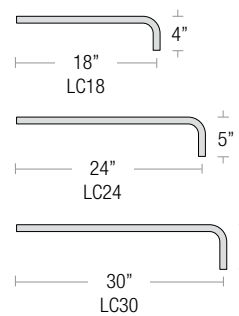

ARCHETYPE

Aluminum Shade with Glass and Guard Options

AR14, AR16

SPEC-00022 UPDATED 02/16/2021

PROJECT: _____

NOTE: _____

ARM MOUNT ORDER MATRIX (EXAMPLE: 3SL23TBZ)

Pipe Size	Arm Type	Finish	Coastal Coating	Input Voltage
2 (½" IP)	SL23 (Small Loop - 23")	ABL Aegean Blue	(blank) (No coating)	(blank) (120V)
	SL30 (Small Loop - 30")	BB (Burnished Bronze)	-C (Coating)	-27 (277V)
3 (¾" IP)	LL23 (Large Loop - 23")	BK (Gloss Black)		
	LL30 (Large Loop - 30")	BLU (Blue)		
	LC18 (Curve Arm - 18")	DVG (Dove Gray)		
	LC24 (Curve Arm - 24")	FLG (Flannel Gray)		
	LC30 (Curve Arm - 30")	GA (Galvanized)		
	LM18 (Miter Arm - 18")	LG (Lime Green)		
	LM24 (Miter Arm - 24")	MB (Matte Black)		
	LM30 (Miter Arm - 30")	MBL (Midnight Blue)		
	SA18 (Sign Arm - 18")	PNA (Painted Natural Aluminum)		
	SA23 (Sign Arm - 23")	PNC (Painted Natural Copper)		
	LSA23 (Large Loop Sign Arm - 23")	RD (Red)		
	LSA30 (Large Loop Sign Arm - 30")	SGR (Sage Green)		
	A6 (Straight Arm - 6")	SGW (Semi Gloss White)		
	A12 (Straight Arm - 12")	SND (Sand)		
	A18 (Straight Arm - 18")	SS (Satin Silver)		
	A24 (Straight Arm - 24")	TBZ (Textured Bronze)		
	A30 (Straight Arm - 30")	TGP (Textured Graphite)		
	MA18 (Modern Arm - 18")	TNG (Tangerine)		
	MA24 (Modern Arm - 24")	TTL (Tahitian Teal)		
	MA30 (Modern Arm - 30")	WT (Gloss White)		
		YEL (Yellow)		

STANDARD FINISHES

- **ABL** (Aegean Blue)
- **BB** (Burnished Bronze)
- **BK** (Gloss Black)
- **BLU** (Blue)
- **DVG** (Dove Gray)
- **FLG** (Flannel Gray)
- **LG** (Lime Green)
- **MB** (Matte Black)
- **MBL** (Midnight Blue)
- **PNA** (Painted Natural Aluminum)
- **PNC** (Painted Natural Copper)
- **RD** (Red)
- **SGR** (Sage Green)
- **SGW** (Semi Gloss White)
- **SND** (Sand)
- **SS** (Satin Silver)
- **TBZ** (Textured Bronze)
- **TGP** (Textured Graphite)
- **TNG** (Tangerine)
- **TTL** (Tahitian Teal)
- **WT** (Gloss White)
- **YEL** (Yellow)

SPECIALTY FINISHES

- **GA** (Galvanized)

Note: All arm mounts include canopy

120V CANOPY

277V CANOPY