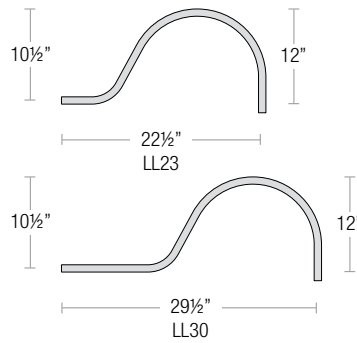

LARGE LOOP ARM