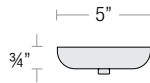

PENDANT CANOPY