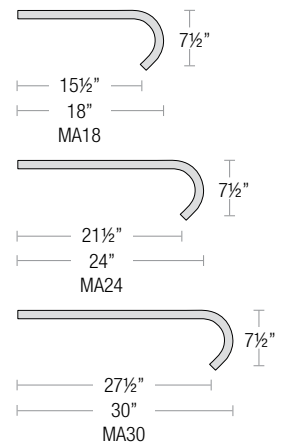

ARCHETYPE

Aluminum Shade with Glass and Guard Options

AR14, AR16

SPEC-00022 UPDATED 02/16/2021

PROJECT: _____

NOTE: _____

ARM MOUNT ORDER MATRIX (EXAMPLE: 3SL23TBZ)

Pipe Size	Arm Type	Finish	Coastal Coating	Input Voltage
2 (½" IP)	SL23 (Small Loop - 23")	ABL Aegean Blue	(blank) (No coating)	(blank) (120V)
	SL30 (Small Loop - 30")	BB (Burnished Bronze)	-C (Coating)	-27 (277V)
3 (¾" IP)	LL23 (Large Loop - 23")	BK (Gloss Black)		
	LL30 (Large Loop - 30")	BLU (Blue)		
	LC18 (Curve Arm - 18")	DVG (Dove Gray)		
	LC24 (Curve Arm - 24")	FLG (Flannel Gray)		
	LC30 (Curve Arm - 30")	GA (Galvanized)		
	LM18 (Miter Arm - 18")	LG (Lime Green)		
	LM24 (Miter Arm - 24")	MB (Matte Black)		
	LM30 (Miter Arm - 30")	MBL (Midnight Blue)		
	SA18 (Sign Arm - 18")	PNA (Painted Natural Aluminum)		
	SA23 (Sign Arm - 23")	PNC (Painted Natural Copper)		
	LSA23 (Large Loop Sign Arm - 23")	RD (Red)		
	LSA30 (Large Loop Sign Arm - 30")	SGR (Sage Green)		
	A6 (Straight Arm - 6")	SGW (Semi Gloss White)		
	A12 (Straight Arm - 12")	SND (Sand)		
	A18 (Straight Arm - 18")	SS (Satin Silver)		
	A24 (Straight Arm - 24")	TBZ (Textured Bronze)		
	A30 (Straight Arm - 30")	TGP (Textured Graphite)		
	MA18 (Modern Arm - 18")	TNG (Tangerine)		
	MA24 (Modern Arm - 24")	TTL (Tahitian Teal)		
	MA30 (Modern Arm - 30")	WT (Gloss White)		
		YEL (Yellow)		

STANDARD FINISHES

- **ABL** (Aegean Blue)
- **BB** (Burnished Bronze)
- **BK** (Gloss Black)
- **BLU** (Blue)
- **DVG** (Dove Gray)
- **FLG** (Flannel Gray)
- **LG** (Lime Green)
- **MB** (Matte Black)
- **MBL** (Midnight Blue)
- **PNA** (Painted Natural Aluminum)
- **PNC** (Painted Natural Copper)
- **RD** (Red)
- **SGR** (Sage Green)
- **SGW** (Semi Gloss White)
- **SND** (Sand)
- **SS** (Satin Silver)
- **TBZ** (Textured Bronze)
- **TGP** (Textured Graphite)
- **TNG** (Tangerine)
- **TTL** (Tahitian Teal)
- **WT** (Gloss White)
- **YEL** (Yellow)

SPECIALTY FINISHES

- **GA** (Galvanized)

Note: All arm mounts include canopy

120V CANOPY

277V CANOPY