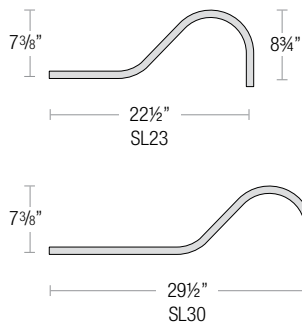

STANDARD FINISHES

- **ABL** (Aegean Blue)
- **BB** (Burnished Bronze)
- **BK** (Gloss Black)
- **BLU** (Blue)
- **DVG** (Dove Gray)
- **FLG** (Flannel Gray)
- **LG** (Lime Green)
- **MB** (Matte Black)
- **MBL** (Midnight Blue)
- **PNA** (Painted Natural Aluminum)
- **PNC** (Painted Natural Copper)
- **RD** (Red)
- **SGR** (Sage Green)
- **SGW** (Semi Gloss White)
- **SND** (Sand)
- **SS** (Satin Silver)
- **TBZ** (Textured Bronze)
- **TGP** (Textured Graphite)
- **TNG** (Tangerine)
- **TTL** (Tahitian Teal)
- **WT** (Gloss White)
- **YEL** (Yellow)

SPECIALTY FINISHES

- **GA** (Galvanized)

Note: All arm mounts include canopy

120V CANOPY

277V CANOPY

SMALL LOOP ARM