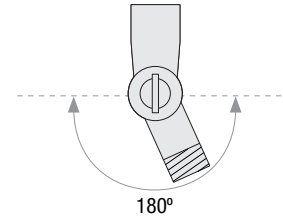

ARCHETYPE

Aluminum Shade with Glass and Guard Options

AR14, AR16

SPEC-00022   UPDATED 02/16/2021

PROJECT: _____

NOTE: _____

KNUCKLE ACCESSORY ORDER MATRIX (EXAMPLE: 2KNLTBZ)

Pipe Size	Knuckle	Finish	Coastal Coating
2 (½" IP)	KNL (Adjustable 180° Knuckle for Arm Mounts)	ABL (Aegean Blue)	(blank) (No Coating)
3 (¾" IP)		BB (Burnished Bronze)	-C (Coating)
		BK (Gloss Black)	
		BLU (Blue)	
		DVG (Dove Gray)	
		FLG (Flannel Gray)	
		GA (Galvanized)	
		LG (Lime Green)	
		MB (Matte Black)	
		MBL (Midnight Blue)	
		PNA (Painted Natural Aluminum)	
		PNC (Painted Natural Copper)	
		RD (Red)	
		SGR (Sage Green)	
		SGW (Semi Gloss White)	
		SND (Sand)	
		SS (Satin Silver)	
		TBZ (Textured Bronze)	
		TGP (Textured Graphite)	
		TNG (Tangerine)	
		TTL (Tahitian Teal)	
		WT (Gloss White)	
		YEL (Yellow)	

KNUCKLE ACCESSORY

Adjustable knuckle for arm mounts that allow luminaire to be rotated up to 180°.

STANDARD FINISHES

ABL (Aegean Blue)	FLG (Flannel Gray)	PNC (Painted Natural Copper)	SS (Satin Silver)	WT (Gloss White)
BB (Burnished Bronze)	LG (Lime Green)	RD (Red)	TBZ (Textured Bronze)	YEL (Yellow)
BK (Gloss Black)	MB (Matte Black)	SGR (Sage Green)	TGP (Textured Graphite)	
BLU (Blue)	MBL (Midnight Blue)	SGW (Semi Gloss White)	TNG (Tangerine)	SPECIALTY FINISHES
DVG (Dove Gray)	PNA (Painted Natural Aluminum)	SND (Sand)	TTL (Tahitian Teal)	GA (Galvanized)