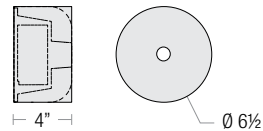

277V CANOPY