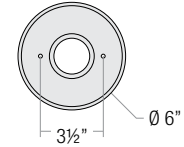

ARCHETYPE

Aluminum Shade with Glass and Guard Options

AR14, AR16

SPEC-00022 UPDATED 02/16/2021

PROJECT: _____

NOTE: _____

STEM MOUNT ORDER MATRIX (EXAMPLE: 2HS18TBZ)

Pipe Size	Stem Length	Finish	Coastal Coating
2 (½" IP)	HS12 (12")	ABL (Aegean Blue)	(blank) (No Coating)
	HS18 (18")	BB (Burnished Bronze)	-C (Coating)
	HS24 (24")	BK (Gloss Black)	
	HS36 (36")	BLU (Blue)	
	HS48 (48")	DVG (Dove Gray)	
	HS__ (Custom length from 2" up to 60")	FLG (Flannel Gray)	
		GA (Galvanized)	
		LG (Lime Green)	
		MB (Matte Black)	
		MBL (Midnight Blue)	
		PNA (Painted Natural Aluminum)	
		PNC (Painted Natural Copper)	
		RD (Red)	
		SGR (Sage Green)	
		SGW (Semi Gloss White)	
		SND (Sand)	
	SS (Satin Silver)		
	TBZ (Textured Bronze)		
	TGP (Textured Graphite)		
	TNG (Tangerine)		
	TTL (Tahitian Teal)		
	WT (Gloss White)		
	YEL (Yellow)		

Stem mounts can be used for sloped ceiling up to 30°