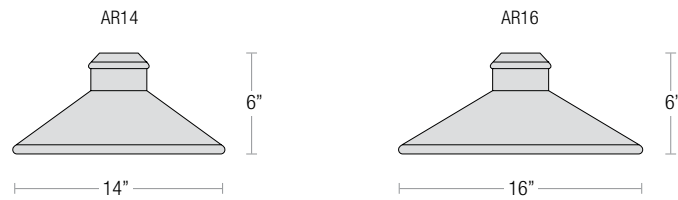

AR16MTBZ-CGWC-3 / 3SL23TBZ

ARCHETYPE ORDER MATRIX (EXAMPLE: AR16MTBZ-CGWC-3)

Diameter	Lamp / LED	Finish	Coastal Coating	Accessories	Mounting Type
AR14 (14")	M (Medium Base, 100W max.)	ABL (Aegean Blue)	(blank) (No Coating)	(blank) (No Accessories)	-2 (½" IP)
AR16 (16")	LED1227^{1,2,3} (12W LED, 2700K, 90 CRI, 844lm)	BB (Burnished Bronze)	-C (Coating)	-CG (Clear Glass)	-3 (¾" IP)
	LED1230^{1,2,3} (12W LED, 3000K, 90 CRI, 861lm)	BK (Gloss Black)		-FG (Frosted Glass)	-B (Black Cord endant)
	LED1235^{1,2,3} (12W LED, 3500K, 90 CRI, 872lm)	BLU (Blue)		-CGG (Clear Glass w/ Cast Guard)	-W (White Cord endant)
	LED1240^{1,2,3} (12W LED, 4000K, 90 CRI, 889lm)	DVG (Dove Gray)		-FGG (Frosted Glass w/ Cast Guard)	-F (Flush Mount)
	LED1827^{1,2,3} (18W LED, 2700K, 90 CRI, 1265lm)	FLG (Flannel Gray)			
	LED1830^{1,2,3} (18W LED, 3000K, 90 CRI, 1288lm)	GA (Galvanized)			
	LED1835^{1,2,3} (18W LED, 3500K, 90 CRI, 1311lm)	LG (Lime Green)			
	LED1840^{1,2,3} (18W LED, 4000K, 90 CRI, 1334lm)	MB (Matte Black)			
		MBL (Midnight Blue)			
		PNA (Painted Natural Aluminum)			
		PNC (Painted Natural Copper)			
		RD (Red)			
		SGR (Sage Green)			
		SGW (Semi Gloss White)			
	SND (Sand)				
	SS (Satin Silver)				
	TBZ (Textured Bronze)				
	TGP (Textured Graphite)				
	TNG (Tangerine)				
	TTL (Tahitian Teal)				
	WT (Gloss White)				
	YEL (Yellow)				

1. Lamps must be specified, and are not included in shade cost
2. Glass enclosure must be specified
3. Lumen are raw LED value

STANDARD FINISHES

● ABL (Aegean Blue)	● FLG (Flannel Gray)	● PNC (Painted Natural Copper)	● SS (Satin Silver)	 WT (Gloss White)
● BB (Burnished Bronze)	● LG (Lime Green)	● RD (Red)	● TBZ (Textured Bronze)	● YEL (Yellow)
● BK (Gloss Black)	● MB (Matte Black)	● SGR (Sage Green)	● TGP (Textured Graphite)	
● BLU (Blue)	● MBL (Midnight Blue)	 SGW (Semi Gloss White)	● TNG (Tangerine)	SPECIALTY FINISHES
● DVG (Dove Gray)	● PNA (Painted Natural Aluminum)	● SND (Sand)	● TTL (Tahitian Teal)	● GA (Galvanized)