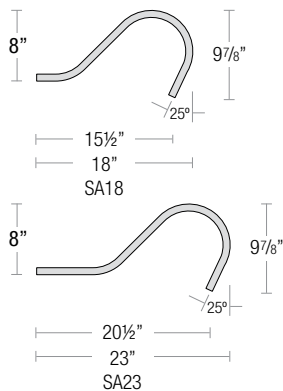

ARCHETYPE

Aluminum Shade with Glass and Guard Options

AR14, AR16

SPEC-00022 UPDATED 02/16/2021

PROJECT: _____

NOTE: _____

ARM MOUNT ORDER MATRIX (EXAMPLE: 3SL23TBZ)

Pipe Size	Arm Type	Finish	Coastal Coating	Input Voltage
2 (½" IP)	SL23 (Small Loop - 23")	ABL Aegean Blue	(blank) (No coating)	(blank) (120V)
	SL30 (Small Loop - 30")	BB (Burnished Bronze)	-C (Coating)	-27 (277V)
3 (¾" IP)	LL23 (Large Loop - 23")	BK (Gloss Black)		
	LL30 (Large Loop - 30")	BLU (Blue)		
	LC18 (Curve Arm - 18")	DVG (Dove Gray)		
	LC24 (Curve Arm - 24")	FLG (Flannel Gray)		
	LC30 (Curve Arm - 30")	GA (Galvanized)		
	LM18 (Miter Arm - 18")	LG (Lime Green)		
	LM24 (Miter Arm - 24")	MB (Matte Black)		
	LM30 (Miter Arm - 30")	MBL (Midnight Blue)		
	SA18 (Sign Arm - 18")	PNA (Painted Natural Aluminum)		
	SA23 (Sign Arm - 23")	PNC (Painted Natural Copper)		
	LSA23 (Large Loop Sign Arm - 23")	RD (Red)		
	LSA30 (Large Loop Sign Arm - 30")	SGR (Sage Green)		
	A6 (Straight Arm - 6")	SGW (Semi Gloss White)		
	A12 (Straight Arm - 12")	SND (Sand)		
	A18 (Straight Arm - 18")	SS (Satin Silver)		
	A24 (Straight Arm - 24")	TBZ (Textured Bronze)		
	A30 (Straight Arm - 30")	TGP (Textured Graphite)		
	MA18 (Modern Arm - 18")	TNG (Tangerine)		
	MA24 (Modern Arm - 24")	TTL (Tahitian Teal)		
	MA30 (Modern Arm - 30")	WT (Gloss White)		
		YEL (Yellow)		

STANDARD FINISHES

- **ABL** (Aegean Blue)
- **BB** (Burnished Bronze)
- **BK** (Gloss Black)
- **BLU** (Blue)
- **DVG** (Dove Gray)
- **FLG** (Flannel Gray)
- **LG** (Lime Green)
- **MB** (Matte Black)
- **MBL** (Midnight Blue)
- **PNA** (Painted Natural Aluminum)
- **PNC** (Painted Natural Copper)
- **RD** (Red)
- **SGR** (Sage Green)
- **SGW** (Semi Gloss White)
- **SND** (Sand)
- **SS** (Satin Silver)
- **TBZ** (Textured Bronze)
- **TGP** (Textured Graphite)
- **TNG** (Tangerine)
- **TTL** (Tahitian Teal)
- **WT** (Gloss White)
- **YEL** (Yellow)

SPECIALTY FINISHES

- **GA** (Galvanized)

Note: All arm mounts include canopy

120V CANOPY

277V CANOPY