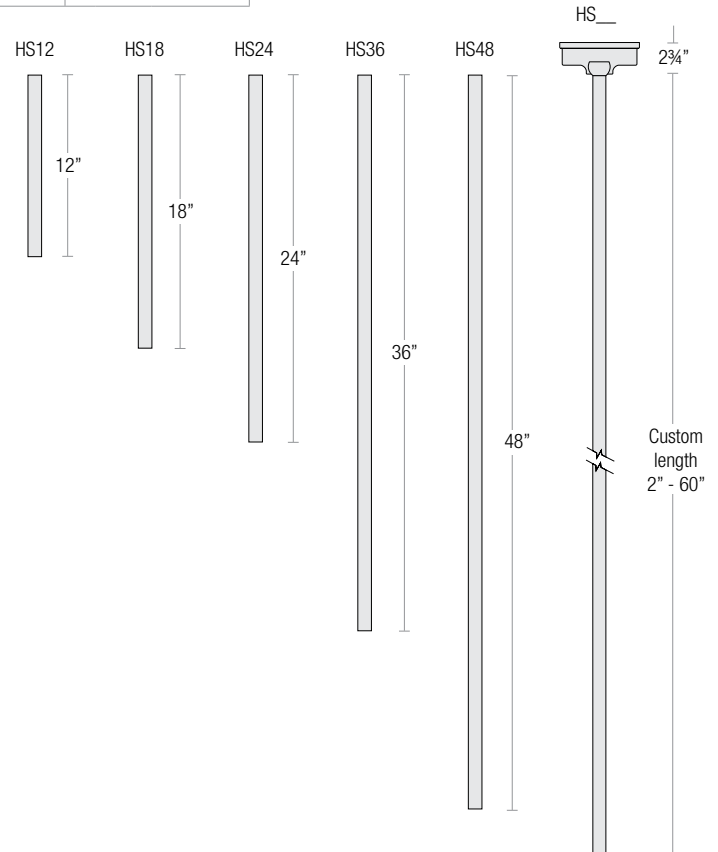

## STEM MOUNT ORDER MATRIX (EXAMPLE: 2HS18TBZ)

Pipe Size	Stem Length	Finish	Coastal Coating
2 (½" IP)	HS12 (12")	ABL (Aegean Blue)	(blank) (No Coating)
	HS18 (18")	BB (Burnished Bronze)	-C (Coating)
	HS24 (24")	BK (Gloss Black)	
	HS36 (36")	BLU (Blue)	
	HS48 (48")	DVG (Dove Gray)	
	HS__ (Custom length from 2" up to 60")	FLG (Flannel Gray)	
		GA (Galvanized)	
		LG (Lime Green)	
		MB (Matte Black)	
		MBL (Midnight Blue)	
		PNA (Painted Natural Aluminum)	
		PNC (Painted Natural Copper)	
		RD (Red)	
		SGR (Sage Green)	
		SGW (Semi Gloss White)	
		SND (Sand)	
	SS (Satin Silver)		
	TBZ (Textured Bronze)		
	TGP (Textured Graphite)		
	TNG (Tangerine)		
	TTL (Tahitian Teal)		
	WT (Gloss White)		
	YEL (Yellow)		

Stem mounts can be used for sloped ceiling up to 30°

Note: All stems include 2 3/8" canopy and ball swivels

### CEILING FLUSH MOUNT CANOPY

Note: Ceiling flush mount canopy includes 2" stem