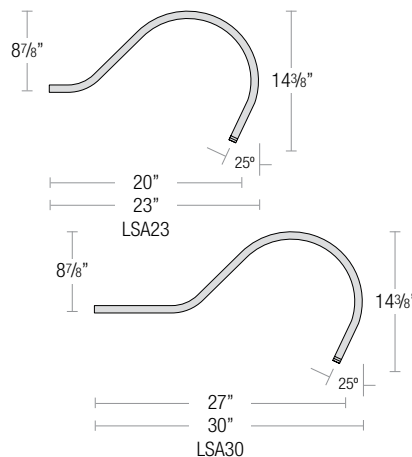

LARGE LOOP SIGN ARM