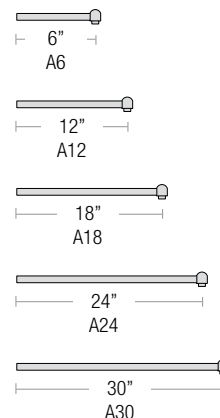

STRAIGHT ARM