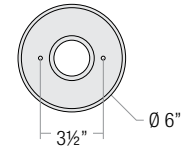

GLOBE

White Acrylic Globe with Machined Top Cover

GL12, GL14, GL16, GL18

PROJECT: _____

SPEC-00030

UPDATED 02/16/2021

NOTE: _____

STEM MOUNT ORDER MATRIX (EXAMPLE: 2HS36TBZ)

Pipe Size	Stem Length	Finish	Coastal Coating
2 (½" IP)	HS12 (12")	ABL (Aegean Blue)	(blank) (No Coating)
	HS18 (18")	BB (Burnished Bronze)	-C (Coating)
	HS24 (24")	BK (Gloss Black)	
	HS36 (36")	BLU (Blue)	
	HS48 (48")	DVG (Dove Gray)	
	HS__ (Custom length from 2" up to 60")	FLG (Flannel Gray)	
		GA (Galvanized)	
		LG (Lime Green)	
		MB (Matte Black)	
		MBL (Midnight Blue)	
		PNA (Painted Natural Aluminum)	
		PNC (Painted Natural Copper)	
		RD (Red)	
		SGR (Sage Green)	
		SGW (Semi Gloss White)	
		SND (Sand)	
		SS (Satin Silver)	
	TBZ (Textured Bronze)		
	TGP (Textured Graphite)		
	TNG (Tangerine)		
	TTL (Tahitian Teal)		
	WT (Gloss White)		
	YEL (Yellow)		

Stem mounts can be used for sloped ceiling up to 30°