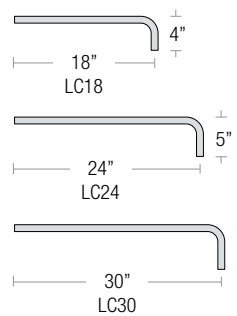

MOUNTING

- ½" or ¾" IP for arms. Flush mount, stems and post available only in ½"
- 9' Pendant cord available in black or white cord (includes 5" canopy with the same finish as the shade)

FINISHES

- Top cover and mounting finish options
- Available in 22 standard and 1 specialty finishes with optional coastal coating to protect finish in coastal environments (add "-C" to the finish)
- Consult factory for custom finish options

SPECIALTY FINISHES

- **GA** (Galvanized)

Note: All arm mounts include canopy

120V CANOPY

277V CANOPY

SMALL LOOP ARM

LARGE LOOP ARM

CURVE ARM