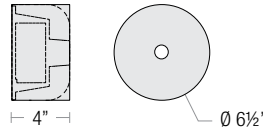

277V CANOPY