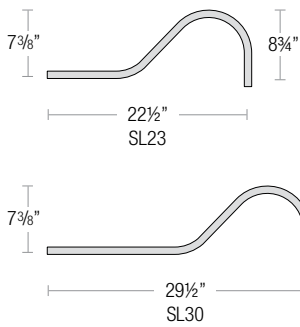

SPECIALTY FINISHES

- **GA** (Galvanized)

Note: All arm mounts include canopy

120V CANOPY

277V CANOPY

SMALL LOOP ARM

LARGE LOOP ARM

CURVE ARM