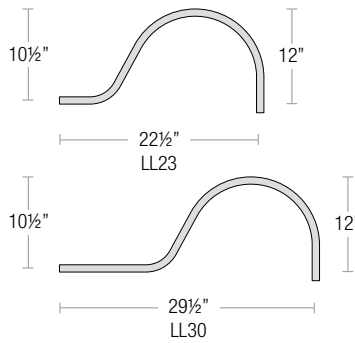

SPECIALTY FINISHES

- **GA** (Galvanized)

Note: All arm mounts include canopy

120V CANOPY

277V CANOPY

SMALL LOOP ARM

LARGE LOOP ARM

CURVE ARM