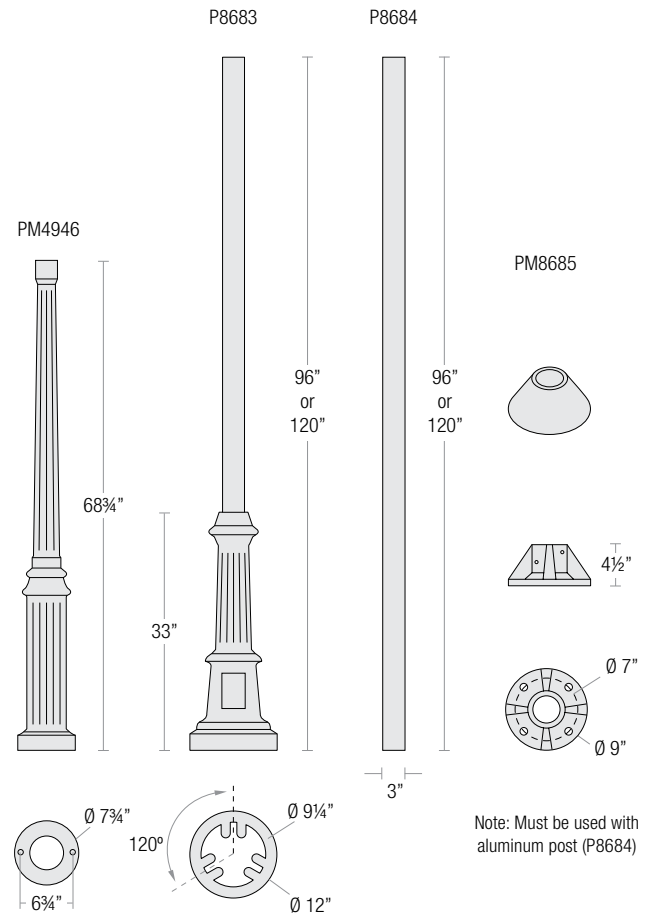

Pipe Size	Mount Type	Finish	Input Voltage
2 (½" IP)	P1 (Single Post Mount)	ABL (Aegean Blue)	(blank) (120V)
		BB (Burnished Bronze)	-27 ³ (277V)
	P2 (Double Post Mount)	BK (Gloss Black)	
		BLU (Blue)	
	W1 (Traditional Wall Mount)	DVG (Dove Gray)	
		FLG (Flannel Gray)	
		GA (Galvanized)	
		LG (Lime Green)	
		MB (Matte Black)	
		MBL (Midnight Blue)	
		PNA (Painted Natural Aluminum)	
		PNC (Painted Natural Copper)	
		RD (Red)	
SGR (Sage Green)			
SGW (Semi Gloss White)			
SND (Sand)			
SS (Satin Silver)			
TBZ (Textured Bronze)			
TGP (Textured Graphite)			
TNG (Tangerine)			
TTL (Tahitian Teal)			
WT (Gloss White)			
YEL (Yellow)			

3. Post mount only

SINGLE POST MOUNT

DOUBLE POST MOUNT

TRADITIONAL WALL MOUNT

POST TYPE ORDER MATRIX (EXAMPLE: P8683-96TBZ)

Post Type	Finish
PM4946 (Cast Aluminum Post)	ABL (Aegean Blue)
P8683-96 (Cast Aluminum Base w/ 96" Aluminum Post)	BB (Burnished Bronze)
	BK (Gloss Black)
P8683-120 (Cast Aluminum Base w/ 120" Aluminum Post)	BLU (Blue)
	DVG (Dove Gray)
P8684-96 (96" Straight Aluminum Post)	FLG (Flannel Gray)
P8684-120 (120" Straight Aluminum Post)	GA (Galvanized)
	LG (Lime Green)
PM8685 (Cast Aluminum Pier Mount - must be used with straight aluminum post, P8638)	MB (Matte Black)
	MBL (Midnight Blue)
	PNA (Painted Natural Aluminum)
	PNC (Painted Natural Copper)
	RD (Red)
	SGR (Sage Green)
	SGW (Semi Gloss White)
	SND (Sand)
	SS (Satin Silver)
	TBZ (Textured Bronze)
	TGP (Textured Graphite)
	TNG (Tangerine)
	TTL (Tahitian Teal)
WT (Gloss White)	
YEL (Yellow)	