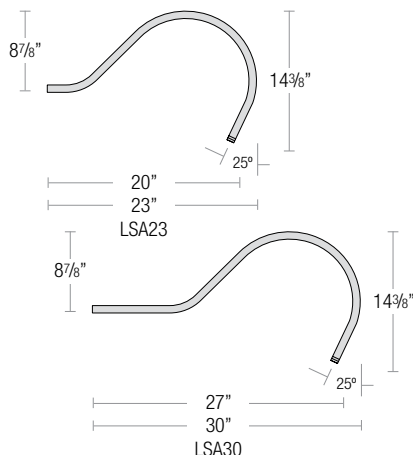

LARGE LOOP SIGN ARM