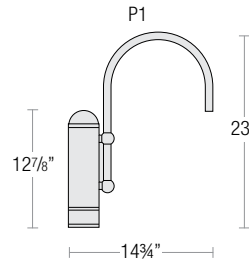

GLOBE

White Acrylic Globe with Machined Top Cover

GL12, GL14, GL16, GL18

PROJECT: _____

SPEC-00030

UPDATED 02/16/2021

NOTE: _____

POST / WALL MOUNT ORDER MATRIX (EXAMPLE: 2P1TBZ)

Pipe Size	Mount Type	Finish	Input Voltage
2 (½" IP)	P1 (Single Post Mount)	ABL (Aegean Blue)	(blank) (120V)
		BB (Burnished Bronze)	-27³ (277V)
	P2 (Double Post Mount)	BK (Gloss Black)	
		BLU (Blue)	
	W1 (Traditional Wall Mount)	DVG (Dove Gray)	
		FLG (Flannel Gray)	
		GA (Galvanized)	
		LG (Lime Green)	
		MB (Matte Black)	
		MBL (Midnight Blue)	
		PNA (Painted Natural Aluminum)	
		PNC (Painted Natural Copper)	
		RD (Red)	
SGR (Sage Green)			
SGW (Semi Gloss White)			
SND (Sand)			
SS (Satin Silver)			
TBZ (Textured Bronze)			
TGP (Textured Graphite)			
TNG (Tangerine)			
TTL (Tahitian Teal)			
WT (Gloss White)			
YEL (Yellow)			

3. Post mount only

SINGLE POST MOUNT