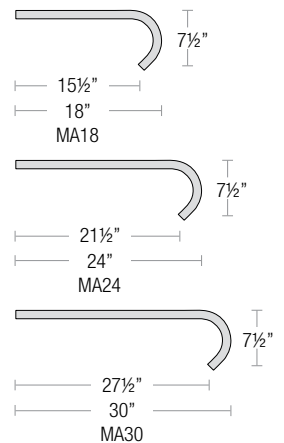

MOUNTING

- ½" or ¾" IP for arms. Flush mount, stems and post available only in ½"
- 9' Pendant cord available in black or white cord (includes 5" canopy with the same finish as the shade)

FINISHES

- Top cover and mounting finish options
- Available in 22 standard and 1 specialty finishes with optional coastal coating to protect finish in coastal environments (add "-C" to the finish)
- Consult factory for custom finish options

MITER ARM

SIGN ARM

LARGE LOOP SIGN ARM

STRAIGHT ARM

MODERN ARM

GLOBE

White Acrylic Globe with Machined Top Cover

GL12, GL14, GL16, GL18

PROJECT: _____

SPEC-00030 UPDATED 02/16/2021

NOTE: _____

KNUCKLE ACCESSORY ORDER MATRIX (EXAMPLE: 2KNLTBZ)

Pipe Size	Knuckle	Finish	Coastal Coating
2 (½" IP)	KNL (Adjustable 180° Knuckle for Arm Mounts)	ABL (Aegean Blue)	(blank) (No Coating)
3 (¾" IP)		BB (Burnished Bronze)	-C (Coating)
		BK (Gloss Black)	
		BLU (Blue)	
		DVG (Dove Gray)	
		FLG (Flannel Gray)	
		GA (Galvanized)	
		LG (Lime Green)	
		MB (Matte Black)	
		MBL (Midnight Blue)	
		PNA (Painted Natural Aluminum)	
		PNC (Painted Natural Copper)	
		RD (Red)	
		SGR (Sage Green)	
		SGW (Semi Gloss White)	
		SND (Sand)	
		SS (Satin Silver)	
		TBZ (Textured Bronze)	
		TGP (Textured Graphite)	
		TNG (Tangerine)	
		TTL (Tahitian Teal)	
		WT (Gloss White)	
		YEL (Yellow)	