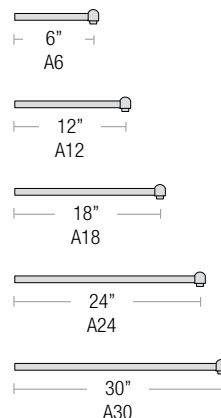

STRAIGHT ARM