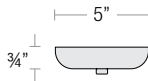

PENDANT CANOPY