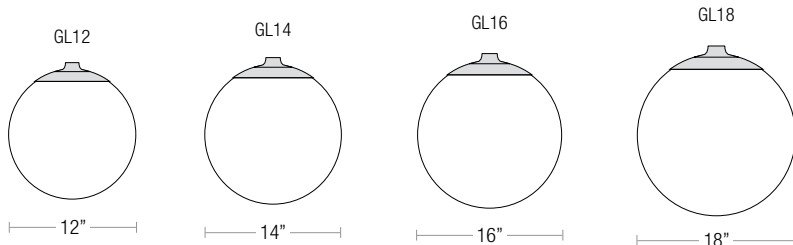

MOUNTING

- ½" or ¾" IP for arms. Flush mount, stems and post available only in ½"
- 9' Pendant cord available in black or white cord (includes 5" canopy with the same finish as the shade)

FINISHES

- Top cover and mounting finish options
- Available in 22 standard and 1 specialty finishes with optional coastal coating to protect finish in coastal environments (add "-C" to the finish)
- Consult factory for custom finish options

LISTING

UL listed to US and Canadian standards for wet locations

GL12LED1827LG-2 / 2HS36LG

GL14LED1827TBZ-2 / 2HS36TBZ

GLOBE ORDER MATRIX (EXAMPLE: GL14LED1827TBZ-2)

Diameter	Lamp / LED	Top Cover Finish	Coastal Coating	Mounting Type
GL12 (12")	M (Medium Base, 100W max.)	ABL Aegean Blue	(blank) (No Coating)	-2 (½" IP)
GL14 (14")	LED1227^{1,2} (12W LED, 2700K, 90 CRI, 844lm)	BB (Burnished Bronze)	-C (Coating)	-3 (¾" IP)
GL16 (16")	LED1230^{1,2} (12W LED, 3000K, 90 CRI, 861lm)	BK (Gloss Black)		-B (Black Cord Pendant)
GL18 (18")	LED1235^{1,2} (12W LED, 3500K, 90 CRI, 872lm)	BLU (Blue)		-W (White Cord Pendant)
	LED1240^{1,2} (12W LED, 4000K, 90 CRI, 889lm)	DVG (Dove Gray)		-F (Flush Mount)
	LED1827^{1,2} (18W LED, 2700K, 90 CRI, 1265lm)	FLG (Flannel Gray)		
	LED1830^{1,2} (18W LED, 3000K, 90 CRI, 1288lm)	GA (Galvanized)		
	LED1835^{1,2} (18W LED, 3500K, 90 CRI, 1311lm)	LG (Lime Green)		
	LED1840^{1,2} (18W LED, 4000K, 90 CRI, 1334lm)	MB (Matte Black)		
		MBL (Midnight Blue)		
		PNA (Painted Natural Aluminum)		
		PNC (Painted Natural Copper)		
		RD (Red)		
		SGR (Sage Green)		
		SGW (Semi Gloss White)		
		SND (Sand)		
		SS (Satin Silver)		
		TBZ (Textured Bronze)		
		TGP (Textured Graphite)		
		TNG (Tangerine)		
		TTL (Tahitian Teal)		
		WT (Gloss White)		
		YEL (Yellow)		