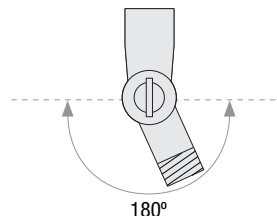

GLOBE

White Acrylic Globe with Machined Top Cover

GL12, GL14, GL16, GL18

PROJECT: _____

SPEC-00030   UPDATED 02/16/2021

NOTE: _____

KNUCKLE ACCESSORY ORDER MATRIX (EXAMPLE: 2KNLTBZ)

Pipe Size	Knuckle	Finish	Coastal Coating
2 (½" IP)	KNL (Adjustable 180° Knuckle for Arm Mounts)	ABL (Aegean Blue)	(blank) (No Coating)
3 (¾" IP)		BB (Burnished Bronze)	-C (Coating)
		BK (Gloss Black)	
		BLU (Blue)	
		DVG (Dove Gray)	
		FLG (Flannel Gray)	
		GA (Galvanized)	
		LG (Lime Green)	
		MB (Matte Black)	
		MBL (Midnight Blue)	
		PNA (Painted Natural Aluminum)	
		PNC (Painted Natural Copper)	
		RD (Red)	
		SGR (Sage Green)	
		SGW (Semi Gloss White)	
		SND (Sand)	
		SS (Satin Silver)	
		TBZ (Textured Bronze)	
		TGP (Textured Graphite)	
		TNG (Tangerine)	
		TTL (Tahitian Teal)	
		WT (Gloss White)	
		YEL (Yellow)	

KNUCKLE ACCESSORY

Adjustable knuckle for arm mounts that allow luminaire to be rotated up to 180°.

STANDARD FINISHES

ABL (Aegean Blue)	FLG (Flannel Gray)	PNC (Painted Natural Copper)	SS (Satin Silver)	WT (Gloss White)
BB (Burnished Bronze)	LG (Lime Green)	RD (Red)	TBZ (Textured Bronze)	YEL (Yellow)
BK (Gloss Black)	MB (Matte Black)	SGR (Sage Green)	TGP (Textured Graphite)	
BLU (Blue)	MBL (Midnight Blue)	SGW (Semi Gloss White)	TNG (Tangerine)	SPECIALTY FINISHES
DVG (Dove Gray)	PNA (Painted Natural Aluminum)	SND (Sand)	TTL (Tahitian Teal)	GA (Galvanized)