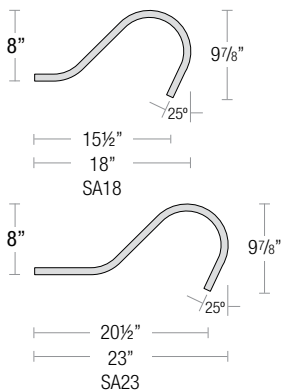

GLOBE

White Acrylic Globe with Machined Top Cover

GL12, GL14, GL16, GL18

PROJECT: _____

SPEC-00030 UPDATED 02/16/2021

NOTE: _____

ARM MOUNT ORDER MATRIX (EXAMPLE: 3SL23TBZ)

Pipe Size	Arm Type	Finish	Coastal Coating	Input Voltage
2 (½" IP)	SL23 (Small Loop - 23")	ABL Aegean Blue	(blank) (No coating)	(blank) (120V)
	SL30 (Small Loop - 30")	BB (Burnished Bronze)	-C (Coating)	-27 (277V)
3 (¾" IP)	LL23 (Large Loop - 23")	BK (Gloss Black)		
	LL30 (Large Loop - 30")	BLU (Blue)		
	LC18 (Curve Arm - 18")	DVG (Dove Gray)		
	LC24 (Curve Arm - 24")	FLG (Flannel Gray)		
	LC30 (Curve Arm - 30")	GA (Galvanized)		
	LM18 (Miter Arm - 18")	LG (Lime Green)		
	LM24 (Miter Arm - 24")	MB (Matte Black)		
	LM30 (Miter Arm - 30")	MBL (Midnight Blue)		
	SA18 (Sign Arm - 18")	PNA (Painted Natural Aluminum)		
	SA23 (Sign Arm - 23")	PNC (Painted Natural Copper)		
	LSA23 (Large Loop Sign Arm - 23")	RD (Red)		
	LSA30 (Large Loop Sign Arm - 30")	SGR (Sage Green)		
	A6 (Straight Arm - 6")	SGW (Semi Gloss White)		
	A12 (Straight Arm - 12")	SND (Sand)		
	A18 (Straight Arm - 18")	SS (Satin Silver)		
	A24 (Straight Arm - 24")	TBZ (Textured Bronze)		
	A30 (Straight Arm - 30")	TGP (Textured Graphite)		
	MA18 (Modern Arm - 18")	TNG (Tangerine)		
	MA24 (Modern Arm - 24")	TTL (Tahitian Teal)		
	MA30 (Modern Arm - 30")	WT (Gloss White)		
		YEL (Yellow)		

STANDARD FINISHES

- **ABL** (Aegean Blue)
- **BB** (Burnished Bronze)
- **BK** (Gloss Black)
- **BLU** (Blue)
- **DVG** (Dove Gray)
- **FLG** (Flannel Gray)
- **LG** (Lime Green)
- **MB** (Matte Black)
- **MBL** (Midnight Blue)
- **PNA** (Painted Natural Aluminum)
- **PNC** (Painted Natural Copper)
- **RD** (Red)
- **SGR** (Sage Green)
- **SGW** (Semi Gloss White)
- **SND** (Sand)
- **SS** (Satin Silver)
- **TBZ** (Textured Bronze)
- **TGP** (Textured Graphite)
- **TNG** (Tangerine)
- **TTL** (Tahitian Teal)
- **WT** (Gloss White)
- **YEL** (Yellow)

SPECIALTY FINISHES

- **GA** (Galvanized)

Note: All arm mounts include canopy

120V CANOPY