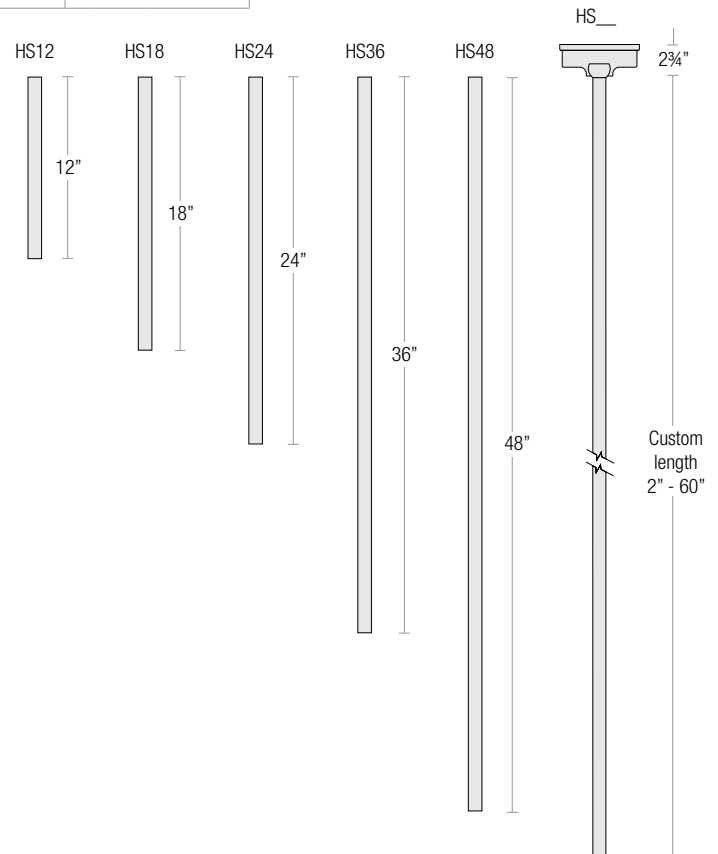

Pipe Size	Stem Length	Finish	Coastal Coating
2 (½" IP)	HS12 (12")	ABL (Aegean Blue)	(blank) (No Coating)
	HS18 (18")	BB (Burnished Bronze)	-C (Coating)
	HS24 (24")	BK (Gloss Black)	
	HS36 (36")	BLU (Blue)	
	HS48 (48")	DVG (Dove Gray)	
	HS__ (Custom length from 2" up to 60")	FLG (Flannel Gray)	
		GA (Galvanized)	
		LG (Lime Green)	
		MB (Matte Black)	
		MBL (Midnight Blue)	
		PNA (Painted Natural Aluminum)	
		PNC (Painted Natural Copper)	
		RD (Red)	
		SGR (Sage Green)	
		SGW (Semi Gloss White)	
		SND (Sand)	
		SS (Satin Silver)	
	TBZ (Textured Bronze)		
	TGP (Textured Graphite)		
	TNG (Tangerine)		
	TTL (Tahitian Teal)		
	WT (Gloss White)		
	YEL (Yellow)		

Stem mounts can be used for sloped ceiling up to 30°

Note: All stems include 2 3/8" canopy and ball swivels

PENDANT CANOPY

CEILING FLUSH MOUNT CANOPY

Note: Ceiling flush mount canopy includes 2" stem

STANDARD FINISHES