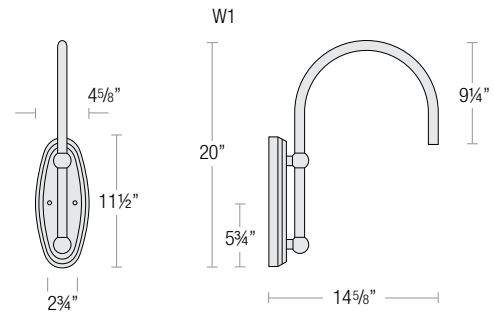

3. Post mount only

SINGLE POST MOUNT

DOUBLE POST MOUNT

TRADITIONAL WALL MOUNT

POST TYPE ORDER MATRIX (EXAMPLE: P8683-96TBZ)

Post Type	Finish
PM4946 (Cast Aluminum Post)	ABL (Aegean Blue)
P8683-96 (Cast Aluminum Base w/ 96" Aluminum Post)	BB (Burnished Bronze)
	BK (Gloss Black)
P8683-120 (Cast Aluminum Base w/ 120" Aluminum Post)	BLU (Blue)
	DVG (Dove Gray)
P8684-96 (96" Straight Aluminum Post)	FLG (Flannel Gray)
P8684-120 (120" Straight Aluminum Post)	GA (Galvanized)
	LG (Lime Green)
PM8685 (Cast Aluminum Pier Mount - must be used with straight aluminum post, P8638)	MB (Matte Black)
	MBL (Midnight Blue)
	PNA (Painted Natural Aluminum)
	PNC (Painted Natural Copper)
	RD (Red)
	SGR (Sage Green)
	SGW (Semi Gloss White)
	SND (Sand)
	SS (Satin Silver)
	TBZ (Textured Bronze)
	TGP (Textured Graphite)
	TNG (Tangerine)
	TTL (Tahitian Teal)
WT (Gloss White)	
YEL (Yellow)	