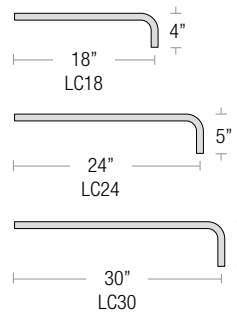

NEO

Aluminum Shade with Glass and Guard Options

RNDA12, RNDM12, RNCA12, RNCM12
RNSA12, RNSM12, RNSA16, RNSM16

PROJECT: _____

SPEC-00033   UPDATED 02/16/2021

NOTE: _____

ARM MOUNT ORDER MATRIX (EXAMPLE: 3LL23BK)

Pipe Size	Arm Type	Finish	Coastal Coating	Input Voltage
2 (½" IP)	SL23 (Small Loop - 23")	ABL Aegean Blue	(blank) (No coating)	(blank) (120V)
	SL30 (Small Loop - 30")	BB (Burnished Bronze)	-C (Coating)	-27 (277V)
3 (¾" IP)	LL23 (Large Loop - 23")	BK (Gloss Black)		
	LL30 (Large Loop - 30")	BLU (Blue)		
	LC18 (Curve Arm - 18")	DVG (Dove Gray)		
	LC24 (Curve Arm - 24")	FLG (Flannel Gray)		
	LC30 (Curve Arm - 30")	GA (Galvanized)		
	LM18 (Miter Arm - 18")	LG (Lime Green)		
	LM24 (Miter Arm - 24")	MB (Matte Black)		
	LM30 (Miter Arm - 30")	MBL (Midnight Blue)		
	SA18 (Sign Arm - 18")	PNA (Painted Natural Aluminum)		
	SA23 (Sign Arm - 23")	PNC (Painted Natural Copper)		
	LSA23 (Large Loop Sign Arm - 23")	RD (Red)		
	LSA30 (Large Loop Sign Arm - 30")	SGR (Sage Green)		
	A6 (Straight Arm - 6")	SGW (Semi Gloss White)		
	A12 (Straight Arm - 12")	SND (Sand)		
	A18 (Straight Arm - 18")	SS (Satin Silver)		
	A24 (Straight Arm - 24")	TBZ (Textured Bronze)		
	A30 (Straight Arm - 30")	TGP (Textured Graphite)		
	MA18 (Modern Arm - 18")	TNG (Tangerine)		
	MA24 (Modern Arm - 24")	TTL (Tahitian Teal)		
	MA30 (Modern Arm - 30")	WT (Gloss White)		
		YEL (Yellow)		

STANDARD FINISHES

- **ABL** (Aegean Blue)
- **RD** (Red)
- **BB** (Burnished Bronze)
- **SGR** (Sage Green)
- **BK** (Gloss Black)
- **SGW** (Semi Gloss White)
- **BLU** (Blue)
- **SND** (Sand)
- **DVG** (Dove Gray)
- **SS** (Satin Silver)
- **FLG** (Flannel Gray)
- **TBZ** (Textured Bronze)
- **LG** (Lime Green)
- **TGP** (Textured Graphite)
- **MB** (Matte Black)
- **TNG** (Tangerine)
- **MBL** (Midnight Blue)
- **TTL** (Tahitian Teal)
- **PNA** (Painted Natural Aluminum)
- **WT** (Gloss White)
- **PNC** (Painted Natural Copper)
- **YEL** (Yellow)

SPECIALTY FINISHES

- **GA** (Galvanized)