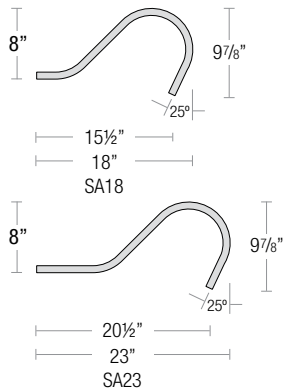

NEO

Aluminum Shade with Glass and Guard Options

RNDA12, RNDM12, RNCA12, RNCM12
RNSA12, RNSM12, RNSA16, RNSM16

PROJECT: _____

SPEC-00033   UPDATED 02/16/2021

NOTE: _____

ARM MOUNT ORDER MATRIX (EXAMPLE: 3LL23BK)

Pipe Size	Arm Type	Finish	Coastal Coating	Input Voltage
2 (½" IP)	SL23 (Small Loop - 23")	ABL Aegean Blue	(blank) (No coating)	(blank) (120V)
	SL30 (Small Loop - 30")	BB (Burnished Bronze)	-C (Coating)	-27 (277V)
3 (¾" IP)	LL23 (Large Loop - 23")	BK (Gloss Black)		
	LL30 (Large Loop - 30")	BLU (Blue)		
	LC18 (Curve Arm - 18")	DVG (Dove Gray)		
	LC24 (Curve Arm - 24")	FLG (Flannel Gray)		
	LC30 (Curve Arm - 30")	GA (Galvanized)		
	LM18 (Miter Arm - 18")	LG (Lime Green)		
	LM24 (Miter Arm - 24")	MB (Matte Black)		
	LM30 (Miter Arm - 30")	MBL (Midnight Blue)		
	SA18 (Sign Arm - 18")	PNA (Painted Natural Aluminum)		
	SA23 (Sign Arm - 23")	PNC (Painted Natural Copper)		
	LSA23 (Large Loop Sign Arm - 23")	RD (Red)		
	LSA30 (Large Loop Sign Arm - 30")	SGR (Sage Green)		
	A6 (Straight Arm - 6")	SGW (Semi Gloss White)		
	A12 (Straight Arm - 12")	SND (Sand)		
	A18 (Straight Arm - 18")	SS (Satin Silver)		
	A24 (Straight Arm - 24")	TBZ (Textured Bronze)		
	A30 (Straight Arm - 30")	TGP (Textured Graphite)		
	MA18 (Modern Arm - 18")	TNG (Tangerine)		
	MA24 (Modern Arm - 24")	TTL (Tahitian Teal)		
	MA30 (Modern Arm - 30")	WT (Gloss White)		
		YEL (Yellow)		

STANDARD FINISHES

- **ABL** (Aegean Blue)
- **RD** (Red)
- **BB** (Burnished Bronze)
- **SGR** (Sage Green)
- **BK** (Gloss Black)
- **SGW** (Semi Gloss White)
- **BLU** (Blue)
- **SND** (Sand)
- **DVG** (Dove Gray)
- **SS** (Satin Silver)
- **FLG** (Flannel Gray)
- **TBZ** (Textured Bronze)
- **LG** (Lime Green)
- **TGP** (Textured Graphite)
- **MB** (Matte Black)
- **TNG** (Tangerine)
- **MBL** (Midnight Blue)
- **TTL** (Tahitian Teal)
- **PNA** (Painted Natural Aluminum)
- **WT** (Gloss White)
- **PNC** (Painted Natural Copper)
- **YEL** (Yellow)

SPECIALTY FINISHES

- **GA** (Galvanized)