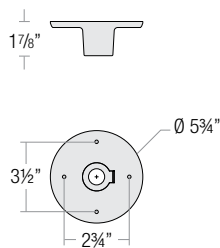

PENDANT CANOPY

CEILING FLUSH MOUNT CANOPY

Note: Ceiling flush mount canopy includes 2" stem