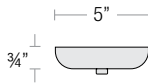

PENDANT CANOPY