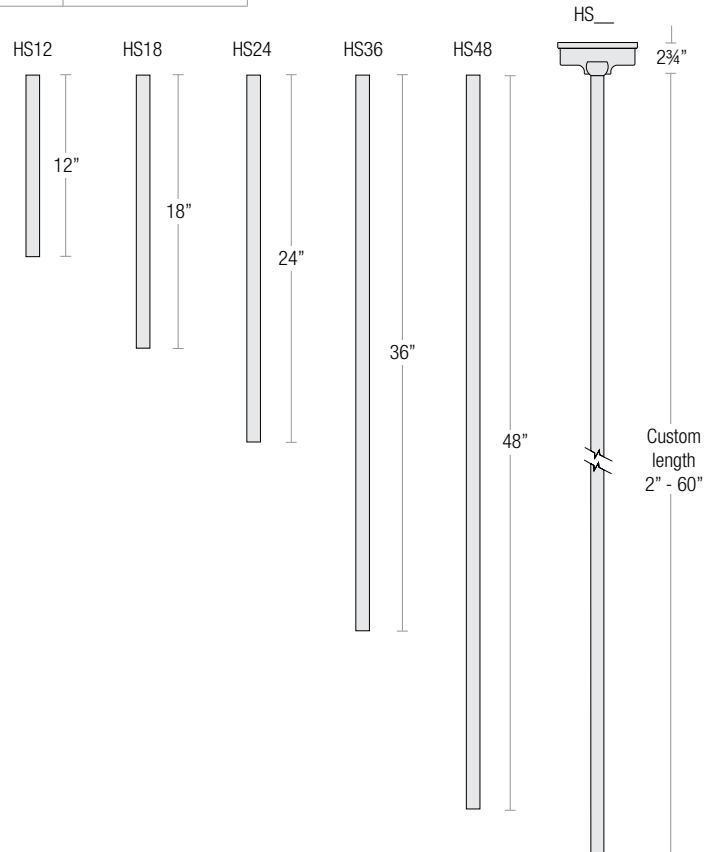

## STEM MOUNT ORDER MATRIX (EXAMPLE: 2HS18BK)

Pipe Size	Stem Length	Finish	Coastal Coating
2 (½" IP)	HS12 (12")	ABL (Aegean Blue)	(blank) (No Coating)
	HS18 (18")	BB (Burnished Bronze)	-C (Coating)
	HS24 (24")	BK (Gloss Black)	
	HS36 (36")	BLU (Blue)	
	HS48 (48")	DVG (Dove Gray)	
	HS__ (Custom length from 2" up to 60")	FLG (Flannel Gray)	
		GA (Galvanized)	
		LG (Lime Green)	
		MB (Matte Black)	
		MBL (Midnight Blue)	
		PNA (Painted Natural Aluminum)	
		PNC (Painted Natural Copper)	
		RD (Red)	
		SGR (Sage Green)	
		SGW (Semi Gloss White)	
	SND (Sand)		
	SS (Satin Silver)		
	TBZ (Textured Bronze)		
	TGP (Textured Graphite)		
	TNG (Tangerine)		
	TTL (Tahitian Teal)		
	WT (Gloss White)		
	YEL (Yellow)		

Stem mounts can be used for sloped ceiling up to 30°

Note: All stems include 2 3/8" canopy and ball swivels

### CEILING FLUSH MOUNT CANOPY

Note: Ceiling flush mount canopy includes 2" stem