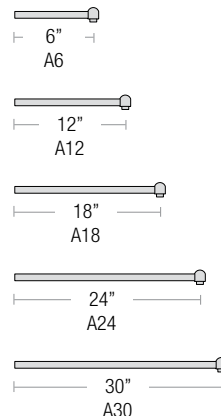

STRAIGHT ARM