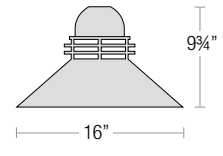

RNSA16 / RNSM16
(Shade)