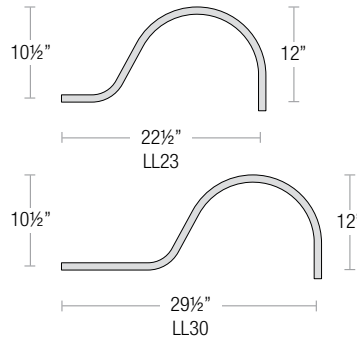

LARGE LOOP ARM