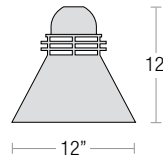

RNCA12 / RNCM12
(Cone)