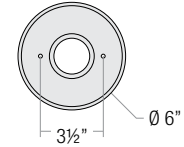

NEO

Aluminum Shade with Glass and Guard Options

RNDA12, RNDM12, RNCA12, RNCM12
RNSA12, RNSM12, RNSA16, RNSM16

PROJECT: _____

SPEC-00033   UPDATED 02/16/2021

NOTE: _____

STEM MOUNT ORDER MATRIX (EXAMPLE: 2HS18BK)

Pipe Size	Stem Length	Finish	Coastal Coating
2 (½" IP)	HS12 (12")	ABL (Aegean Blue)	(blank) (No Coating)
	HS18 (18")	BB (Burnished Bronze)	-C (Coating)
	HS24 (24")	BK (Gloss Black)	
	HS36 (36")	BLU (Blue)	
	HS48 (48")	DVG (Dove Gray)	
	HS__ (Custom length from 2" up to 60")	FLG (Flannel Gray)	
		GA (Galvanized)	
		LG (Lime Green)	
		MB (Matte Black)	
		MBL (Midnight Blue)	
		PNA (Painted Natural Aluminum)	
		PNC (Painted Natural Copper)	
		RD (Red)	
		SGR (Sage Green)	
		SGW (Semi Gloss White)	
	SND (Sand)		
	SS (Satin Silver)		
	TBZ (Textured Bronze)		
	TGP (Textured Graphite)		
	TNG (Tangerine)		
	TTL (Tahitian Teal)		
	WT (Gloss White)		
	YEL (Yellow)		

Stem mounts can be used for sloped ceiling up to 30°