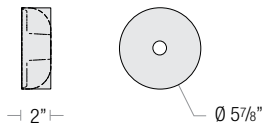

STANDARD FINISHES

- **ABL** (Aegean Blue)
- **RD** (Red)
- **BB** (Burnished Bronze)
- **SGR** (Sage Green)
- **BK** (Gloss Black)
- **SGW** (Semi Gloss White)
- **BLU** (Blue)
- **SND** (Sand)
- **DVG** (Dove Gray)
- **SS** (Satin Silver)
- **FLG** (Flannel Gray)
- **TBZ** (Textured Bronze)
- **LG** (Lime Green)
- **TGP** (Textured Graphite)
- **MB** (Matte Black)
- **TNG** (Tangerine)
- **MBL** (Midnight Blue)
- **TTL** (Tahitian Teal)
- **PNA** (Painted Natural Aluminum)
- **WT** (Gloss White)
- **PNC** (Painted Natural Copper)
- **YEL** (Yellow)

SPECIALTY FINISHES

- **GA** (Galvanized)

Note: All arm mounts include canopy

120V CANOPY