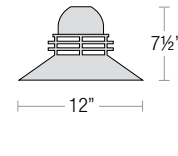

RNSA12 / RNSM12
(Shade)