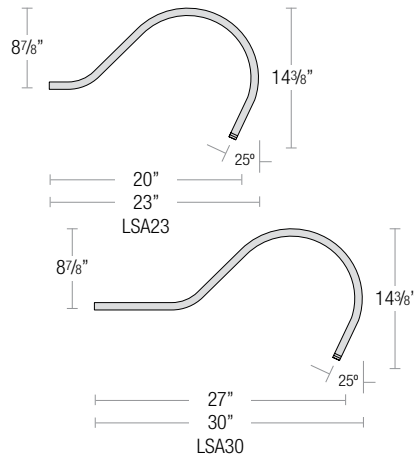

LARGE LOOP SIGN ARM