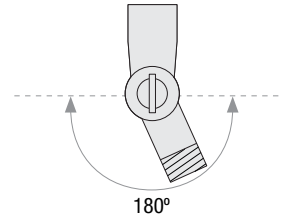

NEO

Aluminum Shade with Glass and Guard Options

RNDA12, RNDM12, RNCA12, RNCM12
RNSA12, RNSM12, RNSA16, RNSM16

PROJECT: _____

SPEC-00033   UPDATED 02/16/2021

NOTE: _____

KNUCKLE ACCESSORY ORDER MATRIX (EXAMPLE: 2KNLBK)

Pipe Size	Knuckle	Finish	Coastal Coating
2 (½" IP)	KNL (Adjustable 180° Knuckle for Arm Mounts)	ABL (Aegean Blue)	(blank) (No Coating)
3 (¾" IP)		BB (Burnished Bronze)	-C (Coating)
		BK (Gloss Black)	
		BLU (Blue)	
		DVG (Dove Gray)	
		FLG (Flannel Gray)	
		GA (Galvanized)	
		LG (Lime Green)	
		MB (Matte Black)	
		MBL (Midnight Blue)	
		PNA (Painted Natural Aluminum)	
		PNC (Painted Natural Copper)	
		RD (Red)	
		SGR (Sage Green)	
		SGW (Semi Gloss White)	
		SND (Sand)	
		SS (Satin Silver)	
		TBZ (Textured Bronze)	
		TGP (Textured Graphite)	
		TNG (Tangerine)	
		TTL (Tahitian Teal)	
		WT (Gloss White)	
		YEL (Yellow)	

KNUCKLE ACCESSORY

Adjustable knuckle for arm mounts that allow luminaire to be rotated up to 180°.

STANDARD FINISHES

ABL (Aegean Blue)	FLG (Flannel Gray)	PNC (Painted Natural Copper)	SS (Satin Silver)	WT (Gloss White)
BB (Burnished Bronze)	LG (Lime Green)	RD (Red)	TBZ (Textured Bronze)	YEL (Yellow)
BK (Gloss Black)	MB (Matte Black)	SGR (Sage Green)	TGP (Textured Graphite)	
BLU (Blue)	MBL (Midnight Blue)	SGW (Semi Gloss White)	TNG (Tangerine)	
DVG (Dove Gray)	PNA (Painted Natural Aluminum)	SND (Sand)	TTL (Tahitian Teal)	

SPECIALTY FINISHES

GA (Galvanized)