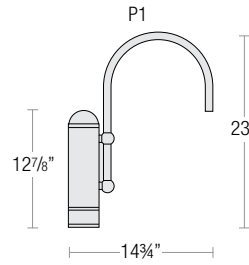

NEO

Aluminum Shade with Glass and Guard Options

RNDA12, RNDM12, RNCA12, RNCM12
RNSA12, RNSM12, RNSA16, RNSM16

PROJECT: _____

SPEC-00033 UPDATED 02/16/2021

NOTE: _____

POST / WALL MOUNT ORDER MATRIX (EXAMPLE: 2P1BK)

Pipe Size	Mount Type	Finish	Input Voltage
2 (½" IP)	P1 (Single Post Mount) P2 (Double Post Mount) W1 (Traditional Wall Mount)	ABL (Aegean Blue)	(blank) (120V)
		BB (Burnished Bronze)	-27* (277V)
		BK (Gloss Black)	
		BLU (Blue)	
		DVG (Dove Gray)	
		FLG (Flannel Gray)	
		GA (Galvanized)	
		LG (Lime Green)	
		MB (Matte Black)	
		MBL (Midnight Blue)	
		PNA (Painted Natural Aluminum)	
		PNC (Painted Natural Copper)	
		RD (Red)	
SGR (Sage Green)			
SGW (Semi Gloss White)			
SND (Sand)			
SS (Satin Silver)			
TBZ (Textured Bronze)			
TGP (Textured Graphite)			
TNG (Tangerine)			
TTL (Tahitian Teal)			
WT (Gloss White)			
YEL (Yellow)			

4. Post mount only

SINGLE POST MOUNT