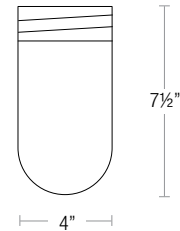

NEO

Aluminum Shade with Glass and Guard Options

RNDA12, RNDM12, RNCA12, RNCM12
RNSA12, RNSM12, RNSA16, RNSM16

SPEC-00033   UPDATED 02/16/2021

PROJECT: _____

NOTE: _____

GLASS AND GUARD OPTIONS

Optional

GLASS ENCLOSURE

- Glass is available in clear (-CG) or frosted (-FG)

-CG (Clear Glass Enclosure)

-FG (Frosted Glass Enclosure)