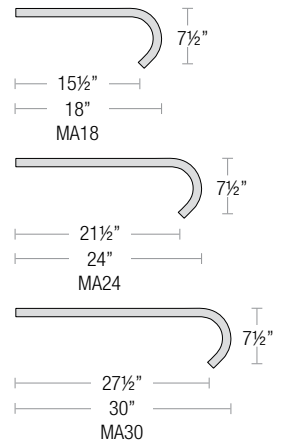

NEO

Aluminum Shade with Glass and Guard Options

RNDA12, RNDM12, RNCA12, RNCM12
RNSA12, RNSM12, RNSA16, RNSM16

PROJECT: _____

SPEC-00033   UPDATED 02/16/2021

NOTE: _____

ARM MOUNT ORDER MATRIX (EXAMPLE: 3LL23BK)

Pipe Size	Arm Type	Finish	Coastal Coating	Input Voltage
2 (½" IP)	SL23 (Small Loop - 23")	ABL Aegean Blue	(blank) (No coating)	(blank) (120V)
	SL30 (Small Loop - 30")	BB (Burnished Bronze)	-C (Coating)	-27 (277V)
3 (¾" IP)	LL23 (Large Loop - 23")	BK (Gloss Black)		
	LL30 (Large Loop - 30")	BLU (Blue)		
	LC18 (Curve Arm - 18")	DVG (Dove Gray)		
	LC24 (Curve Arm - 24")	FLG (Flannel Gray)		
	LC30 (Curve Arm - 30")	GA (Galvanized)		
	LM18 (Miter Arm - 18")	LG (Lime Green)		
	LM24 (Miter Arm - 24")	MB (Matte Black)		
	LM30 (Miter Arm - 30")	MBL (Midnight Blue)		
	SA18 (Sign Arm - 18")	PNA (Painted Natural Aluminum)		
	SA23 (Sign Arm - 23")	PNC (Painted Natural Copper)		
	LSA23 (Large Loop Sign Arm - 23")	RD (Red)		
	LSA30 (Large Loop Sign Arm - 30")	SGR (Sage Green)		
	A6 (Straight Arm - 6")	SGW (Semi Gloss White)		
	A12 (Straight Arm - 12")	SND (Sand)		
	A18 (Straight Arm - 18")	SS (Satin Silver)		
	A24 (Straight Arm - 24")	TBZ (Textured Bronze)		
	A30 (Straight Arm - 30")	TGP (Textured Graphite)		
	MA18 (Modern Arm - 18")	TNG (Tangerine)		
	MA24 (Modern Arm - 24")	TTL (Tahitian Teal)		
	MA30 (Modern Arm - 30")	WT (Gloss White)		
		YEL (Yellow)		

STANDARD FINISHES

- **ABL** (Aegean Blue)
- **RD** (Red)
- **BB** (Burnished Bronze)
- **SGR** (Sage Green)
- **BK** (Gloss Black)
- **SGW** (Semi Gloss White)
- **BLU** (Blue)
- **SND** (Sand)
- **DVG** (Dove Gray)
- **SS** (Satin Silver)
- **FLG** (Flannel Gray)
- **TBZ** (Textured Bronze)
- **LG** (Lime Green)
- **TGP** (Textured Graphite)
- **MB** (Matte Black)
- **TNG** (Tangerine)
- **MBL** (Midnight Blue)
- **TTL** (Tahitian Teal)
- **PNA** (Painted Natural Aluminum)
- **WT** (Gloss White)
- **PNC** (Painted Natural Copper)
- **YEL** (Yellow)

SPECIALTY FINISHES

- **GA** (Galvanized)