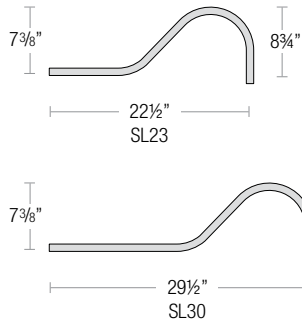

STANDARD FINISHES

- **ABL** (Aegean Blue)
- **RD** (Red)
- **BB** (Burnished Bronze)
- **SGR** (Sage Green)
- **BK** (Gloss Black)
- **SGW** (Semi Gloss White)
- **BLU** (Blue)
- **SND** (Sand)
- **DVG** (Dove Gray)
- **SS** (Satin Silver)
- **FLG** (Flannel Gray)
- **TBZ** (Textured Bronze)
- **LG** (Lime Green)
- **TGP** (Textured Graphite)
- **MB** (Matte Black)
- **TNG** (Tangerine)
- **MBL** (Midnight Blue)
- **TTL** (Tahitian Teal)
- **PNA** (Painted Natural Aluminum)
- **WT** (Gloss White)
- **PNC** (Painted Natural Copper)
- **YEL** (Yellow)

SPECIALTY FINISHES

- **GA** (Galvanized)

Note: All arm mounts include canopy

120V CANOPY

277V CANOPY

SMALL LOOP ARM