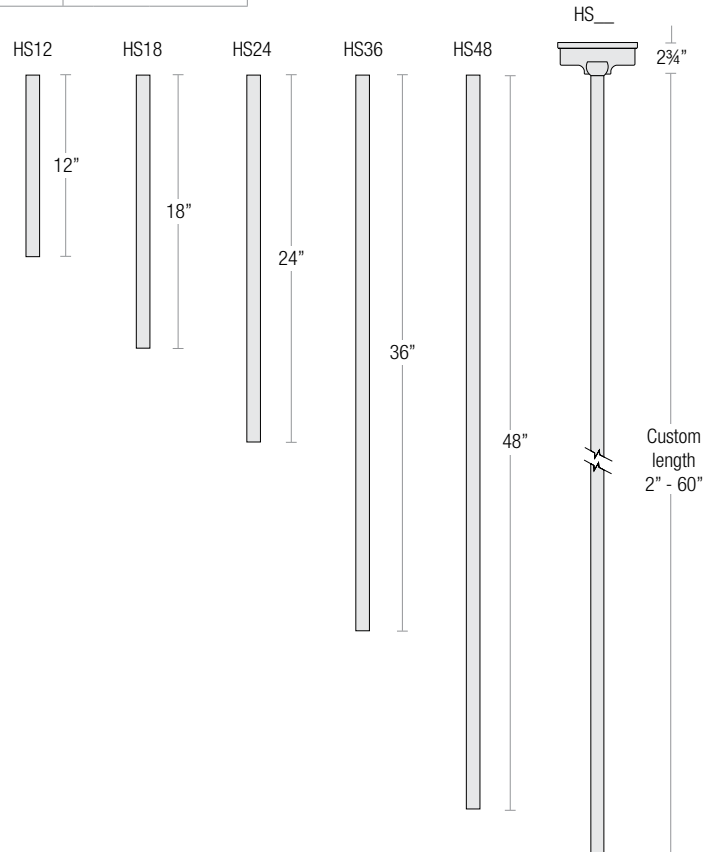

NOSTALGIA

Aluminum Shade with Glass and Guard Options

NC14, NC16

SPEC-00034 UPDATED 02/16/2021

PROJECT: _____

NOTE: _____

STEM MOUNT ORDER MATRIX (EXAMPLE: 2HS18TGP)

Pipe Size	Stem Length	Finish	Coastal Coating
2 (½" IP)	HS12 (12")	ABL (Aegean Blue)	(blank) (No Coating)
	HS18 (18")	BB (Burnished Bronze)	-C (Coating)
	HS24 (24")	BK (Gloss Black)	
	HS36 (36")	BLU (Blue)	
	HS48 (48")	DVG (Dove Gray)	
	HS48 (48")	FLG (Flannel Gray)	
	HS__ (Custom length from 2" up to 60")	GA (Galvanized)	
		LG (Lime Green)	
		MB (Matte Black)	
		MBL (Midnight Blue)	
		PNA (Painted Natural Aluminum)	
		PNC (Painted Natural Copper)	
		RD (Red)	
		SGR (Sage Green)	
		SGW (Semi Gloss White)	
		SND (Sand)	
		SS (Satin Silver)	
	TBZ (Textured Bronze)		
	TGP (Textured Graphite)		
	TNG (Tangerine)		
	TTL (Tahitian Teal)		
	WT (Gloss White)		
	YEL (Yellow)		

Stem mounts can be used for sloped ceiling up to 30°

Note: All stems include 2 3/8" canopy and ball swivels

PENDANT CANOPY

CEILING FLUSH MOUNT CANOPY

Note: Ceiling flush mount canopy includes 2" stem

STANDARD FINISHES