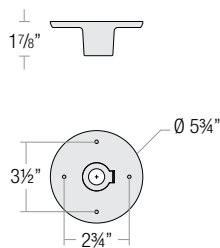

NOSTALGIA

Aluminum Shade with Glass and Guard Options

NC14, NC16

SPEC-00034 UPDATED 02/16/2021

PROJECT: _____

NOTE: _____

STEM MOUNT ORDER MATRIX (EXAMPLE: 2HS18TGP)

Pipe Size	Stem Length	Finish	Coastal Coating
2 (½" IP)	HS12 (12")	ABL (Aegean Blue)	(blank) (No Coating)
	HS18 (18")	BB (Burnished Bronze)	-C (Coating)
	HS24 (24")	BK (Gloss Black)	
	HS36 (36")	BLU (Blue)	
	HS48 (48")	DVG (Dove Gray)	
	HS48 (48")	FLG (Flannel Gray)	
	HS__ (Custom length from 2" up to 60")	GA (Galvanized)	
		LG (Lime Green)	
		MB (Matte Black)	
		MBL (Midnight Blue)	
		PNA (Painted Natural Aluminum)	
		PNC (Painted Natural Copper)	
		RD (Red)	
		SGR (Sage Green)	
		SGW (Semi Gloss White)	
		SND (Sand)	
		SS (Satin Silver)	
	TBZ (Textured Bronze)		
	TGP (Textured Graphite)		
	TNG (Tangerine)		
	TTL (Tahitian Teal)		
	WT (Gloss White)		
	YEL (Yellow)		

Stem mounts can be used for sloped ceiling up to 30°

Note: All stems include 2 3/8" canopy and ball swivels

PENDANT CANOPY

CEILING FLUSH MOUNT CANOPY

Note: Ceiling flush mount canopy includes 2" stem

STANDARD FINISHES