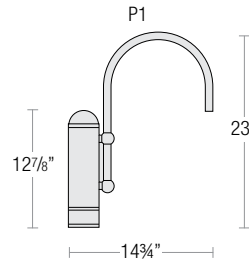

NOSTALGIA

Aluminum Shade with Glass and Guard Options

NC14, NC16

PROJECT: _____

SPEC-00034

UPDATED 02/16/2021

NOTE: _____

POST / WALL MOUNT ORDER MATRIX (EXAMPLE: 2W1TGP)

Pipe Size	Mount Type	Finish	Input Voltage
2 (½" IP)	P1 (Single Post Mount)	ABL (Aegean Blue)	(blank) (120V)
		BB (Burnished Bronze)	-27* (277V)
	P2 (Double Post Mount)	BK (Gloss Black)	
		BLU (Blue)	
	W1 (Traditional Wall Mount)	DVG (Dove Gray)	
		FLG (Flannel Gray)	
		GA (Galvanized)	
		LG (Lime Green)	
		MB (Matte Black)	
		MBL (Midnight Blue)	
		PNA (Painted Natural Aluminum)	
		PNC (Painted Natural Copper)	
		RD (Red)	
		SGR (Sage Green)	
SGW (Semi Gloss White)			
SND (Sand)			
SS (Satin Silver)			
TBZ (Textured Bronze)			
TGP (Textured Graphite)			
TNG (Tangerine)			
TTL (Tahitian Teal)			
WT (Gloss White)			
YEL (Yellow)			

4. Post mount only

SINGLE POST MOUNT