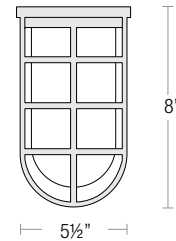

CAST GUARD WITH GLASS ENCLOSURE

- Cast guard can be specified in all standard and specialized finishes, and will match shade finish unless otherwise specified (Note: For galvanized shade finishes, cast guard is unfinished Raw Aluminum)
- Glass is available in clear (-CGG) or frosted (-FGG)

-CGG (Clear Glass w/ Cast Guard)

-FGG (Frosted Glass w/ Cast Guard)