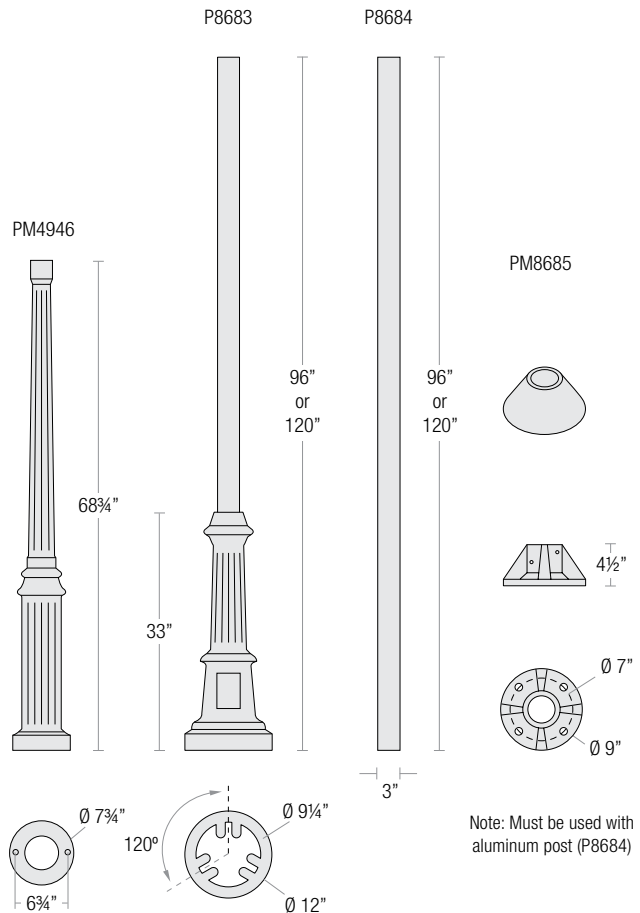

4. Post mount only

SINGLE POST MOUNT

DOUBLE POST MOUNT

TRADITIONAL WALL MOUNT

POST TYPE ORDER MATRIX (EXAMPLE: P8683-96TGP)

Post Type	Finish
PM4946 (Cast Aluminum Post)	ABL (Aegean Blue)
P8683-96 (Cast Aluminum Base w/ 96" Aluminum Post)	BB (Burnished Bronze)
	BK (Gloss Black)
P8683-120 (Cast Aluminum Base w/ 120" Aluminum Post)	BLU (Blue)
	DVG (Dove Gray)
P8684-96 (96" Straight Aluminum Post)	FLG (Flannel Gray)
P8684-120 (120" Straight Aluminum Post)	GA (Galvanized)
	LG (Lime Green)
PM8685 (Cast Aluminum Pier Mount - must be used with straight aluminum post, P8638)	MB (Matte Black)
	MBL (Midnight Blue)
	PNA (Painted Natural Aluminum)
	PNC (Painted Natural Copper)
	RD (Red)
	SGR (Sage Green)
	SGW (Semi Gloss White)
	SND (Sand)
	SS (Satin Silver)
	TBZ (Textured Bronze)
	TGP (Textured Graphite)
	TNG (Tangerine)
	TTL (Tahitian Teal)
	WT (Gloss White)
YEL (Yellow)	

NOSTALGIA

Aluminum Shade with Glass and Guard Options

NC14, NC16

SPEC-00034 UPDATED 02/16/2021

PROJECT: _____

NOTE: _____

STEM MOUNT ORDER MATRIX (EXAMPLE: 2HS18TGP)

Pipe Size	Stem Length	Finish	Coastal Coating
2 (½" IP)	HS12 (12")	ABL (Aegean Blue)	(blank) (No Coating)
	HS18 (18")	BB (Burnished Bronze)	-C (Coating)
	HS24 (24")	BK (Gloss Black)	
	HS36 (36")	BLU (Blue)	
	HS48 (48")	DVG (Dove Gray)	
	HS48 (48")	FLG (Flannel Gray)	
	HS__ (Custom length from 2" up to 60")	GA (Galvanized)	
		LG (Lime Green)	
		MB (Matte Black)	
		MBL (Midnight Blue)	
		PNA (Painted Natural Aluminum)	
		PNC (Painted Natural Copper)	
		RD (Red)	
		SGR (Sage Green)	
		SGW (Semi Gloss White)	
		SND (Sand)	
		SS (Satin Silver)	
	TBZ (Textured Bronze)		
	TGP (Textured Graphite)		
	TNG (Tangerine)		
	TTL (Tahitian Teal)		
	WT (Gloss White)		
	YEL (Yellow)		