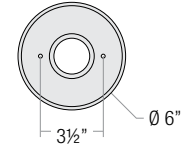

NOSTALGIA

Aluminum Shade with Glass and Guard Options

NC14, NC16

SPEC-00034 UPDATED 02/16/2021

PROJECT: _____

NOTE: _____

STEM MOUNT ORDER MATRIX (EXAMPLE: 2HS18TGP)

Pipe Size	Stem Length	Finish	Coastal Coating
2 (½" IP)	HS12 (12")	ABL (Aegean Blue)	(blank) (No Coating)
	HS18 (18")	BB (Burnished Bronze)	-C (Coating)
	HS24 (24")	BK (Gloss Black)	
	HS36 (36")	BLU (Blue)	
	HS48 (48")	DVG (Dove Gray)	
	HS48 (48")	FLG (Flannel Gray)	
	HS__ (Custom length from 2" up to 60")	GA (Galvanized)	
		LG (Lime Green)	
		MB (Matte Black)	
		MBL (Midnight Blue)	
		PNA (Painted Natural Aluminum)	
		PNC (Painted Natural Copper)	
		RD (Red)	
		SGR (Sage Green)	
		SGW (Semi Gloss White)	
		SND (Sand)	
		SS (Satin Silver)	
	TBZ (Textured Bronze)		
	TGP (Textured Graphite)		
	TNG (Tangerine)		
	TTL (Tahitian Teal)		
	WT (Gloss White)		
	YEL (Yellow)		

Stem mounts can be used for sloped ceiling up to 30°

Note: All stems include 2 3/8" canopy and ball swivels