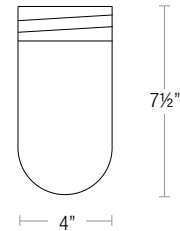

NOTE: _____

GLASS AND GUARD OPTIONS

Optional

GLASS ENCLOSURE

- Glass is available in clear (-CG) or frosted (-FG)

-CG (Clear Glass Enclosure)

-FG (Frosted Glass Enclosure)

CAST GUARD WITH GLASS ENCLOSURE