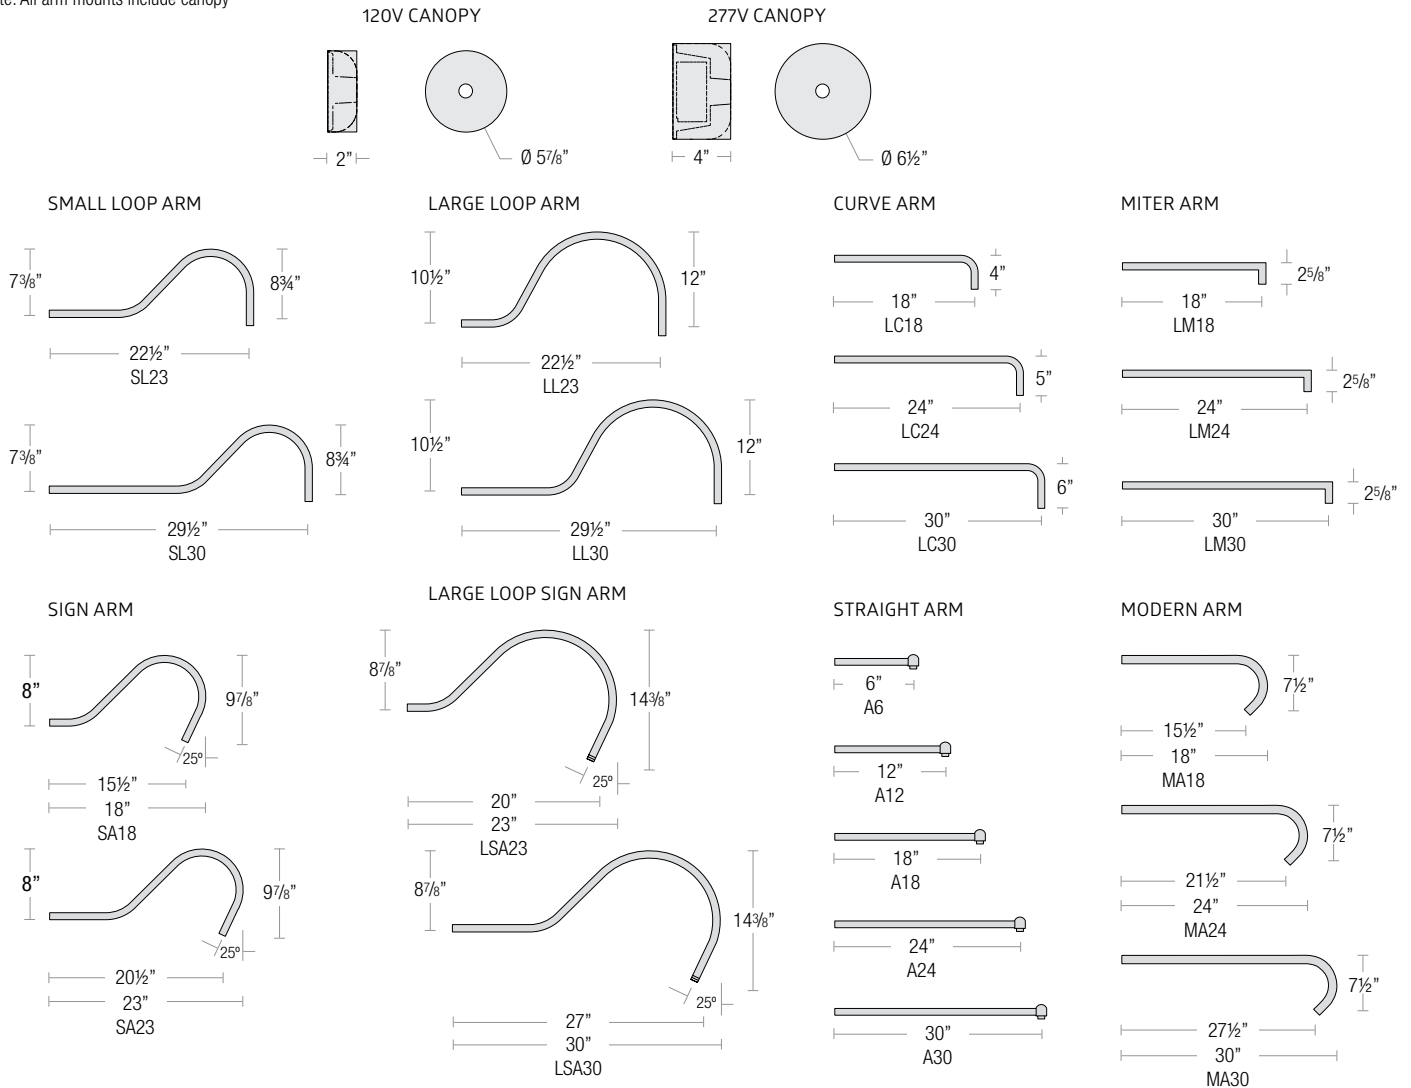

STANDARD FINISHES

- **ABL** (Aegean Blue)
- **BB** (Burnished Bronze)
- **BK** (Gloss Black)
- **BLU** (Blue)
- **DVG** (Dove Gray)
- **FLG** (Flannel Gray)
- **LG** (Lime Green)
- **MB** (Matte Black)
- **MBL** (Midnight Blue)
- **PNA** (Painted Natural Aluminum)
- **PNC** (Painted Natural Copper)
- **RD** (Red)
- **SGR** (Sage Green)
- **SGW** (Semi Gloss White)
- **SND** (Sand)
- **SS** (Satin Silver)
- **TBZ** (Textured Bronze)
- **TGP** (Textured Graphite)
- **TNG** (Tangerine)
- **TTL** (Tahitian Teal)
- **WT** (Gloss White)
- **YEL** (Yellow)

SPECIALTY FINISHES

- **GA** (Galvanized)

Note: All arm mounts include canopy