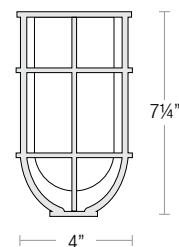

WIRE CAGE WITH GLASS ENCLOSURE

- Wire cage can be specified in all standard and specialized finishes, and will match shade finish unless otherwise specified (Note: For galvanized shade finishes, wire cage is finished in Painted Natural Aluminum)
- Glass is available in clear (-CGWC) or frosted (-FGWC)
- See fixture pages for availability

-CGWC (Clear Glass w/ Wire Cage)

-FGWC (Frosted Glass w/ Wire Cage)