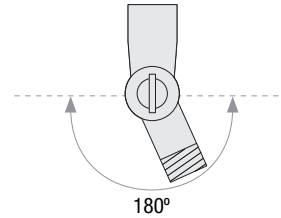

NOSTALGIA

Aluminum Shade with Glass and Guard Options

NC14, NC16

SPEC-00034

UPDATED 02/16/2021

PROJECT: _____

NOTE: _____

KNUCKLE ACCESSORY ORDER MATRIX (EXAMPLE: 2KNLTGP)

Pipe Size	Knuckle	Finish	Coastal Coating
2 (½" IP)	KNL (Adjustable 180° Knuckle for Arm Mounts)	ABL (Aegean Blue)	(blank) (No Coating)
3 (¾" IP)		BB (Burnished Bronze)	-C (Coating)
		BK (Gloss Black)	
		BLU (Blue)	
		DVG (Dove Gray)	
		FLG (Flannel Gray)	
		GA (Galvanized)	
		LG (Lime Green)	
		MB (Matte Black)	
		MBL (Midnight Blue)	
		PNA (Painted Natural Aluminum)	
		PNC (Painted Natural Copper)	
		RD (Red)	
		SGR (Sage Green)	
		SGW (Semi Gloss White)	
		SND (Sand)	
		SS (Satin Silver)	
		TBZ (Textured Bronze)	
		TGP (Textured Graphite)	
		TNG (Tangerine)	
		TTL (Tahitian Teal)	
		WT (Gloss White)	
		YEL (Yellow)	

KNUCKLE ACCESSORY

Adjustable knuckle for arm mounts that allow luminaire to be rotated up to 180°.

STANDARD FINISHES

ABL (Aegean Blue)	FLG (Flannel Gray)	PNC (Painted Natural Copper)	SS (Satin Silver)	WT (Gloss White)
BB (Burnished Bronze)	LG (Lime Green)	RD (Red)	TBZ (Textured Bronze)	YEL (Yellow)
BK (Gloss Black)	MB (Matte Black)	SGR (Sage Green)	TGP (Textured Graphite)	
BLU (Blue)	MBL (Midnight Blue)	SGW (Semi Gloss White)	TNG (Tangerine)	SPECIALTY FINISHES
DVG (Dove Gray)	PNA (Painted Natural Aluminum)	SND (Sand)	TTL (Tahitian Teal)	GA (Galvanized)