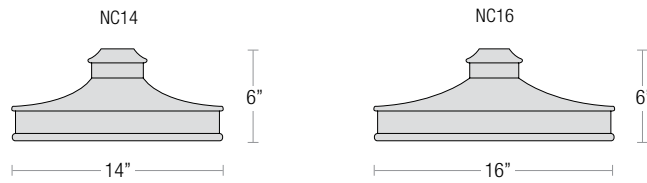

NOSTALGIA ORDER MATRIX (EXAMPLE: NC16MTGP-FGWC-3)

Diameter	Lamp / LED	Finish	Coastal Coating	Accessories	Mounting Type
NC14 (14")	M (Medium Base, 100W max.)	ABL Aegean Blue	(blank) (No Coating)	(blank) (No Accessories)	-2 (½" IP)
NC16 (16")	LED1227^{1,2,3} (12W LED, 2700K, 90 CRI, 844lm)	BB (Burnished Bronze)	-C (Coating)	-CG (Clear Glass)	-3 (¾" IP)
	LED1230^{1,2,3} (12W LED, 3000K, 90 CRI, 861lm)	BK (Gloss Black)		-FG (Frosted Glass)	-B (Black Cord endant)
	LED1235^{1,2,3} (12W LED, 3500K, 90 CRI, 872lm)	BLU (Blue)		-CGG (Clear Glass w/ Cast Guard)	-W (White Cord endant)
	LED1240^{1,2,3} (12W LED, 4000K, 90 CRI, 889lm)	DVG (Dove Gray)		-FGG (Frosted Glass w/ Cast Guard)	-F (Flush Mount)
	LED1827^{1,2,3} (18W LED, 2700K, 90 CRI, 1265lm)	FLG (Flannel Gray)			
	LED1830^{1,2,3} (18W LED, 3000K, 90 CRI, 1288lm)	GA (Galvanized)			
	LED1835^{1,2,3} (18W LED, 3500K, 90 CRI, 1311lm)	LG (Lime Green)			
	LED1840^{1,2,3} (18W LED, 4000K, 90 CRI, 1334lm)	MB (Matte Black)			
		MBL (Midnight Blue)			
		PNA (Painted Natural Aluminum)			
		PNC (Painted Natural Copper)			
		RD (Red)			
		SGR (Sage Green)			
		SGW (Semi Gloss White)			
	SND (Sand)				
	SS (Satin Silver)				
	TBZ (Textured Bronze)				
	TGP (Textured Graphite)				
	TNG (Tangerine)				
	TTL (Tahitian Teal)				
	WT (Gloss White)				
	YEL (Yellow)				

1. Lamps must be specified, and are not included in shade cost
2. Glass enclosure must be specified
3. Lumen are raw LED value

STANDARD FINISHES

ABL (Aegean Blue)	FLG (Flannel Gray)	PNC (Painted Natural Copper)	SS (Satin Silver)	WT (Gloss White)
BB (Burnished Bronze)	LG (Lime Green)	RD (Red)	TBZ (Textured Bronze)	YEL (Yellow)
BK (Gloss Black)	MB (Matte Black)	SGR (Sage Green)	TGP (Textured Graphite)	
BLU (Blue)	MBL (Midnight Blue)	SGW (Semi Gloss White)	TNG (Tangerine)	
DVG (Dove Gray)	PNA (Painted Natural Aluminum)	SND (Sand)	TTL (Tahitian Teal)	

SPECIALTY FINISHES

GA (Galvanized)