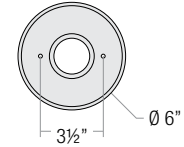

STANDARD

Aluminum Shade with Glass and Guard Options

RS16
SPEC-00040   UPDATED 02/16/2021

PROJECT: _____
NOTE: _____

STEM MOUNT ORDER MATRIX (EXAMPLE: 2HS18PNA)

Pipe Size	Stem Length	Finish	Coastal Coating
2 (½" IP)	HS12 (12")	ABL (Aegean Blue)	(blank) (No Coating)
	HS18 (18")	BB (Burnished Bronze)	-C (Coating)
	HS24 (24")	BK (Gloss Black)	
	HS36 (36")	BLU (Blue)	
	HS48 (48")	DVG (Dove Gray)	
	HS__ (Custom length from 2" up to 60")	FLG (Flannel Gray)	
		GA (Galvanized)	
		LG (Lime Green)	
		MB (Matte Black)	
		MBL (Midnight Blue)	
		PNA (Painted Natural Aluminum)	
		PNC (Painted Natural Copper)	
		RD (Red)	
		SGR (Sage Green)	
		SGW (Semi Gloss White)	
		SND (Sand)	
	SS (Satin Silver)		
	TBZ (Textured Bronze)		
	TGP (Textured Graphite)		
	TNG (Tangerine)		
	TTL (Tahitian Teal)		
	WT (Gloss White)		
	YEL (Yellow)		

Stem mounts can be used for sloped ceiling up to 30°