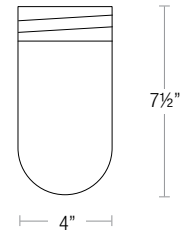

STANDARD

Aluminum Shade with Glass and Guard Options

RS16

SPEC-00040

UPDATED 02/16/2021

PROJECT: _____

NOTE: _____

GLASS AND GUARD OPTIONS

Optional

GLASS ENCLOSURE

- Glass is available in clear (-CG) or frosted (-FG)

-CG (Clear Glass Enclosure)

-FG (Frosted Glass Enclosure)

CAST GUARD WITH GLASS ENCLOSURE

- Cast guard can be specified in all standard and specialized finishes, and will match shade finish unless otherwise specified (Note: For galvanized shade finishes, cast guard is unfinished Raw Aluminum)
- Glass is available in clear (-CGG) or frosted (-FGG)

-CGG (Clear Glass w/ Cast Guard)

-FGG (Frosted Glass w/ Cast Guard)