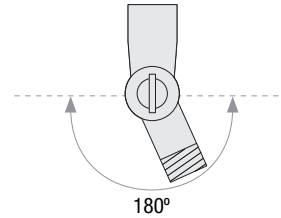

STANDARD

Aluminum Shade with Glass and Guard Options

RS16

SPEC-00040

UPDATED 02/16/2021

PROJECT: _____

NOTE: _____

KNUCKLE ACCESSORY ORDER MATRIX (EXAMPLE: 2KNLPNA)

Pipe Size	Knuckle	Finish	Coastal Coating
2 (½" IP)	KNL (Adjustable 180° Knuckle for Arm Mounts)	ABL (Aegean Blue)	(blank) (No Coating)
3 (¾" IP)		BB (Burnished Bronze)	-C (Coating)
		BK (Gloss Black)	
		BLU (Blue)	
		DVG (Dove Gray)	
		FLG (Flannel Gray)	
		GA (Galvanized)	
		LG (Lime Green)	
		MB (Matte Black)	
		MBL (Midnight Blue)	
		PNA (Painted Natural Aluminum)	
		PNC (Painted Natural Copper)	
		RD (Red)	
		SGR (Sage Green)	
		SGW (Semi Gloss White)	
		SND (Sand)	
		SS (Satin Silver)	
		TBZ (Textured Bronze)	
		TGP (Textured Graphite)	
		TNG (Tangerine)	
		TTL (Tahitian Teal)	
		WT (Gloss White)	
		YEL (Yellow)	

KNUCKLE ACCESSORY

Adjustable knuckle for arm mounts that allow luminaire to be rotated up to 180°.

STANDARD FINISHES

ABL (Aegean Blue)	FLG (Flannel Gray)	PNC (Painted Natural Copper)	SS (Satin Silver)	WT (Gloss White)
BB (Burnished Bronze)	LG (Lime Green)	RD (Red)	TBZ (Textured Bronze)	YEL (Yellow)
BK (Gloss Black)	MB (Matte Black)	SGR (Sage Green)	TGP (Textured Graphite)	
BLU (Blue)	MBL (Midnight Blue)	SGW (Semi Gloss White)	TNG (Tangerine)	SPECIALTY FINISHES
DVG (Dove Gray)	PNA (Painted Natural Aluminum)	SND (Sand)	TTL (Tahitian Teal)	GA (Galvanized)