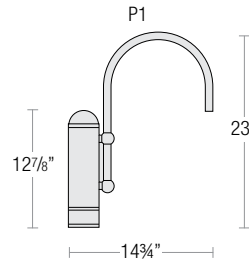

STANDARD

Aluminum Shade with Glass and Guard Options

RS16

SPEC-00040

UPDATED 02/16/2021

PROJECT: _____

NOTE: _____

POST / WALL MOUNT ORDER MATRIX (EXAMPLE: 2W1PNA)

Pipe Size	Mount Type	Finish	Input Voltage
2 (½" IP)	P1 (Single Post Mount)	ABL (Aegean Blue)	(blank) (120V)
		BB (Burnished Bronze)	-27* (277V)
	P2 (Double Post Mount)	BK (Gloss Black)	
		BLU (Blue)	
	W1 (Traditional Wall Mount)	DVG (Dove Gray)	
		FLG (Flannel Gray)	
		GA (Galvanized)	
		LG (Lime Green)	
		MB (Matte Black)	
		MBL (Midnight Blue)	
		PNA (Painted Natural Aluminum)	
		PNC (Painted Natural Copper)	
		RD (Red)	
SGR (Sage Green)			
SGW (Semi Gloss White)			
SND (Sand)			
SS (Satin Silver)			
TBZ (Textured Bronze)			
TGP (Textured Graphite)			
TNG (Tangerine)			
TTL (Tahitian Teal)			
WT (Gloss White)			
YEL (Yellow)			

4. Post mount only

SINGLE POST MOUNT