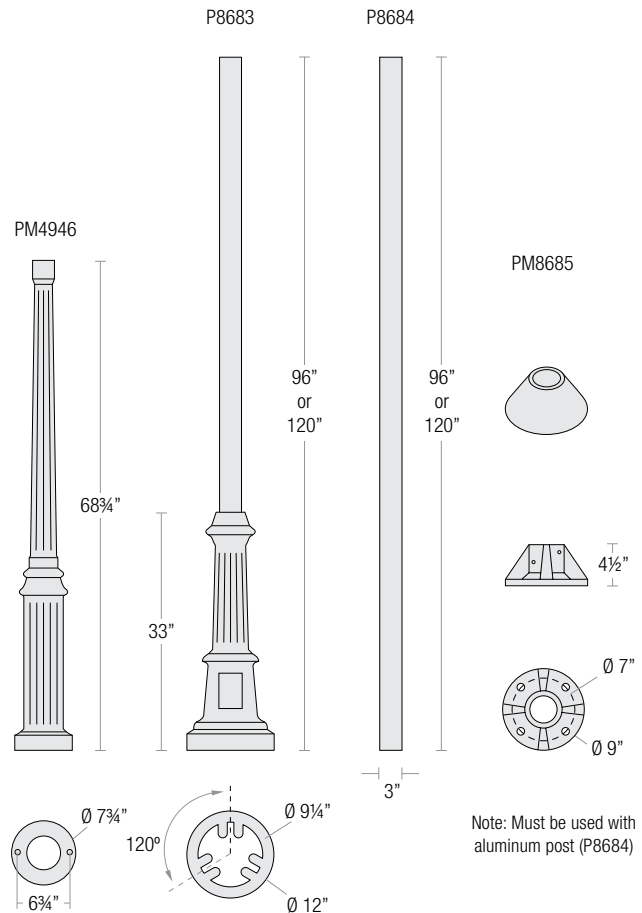

Pipe Size	Mount Type	Finish	Input Voltage
2 (½" IP)	P1 (Single Post Mount)	ABL (Aegean Blue)	(blank) (120V)
		BB (Burnished Bronze)	-27* (277V)
	P2 (Double Post Mount)	BK (Gloss Black)	
		BLU (Blue)	
	W1 (Traditional Wall Mount)	DVG (Dove Gray)	
		FLG (Flannel Gray)	
		GA (Galvanized)	
		LG (Lime Green)	
		MB (Matte Black)	
		MBL (Midnight Blue)	
		PNA (Painted Natural Aluminum)	
		PNC (Painted Natural Copper)	
		RD (Red)	
SGR (Sage Green)			
SGW (Semi Gloss White)			
SND (Sand)			
SS (Satin Silver)			
TBZ (Textured Bronze)			
TGP (Textured Graphite)			
TNG (Tangerine)			
TTL (Tahitian Teal)			
WT (Gloss White)			
YEL (Yellow)			

4. Post mount only

SINGLE POST MOUNT

DOUBLE POST MOUNT

TRADITIONAL WALL MOUNT

POST TYPE ORDER MATRIX (EXAMPLE: P8683-96PNA)

Post Type	Finish
PM4946 (Cast Aluminum Post)	ABL (Aegean Blue)
P8683-96 (Cast Aluminum Base w/ 96" Aluminum Post)	BB (Burnished Bronze)
	BK (Gloss Black)
P8683-120 (Cast Aluminum Base w/ 120" Aluminum Post)	BLU (Blue)
	DVG (Dove Gray)
P8684-96 (96" Straight Aluminum Post)	FLG (Flannel Gray)
P8684-120 (120" Straight Aluminum Post)	GA (Galvanized)
	LG (Lime Green)
PM8685 (Cast Aluminum Pier Mount - must be used with straight aluminum post, P8638)	MB (Matte Black)
	MBL (Midnight Blue)
	PNA (Painted Natural Aluminum)
	PNC (Painted Natural Copper)
	RD (Red)
	SGR (Sage Green)
	SGW (Semi Gloss White)
	SND (Sand)
	SS (Satin Silver)
	TBZ (Textured Bronze)
	TGP (Textured Graphite)
	TNG (Tangerine)
	TTL (Tahitian Teal)
WT (Gloss White)	
YEL (Yellow)	