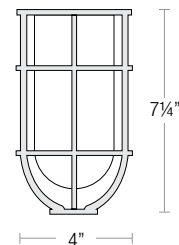

WIRE GUARD

- Wire guard can be specified in all standard and specialized finishes, and will match shade finish unless otherwise specified (Note: For galvanized shade finishes, wire guard is finished in Painted Natural Aluminum)
- See fixture pages for availability

-WG (Wire Guard)