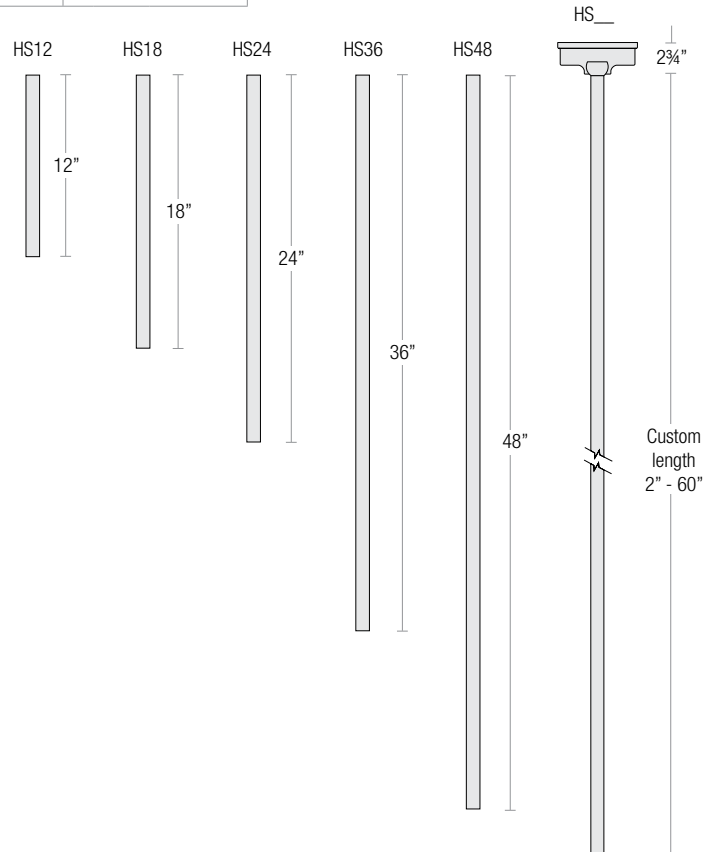

Stem mounts can be used for sloped ceiling up to 30°

Note: All stems include 2 3/8" canopy and ball swivels

PENDANT CANOPY

CEILING FLUSH MOUNT CANOPY

Note: Ceiling flush mount canopy includes 2" stem

STANDARD FINISHES