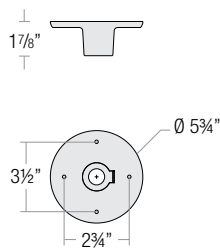

Stem mounts can be used for sloped ceiling up to 30°

Note: All stems include 2 3/8" canopy and ball swivels

PENDANT CANOPY

CEILING FLUSH MOUNT CANOPY

Note: Ceiling flush mount canopy includes 2" stem

STANDARD FINISHES