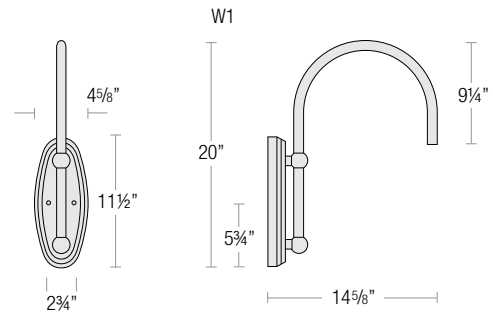

TRADITIONAL WALL MOUNT