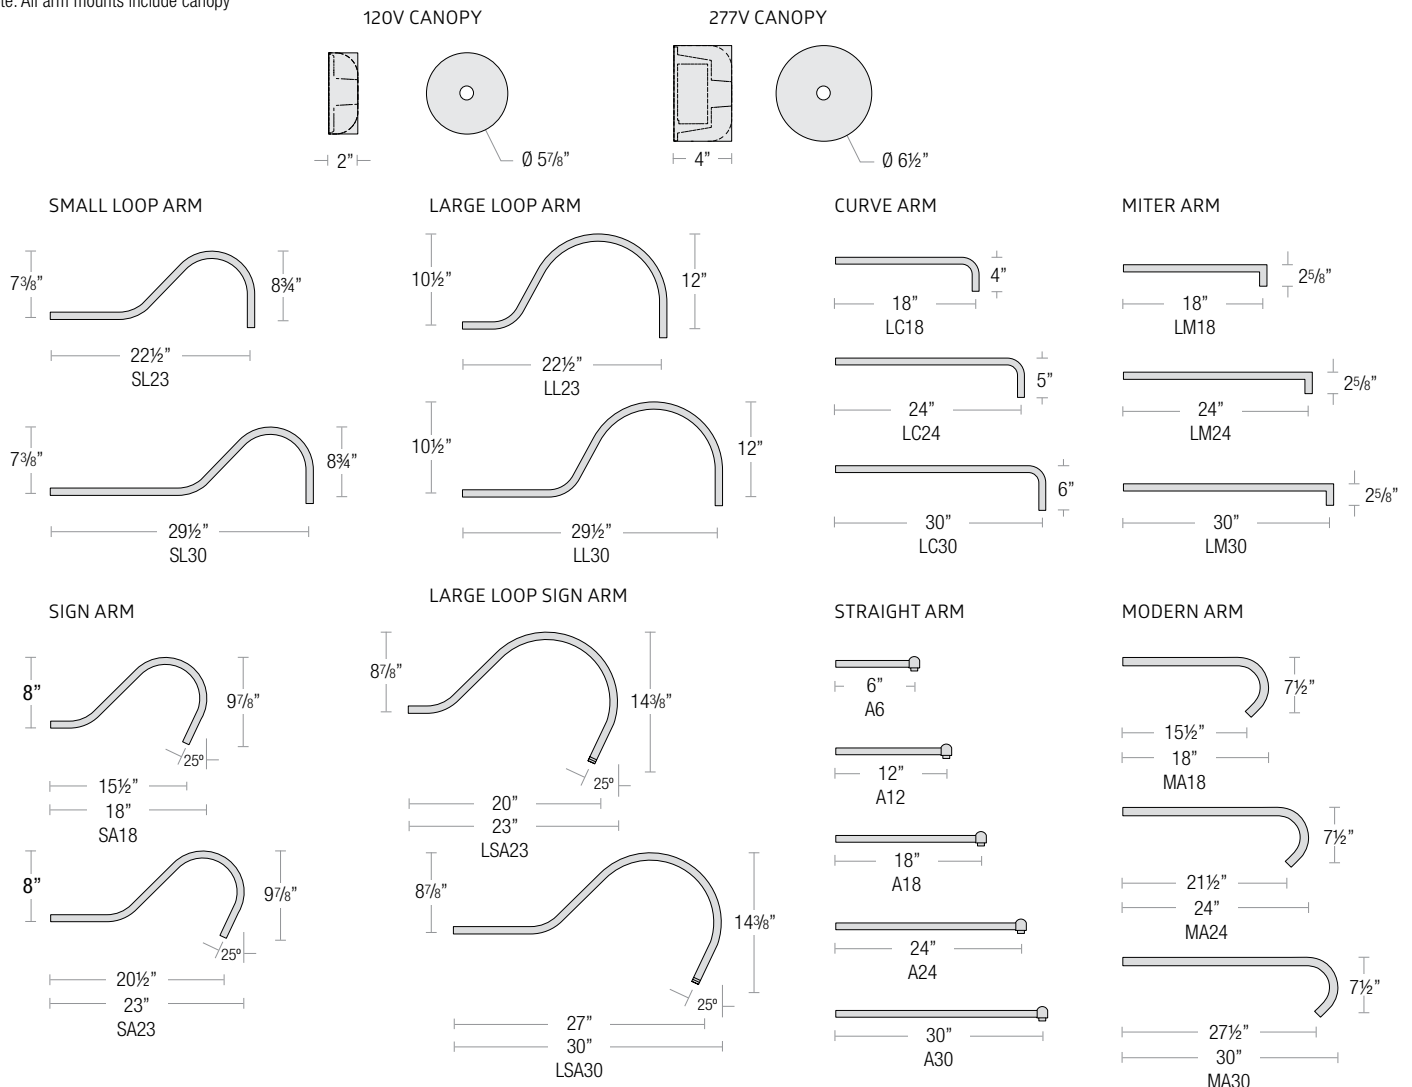

STANDARD FINISHES

- **ABL** (Aegean Blue)
- **RD** (Red)
- **BB** (Burnished Bronze)
- **SGR** (Sage Green)
- **BK** (Gloss Black)
- **SGW** (Semi Gloss White)
- **BLU** (Blue)
- **SND** (Sand)
- **DVG** (Dove Gray)
- **SS** (Satin Silver)
- **FLG** (Flannel Gray)
- **TBZ** (Textured Bronze)
- **LG** (Lime Green)
- **TGP** (Textured Graphite)
- **MB** (Matte Black)
- **TNG** (Tangerine)
- **MBL** (Midnight Blue)
- **TTL** (Tahitian Teal)
- **PNA** (Painted Natural Aluminum)
- **WT** (Gloss White)
- **PNC** (Painted Natural Copper)
- **YEL** (Yellow)

SPECIALTY FINISHES

- **GA** (Galvanized)

Note: All arm mounts include canopy