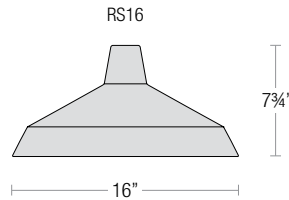

STANDARD

Aluminum Shade with Glass and Guard Options

RS16

SPEC-00040

UPDATED 02/16/2021

PROJECT: _____

NOTE: _____

ELECTRICAL

- 120V input (277V available in arm and post option only)
- Integrated power supply allows the fixture to be connected directly into line voltage
- Pre-wired and ready for install
- LED is dimmable with Incandescent/Triac dimmers

MOUNTING

- ½" or ¾" IP for arms. Flush mount, stems and post available only in ½"
- 9' Pendant cord available in black or white cord (includes 5" canopy with the same finish as the shade)

FINISHES

- Shade and mounting finish options
- Available in 22 standard and 1 specialty finishes with optional coastal coating to protect finish in coastal environments (add "-C" to the finish)
- Inner shade is painted gloss white
- Consult factory for custom finish options

OPTIONAL ACCESSORIES

Glass, Cast Guard or Wire Cage options available

LISTING

UL listed to US and Canadian standards for wet locations

RS16MTBZ-B