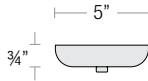

PENDANT CANOPY