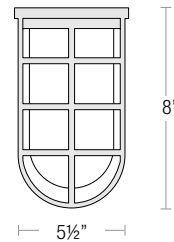

WIRE CAGE WITH GLASS ENCLOSURE

- Wire cage can be specified in all standard and specialized finishes, and will match shade finish unless otherwise specified (Note: For galvanized shade finishes, wire cage is finished in Painted Natural Aluminum)
- Glass is available in clear (-CGWC) or frosted (-FGWC)
- See fixture pages for availability

-CGWC (Clear Glass w/ Wire Cage)

-FGWC (Frosted Glass w/ Wire Cage)