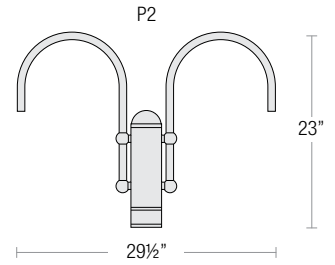

DOUBLE POST MOUNT